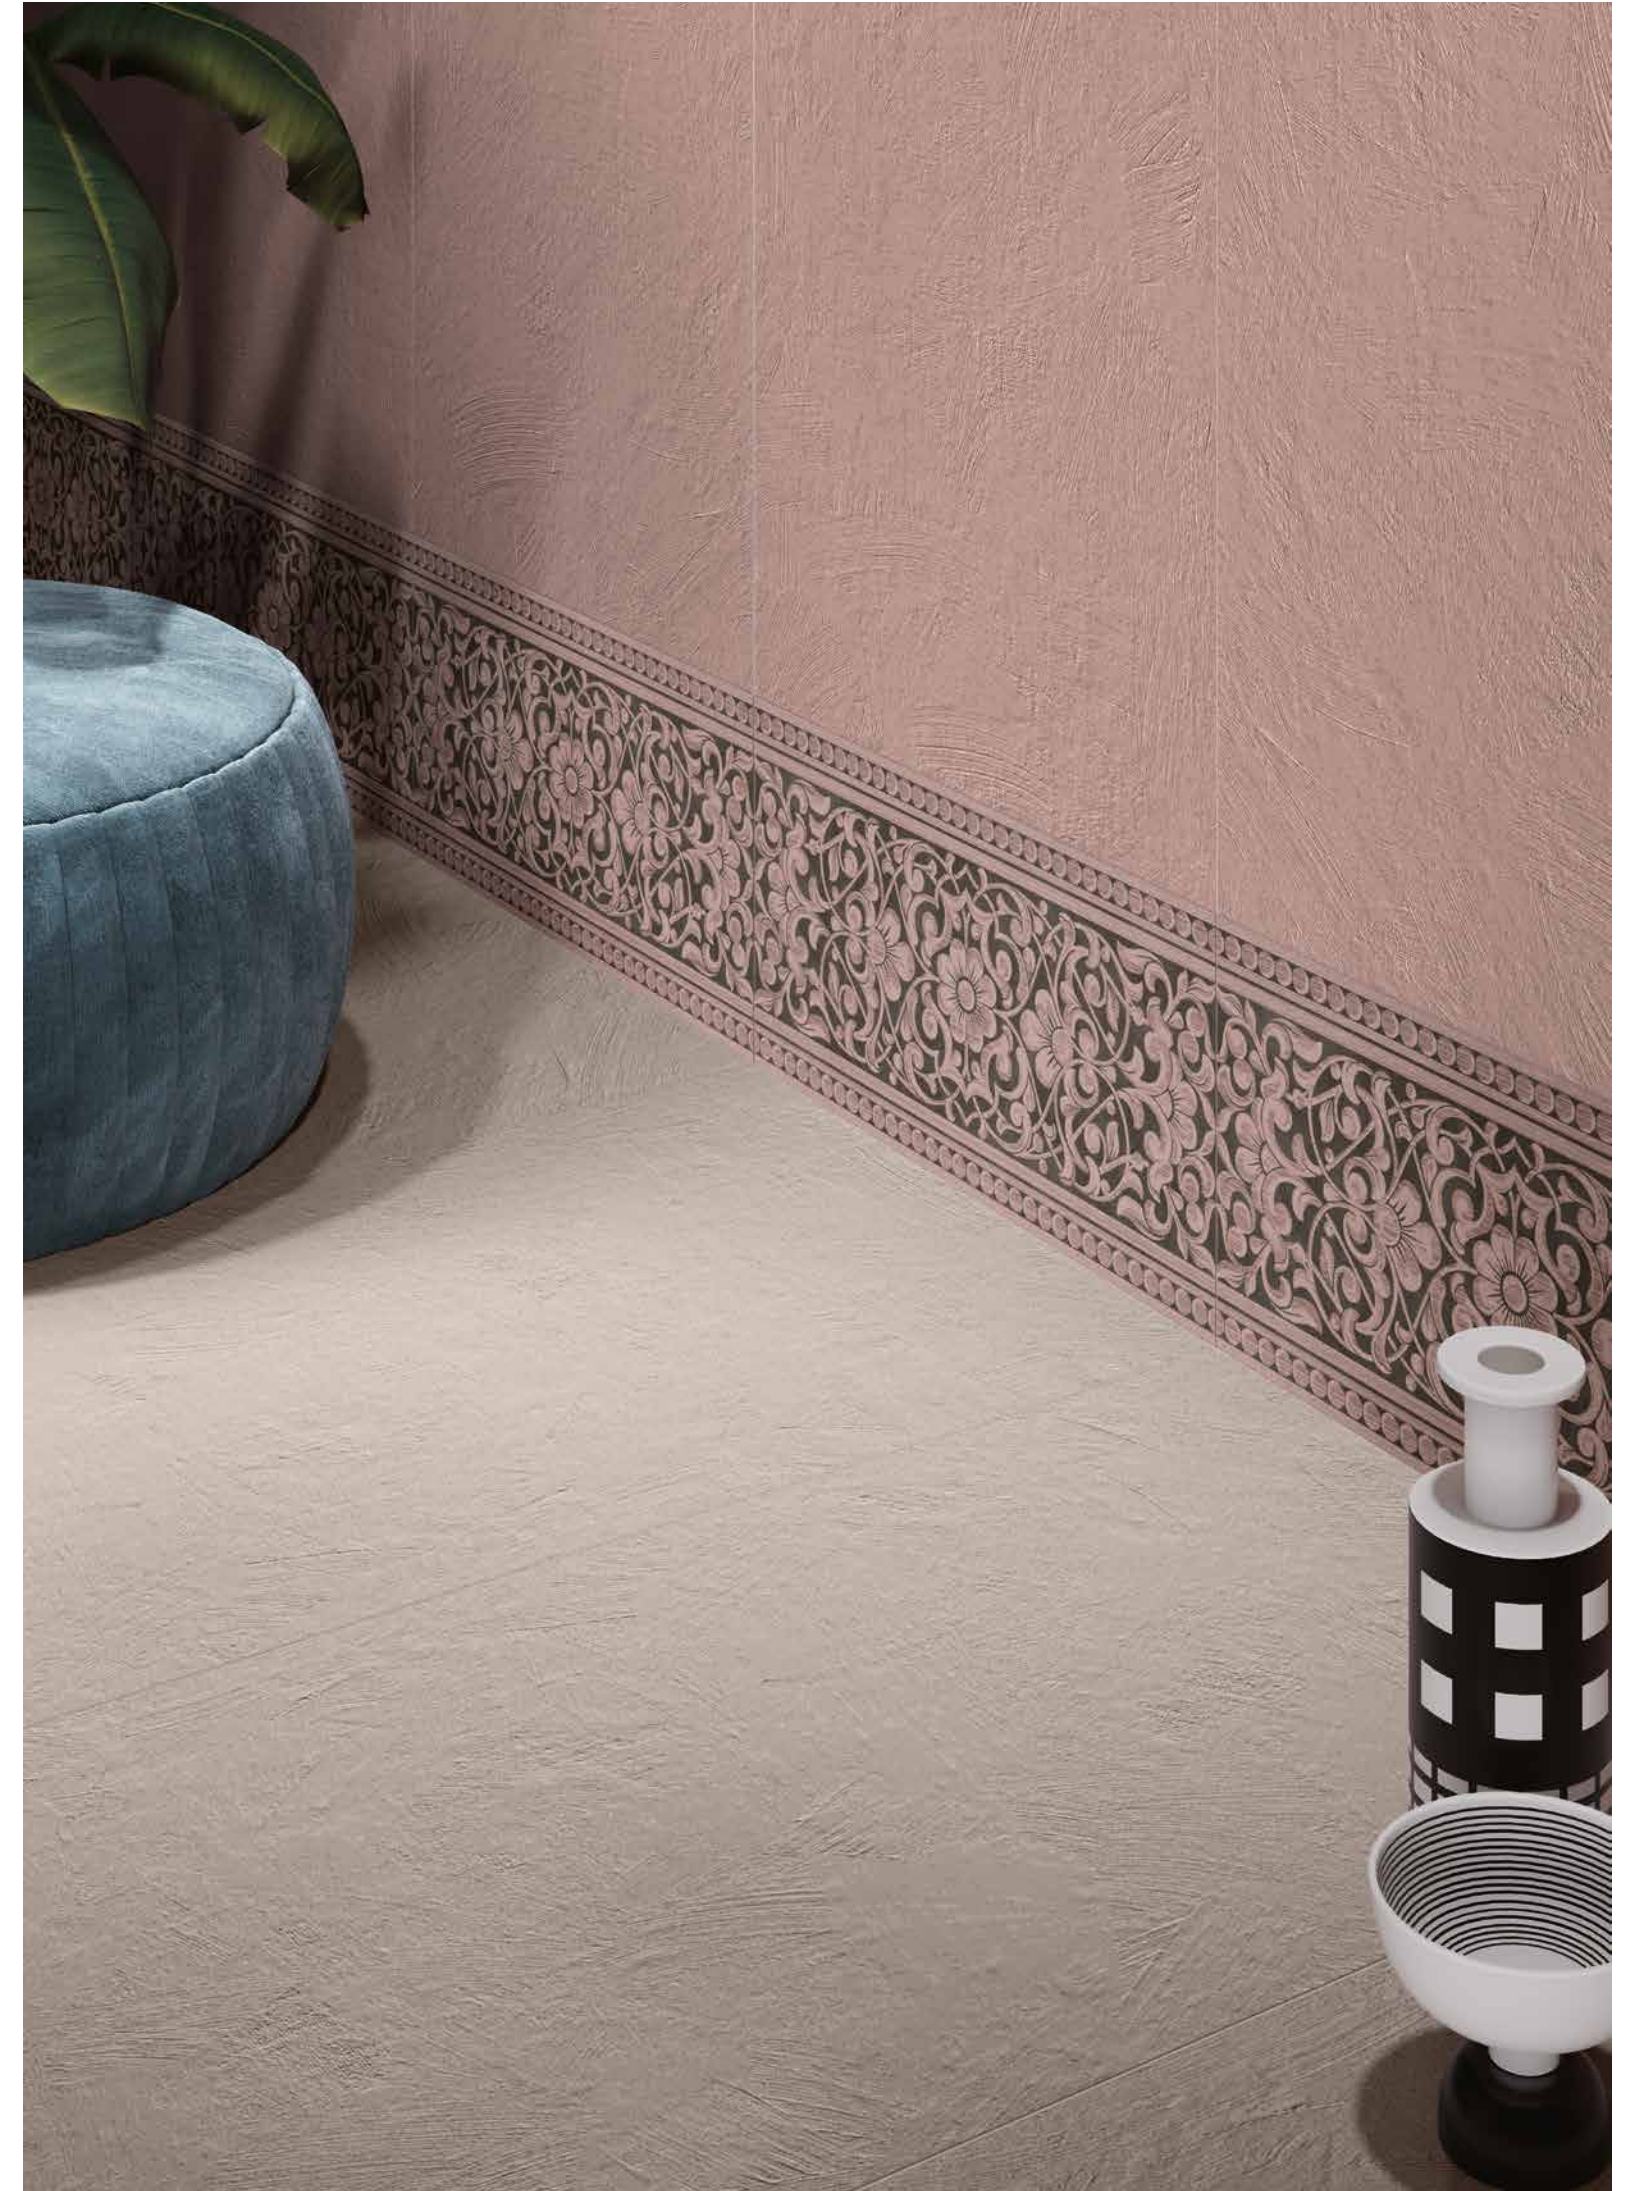

FOREVER PINK
60x120 rett

FASCIA TIAN ROSE
30x60 rett

Floor
PERFECT NUDE
60x120 rett

60x120
24"x48"
rett

30x60
12"x24"
rett

FOREVER PINK

FASCIA TIAN ROSE

other matching suggestion

PERFECT NUDE

ELEPHANT SKIN

TASTY OYSTER

SO CHIC BROWN

Sp