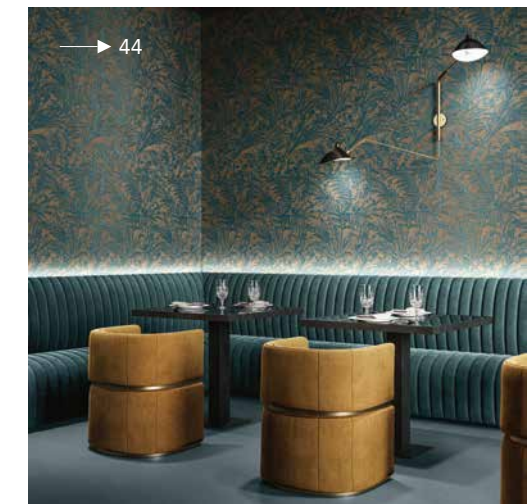

SETTING GALLERY

The right idea everywhere

hotel

living

restaurant