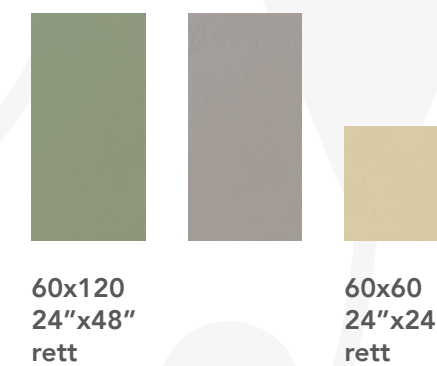

## GREEN GURU

other matching suggestion

YELLOW PIKACHU

TIAN EMERALD  
60x120 rett

FASCIA TIAN EMERALD  
30x60 rett

Floor  
CERCOM  
Infinity Ivory  
100x100 wax-rett

60x120  
24"x48"  
rett

30x60  
12"x24"  
rett