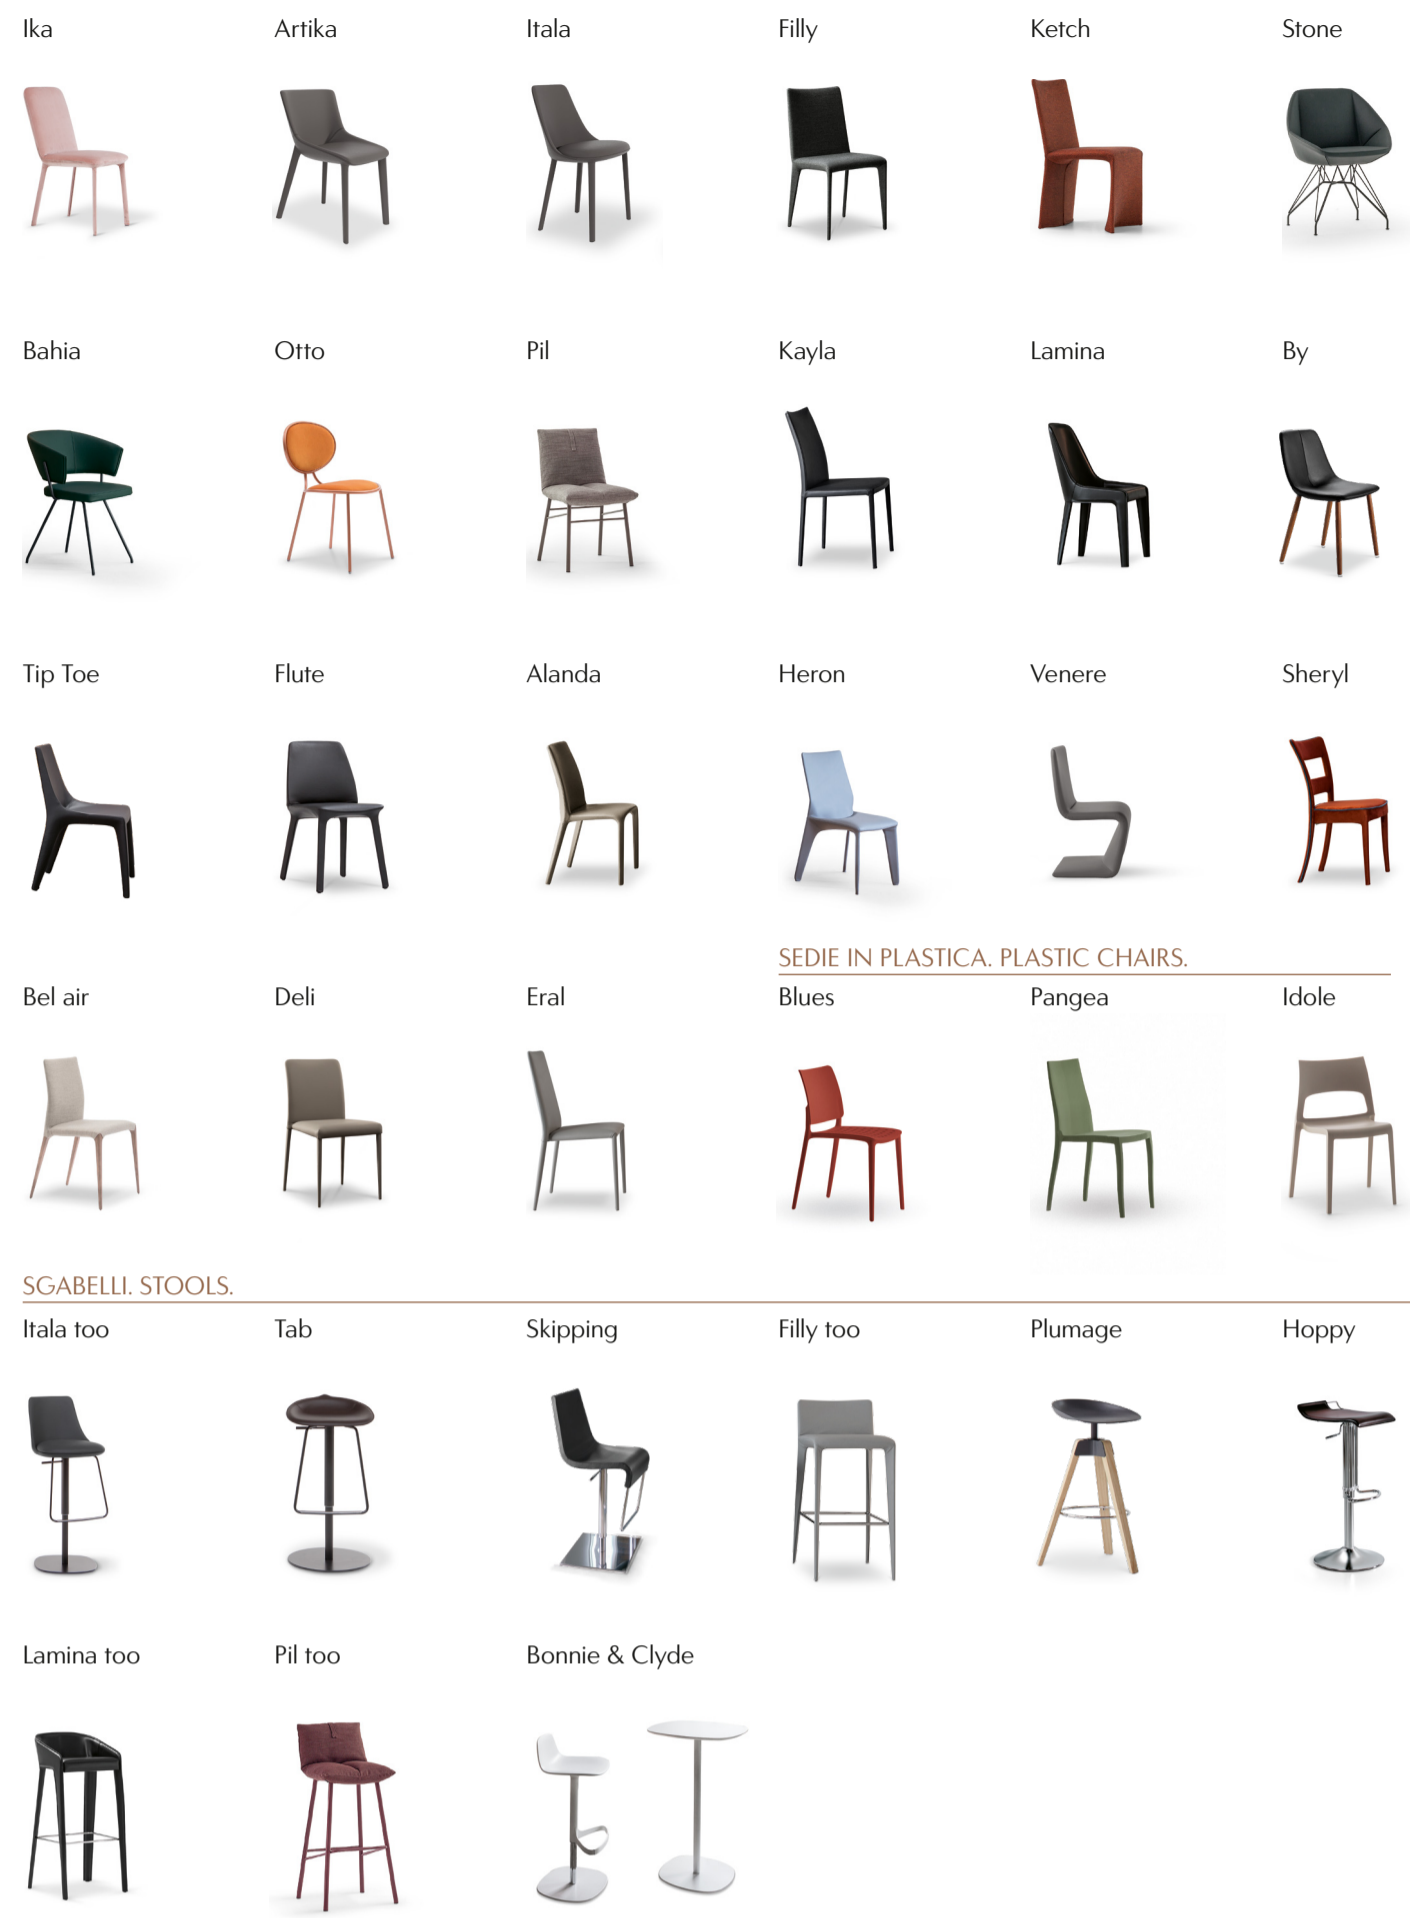

WWW.BONALDO.COM

BONALDO COLLECTION 2020

TAVOLI TABLES.

SEDIE. CHAIRS.

POLTRONE. ARMCHAIRS.

APPENDIABILI. COAT STANDS.

SPECCHI. MIRRORS.

TAVOLINI. COFFEE TABLES.

LIBRERIE. BOOKSHELVES.

SCRITTOI. HOME OFFICE.

MADIE. SIDEBOARDS.

CONSOLLE. CONSOLES.

LAMPADE. LIGHTING.