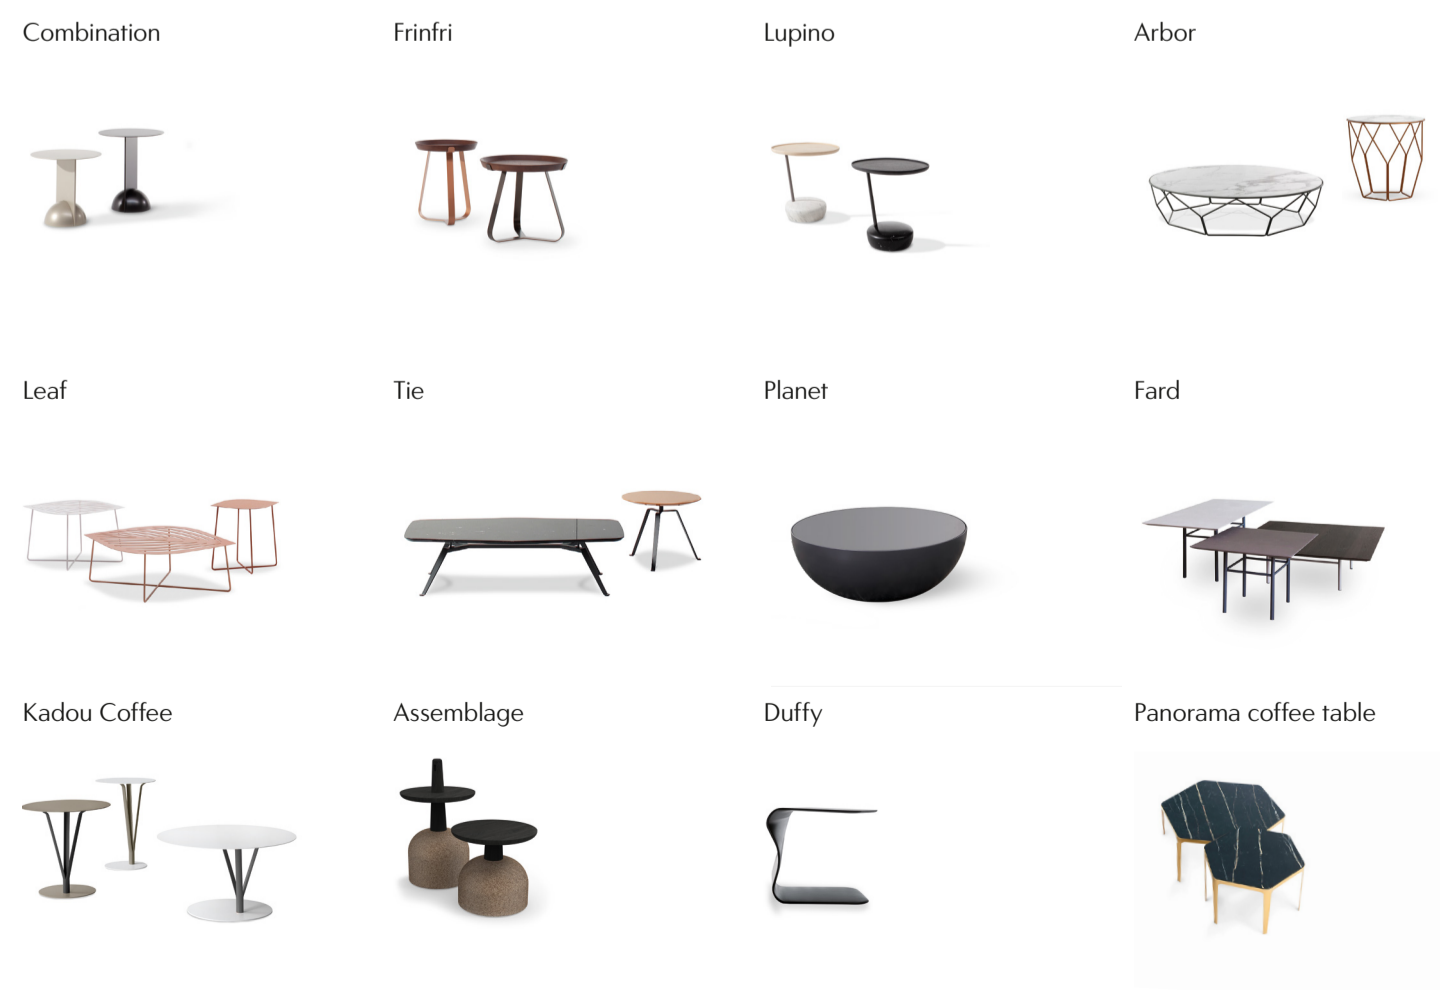

WWW.BONALDO.COM

BONALDO COLLECTION 2020

TAVOLI TABLES.

SEDIE. CHAIRS.

POLTRONE. ARMCHAIRS.

APPENDIABILI. COAT STANDS.

SPECCHI. MIRRORS.

TAVOLINI. COFFEE TABLES.

LIBRERIE. BOOKSHELVES.

SCRITTOI. HOME OFFICE.

MADIE. SIDEBOARDS.

CONSOLLE. CONSOLES.

LAMPADE. LIGHTING.