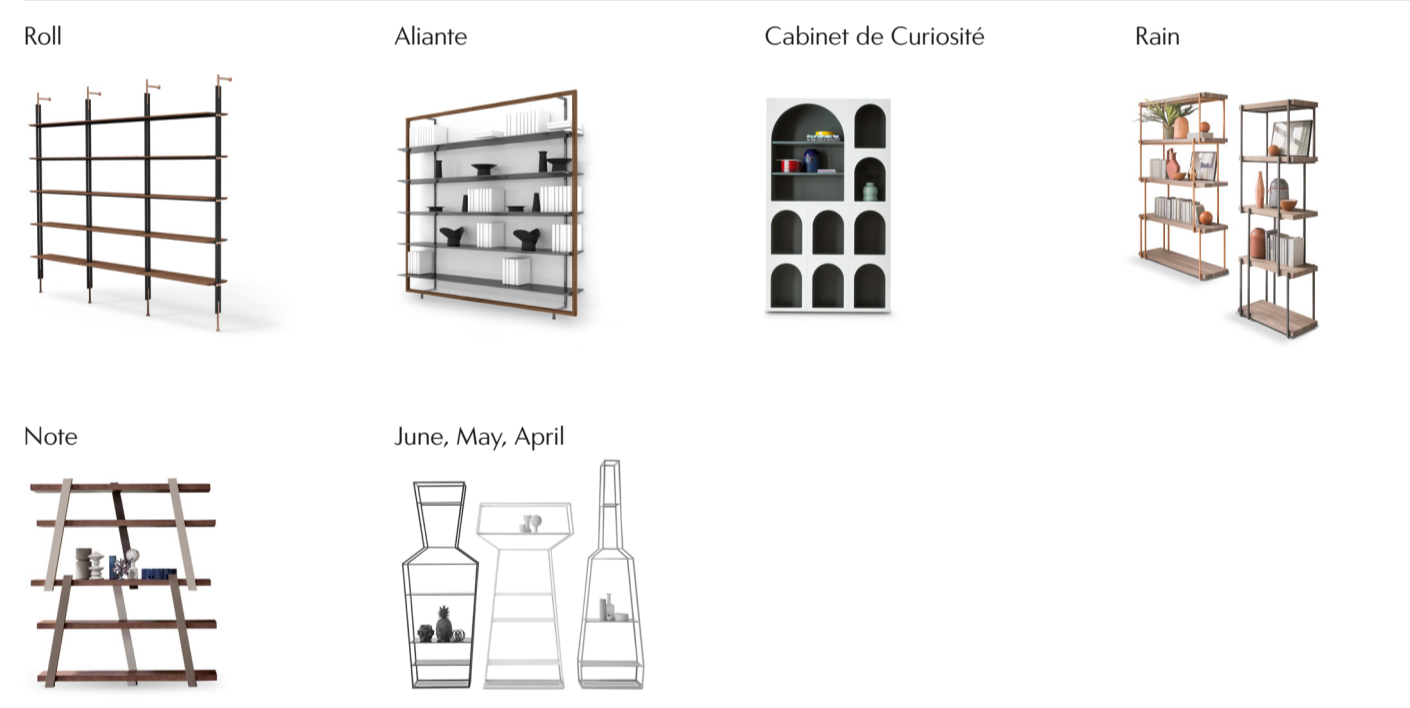

WWW.BONALDO.COM

BONALDO COLLECTION 2020

TAVOLI TABLES.

SEDIE. CHAIRS.

POLTRONE. ARMCHAIRS.

APPENDIABILI. COAT STANDS.

SPECCHI. MIRRORS.

TAVOLINI. COFFEE TABLES.

LIBRERIE. BOOKSHELVES.

SCRITTOI. HOME OFFICE.

MADIE. SIDEBOARDS.

CONSOLLE. CONSOLES.

LAMPADE. LIGHTING.