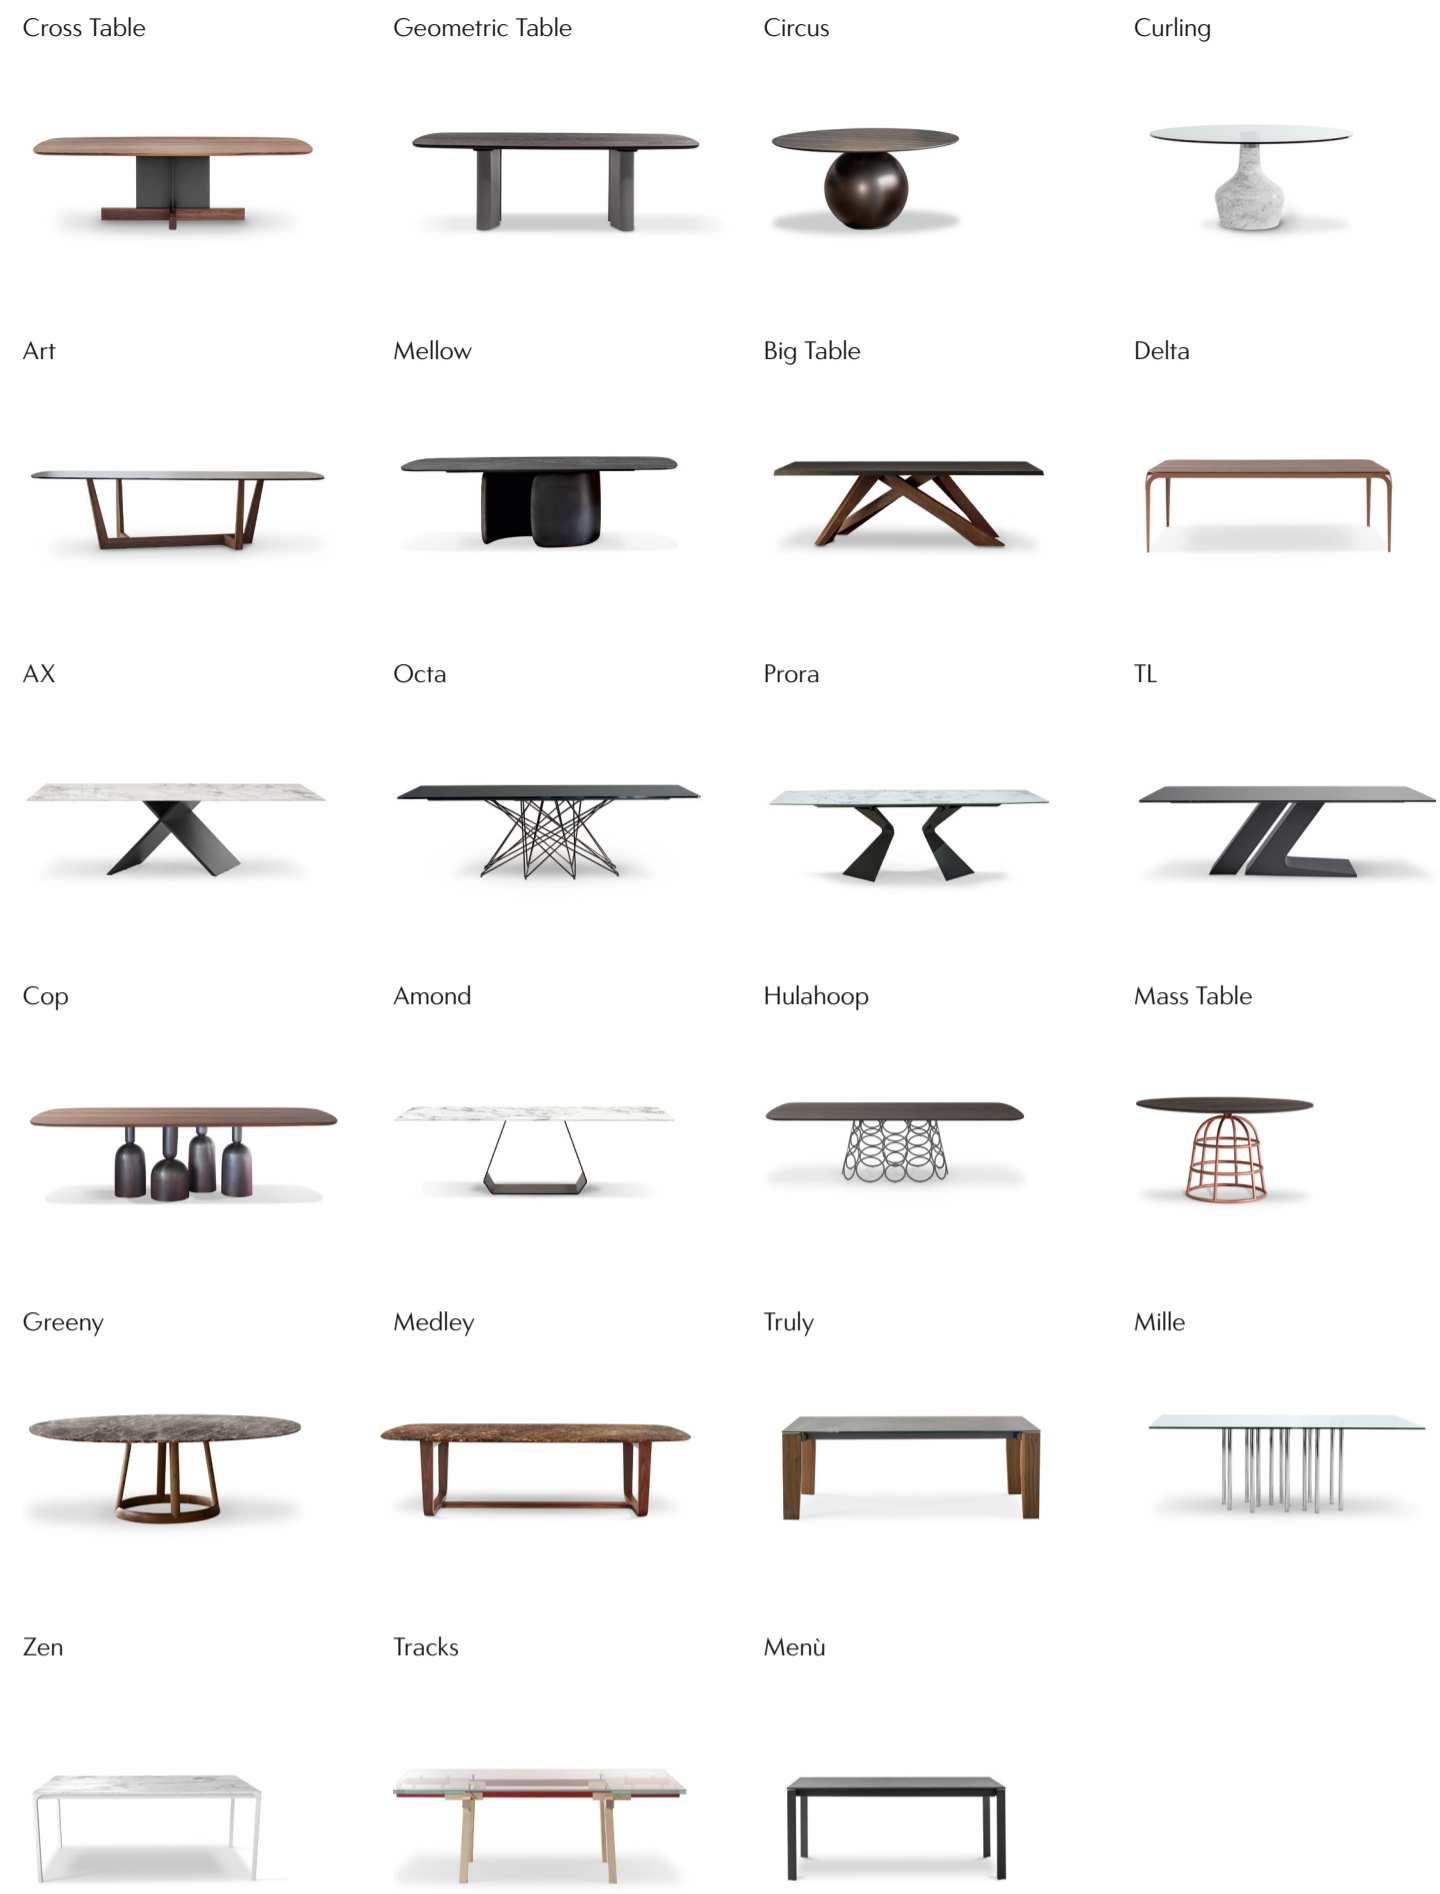

WWW.BONALDO.COM

BONALDO COLLECTION 2020

TAVOLI TABLES.

SEDIE. CHAIRS.

POLTRONE. ARMCHAIRS.

APPENDIABILI. COAT STANDS.

SPECCHI. MIRRORS.

TAVOLINI. COFFEE TABLES.