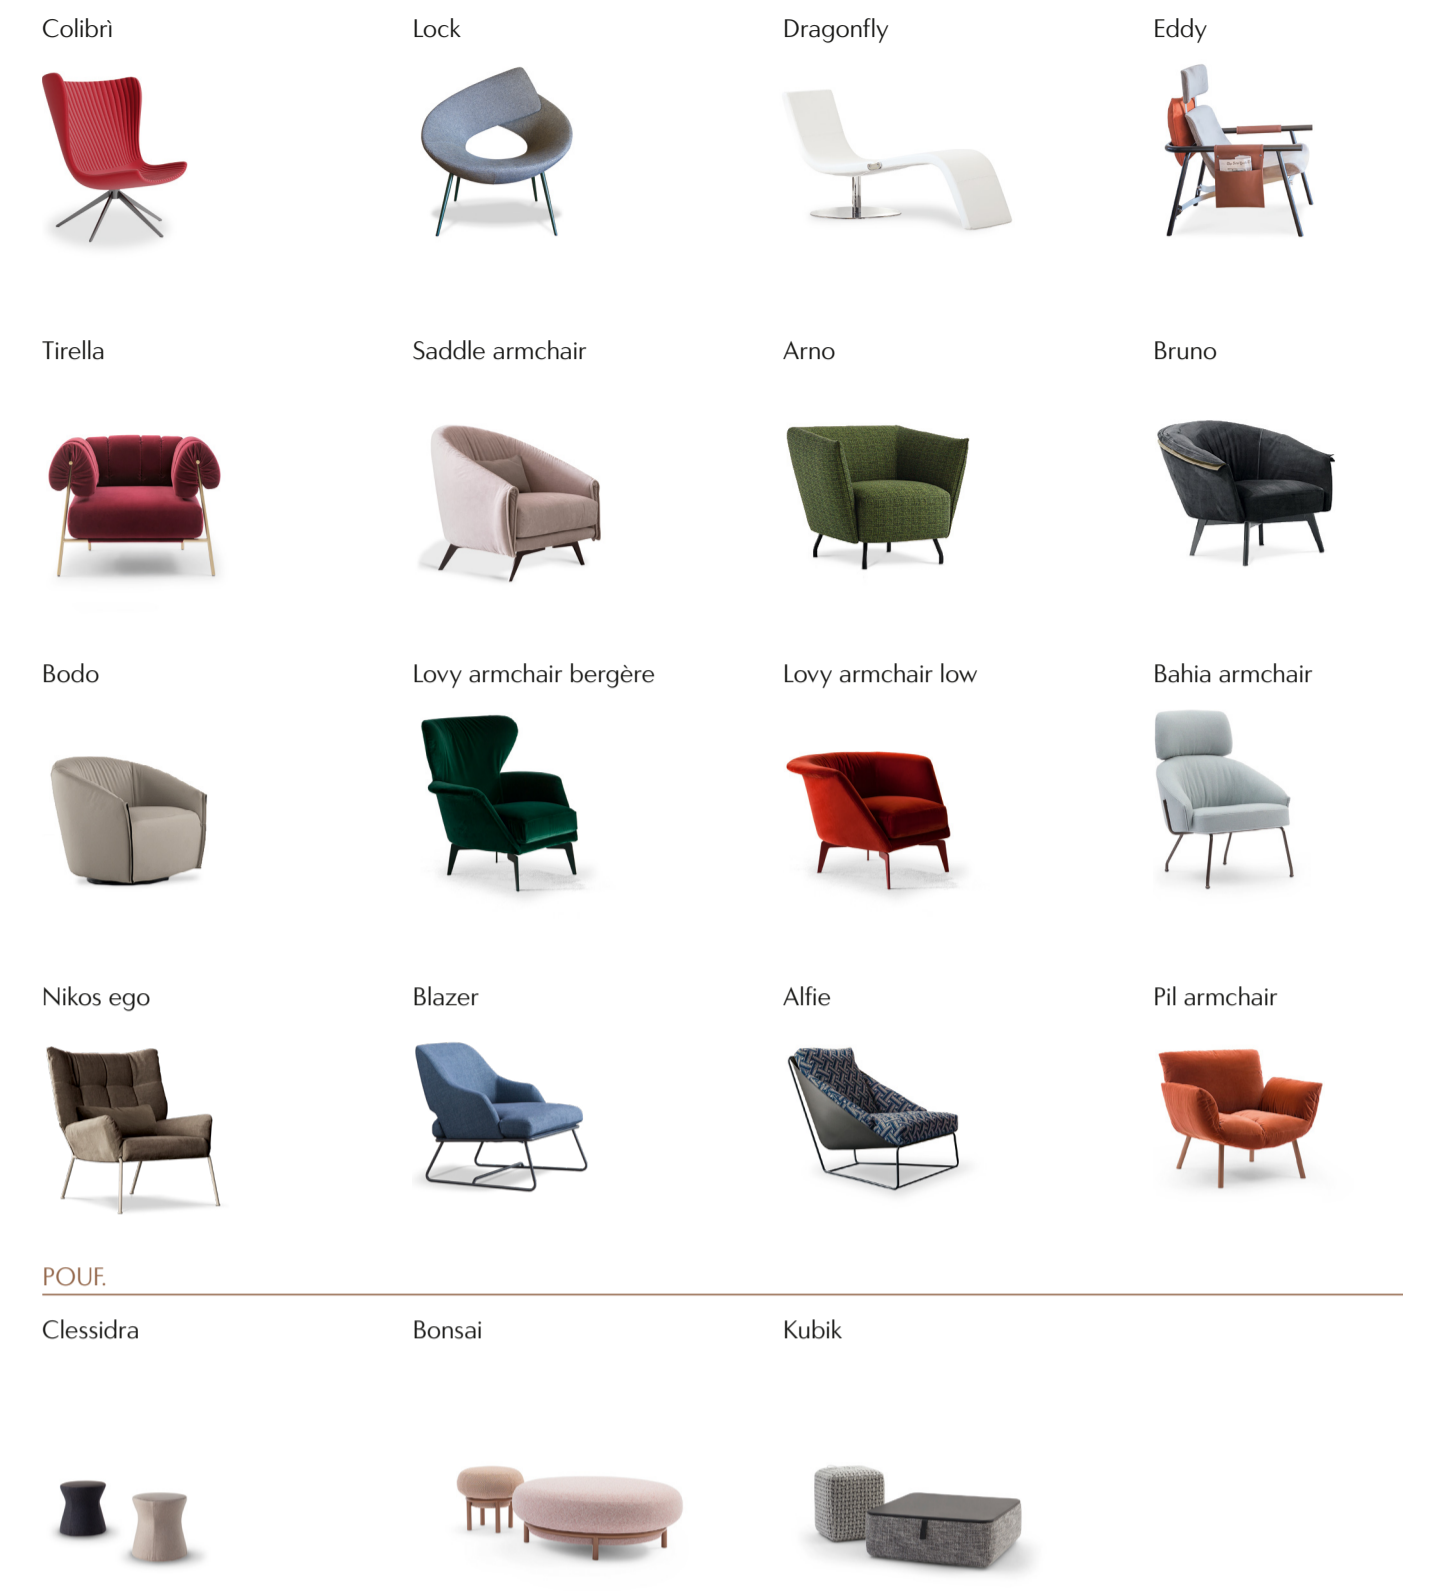

WWW.BONALDO.COM

BONALDO COLLECTION 2020

TAVOLI TABLES.

SEDIE. CHAIRS.

POLTRONE. ARMCHAIRS.

APPENDIABILI. COAT STANDS.

SPECCHI. MIRRORS.

TAVOLINI. COFFEE TABLES.

LIBRERIE. BOOKSHELVES.

SCRITTOI. HOME OFFICE.

MADIE. SIDEBOARDS.

CONSOLLE. CONSOLES.

LAMPADE. LIGHTING.