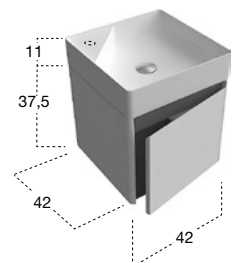

mobile laccato Matita gofrato.

cabinet laquered embossed Matita.

H	P	L	art.
11	42	42	SIMPL042

Lavabo quadrato sopra piano dx o sx in Flumood completo di piletta con scarico libero e raccordo per sifone.

Right or left hand square top mount Flumood sink complete with drain pipe fitting and open plug.

H	P	L	art.
37,5	42	42	SMP15142

Porta lavabo dx o sx con 1 anta, abbinabile solo con lavabo art. SIMPL042.

Right or left single door sink unit to be combined with art. SIMPL042