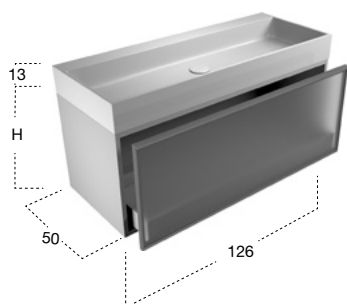

N° 02 Sink unit with 1 drawer art. SLIM.

mobile H 37,5 cm in Skin cenere, profilo in alluminio finitura titanio e frontale in vetro laccato Matita.

structure of the cabinet H 37,5 cm is in Skin cenere, aluminum frame in titanium and lacquered glass in Matita color.