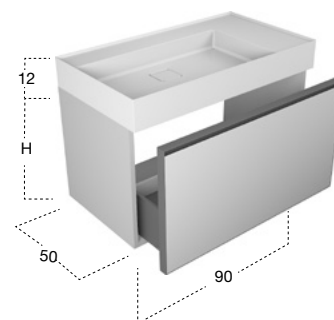

mobile H 37,5 cm in Skin cenere con fianchi laccati Lambretta gofrato, il profilo del cassetto è alluminio finitura bronzo con frontale laccato Lambretta gofrato.

structure of the cabinet H 37,5 cm is in Skin cenere with sides lacquered embossed Lambretta, aluminum frame in bronze finish with fronts lacquered embossed Lambretta.

H	P	L	art.
12	50	90	GRAFFIO90

Lavabo rettangolare sopra piano o da parete in Ceramilux con ripiano, completo di piletta con scarico libero e raccordo per sifone.

Rectangular top mount or wall mount Ceramilux sink with shelf, complete with drain pipe fitting and open plug.

H	P	L	art.
37,5	50	90	GRFATI190
50	50	90	GRFATA190

Porta lavabo con 1 cassetto art. SLIM, abbinabile solo con lavabo art. GRAFFIO90.

Sink unit with 1 drawer art. SLIM to be combined with art. GRAFFIO90.