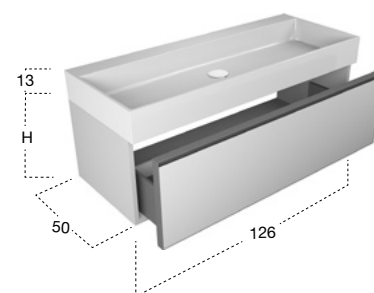

H	P	L	art.
13	50	126	GESTO126

Lavabo rettangolare sopra piano o da parete in Ceramilux lucido o opaco completo di piletta con scarico libero e raccordo per sifone.

Rectangular top mount or wall mount glossy or matt Ceramilux sink complete with drain pipe fitting and open plug.

H	P	L	art.
37,5	50	126	GSTATI1126
50	50	126	GSTATATA1126

Porta lavabo con 1 cassetto art. SLIM, abbinabile solo con lavabo art. GESTO126.

Sink unit with 1 drawer art. SLIM to be combined with art. GESTO126.