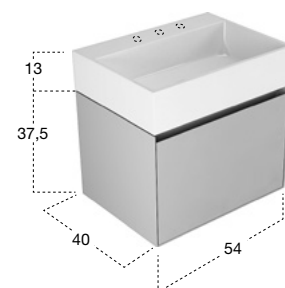

mobile laccato Bianco gofrato.

cabinet laquered embossed Bianco.

H	P	L	art.
13	40	54	GEST054

Lavabo rettangolare sopra piano o da parete in Ceramilux lucido o opaco, completo di piletta con scarico libero e raccordo per sifone.

Rectangular top mount or wall mount glossy or matt Ceramilux sink, complete with drain pipe fitting and open plug.

H	P	L	art.
37,5	40	54	GEST012454

Portalavabo con 1 cassetto art. SLIM, abbinabile solo con lavabo art. GEST054.

Sink unit with 1 drawer art. SLIM to be combined with art. GEST054 sink.