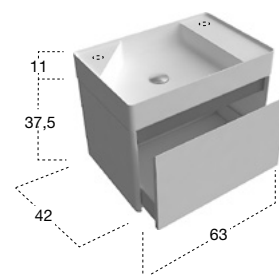

mobile laccato Havana gofrato.

cabinet laquered embossed Havana.

H	P	L	art.
11	42	63	SIMPL063

Lavabo rettangolare sopra piano in Flumood completo di piletta con scarico libero e raccordo per sifone.

Rectangular top mount Flumood sink complete with drain pipe fitting and open plug.

H	P	L	art.
37,5	42	63	SMPI163

Porta lavabo con 1 cassetto art. SLIM, abbinabile solo con lavabo art. SIMPL063.

Sink unit with 1 drawer art. SLIM to be combined with art. SIMPL063.