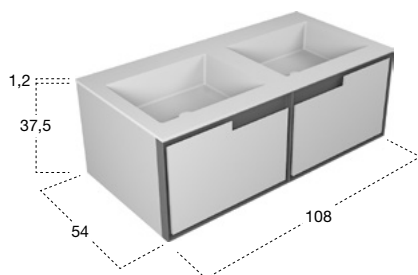

H	P	L	art.
1,2	54	108	BC154 + n° 2 NID054

Top con doppio lavabo integrato in Flumood spess. 12 mm finitura Satin, completo di piletta con scarico libero e raccordo per sifone. N.B. è possibile inserire solo sifone art. MICRO.

Top with double integrated sink in Flumood Satin finish 12 mm thick, with drain pipe fitting and open plug. P.S. It is only possible to use siphon art. MICRO

H	P	L	art.
37,5	54	54	ATIL254

N° 02 Porta lavabo con 1 cassetto art. SLIM.

N° 02 Sink unit with 1 drawer art. SLIM.