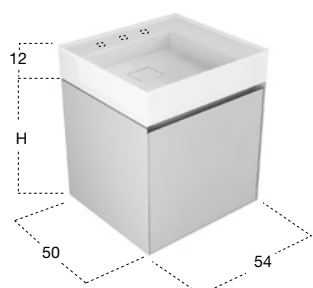

H	P	L	art.
12	50	54	GRAFFIO54

Lavabo rettangolare sopraiano o da parete in Ceramilux con ripiano, completo di piletta con scarico libero e raccordo per sifone.

Rectangular top mount or wall mount Ceramilux sink with shelf, complete with drain pipe fitting and open plug.

H	P	L	art.
37,5	50	54	GRAFFIO12554
50	50	54	GRAFFIO13554

Portalavabo con 1 cassetto art. SLIM, abbinabile solo con lavabo art. GRAFFIO54.

Sink unit with 1 drawer art. SLIM, to be combined with art. GRAFFIO54.