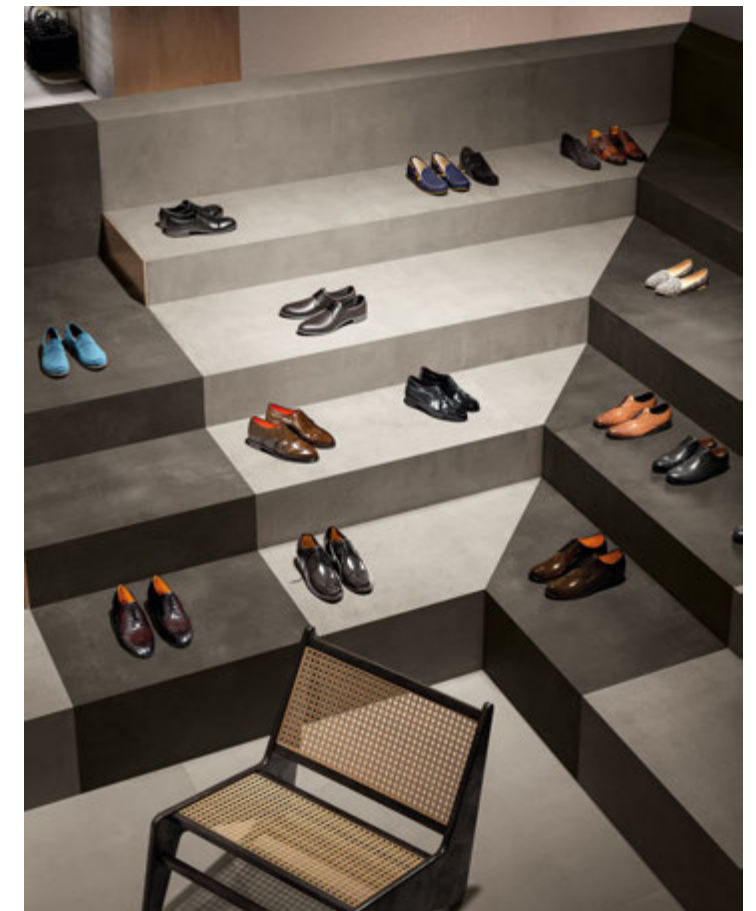

#SPECIAL
DECOR

Decorazioni liberamente componibili propongono pregiate lavorazioni ceramiche e motivi stilizzati //

Fully modular **decorations** featuring fine ceramic craftsmanship and stylized patterns //

Les **décorations** librement modulables offrent de fines finitions en céramique et des motifs stylisés //

Frei kombinierbare **Dekorelemente** bieten hochwertige Keramikbearbeitungen und stilisierte Motive //

Свободно сочетающиеся **декоративные элементы** отличаются высококачественной отделкой керамики и великолепными стилизованными мотивами //

floor
IVORY 100x100 . 40"x40" RETT
INSERTO DAMASCO IVORY 100x100 . 40"x40" RETT
step
IVORY 60x120 . 24"x48" RETT
ANTRA 60x120 . 24"x48" RETT