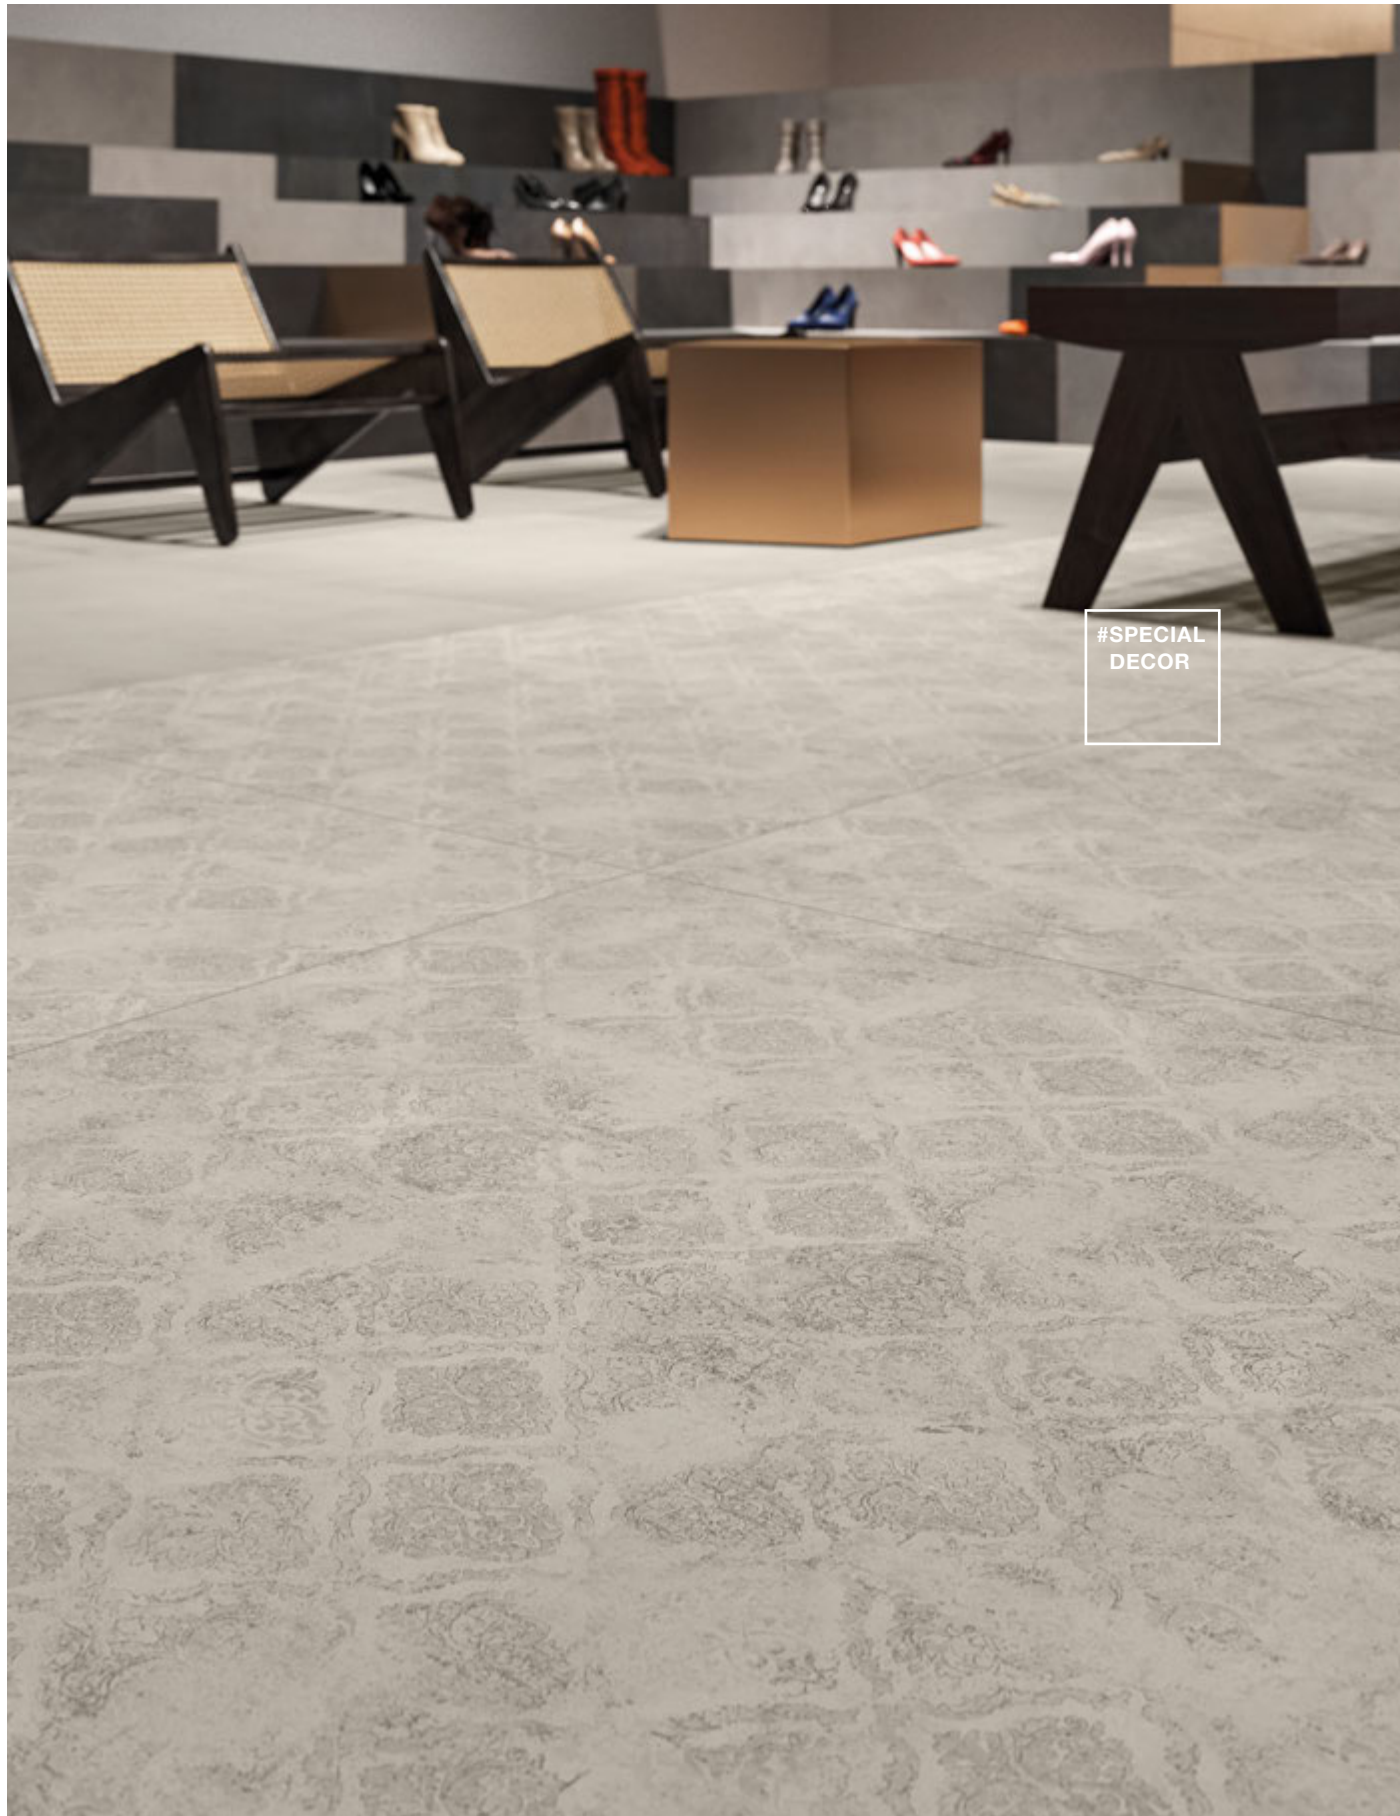

#19MM

**C // CONTRACT SHOP  
IVORY + ANTRA**

**floor**  
IVORY 100x100 . 40"x40" RETT  
INSERTO DAMASCO IVORY 100x100 . 40"x40" RETT

**step**  
IVORY 60x120 . 24"x48" RETT  
ANTRA 60x120 . 24"x48" RETT

#SPECIAL  
DECOR