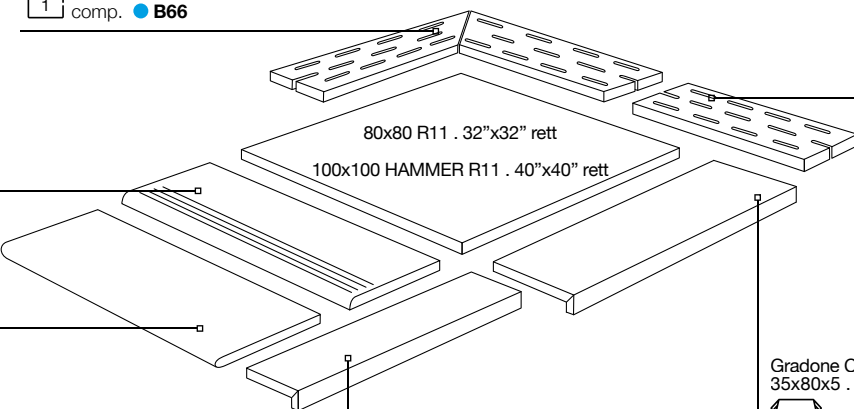

PEZZI SPECIALI

TRIMS . PIÈCES SPÉCIALES . FORMSTÜCKE . СПЕЦИАЛЬНЫЕ ИЗДЕЛИЯ

Coppia Angolo Griglia (2 pz) R11
20x80 . 8" x32" rett

Elemento ad "L" assemblato R11
15x80x5 . 6" x32" x2" rett

Gradone Costa Retta HAMMER R11
35x100x5 . 13 3/4" x40" x2" rett

PACKING

	Fasce di prezzo Price ranges Grupes des prix Preisgruppen	PCS // BOX	SQM // BOX	KGS // BOX	BOXES // PALLET	SQM // PALLET	KGS // PALLET
8,5 MM 5/16"							
100x100 . 40" x40" RETT	■ A32	1	1,00	20,65	42	42,00	900
100x100 . 40" x40" WAX-RETT	■ A40	1	1,00	20,65	42	42,00	900
10 MM 3/8"							
80x80 . 32" x32" RETT	■ A27	2	1,28	28,50	44	56,32	1274
80x80 . 32" x32" WAX-RETT	■ A36	2	1,28	28,50	44	56,32	1274
60x120 . 24" x48" RETT	■ A31	2	1,44	32,00	36	51,84	1168
60x120 . 24" x48" WAX-RETT	■ A38	2	1,44	32,00	36	51,84	1168
60x120 . 24" x48" RETT R11	■ A33	2	1,44	32,00	36	51,84	1168
60x60 . 24" x24" RETT	■ A15	3	1,08	24,00	40	43,20	976
60x60 . 24" x24" WAX-RETT	■ A23	3	1,08	24,00	40	43,20	976
19 MM 13/16"							
100x100 . 40" x40" RETT R11	■ A47	1	1,00	42,50	21	21,00	926
50x100 . 20" x40" RETT R11	■ A47	2	1,00	42,50	21	21,00	926
80x80 . 32" x32" RETT R11	■ A46	1	0,64	29,00	44	28,16	1296

LISTINO PREZZI

PRICE LIST - TARIF - PREISLISTE - ПРАЙС-ЛИСТ

Fasce di prezzo Price ranges Grupes des prix Preisgruppen	1° Scelta Mq 1st Choice Sqm 1 Choix Mc 1 Wahl Qm	1° Scelta Mq Paletta Frazionata
A15	€ 57,00	€ 63,00
A23	€ 66,00	€ 73,00
A27	€ 70,00	€ 77,00
A31	€ 74,00	€ 81,00
A32	€ 75,00	€ 82,00
A33	€ 76,00	€ 83,00
A36	€ 80,00	€ 87,00
A38	€ 83,00	€ 90,00
A40	€ 85,00	€ 92,00
A45	€ 90,00	€ 97,00
A46	€ 94,00	€ 101,00
A47	€ 102,00	€ 110,00

*

IL PREZZO DELLA SCELTA COMMERCIALE, SE DISPONIBILE, È DEL -50% DAL PREZZO DELLA 1° SCELTA PALETTE COMPLETE

FOR COMMERCIAL GRADE TILES, IF AVAILABLE, A DISCOUNT OF 50% ON THE PRICE OF THE 1ST CHOICE TILES IN WHOLE PALLET IS APPLIED

LE PRIX DU CHOIX COMMERCIAL, SI DISPONIBILE, EST DE -50 % PAR RAPPORT AU PRIX DU 1ER CHOIX PALETTE COMPLETE

DER PREIS FÜR DIE HANDELSORTIERUNG BETRÄGT, WENN VERFÜGBAR, 50 % WENIGER ALS DER PREIS FÜR DIE 1. WAHL.

Fasce di prezzo Price ranges Grupes des prix Preisgruppen	1° Scelta Pz 1st Choice Piece 1 Choix Unite 1 Wahl Stück
B13	€ 15,00
B17	€ 19,00
B23	€ 25,00
B24	€ 26,00
B42	€ 70,00
B43	€ 74,00
B49	€ 88,00
B51	€ 94,00
B54	€ 105,00
B56	€ 120,00
B57	€ 124,00
B58	€ 130,00
B60	€ 135,00
B62	€ 150,00
B62A	€ 160,00
B62D	€ 190,00
B63B	€ 220,00
B66	€ 340,00

Fasce di prezzo Price ranges Grupes des prix Preisgruppen	1° Scelta ml 1st choice linear metre 1er choix ml 1. Wahl Lfm.
C5	€ 16,00
C7	€ 18,00

Prezzo al m²
Price x sqm . Prix / m²
Preis x qm . Цена за квадратный метр

Prezzo al pezzo
Price per piece . Prix a l' unite
Preis pro Stück . Цена за штуку

Prezzo al m lineare
Price per linear metre . Prix au m linéaire
Wahl Lfm . Цена за погонный м

TUTTI I DECORI E I BATTISCOPA SONO VENDUTI A SCATOLE INTERE. ALL DECORS AND BASEBOARDS ARE SOLD IN FULL BOXES. TOUS LES DECORS ET LES PLINTHES SONT VENDUS PAR BOITES COMPLÈTES. FORMTEILVERKAUF NUR KARTONSWEISE MÖGLICH.