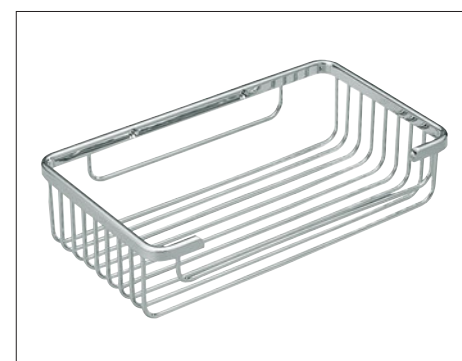

Ref. G00.4RACK2

Porte-serviettes 650 x 350 mm
Towel rail and stack 650x350 mm
(25½"x13¾")

Ref. G00.527SGM

Barre de relèvement grand modèle
Bath hand grip large size

Ref. G00.2626

Porte-savon fil mural 260 x 150 mm
Net soap dish 260 x 150 mm (10¼"x6")