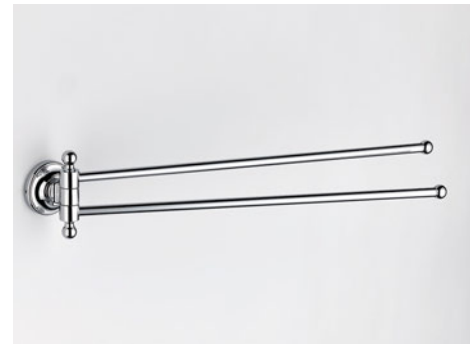

Ref. A52.522

Porte-serviette 2 barres mobiles
Double towel holder