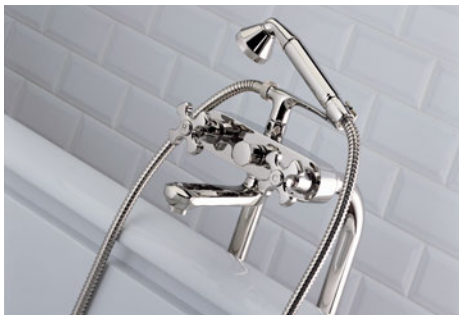

COLLECTION

ART DÉCO

Ref. A54.13800

Mélangeur bain-douche sur colonnes
Free standing 2 hole bath/telephone
shower mixer