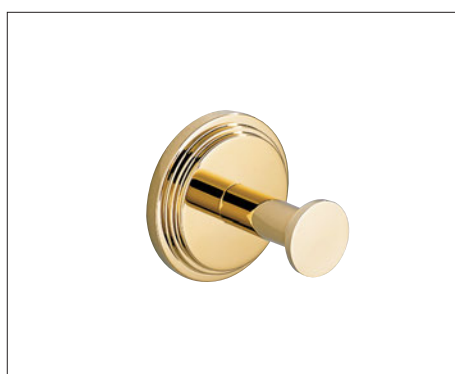

Ref. G2P.517

Porte-peignoir
Robe hook ball