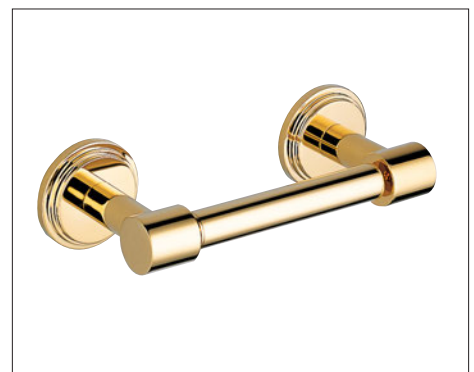

Ref. G2N.543M

Porte-papier
Paper roll holder