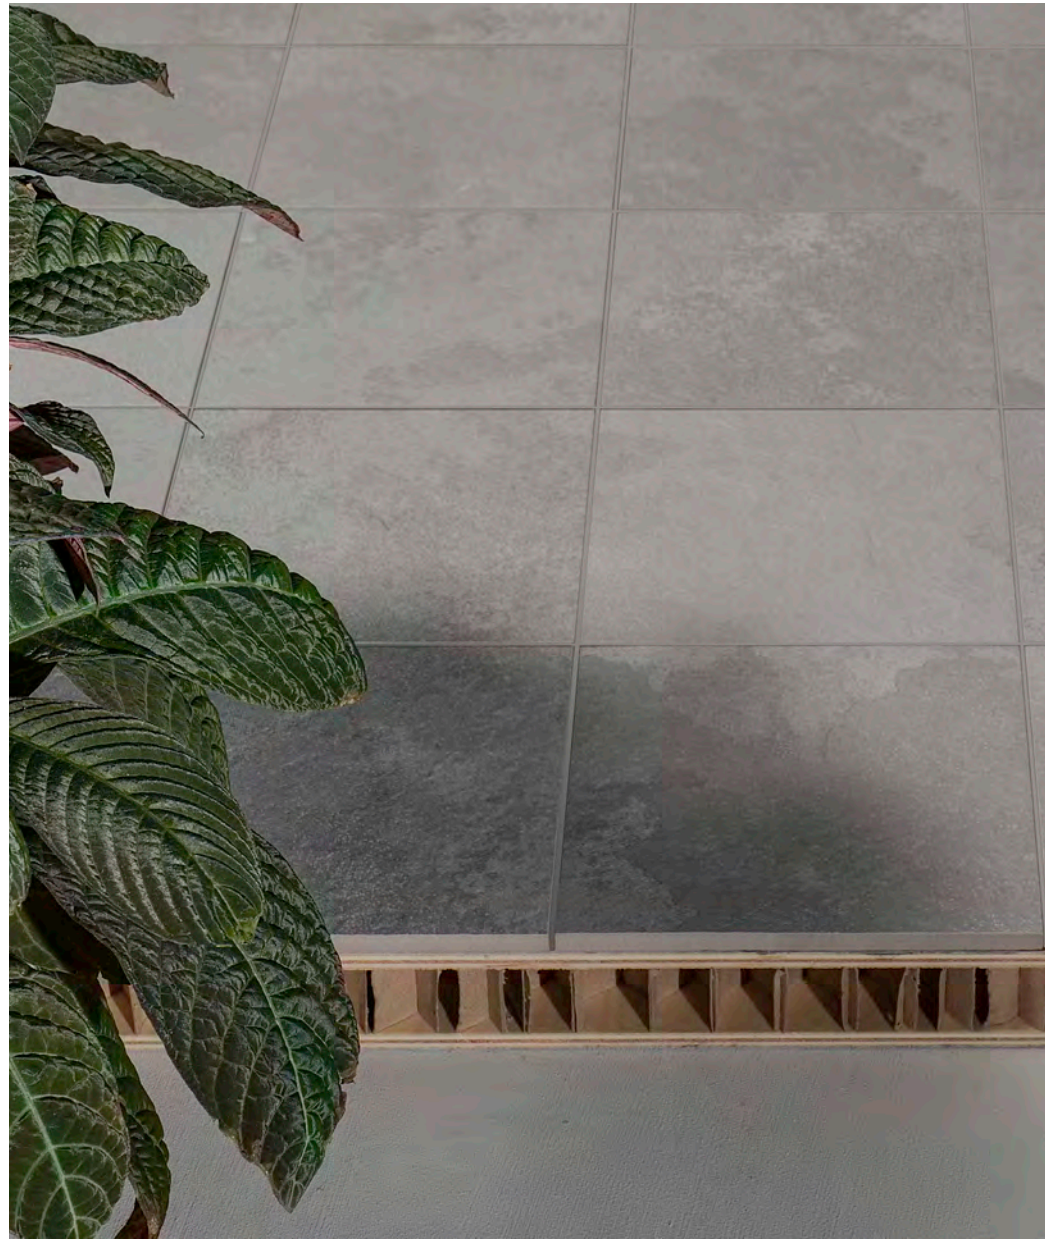

superfici20
roccia grigio