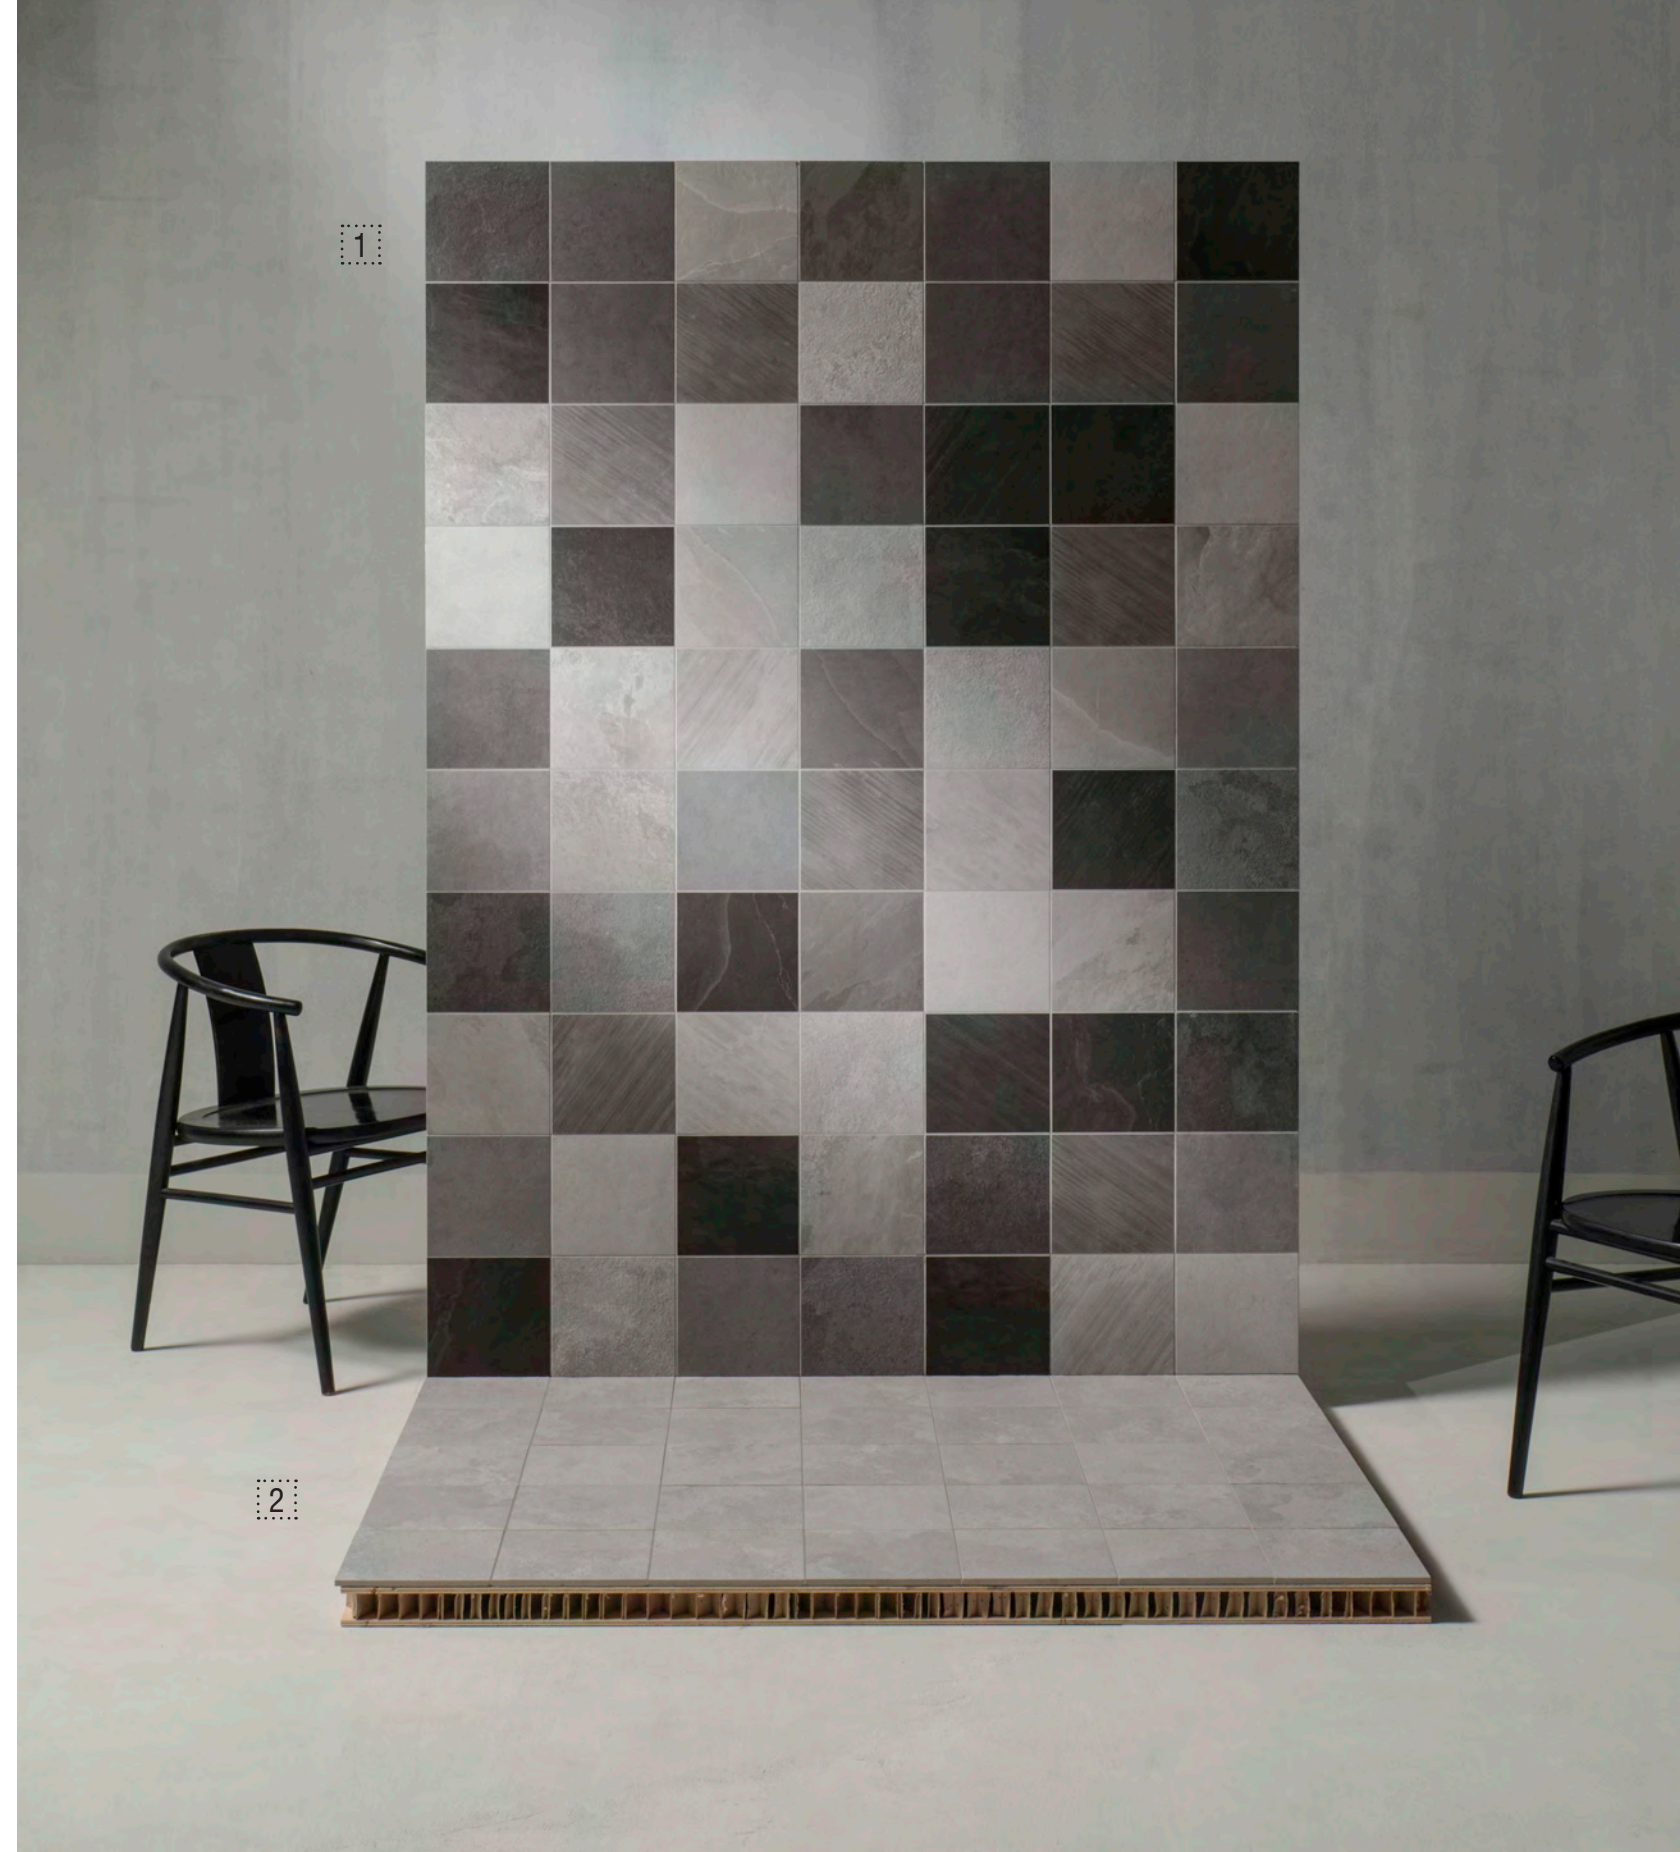

1

2

1. **superfici20**

1. cemento	perla, grigio, antracite
slate	perla, grigio, antracite
roccia	perla, grigio, antracite
riga	perla, grigio, antracite
	2. roccia perla