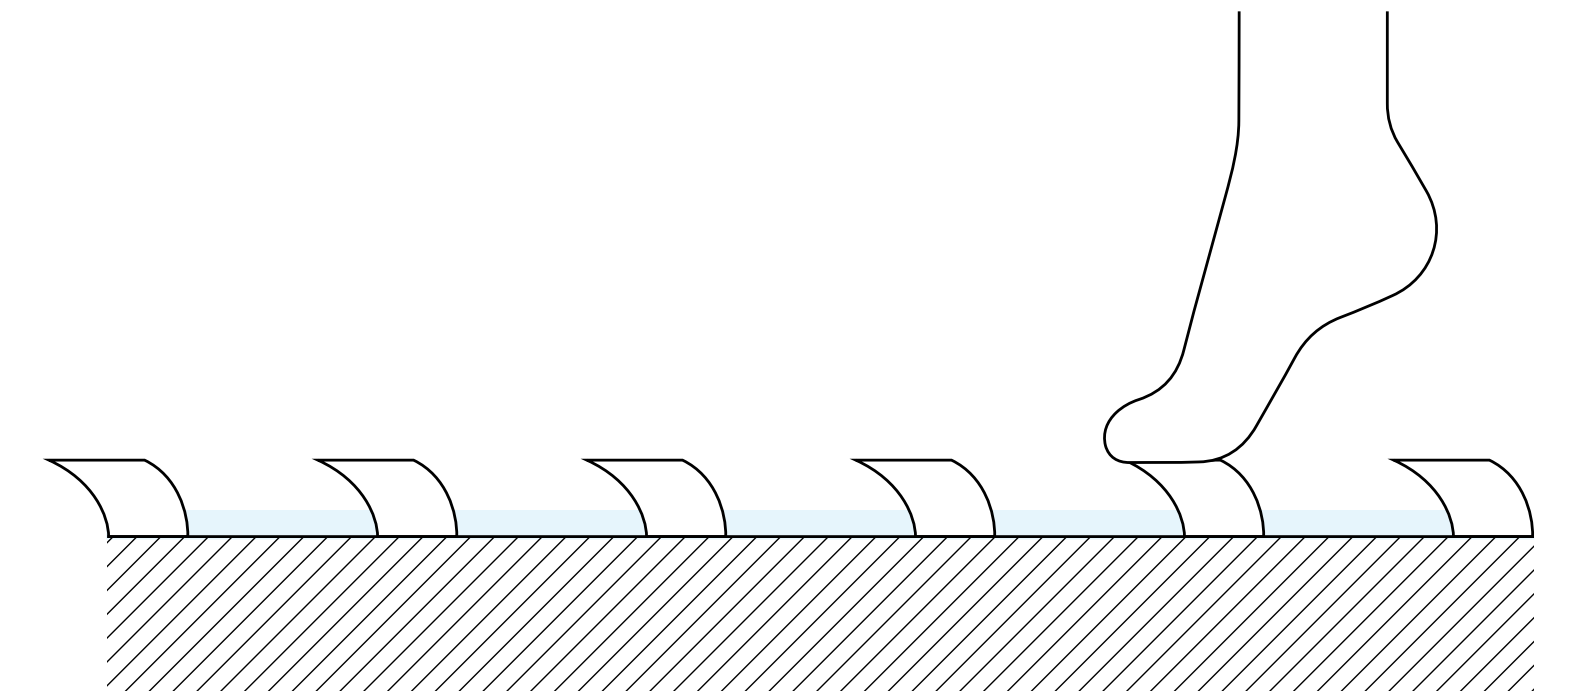

Showers and baths with BetteAnti-Slip Sense will not be slippery, but safer when you turn on the tap. Contact with water changes the structure of the micro-surface. It unfolds its anti-slip effect - and reacts to your movements. Stronger than static anti-slip surfaces.

Surface without BetteAnti-Slip Sense:

Wet surface offers little adhesion

Water reduces the static friction of the surface. The risk of slipping and falling increases.

Surface with BetteAnti-Slip Sense:

Reduction of aquaplaning

Water is able to flow between the gaps of the upright ceramic particles, which reduces the risk of aquaplaning.

Increased surface adhesion

The particles are not fixed, but are notable for their dynamic behaviour. Slipping movements of the foot are "carried along", so the adhesion is thus improving.