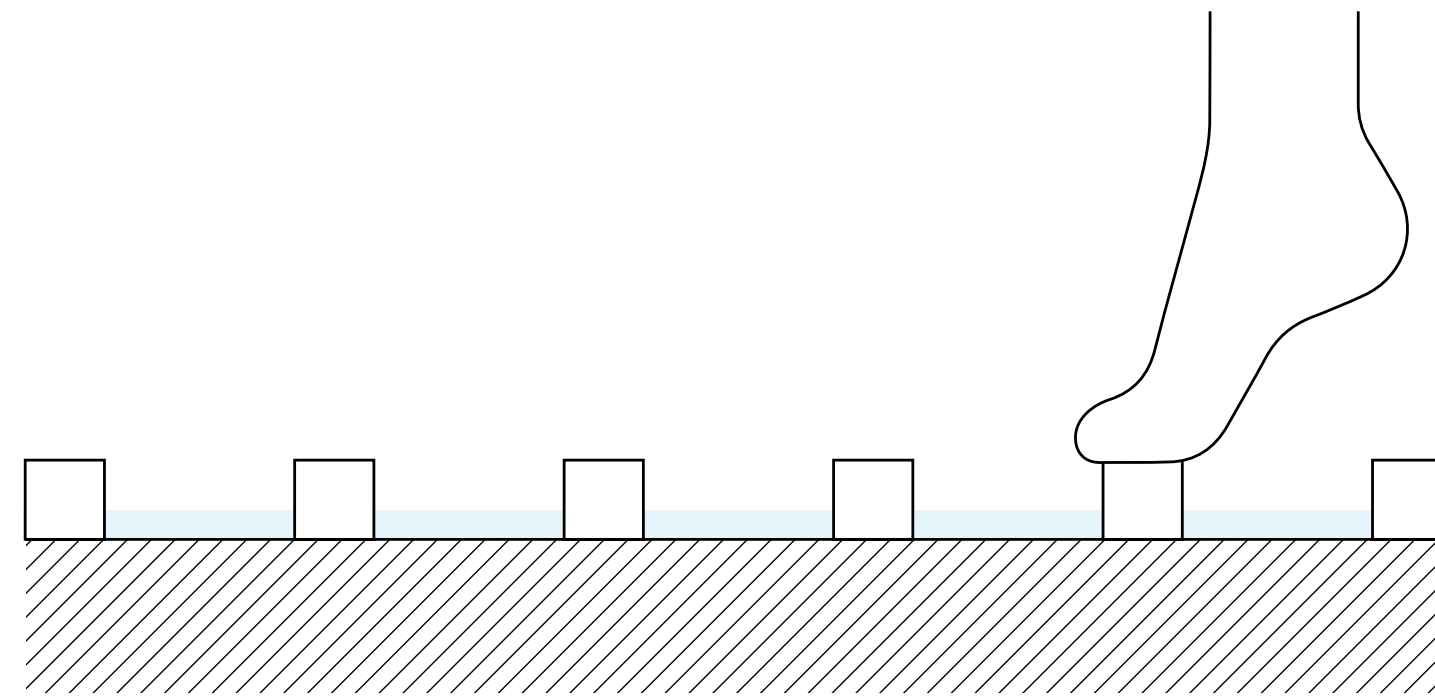

Showers and baths with BetteAnti-Slip Sense will not be slippery, but safer when you turn on the tap. Contact with water changes the structure of the micro-surface. It unfolds its anti-slip effect - and reacts to your movements. Stronger than static anti-slip surfaces.

Surface without BetteAnti-Slip Sense:

Wet surface offers little adhesion

Water reduces the static friction of the surface. The risk of slipping and falling increases.

Surface with BetteAnti-Slip Sense:

Reduction of aquaplaning

Water is able to flow between the gaps of the upright ceramic particles, which reduces the risk of aquaplaning.

Increased surface adhesion

The particles are not fixed, but are notable for their dynamic behaviour. Slipping movements of the foot are "carried along", so the adhesion is thus improving.