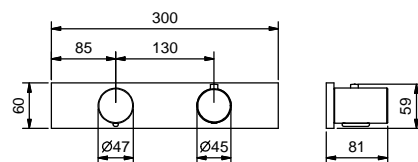

External piece

Chrome 31 02 G872B
Matt Gun Metal PVD 31 P5 G872B

Brushed Stainless Steel 31 93 G872B

Art. D372A