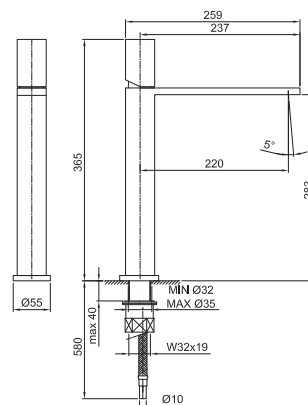

Art. 3051F

lead $\emptyset$ free

Single-hole sink mixer

- spout projection 22 cm
- handle
- flow restrictor 8 l/min at 3 bar
- flexible supply lines
- WITHOUT WASTE

Chrome 31 02 3051F
Matt Gun Metal PVD 31 P5 3051F

Brushed Stainless Steel 31 93 3051F

MISCELLANEOUS ARTICLES

Art. 8434

Waste

- 1" 1/4
- pushing plug
- for washbasin without overflow
- for washbasin with overflow
- universal

N.B. complete finishing list in the section miscellaneous articles at the end of the pricelist

Chrome 91 02 8434
Matt Gun Metal PVD 91 P5 8434

Brushed Stainless Steel 91 93 8434