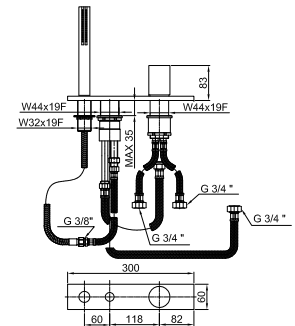

**Art. 3067**

**Deck-mount bathtub mixer**

- handle
- without spout
- **2-way** diverter with pushing button
- SUN handshower
- 150 cm flexible
- 3/4" inlets
- flexible supply lines

**NOTE: FIT handshower in PVD and 93 finishes**