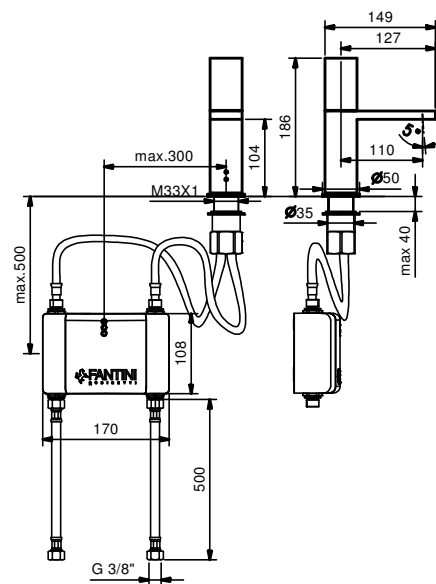

Art. 2904WF

lead∅free

Single-hole electronic washbasin mixer

- spout projection 11 cm
- handle
- Progressive cartridge
- flow restrictor 5 l/min at 3 bar
- equipped with alkaline battery (4x1,5 type AA)
- flexible supply lines
- WITHOUT WASTE

Chrome
Matt Gun Metal PVD

31 02 2904WF
31 P5 2904WF

Art. 8304

Supply optional Kit

- with 220-230 Volt cable (180 cm long)
- from DIN bar
- replaces the battery
- for electrical panel

91 00 8304

Art. 8303

Supply optional Kit

- external feeder
- with outlet 220=230 Volt

91 00 8303