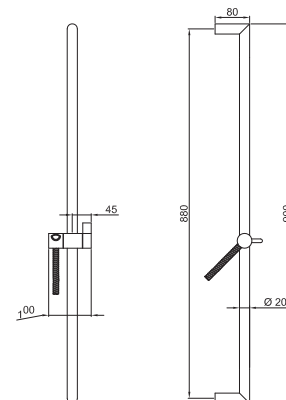

Art. 9247

Shower rail

- 150 cm PVC flexible
- adjustable slider
- without water plug
- without handshower

Chrome 86 02 9247
Matt Gun Metal PVD 86 P5 9247

Brushed Stainless Steel 86 93 9247

Art. 9323

Water plug

- round backplate
- fixed handshower holder
- connection for flexible with conical nut

Chrome 91 02 9323
Matt Gun Metal PVD 91 P5 9323

Brushed Stainless Steel 91 93 9323

Art. 9446

Water plug

- square backplate
- fixed handshower holder
- connection for flexible with conical nut

Chrome 91 02 9446
Matt Gun Metal PVD 91 P5 9446

Brushed Stainless Steel 91 93 9446

Art. 7034

Water plug

- round backplate
- without shower holder

Chrome 91 02 7034
Matt Gun Metal PVD 91 P5 7034

Brushed Stainless Steel 91 93 7034