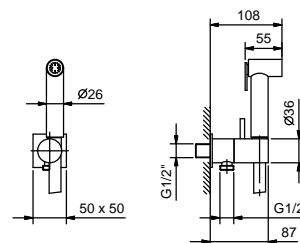

Art. 8487

Double-function hydrobrush

- for WC cleaning
- for personal care if used with a shower mixer
- water plug with showerholder
- stop valve
- Base material: brass
- square backplate
- 120 cm PVC flexible
- 1/2" inlet

N.B. complete finishing list in the section miscellaneous articles at the end of the pricelist

Chrome 91 02 8487
Brushed Nickel PVD 91 92 8487
Matt Gun Metal PVD 91 P5 8487