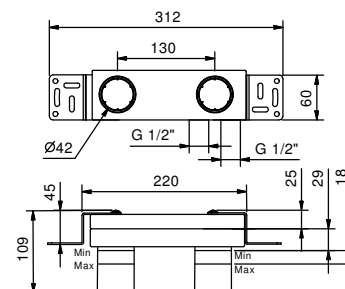

Art. M011A

Built-in piece

44 00 M011A