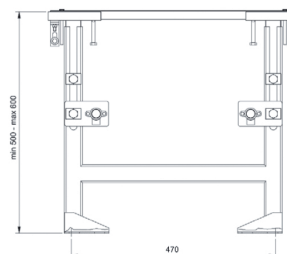

Chrome

91 02 9325

**Art. 9670**

**Mounting plate for deck-mount bathtub mixer**

- screw covers
- mounting plate
- without cover plate

**NOTE: To be finished with inspectable cover materials**

Chrome

91 02 9670