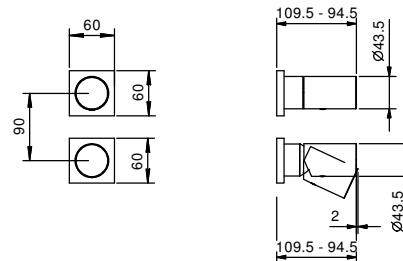

Built-in shower mixer

- handles
- with rosaces
- **3-way** diverter with turning knob
- 1/2" inlets
- soundproof

Art. G789B

External piece

Chrome 31 02 G789B
Matt Gun Metal PVD 31 P5 G789B

Brushed Stainless Steel 31 93 G789B

Art. M587A