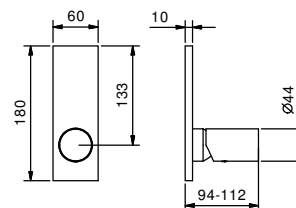

External piece

Chrome 31 02 G786B
Matt Gun Metal PVD 31 P5 G786B

Brushed Stainless Steel 31 93 G786B

Art. 4400M063A