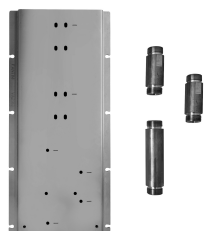

19 00 4714A

**TOTAL PRICE**

Chrome  
 Matt Gun Metal PVD

**Brushed Stainless Steel**

**Art. W042**

**OPTIONAL - Easy Fix System**

- plate and connections:  
 • for an easy both horizontal and vertical installation of the thermostatic mixers:  
 • to install art- D300A / D391A - **1 outlet**  
 • to install art- D300A / D391A - **2 outlets**