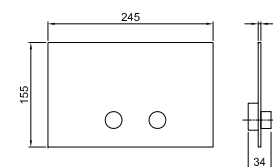

Brilliant Stainless Steel 91 38 8402
Matt Gun Metal PVD 91 P5 8402

Brushed Stainless Steel 91 93 8402