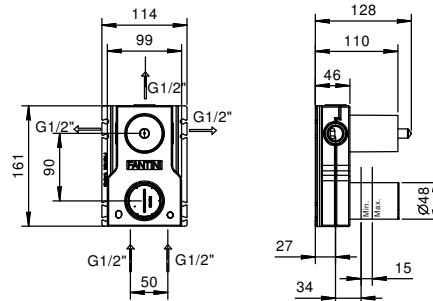

Built-in piece

44 00 M587A

TOTAL PRICE

Chrome
Matt Gun Metal PVD

Brushed Stainless Steel