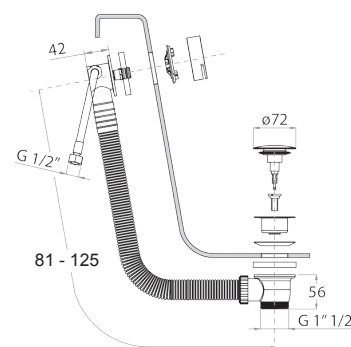

Chrome 91 02 W002
Matt Gun Metal PVD 91 P5 W002

Brushed Stainless Steel 91 93 W002