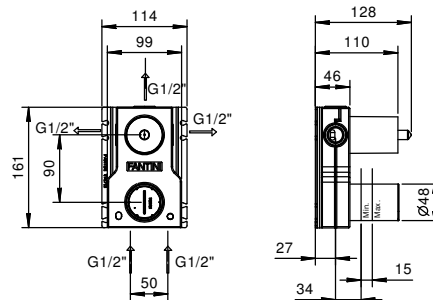

Built-in piece

44 00 M587A

TOTAL PRICE

Chrome
Matt Gun Metal PVD

Brushed Stainless Steel

Built-in shower mixer

- handles
- with plate
- **3-way** diverter with turning knob
- 1/2" inlets
- soundproof

Art. G787B