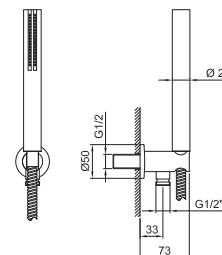

**Shower set**

- SUN handshower
- water plug with showerholder
- round backplate
- 150 cm PVC flexible
- 1/2" inlet

Chrome 86 02 8051

**Art. 8093**

**Shower set**

- FIT handshower
- water plug with showerholder
- round backplate
- 150 cm PVC flexible
- 1/2" inlet