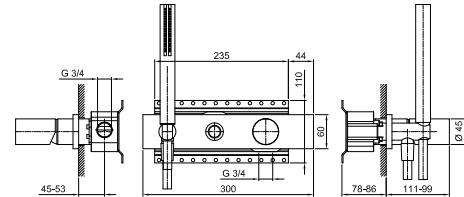

Built-in shower mixer

- handle
- **2-way** diverter with pushing button
- SUN handshower
- water plug with showerholder
- 150 cm PVC flexible
- 3/4" inlets

NOTE: FIT handshower in PVD and 93 finishes

Art. 3084B

External piece

Chrome 31 02 3084B
Matt Gun Metal PVD 31 P5 3084B

Brushed Stainless Steel 31 93 3084B

Art. 3084A

Built-in piece

Chrome 19 02 3084A
Matt Gun Metal PVD 19 P5 3084A

Brushed Stainless Steel 19 93 3084A

TOTAL PRICE

Chrome
Matt Gun Metal PVD

Brushed Stainless Steel