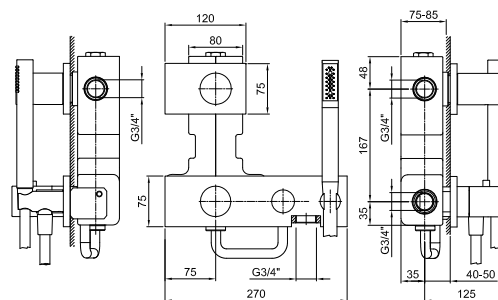

Built-in piece

19 00 4712A

TOTAL PRICE

Chrome
Matt Gun Metal PVD

Brushed Stainless Steel