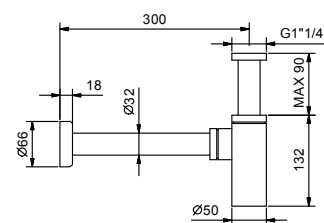

Chrome 91 02 9234
Matt Gun Metal PVD 91 P5 9234

Brushed Stainless Steel 91 93 9234

Art. 8364

Pair of filters

- with shutoff
- fully inspectable filter
- 1/2" inlet

N.B. complete finishing list in the section miscellaneous articles at the end of the pricelist

Chrome 91 02 8364
Matt Gun Metal PVD 91 P5 8364

Brushed Stainless Steel 91 93 8364

Art. 8402

Flush actuator plate

- Base material: stainless steel
- projecting push-button controls
- with round controls
- compatible with GEBERIT SIGMA8, SIGMA12
- without visible fixing system

N.B. complete finishing list in the section miscellaneous articles at the end of the pricelist