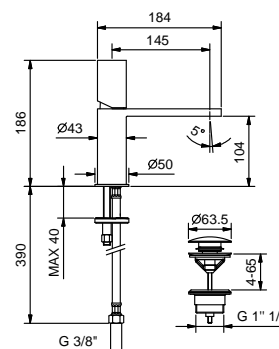

Single-hole washbasin mixer with extended spout

- spout projection 14,5 cm
- handle
- flow restrictor 5 l/min at 3 bar
- flexible supply lines
- WITH pop-up WASTE

Chrome 31 02 3003F
Matt Gun Metal PVD 31 P5 3003F

Brushed Stainless Steel 31 93 3003F