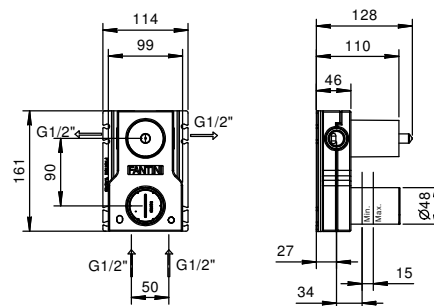

Built-in piece

44 00 M585A

TOTAL PRICE

Chrome
Matt Gun Metal PVD

Brushed Stainless Steel