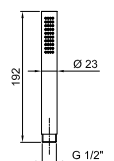

**Brushed Stainless Steel 90 93 8783**

**Art. 9247****Shower rail**

- 150 cm PVC flexible
- adjustable slider
- without water plug
- without handshower

Chrome 86 02 9247  
 Matt Gun Metal PVD 86 P5 9247

**Brushed Stainless Steel 86 93 9247**