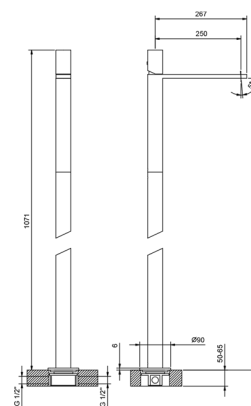

External piece

Chrome 31 02 3036B
Matt Gun Metal PVD 31 P5 3036B

Brushed Stainless Steel 31 93 3036B

Art. 3336A

Built-in piece

19 00 3336A

TOTAL PRICE

Chrome
Matt Gun Metal PVD

Brushed Stainless Steel