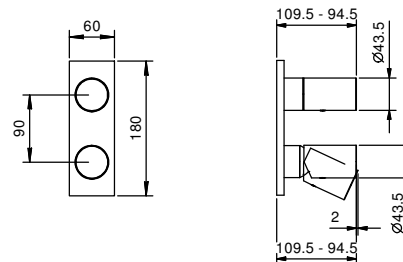

External piece

Chrome 31 02 G787B
Matt Gun Metal PVD 31 P5 G787B

Brushed Stainless Steel 31 93 G787B

Art. M587A