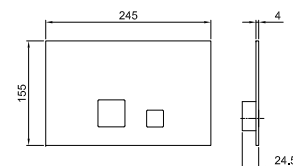

Art. 8403

Flush actuator plate

- Base material: stainless steel
- flush fit controls
- with square controls
- compatible with GEBERIT SIGMA8, SIGMA12
- without visible fixing system

N.B. complete finishing list in the section miscellaneous articles at the end of the pricelist

Brilliant Stainless Steel 91 38 8403
Matt Gun Metal PVD 91 P5 8403

Brushed Stainless Steel 91 93 8403

Art. 8487

Double-function hydrobrush

- for WC cleaning
- for personal care if used with a shower mixer
- water plug with showerholder
- stop valve
- Base material: brass
- square backplate
- 120 cm PVC flexible
- 1/2" inlet

N.B. complete finishing list in the section miscellaneous articles at the end of the pricelist

Chrome 91 02 8487
Brushed Nickel PVD 91 92 8487
Matt Gun Metal PVD 91 P5 8487

Art. W001

Bathtub drain

- with handle
- WITH WASTE

N.B. complete finishing list in the section miscellaneous articles at the end of the pricelist

Chrome 91 02 W001
Matt Gun Metal PVD 91 P5 W001

Brushed Stainless Steel 91 93 W001

Art. W002

Bathtub drain

- with handle
- bath-tub drain with overflow
- WITH WASTE

N.B. complete finishing list in the section miscellaneous articles at the end of the pricelist

Chrome 91 02 W002
Matt Gun Metal PVD 91 P5 W002

Brushed Stainless Steel 91 93 W002