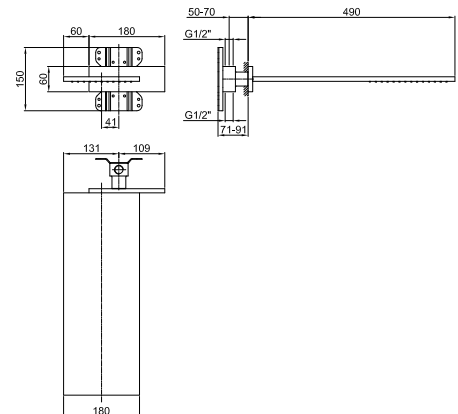

**Art. 8036A**

**Built-in piece**

86 00 8036A

**TOTAL PRICE**

Chrome  
 Matt Gun Metal PVD

**Brushed Stainless Steel**

**Waterfall showerhead**

- Base material: brass
- Base material: stainless steel
- wall-mount
- flow restrictor 17 l/min at 3 bar
- 1/2" inlet
- minimum flow rate 12 l/min