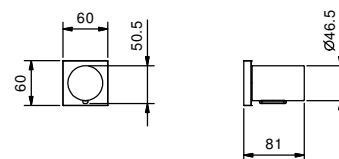

3/4" stop valve

- handle
- 90° ceramic cartridge
- 3/4" inlets
- soundproof

Art. G891B

External piece

Chrome 31 02 G891B
Matt Gun Metal PVD 31 P5 G891B

Brushed Stainless Steel 31 93 G891B