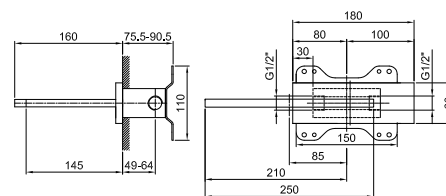

External piece

Chrome 31 02 5042B
Matt Gun Metal PVD 31 P5 5042B

Brushed Stainless Steel 31 93 5042B

Art. 5041A

Built-in piece

31 00 5041A

TOTAL PRICE

Chrome
Matt Gun Metal PVD

Brushed Stainless Steel