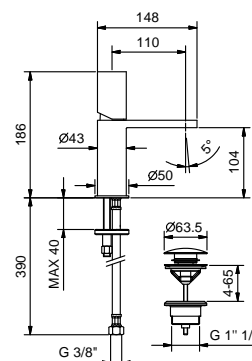

Single-hole washbasin mixer

- spout projection 11 cm
- handle
- flow restrictor 5 l/min at 3 bar
- flexible supply lines
- WITH pop-up WASTE

Chrome 31 02 3004F
Matt Gun Metal PVD 31 P5 3004F

Brushed Stainless Steel 31 93 3004F