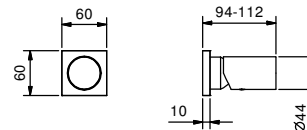

Built-in shower mixer

- handle
- no. 1 1/2" outlet
- 1/2" inlets
- soundproof

Art. G783B

External piece

Chrome 31 02 G783B
Matt Gun Metal PVD 31 P5 G783B

Brushed Stainless Steel 31 93 G783B

Art. M063A