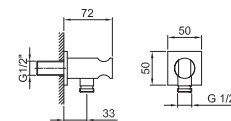

Art. 9446

Water plug

- square backplate
- fixed handshower holder
- connection for flexible with conical nut

Chrome 91 02 9446
Matt Gun Metal PVD 91 P5 9446

Brushed Stainless Steel 91 93 9446