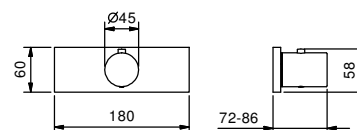

External piece

Chrome 31 02 G800B
Matt Gun Metal PVD 31 P5 G800B

Brushed Stainless Steel 31 93 G800B