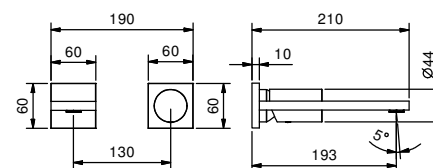

Art. G711B

External piece

Chrome 31 02 G711B
Matt Gun Metal PVD 31 P5 G711B

Brushed Stainless Steel 31 93 G711B