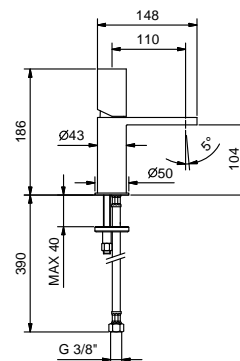

Art. 3004WF

lead $\varnothing$ free

Single-hole washbasin mixer

- spout projection 11 cm
- handle
- flow restrictor 5 l/min at 3 bar
- flexible supply lines
- WITHOUT WASTE

Chrome 31 02 3004WF
Matt Gun Metal PVD 31 P5 3004WF

Brushed Stainless Steel 31 93 3004WF