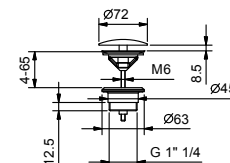

Art. 8435

Waste

- 1" 1/4
- for washbasin without overflow
- for washbasin with overflow
- unrestricted outlet
- universal

N.B. complete finishing list in the section miscellaneous articles at the end of the pricelist

Chrome 91 02 8435
Matt Gun Metal PVD 91 P5 8435

Brushed Stainless Steel 91 93 8435