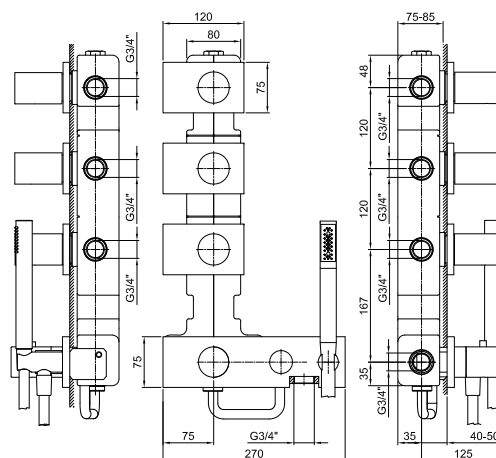

TOTAL PRICE

Chrome
Matt Gun Metal PVD

Brushed Stainless Steel