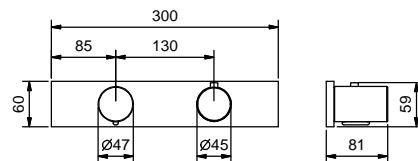

3/4" built-in thermostatic shower mixer

- handles
- **3-way** shut-off diverter with turning knob
- for horizontal installation only
- 3/4" inlets

Art. G873B

External piece

Chrome 31 02 G873B
Matt Gun Metal PVD 31 P5 G873B

Brushed Stainless Steel 31 93 G873B

Art. D373A