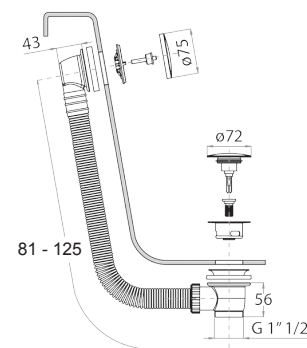

Chrome 91 02 W001
Matt Gun Metal PVD 91 P5 W001

Brushed Stainless Steel 91 93 W001