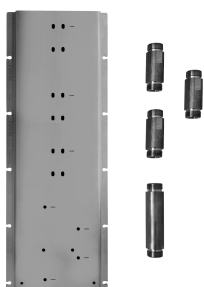

**EXAMPLE OF COMBINATION - 1 OUTLET**

**EXAMPLE OF COMBINATION - 2 OUTLETS**

91 00 W042

**Art. W043**

**OPTIONAL - Easy Fix System**

- plate and connections:  
 • for an easy both horizontal and vertical installation of the thermostatic mixers:  
 • to install art- D300A / D391A - **3 outlets**