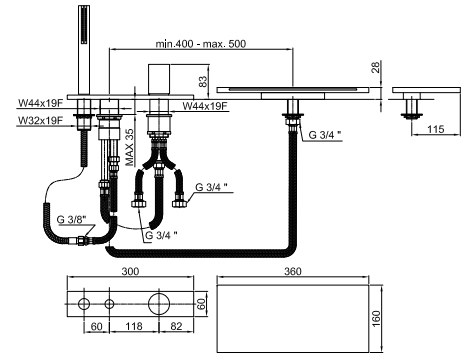

Art. 3065

Deck-mount bathtub mixer

- spout projection 11,5 cm
- handle
- **2-way** diverter with pushing button
- SUN handshower
- 150 cm flexible
- 3/4" inlets
- flexible supply lines
- minimum flow rate 22 l/min

**NOTE: conditions necessary for the correct functioning:
Min. Flow Rate: 22 l/min**

NOTE: FIT handshower in PVD and 93 finishes

Chrome 31 02 3065
Matt Gun Metal PVD 31 P5 3065

Brushed Stainless Steel 31 93 3065

Art. 3067

Deck-mount bathtub mixer

- handle
- without spout
- **2-way** diverter with pushing button
- SUN handshower
- 150 cm flexible
- 3/4" inlets
- flexible supply lines

NOTE: FIT handshower in PVD and 93 finishes