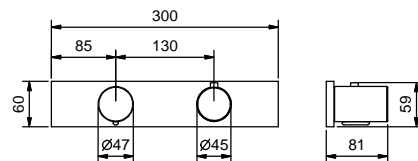

- no. 1 1/2" outlet
- handles
- for horizontal installation only
- 3/4" inlets

**Art. G831B**

**External piece**

Chrome 31 02 G831B  
 Matt Gun Metal PVD 31 P5 G831B

**Brushed Stainless Steel 31 93 G831B**