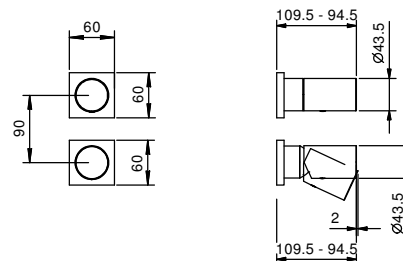

Built-in shower mixer

- handles
- with rosaces
- **2-way** diverter with turning knob
- 1/2" inlets
- soundproof

Art. G781B

External piece

Chrome 31 02 G781B
Matt Gun Metal PVD 31 P5 G781B

Brushed Stainless Steel 31 93 G781B

Art. M585A