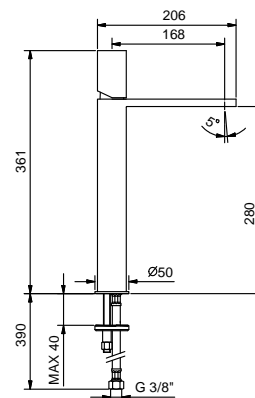

lead $\emptyset$ free

Wall-mount washbasin mixer

- spout projection 19 cm
- handle
- with rosaces
- flow restrictor 5 l/min at 3 bar
- 1/2" inlets
- WITHOUT WASTE