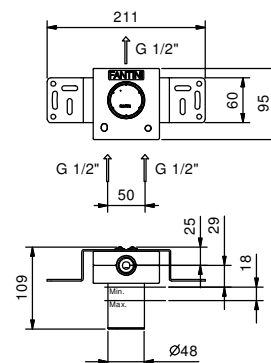

44 00 M063A

44 00 M063A

TOTAL PRICE

Chrome
Matt Gun Metal PVD

Brushed Stainless Steel