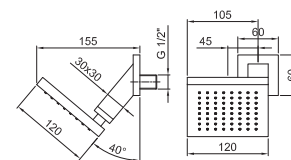

Rain showerhead

- Base material: stainless steel
- adjustable
- anti-lime scale system
- 1/2" inlet
- check valve

NOTE: conditions necessary for the correct functioning: Min. Flow Rate: 10 l/min