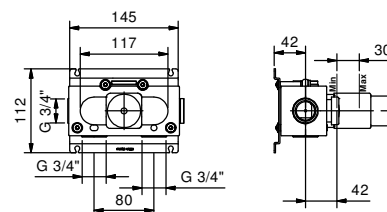

Built-in piece

19 00 D300A