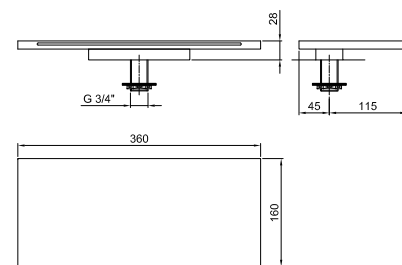

Deck-mount bathtub spout

- spout projection 11,5 cm
- waterfall
- 3/4" inlet
- minimum flow rate 22 l/min

**NOTE: conditions necessary for the correct functioning:
Min. Flow Rate: 22 l/min**

Chrome 31 02 9899
Matt Gun Metal PVD 31 P5 9899

Brushed Stainless Steel 31 93 9899