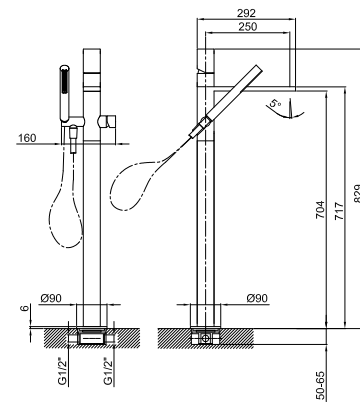

Floor-mount bathtub mixer

- spout projection 25 cm
- handle
- open/close handle with flow and temperature control
- SUN handshower
- handshower holder
- 125 cm PVC flexible
- 1/2" inlets
- on foot

NOTE: FIT handshower in PVD and 93 finishes

Art. 3080B

External piece

Chrome 31 02 3080B
Matt Gun Metal PVD 31 P5 3080B

Brushed Stainless Steel 31 93 3080B

Art. 3380A

Built-in piece

19 00 3380A

TOTAL PRICE

Chrome
Matt Gun Metal PVD

Brushed Stainless Steel