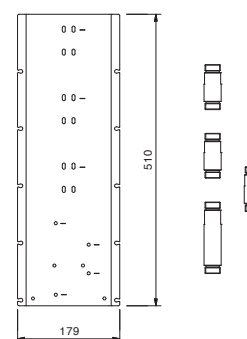

**EXAMPLE OF COMBINATION - 1 OUTLET**

**EXAMPLE OF COMBINATION - 2 OUTLETS**

91 00 W042

**Art. W043**

**OPTIONAL - Easy Fix System**

- plate and connections:  
 • for an easy both horizontal and vertical installation of the thermostatic mixers:  
 • to install art- D300A / D391A - **3 outlets**