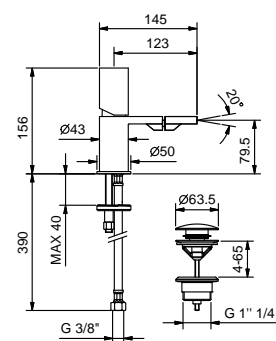

Art. 3008F

Single-hole bidet mixer

- spout projection 12,5 cm
- handle
- flow restrictor 5 l/min at 3 bar
- articulated aerator
- flexible supply lines
- WITH pop-up WASTE

Chrome 31 02 3008F
Matt Gun Metal PVD 31 P5 3008F

Brushed Stainless Steel 31 93 3008F