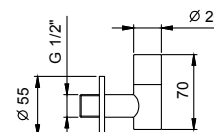

Art. 8435

Waste

- 1" 1/4
- for washbasin without overflow
- for washbasin with overflow
- unrestricted outlet
- universal

N.B. complete finishing list in the section miscellaneous articles at the end of the pricelist

Chrome 91 02 8435
Matt Gun Metal PVD 91 P5 8435

Brushed Stainless Steel 91 93 8435

Art. 9234

Bottle trap

- 1" 1/4
- for washbasin

N.B. complete finishing list in the section miscellaneous articles at the end of the pricelist

Chrome 91 02 9234
Matt Gun Metal PVD 91 P5 9234

Brushed Stainless Steel 91 93 9234

Art. 8364

Pair of filters

- with shutoff
- fully inspectable filter
- 1/2" inlet

N.B. complete finishing list in the section miscellaneous articles at the end of the pricelist

Chrome 91 02 8364
Matt Gun Metal PVD 91 P5 8364

Brushed Stainless Steel 91 93 8364

Art. 8402

Flush actuator plate

- Base material: stainless steel
- projecting push-button controls
- with round controls
- compatible with GEBERIT SIGMA8, SIGMA12
- without visible fixing system

N.B. complete finishing list in the section miscellaneous articles at the end of the pricelist

Brilliant Stainless Steel 91 38 8402
Matt Gun Metal PVD 91 P5 8402

Brushed Stainless Steel 91 93 8402