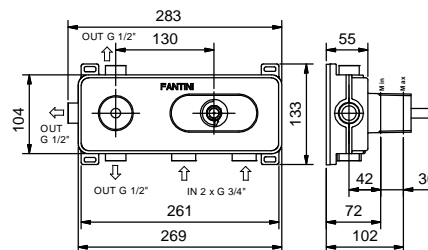

Built-in piece

19 00 D373A

TOTAL PRICE

Chrome
Matt Gun Metal PVD

Brushed Stainless Steel

3/4" built-in thermostatic shower mixer

- handle
- 3/4" inlets
- soundproof
- without stop valve **to be ordered separately**

NOTE: the mixer must always be ordered with the stop valve G891B+D391A

Art. G800B