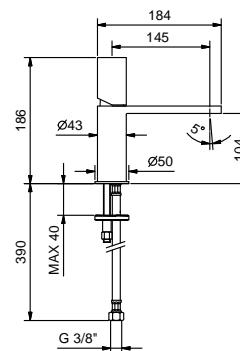

Single-hole washbasin mixer with extended spout

- spout projection 14,5 cm
- handle
- flow restrictor 5 l/min at 3 bar
- flexible supply lines
- WITHOUT WASTE

Chrome 31 02 3003WF
Matt Gun Metal PVD 31 P5 3003WF

Brushed Stainless Steel 31 93 3003WF