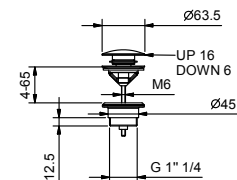

MISCELLANEOUS ARTICLES

Art. 8434

Waste

- 1" 1/4
- pushing plug
- for washbasin without overflow
- for washbasin with overflow
- universal

N.B. complete finishing list in the section miscellaneous articles at the end of the pricelist

Chrome 91 02 8434
Matt Gun Metal PVD 91 P5 8434

Brushed Stainless Steel 91 93 8434