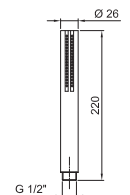

Art. 9673

Handshower

- SUN
- Base material: ABS
- flow restrictor 9 l/min
- anti-lime scale system
- check valve

Chrome 90 02 9673