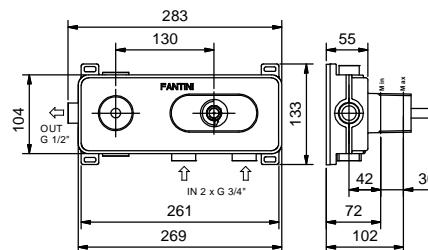

Built-in piece

19 00 D331A

TOTAL PRICE

Chrome
Matt Gun Metal PVD

Brushed Stainless Steel

3/4" built-in thermostatic shower mixer

- handles
- **2-way** shut-off diverter with turning knob
- for horizontal installation only
- 3/4" inlets

Art. G872B