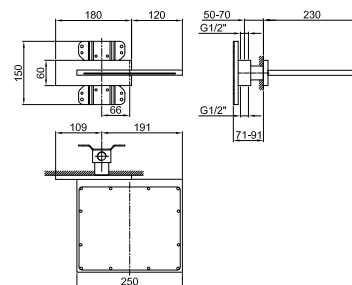

Waterfall showerhead

- Base material: brass
- Base material: stainless steel
- wall-mount
- flow restrictor 17 l/min at 3 bar
- 1/2" inlet
- minimum flow rate 12 l/min

NOTE: conditions necessary for the correct functioning: Min. Flow Rate: 12 l/min

Art. 8043B

External piece

Chrome 86 02 8043B
Matt Gun Metal PVD 86 P5 8043B

Brushed Stainless Steel 86 93 8043B