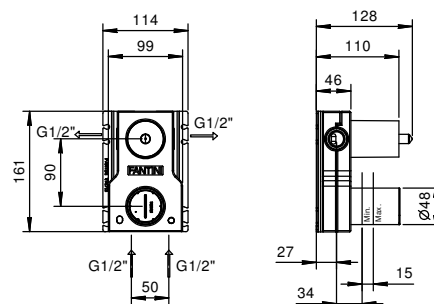

Built-in piece

44 00 M585A

TOTAL PRICE

Chrome
Matt Gun Metal PVD

Brushed Stainless Steel

Built-in shower mixer

- handles
- with plate
- **2-way** diverter with turning knob
- 1/2" inlets
- soundproof

Art. G785B