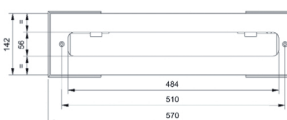

Chrome

91 02 9325

**Art. 9670**

**Mounting plate for deck-mount bathtub mixer**

- screw covers
- mounting plate
- without cover plate

**NOTE: To be finished with inspectable cover materials**

Chrome

91 02 9670