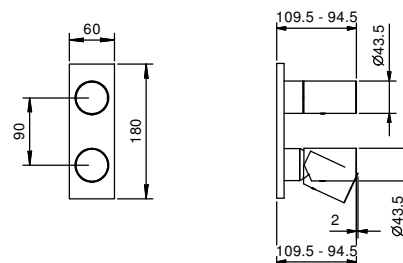

External piece

Chrome 31 02 G785B
Matt Gun Metal PVD 31 P5 G785B

Brushed Stainless Steel 31 93 G785B

Art. M585A