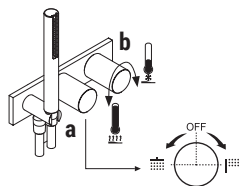

The built-in 1/2" progressive shower mixer has two controls:

- art. E584B/D184A - two outlets

a) shut-off rotating diverter - By rotating the diverter knob from centre to right clockwise, one opens the first outlet, shuts off at the centre and rotating left opens the second outlet.

b) temperature control.

The built-in 3/4" thermostatic shower mixer is available:

- art. G831B+D331A - 1 outlet

- art. G872B+D372A - 2 outlets

- art. G873B+D373A - 3 outlets