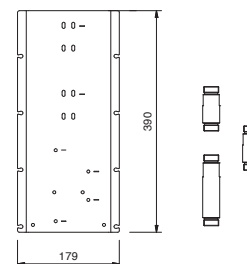

19 00 4714A

**TOTAL PRICE**

Chrome  
 Matt Gun Metal PVD

**Brushed Stainless Steel**

**Art. W042**

**OPTIONAL - Easy Fix System**

- plate and connections:  
 • for an easy both horizontal and vertical installation of the thermostatic mixers:  
 • to install art- D300A / D391A - **1 outlet**  
 • to install art- D300A / D391A - **2 outlets**