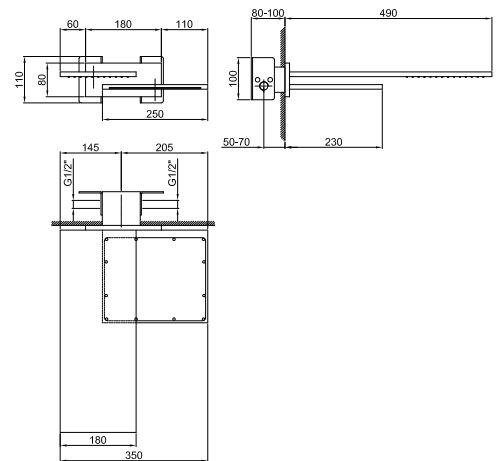

**Art. 8035A**

**Built-in piece**

86 00 8035A

**TOTAL PRICE**

Chrome  
 Matt Gun Metal PVD

**Brushed Stainless Steel**

**Rain showerhead**

- Base material: brass
- Base material: stainless steel
- wall-mount
- flow restrictor 17 l/min at 3 bar
- anti-lime scale system
- 1/2" inlet
- minimum flow rate 10 l/min