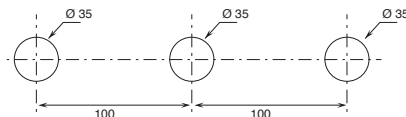

The built-in 1/2" progressive shower mixer has two controls:

- art. E584B/D184A - two outlets

a) shut-off rotating diverter - By rotating the diverter knob from centre to right clockwise, one opens the first outlet, shuts off at the centre and rotating left opens the second outlet.

b) temperature control.

The built-in 3/4" thermostatic shower mixer is available:

- art. G831B+D331A - 1 outlet

- art. G872B+D372A - 2 outlets

- art. G873B+D373A - 3 outlets