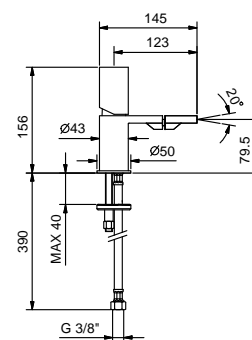

Art. 3008WF

Single-hole bidet mixer

- spout projection 12,5 cm
- handle
- flow restrictor 5 l/min at 3 bar
- articulated aerator
- flexible supply lines
- WITHOUT WASTE

Chrome 31 02 3008WF
Matt Gun Metal PVD 31 P5 3008WF

Brushed Stainless Steel 31 93 3008WF