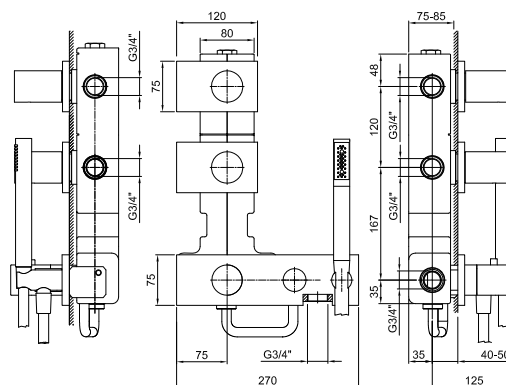

3/4" built-in thermostatic shower mixer

- nos. 3 3/4" outlets
- handles
- SUN handshower
- for vertical installation only
- water plug with showerholder
- 150 cm PVC flexible
- 3/4" inlets
- soundproof

NOTE: FIT handshower in PVD and 93 finishes

External piece

Chrome 31 02 4713B
Matt Gun Metal PVD 31 P5 4713B

Brushed Stainless Steel 31 93 4713B

Built-in piece

19 00 4713A

TOTAL PRICE

Chrome
Matt Gun Metal PVD

Brushed Stainless Steel