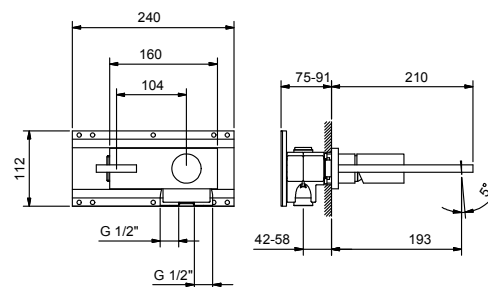

lead∅free

Wall-mount washbasin mixer

- spout projection 19 cm
- handle
- with plate
- flow restrictor 5 l/min at 3 bar
- 1/2" inlets
- WITHOUT WASTE

Art. E613B

External piece

Chrome 31 02 E613B
Matt Gun Metal PVD 31 P5 E613B

Brushed Stainless Steel 31 93 E613B

Art. D113A

Built-in piece

22 00 D113A

TOTAL PRICE

Chrome
Matt Gun Metal PVD

Brushed Stainless Steel

lead∅free

Floor-mount washbasin mixer

- spout projection 25 cm
- handle
- flow restrictor 5 l/min at 3 bar
- 1/2" inlets
- WITHOUT WASTE

Art. 3036B