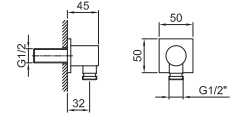

**Art. 7034****Water plug**

- round backplate
- without shower holder

Chrome 91 02 7034  
 Matt Gun Metal PVD 91 P5 7034

**Brushed Stainless Steel 91 93 7034**

**Art. 9417****Water plug**

- square backplate
- without shower holder