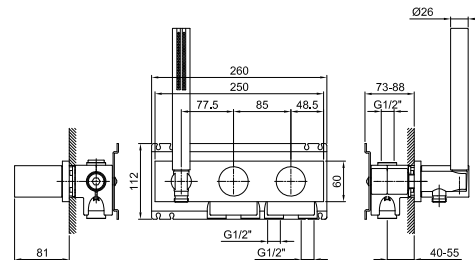

Built-in shower mixer

- handles
- **2-way** shut-off diverter with turning knob
- SUN handshower
- water plug with showerholder
- 150 cm PVC flexible
- 1/2" inlets
- soundproof

NOTE: FIT handshower in PVD and 93 finishes

Art. E584B

External piece

Chrome 31 02 E584B
Matt Gun Metal PVD 31 P5 E584B

Brushed Stainless Steel 31 93 E584B

Art. D184A

Built-in piece

22 00 D184A

TOTAL PRICE

Chrome
Matt Gun Metal PVD

Brushed Stainless Steel