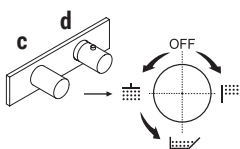

EXAMPLE:

art. G873B+D373A

a) shut-off rotating diverter - By rotating the diverter knob from centre to right clockwise, one opens the first outlet, shuts off at the centre and rotating left opens the second and third outlets in a sequence.

b) temperature control.

Base materials:

- Brass

02 Chrome

P5 Matt Gun Metal PVD

- Stainless Steel AISI 316/316 L

93 Brushed Stainless Steel

* For spare parts, accessories, miscellaneous items and extensions please refer to specific pricelist sections