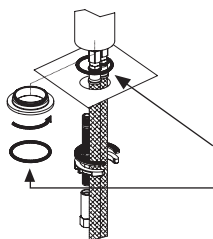

### The MILANO mixers are supplied WITH HANDLE.

All washbasin and bidet mixers are fitted with 5 l/min **flow restrictors**.

All washbasin mixers are fitted with a **swivel aerator** that can be manually adjusted by 5°.