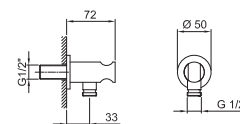

Art. 9323

Water plug

- round backplate
- fixed handshower holder
- connection for flexible with conical nut

Chrome 91 02 9323
Matt Gun Metal PVD 91 P5 9323

Brushed Stainless Steel 91 93 9323