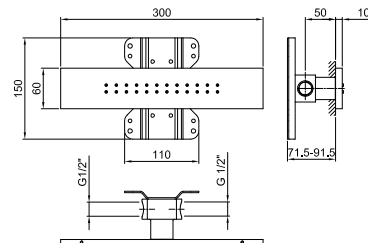

Lateral body spray

- Base material: brass
- Base material: stainless steel
- flow restrictor 5 l/min at 3 bar
- not adjustable
- anti-lime scale system
- 1/2" inlet

Art. 8034B

External piece

Chrome 86 02 8034B
Matt Gun Metal PVD 86 P5 8034B

Brushed Stainless Steel 86 93 8034B

Built-in piece

86 00 8034A

Art. 8034A

TOTAL PRICE

Chrome
Matt Gun Metal PVD

Brushed Stainless Steel