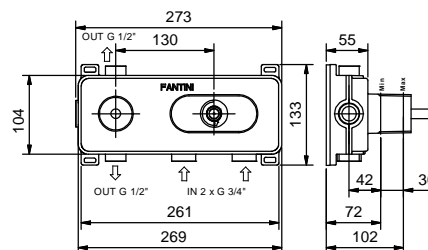

Built-in piece

19 00 D372A

TOTAL PRICE

Chrome
Matt Gun Metal PVD

Brushed Stainless Steel