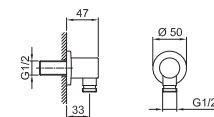

Art. 7034

Water plug

- round backplate
- without shower holder

Chrome 91 02 7034
Matt Gun Metal PVD 91 P5 7034

Brushed Stainless Steel 91 93 7034