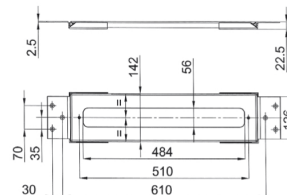

Art. 9325

Mounting plate for deck-mount bathtub mixer

- screw covers
- mounting plate
- without cover plate

NOTE: To be finished with inspectable cover materials