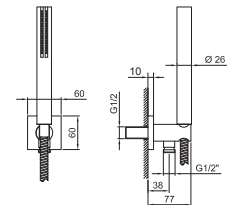

Art. 9673

Handshower

- SUN
- Base material: ABS
- flow restrictor 9 l/min
- anti-lime scale system
- check valve

Chrome 90 02 9673