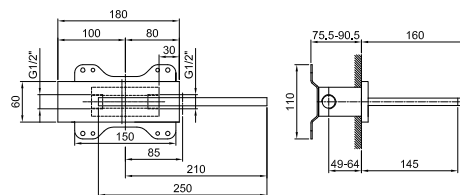

- spout projection 14,5 cm
- right-hand version
- waterfall
- 1/2" inlet

**Art. 5041B**

**External piece**

Chrome 31 02 5041B  
 Matt Gun Metal PVD 31 P5 5041B

**Brushed Stainless Steel 31 93 5041B**

**Art. 5041A**