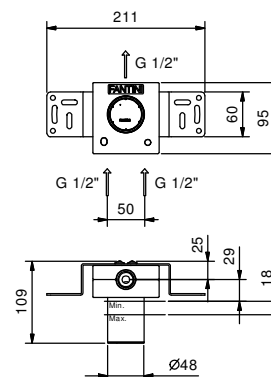

Built-in shower mixer

- handle
- no. 1 1/2" outlet
- 1/2" inlets
- soundproof

Art. G783B

External piece

Chrome 31 02 G783B
Matt Gun Metal PVD 31 P5 G783B

Brushed Stainless Steel 31 93 G783B

Art. M063A

Built-in piece

44 00 M063A

TOTAL PRICE

Chrome
Matt Gun Metal PVD

Brushed Stainless Steel

Built-in shower mixer

- handle
- no. 1 1/2" outlet
- 1/2" inlets
- soundproof

Art. G786B