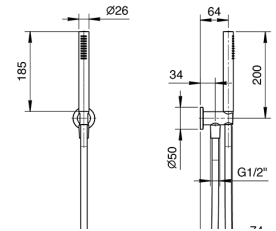

Art. 8093

Shower set

- FIT handshower
- water plug with showerholder
- round backplate
- 150 cm PVC flexible
- 1/2" inlet

Chrome 86 02 8093
Matt Gun Metal PVD 86 P5 8093

Brushed Stainless Steel 86 93 8093

Art. 8052

Shower set

- SUN handshower
- water plug with showerholder
- square backplate
- 150 cm PVC flexible
- 1/2" inlet

NOTE: FIT handshower in PVD and 93 finishes

Chrome 86 02 8052
Matt Gun Metal PVD 86 P5 8052

Brushed Stainless Steel 86 93 8052