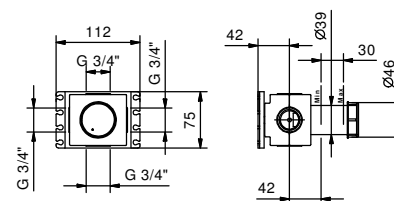

Built-in piece

19 00 D391A

TOTAL PRICE

Chrome
Matt Gun Metal PVD

Brushed Stainless Steel

3/4" built-in thermostatic shower mixer

- nos. 2 3/4" outlets
- handles
- SUN handshower
- for vertical installation only
- water plug with showerholder
- 150 cm PVC flexible
- 3/4" inlets
- soundproof

NOTE: FIT handshower in PVD and 93 finishes

Art. 4712B

External piece

Chrome 31 02 4712B
Matt Gun Metal PVD 31 P5 4712B

Brushed Stainless Steel 31 93 4712B

Art. 4712A