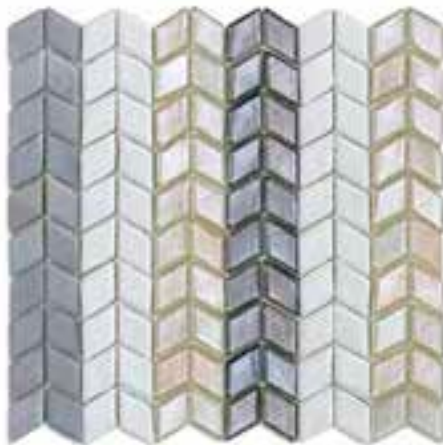

Lines Glacial T45