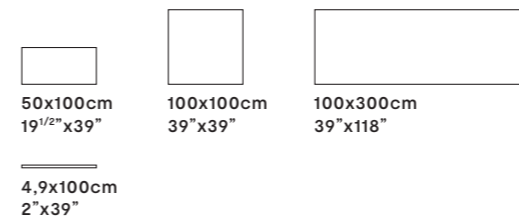

Srw030

Src020

Src030

Re-evolution.

Formati / Sizes ^{RT}

Finiture / Finishes

Nat

residenziale
residential