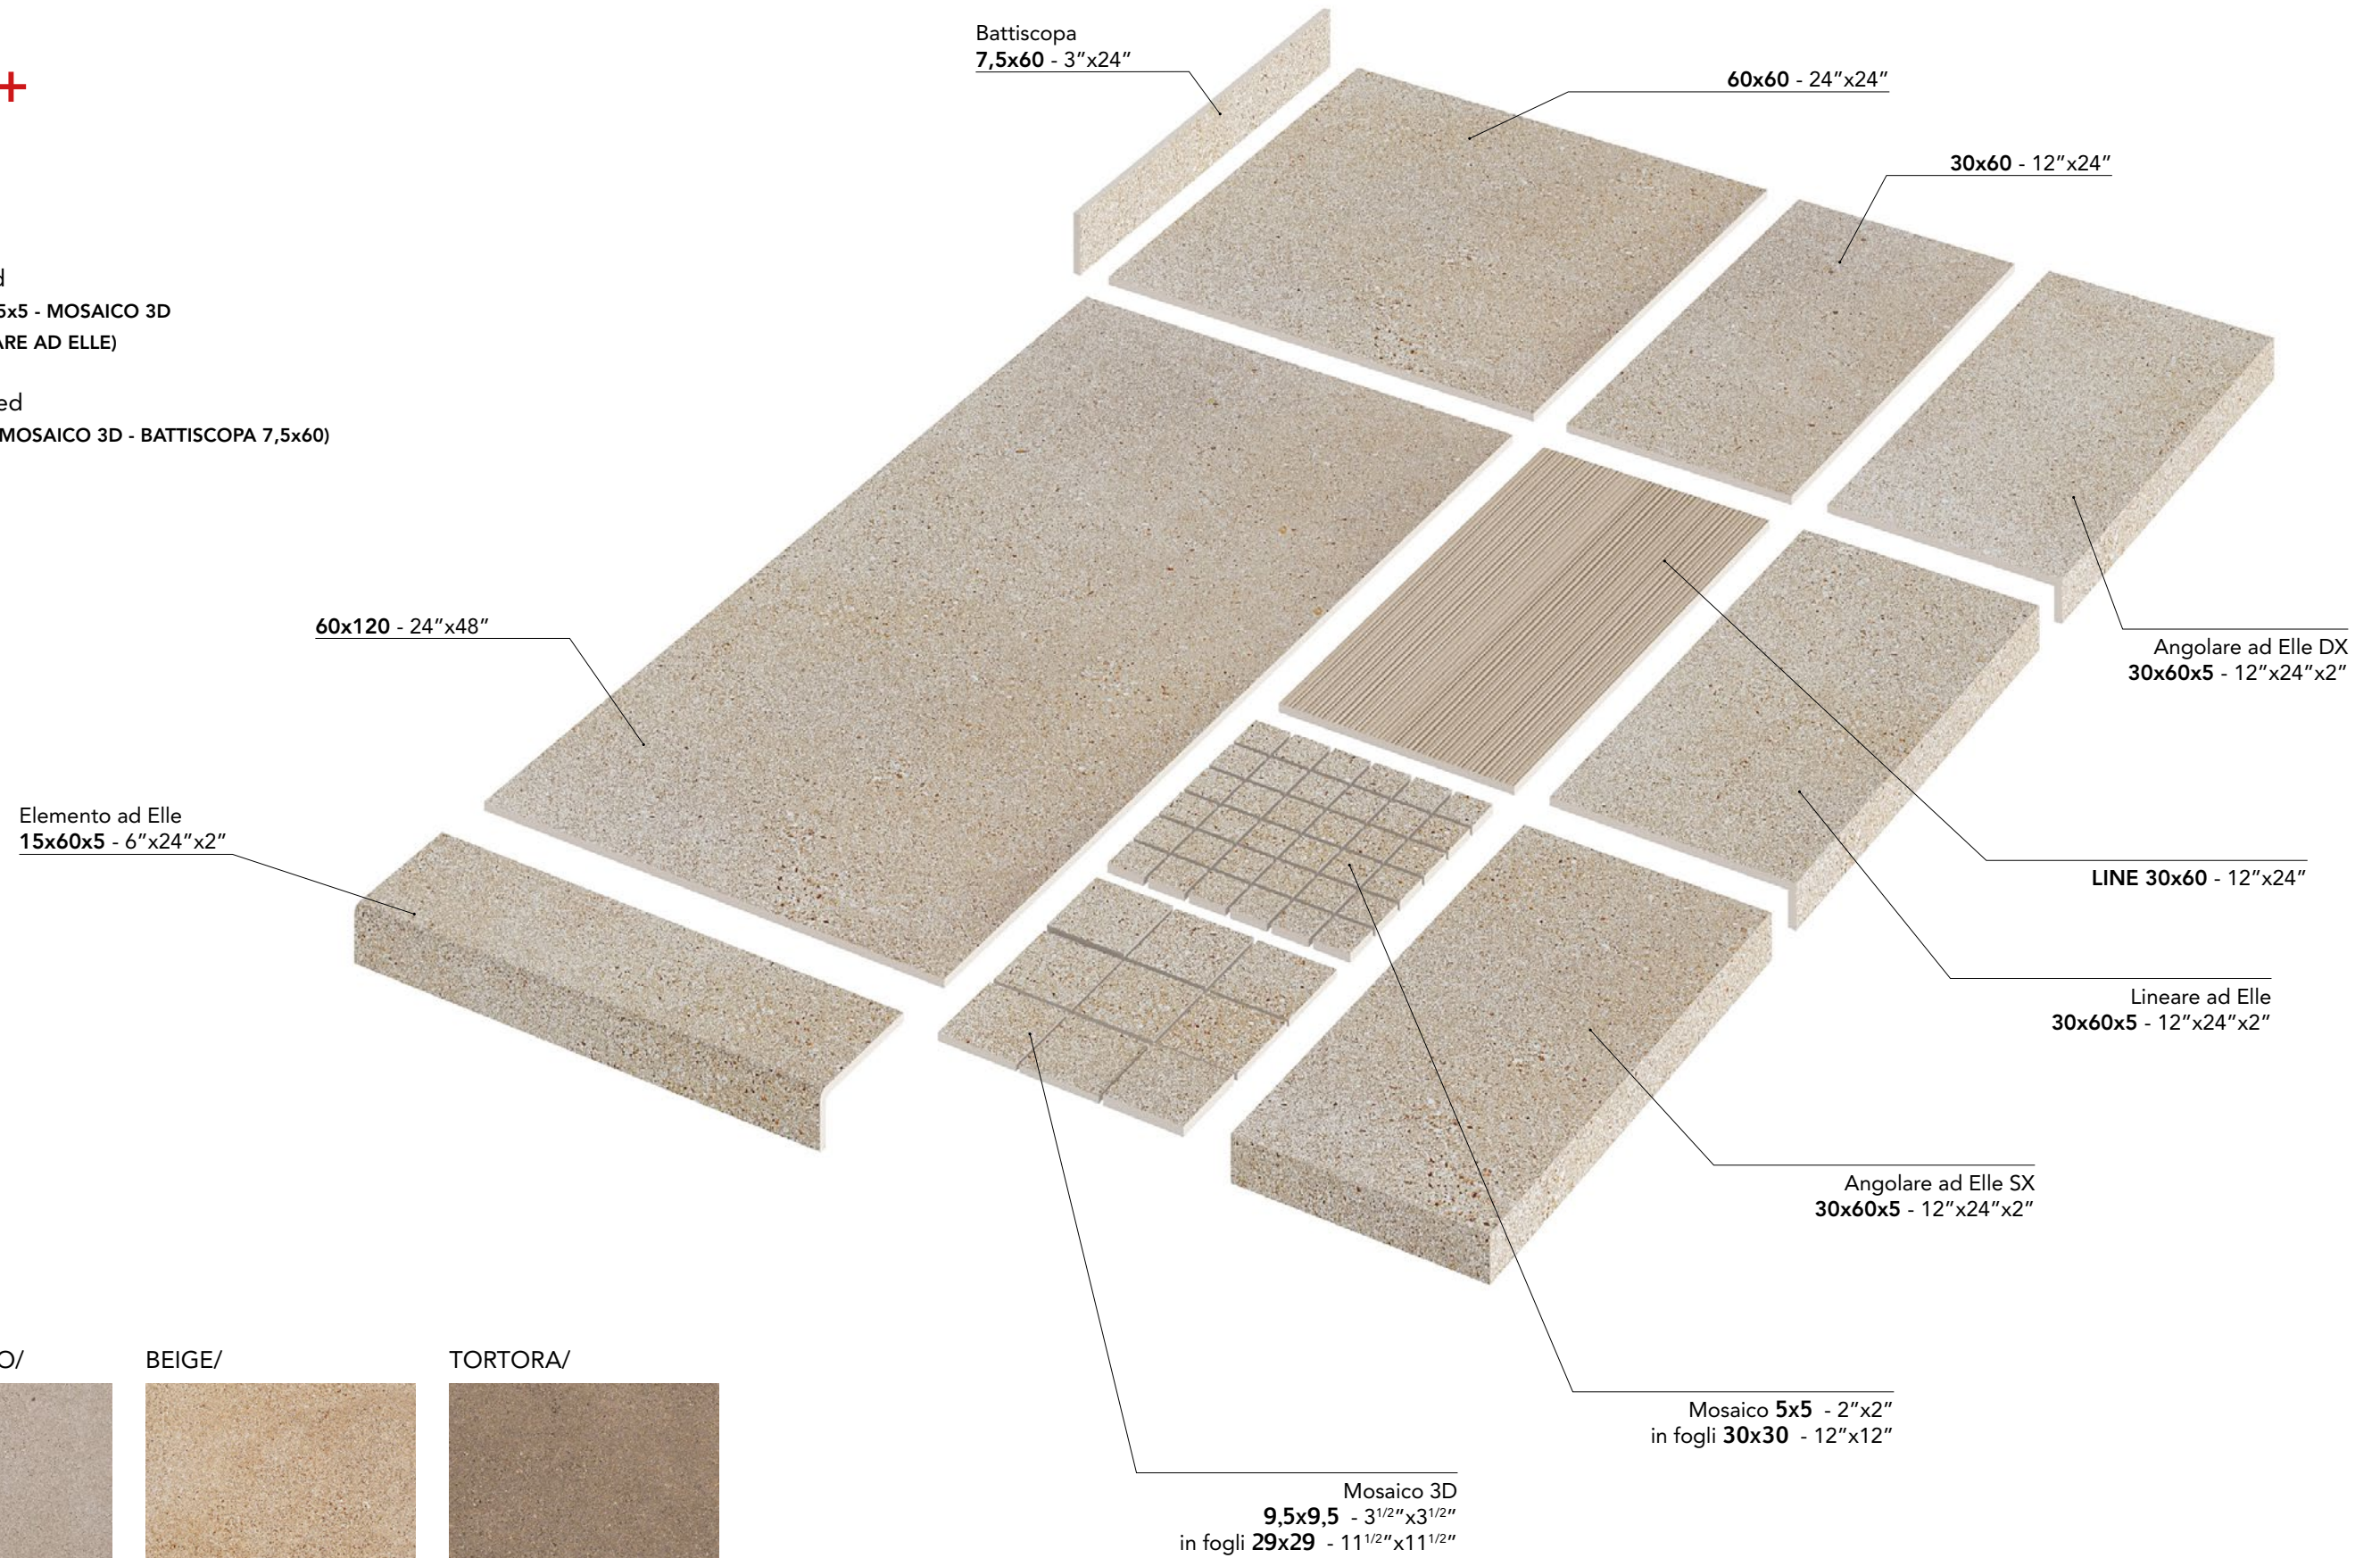

ARENARIA/ gres++

HI-TECH INSIDE

FINITURE DISPONIBILI AVAILABLE FINISHES:

Naturale/Rettificato - Unpolished/Rectified
(60x120 - 60x60 - 30x60 - LINE 30x60 - MOSAICO 5x5 - MOSAICO 3D
BATTISCOPA 7,5x60 - LINEARE AD ELLE - ANGOLARE AD ELLE)

Lucidato/Rettificato - Half Polished/Rectified
(60x120 - 75x75 - 60x60 - 30x60 - MOSAICO 5x5 - MOSAICO 3D - BATTISCOPA 7,5x60)

Esterno/Rettificato - Outdoor/Rectified
(60x60 - 30x60 - Elemento ad Elle)

AVORIO/

GRIGIO CALDO/

BEIGE/

TORTORA/