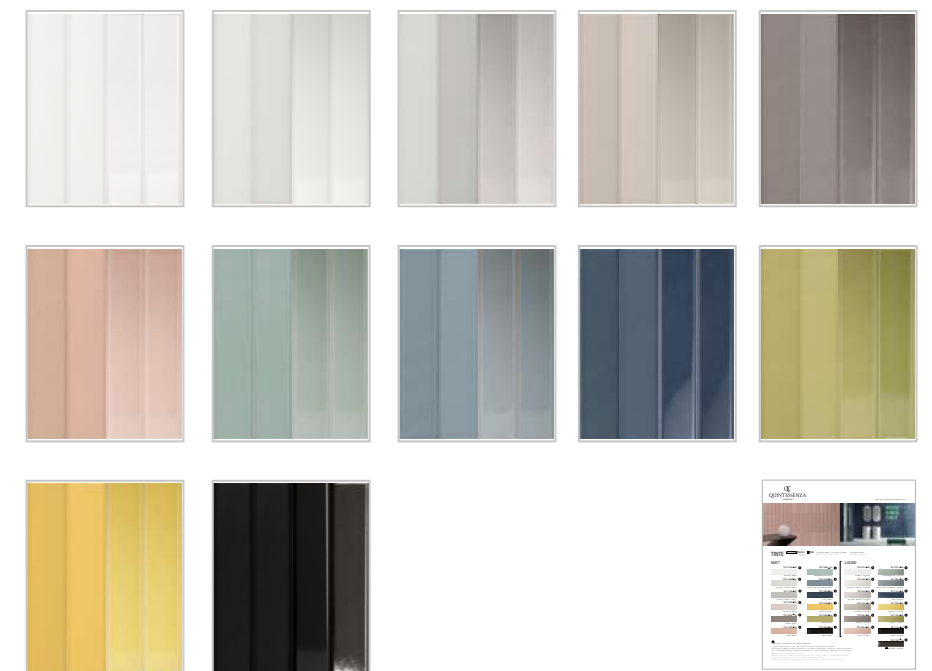

PANNELLI CARTOTECNICA CARDBOARD PANELS

FRONTE FRONT

RETRO BACK

Il pannello in cartotecnica è uno strumento che permette di presentare in maniera semplice e veloce le collezioni QC. Utile perchè consente sia di toccare con mano il prodotto ceramico, sia di visualizzare le info principali come formato, gamma colori, finiture ecc. Le infografiche sono riportate sul retro, per identificare il prodotto basta guardare dove è stato apposto il check. ✓

The cardboard panel is a tool that allows the QC collections to be presented simply and quickly. It is useful because it offers a first-hand experience of the ceramic product while also displaying important information like formats, colour ranges, finishes etc. The back of the panel includes infographics, so products can be identified simply by looking at which box has been ticked. ✓

PANNELLI CARTOTECNICA CARDBOARD PANELS

CODICE CODE
Q/SETPCTMAR

DIMENSIONI SIZES
L 22,8cm x A 31,5cm
L 8.98" x H 12.40"

PESO WEIGHT
4,80 KG/SET

PREZZO PRICE
37,00 €/SET

MAREA

BACK

PANNELLI CARTOTECNICA CARDBOARD PANELS

CODICE CODE
Q/SETPCTCNF

DIMENSIONI SIZES
L 18,9cm x A 18,9cm
L 7.4" x H 7.4"

PESO WEIGHT
6,20 KG/SET

PREZZO PRICE
27,00 €/SET

CONFETTI

BACK

PANNELLI CARTOTECNICA CARDBOARD PANELS

CODICE CODE
Q/SETPCTTNT

DIMENSIONI SIZES
L 20,8cm x A 25,1cm
L 8.2" x H 9.9"

PESO WEIGHT
10,20 KG/SET

PREZZO PRICE
70,00 €/SET

TINTE

BACK