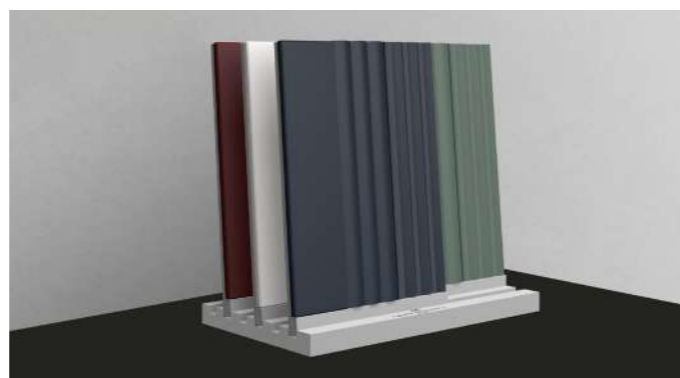

MAREA

PREZZO PRICE 56,00 €