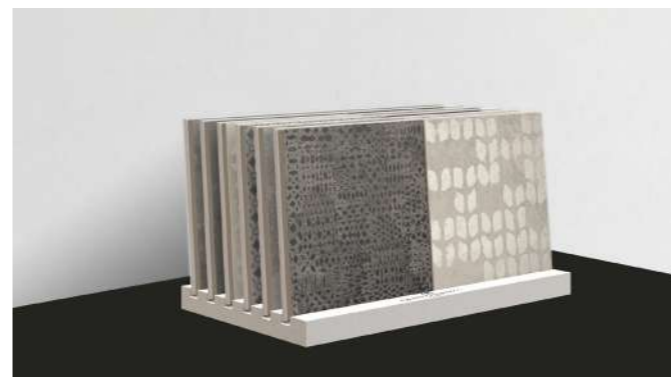

SUPERFCI20

PREZZO PRICE 89,00 €