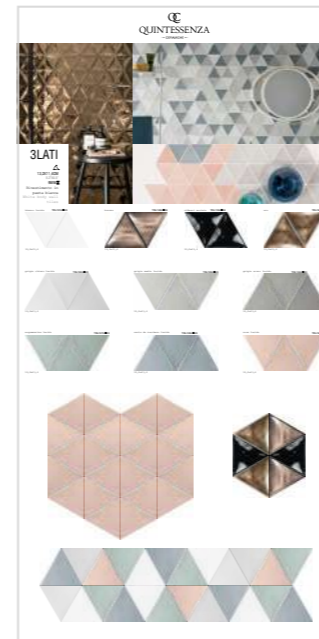

PANNELLI SINOTTICI SYNOPTIC PANELS

DIMENSIONI SIZES
L 100cm x H 200cm
39.37" x 78.74"

PREZZO PRICE
100,00 €

MAREA

Q/SINO2X1MAR

PIGMENTO

Q/SINO2X1PGM

DINTORNI

Q/SINO2X1DNT

MODULO

Q/SINO2X1MDL

Pannelli in legno nobilitato creati per presentare le collezioni QC, contengono: i campioni ceramici nei diversi colori e finiture, le principali infografiche ed alcuni ambienti. Generalmente vengono posizionati all'interno degli espositori e la misura standard è 100x200cm ma si possono realizzare pannelli ad hoc con misure personalizzate.

Synoptic laminated wood presentation panels that hold QC collection tile samples with different colours and finishes and display key infographics and environments. These panels are generally positioned in the display stands, so they have a standard size of 100x200cm, but panels with customised dimensions can be made to order.

CONFETTI

Q/SINO2X1CNF

TINTE

Q/SINO2X1TNT

3LATI

Q/SINO2X1TRL

RIQUADRI

Q/SINO2X1RQD

LOGICA

Q/SINO2X1LOG01

LOGICA

Q/SINO2X1LOG02