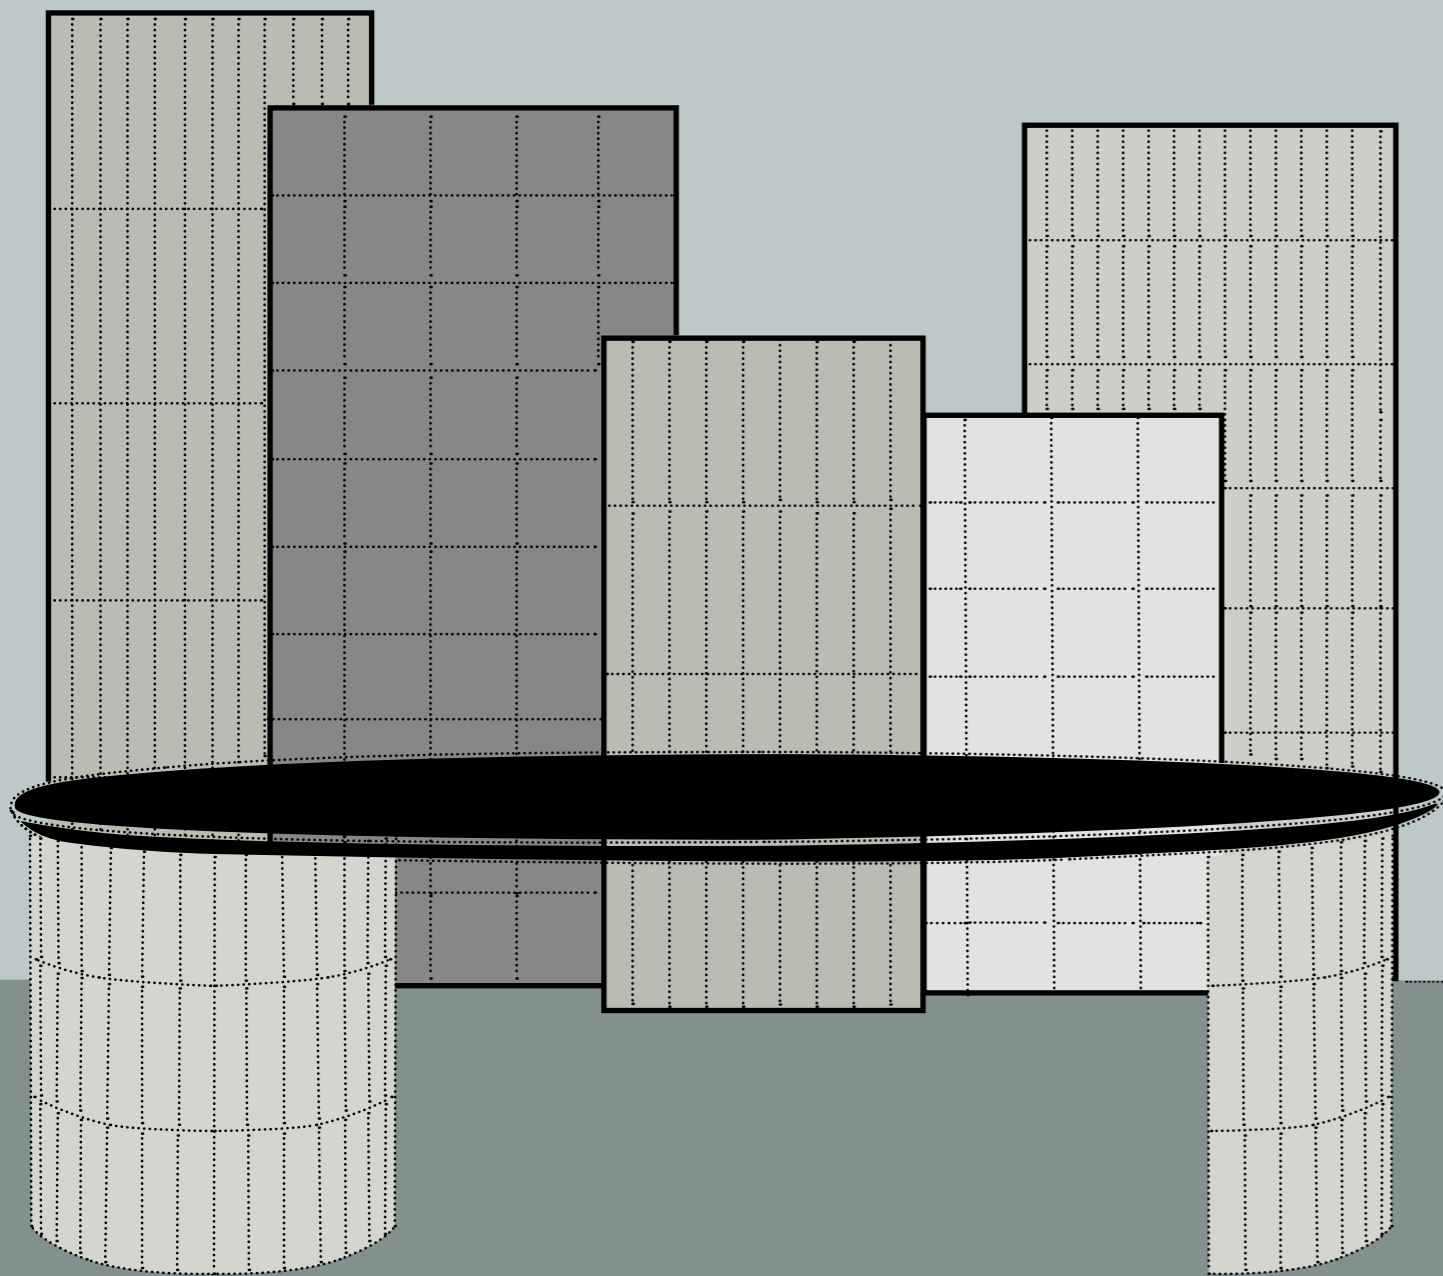

CUSTOM-MADE

- 50 PANNELLI SU MISURA
  MADE-TO-MEASURE PANELS
- 51 VOLUMI 3D RIVESTITI
  3D TILES VOLUMES