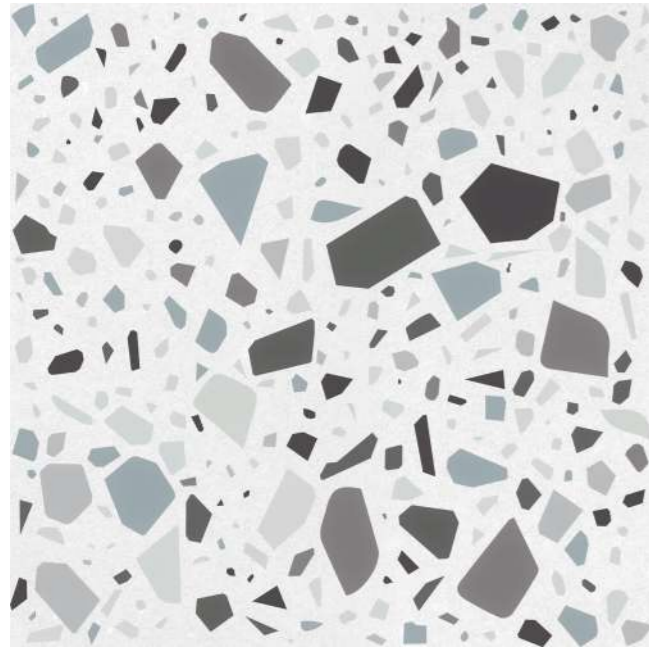

PEZZI SFUSI LOOSE SAMPLES

FRONTE FRONT