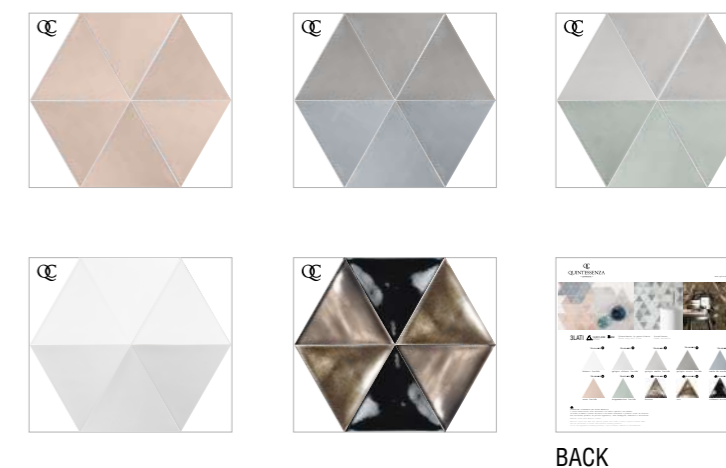

PANNELLI CARTOTECNICA
CARDBOARD PANELS

CODICE CODE
Q/SETPCTDNT

DIMENSIONI SIZES
L 15,2cm x A 30,2cm
L 5.9" x H 11.9"

PESO WEIGHT
10,00 KG/SET

PREZZO PRICE
43,00 €/SET

DINTORNI

PANNELLI CARTOTECNICA
CARDBOARD PANELS

CODICE CODE
Q/SETPCTTRL

DIMENSIONI SIZES
L 26,9cm x A 23,4cm
L 10.6" x H 9.2"

PESO WEIGHT
4,00 KG/SET

PREZZO PRICE
32,00 €/SET

3LATI

PANNELLI CARTOTECNICA
CARDBOARD PANELS

CODICE CODE
Q/SETPCTMDL

DIMENSIONI SIZES
L 34cm x A 23,2cm
L 13.4" x H 9.1"

PESO WEIGHT
8,50 KG/SET

PREZZO PRICE
43,00 €/SET

MODULO

PANNELLI CARTOTECNICA
CARDBOARD PANELS

CODICE CODE
Q/SETPCTLOG

DIMENSIONI SIZES
L 20,3cm x A 20,3cm
L 7.9" x H 7.9"

PESO WEIGHT
7,20 KG/SET

PREZZO PRICE
27,00 €/SET

LOGICA

PANNELLI CARTOTECNICA
CARDBOARD PANELS

CODICE CODE
Q/SETPCTPGM

DIMENSIONI SIZES
L 18,2cm x A 37cm
L 7.7" x H 14.6"

PESO WEIGHT
KG 17,27/SET

PREZZO PRICE
53,00 €/SET

PIGMENTO

PANNELLI CARTOTECNICA
CARDBOARD PANELS

CODICE CODE
Q/SETPCTSFM

DIMENSIONI SIZES
L 19,9cm x A 33,3cm
L 7.8" x H 13.1"

PESO WEIGHT
6,00 KG/SET

PREZZO PRICE
27,00 €/SET

SFUMATURE