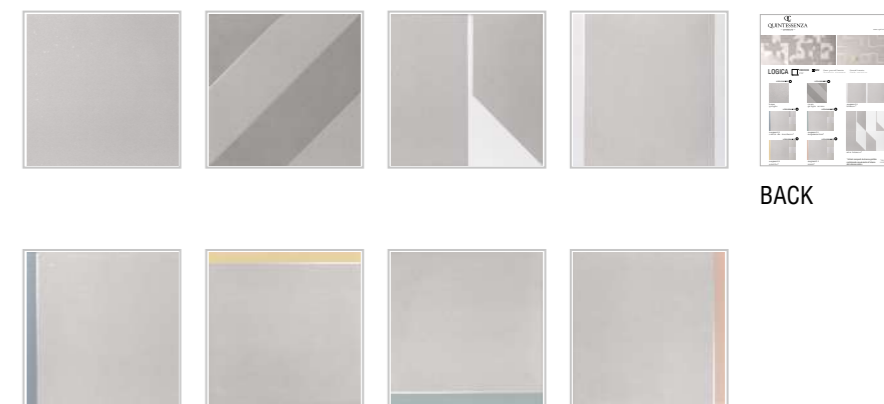

PANNELLI CARTOTECNICA
CARDBOARD PANELS

CODICE CODE
Q/SETPCTDNT

DIMENSIONI SIZES
L 15,2cm x A 30,2cm
L 5.9" x H 11.9"

PESO WEIGHT
10,00 KG/SET

PREZZO PRICE
43,00 €/SET

DINTORNI

PANNELLI CARTOTECNICA
CARDBOARD PANELS

CODICE CODE
Q/SETPCTTRL

DIMENSIONI SIZES
L 26,9cm x A 23,4cm
L 10.6" x H 9.2"

PESO WEIGHT
4,00 KG/SET

PREZZO PRICE
32,00 €/SET

3LATI

PANNELLI CARTOTECNICA
CARDBOARD PANELS

CODICE CODE
Q/SETPCTMDL

DIMENSIONI SIZES
L 34cm x A 23,2cm
L 13.4" x H 9.1"

PESO WEIGHT
8,50 KG/SET

PREZZO PRICE
43,00 €/SET

MODULO

PANNELLI CARTOTECNICA
CARDBOARD PANELS

CODICE CODE
Q/SETPCTLOG

DIMENSIONI SIZES
L 20,3cm x A 20,3cm
L 7.9" x H 7.9"

PESO WEIGHT
7,20 KG/SET

PREZZO PRICE
27,00 €/SET

LOGICA

PANNELLI CARTOTECNICA
CARDBOARD PANELS

CODICE CODE
Q/SETPCTPGM

DIMENSIONI SIZES
L 18,2cm x A 37cm
L 7.7" x H 14.6"

PESO WEIGHT
KG 17,27/SET

PREZZO PRICE
53,00 €/SET

PIGMENTO

PANNELLI CARTOTECNICA
CARDBOARD PANELS

CODICE CODE
Q/SETPCTSFM

DIMENSIONI SIZES
L 19,9cm x A 33,3cm
L 7.8" x H 13.1"

PESO WEIGHT
6,00 KG/SET

PREZZO PRICE
27,00 €/SET

SFUMATURE