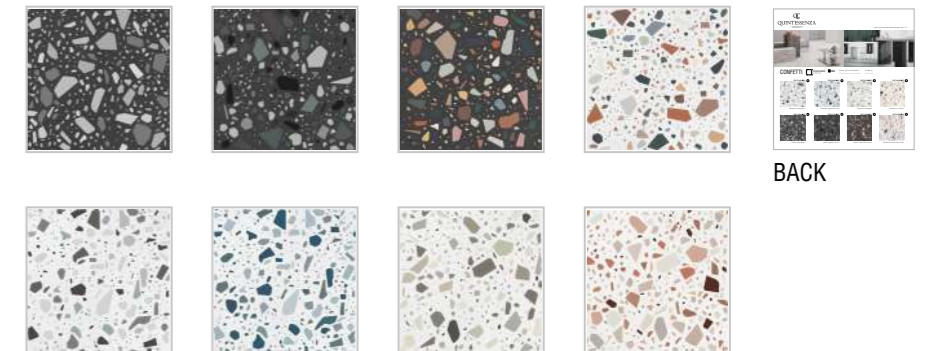

BACK

PANNELLI CARTOTECNICA CARDBOARD PANELS

CODICE CODE
Q/SETPCTTNT

DIMENSIONI SIZES
L 20,8cm x A 25,1cm
L 8.2" x H 9.9"

PESO WEIGHT
10,20 KG/SET

PREZZO PRICE
70,00 €/SET

TINTE