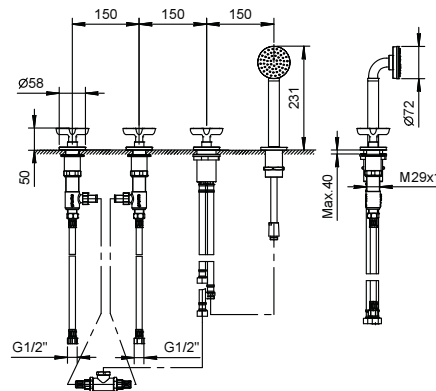

Deck-mount bathtub mixer

- handles
- without spout
- 4-hole
- **2-way** diverter with turning knob
- ICONA handshower
- 150 cm flexible
- 90° ceramic cartridge
- 1/2" inlets
- flexible supply lines

Chrome	53 02 R067
Matt Black	53 13 R067
Nickel PVD	53 95 R067
Matt Gun Metal PVD	53 P5 R067
Matt British Gold PVD	53 P6 R067
Matt Copper PVD	53 P9 R067
Pure Brass PVD	53 Q7 R067
Raw Metal PVD	53 Q8 R067