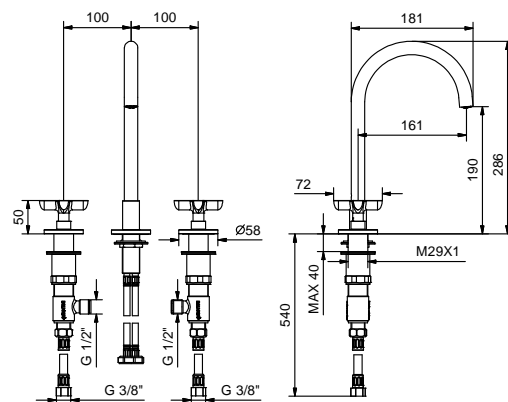

Art. R007W

lead $\varnothing$ free

3-hole washbasin mixer

- spout projection 16 cm
- handles
- flow restrictor 5 l/min at 3 bar
- 90° ceramic cartridge
- flexible supply lines
- WITHOUT WASTE

Chrome	53 02 R007W
Matt Black	53 13 R007W
Nickel PVD	53 95 R007W
Matt Gun Metal PVD	53 P5 R007W
Matt British Gold PVD	53 P6 R007W
Matt Copper PVD	53 P9 R007W
Pure Brass PVD	53 Q7 R007W
Raw Metal PVD	53 Q8 R007W