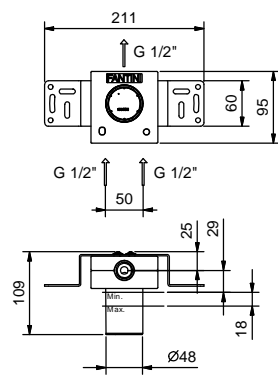

TOTAL PRICE

- Chrome
- Matt Black
- Nickel PVD
- Matt Gun Metal PVD
- Matt British Gold PVD
- Matt Copper PVD
- Pure Brass PVD
- Raw Metal PVD