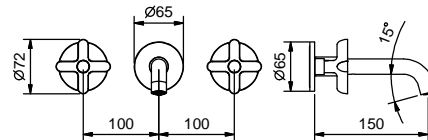

lead \varnothing free

Wall-mount washbasin mixer

- spout projection 15 cm
- handles
- flow restrictor 5 l/min at 3 bar
- 90° ceramic cartridge
- 1/2" inlets
- WITHOUT WASTE

Art. R010B

External piece

Chrome	53 02 R010B
Matt Black	53 13 R010B
Nickel PVD	53 95 R010B
Matt Gun Metal PVD	53 P5 R010B
Matt British Gold PVD	53 P6 R010B
Matt Copper PVD	53 P9 R010B
Pure Brass PVD	53 Q7 R010B
Raw Metal PVD	53 Q8 R010B