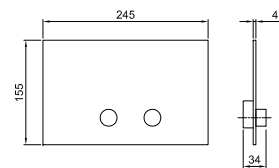

Art. 8402

Flush actuator plate

- Base material: stainless steel
- projecting push-button controls
- with round controls
- compatible with GEBERIT SIGMA8, SIGMA12
- without visible fixing system

N.B. complete finishing list in the section miscellaneous articles at the end of the pricelist

Brilliant Stainless Steel	91 38 8402
Matt Black	91 13 8402
Nickel PVD	91 95 8402
Matt Gun Metal PVD	91 P5 8402
Matt British Gold PVD	91 P6 8402
Matt Copper PVD	91 P9 8402
Pure Brass PVD	91 Q7 8402
Raw Metal PVD	91 Q8 8402

Art. 8403

Flush actuator plate

- Base material: stainless steel
- flush fit controls
- with square controls
- compatible with GEBERIT SIGMA8, SIGMA12
- without visible fixing system

N.B. complete finishing list in the section miscellaneous articles at the end of the pricelist

Brilliant Stainless Steel	91 38 8403
Matt Black	91 13 8403
Nickel PVD	91 95 8403
Matt Gun Metal PVD	91 P5 8403
Matt British Gold PVD	91 P6 8403
Matt Copper PVD	91 P9 8403
Pure Brass PVD	91 Q7 8403
Raw Metal PVD	91 Q8 8403

Art. 8486

Double-function hydrobrush

- for WC cleaning
- for personal care if used with a shower mixer
- water plug with showerholder
- stop valve
- Base material: brass
- round backplate
- 120 cm PVC flexible
- 1/2" inlet

N.B. complete finishing list in the section miscellaneous articles at the end of the pricelist

Chrome	91 02 8486
Matt Black	91 13 8486
Nickel PVD	91 95 8486
Matt Gun Metal PVD	91 P5 8486
Matt British Gold PVD	91 P6 8486
Matt Copper PVD	91 P9 8486

Art. W001

Bathtub drain

- with handle
- WITH WASTE

N.B. complete finishing list in the section miscellaneous articles at the end of the pricelist

Chrome	91 02 W001
Matt Black	91 13 W001
Nickel PVD	91 95 W001
Matt Gun Metal PVD	91 P5 W001
Matt British Gold PVD	91 P6 W001
Matt Copper PVD	91 P9 W001