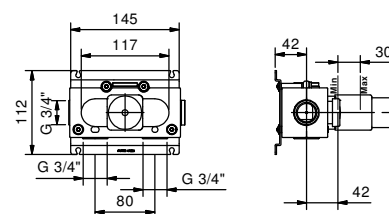

TOTAL PRICE

- Chrome
- Matt Black
- Nickel PVD
- Matt Gun Metal PVD
- Matt British Gold PVD
- Pure Brass PVD
- Raw Metal PVD