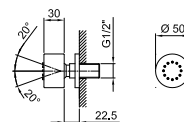

Art. 9248

Lateral body spray

- Base material: brass
- adjustable
- anti-lime scale system
- 1/2" inlet

Chrome	86 02 9248
Matt Black	86 13 9248
Nickel PVD	86 95 9248
Matt Gun Metal PVD	86 P5 9248
Matt British Gold PVD	86 P6 9248
Matt Copper PVD	86 P9 9248