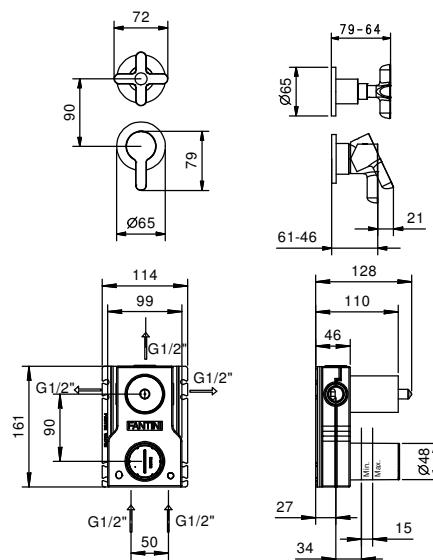

Built-in shower mixer

- handles
- **3-way** diverter with turning knob
- 1/2" inlets
- soundproof

Art. R487B

External piece

Chrome	53 Q2 R487B
Matt Black	53 I3 R487B
Nickel PVD	53 95 R487B
Matt Gun Metal PVD	53 P5 R487B
Matt British Gold PVD	53 P6 R487B
Matt Copper PVD	53 P9 R487B
Pure Brass PVD	53 Q7 R487B
Raw Metal PVD	53 Q8 R487B

Art. M587A

Built-in piece

44 00 M587A

TOTAL PRICE

- Chrome
- Matt Black
- Nickel PVD
- Matt Gun Metal PVD
- Matt British Gold PVD
- Matt Copper PVD
- Pure Brass PVD
- Raw Metal PVD