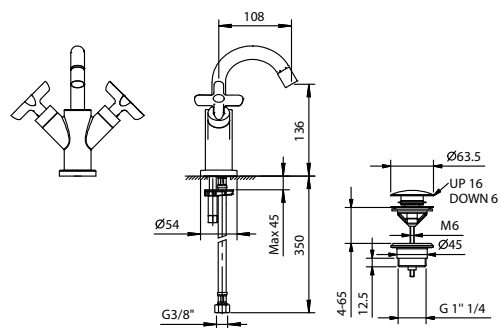

Chrome	53 02 R062F
Matt Black	53 13 R062F
Nickel PVD	53 95 R062F
Matt Gun Metal PVD	53 P5 R062F
Matt British Gold PVD	53 P6 R062F
Matt Copper PVD	53 P9 R062F