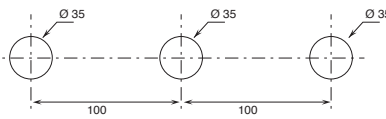

The built-in 3/4" thermostatic shower mixer is available:

- **art. R731B+D331A** - 1 outlet
- **art. R772B+D372A** - 2 outlets
- **art. R773B+D373A** - 3 outlets