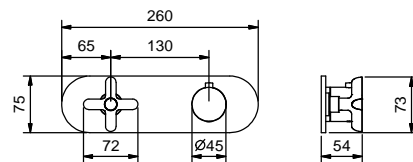

3/4" built-in thermostatic shower mixer

- handles
- **3-way** shut-off diverter with turning knob
- for horizontal installation only
- 3/4" inlets

Art. R773B

External piece

Chrome	53 Q2 R773B
Matt Black	53 I3 R773B
Nickel PVD	53 95 R773B
Matt Gun Metal PVD	53 P5 R773B
Matt British Gold PVD	53 P6 R773B
Matt Copper PVD	53 P9 R773B
Pure Brass PVD	53 Q7 R773B
Raw Metal PVD	53 Q8 R773B