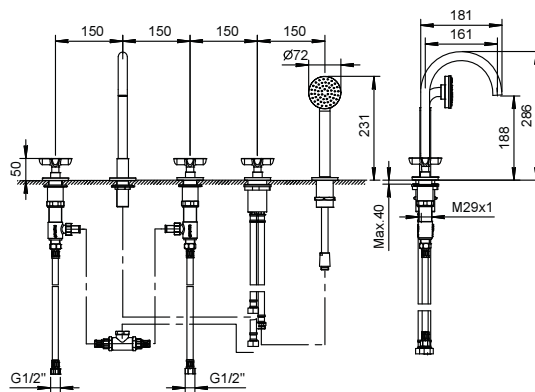

- handles
- without spout
- **2-way** diverter with turning knob
- ICONA handshower
- water plug with showerholder
- 150 cm PVC flexible
- 90° ceramic cartridge
- 1/2" inlets

Art. R017B

External piece

Chrome	53 02 R017B
Matt Black	53 13 R017B
Nickel PVD	53 95 R017B
Matt Gun Metal PVD	53 P5 R017B
Matt British Gold PVD	53 P6 R017B
Matt Copper PVD	53 P9 R017B
Pure Brass PVD	53 Q7 R017B
Raw Metal PVD	53 Q8 R017B

- spout projection 16 cm
- handles
- 5-hole
- **2-way** diverter with turning knob
- ICONA handshower
- 150 cm flexible
- 90° ceramic cartridge
- 1/2" inlets
- flexible supply lines

Chrome	53 02 R065
Matt Black	53 13 R065
Nickel PVD	53 95 R065
Matt Gun Metal PVD	53 P5 R065
Matt British Gold PVD	53 P6 R065
Matt Copper PVD	53 P9 R065
Pure Brass PVD	53 Q7 R065
Raw Metal PVD	53 Q8 R065