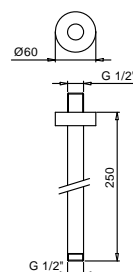

OPTIONAL Built-in part for plasterboard

Art. W046 91 00 W046

Art. 9236

Shower arm

- 25 cm long
- round backplate
- ceiling-mount
- 1/2" inlet

Chrome	86 02 9236
Matt Black	86 13 9236
Nickel PVD	86 95 9236
Matt Gun Metal PVD	86 P5 9236
Matt British Gold PVD	86 P6 9236
Matt Copper PVD	86 P9 9236
Pure Brass PVD	86 Q7 9236
Raw Metal PVD	86 Q8 9236