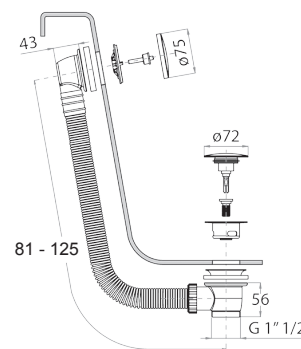

Art. 8402

Flush actuator plate

- Base material: stainless steel
- projecting push-button controls
- with round controls
- compatible with GEBERIT SIGMA8, SIGMA12
- without visible fixing system

N.B. complete finishing list in the section miscellaneous articles at the end of the pricelist

Brilliant Stainless Steel	91 38 8402
Matt Black	91 13 8402
Nickel PVD	91 95 8402
Matt Gun Metal PVD	91 P5 8402
Matt British Gold PVD	91 P6 8402
Matt Copper PVD	91 P9 8402
Pure Brass PVD	91 Q7 8402
Raw Metal PVD	91 Q8 8402

Art. 8403

Flush actuator plate

- Base material: stainless steel
- flush fit controls
- with square controls
- compatible with GEBERIT SIGMA8, SIGMA12
- without visible fixing system

N.B. complete finishing list in the section miscellaneous articles at the end of the pricelist

Brilliant Stainless Steel	91 38 8403
Matt Black	91 13 8403
Nickel PVD	91 95 8403
Matt Gun Metal PVD	91 P5 8403
Matt British Gold PVD	91 P6 8403
Matt Copper PVD	91 P9 8403
Pure Brass PVD	91 Q7 8403
Raw Metal PVD	91 Q8 8403

Art. 8486

Double-function hydrobrush

- for WC cleaning
- for personal care if used with a shower mixer
- water plug with showerholder
- stop valve
- Base material: brass
- round backplate
- 120 cm PVC flexible
- 1/2" inlet

N.B. complete finishing list in the section miscellaneous articles at the end of the pricelist

Chrome	91 02 8486
Matt Black	91 13 8486
Nickel PVD	91 95 8486
Matt Gun Metal PVD	91 P5 8486
Matt British Gold PVD	91 P6 8486
Matt Copper PVD	91 P9 8486

Art. W001

Bathtub drain

- with handle
- WITH WASTE

N.B. complete finishing list in the section miscellaneous articles at the end of the pricelist

Chrome	91 02 W001
Matt Black	91 13 W001
Nickel PVD	91 95 W001
Matt Gun Metal PVD	91 P5 W001
Matt British Gold PVD	91 P6 W001
Matt Copper PVD	91 P9 W001