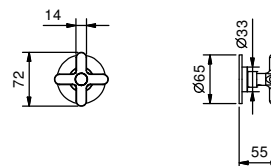

3/4" stop valve

- handle
- 90° ceramic cartridge
- 3/4" inlets
- soundproof

Art. R791B

External piece

Chrome	53 02 R791B
Matt Black	53 13 R791B
Nickel PVD	53 95 R791B
Matt Gun Metal PVD	53 P5 R791B
Matt British Gold PVD	53 P6 R791B
Matt Copper PVD	53 P9 R791B
Pure Brass PVD	53 Q7 R791B
Raw Metal PVD	53 Q8 R791B