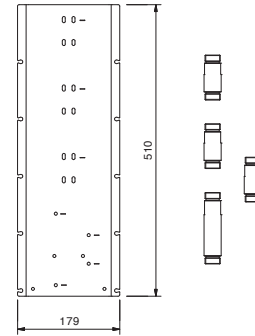

EXAMPLE OF COMBINATION - 1 OUTLET

EXAMPLE OF COMBINATION - 2 OUTLETS

91 00 W042

Art. W043

OPTIONAL - Easy Fix System

- plate and connections:
- for an easy both horizontal and vertical installation of the thermostatic mixers:
 - to install art- D300A / D391A - **3 outlets**