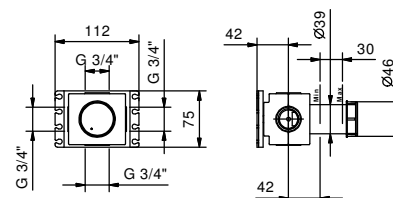

Built-in piece

19 00 D391A