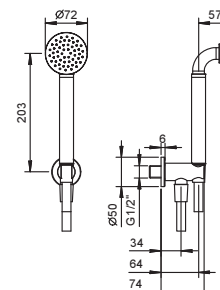

OPTIONAL Built-in part for plasterboard

Art. W046

91 00 W046

Art. 9237

Shower arm

- 45 cm long
- round backplate
- ceiling-mount
- 1/2" inlet

Chrome	86 02 9237
Matt Black	86 13 9237
Nickel PVD	86 95 9237
Matt Gun Metal PVD	86 P5 9237
Matt British Gold PVD	86 P6 9237
Matt Copper PVD	86 P9 9237
Pure Brass PVD	86 Q7 9237
Raw Metal PVD	86 Q8 9237

OPTIONAL Built-in part for plasterboard

Art. W046

91 00 W046

Art. R043

Shower set

- ICONA handshower
- water plug with showerholder
- round backplate
- 150 cm PVC flexible
- 1/2" inlet

Chrome	53 02 R043
Matt Black	53 13 R043
Nickel PVD	53 95 R043
Matt Gun Metal PVD	53 P5 R043
Matt British Gold PVD	53 P6 R043
Matt Copper PVD	53 P9 R043
Pure Brass PVD	53 Q7 R043
Raw Metal PVD	53 Q8 R043