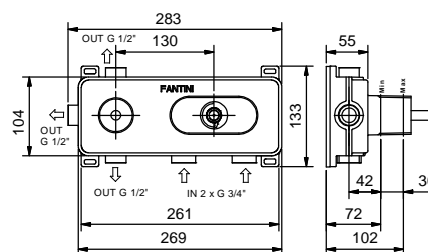

TOTAL PRICE

- Chrome
- Matt Black
- Nickel PVD
- Matt Gun Metal PVD
- Matt British Gold PVD
- Matt Copper PVD
- Pure Brass PVD
- Raw Metal PVD