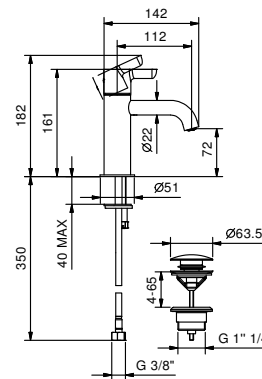

Art. R404F

lead \varnothing free

Single-hole washbasin mixer

- spout projection 11 cm
- handle
- flow restrictor 5 l/min at 3 bar
- flexible supply lines
- WITH pop-up WASTE

Chrome	53 02 R404F
Matt Black	53 13 R404F
Nickel PVD	53 95 R404F
Matt Gun Metal PVD	53 P5 R404F
Matt British Gold PVD	53 P6 R404F
Matt Copper PVD	53 P9 R404F
Pure Brass PVD	53 Q7 R404F
Raw Metal PVD	53 Q8 R404F