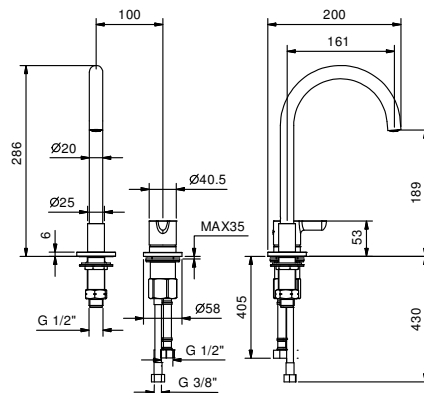

Art. R056F

lead \varnothing free

Single-hole washbasin mixer

- spout projection 16 cm
- handles
- flow restrictor 5 l/min at 3 bar
- 90° ceramic cartridge
- flexible supply lines
- WITH pop-up WASTE

Chrome	53 02 R056F
Matt Black	53 13 R056F
Nickel PVD	53 95 R056F
Matt Gun Metal PVD	53 P5 R056F
Matt British Gold PVD	53 P6 R056F
Matt Copper PVD	53 P9 R056F

Art. R504W

lead \emptyset free

2-hole washbasin mixer

- spout projection 16 cm
- handle
- flow restrictor 5 l/min at 3 bar
- flexible supply lines
- WITHOUT WASTE

Chrome	53 Q2 R504W
Matt Black	53 T3 R504W
Nickel PVD	53 R5 R504W
Matt Gun Metal PVD	53 P5 R504W
Matt British Gold PVD	53 P6 R504W
Matt Copper PVD	53 P9 R504W
Pure Brass PVD	53 Q7 R504W
Raw Metal PVD	53 Q8 R504W