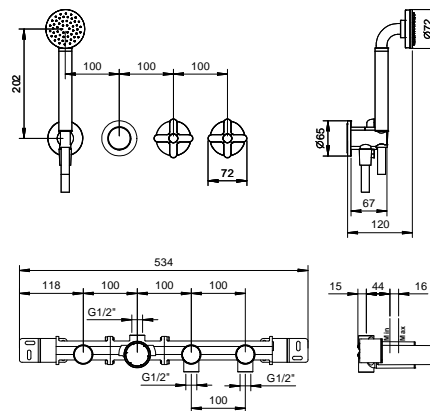

Built-in bathtub/shower mixer

- handles
- without spout
- **2-way** diverter with turning knob
- ICONA handshower
- water plug with showerholder
- 150 cm PVC flexible
- 90° ceramic cartridge
- 1/2" inlets

External piece

Chrome	53 02 R017B
Matt Black	53 13 R017B
Nickel PVD	53 95 R017B
Matt Gun Metal PVD	53 P5 R017B
Matt British Gold PVD	53 P6 R017B
Matt Copper PVD	53 P9 R017B
Pure Brass PVD	53 Q7 R017B
Raw Metal PVD	53 Q8 R017B

Built-in piece

44 00 R017A

TOTAL PRICE

- Chrome
- Matt Black
- Nickel PVD
- Matt Gun Metal PVD
- Matt British Gold PVD
- Matt Copper PVD
- Pure Brass PVD
- Raw Metal PVD

Art. R065