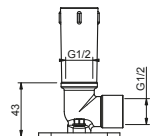

OPTIONAL Built-in part for plasterboard

Art. W046 91 00 W046