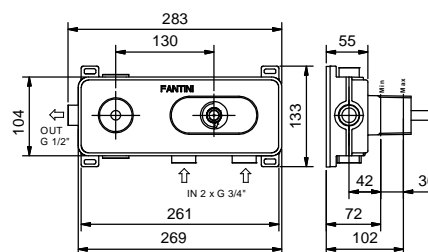

TOTAL PRICE

- Chrome
- Matt Black
- Nickel PVD
- Matt Gun Metal PVD
- Matt British Gold PVD
- Matt Copper PVD
- Pure Brass PVD
- Raw Metal PVD