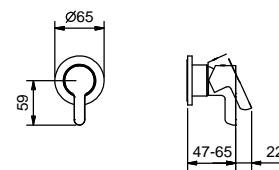

Built-in shower mixer

- handle
- no. 1 1/2" outlet
- 1/2" inlets
- soundproof

Art. R063B

External piece

Chrome	53 02 R063B
Matt Black	53 13 R063B
Nickel PVD	53 95 R063B
Matt Gun Metal PVD	53 P5 R063B
Matt British Gold PVD	53 P6 R063B
Matt Copper PVD	53 P9 R063B
Pure Brass PVD	53 Q7 R063B
Raw Metal PVD	53 Q8 R063B