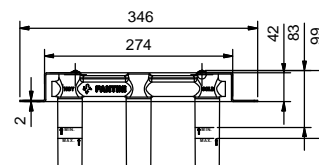

Art. R010A

Built-in piece

44 00 R010A

TOTAL PRICE

- Chrome
- Matt Black
- Nickel PVD
- Matt Gun Metal PVD
- Matt British Gold PVD
- Matt Copper PVD
- Pure Brass PVD
- Raw Metal PVD