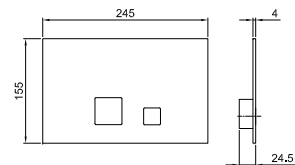

Art. 8402

Flush actuator plate

- Base material: stainless steel
- projecting push-button controls
- with round controls
- compatible with GEBERIT SIGMA8, SIGMA12
- without visible fixing system

N.B. complete finishing list in the section miscellaneous articles at the end of the pricelist

Brilliant Stainless Steel	91 38 8402
Matt Black	91 13 8402
Nickel PVD	91 95 8402
Matt Gun Metal PVD	91 P5 8402
Matt British Gold PVD	91 P6 8402
Matt Copper PVD	91 P9 8402
Pure Brass PVD	91 Q7 8402
Raw Metal PVD	91 Q8 8402

Art. 8403

Flush actuator plate

- Base material: stainless steel
- flush fit controls
- with square controls
- compatible with GEBERIT SIGMA8, SIGMA12
- without visible fixing system

N.B. complete finishing list in the section miscellaneous articles at the end of the pricelist

Brilliant Stainless Steel	91 38 8403
Matt Black	91 13 8403
Nickel PVD	91 95 8403
Matt Gun Metal PVD	91 P5 8403
Matt British Gold PVD	91 P6 8403
Matt Copper PVD	91 P9 8403
Pure Brass PVD	91 Q7 8403
Raw Metal PVD	91 Q8 8403

Art. 8486

Double-function hydrobrush

- for WC cleaning
- for personal care if used with a shower mixer
- water plug with showerholder
- stop valve
- Base material: brass
- round backplate
- 120 cm PVC flexible
- 1/2" inlet

N.B. complete finishing list in the section miscellaneous articles at the end of the pricelist

Chrome	91 02 8486
Matt Black	91 13 8486
Nickel PVD	91 95 8486
Matt Gun Metal PVD	91 P5 8486
Matt British Gold PVD	91 P6 8486
Matt Copper PVD	91 P9 8486

Art. W001

Bathtub drain

- with handle
- WITH WASTE

N.B. complete finishing list in the section miscellaneous articles at the end of the pricelist

Chrome	91 02 W001
Matt Black	91 13 W001
Nickel PVD	91 95 W001
Matt Gun Metal PVD	91 P5 W001
Matt British Gold PVD	91 P6 W001
Matt Copper PVD	91 P9 W001