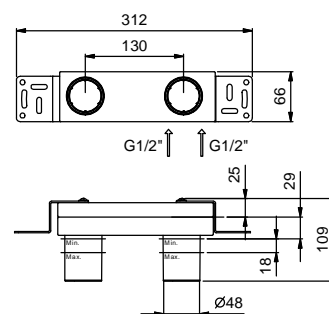

TOTAL PRICE

Chrome	
Matt Black	
Nickel PVD	
Matt Gun Metal PVD	
Matt British Gold PVD	
Matt Copper PVD	
Pure Brass PVD	
Raw Metal PVD