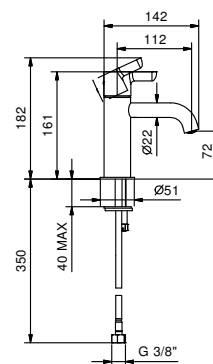

Single-hole washbasin mixer

- spout projection 11 cm
- handle
- flow restrictor 5 l/min at 3 bar
- flexible supply lines
- WITHOUT WASTE

Chrome	53 02 R404WF
Matt Black	53 13 R404WF
Nickel PVD	53 95 R404WF
Matt Gun Metal PVD	53 P5 R404WF
Matt British Gold PVD	53 P6 R404WF
Matt Copper PVD	53 P9 R404WF
Pure Brass PVD	53 Q7 R404WF
Raw Metal PVD	53 Q8 R404WF