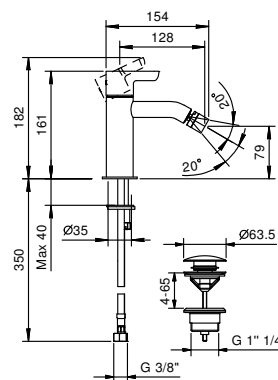

Art. R408F

Single-hole bidet mixer

- spout projection 12,5 cm
- handle
- flow restrictor 5 l/min at 3 bar
- articulated aerator
- flexible supply lines
- WITH pop-up WASTE

Chrome	53 02 R408F
Matt Black	53 13 R408F
Nickel PVD	53 95 R408F
Matt Gun Metal PVD	53 P5 R408F
Matt British Gold PVD	53 P6 R408F
Matt Copper PVD	53 P9 R408F
Pure Brass PVD	53 Q7 R408F
Raw Metal PVD	53 Q8 R408F