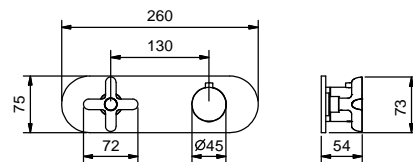

3/4" built-in thermostatic shower mixer

- handles
- no. 1 1/2" outlet
- for horizontal installation only
- 3/4" inlets

Art. R731B

External piece

Chrome	53 02 R731B
Matt Black	53 13 R731B
Nickel PVD	53 95 R731B
Matt Gun Metal PVD	53 P5 R731B
Matt British Gold PVD	53 P6 R731B
Matt Copper PVD	53 P9 R731B
Pure Brass PVD	53 Q7 R731B
Raw Metal PVD	53 Q8 R731B