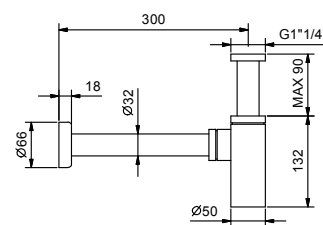

Art. 9234

Bottle trap

- 1" 1/4
- for washbasin

N.B. complete finishing list in the section miscellaneous articles at the end of the pricelist

Chrome	91 02 9234
Matt Black	91 13 9234
Nickel PVD	91 95 9234
Matt Gun Metal PVD	91 P5 9234
Matt British Gold PVD	91 P6 9234
Matt Copper PVD	91 P9 9234
Pure Brass PVD	91 Q7 9234
Raw Metal PVD	91 Q8 9234