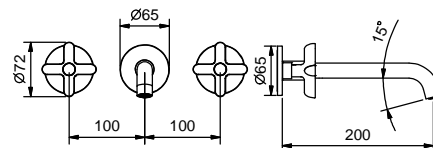

- spout projection 20 cm
- handles
- flow restrictor 5 l/min at 3 bar
- 90° ceramic cartridge
- 1/2" inlets
- WITHOUT WASTE

Art. R013B

External piece

Chrome	53 02 R013B
Matt Black	53 13 R013B
Nickel PVD	53 95 R013B
Matt Gun Metal PVD	53 P5 R013B
Matt British Gold PVD	53 P6 R013B
Matt Copper PVD	53 P9 R013B
Pure Brass PVD	53 Q7 R013B
Raw Metal PVD	53 Q8 R013B