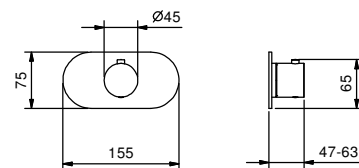

External piece

Chrome	87 Q2 R700B
Matt Black	87 I3 R700B
Nickel PVD	87 95 R700B
Matt Gun Metal PVD	87 P5 R700B
Matt British Gold PVD	87 P6 R700B
Pure Brass PVD	87 Q7 R700B
Raw Metal PVD	87 Q8 R700B