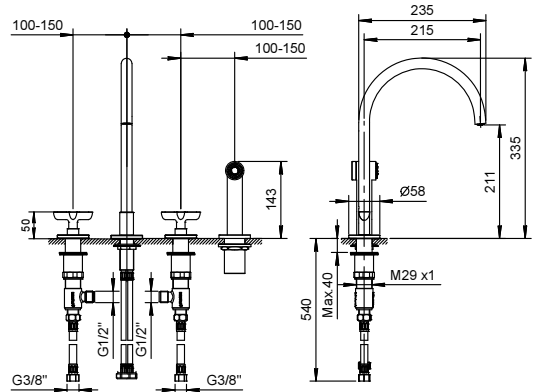

Sink mixer

- spout projection 21,5 cm
- handles
- turning spout
- detached one jet pull-out handshower with on/off push button
- 4-hole
- flow restrictor 8 l/min at 3 bar
- 90° ceramic cartridge
- flexible supply lines
- WITHOUT WASTE

Chrome	53 02 R051
Matt Black	53 13 R051
Nickel PVD	53 95 R051
Matt Gun Metal PVD	53 P5 R051
Matt British Gold PVD	53 P6 R051
Matt Copper PVD	53 P9 R051
Pure Brass PVD	53 Q7 R051
Raw Metal PVD	53 Q8 R051