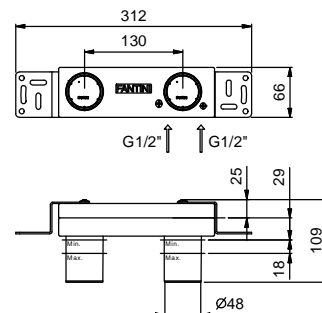

Art. M011A

Built-in piece

44 00 M011A