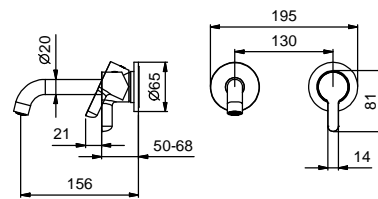

lead \emptyset free

Wall-mount washbasin mixer

- spout projection 16 cm
- handle
- flow restrictor 5 l/min at 3 bar
- 1/2" inlets
- WITHOUT WASTE

Art. R411B

External piece

Chrome	53 Q2 R411B
Matt Black	53 T3 R411B
Nickel PVD	53 R5 R411B
Matt Gun Metal PVD	53 P5 R411B
Matt British Gold PVD	53 P6 R411B
Matt Copper PVD	53 P9 R411B
Pure Brass PVD	53 Q7 R411B
Raw Metal PVD	53 Q8 R411B