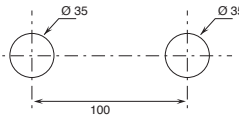

Technical information

The **ICONA CLASSIC** mixers are supplied **WITH HANDLES**.

All washbasin and bidet mixers are fitted with 5 l/min **flow restrictors**.

BASINS HOLE SIZE:

- For washbasin and bidet mixers.
- For single-hole washbasin and bidet mixers.

- 2-hole washbasin mixer.
  art. R504W

- 3-hole washbasin mixer.
  art. R007