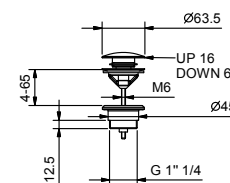

Art. 8434

Waste

- 1" 1/4
- pushing plug
- for washbasin without overflow
- for washbasin with overflow
- universal

N.B. complete finishing list in the section miscellaneous articles at the end of the pricelist

Chrome	91 02 8434
Matt Black	91 13 8434
Nickel PVD	91 95 8434
Matt Gun Metal PVD	91 P5 8434
Matt British Gold PVD	91 P6 8434
Matt Copper PVD	91 P9 8434
Pure Brass PVD	91 Q7 8434
Raw Metal PVD	91 Q8 8434