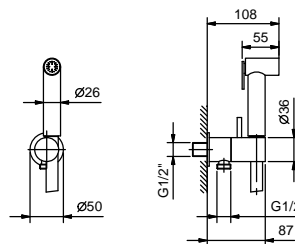

Art. 8486

Double-function hydrobrush

- for WC cleaning
- for personal care if used with a shower mixer
- water plug with showerholder
- stop valve
- Base material: brass
- round backplate
- 120 cm PVC flexible
- 1/2" inlet

N.B. complete finishing list in the section miscellaneous articles at the end of the pricelist

Chrome	91 02 8486
Matt Black	91 13 8486
Nickel PVD	91 95 8486
Matt Gun Metal PVD	91 P5 8486
Matt British Gold PVD	91 P6 8486
Matt Copper PVD	91 P9 8486