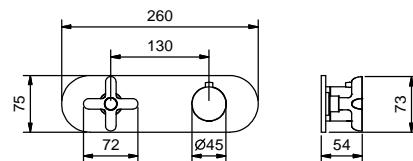

External piece

Chrome	53 02 R772B
Matt Black	53 13 R772B
Nickel PVD	53 95 R772B
Matt Gun Metal PVD	53 P5 R772B
Matt British Gold PVD	53 P6 R772B
Matt Copper PVD	53 P9 R772B
Pure Brass PVD	53 Q7 R772B
Raw Metal PVD	53 Q8 R772B