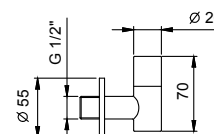

Art. 8434

Waste

- 1" 1/4
- pushing plug
- for washbasin without overflow
- for washbasin with overflow
- universal

N.B. complete finishing list in the section miscellaneous articles at the end of the pricelist

Chrome	91 02 8434
Matt Black	91 13 8434
Nickel PVD	91 95 8434
Matt Gun Metal PVD	91 P5 8434
Matt British Gold PVD	91 P6 8434
Matt Copper PVD	91 P9 8434
Pure Brass PVD	91 Q7 8434
Raw Metal PVD	91 Q8 8434

Art. 8435

Waste

- 1" 1/4
- for washbasin without overflow
- for washbasin with overflow
- unrestricted outlet
- universal

N.B. complete finishing list in the section miscellaneous articles at the end of the pricelist

Chrome	91 02 8435
Matt Black	91 13 8435
Nickel PVD	91 95 8435
Matt Gun Metal PVD	91 P5 8435
Matt British Gold PVD	91 P6 8435
Matt Copper PVD	91 P9 8435
Pure Brass PVD	91 Q7 8435
Raw Metal PVD	91 Q8 8435

Art. 9234

Bottle trap

- 1" 1/4
- for washbasin

N.B. complete finishing list in the section miscellaneous articles at the end of the pricelist

Chrome	91 02 9234
Matt Black	91 13 9234
Nickel PVD	91 95 9234
Matt Gun Metal PVD	91 P5 9234
Matt British Gold PVD	91 P6 9234
Matt Copper PVD	91 P9 9234
Pure Brass PVD	91 Q7 9234
Raw Metal PVD	91 Q8 9234

Art. 8364

Pair of filters

- with shutoff
- fully inspectable filter
- 1/2" inlet

N.B. complete finishing list in the section miscellaneous articles at the end of the pricelist

Chrome	91 02 8364
Matt Black	91 13 8364
Nickel PVD	91 95 8364
Matt Gun Metal PVD	91 P5 8364
Matt British Gold PVD	91 P6 8364
Matt Copper PVD	91 P9 8364
Pure Brass PVD	91 Q7 8364
Raw Metal PVD	91 Q8 8364