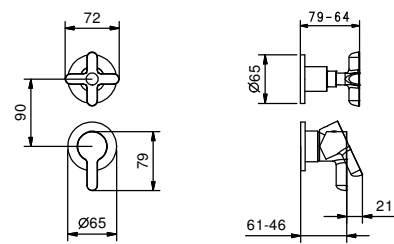

External piece

Chrome	53 02 R485B
Matt Black	53 13 R485B
Nickel PVD	53 95 R485B
Matt Gun Metal PVD	53 P5 R485B
Matt British Gold PVD	53 P6 R485B
Matt Copper PVD	53 P9 R485B
Pure Brass PVD	53 Q7 R485B
Raw Metal PVD	53 Q8 R485B