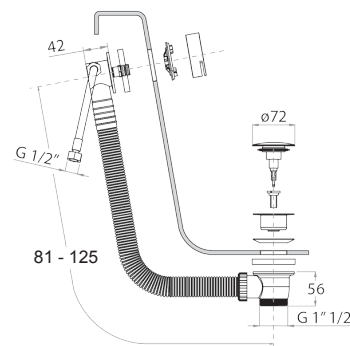

Art. W002

Bathtub drain

- with handle
- bath-tub drain with overflow
- WITH WASTE

N.B. complete finishing list in the section miscellaneous articles at the end of the pricelist

Chrome	91 02 W002
Matt Black	91 13 W002
Nickel PVD	91 95 W002
Matt Gun Metal PVD	91 P5 W002
Matt British Gold PVD	91 P6 W002
Matt Copper PVD	91 P9 W002

Art. 9325

Mounting plate for deck-mount bathtub mixer

- screw covers
- mounting plate
- without cover plate

NOTE: To be finished with inspectable cover materials

Chrome	91 02 9325

Art. 9670

Mounting plate for deck-mount bathtub mixer

- screw covers
- mounting plate
- without cover plate

NOTE: To be finished with inspectable cover materials

Chrome	91 02 9670