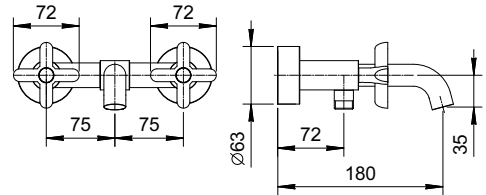

Art. R015

Wall-mount bathtub mixer

- spout projection 15,4 cm
- handles
- **2-way** automatic diverter
- ICONA handshower
- handshower holder
- 150 cm PVC flexible
- 90° ceramic cartridge

Chrome	53 02 R015
Matt Black	53 13 R015
Nickel PVD	53 95 R015
Matt Gun Metal PVD	53 P5 R015
Matt British Gold PVD	53 P6 R015
Matt Copper PVD	53 P9 R015