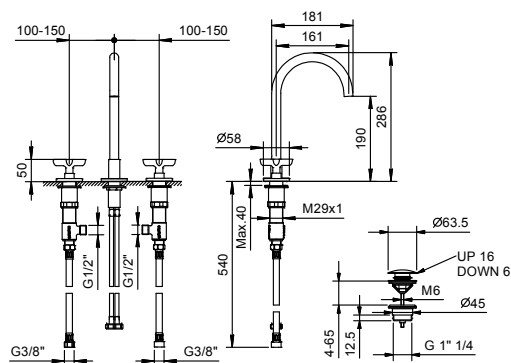

lead \varnothing free

Wall-mount washbasin mixer

- spout projection 15 cm
- handles
- flow restrictor 5 l/min at 3 bar
- 90° ceramic cartridge
- 1/2" inlets
- WITHOUT WASTE

Art. R010B

External piece

Chrome	53 02 R010B
Matt Black	53 13 R010B
Nickel PVD	53 95 R010B
Matt Gun Metal PVD	53 P5 R010B
Matt British Gold PVD	53 P6 R010B
Matt Copper PVD	53 P9 R010B
Pure Brass PVD	53 Q7 R010B
Raw Metal PVD	53 Q8 R010B