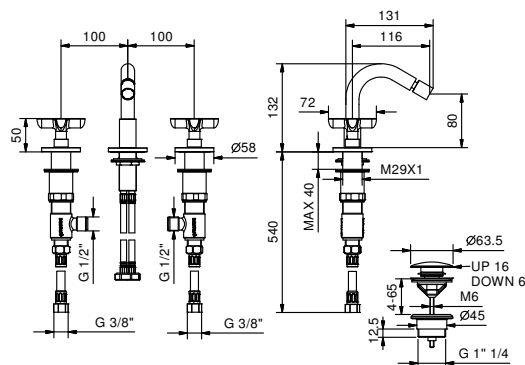

Art. R008

3-hole bidet mixer

- spout projection 11 cm
- flow restrictor 5 l/min at 3 bar
- handles
- 90° ceramic cartridge
- articulated aerator
- flexible supply lines
- WITH pop-up WASTE

Chrome	53 02 R008
Matt Black	53 13 R008
Nickel PVD	53 95 R008
Matt Gun Metal PVD	53 P5 R008
Matt British Gold PVD	53 P6 R008
Matt Copper PVD	53 P9 R008
Pure Brass PVD	53 Q7 R008
Raw Metal PVD	53 Q8 R008

Single-hole bidet mixer

- spout projection 11 cm
- wall-mount remote controls
- flow restrictor 5 l/min at 3 bar
- 90° ceramic cartridge
- articulated aerator
- flexible supply lines
- WITH pop-up WASTE

Art. R911B

External piece

Chrome	53 02 R911B
Matt Black	53 13 R911B
Nickel PVD	53 95 R911B
Matt Gun Metal PVD	53 P5 R911B
Matt British Gold PVD	53 P6 R911B
Matt Copper PVD	53 P9 R911B
Pure Brass PVD	53 Q7 R911B
Raw Metal PVD	53 Q8 R911B