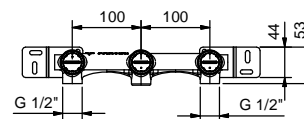

Art. R010A

Built-in piece

44 00 R010A

TOTAL PRICE

- Chrome
- Matt Black
- Nickel PVD
- Matt Gun Metal PVD
- Matt British Gold PVD
- Matt Copper PVD
- Pure Brass PVD
- Raw Metal PVD