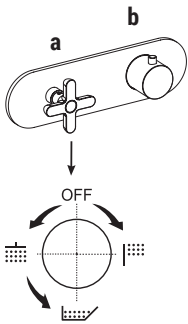

EXAMPLE:

art. R773B+D373A

a) shut-off rotating diverter - By rotating the diverter knob from centre to right clockwise, one opens the first outlet, shuts off at the centre and rotating left opens the second and third outlets in a sequence.

b) temperature control.

Base materials:

- Brass
- 02 Chrome
- 13 Matt Black (RAL 9005)
- 95 Nickel PVD
- P5 Matt Gun Metal PVD
- P6 Matt British Gold PVD
- P9 Matt Copper PVD
- Q7 Pure Brass PVD
- Q8 Raw Metal PVD

* For spare parts, accessories, miscellaneous items and extensions please refer to specific pricelist sections