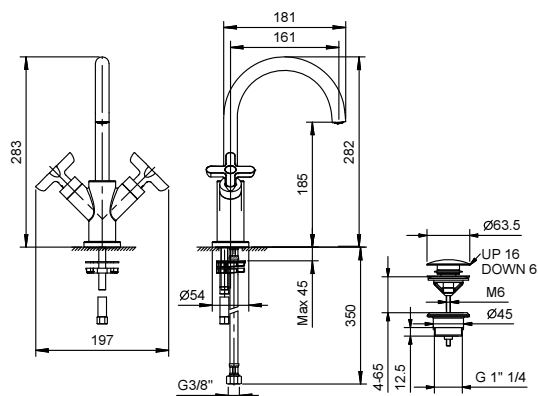

Single-hole washbasin mixer

- spout projection 16 cm
- handles
- flow restrictor 5 l/min at 3 bar
- 90° ceramic cartridge
- flexible supply lines
- WITHOUT WASTE

Chrome	53 02 R056WF
Matt Black	53 13 R056WF
Nickel PVD	53 95 R056WF
Matt Gun Metal PVD	53 P5 R056WF
Matt British Gold PVD	53 P6 R056WF
Matt Copper PVD	53 P9 R056WF

Art. R056F

lead \varnothing free

Single-hole washbasin mixer

- spout projection 16 cm
- handles
- flow restrictor 5 l/min at 3 bar
- 90° ceramic cartridge
- flexible supply lines
- WITH pop-up WASTE

Chrome	53 02 R056F
Matt Black	53 13 R056F
Nickel PVD	53 95 R056F
Matt Gun Metal PVD	53 P5 R056F
Matt British Gold PVD	53 P6 R056F
Matt Copper PVD	53 P9 R056F