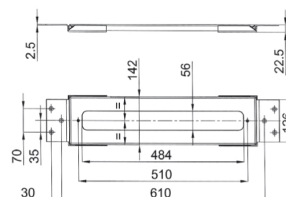

Art. W002

Bathtub drain

- with handle
- bath-tub drain with overflow
- WITH WASTE

N.B. complete finishing list in the section miscellaneous articles at the end of the pricelist

Chrome	91 02 W002
Matt Black	91 13 W002
Nickel PVD	91 95 W002
Matt Gun Metal PVD	91 P5 W002
Matt British Gold PVD	91 P6 W002
Matt Copper PVD	91 P9 W002

Art. 9325

Mounting plate for deck-mount bathtub mixer

- screw covers
- mounting plate
- without cover plate

NOTE: To be finished with inspectable cover materials

Chrome	91 02 9325

Art. 9670

Mounting plate for deck-mount bathtub mixer

- screw covers
- mounting plate
- without cover plate

NOTE: To be finished with inspectable cover materials

Chrome	91 02 9670