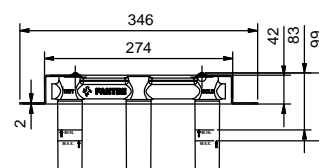

TOTAL PRICE

- Chrome
- Matt Black
- Nickel PVD
- Matt Gun Metal PVD
- Matt British Gold PVD
- Matt Copper PVD
- Pure Brass PVD
- Raw Metal PVD