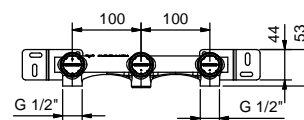

Built-in piece

44 00 R010A