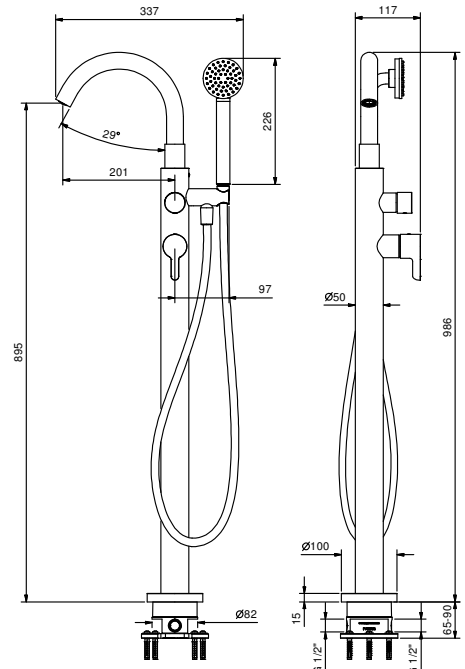

- spout projection 16 cm
- handles
- 5-hole
- **2-way** diverter with turning knob
- ICONA handshower
- 150 cm flexible
- 90° ceramic cartridge
- 1/2" inlets
- flexible supply lines

Chrome	53 02 R065
Matt Black	53 13 R065
Nickel PVD	53 95 R065
Matt Gun Metal PVD	53 P5 R065
Matt British Gold PVD	53 P6 R065
Matt Copper PVD	53 P9 R065
Pure Brass PVD	53 Q7 R065
Raw Metal PVD	53 Q8 R065

Floor-mount bathtub mixer

- spout projection 20,1 cm
- handle
- open/close handle with flow and temperature control
- ICONA handshower
- handshower holder
- 150 cm flexible
- 1/2" inlets
- on foot

Art. R080B

TOTAL PRICE

- Chrome
- Matt Black
- Nickel PVD
- Matt Gun Metal PVD
- Matt British Gold PVD
- Matt Copper PVD

KITCHEN : 1/4 turn ceramic disc cartridge

Art. R051

lead free

Sink mixer

- spout projection 21,5 cm
- handles
- turning spout
- detached one jet pull-out handshower with on/off push button
- 4-hole
- flow restrictor 8 l/min at 3 bar
- 90° ceramic cartridge
- flexible supply lines
- WITHOUT WASTE