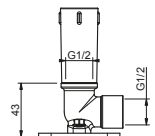

OPTIONAL Built-in part for plasterboard

Art. W046 91 00 W046