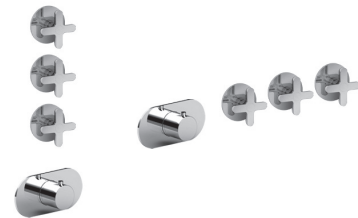

- plate and connections:
- for an easy both horizontal and vertical installation of the thermostatic mixers:
 - to install art- D300A / D391A - **1 outlet**
 - to install art- D300A / D391A - **2 outlets**

EXAMPLE OF COMBINATION - 1 OUTLET

EXAMPLE OF COMBINATION - 2 OUTLETS

91 00 W042

Art. W043

OPTIONAL - Easy Fix System

- plate and connections:
- for an easy both horizontal and vertical installation of the thermostatic mixers:
 - to install art- D300A / D391A - **3 outlets**

EXAMPLE OF COMBINATION - 3 OUTLETS

91 00 W043

Art. 8113

Rain showerhead

- ICONA
- Base material: brass
- Ø 20 cm
- flow restrictor 12 l/min at 3 bar
- anti-lime scale system
- 1/2" inlet
- check valve

**NOTE: conditions necessary for the correct functioning:
Min. Flow Rate: 10 l/min**