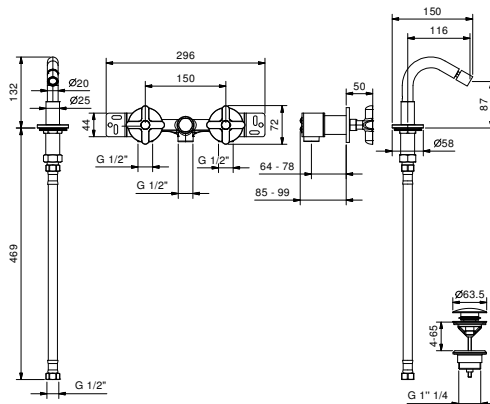

Art. R011A

Built-in piece

44 00 R011A

TOTAL PRICE

- Chrome
- Matt Black
- Nickel PVD
- Matt Gun Metal PVD
- Matt British Gold PVD
- Matt Copper PVD
- Pure Brass PVD
- Raw Metal PVD