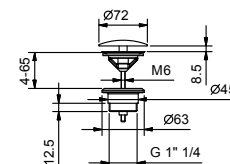

Art. 8435

Waste

- 1" 1/4
- for washbasin without overflow
- for washbasin with overflow
- unrestricted outlet
- universal

N.B. complete finishing list in the section miscellaneous articles at the end of the pricelist

Chrome	91 02 8435
Matt Black	91 13 8435
Nickel PVD	91 95 8435
Matt Gun Metal PVD	91 P5 8435
Matt British Gold PVD	91 P6 8435
Matt Copper PVD	91 P9 8435
Pure Brass PVD	91 Q7 8435
Raw Metal PVD	91 Q8 8435