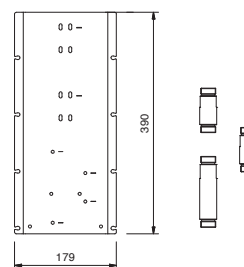

- plate and connections:
- for an easy both horizontal and vertical installation of the thermostatic mixers:
 - to install art- D300A / D391A - **1 outlet**
 - to install art- D300A / D391A - **2 outlets**