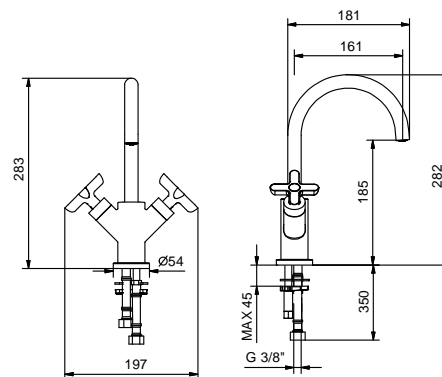

- spout projection 20 cm
- handles
- flow restrictor 5 l/min at 3 bar
- 90° ceramic cartridge
- 1/2" inlets
- WITHOUT WASTE

Art. R013B

External piece

Chrome	53 02 R013B
Matt Black	53 13 R013B
Nickel PVD	53 95 R013B
Matt Gun Metal PVD	53 P5 R013B
Matt British Gold PVD	53 P6 R013B
Matt Copper PVD	53 P9 R013B
Pure Brass PVD	53 Q7 R013B
Raw Metal PVD	53 Q8 R013B

Single-hole washbasin mixer

- spout projection 16 cm
- handles
- flow restrictor 5 l/min at 3 bar
- 90° ceramic cartridge
- flexible supply lines
- WITHOUT WASTE

Chrome	53 02 R056WF
Matt Black	53 13 R056WF
Nickel PVD	53 95 R056WF
Matt Gun Metal PVD	53 P5 R056WF
Matt British Gold PVD	53 P6 R056WF
Matt Copper PVD	53 P9 R056WF