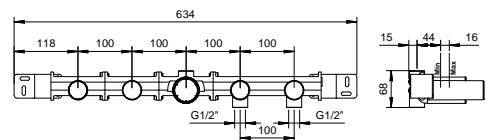

Art. R019A

Built-in piece

44 00 R019A