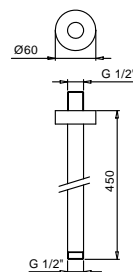

OPTIONAL Built-in part for plasterboard

Art. W046

91 00 W046

Art. 9237

Shower arm

- 45 cm long
- round backplate
- ceiling-mount
- 1/2" inlet

Chrome	86 02 9237
Matt Black	86 13 9237
Nickel PVD	86 95 9237
Matt Gun Metal PVD	86 P5 9237
Matt British Gold PVD	86 P6 9237
Matt Copper PVD	86 P9 9237
Pure Brass PVD	86 Q7 9237
Raw Metal PVD	86 Q8 9237