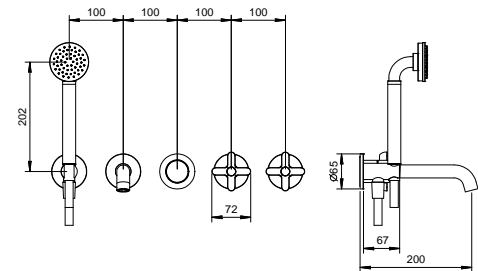

Art. R019B

External piece

Chrome	53 02 R019B
Matt Black	53 13 R019B
Nickel PVD	53 95 R019B
Matt Gun Metal PVD	53 P5 R019B
Matt British Gold PVD	53 P6 R019B
Matt Copper PVD	53 P9 R019B
Pure Brass PVD	53 Q7 R019B
Raw Metal PVD	53 Q8 R019B