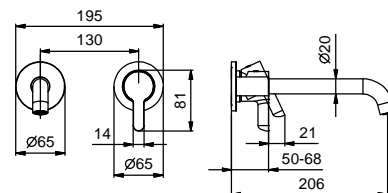

lead $\varnothing$ free

Wall-mount washbasin mixer

- spout projection 21 cm
- handle
- flow restrictor 5 l/min at 3 bar
- 1/2" inlets
- WITHOUT WASTE

Art. R413B

External piece

Chrome	53 02 R413B
Matt Black	53 13 R413B
Nickel PVD	53 95 R413B
Matt Gun Metal PVD	53 P5 R413B
Matt British Gold PVD	53 P6 R413B
Matt Copper PVD	53 P9 R413B
Pure Brass PVD	53 Q7 R413B
Raw Metal PVD	53 Q8 R413B