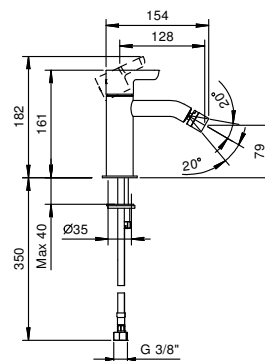

_spout projection 16 cm

R056WF
WITHOUT WASTE

R056F
WITH WASTE

Single-hole bidet mixer

_spout projection 11 cm

R062WF
WITHOUT WASTE

R062F
WITH WASTE

Single-hole bidet mixer

Art. R062F

Single-hole bidet mixer

- spout projection 11 cm
- handles
- flow restrictor 5 l/min at 3 bar
- 90° ceramic cartridge
- articulated aerator
- flexible supply lines
- WITH pop-up WASTE

Chrome	53 02 R062F
Matt Black	53 13 R062F
Nickel PVD	53 95 R062F
Matt Gun Metal PVD	53 P5 R062F
Matt British Gold PVD	53 P6 R062F
Matt Copper PVD	53 P9 R062F

Art. R408WF

Single-hole bidet mixer

- spout projection 12,5 cm
- handle
- flow restrictor 5 l/min at 3 bar
- articulated aerator
- flexible supply lines
- WITHOUT WASTE

Chrome	53 02 R408WF
Matt Black	53 13 R408WF
Nickel PVD	53 95 R408WF
Matt Gun Metal PVD	53 P5 R408WF
Matt British Gold PVD	53 P6 R408WF
Matt Copper PVD	53 P9 R408WF
Pure Brass PVD	53 Q7 R408WF
Raw Metal PVD	53 Q8 R408WF