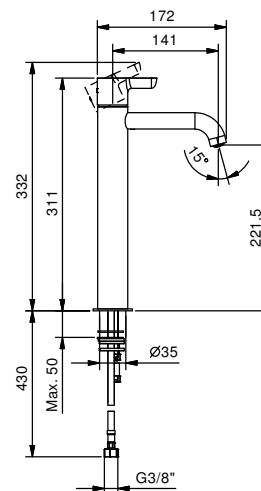

Art. R406WF

lead \varnothing free

Single-hole high washbasin mixer

- spout projection 14 cm
- handle
- flow restrictor 5 l/min at 3 bar
- flexible supply lines
- WITHOUT WASTE

Chrome	53 02 R406WF
Matt Black	53 13 R406WF
Nickel PVD	53 95 R406WF
Matt Gun Metal PVD	53 P5 R406WF
Matt British Gold PVD	53 P6 R406WF
Matt Copper PVD	53 P9 R406WF
Pure Brass PVD	53 Q7 R406WF
Raw Metal PVD	53 Q8 R406WF