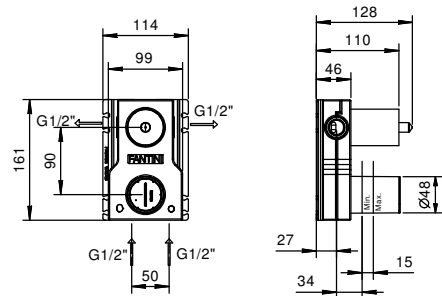

TOTAL PRICE

- Chrome
- Matt Black
- Nickel PVD
- Matt Gun Metal PVD
- Matt British Gold PVD
- Matt Copper PVD
- Pure Brass PVD
- Raw Metal PVD