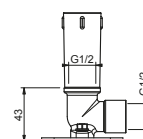

OPTIONAL Built-in part for plasterboard

Art. W046

91 00 W046