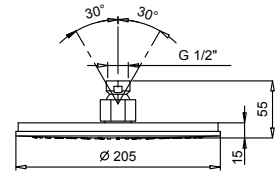

Art. 8113

Rain showerhead

- ICONA
- Base material: brass
- Ø 20 cm
- flow restrictor 12 l/min at 3 bar
- anti-lime scale system
- 1/2" inlet
- check valve

**NOTE: conditions necessary for the correct functioning:
Min. Flow Rate: 10 l/min**

Chrome	86 02 8113
Matt Black	86 13 8113
Nickel PVD	86 95 8113
Matt Gun Metal PVD	86 P5 8113
Matt British Gold PVD	86 P6 8113
Matt Copper PVD	86 P9 8113
Pure Brass PVD	86 Q7 8113
Raw Metal PVD	86 Q8 8113