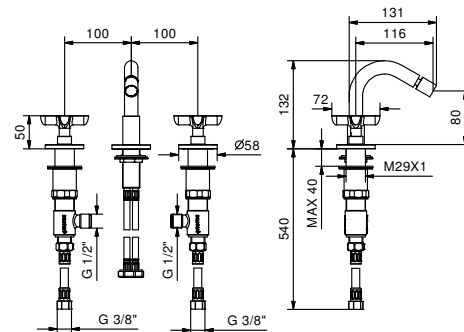

Art. R008W

3-hole bidet mixer

- spout projection 11 cm
- flow restrictor 5 l/min at 3 bar
- handles
- 90° ceramic cartridge
- articulated aerator
- flexible supply lines
- WITHOUT WASTE

Chrome	53 02 R008W
Matt Black	53 13 R008W
Nickel PVD	53 95 R008W
Matt Gun Metal PVD	53 P5 R008W
Matt British Gold PVD	53 P6 R008W
Matt Copper PVD	53 P9 R008W
Pure Brass PVD	53 Q7 R008W
Raw Metal PVD	53 Q8 R008W