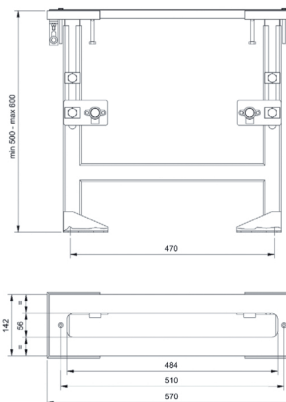

Art. W002

Bathtub drain

- with handle
- bath-tub drain with overflow
- WITH WASTE

N.B. complete finishing list in the section miscellaneous articles at the end of the pricelist

Chrome	91 02 W002
Matt Black	91 13 W002
Nickel PVD	91 95 W002
Matt Gun Metal PVD	91 P5 W002
Matt British Gold PVD	91 P6 W002
Matt Copper PVD	91 P9 W002

Art. 9325

Mounting plate for deck-mount bathtub mixer

- screw covers
- mounting plate
- without cover plate

NOTE: To be finished with inspectable cover materials

Chrome	91 02 9325

Art. 9670

Mounting plate for deck-mount bathtub mixer

- screw covers
- mounting plate
- without cover plate

NOTE: To be finished with inspectable cover materials

Chrome	91 02 9670