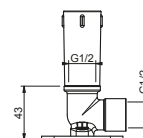

OPTIONAL Built-in part for plasterboard

Art. W046

91 00 W046