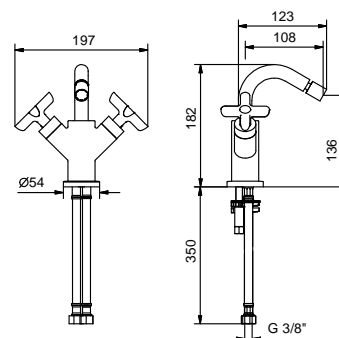

- spout projection 11 cm
- handles
- flow restrictor 5 l/min at 3 bar
- 90° ceramic cartridge
- articulated aerator
- flexible supply lines
- WITHOUT WASTE

Chrome	53 02 R062WF
Matt Black	53 13 R062WF
Nickel PVD	53 95 R062WF
Matt Gun Metal PVD	53 P5 R062WF
Matt British Gold PVD	53 P6 R062WF
Matt Copper PVD	53 P9 R062WF