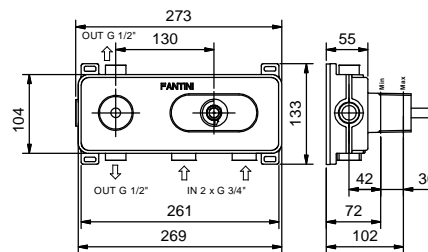

TOTAL PRICE

- Chrome
- Matt Black
- Nickel PVD
- Matt Gun Metal PVD
- Matt British Gold PVD
- Matt Copper PVD
- Pure Brass PVD
- Raw Metal PVD