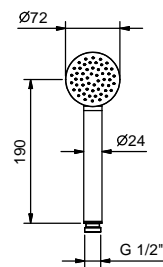

Art. 8938

Handshower

- ICONA
- flow restrictor 9 l/min
- anti-lime scale system
- check valve

Chrome	90 02 8938
Matt Black	90 13 8938
Nickel PVD	90 95 8938
Matt Gun Metal PVD	90 P5 8938
Matt British Gold PVD	90 P6 8938
Matt Copper PVD	90 P9 8938
Pure Brass PVD	90 Q7 8938
Raw Metal PVD	90 Q8 8938