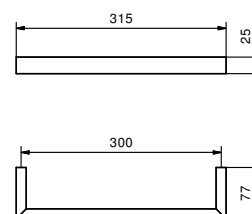

Art. 7706

Towel rail

- 30 cm

Chrome 92 02 7706
Matt Black 92 13 7706
Matt Gun Metal PVD 92 P5 7706

Brushed Stainless Steel 92 93 7706

OPTIONAL Fixing kit for plasterboard

Art. W050 91 00 W050

Art. 7711

Towel rail

- 45 cm

Chrome 92 02 7711
Matt Black 92 13 7711
Matt Gun Metal PVD 92 P5 7711

Brushed Stainless Steel 92 93 7711