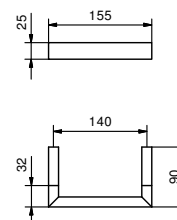

OPTIONAL Fixing kit for plasterboard

Art. W050 91 00 W050