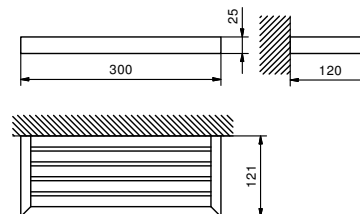

Art. 7654

Shelf

- 30 cm
- wall mounted

Chrome 96 02 7654
 Matt Black 96 13 7654

Brushed Stainless Steel 96 93 7654

Art. 7706

Towel rail

- 30 cm