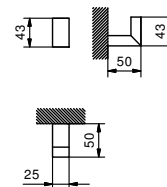

Art. 7744

Robe hook

Chrome 92 02 7744
Matt Black 92 13 7744
Matt Gun Metal PVD 92 P5 7744

Brushed Stainless Steel 92 93 7744

OPTIONAL Fixing kit for plasterboard

Art. W049 91 00 W049

Art. 7709

Toilet roll holder

Chrome 92 02 7709
Matt Black 92 13 7709
Matt Gun Metal PVD 92 P5 7709

Brushed Stainless Steel 92 93 7709