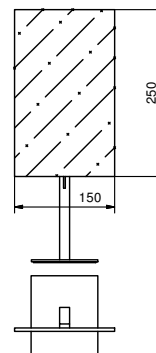

Art. 7755

Mirror

- free standing
- magnifying mirror, 25x15 cm

Chrome 92 02 7755
 Matt Black 92 13 7755

Brushed Stainless Steel 92 93 7755

Art. 7756

Mirror

- wall mounted
- magnifying mirror, 25x15 cm