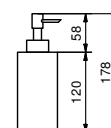

Art. 7750

Tumbler

- free standing
- with extendable container

Chrome 92 02 7750
Matt Black 92 13 7750
Matt Gun Metal PVD 92 P5 7750

Brushed Stainless Steel 92 93 7750

Art. 7751

Tumbler

- with extendable container
- wall mounted

Chrome 92 02 7751
Matt Black 92 13 7751
Matt Gun Metal PVD 92 P5 7751

Brushed Stainless Steel 92 93 7751

Art. 7752

Liquid soap dispenser

- free standing
- with extendable container

Chrome 92 02 7752
Matt Black 92 13 7752
Matt Gun Metal PVD 92 P5 7752

Brushed Stainless Steel 92 93 7752

Art. 7753

Liquid soap dispenser

- with extendable container
- wall mounted

Chrome 92 02 7753
Matt Black 92 13 7753
Matt Gun Metal PVD 92 P5 7753

Brushed Stainless Steel 92 93 7753