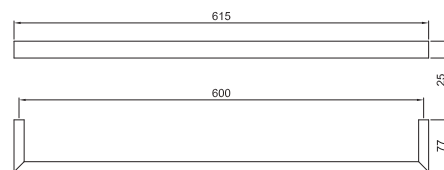

Brushed Stainless Steel 92 93 7711

OPTIONAL Fixing kit for plasterboard

Art. W050 91 00 W050

Art. 7707

Towel rail

• 60 cm

Chrome 92 02 7707
 Matt Black 92 13 7707
 Matt Gun Metal PVD 92 P5 7707

Brushed Stainless Steel 92 93 7707