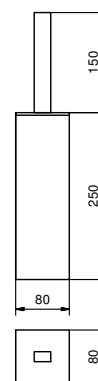

Art. W049 91 00 W049

Art. 7746

Toilet brush holder

- free standing
- with extendable container

Chrome 92 02 7746
 Matt Black 92 13 7746
 Matt Gun Metal PVD 92 P5 7746

Brushed Stainless Steel 92 93 7746

Art. 7747