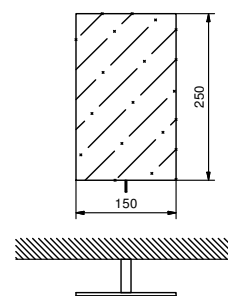

Art. 7756

Mirror

- wall mounted
- magnifying mirror, 25x15 cm

Chrome 92 02 7756
Matt Black 92 13 7756

Brushed Stainless Steel 92 93 7756