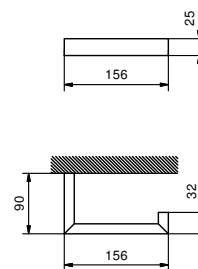

Art. 7745

Toilet roll holder

Chrome 92 02 7745
Matt Black 92 13 7745
Matt Gun Metal PVD 92 P5 7745

Brushed Stainless Steel 92 93 7745