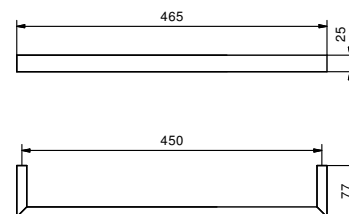

OPTIONAL Fixing kit for plasterboard

Art. W050 91 00 W050