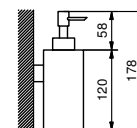

Art. 7654

Shelf

- 30 cm
- wall mounted

Chrome 96 02 7654
 Matt Black 96 13 7654

Brushed Stainless Steel 96 93 7654

Art. 7706

Towel rail

- 30 cm