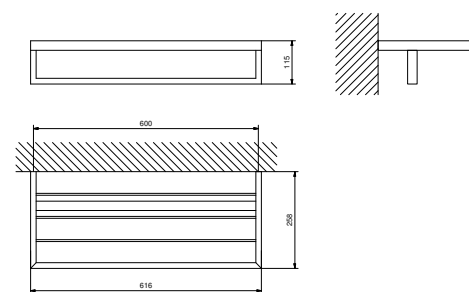

OPTIONAL Fixing kit for plasterboard

Art. W050 91 00 W050

Art. 7715

Towel rail

• 61,6 cm

Chrome 92 02 7715
 Matt Black 92 13 7715

Brushed Stainless Steel 92 93 7715

Art. 7708