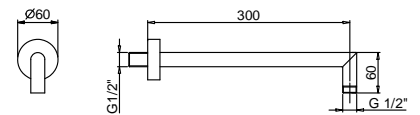

Art. 9231

Shower arm

- 30 cm long
- round backplate
- wall-mount
- 1/2" inlet

Chrome	86 02 9231
Nickel PVD	86 95 9231
Matt Gun Metal PVD	86 P5 9231
Matt British Gold PVD	86 P6 9231
Matt Copper PVD	86 P9 9231
Gold Plus	86 01 9231