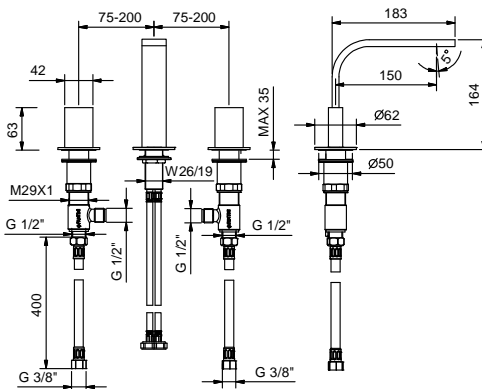

3-hole washbasin mixer - VENEZIA IN

- spout projection 15 cm
- without handles
- flow restrictor 5 l/min at 3 bar
- 90° ceramic cartridge
- flexible supply lines
- WITHOUT WASTE

NOTE: handles to be ordered separately, pls. refer to the "Handles" section

Chrome	29 02 N504SW
Nickel PVD	29 95 N504SW
Matt Gun Metal PVD	29 P5 N504SW
Matt British Gold PVD	29 P6 N504SW
Matt Copper PVD	29 P9 N504SW
Gold Plus	29 01 N504SW