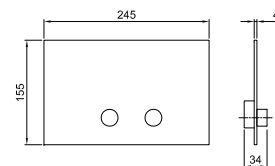

Art. 8402

Flush actuator plate

- Base material: stainless steel
- projecting push-button controls
- with round controls
- compatible with GEBERIT SIGMA8, SIGMA12
- without visible fixing system

N.B. complete finishing list in the section miscellaneous articles at the end of the pricelist

Brilliant Stainless Steel	91 38 8402
Nickel PVD	91 95 8402
Matt Gun Metal PVD	91 P5 8402
Matt British Gold PVD	91 P6 8402
Matt Copper PVD	91 P9 8402
Gold Plus	91 01 8402

Art. 8403

Flush actuator plate

- Base material: stainless steel
- flush fit controls
- with square controls
- compatible with GEBERIT SIGMA8, SIGMA12
- without visible fixing system

N.B. complete finishing list in the section miscellaneous articles at the end of the pricelist

Brilliant Stainless Steel	91 38 8403
Nickel PVD	91 95 8403
Matt Gun Metal PVD	91 P5 8403
Matt British Gold PVD	91 P6 8403
Matt Copper PVD	91 P9 8403
Gold Plus	91 01 8403

Art. 8486

Double-function hydrobrush

- for WC cleaning
- for personal care if used with a shower mixer
- water plug with showerholder
- stop valve
- Base material: brass
- round backplate
- 120 cm PVC flexible
- 1/2" inlet

N.B. complete finishing list in the section miscellaneous articles at the end of the pricelist

Chrome	91 02 8486
Nickel PVD	91 95 8486
Matt Gun Metal PVD	91 P5 8486
Matt British Gold PVD	91 P6 8486
Matt Copper PVD	91 P9 8486
Gold Plus	91 01 8486

Art. W001

Bathtub drain

- with handle
- WITH WASTE

N.B. complete finishing list in the section miscellaneous articles at the end of the pricelist

Chrome	91 02 W001
Nickel PVD	91 95 W001
Matt Gun Metal PVD	91 P5 W001
Matt British Gold PVD	91 P6 W001
Matt Copper PVD	91 P9 W001
Gold Plus	91 01 W001