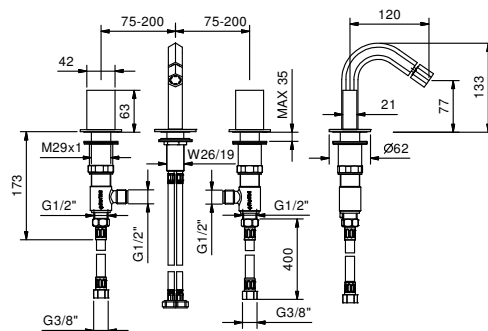

Art. N409SW

3-hole bidet mixer

- spout projection 12 cm
- without handles
- flow restrictor 5 l/min at 3 bar
- 90° ceramic cartridge
- articulated aerator
- flexible supply lines
- WITHOUT WASTE

NOTE: handles to be ordered separately, pls. refer to the "Handles" section

Chrome	29 02 N409SW
Nickel PVD	29 95 N409SW
Matt Gun Metal PVD	29 P5 N409SW
Matt British Gold PVD	29 P6 N409SW
Matt Copper PVD	29 P9 N409SW
Gold Plus	29 01 N409SW

Art. N409S

3-hole bidet mixer

- spout projection 12 cm
- without handles
- flow restrictor 5 l/min at 3 bar
- 90° ceramic cartridge
- articulated aerator
- flexible supply lines
- WITH pop-up WASTE

NOTE: handles to be ordered separately, pls. refer to the "Handles" section