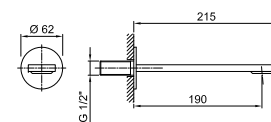

Art. C945

Wall-mount bathtub spout

- spout projection 19 cm
- round backplate
- 1/2" inlet

Chrome	29 02 C945
Nickel PVD	29 95 C945
Matt Gun Metal PVD	29 P5 C945
Matt British Gold PVD	29 P6 C945
Matt Copper PVD	29 P9 C945
Gold Plus	29 01 C945