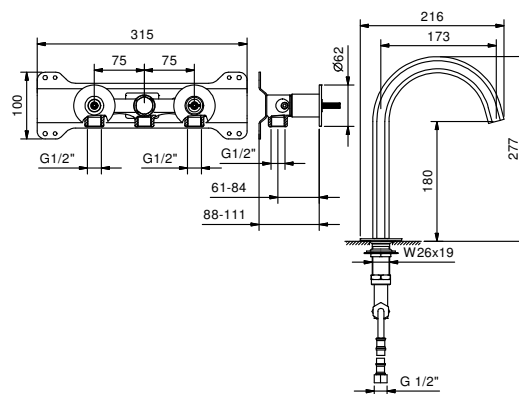

Art. N458SWB