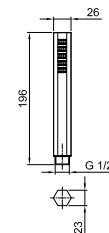

Art. 9849

Handshower

- VENEZIA
- flow restrictor 9 l/min
- anti-lime scale system
- check valve

Chrome	90 02 9849
Nickel PVD	90 95 9849
Matt Gun Metal PVD	90 P5 9849
Matt British Gold PVD	90 P6 9849
Matt Copper PVD	90 P9 9849
Gold Plus	90 01 9849