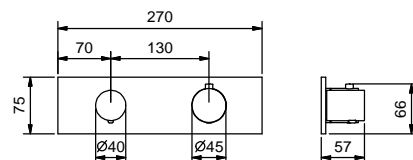

3/4" built-in thermostatic shower mixer

- handles
- no. 1 1/2" outlet
- for horizontal installation only
- 3/4" inlets

Art. G531B

External piece

Chrome	87 02 G531B
Nickel PVD	87 95 G531B
Matt Gun Metal PVD	87 P5 G531B
Matt British Gold PVD	87 P6 G531B
Matt Copper PVD	87 P9 G531B
Gold Plus	87 01 G531B

Art. D331A