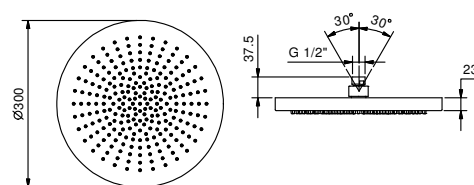

Art. K073

Multi-function showerhead

- ACQUAFIT
- Water functions:
- 1st function: 240 anti - limestone nozzles water flow concentrated in the middle
- Ø 30 cm
- Base material: stainless steel
- check valve
- flow restrictor 14 l/min at 3 bar
- anti-lime scale system
- 1/2" inlet

NOTE: conditions necessary for the correct functioning: Min. Flow Rate: 12 l/min