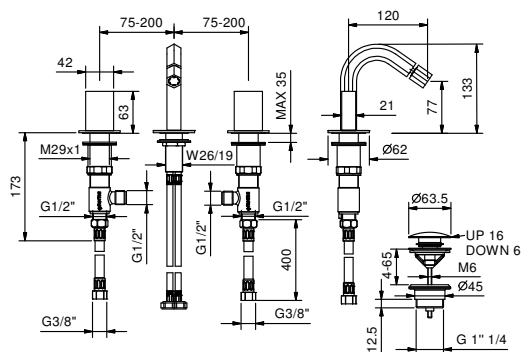

Chrome	29 02 N409S
Nickel PVD	29 95 N409S
Matt Gun Metal PVD	29 P5 N409S
Matt British Gold PVD	29 P6 N409S
Matt Copper PVD	29 P9 N409S
Gold Plus	29 01 N409S