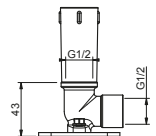

OPTIONAL Built-in part for plasterboard

Art. W046 91 00 W046