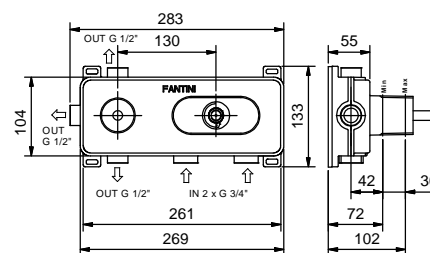

Built-in piece

19 00 D373A

TOTAL PRICE

- Chrome
- Nickel PVD
- Matt Gun Metal PVD
- Matt British Gold PVD
- Matt Copper PVD
- Gold Plus

3/4" built-in thermostatic shower mixer

- handle
- 3/4" inlets
- soundproof
- without stop valve **to be ordered separately**

NOTE: the mixer must always be ordered with the stop valve N291SB+D391A

Art. G500B

External piece

Chrome	87 02 G500B
Nickel PVD	87 95 G500B
Matt Gun Metal PVD	87 P5 G500B
Matt British Gold PVD	87 P6 G500B
Matt Copper PVD	87 P9 G500B
Gold Plus	87 01 G500B