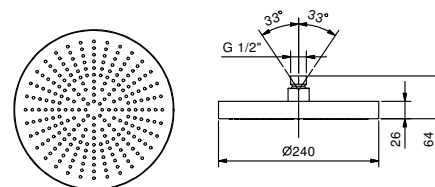

Art. 8083

Rain showerhead

- Ø 24 cm
- Base material: stainless steel
- flow restrictor 12 l/min at 3 bar
- anti-lime scale system
- 1/2" inlet
- check valve

**NOTE: conditions necessary for the correct functioning:
Min. Flow Rate: 10 l/min**