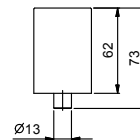

Art. N448

VENEZIA handle

• for articles: N404SW - N404S - N504SW - N504S - N405SW - N458SWB - N013SB - N113SB - N456SWF - N456SF - N462SWF - N462SF - N409SW - N409S - N411SB - N509SW - N509S - N511SB - N385SB - N291SB - N465S - N565S - N467S - N567S

Chrome	29 02 N448
Nickel PVD	29 95 N448
Matt Gun Metal PVD	29 P5 N448
Matt British Gold PVD	29 P6 N448
Matt Copper PVD	29 P9 N448
Gold Plus	29 01 N448

Art. N348

VENEZIA Diamond handle

• for articles: N404SW - N404S - N504SW - N504S - N405SW - N458SWB - N013SB - N113SB - N456SWF - N456SF - N462SWF - N462SF - N409SW - N409S - N411SB - N509SW - N509S - N511SB - N385SB - N291SB - N465S - N565S - N467S - N567S

Chrome	29 02 N348
Nickel PVD	29 95 N348
Matt Gun Metal PVD	29 P5 N348
Matt British Gold PVD	29 P6 N348
Matt Copper PVD	29 P9 N348
Gold Plus	29 01 N348

Art. N448

VENEZIA handle Murano glass

• for articles: N404SW - N404S - N504SW - N504S - N405SW - N458SWB - N013SB - N113SB - N456SWF - N456SF - N462SWF - N462SF - N409SW - N409S - N411SB - N509SW - N509S - N511SB - N385SB - N291SB - N465S - N565S - N467S - N567S

Chrome - Black	29 02 N448C5
Chrome - White	29 02 N448CB
Chrome - Red	29 02 N448CC
Chrome - Blue	29 02 N448CD
Gold Plus - Black	29 01 N448C5
Gold Plus - White	29 01 N448CB
Gold Plus - Red	29 01 N448CC
Gold Plus - Blue	29 01 N448CD
Nickel PVD - Black	29 95 N448C5
Nickel PVD - White	29 95 N448CB
Nickel PVD - Red	29 95 N448CC
Nickel PVD - Blue	29 95 N448CD
Matt Gun Metal PVD - Black	29 P5 N448C5
Matt Gun Metal PVD - White	29 P5 N448CB
Matt Gun Metal PVD - Red	29 P5 N448CC
Matt Gun Metal PVD - Blue	29 P5 N448CD
Matt British Gold PVD - Black	29 P6 N448C5
Matt British Gold PVD - White	29 P6 N448CB
Matt British Gold PVD - Red	29 P6 N448CC
Matt British Gold PVD - Blue	29 P6 N448CD
Matt Copper PVD - Black	29 P9 N448C5
Matt Copper PVD - White	29 P9 N448CB
Matt Copper PVD - Red	29 P9 N448CC
Matt Copper PVD - Blue	29 P9 N448CD