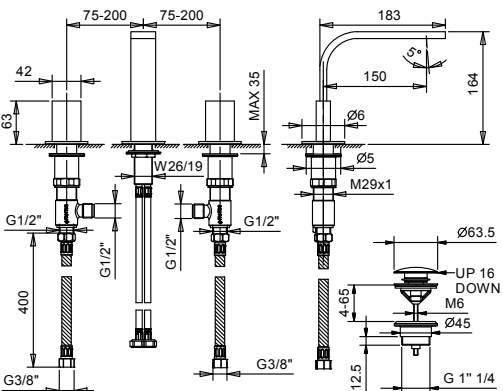

3-hole washbasin mixer - VENEZIA IN

- spout projection 15 cm
- without handles
- flow restrictor 5 l/min at 3 bar
- 90° ceramic cartridge
- flexible supply lines
- WITH pop-up WASTE

NOTE: handles to be ordered separately, pls. refer to the "Handles" section

Chrome	29 02 N504S
Nickel PVD	29 95 N504S
Matt Gun Metal PVD	29 P5 N504S
Matt British Gold PVD	29 P6 N504S
Matt Copper PVD	29 P9 N504S
Gold Plus	29 01 N504S