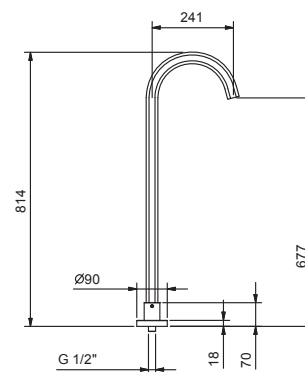

Art. 8315

Wall-mount bathtub spout

- spout projection 20 cm
- round backplate
- 1/2" inlet

Chrome	29 02 8315
Nickel PVD	29 95 8315
Matt Gun Metal PVD	29 P5 8315
Matt British Gold PVD	29 P6 8315
Matt Copper PVD	29 P9 8315
Gold Plus	29 01 8315

Art. C945

Wall-mount bathtub spout

- spout projection 19 cm
- round backplate
- 1/2" inlet

Chrome	29 02 C945
Nickel PVD	29 95 C945
Matt Gun Metal PVD	29 P5 C945
Matt British Gold PVD	29 P6 C945
Matt Copper PVD	29 P9 C945
Gold Plus	29 01 C945

Art. 8418

Floor-mount bathtub spout

- spout projection 24 cm
- 1/2" inlet

Chrome	29 02 8418
Nickel PVD	29 95 8418
Matt Gun Metal PVD	29 P5 8418
Matt British Gold PVD	29 P6 8418
Matt Copper PVD	29 P9 8418
Gold Plus	29 01 8418