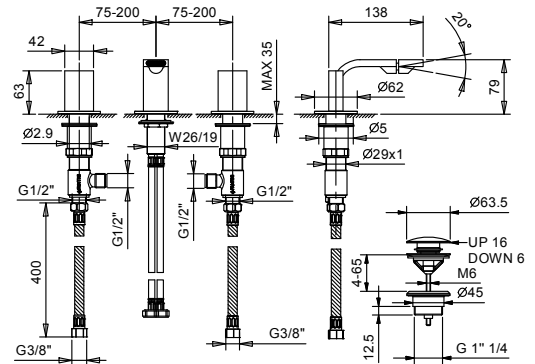

Art. N509S

3-hole bidet mixer - VENEZIA IN

- spout projection 13,5 cm
- without handles
- flow restrictor 5 l/min at 3 bar
- 90° ceramic cartridge
- articulated aerator
- flexible supply lines
- WITH pop-up WASTE

NOTE: handles to be ordered separately, pls. refer to the "Handles" section

Chrome	29 02 N509S
Nickel PVD	29 95 N509S
Matt Gun Metal PVD	29 P5 N509S
Matt British Gold PVD	29 P6 N509S
Matt Copper PVD	29 P9 N509S
Gold Plus	29 01 N509S