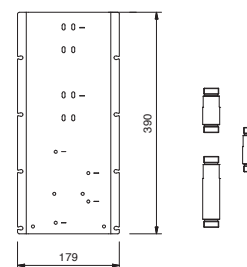

**Art. D391A**

**Built-in piece**

19 00 D391A

**TOTAL PRICE**

- Chrome
- Nickel PVD
- Matt Gun Metal PVD
- Matt British Gold PVD
- Matt Copper PVD
- Gold Plus

**Art. W042**

**OPTIONAL - Easy Fix System**

- plate and connections:
- for an easy both horizontal and vertical installation of the thermostatic mixers:
  - to install art- D300A / D391A - **1 outlet**
  - to install art- D300A / D391A - **2 outlets**