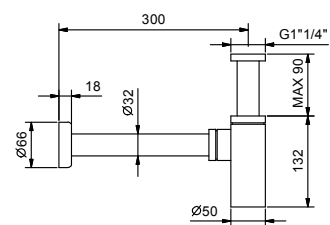

Art. 9234

Bottle trap

- 1" 1/4
- for washbasin

N.B. complete finishing list in the section miscellaneous articles at the end of the pricelist

Chrome	91 02 9234
Nickel PVD	91 95 9234
Matt Gun Metal PVD	91 P5 9234
Matt British Gold PVD	91 P6 9234
Matt Copper PVD	91 P9 9234
Gold Plus	91 01 9234