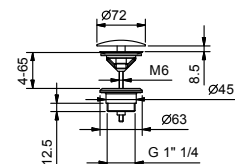

Art. 8435

Waste

- 1" 1/4
- for washbasin without overflow
- for washbasin with overflow
- unrestricted outlet
- universal

N.B. complete finishing list in the section miscellaneous articles at the end of the pricelist

Chrome	91 02 8435
Nickel PVD	91 95 8435
Matt Gun Metal PVD	91 P5 8435
Matt British Gold PVD	91 P6 8435
Matt Copper PVD	91 P9 8435
Gold Plus	91 01 8435