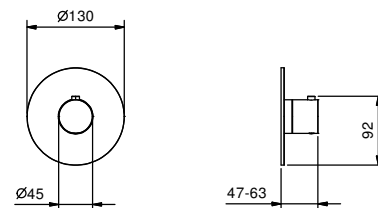

3/4" built-in thermostatic shower mixer

- handles
- **3-way** shut-off diverter with turning knob
- for horizontal installation only
- 3/4" inlets

Art. G573B

External piece

Chrome	87 02 G573B
Nickel PVD	87 95 G573B
Matt Gun Metal PVD	87 P5 G573B
Matt British Gold PVD	87 P6 G573B
Matt Copper PVD	87 P9 G573B
Gold Plus	87 01 G573B

Art. D373A

Built-in piece

19 00 D373A

TOTAL PRICE

- Chrome
- Nickel PVD
- Matt Gun Metal PVD
- Matt British Gold PVD
- Matt Copper PVD
- Gold Plus

3/4" built-in thermostatic shower mixer

- handle
- 3/4" inlets
- soundproof
- without stop valve **to be ordered separately**

NOTE: the mixer must always be ordered with the stop valve N291SB+D391A

Art. G500B

External piece

Chrome	87 02 G500B
Nickel PVD	87 95 G500B
Matt Gun Metal PVD	87 P5 G500B
Matt British Gold PVD	87 P6 G500B
Matt Copper PVD	87 P9 G500B
Gold Plus	87 01 G500B

Art. D300A

Built-in piece

19 00 D300A

TOTAL PRICE

- Chrome
- Nickel PVD
- Matt Gun Metal PVD
- Matt British Gold PVD
- Matt Copper PVD
- Gold Plus