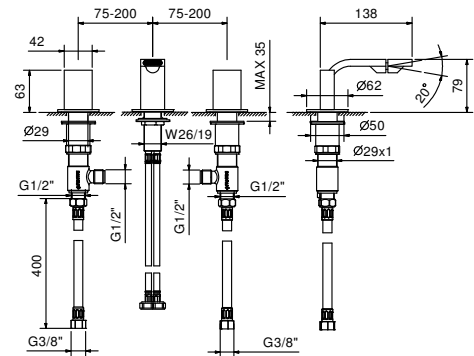

Art. N509SW

3-hole bidet mixer - VENEZIA IN

- spout projection 13,5 cm
- without handles
- flow restrictor 5 l/min at 3 bar
- 90° ceramic cartridge
- articulated aerator
- flexible supply lines
- WITHOUT WASTE

NOTE: handles to be ordered separately, pls. refer to the "Handles" section

Chrome	29 02 N509SW
Nickel PVD	29 95 N509SW
Matt Gun Metal PVD	29 P5 N509SW
Matt British Gold PVD	29 P6 N509SW
Matt Copper PVD	29 P9 N509SW
Gold Plus	29 01 N509SW