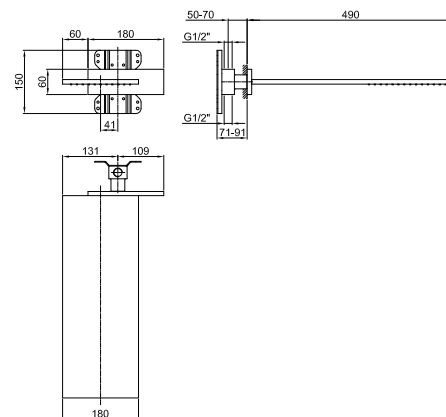

**Art. 8036A**

**Built-in piece**

86 00 8036A

**TOTAL PRICE**

- Chrome
- Nickel PVD
- Matt Gun Metal PVD
- Matt British Gold PVD
- Matt Copper PVD
- Gold Plus

**Art. 8027**

**Shower arm**

- 30 cm long
- round backplate
- wall-mount
- 1/2" inlet