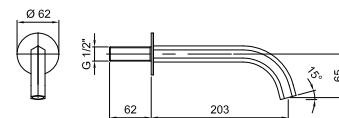

Art. 8315

Wall-mount bathtub spout

- spout projection 20 cm
- round backplate
- 1/2" inlet

Chrome	29 02 8315
Nickel PVD	29 95 8315
Matt Gun Metal PVD	29 P5 8315
Matt British Gold PVD	29 P6 8315
Matt Copper PVD	29 P9 8315
Gold Plus	29 01 8315