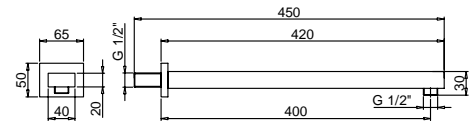

**OPTIONAL Built-in part for plasterboard**

**Art. W046** 91 00 W046

**Art. 8081**

**Shower arm**

- 40 cm long
- rectangular backplate
- 1/2" inlet
- wall-mount

Chrome	86 02 8081
--------	------------

**OPTIONAL Built-in part for plasterboard**