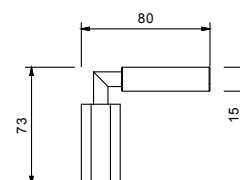

Art. N547

VENEZIA left-side lever

- with black lever
- for articles: N404SW - N404S - N504SW - N504S - N405SW - N458SWB - N013SB - N113SB - N409SW - N409S - N411SB - N509SW - N509S - N511SB - N465S - N565S - N467S - N567S