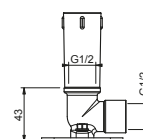

**OPTIONAL Built-in part for plasterboard**

**Art. W046**

91 00 W046

**Art. 5943**

**Shower set**

- VENEZIA handshower
- water plug with showerholder
- round backplate
- brass hose 150 cm
- brass hose 140 cm in PVD options
- 1/2" inlet