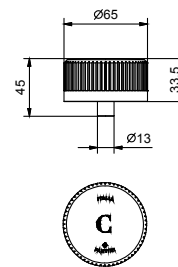

Art. N646

VENEZIA right-side crystal handle, "C" (cold)

• for articles: N404SW - N404S - N504SW - N504S - N405SW - N458SWB - N013SB - N113SB - N409SW - N409S - N411SB - N509SW - N509S - N511SB - N465S - N565S - N467S - N567S

Chrome - Black	29 02 N646C5
Chrome - White	29 02 N646CB
Gold Plus - Black	29 01 N646C5
Gold Plus - White	29 01 N646CB
Nickel PVD - Black	29 95 N646C5
Nickel PVD - White	29 95 N646CB
Matt Gun Metal PVD - Black	29 P5 N646C5
Matt Gun Metal PVD - White	29 P5 N646CB
Matt British Gold PVD - Black	29 P6 N646C5
Matt British Gold PVD - White	29 P6 N646CB
Matt Copper PVD - Black	29 P9 N646C5
Matt Copper PVD - White	29 P9 N646CB