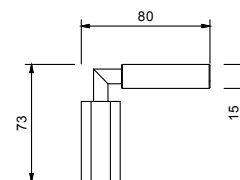

Art. N546

VENEZIA right-side lever

- with black lever
- for articles: N404SW - N404S - N504SW - N504S - N405SW - N458SWB - N013SB - N113SB - N409SW - N409S - N411SB - N509SW - N509S - N511SB - N465S - N565S - N467S - N567S - N291SB (shower)