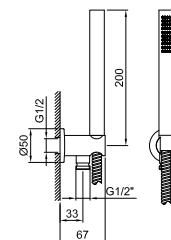

Art. 5944

Shower set

- FIT handshower
- water plug with showerholder
- round backplate
- brass hose 150 cm
- brass hose 140 cm in PVD options
- 1/2" inlet

Chrome	29 02 5944
Nickel PVD	29 95 5944
Matt Gun Metal PVD	29 P5 5944
Matt British Gold PVD	29 P6 5944
Matt Copper PVD	29 P9 5944
Gold Plus	29 01 5944