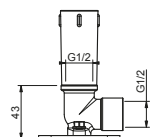

OPTIONAL Built-in part for plasterboard

Art. W046 91 00 W046