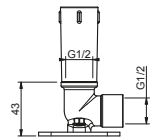

OPTIONAL Built-in part for plasterboard

Art. W046 91 00 W046