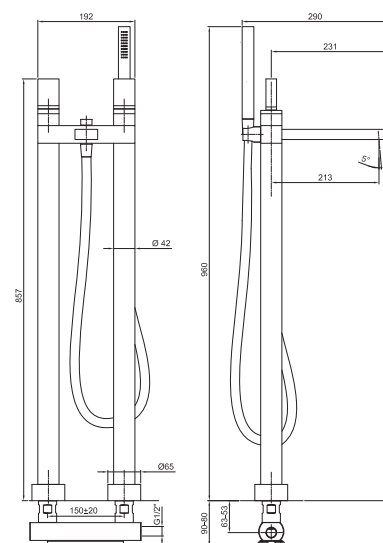

Art. 1680A

Built-in piece

19 00 1680A

TOTAL PRICE

Chrome	
Nickel PVD	
Matt Gun Metal PVD	
Matt British Gold PVD	
Matt Copper PVD	
Gold Plus