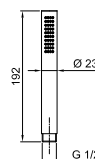

Art. 8783

Handshower

- FIT
- Base material: brass
- flow restrictor 9 l/min
- anti-lime scale system
- check valve

Chrome	90 02 8783
Nickel PVD	90 95 8783
Matt Gun Metal PVD	90 P5 8783
Matt British Gold PVD	90 P6 8783
Matt Copper PVD	90 P9 8783
Gold Plus	90 01 8783