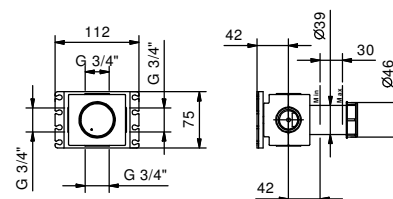

3/4" stop valve

- without handle
- 90° ceramic cartridge
- 3/4" inlets

NOTE: Handle to be ordered separately, pls. Refer to the "Handles" section

Art. N291SB

External piece

Chrome	29 02 N291SB
Nickel PVD	29 95 N291SB
Matt Gun Metal PVD	29 P5 N291SB
Matt British Gold PVD	29 P6 N291SB
Matt Copper PVD	29 P9 N291SB
Gold Plus	29 01 N291SB

Art. D391A

Built-in piece

19 00 D391A