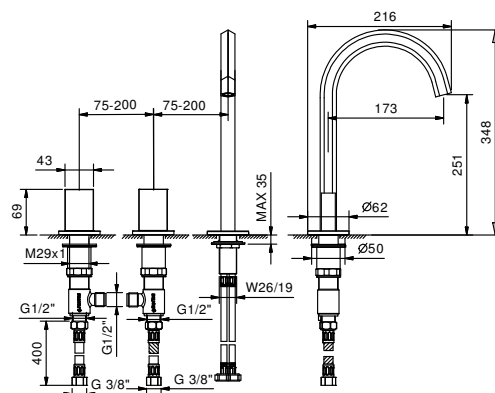

Art. N405SW

lead $\emptyset$ free

3-hole high washbasin mixer

- spout projection 17,5 cm
- without handles
- flow restrictor 5 l/min at 3 bar
- 90° ceramic cartridge
- flexible supply lines
- WITHOUT WASTE

NOTE: handles to be ordered separately, pls. refer to the "Handles" section

Chrome	29 02 N405SW
Nickel PVD	29 95 N405SW
Matt Gun Metal PVD	29 P5 N405SW
Matt British Gold PVD	29 P6 N405SW
Matt Copper PVD	29 P9 N405SW
Gold Plus	29 01 N405SW