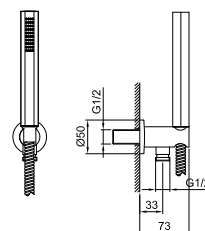

Art. 5943

Shower set

- VENEZIA handshower
- water plug with showerholder
- round backplate
- brass hose 150 cm
- brass hose 140 cm in PVD options
- 1/2" inlet

Chrome	29 02 5943
Nickel PVD	29 95 5943
Matt Gun Metal PVD	29 P5 5943
Matt British Gold PVD	29 P6 5943
Matt Copper PVD	29 P9 5943
Gold Plus	29 01 5943