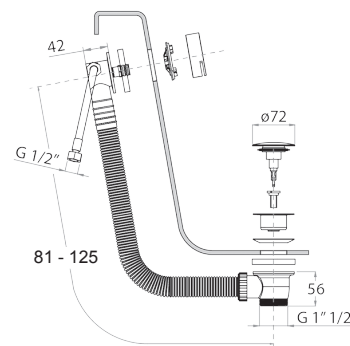

**Art. W002**

**Bathtub drain**

- with handle
- bath-tub drain with overflow
- WITH WASTE

**N.B. complete finishing list in the section miscellaneous articles at the end of the pricelist**

Chrome	91 02 W002
Nickel PVD	91 95 W002
Matt Gun Metal PVD	91 P5 W002
Matt British Gold PVD	91 P6 W002
Matt Copper PVD	91 P9 W002
Gold Plus	91 01 W002