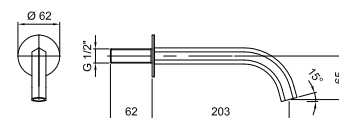

Wall-mount washbasin spout

- spout projection 20 cm
- flow restrictor 5 l/min at 3 bar
- 1/2" inlet

Chrome	29 02 8320
Nickel PVD	29 95 8320
Matt Gun Metal PVD	29 P5 8320
Matt British Gold PVD	29 P6 8320
Matt Copper PVD	29 P9 8320
Gold Plus	29 01 8320