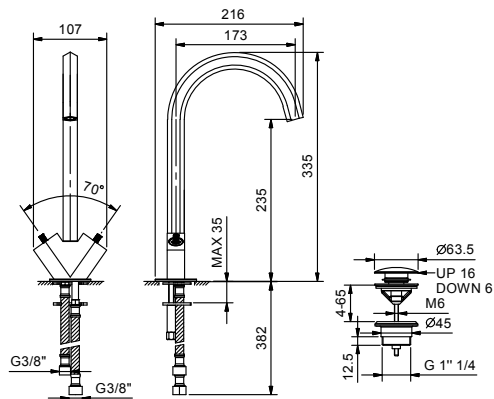

Art. N456SF

Single-hole washbasin mixer

- spout projection 17,5 cm
- without handles
- flow restrictor 5 l/min at 3 bar
- 90° ceramic cartridge
- flexible supply lines
- WITH pop-up WASTE

NOTE: handles to be ordered separately, pls. refer to the "Handles" section

Chrome	29 02 N456SF
Nickel PVD	29 95 N456SF
Matt Gun Metal PVD	29 P5 N456SF
Matt British Gold PVD	29 P6 N456SF
Matt Copper PVD	29 P9 N456SF
Gold Plus	29 01 N456SF