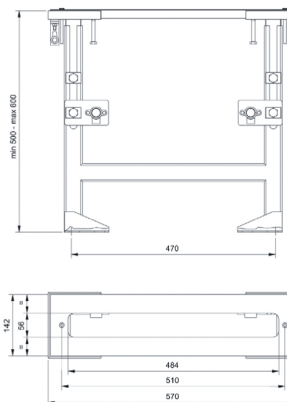

**Art. 9670**

**Mounting plate for deck-mount bathtub mixer**

- screw covers
- mounting plate
- without cover plate

**NOTE: To be finished with inspectable cover materials**

Chrome	91 02 9670
--------	------------