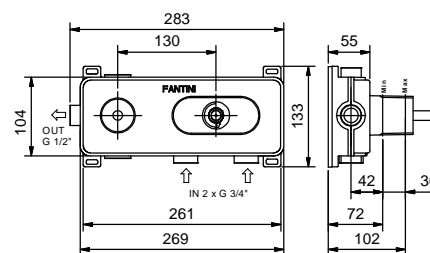

Built-in piece

19 00 D331A

TOTAL PRICE

- Chrome
- Nickel PVD
- Matt Gun Metal PVD
- Matt British Gold PVD
- Matt Copper PVD
- Gold Plus

3/4" built-in thermostatic shower mixer

- handles
- **2-way** shut-off diverter with turning knob
- for horizontal installation only
- 3/4" inlets

Art. G572B

External piece

Chrome	87 02 G572B
Nickel PVD	87 95 G572B
Matt Gun Metal PVD	87 P5 G572B
Matt British Gold PVD	87 P6 G572B
Matt Copper PVD	87 P9 G572B
Gold Plus	87 01 G572B