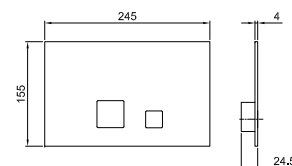

Art. 8402

Flush actuator plate

- Base material: stainless steel
- projecting push-button controls
- with round controls
- compatible with GEBERIT SIGMA8, SIGMA12
- without visible fixing system

N.B. complete finishing list in the section miscellaneous articles at the end of the pricelist

Brilliant Stainless Steel	91 38 8402
Nickel PVD	91 95 8402
Matt Gun Metal PVD	91 P5 8402
Matt British Gold PVD	91 P6 8402
Matt Copper PVD	91 P9 8402
Gold Plus	91 01 8402

Art. 8403

Flush actuator plate

- Base material: stainless steel
- flush fit controls
- with square controls
- compatible with GEBERIT SIGMA8, SIGMA12
- without visible fixing system

N.B. complete finishing list in the section miscellaneous articles at the end of the pricelist

Brilliant Stainless Steel	91 38 8403
Nickel PVD	91 95 8403
Matt Gun Metal PVD	91 P5 8403
Matt British Gold PVD	91 P6 8403
Matt Copper PVD	91 P9 8403
Gold Plus	91 01 8403

Art. 8486

Double-function hydrobrush

- for WC cleaning
- for personal care if used with a shower mixer
- water plug with showerholder
- stop valve
- Base material: brass
- round backplate
- 120 cm PVC flexible
- 1/2" inlet

N.B. complete finishing list in the section miscellaneous articles at the end of the pricelist

Chrome	91 02 8486
Nickel PVD	91 95 8486
Matt Gun Metal PVD	91 P5 8486
Matt British Gold PVD	91 P6 8486
Matt Copper PVD	91 P9 8486
Gold Plus	91 01 8486

Art. W001

Bathtub drain

- with handle
- WITH WASTE

N.B. complete finishing list in the section miscellaneous articles at the end of the pricelist

Chrome	91 02 W001
Nickel PVD	91 95 W001
Matt Gun Metal PVD	91 P5 W001
Matt British Gold PVD	91 P6 W001
Matt Copper PVD	91 P9 W001
Gold Plus	91 01 W001