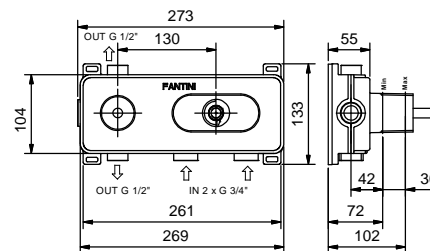

Built-in piece

19 00 D372A

TOTAL PRICE

- Chrome
- Nickel PVD
- Matt Gun Metal PVD
- Matt British Gold PVD
- Matt Copper PVD
- Gold Plus