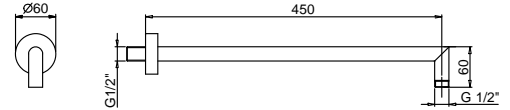

**OPTIONAL Built-in part for plasterboard**

**Art. W046** 91 00 W046

**Art. 8011**

**Shower arm**

- 45 cm long
- round backplate
- wall-mount
- 1/2" inlet

Chrome	86 02 8011
Nickel PVD	86 95 8011
Matt Gun Metal PVD	86 P5 8011
Matt British Gold PVD	86 P6 8011
Matt Copper PVD	86 P9 8011
Gold Plus	86 01 8011