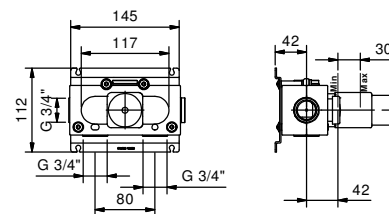

Built-in piece

19 00 D300A

TOTAL PRICE

- Chrome
- Nickel PVD
- Matt Gun Metal PVD
- Matt British Gold PVD
- Matt Copper PVD
- Gold Plus