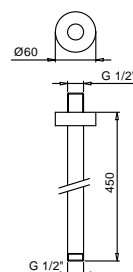

**OPTIONAL Built-in part for plasterboard**

**Art. W046** 91 00 W046

**Art. 9237**

**Shower arm**

- 45 cm long
- round backplate
- ceiling-mount
- 1/2" inlet

Chrome	86 02 9237
Nickel PVD	86 95 9237
Matt Gun Metal PVD	86 P5 9237
Matt British Gold PVD	86 P6 9237
Matt Copper PVD	86 P9 9237
Gold Plus	86 01 9237