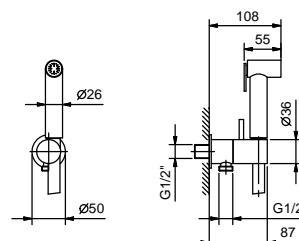

Art. 8486

Double-function hydrobrush

- for WC cleaning
- for personal care if used with a shower mixer
- water plug with showerholder
- stop valve
- Base material: brass
- round backplate
- 120 cm PVC flexible
- 1/2" inlet

N.B. complete finishing list in the section miscellaneous articles at the end of the pricelist

Chrome	91 02 8486
Nickel PVD	91 95 8486
Matt Gun Metal PVD	91 P5 8486
Matt British Gold PVD	91 P6 8486
Matt Copper PVD	91 P9 8486
Gold Plus	91 01 8486