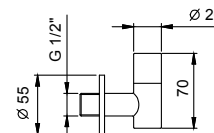

Art. 8434

Waste

- 1" 1/4
- pushing plug
- for washbasin without overflow
- for washbasin with overflow
- universal

N.B. complete finishing list in the section miscellaneous articles at the end of the pricelist

Chrome	91 02 8434
Nickel PVD	91 95 8434
Matt Gun Metal PVD	91 P5 8434
Matt British Gold PVD	91 P6 8434
Matt Copper PVD	91 P9 8434
Gold Plus	91 01 8434

Art. 8435

Waste

- 1" 1/4
- for washbasin without overflow
- for washbasin with overflow
- unrestricted outlet
- universal

N.B. complete finishing list in the section miscellaneous articles at the end of the pricelist

Chrome	91 02 8435
Nickel PVD	91 95 8435
Matt Gun Metal PVD	91 P5 8435
Matt British Gold PVD	91 P6 8435
Matt Copper PVD	91 P9 8435
Gold Plus	91 01 8435

Art. 9234

Bottle trap

- 1" 1/4
- for washbasin

N.B. complete finishing list in the section miscellaneous articles at the end of the pricelist

Chrome	91 02 9234
Nickel PVD	91 95 9234
Matt Gun Metal PVD	91 P5 9234
Matt British Gold PVD	91 P6 9234
Matt Copper PVD	91 P9 9234
Gold Plus	91 01 9234

Art. 8364

Pair of filters

- with shutoff
- fully inspectable filter
- 1/2" inlet

N.B. complete finishing list in the section miscellaneous articles at the end of the pricelist

Chrome	91 02 8364
Nickel PVD	91 95 8364
Matt Gun Metal PVD	91 P5 8364
Matt British Gold PVD	91 P6 8364
Matt Copper PVD	91 P9 8364
Gold Plus	91 01 8364