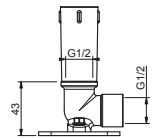

OPTIONAL Built-in part for plasterboard

Art. W046 91 00 W046