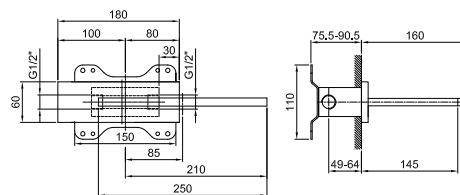

Built-in bathtub spout

- spout projection 14,5 cm
- right-hand version
- waterfall
- 1/2" inlet

Art. 5041B

External piece

Chrome	31 02 5041B
Nickel PVD	31 95 5041B
Matt Gun Metal PVD	31 P5 5041B
Matt British Gold PVD	31 P6 5041B
Matt Copper PVD	31 P9 5041B
Gold Plus	31 01 5041B