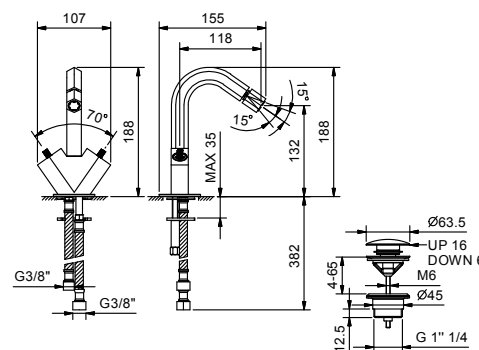

Chrome	29 02 N462SF
Nickel PVD	29 95 N462SF
Matt Gun Metal PVD	29 P5 N462SF
Matt British Gold PVD	29 P6 N462SF
Matt Copper PVD	29 P9 N462SF
Gold Plus	29 01 N462SF