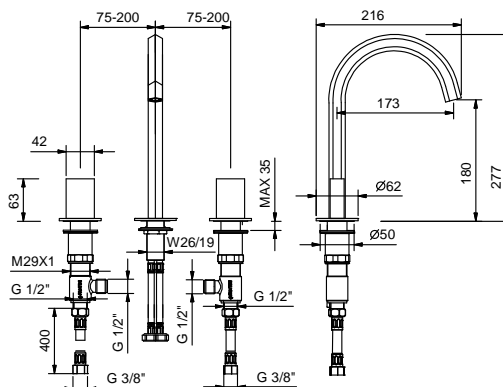

Art. N404SW

lead $\emptyset$ free

3-hole washbasin mixer

- spout projection 17,5 cm
- without handles
- flow restrictor 5 l/min at 3 bar
- 90° ceramic cartridge
- flexible supply lines
- WITHOUT WASTE

NOTE: handles to be ordered separately, pls. refer to the "Handles" section

Chrome	29 02 N404SW
Nickel PVD	29 95 N404SW
Matt Gun Metal PVD	29 P5 N404SW
Matt British Gold PVD	29 P6 N404SW
Matt Copper PVD	29 P9 N404SW
Gold Plus	29 01 N404SW