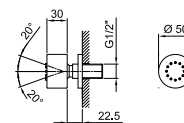

Art. 9248

Lateral body spray

- Base material: brass
- adjustable
- anti-lime scale system
- 1/2" inlet

Chrome	86 02 9248
Nickel PVD	86 95 9248
Matt Gun Metal PVD	86 P5 9248
Matt British Gold PVD	86 P6 9248
Matt Copper PVD	86 P9 9248
Gold Plus	86 01 9248