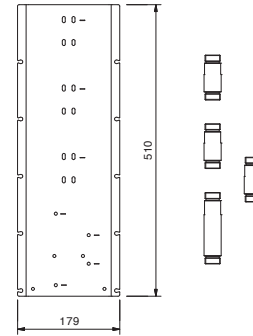

**EXAMPLE OF COMBINATION - 1 OUTLET**

**EXAMPLE OF COMBINATION - 2 OUTLETS**

91 00 W042

**Art. W043**

**OPTIONAL - Easy Fix System**

- plate and connections:
- for an easy both horizontal and vertical installation of the thermostatic mixers:
  - to install art- D300A / D391A - **3 outlets**