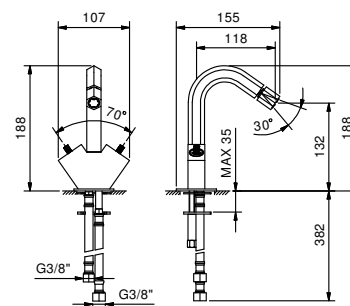

Art. N462SWF

Single-hole bidet mixer

- spout projection 12 cm
- without handles
- flow restrictor 5 l/min at 3 bar
- 90° ceramic cartridge
- articulated aerator
- flexible supply lines
- WITHOUT WASTE

NOTE: handles to be ordered separately, pls. refer to the "Handles" section

Chrome	29 02 N462SWF
Nickel PVD	29 95 N462SWF
Matt Gun Metal PVD	29 P5 N462SWF
Matt British Gold PVD	29 P6 N462SWF
Matt Copper PVD	29 P9 N462SWF
Gold Plus	29 01 N462SWF

Art. N462SF

Single-hole bidet mixer

- spout projection 12 cm
- without handles
- flow restrictor 5 l/min at 3 bar
- 90° ceramic cartridge
- articulated aerator
- flexible supply lines
- WITH pop-up WASTE

NOTE: handles to be ordered separately, pls. refer to the "Handles" section