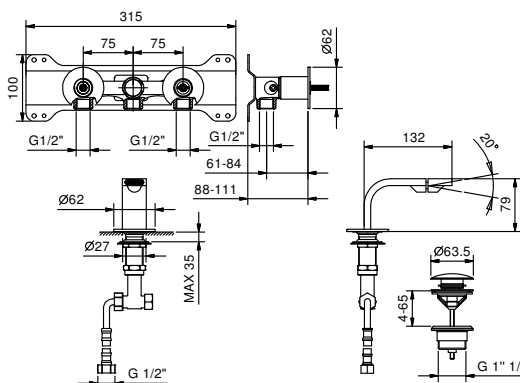

**Art. 5911A**

**Built-in piece**

19 00 5911A

**TOTAL PRICE**

- Chrome
- Nickel PVD
- Matt Gun Metal PVD
- Matt British Gold PVD
- Matt Copper PVD
- Gold Plus

**Art. N462SWF**

**Single-hole bidet mixer**

- spout projection 12 cm
- without handles
- flow restrictor 5 l/min at 3 bar
- 90° ceramic cartridge
- articulated aerator
- flexible supply lines
- WITHOUT WASTE