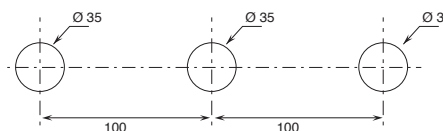

### BASINS HOLE SIZE:

- For washbasin and bidet mixers.

- 3-hole washbasin mixer.

art. N404S

art. N405S

art. N504S

The built-in 3/4" thermostatic shower mixer is available:

- art. **G531B+D331A** - 1 outlet