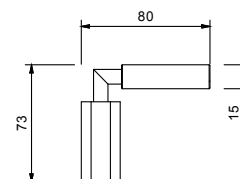

- Chrome 29 02 N547
- Nickel PVD 29 95 N547
- Matt Gun Metal PVD 29 P5 N547
- Matt British Gold PVD 29 P6 N547
- Matt Copper PVD 29 P9 N547
- Gold Plus 29 01 N547