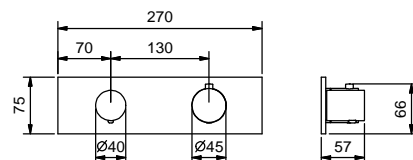

3/4" built-in thermostatic shower mixer

- handles
- **3-way** shut-off diverter with turning knob
- for horizontal installation only
- 3/4" inlets

Art. G573B

External piece

Chrome	87 02 G573B
Nickel PVD	87 95 G573B
Matt Gun Metal PVD	87 P5 G573B
Matt British Gold PVD	87 P6 G573B
Matt Copper PVD	87 P9 G573B
Gold Plus	87 01 G573B

Art. D373A