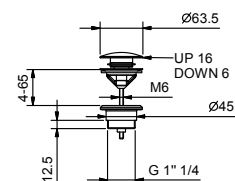

Art. 8434

Waste

- 1" 1/4
- pushing plug
- for washbasin without overflow
- for washbasin with overflow
- universal

N.B. complete finishing list in the section miscellaneous articles at the end of the pricelist

Chrome	91 02 8434
Nickel PVD	91 95 8434
Matt Gun Metal PVD	91 P5 8434
Matt British Gold PVD	91 P6 8434
Matt Copper PVD	91 P9 8434
Gold Plus	91 01 8434