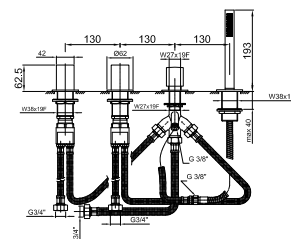

Chrome	29 02 N567S
Nickel PVD	29 95 N567S
Matt Gun Metal PVD	29 P5 N567S
Matt British Gold PVD	29 P6 N567S
Matt Copper PVD	29 P9 N567S
Gold Plus	29 01 N567S

Floor-mount bathtub mixer - VENEZIA IN

- spout projection 21,5 cm
- without handles
- **2-way** diverter with pushing button
- FIT handshower
- handshower holder
- brass hose 150 cm
- brass hose 140 cm in PVD options
- 90° ceramic cartridge
- 1/2" inlets
- on foot

NOTE: handles to be ordered separately, pls. refer to the "Handles" section