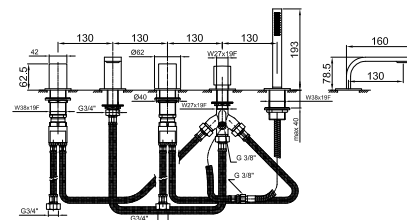

Art. N465S

Deck-mount bathtub mixer

- spout projection 17,5 cm
- without handles
- 5-hole
- **2-way** diverter with pushing button
- VENEZIA handshower
- 150 cm flexible
- 90° ceramic cartridge
- 3/4" inlets
- flexible supply lines

NOTE: handles to be ordered separately, pls. refer to the "Handles" section

Chrome	29 02 N465S
Nickel PVD	29 95 N465S
Matt Gun Metal PVD	29 P5 N465S
Matt British Gold PVD	29 P6 N465S
Matt Copper PVD	29 P9 N465S
Gold Plus	29 01 N465S

Art. N565S

Deck-mount bathtub mixer - VENEZIA IN

- spout projection 16 cm
- without handles
- 5-hole
- **2-way** diverter with pushing button
- FIT handshower
- 150 cm flexible
- 90° ceramic cartridge
- 3/4" inlets
- flexible supply lines

NOTE: handles to be ordered separately, pls. refer to the "Handles" section

Chrome	29 02 N565S
Nickel PVD	29 95 N565S
Matt Gun Metal PVD	29 P5 N565S
Matt British Gold PVD	29 P6 N565S
Matt Copper PVD	29 P9 N565S
Gold Plus	29 01 N565S

Art. N467S

Deck-mount bathtub mixer

- without handles
- without spout
- 4-hole
- **2-way** diverter with pushing button
- VENEZIA handshower
- 150 cm flexible
- 90° ceramic cartridge
- 3/4" inlets
- flexible supply lines

NOTE: handles to be ordered separately, pls. refer to the "Handles" section

Chrome	29 02 N467S
Nickel PVD	29 95 N467S
Matt Gun Metal PVD	29 P5 N467S
Matt British Gold PVD	29 P6 N467S
Matt Copper PVD	29 P9 N467S
Gold Plus	29 01 N467S