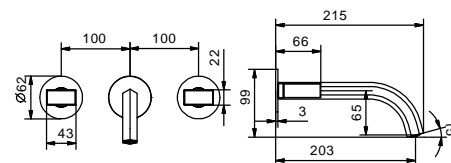

Art. N013SB

External piece

Chrome	29 02 N013SB
Nickel PVD	29 95 N013SB
Matt Gun Metal PVD	29 P5 N013SB
Matt British Gold PVD	29 P6 N013SB
Matt Copper PVD	29 P9 N013SB
Gold Plus	29 01 N013SB