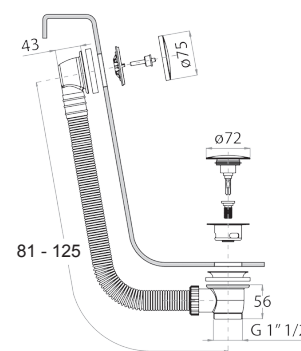

Art. 8402

Flush actuator plate

- Base material: stainless steel
- projecting push-button controls
- with round controls
- compatible with GEBERIT SIGMA8, SIGMA12
- without visible fixing system

N.B. complete finishing list in the section miscellaneous articles at the end of the pricelist

Brilliant Stainless Steel	91 38 8402
Nickel PVD	91 95 8402
Matt Gun Metal PVD	91 P5 8402
Matt British Gold PVD	91 P6 8402
Matt Copper PVD	91 P9 8402
Gold Plus	91 01 8402

Art. 8403

Flush actuator plate

- Base material: stainless steel
- flush fit controls
- with square controls
- compatible with GEBERIT SIGMA8, SIGMA12
- without visible fixing system

N.B. complete finishing list in the section miscellaneous articles at the end of the pricelist

Brilliant Stainless Steel	91 38 8403
Nickel PVD	91 95 8403
Matt Gun Metal PVD	91 P5 8403
Matt British Gold PVD	91 P6 8403
Matt Copper PVD	91 P9 8403
Gold Plus	91 01 8403

Art. 8486

Double-function hydrobrush

- for WC cleaning
- for personal care if used with a shower mixer
- water plug with showerholder
- stop valve
- Base material: brass
- round backplate
- 120 cm PVC flexible
- 1/2" inlet

N.B. complete finishing list in the section miscellaneous articles at the end of the pricelist

Chrome	91 02 8486
Nickel PVD	91 95 8486
Matt Gun Metal PVD	91 P5 8486
Matt British Gold PVD	91 P6 8486
Matt Copper PVD	91 P9 8486
Gold Plus	91 01 8486

Art. W001

Bathtub drain

- with handle
- WITH WASTE

N.B. complete finishing list in the section miscellaneous articles at the end of the pricelist

Chrome	91 02 W001
Nickel PVD	91 95 W001
Matt Gun Metal PVD	91 P5 W001
Matt British Gold PVD	91 P6 W001
Matt Copper PVD	91 P9 W001
Gold Plus	91 01 W001