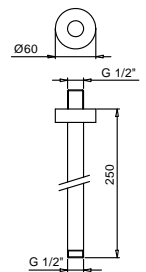

**Art. W046** 91 00 W046

**Art. 9236**

**Shower arm**

- 25 cm long
- round backplate
- ceiling-mount
- 1/2" inlet

Chrome	86 02 9236
Nickel PVD	86 95 9236
Matt Gun Metal PVD	86 P5 9236
Matt British Gold PVD	86 P6 9236
Matt Copper PVD	86 P9 9236
Gold Plus	86 01 9236