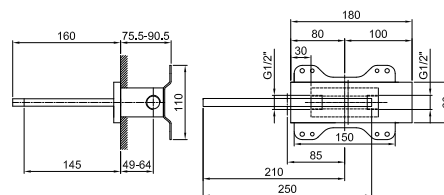

External piece

Chrome	31 02 5042B
Nickel PVD	31 95 5042B
Matt Gun Metal PVD	31 P5 5042B
Matt British Gold PVD	31 P6 5042B
Matt Copper PVD	31 P9 5042B
Gold Plus	31 01 5042B