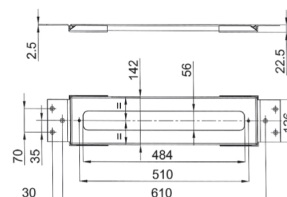

**Art. 9325**

**Mounting plate for deck-mount bathtub mixer**

- screw covers
- mounting plate
- without cover plate

**NOTE: To be finished with inspectable cover materials**

Chrome	91 02 9325
--------	------------