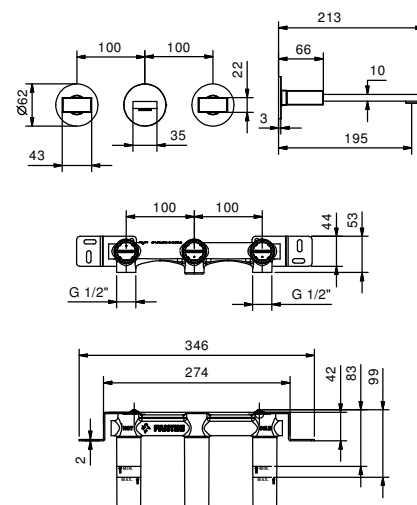

lead $\varnothing$ free

Wall-mount washbasin mixer - VENEZIA IN

- spout projection 19,5 cm
- without handles
- flow restrictor 5 l/min at 3 bar
- 90° ceramic cartridge
- 1/2" inlets
- WITHOUT WASTE

NOTE: handles to be ordered separately, pls. refer to the "Handles" section

Art. N113SB

External piece

Chrome	29 02 N113SB
Nickel PVD	29 95 N113SB
Matt Gun Metal PVD	29 P5 N113SB
Matt British Gold PVD	29 P6 N113SB
Matt Copper PVD	29 P9 N113SB
Gold Plus	29 01 N113SB

Art. R010A

Built-in piece

44 00 R010A

TOTAL PRICE

Chrome	
Nickel PVD	
Matt Gun Metal PVD	
Matt British Gold PVD	
Matt Copper PVD	
Gold Plus	

WASHBASIN : spouts

Art. 8320

lead $\varnothing$ free

Wall-mount washbasin spout

- spout projection 20 cm
- flow restrictor 5 l/min at 3 bar
- 1/2" inlet

Chrome	29 02 8320
Nickel PVD	29 95 8320
Matt Gun Metal PVD	29 P5 8320
Matt British Gold PVD	29 P6 8320
Matt Copper PVD	29 P9 8320
Gold Plus	29 01 8320