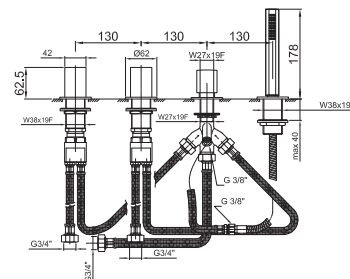

Art. N467S

Deck-mount bathtub mixer

- without handles
- without spout
- 4-hole
- **2-way** diverter with pushing button
- VENEZIA handshower
- 150 cm flexible
- 90° ceramic cartridge
- 3/4" inlets
- flexible supply lines

NOTE: handles to be ordered separately, pls. refer to the "Handles" section

Chrome	29 02 N467S
Nickel PVD	29 95 N467S
Matt Gun Metal PVD	29 P5 N467S
Matt British Gold PVD	29 P6 N467S
Matt Copper PVD	29 P9 N467S
Gold Plus	29 01 N467S