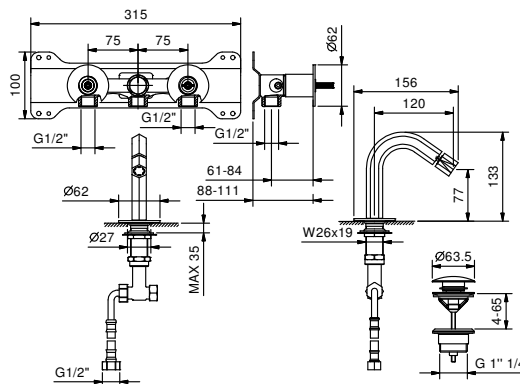

**Art. 5911A**

**Built-in piece**

19 00 5911A

**TOTAL PRICE**

- Chrome
- Nickel PVD
- Matt Gun Metal PVD
- Matt British Gold PVD
- Matt Copper PVD
- Gold Plus

**Single-hole bidet mixer - VENEZIA IN**

- spout projection 13,2 cm
- without handles
- wall-mount remote controls
- flow restrictor 5 l/min at 3 bar
- 90° ceramic cartridge
- articulated aerator
- flexible supply lines
- WITH pop-up WASTE