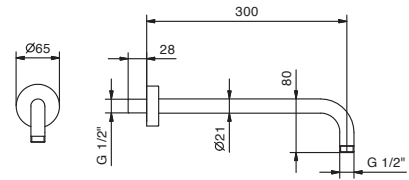

Art. 8027

Shower arm

- 30 cm long
- round backplate
- wall-mount
- 1/2" inlet

Chrome	86 02 8027
Nickel PVD	86 95 8027
Matt Gun Metal PVD	86 P5 8027
Matt British Gold PVD	86 P6 8027
Matt Copper PVD	86 P9 8027
Gold Plus	86 01 8027

OPTIONAL Built-in part for plasterboard

Art. W046 91 00 W046

Art. 8028

Shower arm

- 45 cm long
- round backplate
- wall-mount
- 1/2" inlet

Chrome	86 02 8028
Nickel PVD	86 95 8028
Matt Gun Metal PVD	86 P5 8028
Matt British Gold PVD	86 P6 8028
Matt Copper PVD	86 P9 8028
Gold Plus	86 01 8028