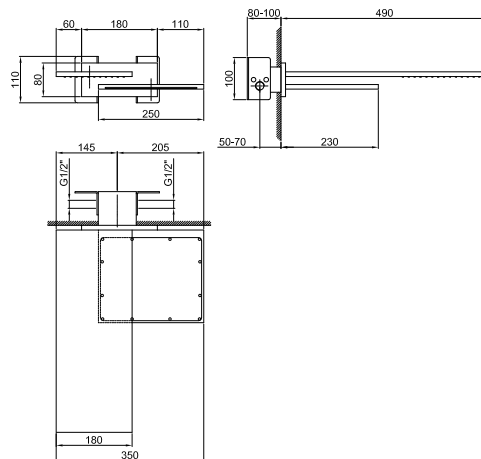

Double showerhead

- rain
- waterfall
- Base material: brass
- wall-mount
- flow restrictor 17 l/min at 3 bar
- anti-lime scale system
- 1/2" inlet
- minimum flow rate 12 l/min

NOTE: conditions necessary for the correct functioning: Min. Flow Rate: 12 l/min

Art. 8035B

External piece

Chrome	86 02 8035B
Nickel PVD	86 95 8035B
Matt Gun Metal PVD	86 P5 8035B
Matt British Gold PVD	86 P6 8035B
Matt Copper PVD	86 P9 8035B
Gold Plus	86 01 8035B

Art. 8035A

Built-in piece

86 00 8035A

TOTAL PRICE

- Chrome
- Nickel PVD
- Matt Gun Metal PVD
- Matt British Gold PVD
- Matt Copper PVD
- Gold Plus