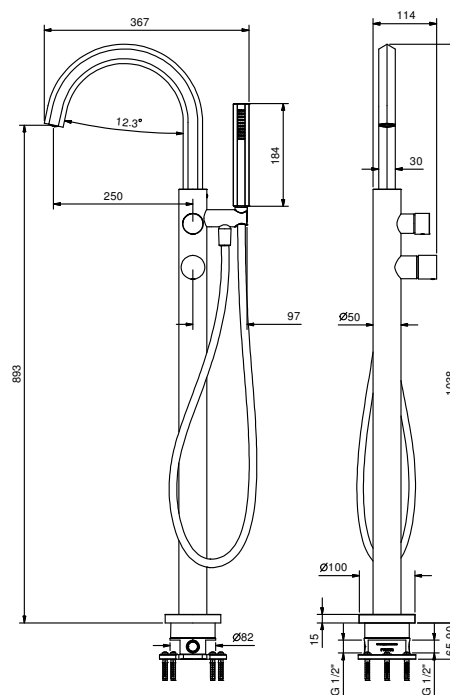

**Art. 1680A**

**Built-in piece**

19 00 1680A

**TOTAL PRICE**

Chrome	
Nickel PVD	
Matt Gun Metal PVD	
Matt British Gold PVD	
Matt Copper PVD	
Gold Plus	

**Floor-mount bathtub mixer**

- spout projection 24,1 cm
- handle
- open/close handle with flow and temperature control
- VENEZIA handshower
- handshower holder
- 150 cm PVC flexible
- 1/2" inlets
- on foot

**Built-in piece**

44 00 R080A

**TOTAL PRICE**

- Chrome
- Nickel PVD
- Matt Gun Metal PVD
- Matt British Gold PVD
- Matt Copper PVD
- Gold Plus

**Built-in bathtub spout**

- spout projection 14,5 cm
- right-hand version
- waterfall
- 1/2" inlet