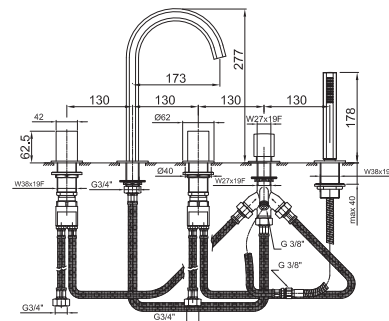

Art. N465S

Deck-mount bathtub mixer

- spout projection 17,5 cm
- without handles
- 5-hole
- **2-way** diverter with pushing button
- VENEZIA handshower
- 150 cm flexible
- 90° ceramic cartridge
- 3/4" inlets
- flexible supply lines

NOTE: handles to be ordered separately, pls. refer to the "Handles" section

Chrome	29 02 N465S
Nickel PVD	29 95 N465S
Matt Gun Metal PVD	29 P5 N465S
Matt British Gold PVD	29 P6 N465S
Matt Copper PVD	29 P9 N465S
Gold Plus	29 01 N465S