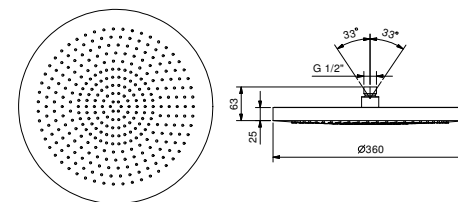

Art. 8084

Rain showerhead

- Ø 36 cm
- Base material: stainless steel
- anti-lime scale system
- 1/2" inlet
- check valve

**NOTE: conditions necessary for the correct functioning:
Minimum Flow Rate: 15 l/m**