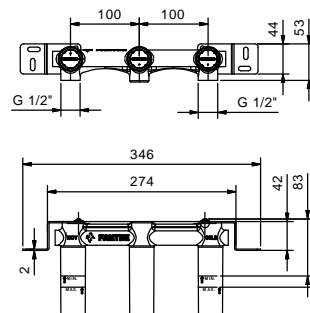

Art. R010A

Built-in piece

44 00 R010A