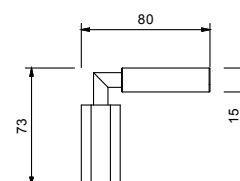

Art. N546

VENEZIA right-side lever

- for articles: N404SW - N404S - N504SW - N504S - N405SW - N458SWB - N013SB - N113SB - N409SW - N409S - N411SB - N509SW - N509S - N511SB - N465S - N565S - N467S - N567S - N291SB (shower)

- Chrome 29 02 N546
- Nickel PVD 29 95 N546
- Matt Gun Metal PVD 29 P5 N546
- Matt British Gold PVD 29 P6 N546
- Matt Copper PVD 29 P9 N546
- Gold Plus 29 01 N546

Art. N547

VENEZIA left-side lever

- for articles: N404SW - N404S - N504SW - N504S - N405SW - N458SWB - N013SB - N113SB - N409SW - N409S - N411SB - N509SW - N509S - N511SB - N465S - N565S - N467S - N567S