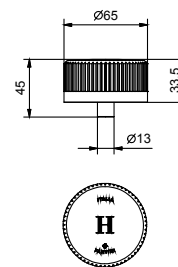

Art. N647

VENEZIA left-side crystal handle, "H" (hot)

• for articles: N404SW - N404S - N504SW - N504S - N405SW - N458SWB - N013SB - N113SB - N409SW - N409S - N411SB - N509SW - N509S - N511SB - N465S - N565S - N467S - N567S

Chrome - Black	29 02 N647C5
Chrome - White	29 02 N647CB
Gold Plus - Black	29 01 N647C5
Gold Plus - White	29 01 N647CB
Nickel PVD - Black	29 95 N647C5
Nickel PVD - White	29 95 N647CB
Matt Gun Metal PVD - Black	29 P5 N647C5
Matt Gun Metal PVD - White	29 P5 N647CB
Matt British Gold PVD - Black	29 P6 N647C5
Matt British Gold PVD - White	29 P6 N647CB
Matt Copper PVD - Black	29 P9 N647C5
Matt Copper PVD - White	29 P9 N647CB