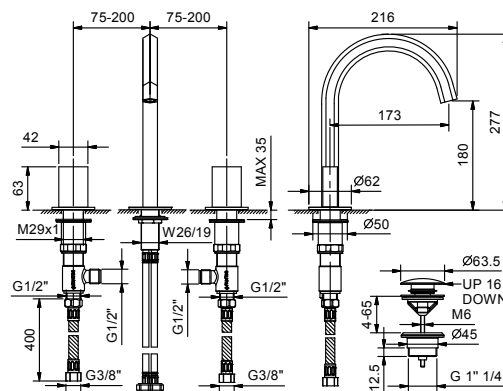

3-hole washbasin mixer

- spout projection 17,5 cm
- without handles
- flow restrictor 5 l/min at 3 bar
- 90° ceramic cartridge
- flexible supply lines
- WITH pop-up WASTE

NOTE: handles to be ordered separately, pls. refer to the "Handles" section

Chrome	29 02 N404S
Nickel PVD	29 95 N404S
Matt Gun Metal PVD	29 P5 N404S
Matt British Gold PVD	29 P6 N404S
Matt Copper PVD	29 P9 N404S
Gold Plus	29 01 N404S