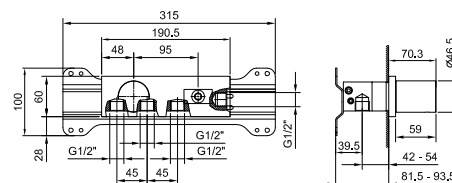

Built-in shower mixer

- the external part includes the diverter handle
- without handle
- **2-way** shut-off diverter with turning knob
- 1/2" inlets

NOTE: Handle to be ordered separately, pls. Refer to the "Handles" section

Art. N385SB

External piece

Chrome	29 02 N385SB
Nickel PVD	29 95 N385SB
Matt Gun Metal PVD	29 P5 N385SB
Matt British Gold PVD	29 P6 N385SB
Matt Copper PVD	29 P9 N385SB
Gold Plus	29 01 N385SB

Art. 6185A

Built-in piece

19 00 6185A

TOTAL PRICE

- Chrome
- Nickel PVD
- Matt Gun Metal PVD
- Matt British Gold PVD
- Matt Copper PVD
- Gold Plus