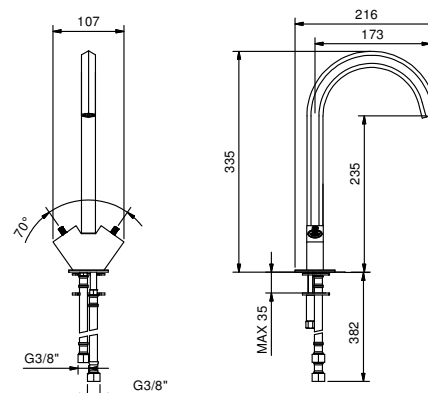

Art. N456SWF

Single-hole washbasin mixer

- spout projection 17,5 cm
- without handles
- flow restrictor 5 l/min at 3 bar
- 90° ceramic cartridge
- flexible supply lines
- WITHOUT WASTE

NOTE: handles to be ordered separately, pls. refer to the "Handles" section

Chrome	29 02 N456SWF
Nickel PVD	29 95 N456SWF
Matt Gun Metal PVD	29 P5 N456SWF
Matt British Gold PVD	29 P6 N456SWF
Matt Copper PVD	29 P9 N456SWF
Gold Plus	29 01 N456SWF