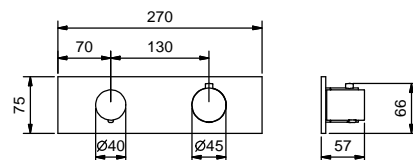

3/4" built-in thermostatic shower mixer

- handles
- no. 1 1/2" outlet
- for horizontal installation only
- 3/4" inlets

Art. G531B

External piece

Chrome	87 02 G531B
Nickel PVD	87 95 G531B
Matt Gun Metal PVD	87 P5 G531B
Matt British Gold PVD	87 P6 G531B
Matt Copper PVD	87 P9 G531B
Gold Plus	87 01 G531B

Art. D331A

Built-in piece

19 00 D331A

TOTAL PRICE

- Chrome
- Nickel PVD
- Matt Gun Metal PVD
- Matt British Gold PVD
- Matt Copper PVD
- Gold Plus

3/4" built-in thermostatic shower mixer

- handles
- **2-way** shut-off diverter with turning knob
- for horizontal installation only
- 3/4" inlets

Art. G572B

External piece

Chrome	87 02 G572B
Nickel PVD	87 95 G572B
Matt Gun Metal PVD	87 P5 G572B
Matt British Gold PVD	87 P6 G572B
Matt Copper PVD	87 P9 G572B
Gold Plus	87 01 G572B

Art. D372A

Built-in piece

19 00 D372A

TOTAL PRICE

- Chrome
- Nickel PVD
- Matt Gun Metal PVD
- Matt British Gold PVD
- Matt Copper PVD
- Gold Plus