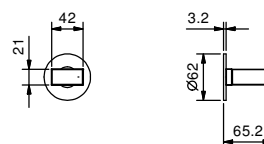

3/4" stop valve

- without handle
- 90° ceramic cartridge
- 3/4" inlets

NOTE: Handle to be ordered separately, pls. Refer to the "Handles" section

Art. N291SB

External piece

Chrome	29 02 N291SB
Nickel PVD	29 95 N291SB
Matt Gun Metal PVD	29 P5 N291SB
Matt British Gold PVD	29 P6 N291SB
Matt Copper PVD	29 P9 N291SB
Gold Plus	29 01 N291SB

Art. D391A

Built-in piece

19 00 D391A