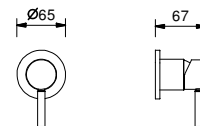

Built-in shower mixer

- CYLINDRICAL handle with LEVER
- no. 1 1/2" outlet
- 1/2" inlets
- soundproof

Art. E863B

External piece

Chrome	50 Q2 E863B
Matt Black	50 13 E863B
Matt White	50 29 E863B
Matt Gun Metal PVD	50 P5 E863B
Matt British Gold PVD	50 P6 E863B
Pure Brass PVD	50 Q7 E863B
Raw Metal PVD	50 Q8 E863B

Brushed Stainless Steel 50 93 E863B

Art. M063A