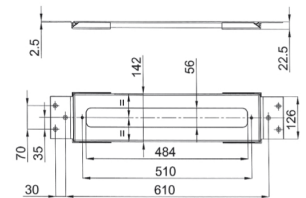

Art. W001

Bathtub drain

- with handle
- WITH WASTE

N.B. complete finishing list in the section miscellaneous articles at the end of the pricelist

Chrome	91 02 W001
Matt Black	91 13 W001
Matt White	91 29 W001
Matt Gun Metal PVD	91 P5 W001
Matt British Gold PVD	91 P6 W001

Brushed Stainless Steel 91 93 W001

Art. W002

Bathtub drain

- with handle
- bath-tub drain with overflow
- WITH WASTE

N.B. complete finishing list in the section miscellaneous articles at the end of the pricelist

Chrome	91 02 W002
Matt Black	91 13 W002
Matt White	91 29 W002
Matt Gun Metal PVD	91 P5 W002
Matt British Gold PVD	91 P6 W002

Brushed Stainless Steel 91 93 W002

Art. 9325

Mounting plate for deck-mount bathtub mixer

- screw covers
- mounting plate
- without cover plate

NOTE: To be finished with inspectable cover materials

Chrome	91 02 9325

Art. 9670

Mounting plate for deck-mount bathtub mixer

- screw covers
- mounting plate
- without cover plate

NOTE: To be finished with inspectable cover materials

Chrome	91 02 9670