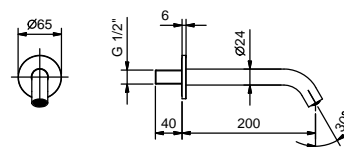

Wall-mount washbasin spout

- spout projection 20 cm
- flow restrictor 5 l/min at 3 bar
- 1/2" inlet

Chrome	50 02 8430
Matt Black	50 13 8430
Matt White	50 29 8430
Matt Gun Metal PVD	50 P5 8430
Matt British Gold PVD	50 P6 8430
Pure Brass PVD	50 Q7 8430
Raw Metal PVD	50 Q8 8430

Brushed Stainless Steel 50 93 8430