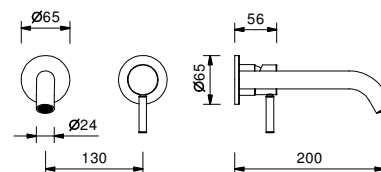

lead∅free

Wall-mount washbasin mixer

- spout projection 20 cm
- CYLINDRICAL handle with LEVER
- with rosaces
- flow restrictor 5 l/min at 3 bar
- 1/2" inlets
- WITHOUT WASTE

Art. E811B

External piece

Chrome	50 02 E811B
Matt Black	50 13 E811B
Matt White	50 29 E811B
Matt Gun Metal PVD	50 P5 E811B
Matt British Gold PVD	50 P6 E811B
Pure Brass PVD	50 Q7 E811B
Raw Metal PVD	50 Q8 E811B

Brushed Stainless Steel 50 93 E811B