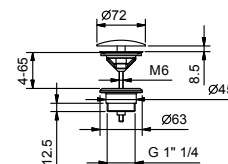

Art. 8435

Waste

- 1" 1/4
- for washbasin without overflow
- for washbasin with overflow
- unrestricted outlet
- universal

N.B. complete finishing list in the section miscellaneous articles at the end of the pricelist

Chrome	91 02 8435
Matt Black	91 13 8435
Matt White	91 29 8435
Matt Gun Metal PVD	91 P5 8435
Matt British Gold PVD	91 P6 8435
Pure Brass PVD	91 Q7 8435
Raw Metal PVD	91 Q8 8435

Brushed Stainless Steel 91 93 8435