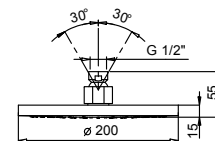

Art. 9230

Rain showerhead

- Ø 20 cm
- Base material: brass
- flow restrictor 12 l/min at 3 bar
- anti-lime scale system
- 1/2" inlet
- check valve

**NOTE: conditions necessary for the correct functioning:
Min. Flow Rate: 10 l/min**