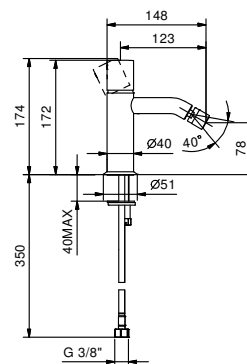

Art. E908WF

Single-hole bidet mixer

- spout projection 12,5 cm
- CYLINDRICAL handle
- flow restrictor 5 l/min at 3 bar
- articulated aerator
- flexible supply lines
- WITHOUT WASTE

Chrome	50 02 E908WF
Matt Black	50 13 E908WF
Matt White	50 29 E908WF
Matt Gun Metal PVD	50 P5 E908WF
Matt British Gold PVD	50 P6 E908WF
Pure Brass PVD	50 Q7 E908WF
Raw Metal PVD	50 Q8 E908WF

Brushed Stainless Steel 50 93 E908WF