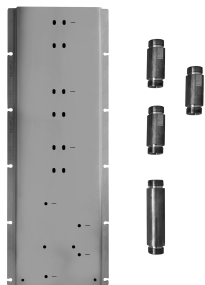

**EXAMPLE OF COMBINATION - 1 OUTLET**

**EXAMPLE OF COMBINATION - 2 OUTLETS**

91 00 W042

**Art. W043**

**OPTIONAL - Easy Fix System**

- plate and connections:
- for an easy both horizontal and vertical installation of the thermostatic mixers:
  - to install art- D300A / D391A - **3 outlets**