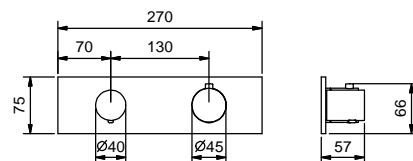

3/4" built-in thermostatic shower mixer

- handles
- no. 1 1/2" outlet
- for horizontal installation only
- 3/4" inlets

Art. G531B

External piece

Chrome	87 02 G531B
Matt Black	87 13 G531B
Matt White	87 29 G531B
Matt Gun Metal PVD	87 P5 G531B
Matt British Gold PVD	87 P6 G531B
Pure Brass PVD	87 Q7 G531B
Raw Metal PVD	87 Q8 G531B

Brushed Stainless Steel 87 93 G531B