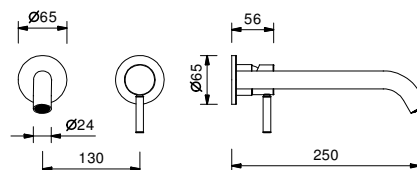

lead∅free

Wall-mount washbasin mixer

- spout projection 25 cm
- CYLINDRICAL handle with LEVER
- with rosaces
- flow restrictor 5 l/min at 3 bar
- 1/2" inlets
- WITHOUT WASTE

Art. E812B

External piece

Chrome	50 02 E812B
Matt Black	50 13 E812B
Matt White	50 29 E812B
Matt Gun Metal PVD	50 P5 E812B
Matt British Gold PVD	50 P6 E812B
Pure Brass PVD	50 Q7 E812B
Raw Metal PVD	50 Q8 E812B

Brushed Stainless Steel 50 93 E812B