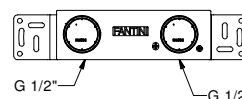

TOTAL PRICE

- Chrome
- Matt Black
- Matt White
- Matt Gun Metal PVD
- Matt British Gold PVD
- Pure Brass PVD
- Raw Metal PVD

Brushed Stainless Steel