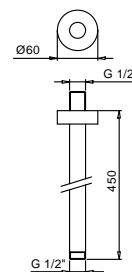

Art. 9237

Shower arm

- 45 cm long
- round backplate
- ceiling-mount
- 1/2" inlet

Chrome	86 02 9237
Matt Black	86 13 9237
Matt White	86 29 9237
Matt Gun Metal PVD	86 P5 9237
Matt British Gold PVD	86 P6 9237
Pure Brass PVD	86 Q7 9237
Raw Metal PVD	86 Q8 9237

Brushed Stainless Steel 86 93 9237