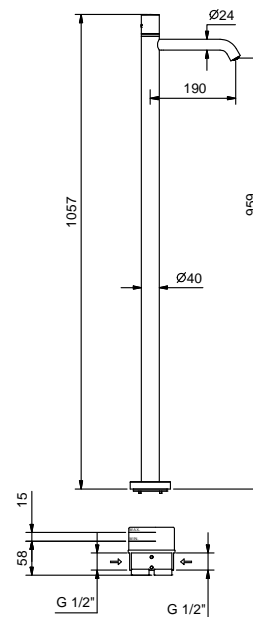

lead $\varnothing$ free

Floor-mount washbasin mixer

- spout projection 19 cm
- CYLINDRICAL handle
- flow restrictor 5 l/min at 3 bar
- 1/2" inlets
- WITHOUT WASTE

Art. E936B

External piece

Chrome	50 02 E936B
Matt Black	50 13 E936B
Matt White	50 29 E936B
Matt Gun Metal PVD	50 P5 E936B
Matt British Gold PVD	50 P6 E936B

Brushed Stainless Steel 50 93 E936B