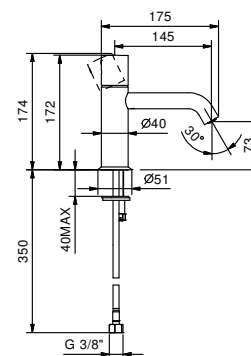

Single-hole washbasin mixer with extended spout

- spout projection 14,5 cm
- CYLINDRICAL handle
- flow restrictor 5 l/min at 3 bar
- flexible supply lines
- WITHOUT WASTE

Chrome	50 02 E903WF
Matt Black	50 13 E903WF
Matt White	50 29 E903WF
Matt Gun Metal PVD	50 P5 E903WF
Matt British Gold PVD	50 P6 E903WF
Pure Brass PVD	50 Q7 E903WF
Raw Metal PVD	50 Q8 E903WF

Brushed Stainless Steel 50 93 E903WF