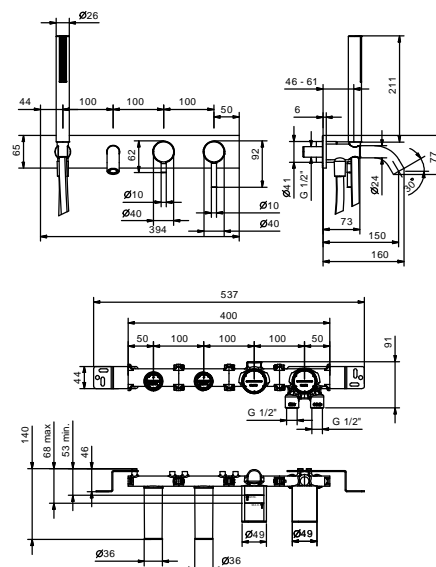

Brushed Stainless Steel

Art. R021A