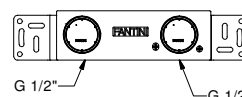

TOTAL PRICE

- Chrome
- Matt Black
- Matt White
- Matt Gun Metal PVD
- Matt British Gold PVD
- Pure Brass PVD
- Raw Metal PVD

Brushed Stainless Steel