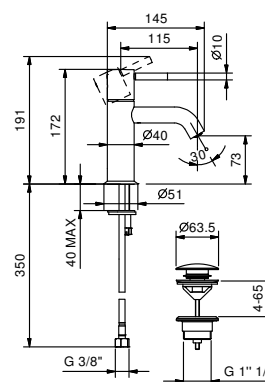

Single-hole washbasin mixer

- spout projection 11,5 cm
- CYLINDRICAL handle with LEVER
- flow restrictor 5 l/min at 3 bar
- flexible supply lines
- WITH pop-up WASTE

Chrome	50 02 E804F
Matt Black	50 13 E804F
Matt White	50 29 E804F
Matt Gun Metal PVD	50 P5 E804F
Matt British Gold PVD	50 P6 E804F
Pure Brass PVD	50 Q7 E804F
Raw Metal PVD	50 Q8 E804F

Brushed Stainless Steel 50 93 E804F