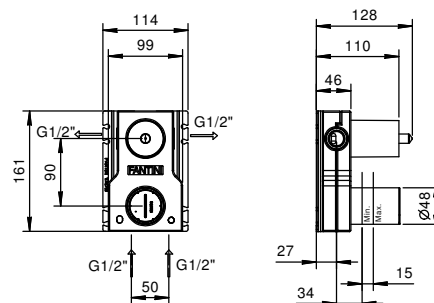

TOTAL PRICE

- Chrome
- Matt Black
- Matt White
- Matt Gun Metal PVD
- Matt British Gold PVD
- Pure Brass PVD
- Raw Metal PVD

Brushed Stainless Steel