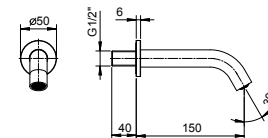

Art. 8432

Wall-mount bathtub spout

- spout projection 15 cm
- 1/2" inlet

Chrome	50 02 8432
Matt Black	50 13 8432
Matt White	50 29 8432
Matt Gun Metal PVD	50 P5 8432
Matt British Gold PVD	50 P6 8432
Pure Brass PVD	50 Q7 8432
Raw Metal PVD	50 Q8 8432

Brushed Stainless Steel 50 93 8432