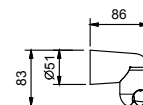

Art. 7034

Water plug

- round backplate
- without shower holder

Chrome	91 02 7034
Matt Black	91 13 7034
Matt White	91 29 7034
Matt Gun Metal PVD	91 P5 7034
Matt British Gold PVD	91 P6 7034
Pure Brass PVD	91 Q7 7034
Raw Metal PVD	91 Q8 7034

Brushed Stainless Steel 91 93 7034

Art. 9129

Fixed handshower holder

- connection for flexible with conical nut

Chrome	90 02 9129
Matt Black	90 13 9129
Matt White	90 29 9129

Brushed Stainless Steel 90 93 9129

Art. 0992

Adjustable handshower holder

- connection for flexible with conical nut

Chrome	90 02 0992

Art. 9349

Flexible

- Base material: PVC
- 150 cm
- 1/2" conical nut x 1/2" conical nut

Chrome	90 02 9349
Matt Black	90 13 9349
Cream White	90 26 9349
Matt Gun Metal PVD	90 P5 9349
Matt British Gold PVD	90 P6 9349
Pure Brass PVD	90 Q7 9349
Raw Metal PVD	90 Q8 9349

Brushed Stainless Steel 90 93 9349