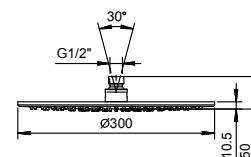

Art. 8094

Rain showerhead

- Ø 30 cm
- Base material: ABS
- flow restrictor 12 l/min at 3 bar
- anti-lime scale system
- 1/2" inlet
- check valve

**NOTE: conditions necessary for the correct functioning:
Min. Flow Rate: 10 l/min**