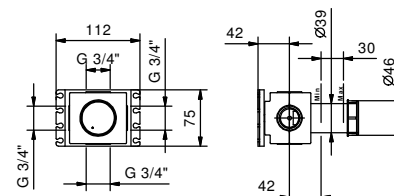

Built-in piece

19 00 D391A