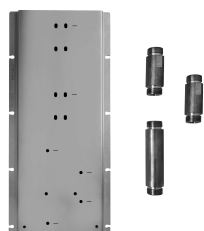

**Brushed Stainless Steel**

**Art. W042**

**OPTIONAL - Easy Fix System**

- plate and connections:
- for an easy both horizontal and vertical installation of the thermostatic mixers:
  - to install art- D300A / D391A - **1 outlet**
  - to install art- D300A / D391A - **2 outlets**