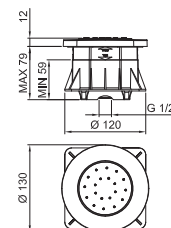

Art. 8055

Lateral body spray

- adjustable
- Base material: ABS
- anti-lime scale system
- 1/2" inlet
- built-in part included

Chrome	86 02 8055	€ 202,00