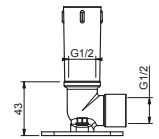

OPTIONAL Built-in part for plasterboard

Art. W046 91 00 W046