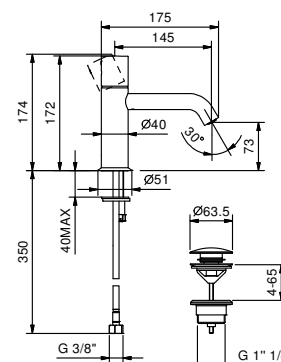

Single-hole washbasin mixer with extended spout

- spout projection 14,5 cm
- CYLINDRICAL handle
- flow restrictor 5 l/min at 3 bar
- flexible supply lines
- WITH pop-up WASTE

Chrome	50 02 E903F
Matt Black	50 13 E903F
Matt White	50 29 E903F
Matt Gun Metal PVD	50 P5 E903F
Matt British Gold PVD	50 P6 E903F
Pure Brass PVD	50 Q7 E903F
Raw Metal PVD	50 Q8 E903F

Brushed Stainless Steel 50 93 E903F