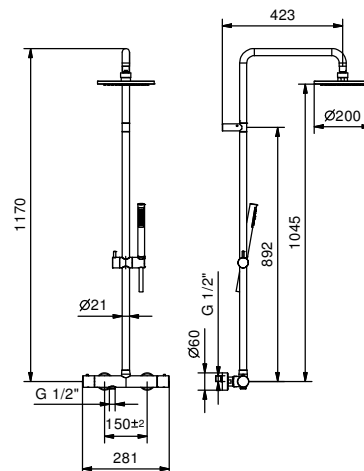

**EXAMPLE OF COMBINATION - 3 OUTLETS**

91 00 W043

**Art. 8129**

**Showerrail with external mixer**

- handles
- **2-way** shut-off diverter with turning knob
- 150 cm PVC flexible
- handshower
- shower head Ø 20 cm
- 1/2" inlets
- adjustable slider