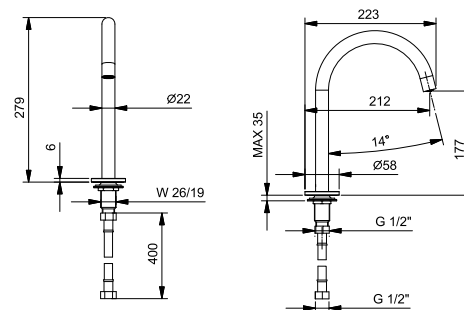

Art. 8436

lead $\varnothing$ free

Washbasin spout

- spout projection 18,3 cm
- flow restrictor 5 l/min at 3 bar
- 1/2" inlet

Chrome	24 02 8436
Matt Black	24 13 8436
Matt White	24 29 8436
Matt Gun Metal PVD	24 P5 8436
Matt British Gold PVD	24 P6 8436
Pure Brass PVD	24 Q7 8436
Raw Metal PVD	24 Q8 8436

Brushed Stainless Steel 24 93 8436