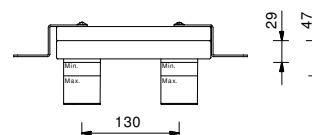

**Brushed Stainless Steel**

lead∅free

**Wall-mount washbasin mixer**

- spout projection 20 cm
- CYLINDRICAL handle with LEVER
- with plate
- flow restrictor 5 l/min at 3 bar
- 1/2" inlets
- WITHOUT WASTE