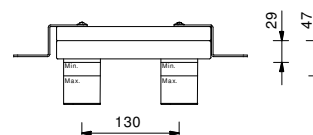

TOTAL PRICE

- Chrome
- Matt Black
- Matt White
- Matt Gun Metal PVD
- Matt British Gold PVD
- Pure Brass PVD
- Raw Metal PVD

Brushed Stainless Steel