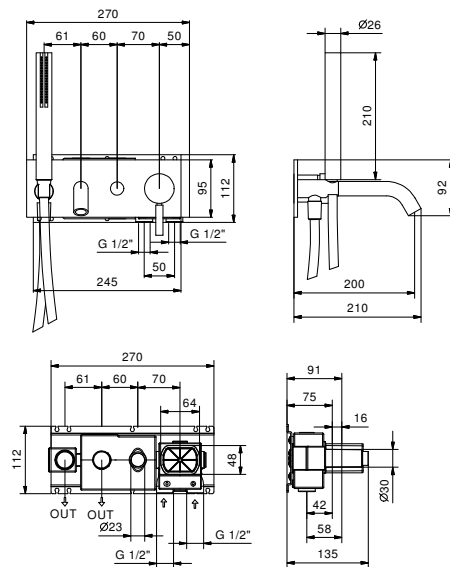

Built-in bathtub mixer

- spout projection 20 cm
- CYLINDRICAL handle with LEVER
- **2-way** automatic diverter
- SUN handshower
- water plug with showerholder
- 150 cm PVC flexible
- 1/2" inlets
- soundproof

NOTE: FIT handshower in PVD and 93 finishes

Art. E321B

External piece

Chrome	50 02 E321B
Matt Black	50 13 E321B
Matt White	50 29 E321B
Matt Gun Metal PVD	50 P5 E321B
Matt British Gold PVD	50 P6 E321B

Brushed Stainless Steel 50 93 E321B

Built-in piece

22 00 D020A

TOTAL PRICE

Chrome	
Matt Black	
Matt White	
Matt Gun Metal PVD	
Matt British Gold PVD	

Brushed Stainless Steel