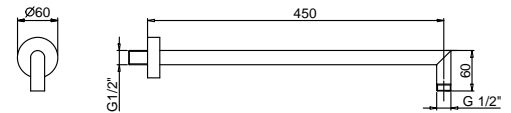

OPTIONAL Built-in part for plasterboard

Art. W046 91 00 W046