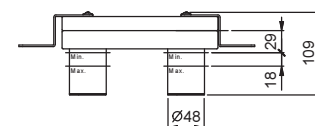

Built-in shower mixer

- CYLINDRICAL handle with LEVER
- without handshower
- water plug without shower holder
- without flexible
- 1/2" inlets
- soundproof

Art. E888B

External piece

Chrome	50 02 E888B
Matt Black	50 13 E888B
Matt White	50 29 E888B
Matt Gun Metal PVD	50 P5 E888B
Matt British Gold PVD	50 P6 E888B
Pure Brass PVD	50 Q7 E888B
Raw Metal PVD	50 Q8 E888B

Brushed Stainless Steel 50 93 E888B

Art. M011A

Built-in piece

44 00 M011A

TOTAL PRICE

- Chrome
- Matt Black
- Matt White
- Matt Gun Metal PVD
- Matt British Gold PVD
- Pure Brass PVD
- Raw Metal PVD

Brushed Stainless Steel

Built-in shower mixer

- handles
- **2-way** diverter with turning knob
- SUN handshower
- water plug with showerholder
- 150 cm PVC flexible
- 1/2" inlets

NOTE: FIT handshower in PVD and 93 finishes

Art. E884B

External piece

Chrome	50 02 E884B
Matt Black	50 13 E884B
Matt White	50 29 E884B
Matt Gun Metal PVD	50 P5 E884B
Matt British Gold PVD	50 P6 E884B

Brushed Stainless Steel 50 93 E884B

Art. R084A

Built-in piece

44 00 R084A

TOTAL PRICE

- Chrome
- Matt Black
- Matt White
- Matt Gun Metal PVD
- Matt British Gold PVD

Brushed Stainless Steel