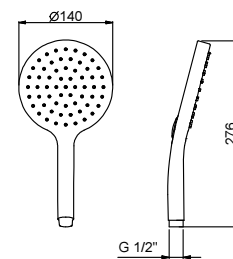

Art. 8929

Handshower

- DISCO
- Base material: ABS
- Ø 14 cm
- 3 jets: 47 rain nozzles, 8 AIR POWER rain nozzles, 4 massage nozzles
- flow restrictor 12 l/min
- anti-lime scale system
- check valve