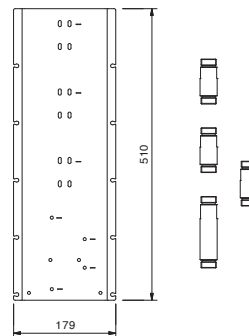

**EXAMPLE OF COMBINATION - 3 OUTLETS**

91 00 W043

**Art. 8129**

**Showerrail with external mixer**

- handles
- **2-way** shut-off diverter with turning knob
- 150 cm PVC flexible
- handshower
- shower head Ø 20 cm
- 1/2" inlets
- adjustable slider