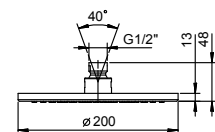

Art. 8095

Rain showerhead

- Ø 20 cm
- Base material: ABS
- flow restrictor 12 l/min at 3 bar
- anti-lime scale system
- 1/2" inlet
- check valve

**NOTE: conditions necessary for the correct functioning:
Min. Flow Rate: 10 l/min**