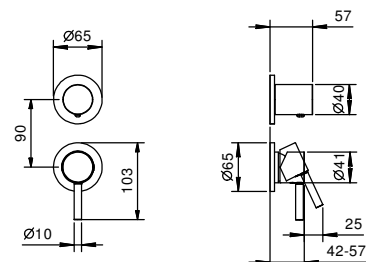

Built-in shower mixer

- handles
- with rosaces
- **2-way** diverter with turning knob
- 1/2" inlets
- soundproof

Art. G481B

External piece

Chrome	50 02 G481B
Matt Black	50 13 G481B
Matt White	50 29 G481B
Matt Gun Metal PVD	50 P5 G481B
Matt British Gold PVD	50 P6 G481B
Pure Brass PVD	50 Q7 G481B
Raw Metal PVD	50 Q8 G481B

Brushed Stainless Steel 50 93 G481B