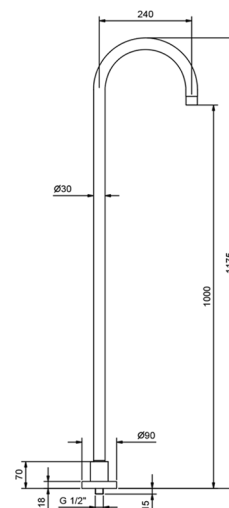

**Brushed Stainless Steel 50 93 8431**

**Art. 9561****Floor-mount washbasin spout**

- spout projection 24 cm
- 1/2" inlet

Chrome 50 02 9561  
Matt Black 50 13 9561  
Matt White 50 29 9561

**Brushed Stainless Steel 50 93 9561**