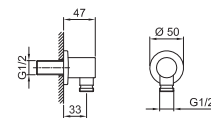

Art. 7034

Water plug

- round backplate
- without shower holder

Chrome	91 02 7034
Matt Black	91 13 7034
Matt White	91 29 7034
Matt Gun Metal PVD	91 P5 7034
Matt British Gold PVD	91 P6 7034
Pure Brass PVD	91 Q7 7034
Raw Metal PVD	91 Q8 7034

Brushed Stainless Steel 91 93 7034