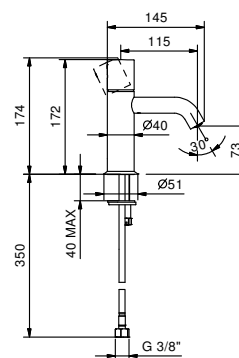

Art. E904WF

lead $\varnothing$ free

Single-hole washbasin mixer

- spout projection 11,5 cm
- CYLINDRICAL handle
- flow restrictor 5 l/min at 3 bar
- flexible supply lines
- WITHOUT WASTE

Chrome	50 02 E904WF
Matt Black	50 13 E904WF
Matt White	50 29 E904WF
Matt Gun Metal PVD	50 P5 E904WF
Matt British Gold PVD	50 P6 E904WF
Pure Brass PVD	50 Q7 E904WF
Raw Metal PVD	50 Q8 E904WF

Brushed Stainless Steel 50 93 E904WF