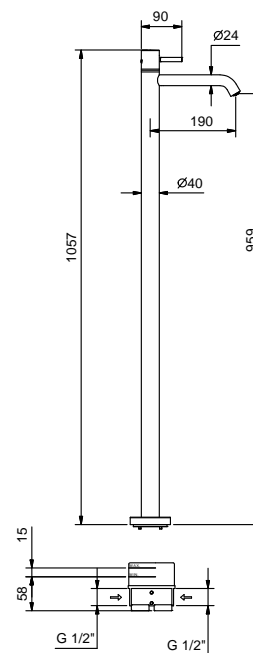

External piece

Chrome	50 02 E836B
Matt Black	50 13 E836B
Matt White	50 29 E836B
Matt Gun Metal PVD	50 P5 E836B
Matt British Gold PVD	50 P6 E836B

Brushed Stainless Steel 50 93 E836B