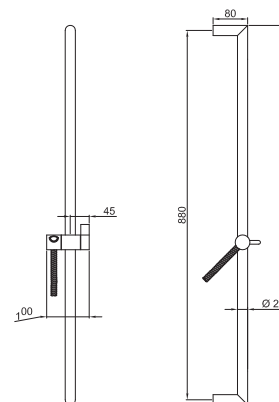

Art. 9323

Water plug

- round backplate
- fixed handshower holder
- connection for flexible with conical nut

Chrome 91 02 9323
Matt Black 91 13 9323
Matt White 91 29 9323
Matt Gun Metal PVD 91 P5 9323
Matt British Gold PVD 91 P6 9323
Pure Brass PVD 91 Q7 9323
Raw Metal PVD 91 Q8 9323

Brushed Stainless Steel 91 93 9323