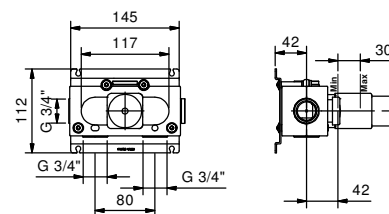

TOTAL PRICE

- Chrome
- Matt Black
- Matt White
- Matt Gun Metal PVD
- Matt British Gold PVD
- Pure Brass PVD
- Raw Metal PVD

Brushed Stainless Steel