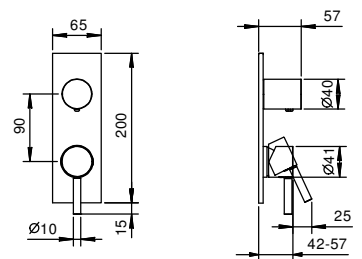

Art. G487B

External piece

Chrome	50 02 G487B
Matt Black	50 13 G487B
Matt White	50 29 G487B
Matt Gun Metal PVD	50 P5 G487B
Matt British Gold PVD	50 P6 G487B
Pure Brass PVD	50 Q7 G487B
Raw Metal PVD	50 Q8 G487B

Brushed Stainless Steel 50 93 G487B