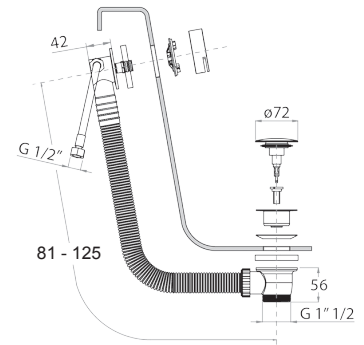

Art. W001

Bathtub drain

- with handle
- WITH WASTE

N.B. complete finishing list in the section miscellaneous articles at the end of the pricelist

Chrome	91 02 W001
Matt Black	91 13 W001
Matt White	91 29 W001
Matt Gun Metal PVD	91 P5 W001
Matt British Gold PVD	91 P6 W001

Brushed Stainless Steel 91 93 W001

Art. W002

Bathtub drain

- with handle
- bath-tub drain with overflow
- WITH WASTE

N.B. complete finishing list in the section miscellaneous articles at the end of the pricelist

Chrome	91 02 W002
Matt Black	91 13 W002
Matt White	91 29 W002
Matt Gun Metal PVD	91 P5 W002
Matt British Gold PVD	91 P6 W002

Brushed Stainless Steel 91 93 W002

Art. 9325

Mounting plate for deck-mount bathtub mixer

- screw covers
- mounting plate
- without cover plate

NOTE: To be finished with inspectable cover materials

Chrome	91 02 9325

Art. 9670

Mounting plate for deck-mount bathtub mixer

- screw covers
- mounting plate
- without cover plate

NOTE: To be finished with inspectable cover materials

Chrome	91 02 9670