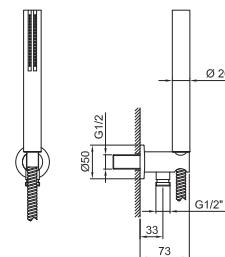

Art. 8051

Shower set

- SUN handshower
- water plug with showerholder
- round backplate
- 150 cm PVC flexible
- 1/2" inlet

Chrome	86 02 8051
Matt Black	86 13 8051
Matt White	86 29 8051