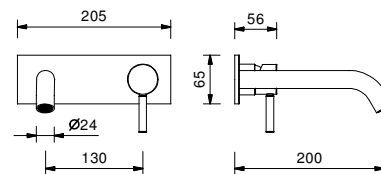

External piece

Chrome	50 02 E813B
Matt Black	50 13 E813B
Matt White	50 29 E813B
Matt Gun Metal PVD	50 P5 E813B
Matt British Gold PVD	50 P6 E813B
Pure Brass PVD	50 Q7 E813B
Raw Metal PVD	50 Q8 E813B

Brushed Stainless Steel 50 93 E813B