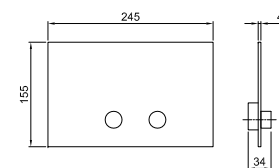

Art. 8402

Flush actuator plate

- Base material: stainless steel
- projecting push-button controls
- with round controls
- compatible with GEBERIT SIGMA8, SIGMA12
- without visible fixing system

N.B. complete finishing list in the section miscellaneous articles at the end of the pricelist

Brilliant Stainless Steel	91 38 8402
Matt Black	91 13 8402
Matt Gun Metal PVD	91 P5 8402
Matt British Gold PVD	91 P6 8402
Pure Brass PVD	91 Q7 8402
Raw Metal PVD	91 Q8 8402

Brushed Stainless Steel 91 93 8402

Art. 8403

Flush actuator plate

- Base material: stainless steel
- flush fit controls
- with square controls
- compatible with GEBERIT SIGMA8, SIGMA12
- without visible fixing system

N.B. complete finishing list in the section miscellaneous articles at the end of the pricelist

Brilliant Stainless Steel	91 38 8403
Matt Black	91 13 8403
Matt Gun Metal PVD	91 P5 8403
Matt British Gold PVD	91 P6 8403
Pure Brass PVD	91 Q7 8403
Raw Metal PVD	91 Q8 8403

Brushed Stainless Steel 91 93 8403

Art. 8486

Double-function hydrobrush

- for WC cleaning
- for personal care if used with a shower mixer
- water plug with showerholder
- stop valve
- Base material: brass
- round backplate
- 120 cm PVC flexible
- 1/2" inlet

N.B. complete finishing list in the section miscellaneous articles at the end of the pricelist

N.B : Brushed nickel PVD for matching with Stainless Steel series

Chrome	91 02 8486
Matt Black	91 13 8486
Matt White	91 29 8486
Brushed Nickel PVD	91 92 8486
Matt Gun Metal PVD	91 P5 8486
Matt British Gold PVD	91 P6 8486