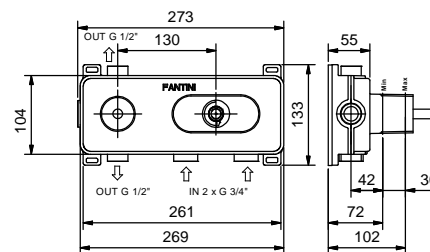

TOTAL PRICE

- Chrome
- Matt Black
- Matt White
- Matt Gun Metal PVD
- Matt British Gold PVD
- Pure Brass PVD
- Raw Metal PVD

Brushed Stainless Steel