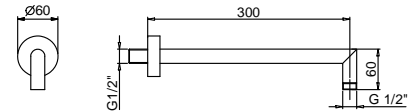

Art. 9231

Shower arm

- 30 cm long
- round backplate
- wall-mount
- 1/2" inlet

Chrome	86 02 9231
Matt Black	86 13 9231
Matt White	86 29 9231
Matt Gun Metal PVD	86 P5 9231
Matt British Gold PVD	86 P6 9231

Brushed Stainless Steel 86 93 9231