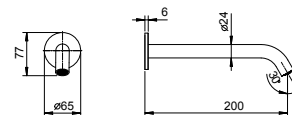

Art. 8433

Wall-mount bathtub spout

- spout projection 20 cm
- 1/2" inlet

Chrome	50 02 8433
Matt Black	50 13 8433
Matt White	50 29 8433
Matt Gun Metal PVD	50 P5 8433
Matt British Gold PVD	50 P6 8433
Pure Brass PVD	50 Q7 8433
Raw Metal PVD	50 Q8 8433

Brushed Stainless Steel 50 93 8433