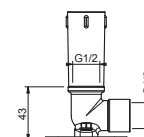

OPTIONAL Built-in part for plasterboard

Art. W046	91 00 W046