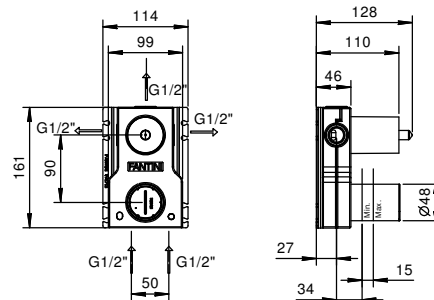

TOTAL PRICE

- Chrome
- Matt Black
- Matt White
- Matt Gun Metal PVD
- Matt British Gold PVD
- Pure Brass PVD
- Raw Metal PVD

Brushed Stainless Steel