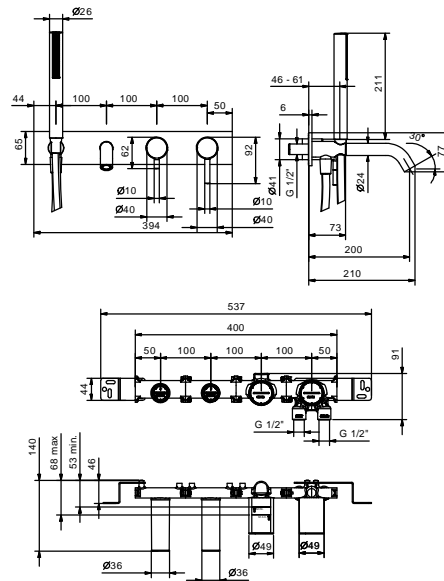

Built-in bathtub mixer

- spout projection 20 cm
- handle
- **2-way** diverter with turning knob
- SUN handshower
- water plug with showerholder
- 150 cm PVC flexible
- 1/2" inlets

NOTE: FIT handshower in PVD and 93 finishes

External piece

Chrome	50 02 E821B
Matt Black	50 13 E821B
Matt White	50 29 E821B
Matt Gun Metal PVD	50 P5 E821B
Matt British Gold PVD	50 P6 E821B
Pure Brass PVD	50 Q7 E821B
Raw Metal PVD	50 Q8 E821B

Brushed Stainless Steel 50 93 E821B

Built-in piece

44 00 R021A

TOTAL PRICE

- Chrome
- Matt Black
- Matt White
- Matt Gun Metal PVD
- Matt British Gold PVD
- Pure Brass PVD
- Raw Metal PVD

Brushed Stainless Steel