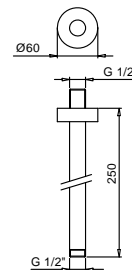

Art. 9236

Shower arm

- 25 cm long
- round backplate
- ceiling-mount
- 1/2" inlet

Chrome	86 02 9236
Matt Black	86 13 9236
Matt White	86 29 9236
Matt Gun Metal PVD	86 P5 9236
Matt British Gold PVD	86 P6 9236
Pure Brass PVD	86 Q7 9236
Raw Metal PVD	86 Q8 9236

Brushed Stainless Steel 86 93 9236