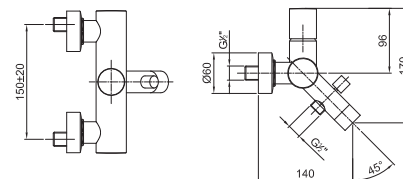

Art. 1615

Wall-mount bathtub mixer

- spout projection 14 cm
- handle
- **2-way** automatic diverter
- SUN handshower
- handshower holder
- 150 cm PVC flexible

NOTE: FIT handshower in PVD finishes

Chrome	50 02 1615
Matt Black	50 13 1615
Matt White	50 29 1615
Matt Gun Metal PVD	50 P5 1615
Matt British Gold PVD	50 P6 1615

Art. 1618

Wall-mount bathtub mixer

- spout projection 14 cm
- handle
- **2-way** automatic diverter
- without shower set

Chrome	50 02 1618
Matt Black	50 13 1618
Matt White	50 29 1618
Matt Gun Metal PVD	50 P5 1618
Matt British Gold PVD	50 P6 1618

Built-in bathtub mixer

- spout projection 15 cm
- handle
- **2-way** diverter with turning knob
- SUN handshower
- water plug with showerholder
- 150 cm PVC flexible
- 1/2" inlets

NOTE: FIT handshower in PVD and 93 finishes

Art. E820B

External piece

Chrome	50 02 E820B
Matt Black	50 13 E820B
Matt White	50 29 E820B
Matt Gun Metal PVD	50 P5 E820B
Matt British Gold PVD	50 P6 E820B
Pure Brass PVD	50 Q7 E820B
Raw Metal PVD	50 Q8 E820B

Brushed Stainless Steel 50 93 E820B

Built-in piece

44 00 R021A

TOTAL PRICE

Chrome	
Matt Black	
Matt White	
Matt Gun Metal PVD	
Matt British Gold PVD	
Pure Brass PVD	
Raw Metal PVD	

Brushed Stainless Steel

Art. R021A