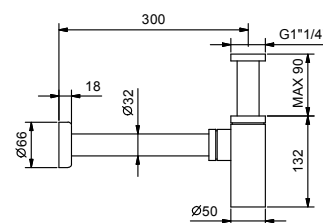

Art. 9234

Bottle trap

- 1" 1/4
- for washbasin

N.B. complete finishing list in the section miscellaneous articles at the end of the pricelist

Chrome	91 02 9234
Matt Black	91 13 9234
Matt White	91 29 9234
Matt Gun Metal PVD	91 P5 9234
Matt British Gold PVD	91 P6 9234
Pure Brass PVD	91 Q7 9234
Raw Metal PVD	91 Q8 9234

Brushed Stainless Steel 91 93 9234