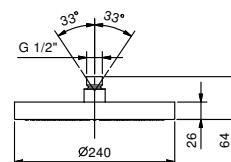

Art. 8083

Rain showerhead

- Ø 24 cm
- Base material: stainless steel
- flow restrictor 12 l/min at 3 bar
- anti-lime scale system
- 1/2" inlet
- check valve

**NOTE: conditions necessary for the correct functioning:
Min. Flow Rate: 10 l/min**