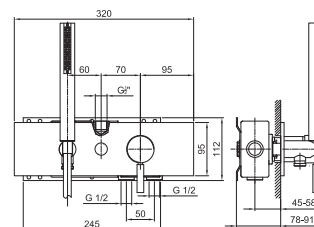

Built-in bathtub/shower mixer

- CYLINDRICAL handle with LEVER
- **2-way** automatic diverter
- SUN handshower
- water plug with showerholder
- 150 cm PVC flexible
- 1/2" inlets
- soundproof

NOTE: FIT handshower in PVD and 93 finishes

Art. E384B

External piece

Chrome	50 02 E384B
Matt Black	50 13 E384B
Matt White	50 29 E384B
Matt Gun Metal PVD	50 P5 E384B
Matt British Gold PVD	50 P6 E384B

Brushed Stainless Steel 50 93 E384B

Built-in piece

22 00 D084A

Art. D084A

TOTAL PRICE

- Chrome
- Matt Black
- Matt White
- Matt Gun Metal PVD
- Matt British Gold PVD

Brushed Stainless Steel

1/2" stop valve

- handle
- 90° ceramic cartridge
- 1/2" inlets

Art. 4035B

External piece

Chrome	41 02 4035B
Matt Black	41 13 4035B
Matt White	41 29 4035B
Matt Gun Metal PVD	41 P5 4035B
Matt British Gold PVD	41 P6 4035B
Pure Brass PVD	41 Q7 4035B
Raw Metal PVD	41 Q8 4035B

Brushed Stainless Steel 41 93 4035B