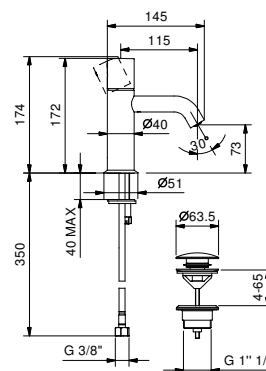

Single-hole washbasin mixer

- spout projection 11,5 cm
- CYLINDRICAL handle
- flow restrictor 5 l/min at 3 bar
- flexible supply lines
- WITH pop-up WASTE

Chrome	50 02 E904F
Matt Black	50 13 E904F
Matt White	50 29 E904F
Matt Gun Metal PVD	50 P5 E904F
Matt British Gold PVD	50 P6 E904F
Pure Brass PVD	50 Q7 E904F
Raw Metal PVD	50 Q8 E904F

Brushed Stainless Steel 50 93 E904F