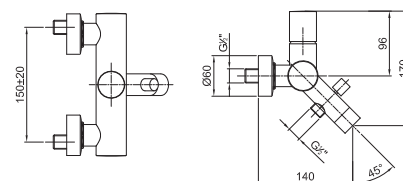

- spout projection 14 cm
- handle
- **2-way** automatic diverter
- without shower set

Chrome	50 02 1618
Matt Black	50 13 1618
Matt White	50 29 1618
Matt Gun Metal PVD	50 P5 1618
Matt British Gold PVD	50 P6 1618