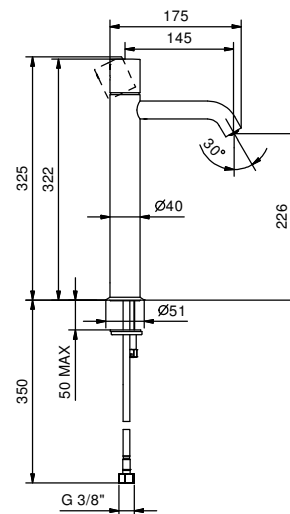

**Art. G604WF**

lead $\varnothing$ free

**Single-hole washbasin mixer**

- spout projection 11,5 cm
- long lever handle
- flow restrictor 5 l/min at 3 bar
- flexible supply lines
- WITHOUT WASTE

Chrome

50 02 G604WF

**Brushed Stainless Steel 50 93 G604WF**

**Art. E906WF**

lead $\varnothing$ free

**Single-hole high washbasin mixer**

- spout projection 14,5 cm
- CYLINDRICAL handle
- flow restrictor 5 l/min at 3 bar
- flexible supply lines
- WITHOUT WASTE