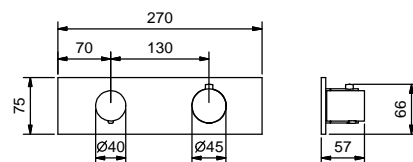

External piece

Chrome	87 02 G572B
Matt Black	87 13 G572B
Matt White	87 29 G572B
Matt Gun Metal PVD	87 P5 G572B
Matt British Gold PVD	87 P6 G572B
Pure Brass PVD	87 Q7 G572B
Raw Metal PVD	87 Q8 G572B

Brushed Stainless Steel 87 93 G572B