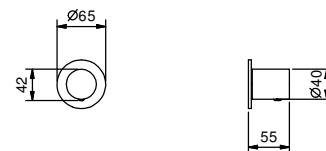

3/4" stop valve

- handle
- 90° ceramic cartridge
- 3/4" inlets
- soundproof

Art. G591B

External piece

Chrome	87 02 G591B
Matt Black	87 13 G591B
Matt White	87 29 G591B
Matt Gun Metal PVD	87 P5 G591B
Matt British Gold PVD	87 P6 G591B
Pure Brass PVD	87 Q7 G591B
Raw Metal PVD	87 Q8 G591B

Brushed Stainless Steel 87 93 G591B