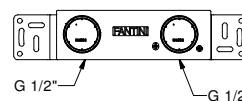

TOTAL PRICE

- Chrome
- Matt Black
- Matt White
- Matt Gun Metal PVD
- Matt British Gold PVD
- Pure Brass PVD
- Raw Metal PVD

Brushed Stainless Steel