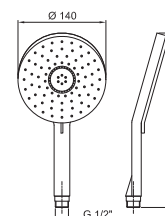

Art. 9890

Handshower

- DISCO
- Base material: ABS
- Ø 14 cm
- 2 jets: 72 rain nozzles, 4 massage nozzles
- flow restrictor 12 l/min
- anti-lime scale system
- check valve