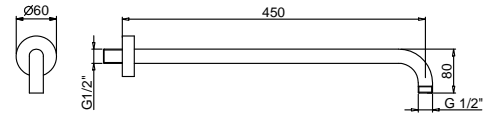

Art. 8028

Shower arm

- 45 cm long
- round backplate
- wall-mount
- 1/2" inlet

Chrome	86 02 8028
Matt Black	86 13 8028
Matt White	86 29 8028
Matt Gun Metal PVD	86 P5 8028
Matt British Gold PVD	86 P6 8028
Pure Brass PVD	86 Q7 8028
Raw Metal PVD	86 Q8 8028

Brushed Stainless Steel 86 93 8028

OPTIONAL Built-in part for plasterboard

Art. W046 91 00 W046

Art. 9231

Shower arm

- 30 cm long
- round backplate
- wall-mount
- 1/2" inlet

Chrome	86 02 9231
Matt Black	86 13 9231
Matt White	86 29 9231
Matt Gun Metal PVD	86 P5 9231
Matt British Gold PVD	86 P6 9231

Brushed Stainless Steel 86 93 9231