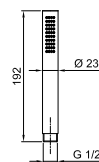

Art. 8783

Handshower

- FIT
- Base material: brass
- Base material: stainless steel
- flow restrictor 9 l/min
- anti-lime scale system
- check valve

Chrome	90 02 8783
Matt Black	90 13 8783
Matt White	90 29 8783
Matt Gun Metal PVD	90 P5 8783
Matt British Gold PVD	90 P6 8783
Pure Brass PVD	90 Q7 8783
Raw Metal PVD	90 Q8 8783

Brushed Stainless Steel 90 93 8783