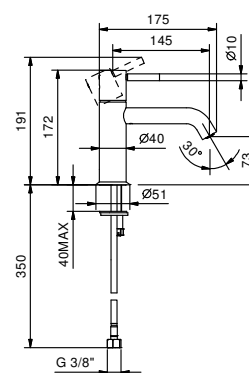

Single-hole washbasin mixer with extended spout

- spout projection 14,5 cm
- CYLINDRICAL handle with LEVER
- flow restrictor 5 l/min at 3 bar
- flexible supply lines
- WITHOUT WASTE

Chrome	50 02 E803WF
Matt Black	50 13 E803WF
Matt White	50 29 E803WF
Matt Gun Metal PVD	50 P5 E803WF
Matt British Gold PVD	50 P6 E803WF
Pure Brass PVD	50 Q7 E803WF
Raw Metal PVD	50 Q8 E803WF

Brushed Stainless Steel 50 93 E803WF