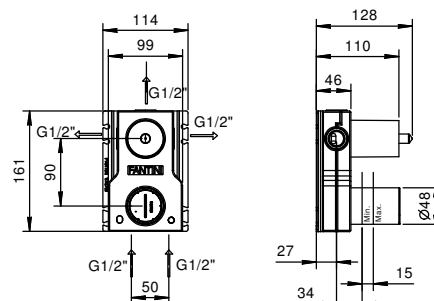

TOTAL PRICE

- Chrome
- Matt Black
- Matt White
- Matt Gun Metal PVD
- Matt British Gold PVD
- Pure Brass PVD
- Raw Metal PVD

Brushed Stainless Steel