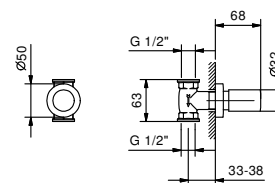

Built-in piece

19 00 4035A

Art. 4035A

TOTAL PRICE

- Chrome
- Matt Black
- Matt White
- Matt Gun Metal PVD
- Matt British Gold PVD
- Pure Brass PVD
- Raw Metal PVD

Brushed Stainless Steel