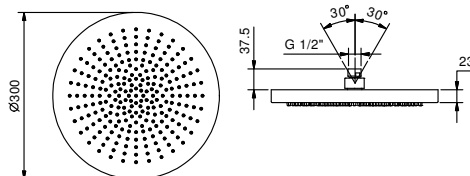

Art. K073

Multi-function showerhead

- ACQUAFIT
- Water functions:
- 1st function: 240 anti - limestone nozzles water flow concentrated in the middle
- Ø 30 cm
- Base material: stainless steel
- check valve
- flow restrictor 14 l/min at 3 bar
- anti-lime scale system
- 1/2" inlet

NOTE: conditions necessary for the correct functioning: Min. Flow Rate: 12 l/min

Brilliant Stainless Steel	79 38 K073
Matt Black	79 13 K073
Matt White	79 29 K073
Matt Gun Metal PVD	79 P5 K073
Matt British Gold PVD	79 P6 K073

Brushed Stainless Steel 79 93 K073