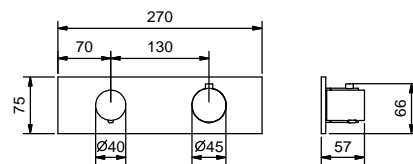

3/4" built-in thermostatic shower mixer

- handles
- **3-way** shut-off diverter with turning knob
- for horizontal installation only
- 3/4" inlets

Art. G573B

External piece

Chrome	87 02 G573B
Matt Black	87 13 G573B
Matt White	87 29 G573B
Matt Gun Metal PVD	87 P5 G573B
Matt British Gold PVD	87 P6 G573B
Pure Brass PVD	87 Q7 G573B
Raw Metal PVD	87 Q8 G573B

Brushed Stainless Steel 87 93 G573B