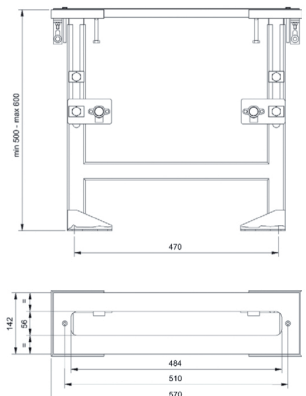

- screw covers
- mounting plate
- without cover plate

**NOTE: To be finished with inspectable cover materials**

Chrome	91 02 9670
--------	------------

**Fratelli Fantini Spa**

Pella (Novara), Italy - t. +39 0322 918411