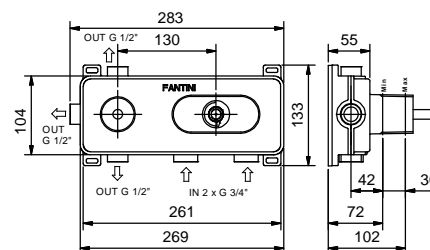

TOTAL PRICE

- Chrome
- Matt Black
- Matt White
- Matt Gun Metal PVD
- Matt British Gold PVD
- Pure Brass PVD
- Raw Metal PVD

Brushed Stainless Steel