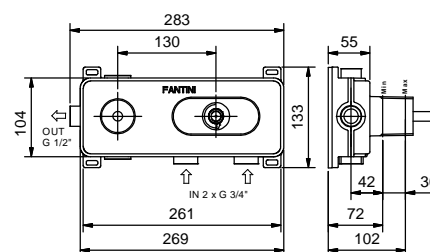

TOTAL PRICE

- Chrome
- Matt Black
- Matt White
- Matt Gun Metal PVD
- Matt British Gold PVD
- Pure Brass PVD
- Raw Metal PVD

Brushed Stainless Steel