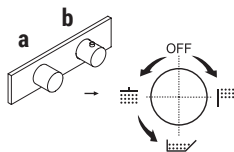

EXAMPLE:

art. G573B+D373A

- **a) shut-off rotating diverter** - By rotating the diverter knob from centre to right clockwise, one opens the first outlet, shuts off at the centre and rotating left opens the second and third outlets in a sequence.
- **b) temperature control.**

Base materials:

- **Brass**

- 02 Chrome
- 13 Matt Black (RAL 9005)
- 29 Matt White (RAL 9016)
- P5 Matt Gun Metal PVD
- P6 Matt British Gold PVD
- Q7 Pure Brass PVD
- Q8 Raw Metal PVD

- **Stainless Steel AISI 316/316 L**

- 93 Brushed Stainless Steel

* For spare parts, accessories, miscellaneous items and extensions please refer to specific pricelist sections