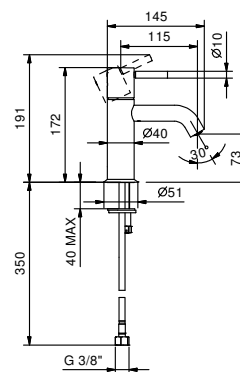

Art. E804WF

lead $\varnothing$ free

Single-hole washbasin mixer

- spout projection 11,5 cm
- CYLINDRICAL handle with LEVER
- flow restrictor 5 l/min at 3 bar
- flexible supply lines
- WITHOUT WASTE

Chrome	50 02 E804WF
Matt Black	50 13 E804WF
Matt White	50 29 E804WF
Matt Gun Metal PVD	50 P5 E804WF
Matt British Gold PVD	50 P6 E804WF
Pure Brass PVD	50 Q7 E804WF
Raw Metal PVD	50 Q8 E804WF

Brushed Stainless Steel 50 93 E804WF