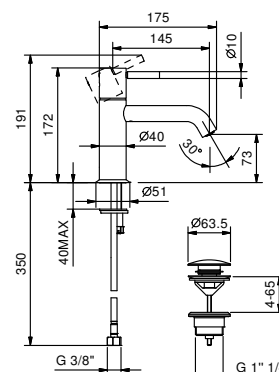

Single-hole washbasin mixer with extended spout

- spout projection 14,5 cm
- CYLINDRICAL handle with LEVER
- flow restrictor 5 l/min at 3 bar
- flexible supply lines
- WITH pop-up WASTE

Chrome	50 02 E803F
Matt Black	50 13 E803F
Matt White	50 29 E803F
Matt Gun Metal PVD	50 P5 E803F
Matt British Gold PVD	50 P6 E803F
Pure Brass PVD	50 Q7 E803F
Raw Metal PVD	50 Q8 E803F

Brushed Stainless Steel 50 93 E803F