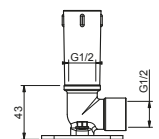

OPTIONAL Built-in part for plasterboard

Art. W046 91 00 W046