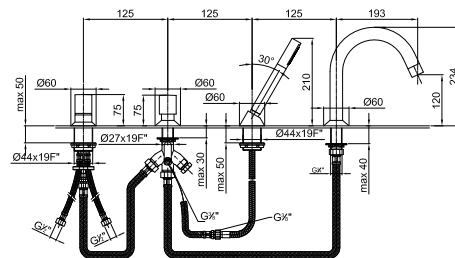

Deck-mount bathtub mixer

- spout projection 19,5 cm
- handles
- 4-hole
- **2-way** diverter with pushing button
- SUN handshower
- 150 cm flexible
- 1/2" inlets
- flexible supply lines

NOTE: FIT handshower in PVD finishes

Chrome	50 02 1665
Matt Black	50 13 1665
Matt White	50 29 1665
Matt Gun Metal PVD	50 P5 1665
Matt British Gold PVD	50 P6 1665