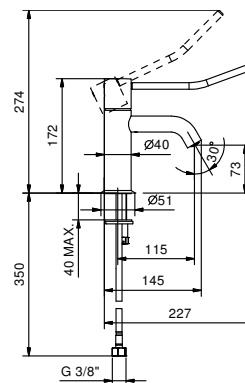

Art. G604WF

lead $\varnothing$ free

Single-hole washbasin mixer

- spout projection 11,5 cm
- long lever handle
- flow restrictor 5 l/min at 3 bar
- flexible supply lines
- WITHOUT WASTE