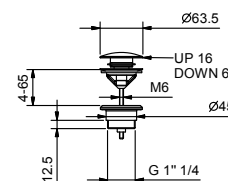

Art. 8434

Waste

- 1" 1/4
- pushing plug
- for washbasin without overflow
- for washbasin with overflow
- universal

N.B. complete finishing list in the section miscellaneous articles at the end of the pricelist

Chrome	91 02 8434
Matt Black	91 13 8434
Matt White	91 29 8434
Matt Gun Metal PVD	91 P5 8434
Matt British Gold PVD	91 P6 8434
Pure Brass PVD	91 Q7 8434
Raw Metal PVD	91 Q8 8434

Brushed Stainless Steel 91 93 8434