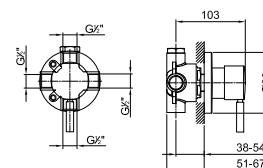

1/2" 2-way built-in diverter

- CYLINDRICAL handle with LEVER
- **2-way** diverter with turning knob
- with ECO SYSTEM
- 1/2" inlet

Art. 1678B

External piece

Chrome	50 02 1678B
Matt Black	50 13 1678B
Matt White	50 29 1678B
Matt Gun Metal PVD	50 P5 1678B
Matt British Gold PVD	50 P6 1678B
Pure Brass PVD	50 Q7 1678B
Raw Metal PVD	50 Q8 1678B

Brushed Stainless Steel 50 93 1678B

Art. 1678A

Built-in piece

19 00 1678A

TOTAL PRICE

- Chrome
- Matt Black
- Matt White
- Matt Gun Metal PVD
- Matt British Gold PVD
- Pure Brass PVD
- Raw Metal PVD

Brushed Stainless Steel

1/2" 3-way built-in diverter

- CYLINDRICAL handle with LEVER
- **3-way** diverter with turning knob
- with ECO SYSTEM
- 1/2" inlet

Art. 1679B

External piece

Chrome	50 02 1679B
Matt Black	50 13 1679B
Matt White	50 29 1679B
Matt Gun Metal PVD	50 P5 1679B
Matt British Gold PVD	50 P6 1679B
Pure Brass PVD	50 Q7 1679B
Raw Metal PVD	50 Q8 1679B