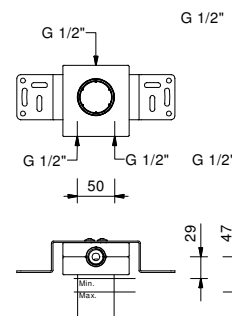

Built-in shower mixer

- CYLINDRICAL handle with LEVER
- no. 1 1/2" outlet
- 1/2" inlets
- soundproof

Art. E863B

External piece

Chrome	50 Q2 E863B
Matt Black	50 13 E863B
Matt White	50 29 E863B
Matt Gun Metal PVD	50 P5 E863B
Matt British Gold PVD	50 P6 E863B
Pure Brass PVD	50 Q7 E863B
Raw Metal PVD	50 Q8 E863B

Brushed Stainless Steel 50 93 E863B

Art. M063A

Built-in piece

44 00 M063A