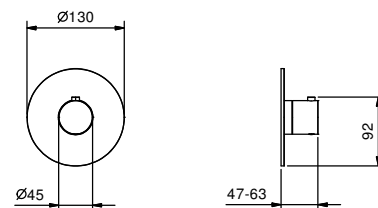

External piece

Chrome	87 02 G500B
Matt Black	87 13 G500B
Matt White	87 29 G500B
Matt Gun Metal PVD	87 P5 G500B
Matt British Gold PVD	87 P6 G500B
Pure Brass PVD	87 Q7 G500B
Raw Metal PVD	87 Q8 G500B

Brushed Stainless Steel 87 93 G500B