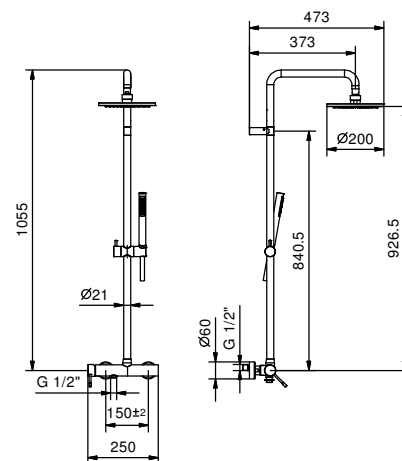

**Brushed Stainless Steel**

**Art. 8130**

**Showerrail with external mixer**

- handles
- **2-way** shut-off diverter with turning knob
- handshower
- 150 cm PVC flexible
- prolonging shower arm
- shower head Ø 20 cm
- 1/2" inlets
- adjustable slider