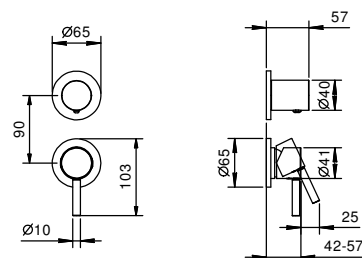

Built-in shower mixer

- handles
- with rosaces
- **3-way** diverter with turning knob
- 1/2" inlets
- soundproof

Art. G489B

External piece

Chrome	50 02 G489B
Matt Black	50 13 G489B
Matt White	50 29 G489B
Matt Gun Metal PVD	50 P5 G489B
Matt British Gold PVD	50 P6 G489B
Pure Brass PVD	50 Q7 G489B
Raw Metal PVD	50 Q8 G489B

Brushed Stainless Steel 50 93 G489B