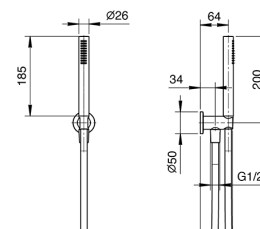

Art. 8093

Shower set

- FIT handshower
- water plug with showerholder
- round backplate
- 150 cm PVC flexible
- 1/2" inlet

Chrome	86 02 8093
Matt Black	86 13 8093
Matt White	86 29 8093
Matt Gun Metal PVD	86 P5 8093
Matt British Gold PVD	86 P6 8093
Pure Brass PVD	86 Q7 8093
Raw Metal PVD	86 Q8 8093

Brushed Stainless Steel 86 93 8093