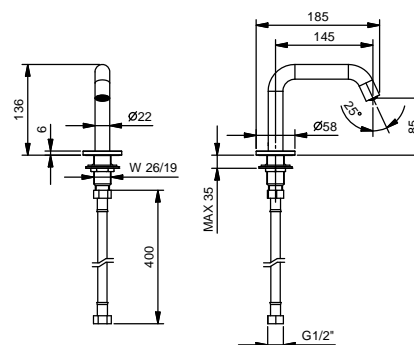

Washbasin spout

- spout projection 14,5 cm
- flow restrictor 5 l/min at 3 bar
- 1/2" inlet

Chrome	24 02 8496
Matt Black	24 13 8496
Matt White	24 29 8496
Matt Gun Metal PVD	24 P5 8496
Matt British Gold PVD	24 P6 8496
Pure Brass PVD	24 Q7 8496
Raw Metal PVD	24 Q8 8496

Brushed Stainless Steel 24 93 8496