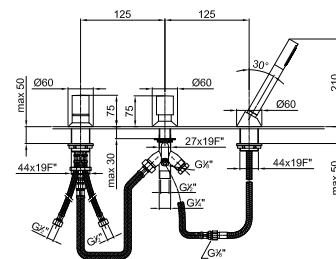

Deck-mount bathtub mixer

- handles
- 3-hole
- without spout
- **2-way** diverter with pushing button
- SUN handshower
- 150 cm flexible
- 1/2" inlets
- flexible supply lines

NOTE: FIT handshower in PVD finishes

Chrome	50 02 1667
Matt Black	50 13 1667
Matt White	50 29 1667
Matt Gun Metal PVD	50 P5 1667
Matt British Gold PVD	50 P6 1667