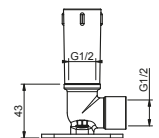

OPTIONAL Built-in part for plasterboard

Art. W046 91 00 W046