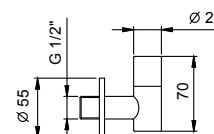

Art. 8434

Waste

- 1" 1/4
- pushing plug
- for washbasin without overflow
- for washbasin with overflow
- universal

N.B. complete finishing list in the section miscellaneous articles at the end of the pricelist

Chrome	91 02 8434
Matt Black	91 13 8434
Matt White	91 29 8434
Matt Gun Metal PVD	91 P5 8434
Matt British Gold PVD	91 P6 8434
Pure Brass PVD	91 Q7 8434
Raw Metal PVD	91 Q8 8434

Brushed Stainless Steel 91 93 8434

Art. 8435

Waste

- 1" 1/4
- for washbasin without overflow
- for washbasin with overflow
- unrestricted outlet
- universal

N.B. complete finishing list in the section miscellaneous articles at the end of the pricelist

Chrome	91 02 8435
Matt Black	91 13 8435
Matt White	91 29 8435
Matt Gun Metal PVD	91 P5 8435
Matt British Gold PVD	91 P6 8435
Pure Brass PVD	91 Q7 8435
Raw Metal PVD	91 Q8 8435

Brushed Stainless Steel 91 93 8435

Art. 9234

Bottle trap

- 1" 1/4
- for washbasin

N.B. complete finishing list in the section miscellaneous articles at the end of the pricelist

Chrome	91 02 9234
Matt Black	91 13 9234
Matt White	91 29 9234
Matt Gun Metal PVD	91 P5 9234
Matt British Gold PVD	91 P6 9234
Pure Brass PVD	91 Q7 9234
Raw Metal PVD	91 Q8 9234

Brushed Stainless Steel 91 93 9234

Art. 8364

Pair of filters

- with shutoff
- fully inspectable filter
- 1/2" inlet

N.B. complete finishing list in the section miscellaneous articles at the end of the pricelist

Chrome	91 02 8364
Matt Black	91 13 8364
Matt White	91 29 8364
Matt Gun Metal PVD	91 P5 8364
Matt British Gold PVD	91 P6 8364
Pure Brass PVD	91 Q7 8364
Raw Metal PVD	91 Q8 8364

Brushed Stainless Steel 91 93 8364