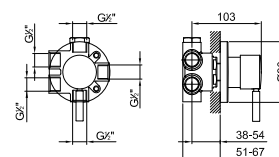

Brushed Stainless Steel 50 93 1679B

Art. 1679A

Built-in piece

19 00 1679A

TOTAL PRICE

- Chrome
- Matt Black
- Matt White
- Matt Gun Metal PVD
- Matt British Gold PVD
- Pure Brass PVD
- Raw Metal PVD

Brushed Stainless Steel