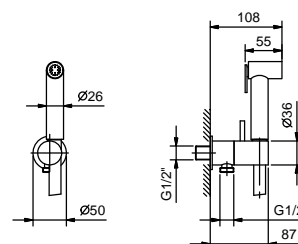

Art. 8486

Double-function hydrobrush

- for WC cleaning
- for personal care if used with a shower mixer
- water plug with showerholder
- stop valve
- Base material: brass
- round backplate
- 120 cm PVC flexible
- 1/2" inlet

N.B. complete finishing list in the section miscellaneous articles at the end of the pricelist

N.B : Brushed nickel PVD for matching with Stainless Steel series