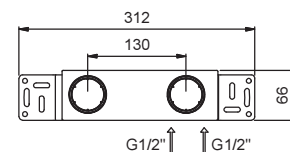

Built-in piece

44 00 M011A

TOTAL PRICE

- Chrome
- Matt Black
- Matt White
- Matt Gun Metal PVD
- Matt British Gold PVD
- Pure Brass PVD
- Raw Metal PVD

Brushed Stainless Steel