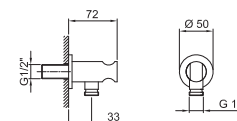

Art. 9323

Water plug

- round backplate
- fixed handshower holder
- connection for flexible with conical nut

Chrome 91 02 9323
Matt Black 91 13 9323
Matt White 91 29 9323
Matt Gun Metal PVD 91 P5 9323
Matt British Gold PVD 91 P6 9323
Pure Brass PVD 91 Q7 9323
Raw Metal PVD 91 Q8 9323

Brushed Stainless Steel 91 93 9323