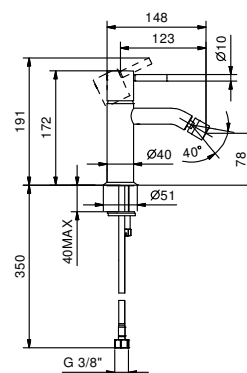

Art. E808WF

Single-hole bidet mixer

- spout projection 12,5 cm
- CYLINDRICAL handle with LEVER
- flow restrictor 5 l/min at 3 bar
- articulated aerator
- flexible supply lines
- WITHOUT WASTE

Chrome	50 02 E808WF
Matt Black	50 13 E808WF
Matt White	50 29 E808WF
Matt Gun Metal PVD	50 P5 E808WF
Matt British Gold PVD	50 P6 E808WF
Pure Brass PVD	50 Q7 E808WF
Raw Metal PVD	50 Q8 E808WF

Brushed Stainless Steel 50 93 E808WF