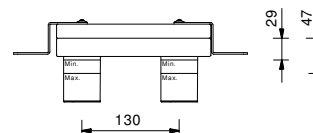

**Brushed Stainless Steel**

lead  $\varnothing$  free

**Floor-mount washbasin mixer**

- spout projection 19 cm
- CYLINDRICAL handle
- flow restrictor 5 l/min at 3 bar
- 1/2" inlets
- WITHOUT WASTE

**Art. E936B**