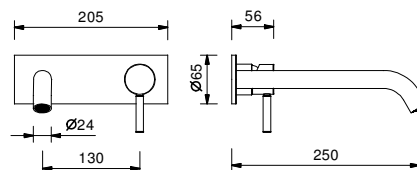

External piece

Chrome	50 02 E814B
Matt Black	50 13 E814B
Matt White	50 29 E814B
Matt Gun Metal PVD	50 P5 E814B
Matt British Gold PVD	50 P6 E814B
Pure Brass PVD	50 Q7 E814B
Raw Metal PVD	50 Q8 E814B

Brushed Stainless Steel 50 93 E814B