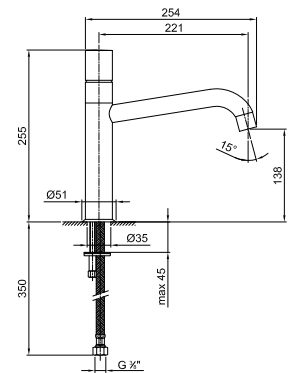

**Brushed Stainless Steel 50 93 9350**

**Art. 1651F**

**Single-hole sink mixer**

- spout projection 22 cm
- handle
- flow restrictor 8 l/min at 3 bar
- flexible supply lines
- WITHOUT WASTE

Chrome

50 02 1651F