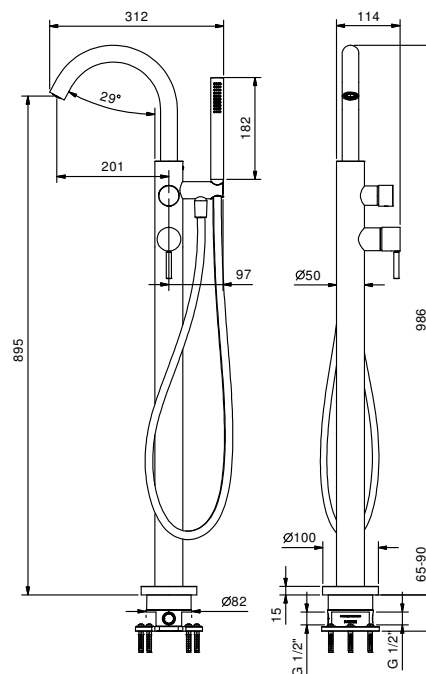

Floor-mount bathtub mixer

- spout projection 20,1 cm
- handle
- open/close handle with flow and temperature control
- FIT handshower
- handshower holder
- 150 cm PVC flexible
- 1/2" inlets
- on foot

External piece

Chrome	50 02 E880B
Matt Black	50 13 E880B
Matt White	50 29 E880B
Matt Gun Metal PVD	50 P5 E880B
Matt British Gold PVD	50 P6 E880B

Brushed Stainless Steel 50 93 E880B

Built-in piece

44 00 R080A

TOTAL PRICE

- Chrome
- Matt Black
- Matt White
- Matt Gun Metal PVD
- Matt British Gold PVD

Brushed Stainless Steel