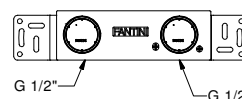

TOTAL PRICE

- Chrome
- Matt Black
- Matt White
- Matt Gun Metal PVD
- Matt British Gold PVD
- Pure Brass PVD
- Raw Metal PVD

Brushed Stainless Steel