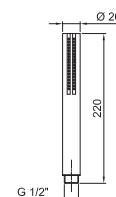

Art. 9673

Handshower

- SUN
- Base material: ABS
- flow restrictor 9 l/min
- anti-lime scale system
- check valve

Chrome	90 02 9673
Matt Black	90 13 9673
Matt White	90 29 9673