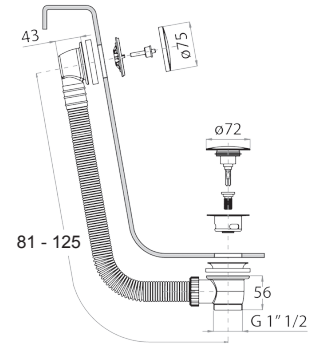

Art. W001

Bathtub drain

- with handle
- WITH WASTE

N.B. complete finishing list in the section miscellaneous articles at the end of the pricelist

Chrome	91 02 W001
Matt Black	91 13 W001
Matt White	91 29 W001
Matt Gun Metal PVD	91 P5 W001
Matt British Gold PVD	91 P6 W001

Brushed Stainless Steel 91 93 W001

Art. W002

Bathtub drain

- with handle
- bath-tub drain with overflow
- WITH WASTE

N.B. complete finishing list in the section miscellaneous articles at the end of the pricelist

Chrome	91 02 W002
Matt Black	91 13 W002
Matt White	91 29 W002
Matt Gun Metal PVD	91 P5 W002
Matt British Gold PVD	91 P6 W002

Brushed Stainless Steel 91 93 W002

Art. 9325

Mounting plate for deck-mount bathtub mixer

- screw covers
- mounting plate
- without cover plate

NOTE: To be finished with inspectable cover materials

Chrome	91 02 9325

Art. 9670

Mounting plate for deck-mount bathtub mixer

- screw covers
- mounting plate
- without cover plate

NOTE: To be finished with inspectable cover materials

Chrome	91 02 9670