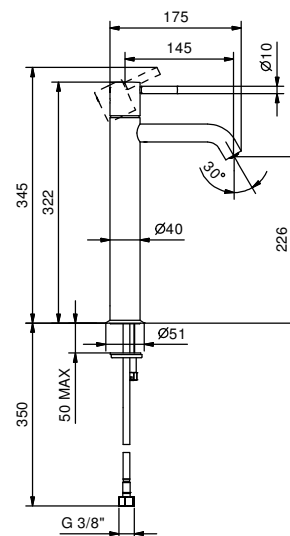

lead $\varnothing$ free

**Single-hole high washbasin mixer**

- spout projection 14,5 cm
- CYLINDRICAL handle with LEVER
- flow restrictor 5 l/min at 3 bar
- flexible supply lines
- WITHOUT WASTE

Chrome

50 02 E806WF