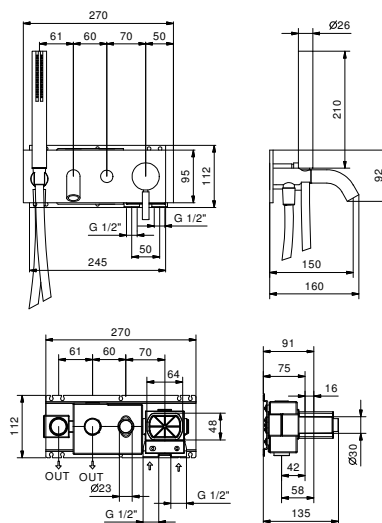

**Built-in piece**

22 00 D020A

**TOTAL PRICE**

- Chrome
- Matt Black
- Matt White
- Matt Gun Metal PVD
- Matt British Gold PVD

**Art. D020A**

**Built-in bathtub mixer**

- spout projection 20 cm
- CYLINDRICAL handle with LEVER
- **2-way** automatic diverter
- SUN handshower
- water plug with showerholder
- 150 cm PVC flexible
- 1/2" inlets
- soundproof