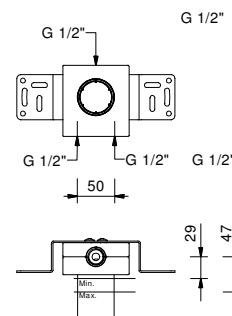

**Brushed Stainless Steel**

**Art. 8130**

**Showerrail with external mixer**

- handles
- **2-way** shut-off diverter with turning knob
- handshower
- 150 cm PVC flexible
- prolonging shower arm
- shower head Ø 20 cm
- 1/2" inlets
- adjustable slider