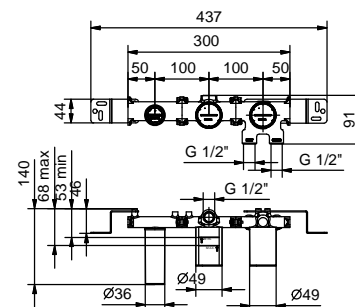

Built-in piece

44 00 R084A

TOTAL PRICE

- Chrome
- Matt Black
- Matt White
- Matt Gun Metal PVD
- Matt British Gold PVD

Brushed Stainless Steel