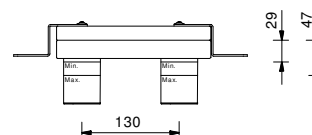

**Brushed Stainless Steel**

lead∅free

**Wall-mount washbasin mixer**

- spout projection 25 cm
- CYLINDRICAL handle with LEVER
- with rosaces
- flow restrictor 5 l/min at 3 bar
- 1/2" inlets
- WITHOUT WASTE