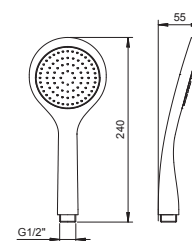

**Brushed Stainless Steel 90 93 8783**

**Art. 8914**

**Handshower**

- DISCO
- Base material: ABS
- Ø 10 cm
- round lever
- flow restrictor 9 l/min
- anti-lime scale system
- check valve

Chrome	90 02 8914
--------	------------

**Art. 9678**

**Handshower**

- DISCO
- Base material: ABS
- Ø 10 cm
- square lever
- flow restrictor 12 l/min
- anti-lime scale system
- check valve

Chrome	90 02 9678
--------	------------

**Art. 8929**

**Handshower**