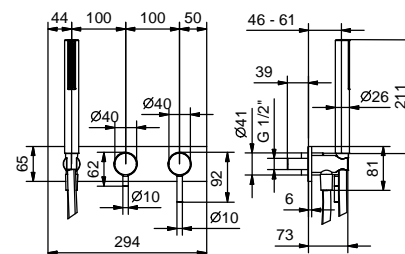

External piece

Chrome	50 02 E884B
Matt Black	50 13 E884B
Matt White	50 29 E884B
Matt Gun Metal PVD	50 P5 E884B
Matt British Gold PVD	50 P6 E884B

Brushed Stainless Steel 50 93 E884B

Art. R084A