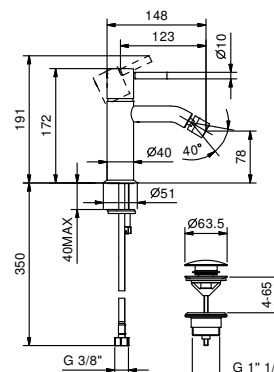

Art. E808F

Single-hole bidet mixer

- spout projection 12,5 cm
- CYLINDRICAL handle with LEVER
- flow restrictor 5 l/min at 3 bar
- articulated aerator
- flexible supply lines
- WITH pop-up WASTE

Chrome	50 02 E808F
Matt Black	50 13 E808F
Matt White	50 29 E808F
Matt Gun Metal PVD	50 P5 E808F
Matt British Gold PVD	50 P6 E808F
Pure Brass PVD	50 Q7 E808F
Raw Metal PVD	50 Q8 E808F

Brushed Stainless Steel 50 93 E808F