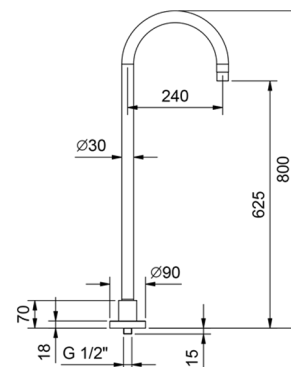

Art. 8432

Wall-mount bathtub spout

- spout projection 15 cm
- 1/2" inlet

Chrome	50 02 8432
Matt Black	50 13 8432
Matt White	50 29 8432
Matt Gun Metal PVD	50 P5 8432
Matt British Gold PVD	50 P6 8432
Pure Brass PVD	50 Q7 8432
Raw Metal PVD	50 Q8 8432

Brushed Stainless Steel 50 93 8432

Art. 8433

Wall-mount bathtub spout

- spout projection 20 cm
- 1/2" inlet

Chrome	50 02 8433
Matt Black	50 13 8433
Matt White	50 29 8433
Matt Gun Metal PVD	50 P5 8433
Matt British Gold PVD	50 P6 8433
Pure Brass PVD	50 Q7 8433
Raw Metal PVD	50 Q8 8433

Brushed Stainless Steel 50 93 8433

Art. 9350

Floor-mount bathtub spout

- spout projection 24 cm
- 1/2" inlet

Chrome	50 02 9350
Matt Black	50 13 9350
Matt White	50 29 9350
Matt Gun Metal PVD	50 P5 9350
Matt British Gold PVD	50 P6 9350

Brushed Stainless Steel 50 93 9350