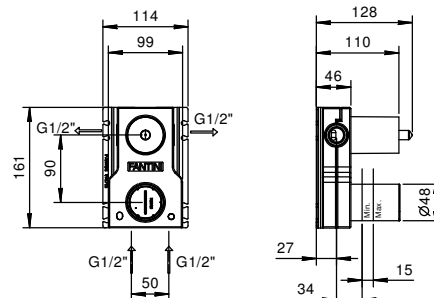

TOTAL PRICE

- Chrome
- Matt Black
- Matt White
- Matt Gun Metal PVD
- Matt British Gold PVD
- Pure Brass PVD
- Raw Metal PVD

Brushed Stainless Steel