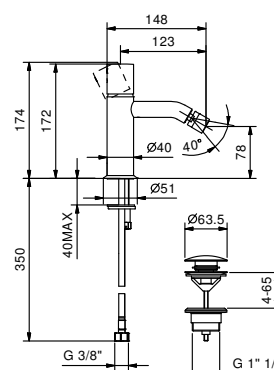

Art. E908F

Single-hole bidet mixer

- spout projection 12,5 cm
- CYLINDRICAL handle
- flow restrictor 5 l/min at 3 bar
- articulated aerator
- flexible supply lines
- WITH pop-up WASTE

Chrome	50 02 E908F
Matt Black	50 13 E908F
Matt White	50 29 E908F
Matt Gun Metal PVD	50 P5 E908F
Matt British Gold PVD	50 P6 E908F
Pure Brass PVD	50 Q7 E908F
Raw Metal PVD	50 Q8 E908F

Brushed Stainless Steel 50 93 E908F