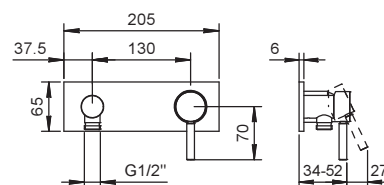

Built-in shower mixer

- CYLINDRICAL handle with LEVER
- without handshower
- water plug without shower holder
- without flexible
- 1/2" inlets
- soundproof

Art. E888B

External piece

Chrome	50 02 E888B
Matt Black	50 13 E888B
Matt White	50 29 E888B
Matt Gun Metal PVD	50 P5 E888B
Matt British Gold PVD	50 P6 E888B
Pure Brass PVD	50 Q7 E888B
Raw Metal PVD	50 Q8 E888B

Brushed Stainless Steel 50 93 E888B