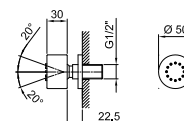

Art. 9193

Flexible

- Base material: brass
- 150 cm
- Ø 15 mm
- 1/2" conical nut x 1/2" conical nut

Chrome	90 02 9193
Matt Gun Metal PVD	90 P5 9193
Matt British Gold PVD	90 P6 9193

Art. 9671

Flexible

- Base material: PVC
- 200 cm
- 1/2" conical nut x 1/2" conical nut

Chrome	90 02 9671
Matt Black	90 13 9671
Cream White	90 26 9671
Matt Gun Metal PVD	90 P5 9671
Matt British Gold PVD	90 P6 9671
Pure Brass PVD	90 Q7 9671
Raw Metal PVD	90 Q8 9671

Brushed Stainless Steel 90 93 9671

Art. 9248

Lateral body spray

- Base material: brass
- adjustable
- anti-lime scale system
- 1/2" inlet

Chrome	86 02 9248
Matt Black	86 13 9248
Matt White	86 29 9248
Matt Gun Metal PVD	86 P5 9248
Matt British Gold PVD	86 P6 9248

Art. 8055

Lateral body spray

- adjustable
- Base material: ABS
- anti-lime scale system
- 1/2" inlet
- built-in part included

Chrome	86 02 8055	€ 202,00