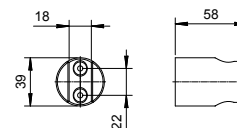

**Brushed Stainless Steel 91 93 7034**

**Art. 9129**

**Fixed handshower holder**

- connection for flexible with conical nut

Chrome	90 02 9129
Matt Black	90 13 9129
Matt White	90 29 9129

**Brushed Stainless Steel 90 93 9129**