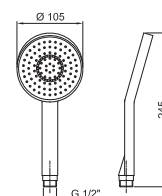

Art. 8093

Shower set

- FIT handshower
- water plug with showerholder
- round backplate
- 150 cm PVC flexible
- 1/2" inlet

Chrome	86 02 8093
Matt Black	86 13 8093
Matt White	86 29 8093
Matt Gun Metal PVD	86 P5 8093
Matt British Gold PVD	86 P6 8093
Pure Brass PVD	86 Q7 8093
Raw Metal PVD	86 Q8 8093

Brushed Stainless Steel 86 93 8093

Art. 9673

Handshower

- SUN
- Base material: ABS
- flow restrictor 9 l/min
- anti-lime scale system
- check valve

Chrome	90 02 9673
Matt Black	90 13 9673
Matt White	90 29 9673

Art. 8783

Handshower

- FIT
- Base material: brass
- Base material: stainless steel
- flow restrictor 9 l/min
- anti-lime scale system
- check valve

Chrome	90 02 8783
Matt Black	90 13 8783
Matt White	90 29 8783
Matt Gun Metal PVD	90 P5 8783
Matt British Gold PVD	90 P6 8783
Pure Brass PVD	90 Q7 8783
Raw Metal PVD	90 Q8 8783

Brushed Stainless Steel 90 93 8783

Art. 8914

Handshower

- DISCO
- Base material: ABS
- Ø 10 cm
- round lever
- flow restrictor 9 l/min
- anti-lime scale system
- check valve

Chrome	90 02 8914

Art. 9678

Handshower

- DISCO
- Base material: ABS
- Ø 10 cm
- square lever
- flow restrictor 12 l/min
- anti-lime scale system
- check valve

Chrome	90 02 9678