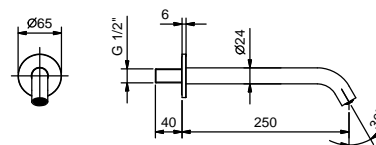

Wall-mount washbasin spout

- spout projection 25 cm
- flow restrictor 5 l/min at 3 bar
- 1/2" inlet

Chrome	50 02 8431
Matt Black	50 13 8431
Matt White	50 29 8431
Matt Gun Metal PVD	50 P5 8431
Matt British Gold PVD	50 P6 8431
Pure Brass PVD	50 Q7 8431
Raw Metal PVD	50 Q8 8431

Brushed Stainless Steel 50 93 8431