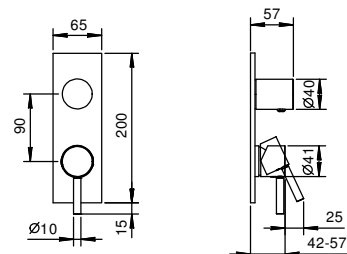

External piece

Chrome	50 02 G485B
Matt Black	50 13 G485B
Matt White	50 29 G485B
Matt Gun Metal PVD	50 P5 G485B
Matt British Gold PVD	50 P6 G485B
Pure Brass PVD	50 Q7 G485B
Raw Metal PVD	50 Q8 G485B

Brushed Stainless Steel 50 93 G485B