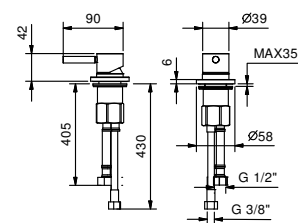

**Brushed Stainless Steel 50 93 E895**

**Art. 8436**

lead $\varnothing$ free

**Washbasin spout**

- spout projection 18,3 cm
- flow restrictor 5 l/min at 3 bar
- 1/2" inlet

Chrome	24 02 8436
Matt Black	24 13 8436
Matt White	24 29 8436
Matt Gun Metal PVD	24 P5 8436
Matt British Gold PVD	24 P6 8436
Pure Brass PVD	24 Q7 8436
Raw Metal PVD	24 Q8 8436