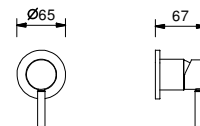

Built-in shower mixer

- CYLINDRICAL handle with LEVER
- no. 1 1/2" outlet
- 1/2" inlets
- soundproof

Art. E863B

External piece

Chrome	50 Q2 E863B
Matt Black	50 I3 E863B
Matt White	50 29 E863B
Matt Gun Metal PVD	50 P5 E863B
Matt British Gold PVD	50 P6 E863B
Pure Brass PVD	50 Q7 E863B
Raw Metal PVD	50 Q8 E863B

Brushed Stainless Steel 50 93 E863B

Art. M063A

Built-in piece

44 00 M063A

TOTAL PRICE

- Chrome
- Matt Black
- Matt White
- Matt Gun Metal PVD
- Matt British Gold PVD
- Pure Brass PVD
- Raw Metal PVD

Brushed Stainless Steel