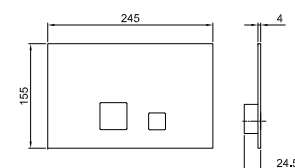

Art. 8402

Flush actuator plate

- Base material: stainless steel
- projecting push-button controls
- with round controls
- compatible with GEBERIT SIGMA8, SIGMA12
- without visible fixing system

N.B. complete finishing list in the section miscellaneous articles at the end of the pricelist

Brilliant Stainless Steel	91 38 8402
Matt Black	91 13 8402
Matt Gun Metal PVD	91 P5 8402
Matt British Gold PVD	91 P6 8402
Pure Brass PVD	91 Q7 8402
Raw Metal PVD	91 Q8 8402

Brushed Stainless Steel 91 93 8402

Art. 8403

Flush actuator plate

- Base material: stainless steel
- flush fit controls
- with square controls
- compatible with GEBERIT SIGMA8, SIGMA12
- without visible fixing system

N.B. complete finishing list in the section miscellaneous articles at the end of the pricelist

Brilliant Stainless Steel	91 38 8403
Matt Black	91 13 8403
Matt Gun Metal PVD	91 P5 8403
Matt British Gold PVD	91 P6 8403
Pure Brass PVD	91 Q7 8403
Raw Metal PVD	91 Q8 8403

Brushed Stainless Steel 91 93 8403

Art. 8486

Double-function hydrobrush

- for WC cleaning
- for personal care if used with a shower mixer
- water plug with showerholder
- stop valve
- Base material: brass
- round backplate
- 120 cm PVC flexible
- 1/2" inlet

N.B. complete finishing list in the section miscellaneous articles at the end of the pricelist

N.B : Brushed nickel PVD for matching with Stainless Steel series

Chrome	91 02 8486
Matt Black	91 13 8486
Matt White	91 29 8486
Brushed Nickel PVD	91 92 8486
Matt Gun Metal PVD	91 P5 8486
Matt British Gold PVD	91 P6 8486