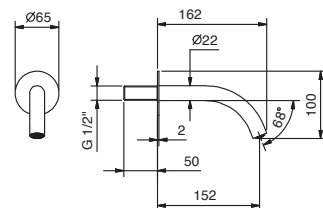

Art. W010

Wall-mount bathtub spout

- spout projection 15 cm
- 1/2" inlet

Chrome
Matt Black

65 02 W010
65 13 W010