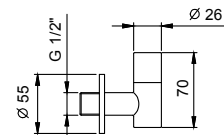

Art. 8434

Waste

- 1" 1/4
- pushing plug
- for washbasin without overflow
- for washbasin with overflow
- universal

N.B. complete finishing list in the section miscellaneous articles at the end of the pricelist

Chrome 91 02 8434
Matt Black 91 13 8434

Art. 8435

Waste

- 1" 1/4
- for washbasin without overflow
- for washbasin with overflow
- unrestricted outlet
- universal

N.B. complete finishing list in the section miscellaneous articles at the end of the pricelist

Chrome 91 02 8435
Matt Black 91 13 8435

Art. 8364

Pair of filters

- with shutoff
- fully inspectable filter
- 1/2" inlet

N.B. complete finishing list in the section miscellaneous articles at the end of the pricelist

Chrome 91 02 8364
Matt Black 91 13 8364

Art. 8402

Flush actuator plate

- Base material: stainless steel
- projecting push-button controls
- with round controls
- compatible with GEBERIT SIGMA8, SIGMA12
- without visible fixing system

N.B. complete finishing list in the section miscellaneous articles at the end of the pricelist

Brilliant Stainless Steel 91 38 8402
Matt Black 91 13 8402