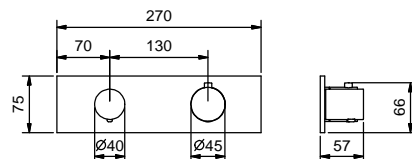

External piece

Chrome 87 02 G572B
Matt Black 87 13 G572B

Art. D372A