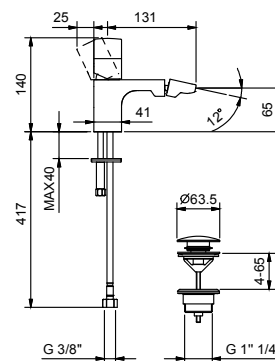

Chrome
Matt Black

65 02 S008SF
65 13 S008SF