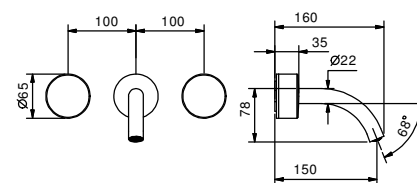

Art. S210SB

External piece

Chrome
Matt Black

65 02 S210SB
65 13 S210SB