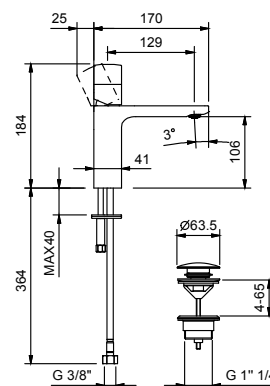

Single-hole washbasin mixer

- h. 20 cm
- spout projection 13 cm
- without handle
- flow restrictor 5 l/min at 3 bar
- flexible supply lines
- WITH pop-up WASTE

NOTE: handles to be ordered separately, pls. refer to the "Handles" section

Chrome
Matt Black

65 02 S004SF
65 13 S004SF