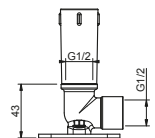

Shower arm

- 25 cm long
- round backplate
- ceiling-mount
- 1/2" inlet

Chrome
Matt Black

86 02 9236
86 13 9236

OPTIONAL Built-in part for plasterboard

Art. W046

91 00 W046

Art. 9237