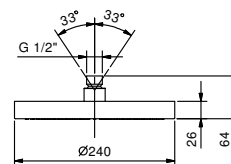

EXAMPLE OF COMBINATION - 3 OUTLETS

91 00 W043

Art. 8083

Rain showerhead

- Ø 24 cm
- Base material: stainless steel
- flow restrictor 12 l/min at 3 bar
- anti-lime scale system
- 1/2" inlet
- check valve

**NOTE: conditions necessary for the correct functioning:
Min. Flow Rate: 10 l/min**