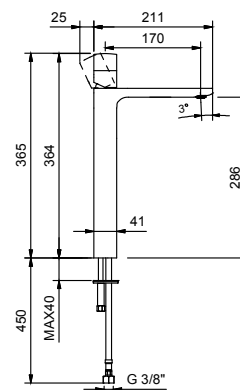

Single-hole high washbasin mixer

- h. 37 cm
- spout projection 16 cm
- without handle
- flow restrictor 5 l/min at 3 bar
- flexible supply lines
- WITHOUT WASTE

NOTE: handles to be ordered separately, pls. refer to the "Handles" section

Chrome
Matt Black

65 02 S006SWF
65 13 S006SWF