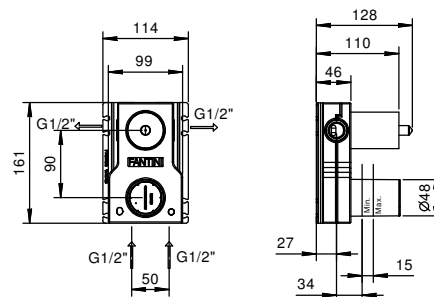

Built-in piece

44 00 M585A

TOTAL PRICE

Chrome
Matt Black