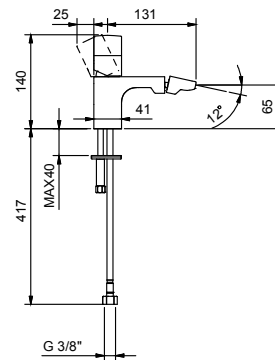

Art. S008SWF

Single-hole bidet mixer

- spout projection 13 cm
- without handle
- flow restrictor 5 l/min at 3 bar
- articulated aerator
- flexible supply lines
- WITHOUT WASTE

NOTE: handles to be ordered separately, pls. refer to the "Handles" section

Chrome
Matt Black

65 02 S008SWF
65 13 S008SWF

Art. S008SF

Single-hole bidet mixer

- spout projection 13 cm
- without handle
- flow restrictor 5 l/min at 3 bar
- articulated aerator
- flexible supply lines
- WITH pop-up WASTE

NOTE: handles to be ordered separately, pls. refer to the "Handles" section