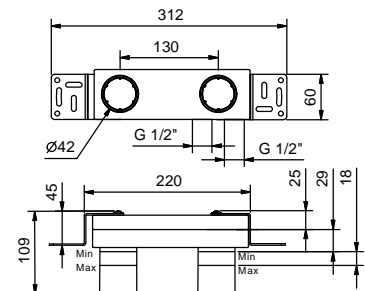

Built-in piece

44 00 M011A