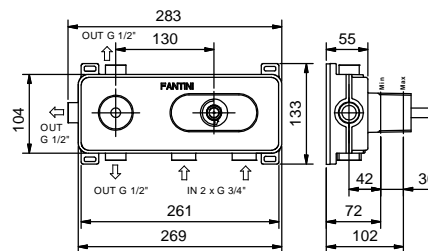

Built-in piece

19 00 D373A

TOTAL PRICE

Chrome
Matt Black

3/4" built-in thermostatic shower mixer

- handle
- 3/4" inlets
- soundproof
- without stop valve **to be ordered separately**

NOTE: the mixer must always be ordered with the stop valve G591B+D391A

Art. G500B