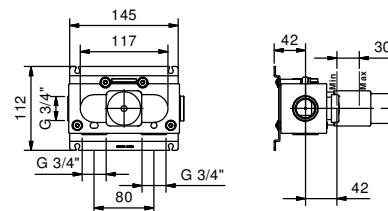

Built-in piece

19 00 D300A