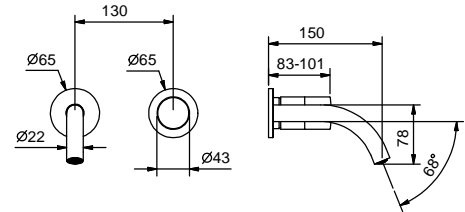

lead $\emptyset$ free

Wall-mount washbasin mixer

- spout projection 15 cm
- without handle
- with rosaces
- flow restrictor 5 l/min at 3 bar
- 1/2" inlets
- WITHOUT WASTE
- soundproof

NOTE: handles to be ordered separately, pls. refer to the "Handles" section

Art. S009SB

External piece

Chrome 65 02 S009SB
Matt Black 65 13 S009SB