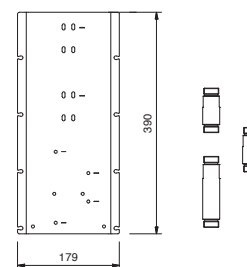

OPTIONAL - Easy Fix System

1. plate and connections:
2. for an easy both horizontal and vertical installation of the thermostatic mixers:
   - to install art- D300A / D391A - **1 outlet**
   - to install art- D300A / D391A - **2 outlets**