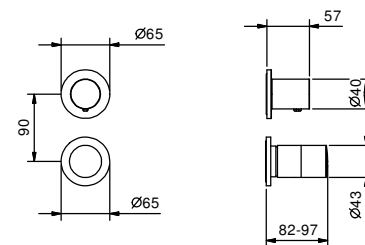

External piece

Chrome 65 02 S181SB
Matt Black 65 13 S181SB

Art. M585A