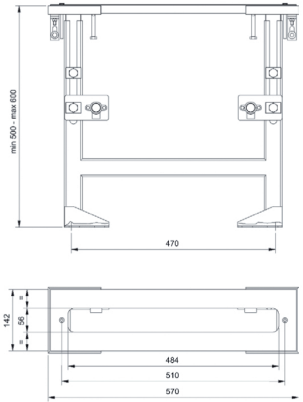

Art. 9670

Mounting plate for deck-mount bathtub mixer

- screw covers
- mounting plate
- without cover plate

NOTE: To be finished with inspectable cover materials

Chrome

91 02 9670

Fratelli Fantini Spa

Pella (Novara), Italy - t. +39 0322 918411