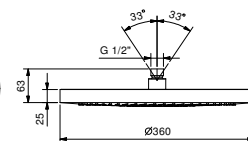

Art. 8084

Rain showerhead

- Ø 36 cm
- Base material: stainless steel
- anti-lime scale system
- 1/2" inlet
- check valve

**NOTE: conditions necessary for the correct functioning:
Minimum Flow Rate: 15 l/m**