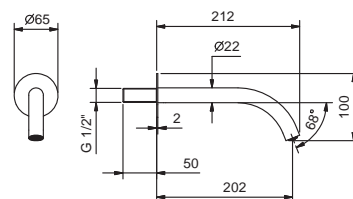

Art. 8499

Wall-mount bathtub spout

- spout projection 20 cm
- 1/2" inlet

Chrome
Matt Black

65 02 8499
65 13 8499