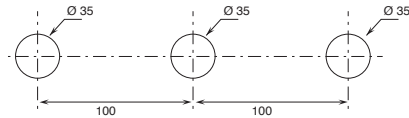

Technical information

The NICE mixers are supplied **WITHOUT HANDLES**, to be ordered separately.

All washbasin and bidet mixers are fitted with 5 l/min **flow restrictors**.

BASINS HOLE SIZE:

- For single-hole washbasin and bidet mixers.

- 3-hole washbasin mixer.

art. S104S

The built-in 3/4" thermostatic shower mixer is available:

- art. G531B+D331A - 1 outlet

- art. G572B+D372A - 2 outlets

- art. G573B+D373A - 3 outlets