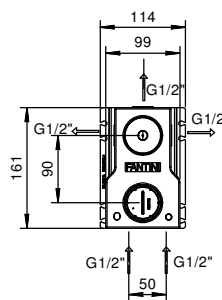

Art. M587A

Built-in piece

44 00 M587A

TOTAL PRICE

Chrome
Matt Black