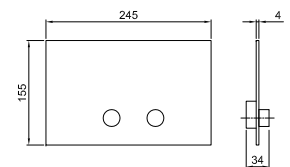

Brilliant Stainless Steel 91 38 8402
Matt Black 91 13 8402