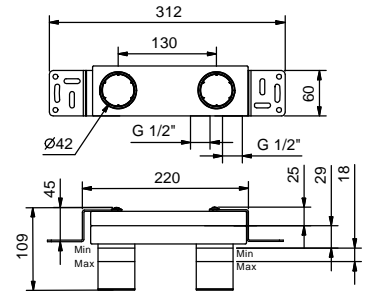

Built-in piece

44 00 M011A

TOTAL PRICE

Chrome
Matt Black

lead $\emptyset$ free

Wall-mount washbasin mixer

- spout projection 15 cm
- without handle
- with plate
- flow restrictor 5 l/min at 3 bar
- 1/2" inlets
- WITHOUT WASTE
- soundproof

NOTE: handles to be ordered separately, pls. refer to the "Handles" section

Art. S010SB