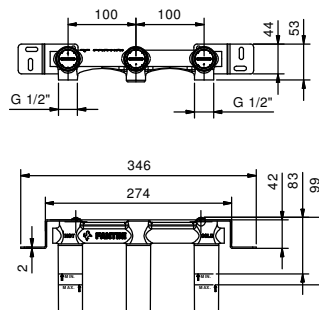

TOTAL PRICE

Chrome
Matt Black

lead \varnothing free

Wall-mount washbasin mixer

- spout projection 20 cm
- without handles
- flow restrictor 5 l/min at 3 bar
- 90° ceramic cartridge
- 1/2" inlets
- WITHOUT WASTE