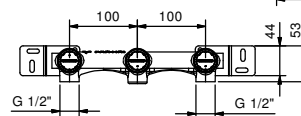

Art. R010A

Built-in piece

44 00 R010A