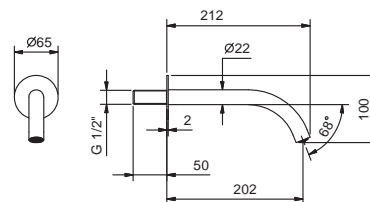

Wall-mount washbasin spout

- spout projection 20 cm
- flow restrictor 5 l/min at 3 bar
- 1/2" inlet

Chrome
Matt Black

65 02 8498
65 13 8498

Art. S008SWF

Single-hole bidet mixer

- spout projection 13 cm
- without handle
- flow restrictor 5 l/min at 3 bar
- articulated aerator
- flexible supply lines
- WITHOUT WASTE