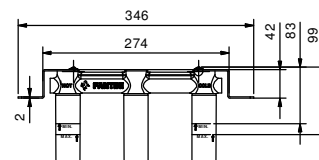

Art. R010A

Built-in piece

44 00 R010A