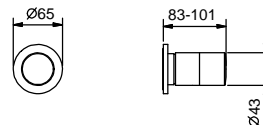

Built-in shower mixer

- without handle
- no. 1 1/2" outlet
- 1/2" inlets
- soundproof

NOTE: handles to be ordered separately, pls. refer to the "Handles" section

Art. S063SB

External piece

Chrome 65 02 S063SB
 Matt Black 65 13 S063SB