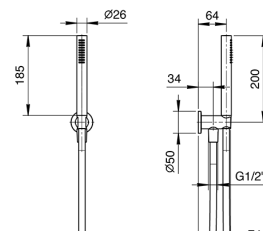

Shower arm

- 45 cm long
- round backplate
- ceiling-mount
- 1/2" inlet

Chrome
Matt Black

86 02 9237
86 13 9237

OPTIONAL Built-in part for plasterboard

Art. W046

91 00 W046

Art. 8093

Shower set

- FIT handshower
- water plug with showerholder
- round backplate
- 150 cm PVC flexible
- 1/2" inlet

Chrome 86 02 8093
 Matt Black 86 13 8093

Art. 8783

Handshower

- FIT
- Base material: brass
- flow restrictor 9 l/min
- anti-lime scale system
- check valve