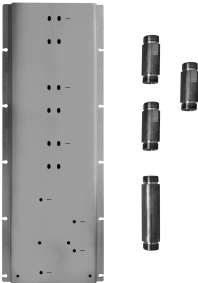

EXAMPLE OF COMBINATION - 1 OUTLET

EXAMPLE OF COMBINATION - 2 OUTLETS

91 00 W042

Art. W043

OPTIONAL - Easy Fix System

- plate and connections:
- for an easy both horizontal and vertical installation of the thermostatic mixers:
 - to install art- D300A / D391A - **3 outlets**