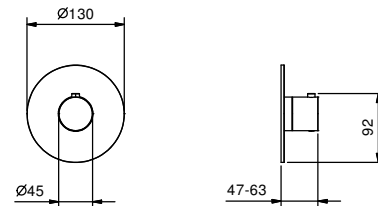

External piece

Chrome 87 02 G500B
Matt Black 87 13 G500B