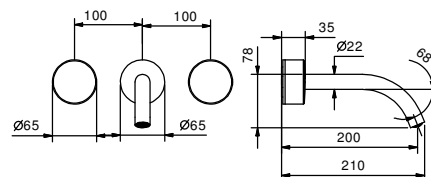

lead $\varnothing$ free

Wall-mount washbasin mixer

- spout projection 20 cm
- without handles
- flow restrictor 5 l/min at 3 bar
- 90° ceramic cartridge
- 1/2" inlets
- WITHOUT WASTE

NOTE: handles to be ordered separately, pls. refer to the "Handles" section

Art. S213SB

External piece

Chrome 65 02 S213SB
Matt Black 65 13 S213SB