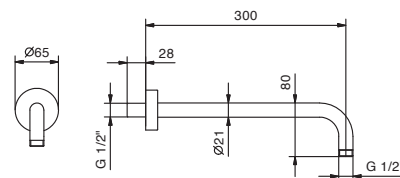

Art. 8027

Shower arm

- 30 cm long
- round backplate
- wall-mount
- 1/2" inlet

Chrome 86 02 8027
Matt Black 86 13 8027

OPTIONAL Built-in part for plasterboard

Art. W046 91 00 W046