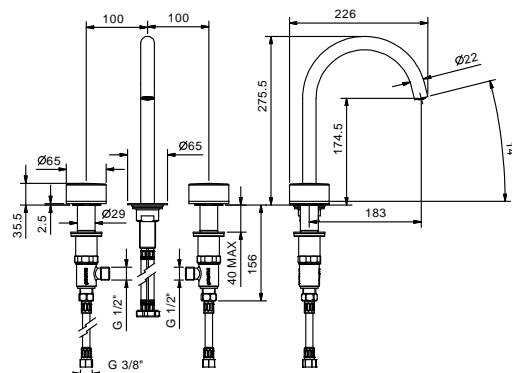

Art. S104SW

lead $\emptyset$ free

3-hole washbasin mixer

- spout projection 18,3 cm
- without handles
- flow restrictor 5 l/min at 3 bar
- 90° ceramic cartridge
- flexible supply lines
- WITHOUT WASTE

NOTE: handles to be ordered separately, pls. refer to the "Handles" section

Chrome
Matt Black

65 02 S104SW
65 13 S104SW