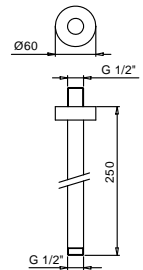

Chrome 86 02 8084

Art. 8027

Shower arm

- 30 cm long
- round backplate
- wall-mount
- 1/2" inlet

Chrome 86 02 8027
Matt Black 86 13 8027

OPTIONAL Built-in part for plasterboard

Art. W046 91 00 W046

Art. 8028

Shower arm

- 45 cm long
- round backplate
- wall-mount
- 1/2" inlet

Chrome
Matt Black

86 02 8028
86 13 8028

OPTIONAL Built-in part for plasterboard

Art. W046

91 00 W046

Art. 9236

Shower arm

- 25 cm long
- round backplate
- ceiling-mount
- 1/2" inlet

Chrome
Matt Black

86 02 9236
86 13 9236

OPTIONAL Built-in part for plasterboard

Art. W046

91 00 W046

Art. 9237