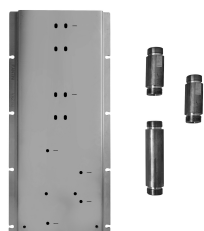

OPTIONAL - Easy Fix System

1. plate and connections:
2. for an easy both horizontal and vertical installation of the thermostatic mixers:
   - to install art- D300A / D391A - **1 outlet**
   - to install art- D300A / D391A - **2 outlets**