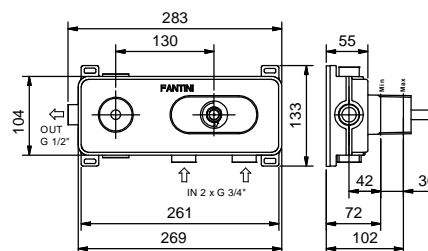

Built-in piece

19 00 D331A

TOTAL PRICE

Chrome
Matt Black

3/4" built-in thermostatic shower mixer

- handles
- **2-way** shut-off diverter with turning knob
- for horizontal installation only
- 3/4" inlets

Art. G572B