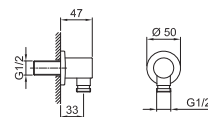

Chrome 91 02 7034
Matt Black 91 13 7034