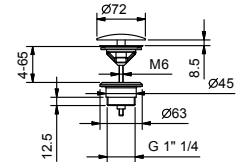

Chrome 91 02 8435
Matt Black 91 13 8435

Art. 8364

Pair of filters

- with shutoff
- fully inspectable filter
- 1/2" inlet

N.B. complete finishing list in the section miscellaneous articles at the end of the pricelist