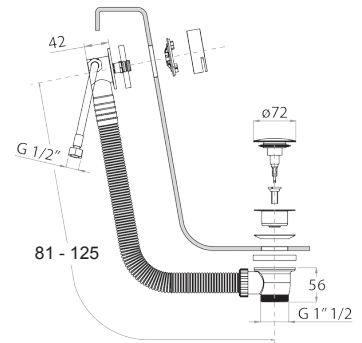

Art. 8486

Double-function hydrobrush

- for WC cleaning
- for personal care if used with a shower mixer
- water plug with showerholder
- stop valve
- Base material: brass
- round backplate
- 120 cm PVC flexible
- 1/2" inlet

N.B. complete finishing list in the section miscellaneous articles at the end of the pricelist

Chrome	91 02 8486
Matt Black	91 13 8486

Art. W001

Bathtub drain

- with handle
- WITH WASTE

N.B. complete finishing list in the section miscellaneous articles at the end of the pricelist

Chrome	91 02 W001
Matt Black	91 13 W001

Art. W002

Bathtub drain

- with handle
- bath-tub drain with overflow
- WITH WASTE

N.B. complete finishing list in the section miscellaneous articles at the end of the pricelist

Chrome	91 02 W002
Matt Black	91 13 W002

Art. 9325

Mounting plate for deck-mount bathtub mixer

- screw covers
- mounting plate
- without cover plate

NOTE: To be finished with inspectable cover materials

Chrome	91 02 9325