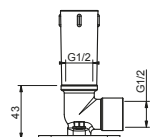

Shower arm

- 45 cm long
- round backplate
- ceiling-mount
- 1/2" inlet

Chrome
Matt Black

86 02 9237
86 13 9237

OPTIONAL Built-in part for plasterboard

Art. W046

91 00 W046

Art. 8093