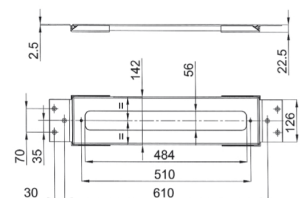

Art. 9325

Mounting plate for deck-mount bathtub mixer

- screw covers
- mounting plate
- without cover plate

NOTE: To be finished with inspectable cover materials