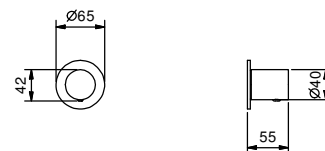

- handle
- 90° ceramic cartridge
- 3/4" inlets
- soundproof

Art. G591B

External piece

Chrome 87 02 G591B
 Matt Black 87 13 G591B

Art. D391A

Built-in piece

19 00 D391A

TOTAL PRICE