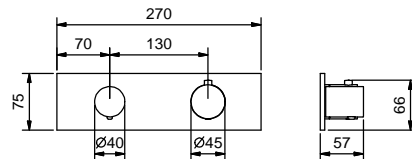

3/4" built-in thermostatic shower mixer

- handles
- **3-way** shut-off diverter with turning knob
- for horizontal installation only
- 3/4" inlets

Art. G573B

External piece

Chrome 87 02 G573B
Matt Black 87 13 G573B

Art. D373A