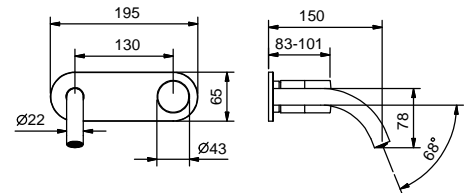

External piece

Chrome 65 02 S010SB
Matt Black 65 13 S010SB