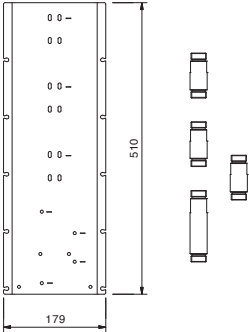

EXAMPLE OF COMBINATION - 1 OUTLET

EXAMPLE OF COMBINATION - 2 OUTLETS

91 00 W042

Art. W043

OPTIONAL - Easy Fix System

- plate and connections:
- for an easy both horizontal and vertical installation of the thermostatic mixers:
 - to install art- D300A / D391A - **3 outlets**