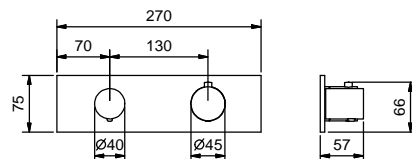

3/4" built-in thermostatic shower mixer

- handles
- no. 1 1/2" outlet
- for horizontal installation only
- 3/4" inlets

Art. G531B

External piece

Chrome 87 02 G531B
Matt Black 87 13 G531B

Art. D331A