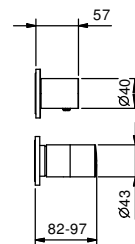

Built-in shower mixer

- without handle
- **3-way** diverter with turning knob
- 1/2" inlets
- soundproof

NOTE: handles to be ordered separately, pls. refer to the "Handles" section

Art. S189SB

External piece

Chrome 65 02 S189SB
Matt Black 65 13 S189SB