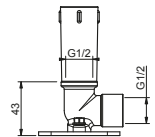

Shower arm

- 45 cm long
- round backplate
- wall-mount
- 1/2" inlet

Chrome
Matt Black

86 02 8028
86 13 8028

OPTIONAL Built-in part for plasterboard

Art. W046

91 00 W046

Art. 9236