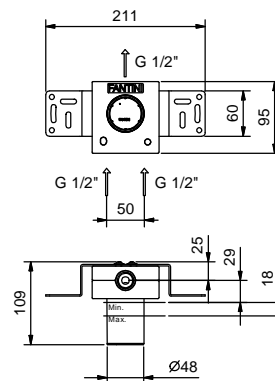

Built-in shower mixer

- without handle
- no. 1 1/2" outlet
- 1/2" inlets
- soundproof

NOTE: handles to be ordered separately, pls. refer to the "Handles" section

Art. S063SB

External piece

Chrome 65 02 S063SB
Matt Black 65 13 S063SB

Art. M063A

Built-in piece

44 00 M063A

TOTAL PRICE

Chrome
Matt Black

Built-in shower mixer

- without handle
- **2-way** diverter with turning knob
- 1/2" inlets
- soundproof

N.B. handles to be ordered separately, pls. refer to the "Handles" section

Art. S181SB