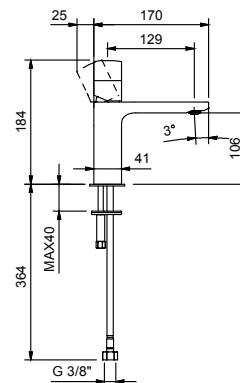

Art. S004SWF

lead $\varnothing$ free

Single-hole washbasin mixer

- h. 20 cm
- spout projection 13 cm
- without handle
- flow restrictor 5 l/min at 3 bar
- flexible supply lines
- WITHOUT WASTE

NOTE: handles to be ordered separately, pls. refer to the "Handles" section

Chrome
Matt Black

65 02 S004SWF
65 13 S004SWF