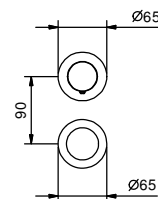

Built-in shower mixer

- without handle
- **3-way** diverter with turning knob
- 1/2" inlets
- soundproof

NOTE: handles to be ordered separately, pls. refer to the "Handles" section

Art. S189SB

External piece

Chrome 65 02 S189SB
Matt Black 65 13 S189SB