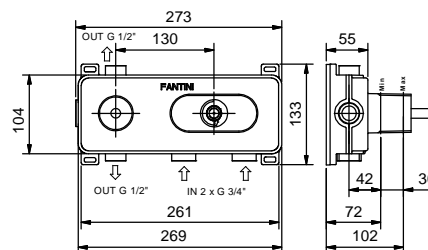

Built-in piece

19 00 D372A

TOTAL PRICE

Chrome
Matt Black