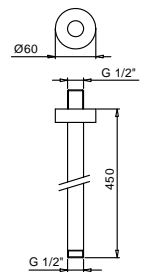

Shower arm

- 45 cm long
- round backplate
- wall-mount
- 1/2" inlet

Chrome
Matt Black

86 02 8028
86 13 8028

OPTIONAL Built-in part for plasterboard

Art. W046

91 00 W046

Art. 9236

Shower arm

- 25 cm long
- round backplate
- ceiling-mount
- 1/2" inlet

Chrome
Matt Black

86 02 9236
86 13 9236

OPTIONAL Built-in part for plasterboard

Art. W046

91 00 W046

Art. 9237

Shower arm

- 45 cm long
- round backplate
- ceiling-mount
- 1/2" inlet

Chrome
Matt Black

86 02 9237
86 13 9237

OPTIONAL Built-in part for plasterboard

Art. W046

91 00 W046

Art. 8093

Shower set

- FIT handshower
- water plug with showerholder
- round backplate
- 150 cm PVC flexible
- 1/2" inlet

Chrome 86 02 8093
 Matt Black 86 13 8093

Art. 8783

Handshower

- FIT
- Base material: brass
- flow restrictor 9 l/min
- anti-lime scale system
- check valve