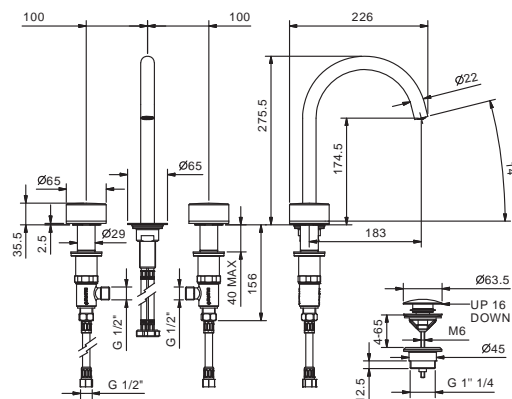

3-hole washbasin mixer

- spout projection 18,3 cm
- without handles
- flow restrictor 5 l/min at 3 bar
- 90° ceramic cartridge
- flexible supply lines
- WITH pop-up WASTE

NOTE: handles to be ordered separately, pls. refer to the "Handles" section

Chrome
Matt Black

65 02 S104S
65 13 S104S

lead $\emptyset$ free

Wall-mount washbasin mixer

- spout projection 15 cm
- without handles
- flow restrictor 5 l/min at 3 bar
- 90° ceramic cartridge
- 1/2" inlets
- WITHOUT WASTE

NOTE: handles to be ordered separately, pls. refer to the "Handles" section