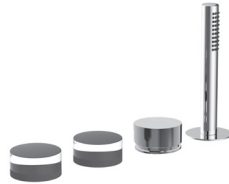

S067S+F3S148 (2 PZ)