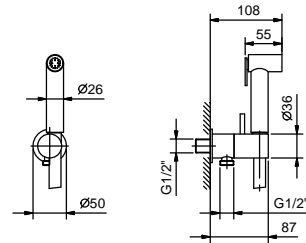

Art. 8486

Double-function hydrobrush

- for WC cleaning
- for personal care if used with a shower mixer
- water plug with showerholder
- stop valve
- Base material: brass
- round backplate
- 120 cm PVC flexible
- 1/2" inlet

N.B. complete finishing list in the section miscellaneous articles at the end of the pricelist