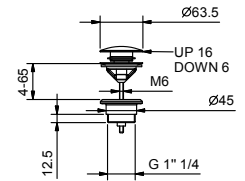

- spout projection 20 cm
- 1/2" inlet

Chrome
Matt Black

65 02 8499
65 13 8499

Art. 8434

Waste

- 1" 1/4
- pushing plug
- for washbasin without overflow
- for washbasin with overflow
- universal

N.B. complete finishing list in the section miscellaneous articles at the end of the pricelist