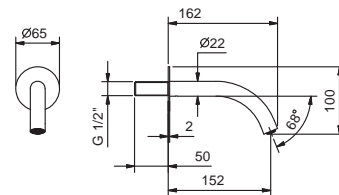

Art. 8497

lead $\emptyset$ free

Wall-mount washbasin spout

- spout projection 15 cm
- flow restrictor 5 l/min at 3 bar
- 1/2" inlet

Chrome
Matt Black

65 02 8497
65 13 8497

Art. 8498

lead $\emptyset$ free