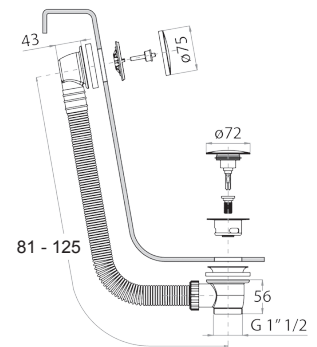

Art. W001

Bathtub drain

- with handle
- WITH WASTE

N.B. complete finishing list in the section miscellaneous articles at the end of the pricelist