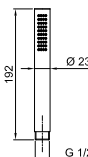

Shower set

- FIT handshower
- water plug with showerholder
- round backplate
- 150 cm PVC flexible
- 1/2" inlet

Chrome 86 02 8093
 Matt Black 86 13 8093

Art. 8783

Handshower

- FIT
- Base material: brass
- flow restrictor 9 l/min
- anti-lime scale system
- check valve