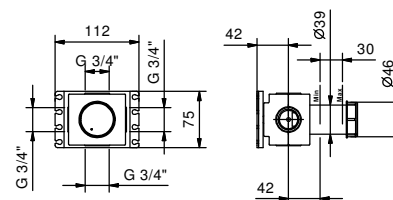

- handle
- 90° ceramic cartridge
- 3/4" inlets
- soundproof

Art. G591B

External piece

Chrome 87 02 G591B
 Matt Black 87 13 G591B

Art. D391A

Built-in piece

19 00 D391A

TOTAL PRICE