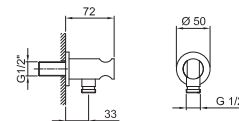

Art. 9323

Water plug

- round backplate
- fixed handshower holder
- connection for flexible with conical nut

Chrome 91 02 9323
Matt Black 91 13 9323

Art. 7034

Water plug

- round backplate
- without shower holder