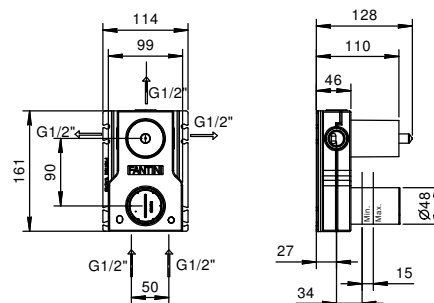

Art. M587A

Built-in piece

44 00 M587A

TOTAL PRICE

- Chrome
- Matt Black
- Matt White