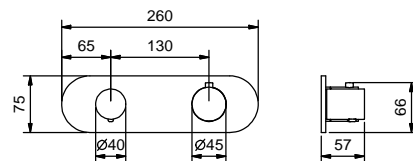

3/4" built-in thermostatic shower mixer

- handles
- **2-way** shut-off diverter with turning knob
- for horizontal installation only
- 3/4" inlets

Art. V272B

External piece

Chrome	51 02 V272B
Matt Black	51 13 V272B
Matt White	51 29 V272B

Art. D372A