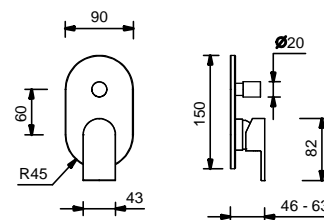

External piece

Chrome	51 02 V822B
Matt Black	51 13 V822B
Matt White	51 29 V822B

Art. M822A