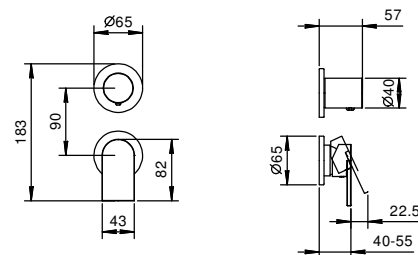

Built-in shower mixer

- handles
- with rosaces
- **2-way** diverter with turning knob
- 1/2" inlets
- soundproof

Art. V181B

External piece

Chrome	51 02 V181B
Matt Black	51 13 V181B
Matt White	51 29 V181B