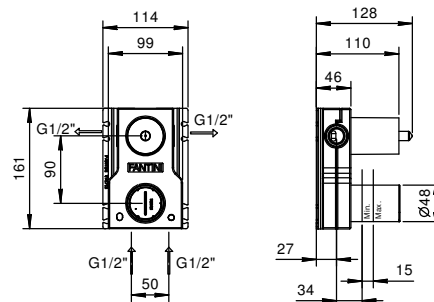

Art. M585A

Built-in piece

44 00 M585A

TOTAL PRICE

- Chrome
- Matt Black
- Matt White

Built-in shower mixer

- handles
- with plate
- **2-way** diverter with turning knob
- 1/2" inlets
- soundproof