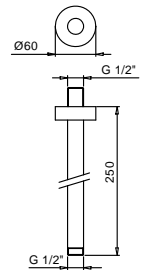

86 02 8011
 86 13 8011
 86 29 8011

OPTIONAL Built-in part for plasterboard

Art. W046

91 00 W046

Art. 8081

Shower arm

- 40 cm long
- rectangular backplate
- 1/2" inlet
- wall-mount

Chrome 86 02 8081

OPTIONAL Built-in part for plasterboard

Art. W046 91 00 W046

Art. 9236

Shower arm

- 25 cm long
- round backplate
- ceiling-mount
- 1/2" inlet

Chrome 86 02 9236
 Matt Black 86 13 9236
 Matt White 86 29 9236