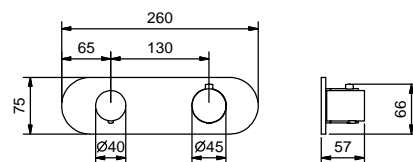

External piece

Chrome	51 02 V273B
Matt Black	51 13 V273B
Matt White	51 29 V273B

Art. D373A