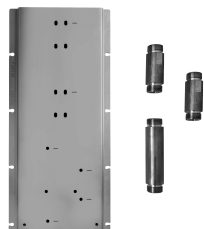

Art. W042

OPTIONAL - Easy Fix System

1. plate and connections:
   • for an easy both horizontal and vertical installation of the thermostatic mixers:
   • to install art- D300A / D391A - **1 outlet**
   • to install art- D300A / D391A - **2 outlets**