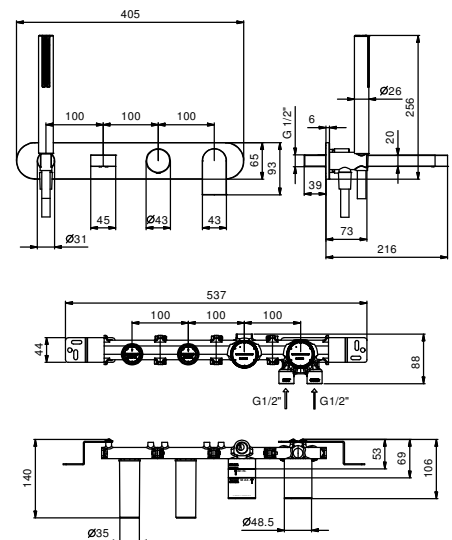

€ 1.463,00

Built-in bathtub mixer

- spout projection 14 cm
- handle
- **2-way** automatic diverter
- SUN handshower
- water plug with showerholder
- 150 cm PVC flexible
- 1/2" inlets
- soundproof

Art. E120B