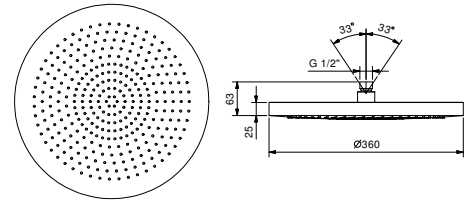

Art. 8084

Rain showerhead

- Ø 36 cm
- Base material: stainless steel
- anti-lime scale system
- 1/2" inlet
- check valve

**NOTE: conditions necessary for the correct functioning:
Minimum Flow Rate: 15 l/m**

Chrome

86 02 8084

Art. 8087

Rain showerhead

- Base material: stainless steel
- adjustable
- anti-lime scale system
- 1/2" inlet
- check valve

**NOTE: conditions necessary for the correct functioning:
Min. Flow Rate: 10 l/min**