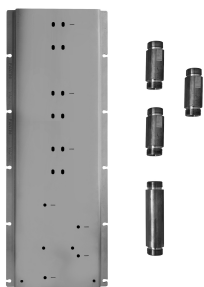

EXAMPLE OF COMBINATION - 1 OUTLET

EXAMPLE OF COMBINATION - 2 OUTLETS

91 00 W042

Art. W043

OPTIONAL - Easy Fix System

- plate and connections:
 • for an easy both horizontal and vertical installation of the thermostatic mixers:
 • to install art- D300A / D391A - **3 outlets**