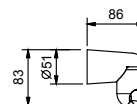

Adjustable handshower holder

- connection for flexible with conical nut

Chrome	90 02 0992
--------	------------

Art. 9349

Flexible

- Base material: PVC
 - 150 cm
 - 1/2" conical nut x 1/2" conical nut
- € 58,00**