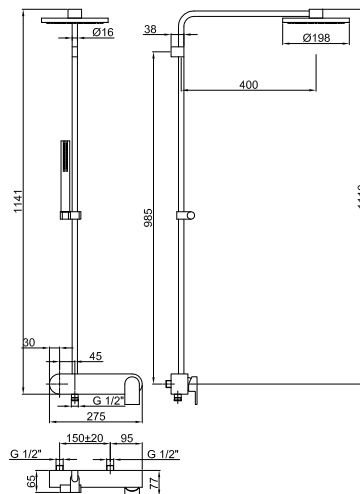

Wall-mount shower mixer
 1/2" inlets

1030
 1 outlet

Built-in shower mixer
 3/4" inlets

V231B+D331A
 1 outlet

V272B+D372A
 2 outlets

V273B+D373A
 3 outlets

V200B+D300A

G591B+D391A
 stop valve

Art. 1029

Showerrail with external mixer

- handle
- **2-way** diverter with pushing button
- SUN handshower
- 150 cm PVC flexible
- shower head Ø 20 cm
- fully inspectable fixed anti-limestone shower head
- 1/2" inlets
- adjustable slider