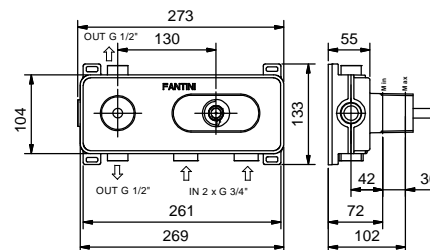

Built-in piece

19 00 D372A

TOTAL PRICE

Chrome
Matt Black
Matt White

3/4" built-in thermostatic shower mixer

- handles
- **3-way** shut-off diverter with turning knob
- for horizontal installation only
- 3/4" inlets

Art. V273B