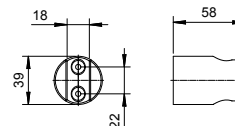

Art. 9129

Fixed handshower holder

- connection for flexible with conical nut

Chrome	90 02 9129
Matt Black	90 13 9129
Matt White	90 29 9129

Art. 0992

Adjustable handshower holder

- connection for flexible with conical nut