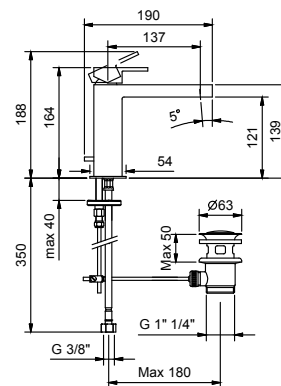

Art. V004WF

lead \varnothing free

Single-hole washbasin mixer

- h. 16,4 cm
- spout projection 14 cm
- handle
- flow restrictor 5 l/min at 3 bar
- flexible supply lines
- WITHOUT WASTE

Chrome 51 02 V004WF
 Matt Black 51 13 V004WF
 Matt White 51 29 V004WF

Art. V004F

lead \varnothing free

Single-hole washbasin mixer

- h. 16,4 cm
- spout projection 14 cm
- handle
- flow restrictor 5 l/min at 3 bar
- flexible supply lines
- WITH WASTE

Chrome 51 02 V004F
 Matt Black 51 13 V004F
 Matt White 51 29 V004F