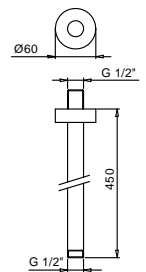

OPTIONAL Built-in part for plasterboard

Art. W046 91 00 W046

Art. 9237

Shower arm

- 45 cm long
- round backplate
- ceiling-mount
- 1/2" inlet

Chrome 86 02 9237
 Matt Black 86 13 9237
 Matt White 86 29 9237