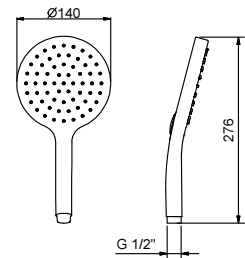

Chrome 90 02 8783
 Matt Black 90 13 8783
 Matt White 90 29 8783

Art. 8914

Handshower

- DISCO
- Base material: ABS
- Ø 10 cm
- round lever
- flow restrictor 9 l/min
- anti-lime scale system
- check valve

Chrome

90 02 8914

Art. 8929

Handshower

- DISCO
- Base material: ABS
- Ø 14 cm
- 3 jets: 47 rain nozzles, 8 AIR POWER rain nozzles, 4 massage nozzles
- flow restrictor 12 l/min
- anti-lime scale system
- check valve