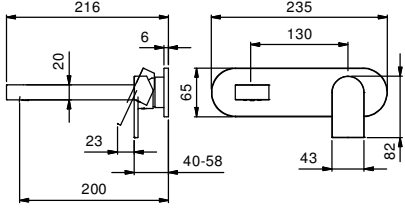

WASHBASIN : 1/4 turn ceramic disc cartridge

Art. 6304

3-hole washbasin mixer

- spout projection 14 cm
- handles
- flow restrictor 5 l/min at 3 bar
- 90° ceramic cartridge
- flexible supply lines
- WITH pop-up WASTE