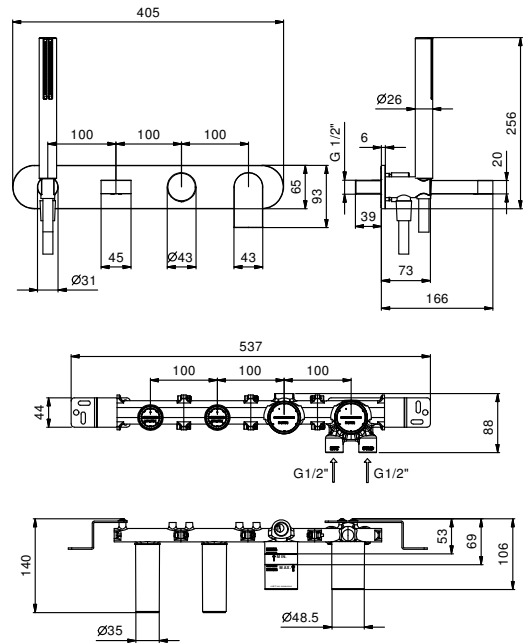

Chrome	51 02 V020B
Matt Black	51 13 V020B
Matt White	51 29 V020B

Art. R021A

Built-in piece

44 00 R021A

TOTAL PRICE

Chrome
Matt Black
Matt White

Built-in bathtub mixer

- spout projection 20 cm
- handle
- **2-way** diverter with turning knob
- SUN handshower
- water plug with showerholder
- 150 cm PVC flexible
- 1/2" inlets