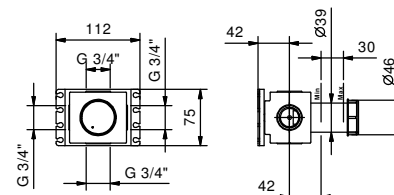

Art. D391A

Built-in piece

19 00 D391A