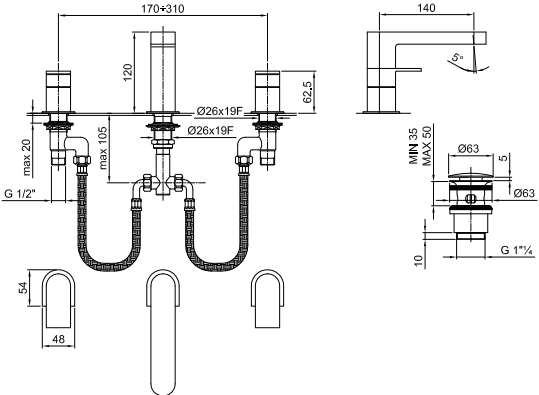

3-hole washbasin mixer

- spout projection 14 cm
- handles
- flow restrictor 5 l/min at 3 bar
- 90° ceramic cartridge
- flexible supply lines
- WITH pop-up WASTE

Chrome	51 02 6304
Matt Black	51 13 6304
Matt White	51 29 6304