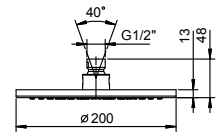

Art. 8095

Rain showerhead

- Ø 20 cm
- Base material: ABS
- flow restrictor 12 l/min at 3 bar
- anti-lime scale system
- 1/2" inlet
- check valve

**NOTE: conditions necessary for the correct functioning:
Min. Flow Rate: 10 l/min**