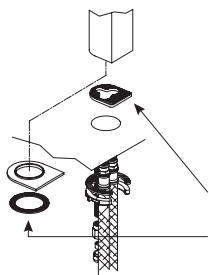

The MARE mixers are supplied WITH HANDLE.

All washbasin and bidet mixers are fitted with 5 l/min **flow restrictors**.

BASINS HOLE SIZE:

- Washbasin and bidet mixers:

the box includes a cover plate to be placed at the bottom of the mixer as cover for the hole.