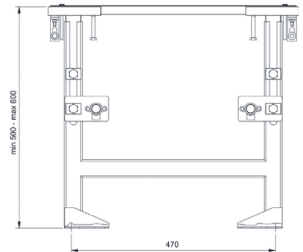

Art. W002

Bathtub drain

- with handle
- bath-tub drain with overflow
- WITH WASTE

N.B. complete finishing list in the section miscellaneous articles at the end of the pricelist

Chrome
Matt Black
Matt White

91 02 W002
91 13 W002
91 29 W002

Art. 9325

Mounting plate for deck-mount bathtub mixer

- screw covers
- mounting plate
- without cover plate

NOTE: To be finished with inspectable cover materials

Chrome

91 02 9325

Art. 9670

Mounting plate for deck-mount bathtub mixer

- screw covers
- mounting plate
- without cover plate

NOTE: To be finished with inspectable cover materials

Chrome

91 02 9670