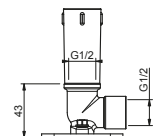

OPTIONAL Built-in part for plasterboard

Art. W046

91 00 W046