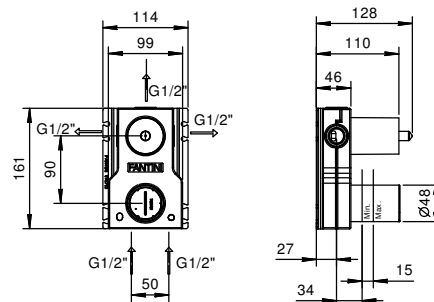

Art. M587A

Built-in piece

44 00 M587A

TOTAL PRICE

- Chrome
- Matt Black
- Matt White

Built-in shower mixer

- handles
- with plate
- **3-way** diverter with turning knob
- 1/2" inlets
- soundproof