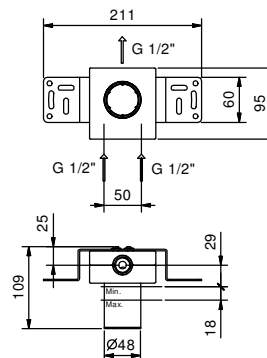

Built-in piece

44 00 M063A

TOTAL PRICE

- Chrome
- Matt Black
- Matt White

Built-in shower mixer

- handle
- **2-way** automatic diverter
- 1/2" inlets

Art. V822B