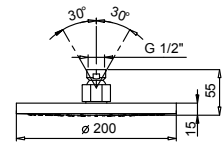

EXAMPLE OF COMBINATION - 3 OUTLETS

91 00 W043

Art. 9230

Rain showerhead

- Ø 20 cm
- Base material: brass
- flow restrictor 12 l/min at 3 bar
- anti-lime scale system
- 1/2" inlet
- check valve

**NOTE: conditions necessary for the correct functioning:
Min. Flow Rate: 10 l/min**