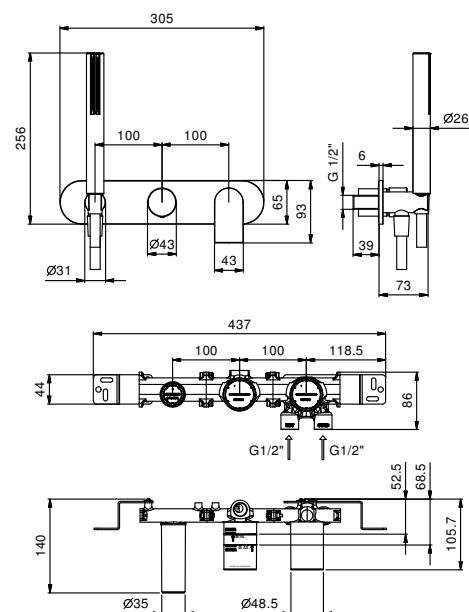

Built-in shower mixer

- handle
- **2-way** diverter with turning knob
- SUN handshower
- water plug with showerholder
- 150 cm PVC flexible
- 1/2" inlets

Art. V084B

External piece

Chrome	51 02 V084B
Matt Black	51 13 V084B
Matt White	51 29 V084B

Art. R084A

Built-in piece

44 00 R084A

TOTAL PRICE

- Chrome
- Matt Black
- Matt White