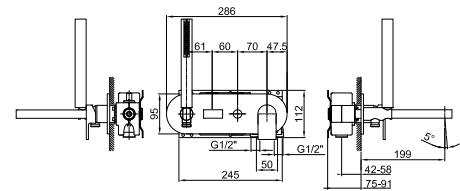

- spout projection 20 cm
- handle
- **2-way** automatic diverter
- SUN handshower
- water plug with showerholder
- 150 cm PVC flexible
- 1/2" inlets
- soundproof

Art. E121B

External piece

Chrome	51 02 E121B
Matt Black	51 13 E121B
Matt White	51 29 E121B