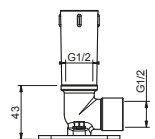

OPTIONAL Built-in part for plasterboard

Art. W046 91 00 W046