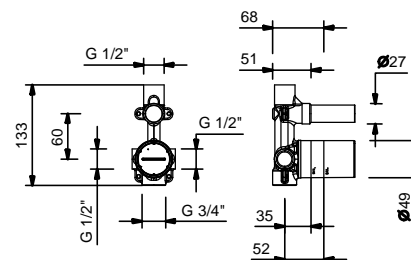

External piece

44 00 M822A

TOTAL PRICE

- Chrome
- Matt Black
- Matt White