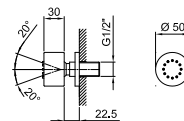

Art. 9193

Flexible

- Base material: brass
- 150 cm
- Ø 15 mm
- 1/2" conical nut x 1/2" conical nut

Chrome

90 02 9193

Art. 9671

Flexible

- Base material: PVC
- 200 cm
- 1/2" conical nut x 1/2" conical nut

Chrome

90 02 9671

Matt Black

90 13 9671

Cream White

90 26 9671

Art. 9248

Lateral body spray

- Base material: brass
- adjustable
- anti-lime scale system
- 1/2" inlet

Chrome

86 02 9248

Matt Black

86 13 9248

Matt White

86 29 9248

Art. 8055

Lateral body spray

- adjustable
- Base material: ABS
- anti-lime scale system
- 1/2" inlet
- built-in part included

Chrome

86 02 8055