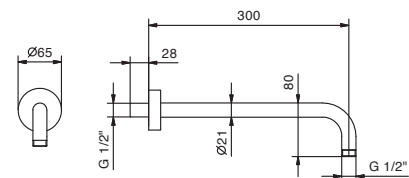

Art. 8027

Shower arm

- 30 cm long
- round backplate
- wall-mount
- 1/2" inlet

Chrome
Matt Black
Matt White

86 02 8027
86 13 8027
86 29 8027