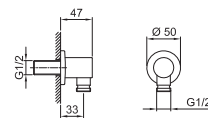

Art. 9323

Water plug

- round backplate
- fixed handshower holder
- connection for flexible with conical nut

Chrome
Matt Black
Matt White

91 02 9323
91 13 9323
91 29 9323

Art. 7034

Water plug

- round backplate
- without shower holder