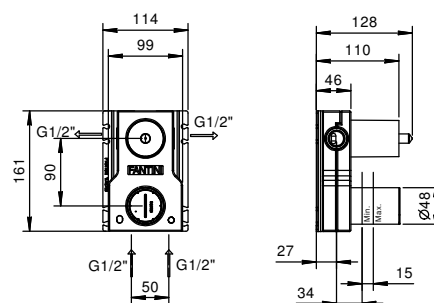

Art. M585A

Built-in piece

44 00 M585A

TOTAL PRICE

- Chrome
- Matt Black
- Matt White