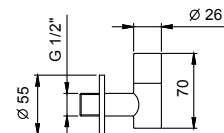

Art. 8364

Pair of filters

- with shutoff
- fully inspectable filter
- 1/2" inlet

N.B. complete finishing list in the section miscellaneous articles at the end of the pricelist