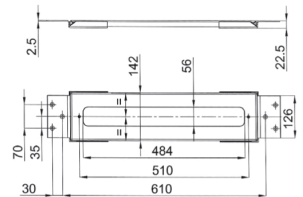

Art. W002

Bathtub drain

- with handle
- bath-tub drain with overflow
- WITH WASTE

N.B. complete finishing list in the section miscellaneous articles at the end of the pricelist

Chrome
Matt Black
Matt White

91 02 W002
91 13 W002
91 29 W002

Art. 9325

Mounting plate for deck-mount bathtub mixer

- screw covers
- mounting plate
- without cover plate

NOTE: To be finished with inspectable cover materials

Chrome

91 02 9325

Art. 9670

Mounting plate for deck-mount bathtub mixer

- screw covers
- mounting plate
- without cover plate

NOTE: To be finished with inspectable cover materials

Chrome

91 02 9670