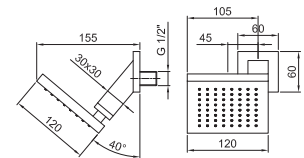

Art. 8087

Rain showerhead

- Base material: stainless steel
- adjustable
- anti-lime scale system
- 1/2" inlet
- check valve

**NOTE: conditions necessary for the correct functioning:
Min. Flow Rate: 10 l/min**