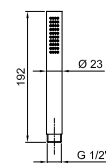

Art. 8783

Handshower

- FIT
- Base material: brass
- flow restrictor 9 l/min
- anti-lime scale system
- check valve

Chrome 90 02 8783
Matt Black 90 13 8783
Matt White 90 29 8783