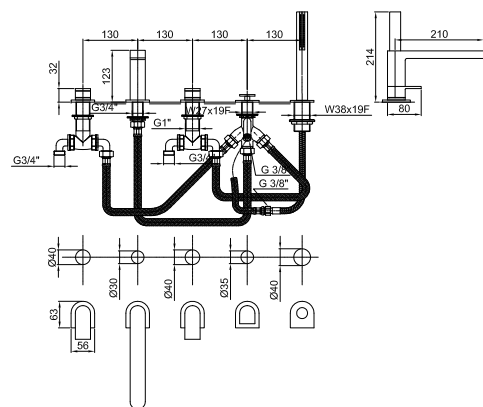

Art. 6365

Deck-mount bathtub mixer

- spout projection 21 cm
- handles
- 5-hole
- **2-way** diverter with pushing button
- SUN handshower
- 150 cm flexible
- 90° ceramic cartridge
- 3/4" inlets
- flexible supply lines

Chrome	51 02 6365
Matt Black	51 13 6365
Matt White	51 29 6365