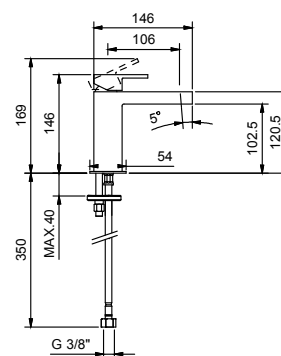

Art. V004F

lead \varnothing free

Single-hole washbasin mixer

- h. 16,4 cm
- spout projection 14 cm
- handle
- flow restrictor 5 l/min at 3 bar
- flexible supply lines
- WITH WASTE

Chrome 51 02 V004F
 Matt Black 51 13 V004F
 Matt White 51 29 V004F

Art. 1004WF

Single-hole washbasin mixer

- h. 14,6 cm
- spout projection 11 cm
- handle
- flow restrictor 5 l/min at 3 bar
- flexible supply lines
- WITHOUT WASTE

Chrome 51 02 1004WF
 Matt Black 51 13 1004WF
 Matt White 51 29 1004WF