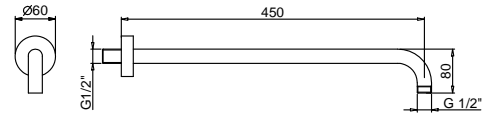

Art. 8028

Shower arm

- 45 cm long
- round backplate
- wall-mount
- 1/2" inlet

Chrome
Matt Black
Matt White

86 02 8028
86 13 8028
86 29 8028

OPTIONAL Built-in part for plasterboard

Art. W046

91 00 W046

Art. 9231

Shower arm

- 30 cm long
- round backplate
- wall-mount
- 1/2" inlet

Chrome
Matt Black
Matt White

86 02 9231
86 13 9231
86 29 9231