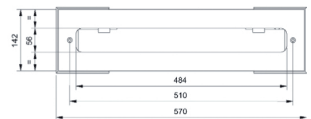

Art. W002

Bathtub drain

- with handle
- bath-tub drain with overflow
- WITH WASTE

N.B. complete finishing list in the section miscellaneous articles at the end of the pricelist

Chrome
Matt Black
Matt White

91 02 W002
91 13 W002
91 29 W002

Art. 9325

Mounting plate for deck-mount bathtub mixer

- screw covers
- mounting plate
- without cover plate

NOTE: To be finished with inspectable cover materials

Chrome

91 02 9325

Art. 9670

Mounting plate for deck-mount bathtub mixer

- screw covers
- mounting plate
- without cover plate

NOTE: To be finished with inspectable cover materials

Chrome

91 02 9670