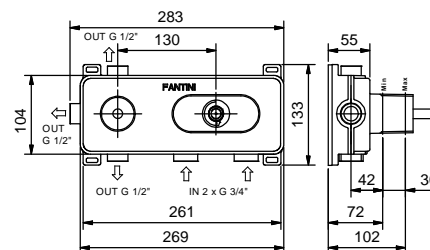

Built-in piece

19 00 D373A

TOTAL PRICE

Chrome
Matt Black
Matt White