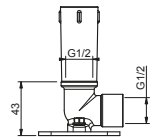

OPTIONAL Built-in part for plasterboard

Art. W046 91 00 W046