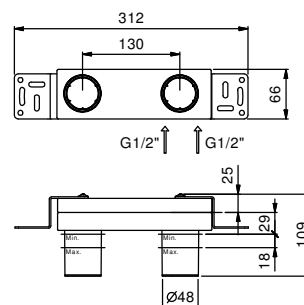

Art. M011A

Built-in piece

44 00 M011A