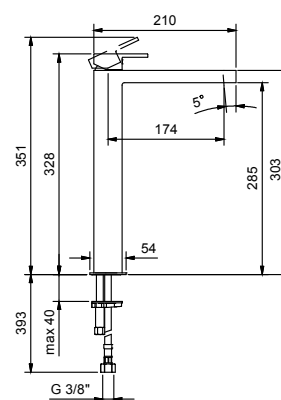

Art. 1004WF

Single-hole washbasin mixer

- h. 14,6 cm
- spout projection 11 cm
- handle
- flow restrictor 5 l/min at 3 bar
- flexible supply lines
- WITHOUT WASTE

Chrome 51 02 1004WF
 Matt Black 51 13 1004WF
 Matt White 51 29 1004WF

Art. 1004F

Single-hole washbasin mixer

- h. 14,6 cm
- spout projection 11 cm
- handle
- flow restrictor 5 l/min at 3 bar
- flexible supply lines
- WITH WASTE

Chrome 51 02 1004F
 Matt Black 51 13 1004F
 Matt White 51 29 1004F

Art. 1006WF

Single-hole high washbasin mixer

- h. 32,8 cm
- spout projection 17,5 cm
- handle
- flow restrictor 5 l/min at 3 bar
- flexible supply lines
- WITHOUT WASTE

Chrome 51 02 1006WF
 Matt Black 51 13 1006WF
 Matt White 51 29 1006WF