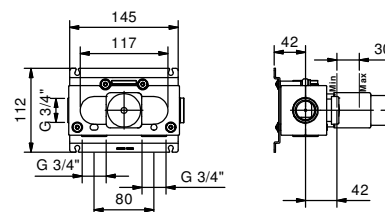

Art. D300A

Built-in piece

19 00 D300A

TOTAL PRICE

Chrome
Matt Black
Matt White

3/4" stop valve

- handle
- 90° ceramic cartridge
- 3/4" inlets
- soundproof