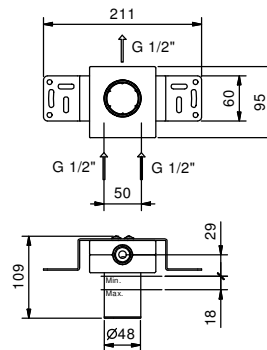

Art. M063A

Built-in piece

44 00 M063A

TOTAL PRICE

Chrome
Matt Black
Matt White