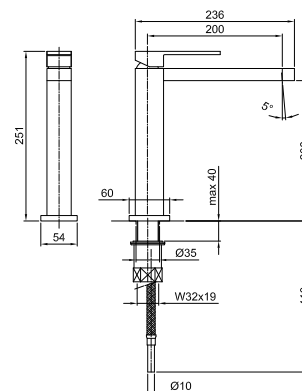

Art. 1041

Wall-mount bathtub spout

- spout projection 14 cm
- 1/2" inlet

Chrome	51 02 1041
Matt Black	51 13 1041
Matt White	51 29 1041

Art. 1045

Wall-mount bathtub spout

- spout projection 20 cm
- 1/2" inlet

Chrome	51 02 1045
Matt Black	51 13 1045
Matt White	51 29 1045

KITCHEN : traditional cartridge

Art. 1051F

lead $\emptyset$ free

Single-hole sink mixer

- spout projection 20 cm
- handle
- flow restrictor 8 l/min at 3 bar
- flexible supply lines
- WITHOUT WASTE

Chrome	51 02 1051F
Matt Black	51 13 1051F
Matt White	51 29 1051F