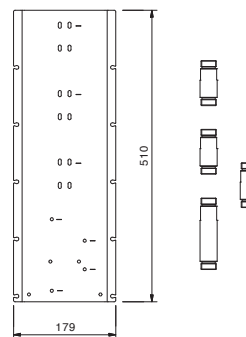

Art. W043

OPTIONAL - Easy Fix System

1. plate and connections:
   • for an easy both horizontal and vertical installation of the thermostatic mixers:
   • to install art- D300A / D391A - **3 outlets**