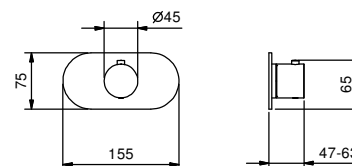

3/4" built-in thermostatic shower mixer

- handle
- 3/4" inlets
- soundproof
- without stop valve **to be ordered separately**

NOTE: the mixer must always be ordered with the stop valve G591B+D391A

Art. R700B

External piece

Chrome	87 02 R700B
Matt Black	87 13 R700B
Matt White	87 29 R700B