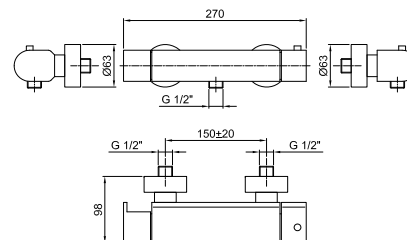

Art. 1030

Wall-mount thermostatic shower mixer

- handles
- without shower set
- 1/2" inlets

Chrome	51 02 1030
Matt Black	51 13 1030
Matt White	51 29 1030

3/4" built-in thermostatic shower mixer

- handles
- no. 1 1/2" outlet
- for horizontal installation only
- 3/4" inlets