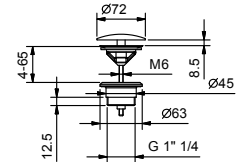

N.B. complete finishing list in the section miscellaneous articles at the end of the pricelist

Chrome	91 02 8435
Matt Black	91 13 8435
Matt White	91 29 8435

Art. 9234

Bottle trap

- 1" 1/4
- for washbasin

N.B. complete finishing list in the section miscellaneous articles at the end of the pricelist