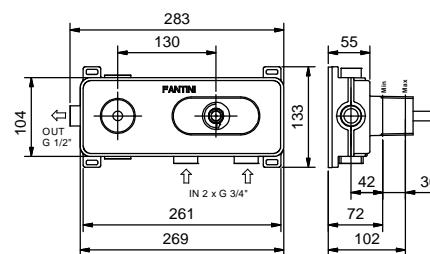

Art. D331A

Built-in piece

19 00 D331A

TOTAL PRICE

Chrome
Matt Black
Matt White