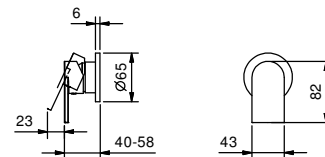

Built-in shower mixer

- no. 1 1/2" outlet
- handle
- 1/2" inlets
- soundproof

Art. V163B

External piece

Chrome	51 02 V163B
Matt Black	51 13 V163B
Matt White	51 29 V163B

Art. M063A