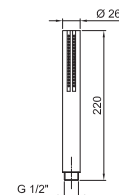

Art. 9673

Handshower

- SUN
- Base material: ABS
- flow restrictor 9 l/min
- anti-lime scale system
- check valve

Chrome 90 02 9673
Matt Black 90 13 9673
Matt White 90 29 9673