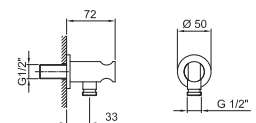

Chrome
Matt Black
Matt White

91 02 9323
91 13 9323
91 29 9323