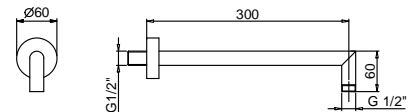

Art. 9231

Shower arm

- 30 cm long
- round backplate
- wall-mount
- 1/2" inlet

Chrome
Matt Black
Matt White

86 02 9231
86 13 9231
86 29 9231