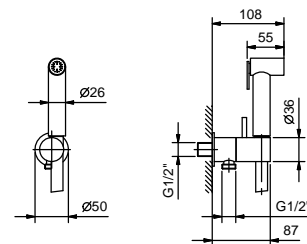

Art. 8486

Double-function hydrobrush

- for WC cleaning
- for personal care if used with a shower mixer
- water plug with showerholder
- stop valve
- Base material: brass
- round backplate
- 120 cm PVC flexible
- 1/2" inlet

N.B. complete finishing list in the section miscellaneous articles at the end of the pricelist

Chrome 91 02 8486
Matt Black 91 13 8486
Matt White 91 29 8486