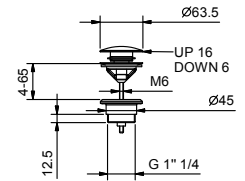

Art. 8434

Waste

- 1" 1/4
- pushing plug
- for washbasin without overflow
- for washbasin with overflow
- universal

N.B. complete finishing list in the section miscellaneous articles at the end of the pricelist

Chrome	91 02 8434
Matt Black	91 13 8434
Matt White	91 29 8434

Art. 8435

Waste

- 1" 1/4
- for washbasin without overflow
- for washbasin with overflow
- unrestricted outlet
- universal

N.B. complete finishing list in the section miscellaneous articles at the end of the pricelist