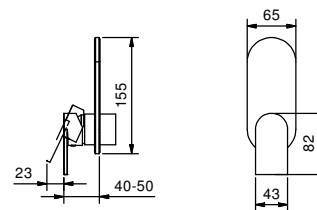

Art. V063B

External piece

Chrome 51 02 V063B
Matt Black 51 13 V063B
Matt White 51 29 V063B