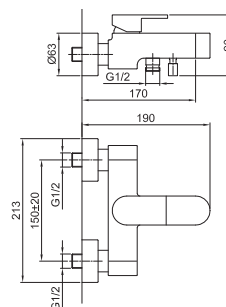

Art. 1019

Wall-mount bathtub mixer

- spout projection 17 cm
- handle
- **2-way** diverter with pushing button
- without shower set

Chrome 51 02 1019
Matt Black 51 13 1019
Matt White 51 29 1019