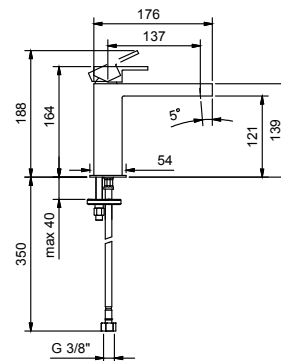

Art. V004WF

lead $\varnothing$ free

Single-hole washbasin mixer

- h. 16,4 cm
- spout projection 14 cm
- handle
- flow restrictor 5 l/min at 3 bar
- flexible supply lines
- WITHOUT WASTE

Chrome 51 02 V004WF
Matt Black 51 13 V004WF
Matt White 51 29 V004WF

Art. V004F

lead $\varnothing$ free

Single-hole washbasin mixer

- h. 16,4 cm
- spout projection 14 cm
- handle
- flow restrictor 5 l/min at 3 bar
- flexible supply lines
- WITH WASTE