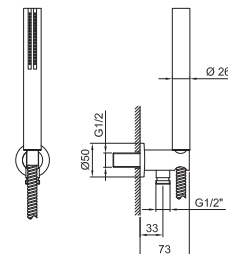

OPTIONAL Built-in part for plasterboard

Art. W046 91 00 W046

Art. 8051

Shower set

- SUN handshower
- water plug with showerholder
- round backplate
- 150 cm PVC flexible
- 1/2" inlet

Chrome 86 02 8051
 Matt Black 86 13 8051
 Matt White 86 29 8051

Art. 8093

Shower set

- FIT handshower
- water plug with showerholder
- round backplate
- 150 cm PVC flexible
- 1/2" inlet

Chrome 86 02 8093
 Matt Black 86 13 8093
 Matt White 86 29 8093

Art. 9673

Handshower