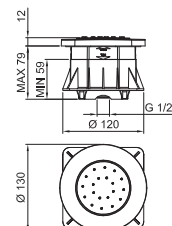

Art. 8055

Lateral body spray

- adjustable
- Base material: ABS
- anti-lime scale system
- 1/2" inlet
- built-in part included