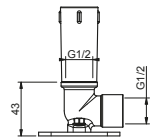

OPTIONAL Built-in part for plasterboard

Art. W046 91 00 W046