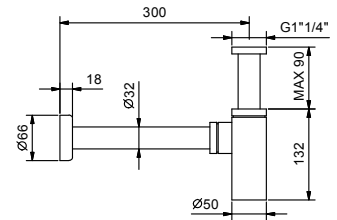

N.B. complete finishing list in the section miscellaneous articles at the end of the pricelist

Chrome	91 02 8435
Matt Black	91 13 8435
Matt White	91 29 8435

Art. 9234

Bottle trap

- 1" 1/4
- for washbasin

N.B. complete finishing list in the section miscellaneous articles at the end of the pricelist