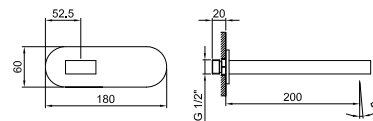

Art. 1045

Wall-mount bathtub spout

- spout projection 20 cm
- 1/2" inlet