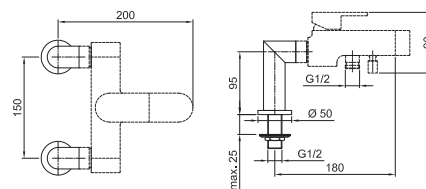

Art. 9624

Couple of stands for deck-mounted bathtub mixer

- for art. 1815 - 1818 (CAFÈ)
- for art. 1016 - 1019 (MARE)
- for art. M015 - M018 - M115 - M118 - M215 (LAMÉ)

Chrome 90 02 9624
Matt Black 90 13 9624
Matt White 90 29 9624