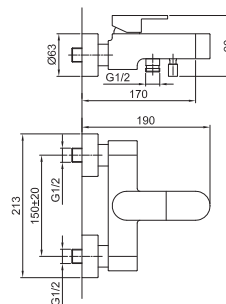

Wall-mount bathtub mixer

- spout projection 17 cm
- handle
- **2-way** diverter with pushing button
- SUN handshower
- handshower holder
- 150 cm PVC flexible

Chrome 51 02 1016
 Matt Black 51 13 1016
 Matt White 51 29 1016