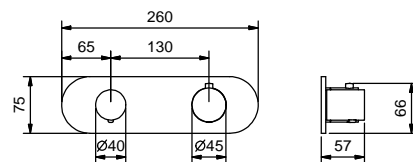

Art. V231B

External piece

Chrome	51 02 V231B
Matt Black	51 13 V231B
Matt White	51 29 V231B