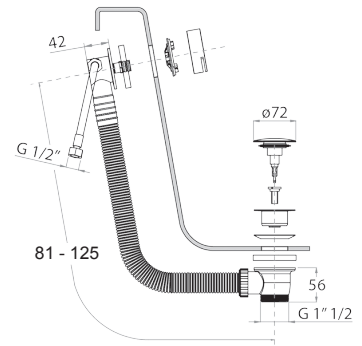

Art. W002

Bathtub drain

- with handle
- bath-tub drain with overflow
- WITH WASTE

N.B. complete finishing list in the section miscellaneous articles at the end of the pricelist

Chrome
Matt Black
Matt White

91 02 W002
91 13 W002
91 29 W002

Art. 9325

Mounting plate for deck-mount bathtub mixer

- screw covers
- mounting plate
- without cover plate

NOTE: To be finished with inspectable cover materials

Chrome

91 02 9325

Art. 9670

Mounting plate for deck-mount bathtub mixer

- screw covers
- mounting plate
- without cover plate

NOTE: To be finished with inspectable cover materials

Chrome

91 02 9670