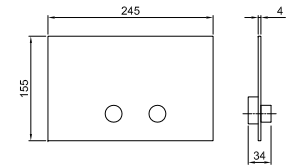

Art. 8402

Flush actuator plate

- Base material: stainless steel
- projecting push-button controls
- with round controls
- compatible with GEBERIT SIGMA8, SIGMA12
- without visible fixing system

N.B. complete finishing list in the section miscellaneous articles at the end of the pricelist

Brilliant Stainless Steel 91 38 8402
Matt Black 91 13 8402

Art. 8403

Flush actuator plate

- Base material: stainless steel
- flush fit controls
- with square controls
- compatible with GEBERIT SIGMA8, SIGMA12
- without visible fixing system

N.B. complete finishing list in the section miscellaneous articles at the end of the pricelist

Brilliant Stainless Steel 91 38 8403
Matt Black 91 13 8403

Art. 8486

Double-function hydrobrush

- for WC cleaning
- for personal care if used with a shower mixer
- water plug with showerholder
- stop valve
- Base material: brass
- round backplate
- 120 cm PVC flexible
- 1/2" inlet

N.B. complete finishing list in the section miscellaneous articles at the end of the pricelist

Chrome 91 02 8486
Matt Black 91 13 8486
Matt White 91 29 8486

Art. W001

Bathtub drain

- with handle
- WITH WASTE

N.B. complete finishing list in the section miscellaneous articles at the end of the pricelist

Chrome 91 02 W001
Matt Black 91 13 W001
Matt White 91 29 W001