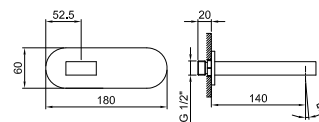

Art. 1041

Wall-mount bathtub spout

- spout projection 14 cm
- 1/2" inlet

Chrome	51 02 1041
Matt Black	51 13 1041
Matt White	51 29 1041