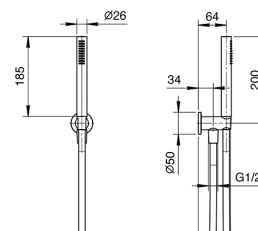

Art. 8093

Shower set

- FIT handshower
- water plug with showerholder
- round backplate
- 150 cm PVC flexible
- 1/2" inlet

Chrome 86 02 8093
Matt Black 86 13 8093
Matt White 86 29 8093