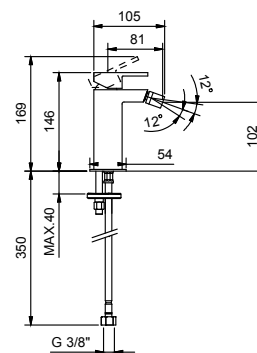

Art. 1008WF

Single-hole bidet mixer

- spout projection 8,5 cm
- handle
- flow restrictor 5 l/min at 3 bar
- articulated aerator
- flexible supply lines
- WITHOUT WASTE

Chrome	51 02 1008WF
Matt Black	51 13 1008WF
Matt White	51 29 1008WF

Art. 1008F

Single-hole bidet mixer

- spout projection 8,5 cm
- handle
- flow restrictor 5 l/min at 3 bar
- articulated aerator
- flexible supply lines
- WITH WASTE