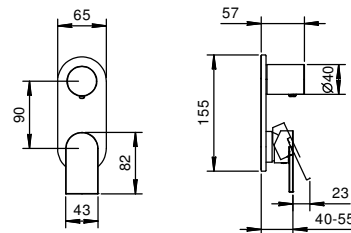

Art. V187B

External piece

Chrome	51 02 V187B
Matt Black	51 13 V187B
Matt White	51 29 V187B