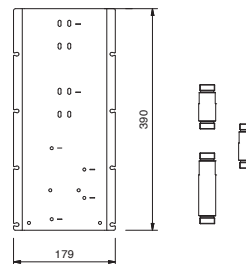

Art. W042

OPTIONAL - Easy Fix System

1. plate and connections:
   • for an easy both horizontal and vertical installation of the thermostatic mixers:
   • to install art- D300A / D391A - **1 outlet**
   • to install art- D300A / D391A - **2 outlets**