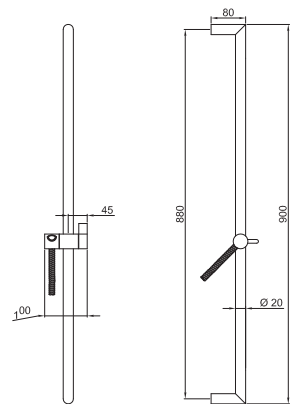

90 02 8914

Art. 8929

Handshower

- DISCO
- Base material: ABS
- Ø 14 cm
- 3 jets: 47 rain nozzles, 8 AIR POWER rain nozzles, 4 massage nozzles
- flow restrictor 12 l/min
- anti-lime scale system
- check valve

Chrome
Matt Black

90 02 8929
90 13 8929

Art. 9247

Shower rail

- 150 cm PVC flexible
- adjustable slider
- without water plug
- without handshower

Chrome
Matt Black
Matt White

86 02 9247
86 13 9247
86 29 9247