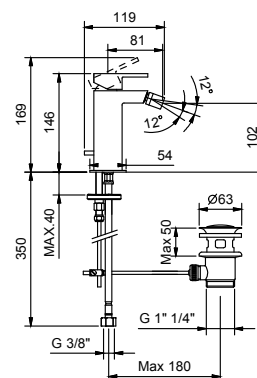

Chrome	51 02 1008F
Matt Black	51 13 1008F
Matt White	51 29 1008F