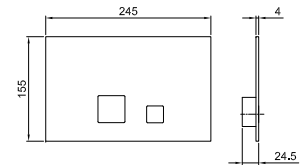

Art. 8402

Flush actuator plate

- Base material: stainless steel
- projecting push-button controls
- with round controls
- compatible with GEBERIT SIGMA8, SIGMA12
- without visible fixing system

N.B. complete finishing list in the section miscellaneous articles at the end of the pricelist

Brilliant Stainless Steel 91 38 8402
Matt Black 91 13 8402

Art. 8403

Flush actuator plate

- Base material: stainless steel
- flush fit controls
- with square controls
- compatible with GEBERIT SIGMA8, SIGMA12
- without visible fixing system

N.B. complete finishing list in the section miscellaneous articles at the end of the pricelist

Brilliant Stainless Steel 91 38 8403
Matt Black 91 13 8403

Art. 8486

Double-function hydrobrush

- for WC cleaning
- for personal care if used with a shower mixer
- water plug with showerholder
- stop valve
- Base material: brass
- round backplate
- 120 cm PVC flexible
- 1/2" inlet

N.B. complete finishing list in the section miscellaneous articles at the end of the pricelist

Chrome 91 02 8486
Matt Black 91 13 8486
Matt White 91 29 8486

Art. W001

Bathtub drain

- with handle
- WITH WASTE

N.B. complete finishing list in the section miscellaneous articles at the end of the pricelist

Chrome 91 02 W001
Matt Black 91 13 W001
Matt White 91 29 W001