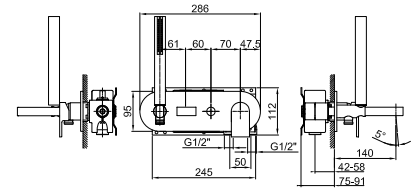

Built-in bathtub mixer

- spout projection 14 cm
- handle
- **2-way** automatic diverter
- SUN handshower
- water plug with showerholder
- 150 cm PVC flexible
- 1/2" inlets
- soundproof

Art. E120B

External piece

Chrome	51 02 E120B
Matt Black	51 13 E120B
Matt White	51 29 E120B

Art. D020A

Built-in piece

22 00 D020A

TOTAL PRICE

Chrome
Matt Black
Matt White

Built-in bathtub mixer

- spout projection 20 cm
- handle
- **2-way** automatic diverter
- SUN handshower
- water plug with showerholder
- 150 cm PVC flexible
- 1/2" inlets
- soundproof

Art. E121B