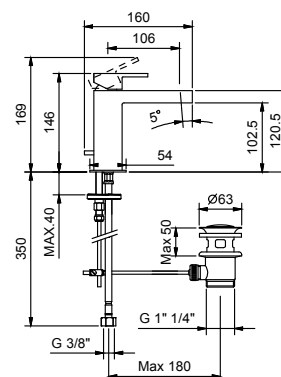

Art. V004F

lead \varnothing free

Single-hole washbasin mixer

- h. 16,4 cm
- spout projection 14 cm
- handle
- flow restrictor 5 l/min at 3 bar
- flexible supply lines
- WITH WASTE

Chrome 51 02 V004F
 Matt Black 51 13 V004F
 Matt White 51 29 V004F

Art. 1004WF

Single-hole washbasin mixer

- h. 14,6 cm
- spout projection 11 cm
- handle
- flow restrictor 5 l/min at 3 bar
- flexible supply lines
- WITHOUT WASTE

Chrome 51 02 1004WF
 Matt Black 51 13 1004WF
 Matt White 51 29 1004WF

Art. 1004F

Single-hole washbasin mixer

- h. 14,6 cm
- spout projection 11 cm
- handle
- flow restrictor 5 l/min at 3 bar
- flexible supply lines
- WITH WASTE

Chrome 51 02 1004F
 Matt Black 51 13 1004F
 Matt White 51 29 1004F