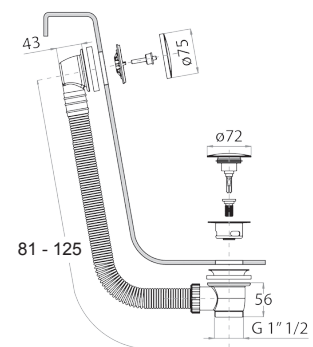

Chrome 91 02 W001
Matt Black 91 13 W001
Matt White 91 29 W001