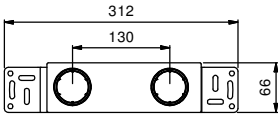

WASHBASIN : 1/4 turn ceramic disc cartridge

Art. 6304

3-hole washbasin mixer

- spout projection 14 cm
- handles
- flow restrictor 5 l/min at 3 bar
- 90° ceramic cartridge
- flexible supply lines
- WITH pop-up WASTE