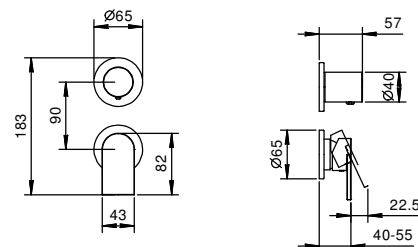

Built-in shower mixer

- handle
- with rosaces
- **3-way** diverter with turning knob
- 1/2" inlets
- soundproof

Art. V189B

External piece

Chrome	51 02 V189B
Matt Black	51 13 V189B
Matt White	51 29 V189B