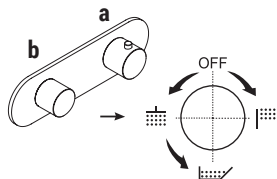

The built-in 3/4" thermostatic shower mixer is available:

- art. **V231B+D331A** - 1 outlet

- art. **V272B+D372A** - 2 outlets

- art. **V273B+D373A** - 3 outlets

EXAMPLE:

art. **V273B+D373A**

a) shut-off rotating diverter - By rotating the diverter knob from centre to right clockwise, one opens the first outlet, shuts off at the centre and rotating left opens the second and third outlets in a sequence.

b) temperature control.

Base materials:

- Brass

02 Chrome

13 Matt Black (RAL 9005)

29 Matt White (RAL 9016)

* For spare parts, accessories, miscellaneous items and extensions please refer to specific pricelist sections