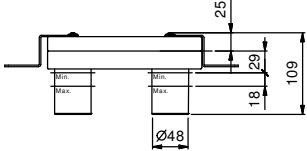

WASHBASIN : 1/4 turn ceramic disc cartridge

Art. 6304

3-hole washbasin mixer

- spout projection 14 cm
- handles
- flow restrictor 5 l/min at 3 bar
- 90° ceramic cartridge
- flexible supply lines
- WITH pop-up WASTE