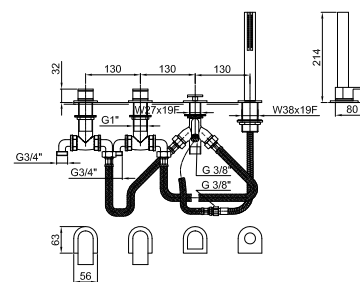

Art. 6367

Deck-mount bathtub mixer

- handles
- without spout
- 4-hole
- **2-way** diverter with pushing button
- SUN handshower
- 150 cm flexible
- 90° ceramic cartridge
- 3/4" inlets
- flexible supply lines

Chrome	51 02 6367
Matt Black	51 13 6367
Matt White	51 29 6367