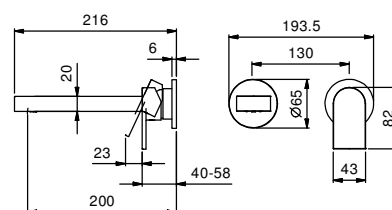

Art. V011B

External piece

Chrome 51 02 V011B
Matt Black 51 13 V011B
Matt White 51 29 V011B