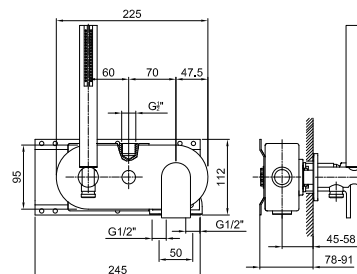

TOTAL PRICE

- Chrome
- Matt Black
- Matt White