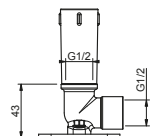

OPTIONAL Built-in part for plasterboard

Art. W046

91 00 W046