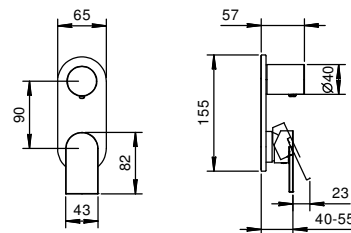

Art. V185B

External piece

Chrome	51 02 V185B
Matt Black	51 13 V185B
Matt White	51 29 V185B