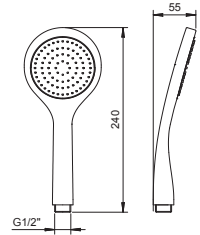

OPTIONAL Built-in part for plasterboard

Art. W046 91 00 W046

Art. 8051

Shower set

- SUN handshower
- water plug with showerholder
- round backplate
- 150 cm PVC flexible
- 1/2" inlet

Chrome 86 02 8051
 Matt Black 86 13 8051
 Matt White 86 29 8051

Art. 8093

Shower set

- FIT handshower
- water plug with showerholder
- round backplate
- 150 cm PVC flexible
- 1/2" inlet

Chrome 86 02 8093
 Matt Black 86 13 8093
 Matt White 86 29 8093

Art. 9673

Handshower

- SUN
- Base material: ABS
- flow restrictor 9 l/min
- anti-lime scale system
- check valve

Chrome 90 02 9673
 Matt Black 90 13 9673
 Matt White 90 29 9673

Art. 8783

Handshower

- FIT
- Base material: brass
- flow restrictor 9 l/min
- anti-lime scale system
- check valve

Chrome 90 02 8783
 Matt Black 90 13 8783
 Matt White 90 29 8783

Art. 8914

Handshower

- DISCO
- Base material: ABS
- Ø 10 cm
- round lever
- flow restrictor 9 l/min
- anti-lime scale system
- check valve

Chrome