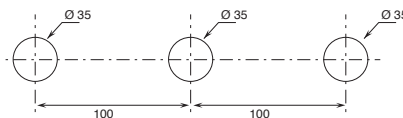

Technical information

The MARE mixers are supplied WITH HANDLE.

All washbasin and bidet mixers are fitted with 5 l/min **flow restrictors**.

BASINS HOLE SIZE:

- Washbasin and bidet mixers:

the box includes a cover plate to be placed at the bottom of the mixer as cover for the hole.

If the hole diameter is within MIN 29 mm - MAX 30 mm: **THERE IS NO NEED FOR THE COVER PLATE.**

If the hole diameter is within MIN 30,1 mm - MAX 35 mm: **THE COVER PLATE IS NEEDED.**

- 3-hole washbasin mixer.

The built-in 3/4" thermostatic shower mixer is available:

- art. **V231B+D331A** - 1 outlet

- art. **V272B+D372A** - 2 outlets

- art. **V273B+D373A** - 3 outlets

EXAMPLE:

art. **V273B+D373A**

a) shut-off rotating diverter - By rotating the diverter knob from centre to right clockwise, one opens the first outlet, shuts off at the centre and rotating left opens the second and third outlets in a sequence.

b) temperature control.

Base materials:

- Brass

02 Chrome

13 Matt Black (RAL 9005)

29 Matt White (RAL 9016)

* For spare parts, accessories, miscellaneous items and extensions please refer to specific pricelist sections