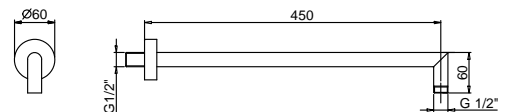

OPTIONAL Built-in part for plasterboard

Art. W046

91 00 W046