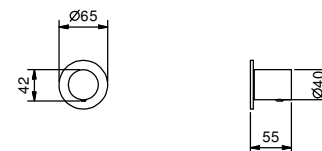

Art. G591B

External piece

Chrome	87 02 G591B
Matt Black	87 13 G591B
Matt White	87 29 G591B