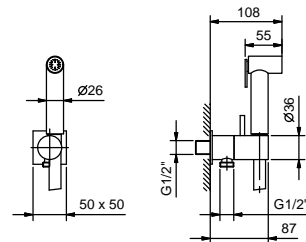

Art. 8487

Double-function hydrobrush

- for WC cleaning
- for personal care if used with a shower mixer
- water plug with showerholder
- stop valve
- Base material: brass
- square backplate
- 120 cm PVC flexible
- 1/2" inlet

N.B : Brushed nickel PVD for matching with Stainless Steel series