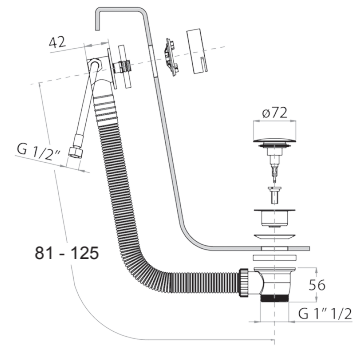

MISCELLANEOUS ARTICLES

Art. W002

Bathtub drain

- with handle
- bath-tub drain with overflow
- WITH WASTE

Chrome	91 02 W002
Matt Black	91 13 W002
Matt White	91 29 W002
Nickel PVD	91 95 W002
Matt Gun Metal PVD	91 P5 W002
Matt British Gold PVD	91 P6 W002
Matt Copper PVD	91 P9 W002
Gold Plus	91 01 W002

Brushed Stainless Steel 91 93 W002

Art. 9325

Mounting plate for deck-mount bathtub mixer

- screw covers
- mounting plate
- without cover plate

NOTE: To be finished with inspectable cover materials

Chrome

91 02 9325

Art. 9670

Mounting plate for deck-mount bathtub mixer

- screw covers
- mounting plate
- without cover plate

NOTE: To be finished with inspectable cover materials

Chrome

91 02 9670