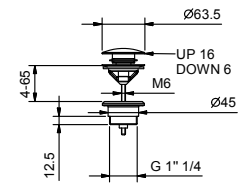

MISCELLANEOUS ARTICLES

Art. 8434

Waste

- 1" 1/4
- pushing plug
- for washbasin without overflow
- for washbasin with overflow
- universal

Chrome	91 02 8434
Matt Black	91 13 8434
Matt White	91 29 8434
Nickel PVD	91 95 8434
Matt Gun Metal PVD	91 P5 8434
Matt British Gold PVD	91 P6 8434
Matt Copper PVD	91 P9 8434
Pure Brass PVD	91 Q7 8434
Raw Metal PVD	91 Q8 8434
Gold Plus	91 01 8434

Brushed Stainless Steel 91 93 8434