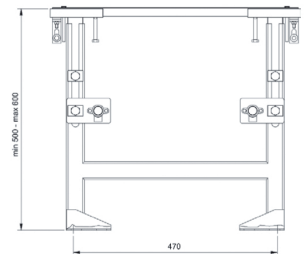

### Mounting plate for deck-mount bathtub mixer

- screw covers
- mounting plate
- without cover plate

**NOTE: To be finished with inspectable cover materials**

Chrome

91 02 9670

**Fratelli Fantini Spa**

Pella (Novara), Italy - t. +39 0322 918411