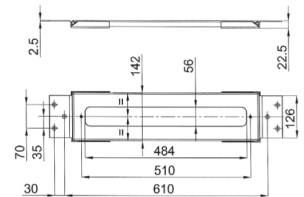

### Mounting plate for deck-mount bathtub mixer

- screw covers
- mounting plate
- without cover plate

**NOTE: To be finished with inspectable cover materials**

Chrome

91 02 9325