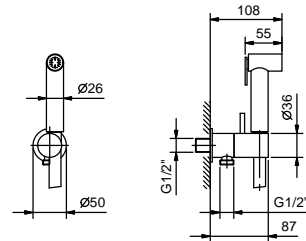

MISCELLANEOUS ARTICLES

Art. 8486

Double-function hydrobrush

- for WC cleaning
- for personal care if used with a shower mixer
- water plug with showerholder
- stop valve
- Base material: brass
- round backplate
- 120 cm PVC flexible
- 1/2" inlet

N.B : Brushed nickel PVD for matching with Stainless Steel series