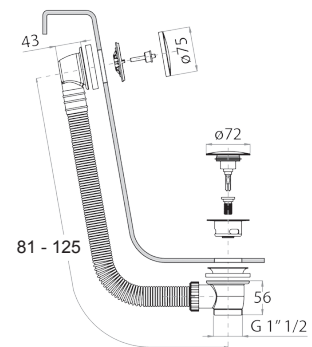

Art. W001

Bathtub drain

- with handle
- WITH WASTE

Chrome	91 02 W001
Matt Black	91 13 W001
Matt White	91 29 W001
Nickel PVD	91 95 W001
Matt Gun Metal PVD	91 P5 W001
Matt British Gold PVD	91 P6 W001
Matt Copper PVD	91 P9 W001
Gold Plus	91 01 W001

Brushed Stainless Steel 91 93 W001