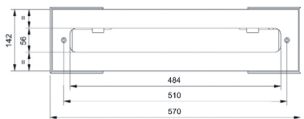

### Mounting plate for deck-mount bathtub mixer

- screw covers
- mounting plate
- without cover plate

**NOTE: To be finished with inspectable cover materials**

Chrome

91 02 9670

**Fratelli Fantini Spa**

Pella (Novara), Italy - t. +39 0322 918411