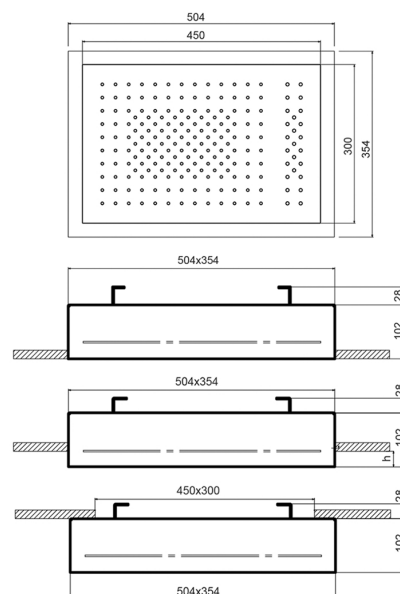

Art. K022

Multi-function showerhead

1. Water functions:
2. 1st function: 170 anti - limestone nozzles water flow concentrated in the middle
   - 2nd function: 25 anti - limestone nozzles toning jet
   - frame 50x35 cm
   - showerhead 45x30 cm
   - built-in part included
   - check valve
   - flow restrictor 14 l/min at 3 bar
   - For ceiling installation: built-in piece, partially built-in piece, external piece

NOTE: conditions necessary for the correct functioning: Min. Flow Rate: 12 l/min

NB: to choose the mixer please refer to the pages with shower compositions for each collection

Brilliant Stainless Steel	79 38 K022
Matt Black	79 13 K022
Matt White	79 29 K022
Nickel PVD	79 95 K022
Matt Gun Metal PVD	79 P5 K022
Matt British Gold PVD	79 P6 K022
Matt Copper PVD	79 P9 K022
Gold Plus	79 01 K022

Brushed Stainless Steel 79 93 K022