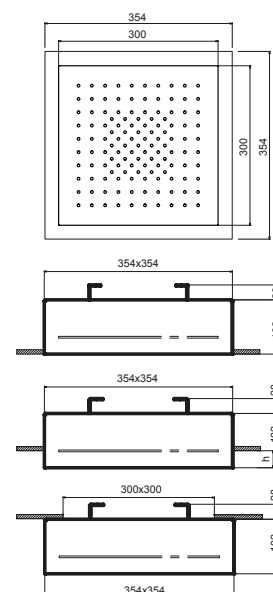

Art. K002

Multi-function showerhead

1. Water functions:
2. 1st function: 125 anti - limestone nozzles water flow concentrated in the middle
3. frame 35x35 cm
   - showerhead 30x30 cm
   - built-in part included
   - check valve
   - flow restrictor 12 l/min at 3 bar
   - For ceiling installation: built-in piece, partially built-in piece, external piece

**NOTE: conditions necessary for the correct functioning:
Min. Flow Rate: 9 l/min**

**NB: to choose the mixer please refer to the pages with
shower compositions for each collection**

Brilliant Stainless Steel	79 38 K002
Matt Black	79 13 K002
Matt White	79 29 K002
Nickel PVD	79 95 K002
Matt Gun Metal PVD	79 P5 K002
Matt British Gold PVD	79 P6 K002
Matt Copper PVD	79 P9 K002
Gold Plus	79 01 K002

Brushed Stainless Steel 79 93 K002