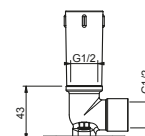

Brushed Stainless Steel 86 93 8028

OPTIONAL Built-in part for plasterboard

Art. W046 91 00 W046