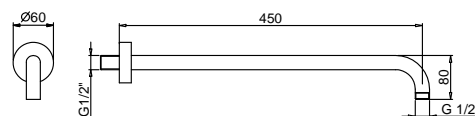

Brushed Stainless Steel 86 93 8027

OPTIONAL Built-in part for plasterboard

Art. W046 91 00 W046

Art. 8028

Shower arm

- 45 cm long
- round backplate
- wall-mount
- 1/2" inlet

Chrome	86 02 8028
Matt Black	86 13 8028
Matt White	86 29 8028
Nickel PVD	86 95 8028
Matt Gun Metal PVD	86 P5 8028
Matt British Gold PVD	86 P6 8028
Matt Copper PVD	86 P9 8028
Gold Plus	86 01 8028