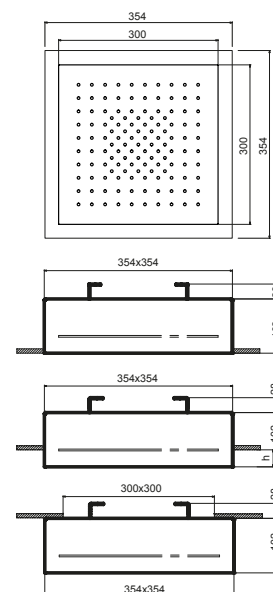

Art. K001

Multi-function showerhead Dream

1. Water functions:
2. 1st function: 125 anti - limestone nozzles water flow concentrated in the middle
3. Light functions:
4. white RGB led lights
   - RGB led chromotherapy: red, green, blue and yellow
   - "Feel" colour programme
   - power supply
   - frame 35x35 cm
   - showerhead 30x30 cm
   - built-in part included
   - check valve
   - flow restrictor 12 l/min at 3 bar

**NOTE: conditions necessary for the correct functioning:
Min. Flow Rate: 9 l/min**

**NB: to choose the mixer please refer to the pages with
shower compositions for each collection**

Brilliant Stainless Steel	79 38 K001
Matt Black	79 13 K001
Matt White	79 29 K001
Nickel PVD	79 95 K001
Matt Gun Metal PVD	79 P5 K001
Matt British Gold PVD	79 P6 K001
Matt Copper PVD	79 P9 K001
Gold Plus	79 01 K001

Brushed Stainless Steel 79 93 K001