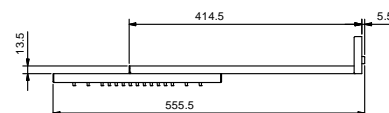

Multi-function showerhead

1. Water functions:
2. 1st function: 125 anti - limestone nozzles water flow concentrated in the middle
   - 30x30 cm
   - check valve
   - flow restrictor 12 l/min at 3 bar
   - wall-mount

**NOTE: conditions necessary for the correct functioning:
Min. Flow Rate: 9 l/min**

**NB: to choose the mixer please refer to the pages with
shower compositions for each collection**