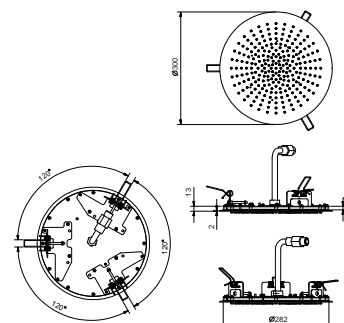

Art. K072

Multi-function showerhead

1. Water functions:
2. 1st function: 240 anti - limestone nozzles water flow concentrated in the middle
   - h. 2 mm
   - Ø 30 cm
   - check valve
   - flow restrictor 14 l/min at 3 bar
   - ceiling-moun: surface mounted

NOTE: conditions necessary for the correct functioning:

Min. Flow Rate: 12 l/min

NB: to choose the mixer please refer to the pages with shower compositions for each collection