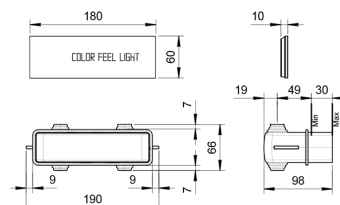

Art. K101

Touch functions control board

- optional
- 3 backlit touch buttons for the light functions: Color, Feel and Light
- built-in part included