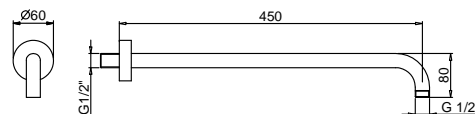

Brushed Stainless Steel 86 93 8027

OPTIONAL Built-in part for plasterboard

Art. W046 91 00 W046

Art. 8028

Shower arm

- 45 cm long
- round backplate
- wall-mount
- 1/2" inlet

Chrome	86 02 8028
Matt Black	86 13 8028
Matt White	86 29 8028
Nickel PVD	86 95 8028
Matt Gun Metal PVD	86 P5 8028
Matt British Gold PVD	86 P6 8028
Matt Copper PVD	86 P9 8028
Gold Plus	86 01 8028