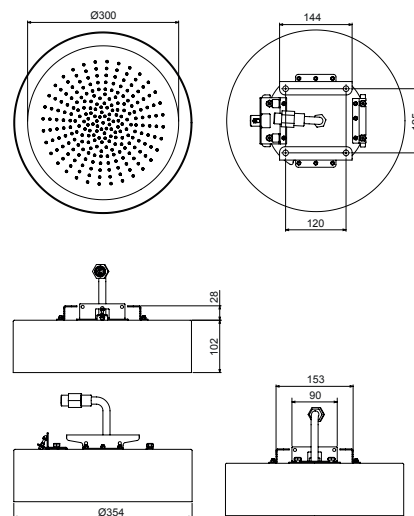

Art. K061

Multi-function showerhead Dream

1. Water functions:
2. 1st function: 240 anti - limestone nozzles water flow concentrated in the middle
3. Light functions:
4. white RGB led lights
   - RGB led chromotherapy: red, green, blue and yellow
   - "Feel" colour programme
   - power supply
   - frame Ø 35 cm
   - showerhead Ø 30 cm
   - check valve
   - flow restrictor 14 l/min at 3 bar
   - built-in part included
   - For ceiling installation: built-in piece, partially built-in piece, external piece

NOTE: conditions necessary for the correct functioning: Min. Flow Rate: 12 l/min

NB: to choose the mixer please refer to the pages with shower compositions for each collection

Brilliant Stainless Steel	79 38 K061
Matt Black	79 13 K061
Matt White	79 29 K061
Nickel PVD	79 95 K061
Matt Gun Metal PVD	79 P5 K061
Matt British Gold PVD	79 P6 K061
Matt Copper PVD	79 P9 K061
Gold Plus	79 01 K061

Brushed Stainless Steel 79 93 K061