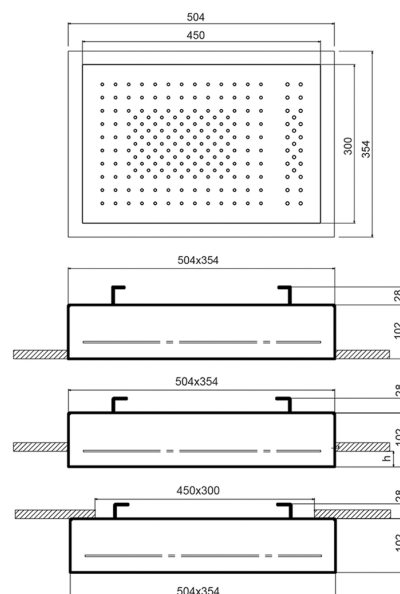

Art. K021

Multi-function showerhead Dream

1. Water functions:
2. 1st function: 170 anti - limestone nozzles water flow concentrated in the middle
   - 2nd function: 25 anti - limestone nozzles toning jet
3. Light functions:
4. white RGB led lights
   - RGB led chromotherapy: red, green, blue and yellow
   - "Feel" colour programme
   - power supply
   - frame 50x35 cm
   - showerhead 45x30 cm
   - built-in part included
   - check valve
   - flow restrictor 14 l/min at 3 bar
   - For ceiling installation: built-in piece, partially built-in piece, external piece

NOTE: conditions necessary for the correct functioning: Min. Flow Rate: 12 l/min

NB: to choose the mixer please refer to the pages with shower compositions for each collection

Brilliant Stainless Steel	79 38 K021
Matt Black	79 13 K021
Matt White	79 29 K021
Nickel PVD	79 95 K021
Matt Gun Metal PVD	79 P5 K021
Matt British Gold PVD	79 P6 K021
Matt Copper PVD	79 P9 K021
Gold Plus	79 01 K021

Brushed Stainless Steel 79 93 K021