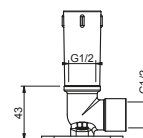

Brushed Stainless Steel 86 93 8028

OPTIONAL Built-in part for plasterboard

Art. W046 91 00 W046