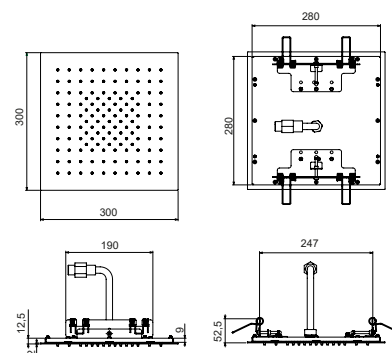

Art. K052

Multi-function showerhead

1. Water functions:
2. 1st function: 125 anti - limestone nozzles water flow concentrated in the middle
   - h. 2 mm
   - 30x30 cm
   - check valve
   - flow restrictor 12 l/min at 3 bar
   - ceiling-moun: surface mounted

**NOTE: conditions necessary for the correct functioning:
Min. Flow Rate: 9 l/min**

**NB: to choose the mixer please refer to the pages with
shower compositions for each collection**