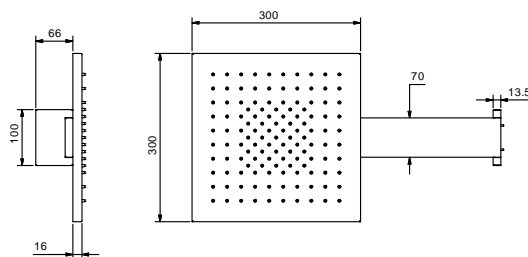

Multi-function showerhead

1. Water functions:
2. 1st function: 125 anti - limestone nozzles water flow concentrated in the middle
   - 30x30 cm
   - check valve
   - flow restrictor 12 l/min at 3 bar
   - wall-mount

**NOTE: conditions necessary for the correct functioning:
Min. Flow Rate: 9 l/min**

**NB: to choose the mixer please refer to the pages with
shower compositions for each collection**