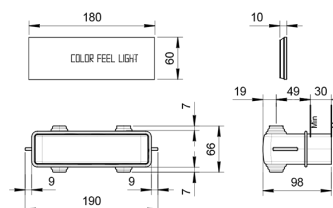

Art. K101

Touch functions control board

- optional
- 3 backlit touch buttons for the light functions: Color, Feel and Light
- built-in part included

79 00 K101