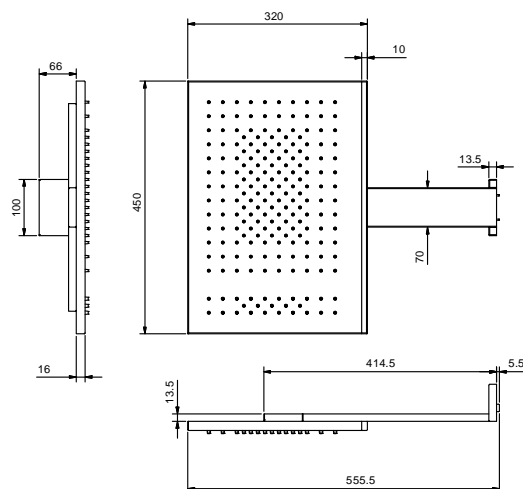

Multi-function showerhead Dream

1. Water functions:
2. 1st function: 170 anti - limestone nozzles water flow concentrated in the middle
   - 2nd function: 25 anti - limestone nozzles toning jet
3. Light functions:
4. white RGB led lights
   - RGB led chromotherapy: red, green, blue and yellow
   - "Feel" colour programme
5. 30 x 45 cm
   - check valve
   - flow restrictor 14 l/min at 3 bar
   - wall-mount

NOTE: conditions necessary for the correct functioning: Min. Flow Rate: 12 l/min

NB: to choose the mixer please refer to the pages with shower compositions for each collection

Art. K031B

External piece

Brilliant Stainless Steel	79 38 K031B
Matt Black	79 13 K031B
Matt White	79 29 K031B
Nickel PVD	79 95 K031B
Matt Gun Metal PVD	79 P5 K031B
Matt British Gold PVD	79 P6 K031B
Matt Copper PVD	79 P9 K031B
Gold Plus	79 01 K031B

Brushed Stainless Steel 79 93 K031B