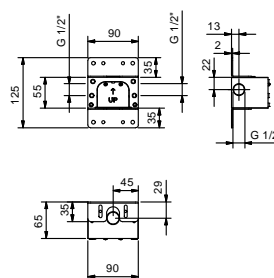

TOTAL PRICE

Brilliant Stainless Steel
Matt Black
Matt White
Nickel PVD
Matt Gun Metal PVD
Matt British Gold PVD
Matt Copper PVD
Gold Plus

Brushed Stainless Steel