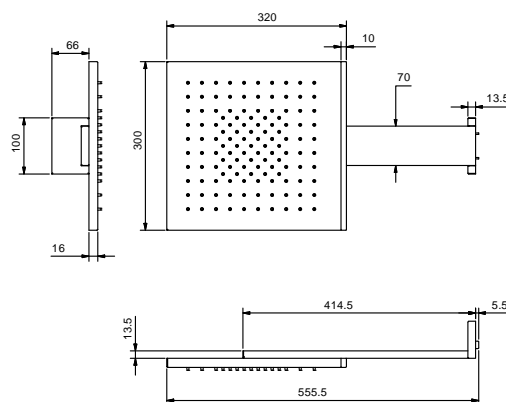

Multi-function showerhead Dream

1. Water functions:
2. 1st function: 125 anti - limestone nozzles water flow concentrated in the middle
3. Light functions:
4. white RGB led lights
   - RGB led chromotherapy: red, green, blue and yellow
   - "Feel" colour programme
   - showerhead 30x30 cm
   - check valve
   - flow restrictor 12 l/min at 3 bar
   - wall-mount

**NOTE: conditions necessary for the correct functioning:
Min. Flow Rate: 9 l/min**

**NB: to choose the mixer please refer to the pages with
shower compositions for each collection**

Art. K041B

External piece

Brilliant Stainless Steel	79 38 K041B
Matt Black	79 13 K041B
Matt White	79 29 K041B
Nickel PVD	79 95 K041B
Matt Gun Metal PVD	79 P5 K041B
Matt British Gold PVD	79 P6 K041B
Matt Copper PVD	79 P9 K041B
Gold Plus	79 01 K041B

Brushed Stainless Steel 79 93 K041B