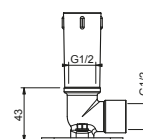

Brushed Stainless Steel 86 93 8027

OPTIONAL Built-in part for plasterboard

Art. W046 91 00 W046