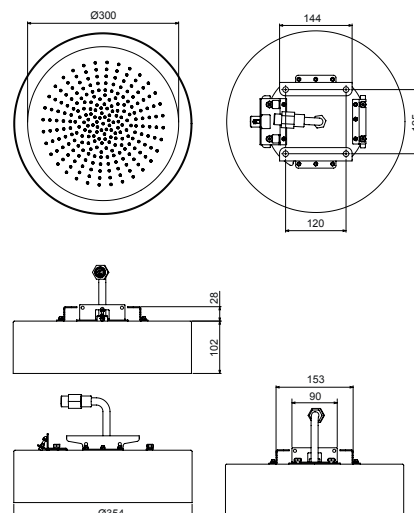

Art. K062

Multi-function showerhead

1. Water functions:
2. 1st function: 240 anti - limestone nozzles water flow concentrated in the middle
3. frame Ø 35 cm
   - showerhead Ø 30 cm
   - check valve
   - flow restrictor 14 l/min at 3 bar
   - built-in part included
   - For ceiling installation: built-in piece, partially built-in piece, external piece

NOTE: conditions necessary for the correct functioning: Min. Flow Rate: 12 l/min

NB: to choose the mixer please refer to the pages with shower compositions for each collection

Brilliant Stainless Steel	79 38 K062
Matt Black	79 13 K062
Matt White	79 29 K062
Nickel PVD	79 95 K062
Matt Gun Metal PVD	79 P5 K062
Matt British Gold PVD	79 P6 K062
Matt Copper PVD	79 P9 K062
Gold Plus	79 01 K062

Brushed Stainless Steel 79 93 K062