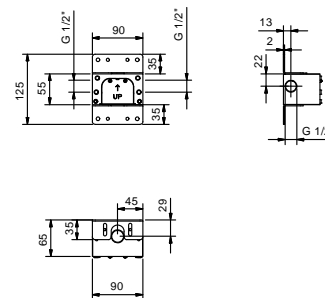

Brushed Stainless Steel

Art. K052

Multi-function showerhead

- Water functions:
- 1st function: 125 anti - limestone nozzles water flow concentrated in the middle
 - h. 2 mm
 - 30x30 cm
 - check valve
 - flow restrictor 12 l/min at 3 bar
 - ceiling-moun: surface mounted