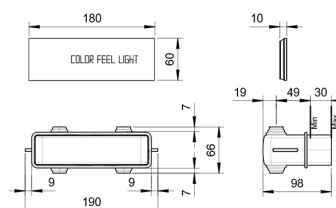

Art. K101

Touch functions control board

- optional
- 3 backlit touch buttons for the light functions: Color, Feel and Light
- built-in part included