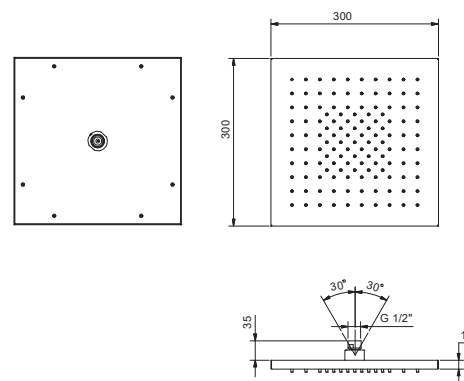

Art. K053

Multi-function showerhead

1. Water functions:
2. 1st function: 125 anti - limestone nozzles water flow concentrated in the middle
   - 30x30 cm
   - check valve
   - flow restrictor 12 l/min at 3 bar
   - wall-mount

**NOTE: conditions necessary for the correct functioning:
Min. Flow Rate: 9 l/min**

NOTE: Shower arm to be separatly ordered

**NB: to choose the mixer please refer to the pages with
shower compositions for each collection**