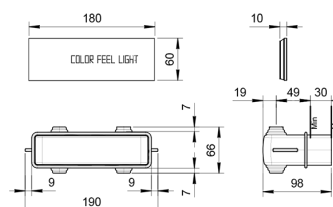

Art. K101

Touch functions control board

- optional
- 3 backlit touch buttons for the light functions: Color, Feel and Light
- built-in part included

79 00 K101