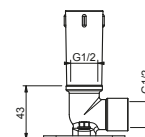

Brushed Stainless Steel 86 93 8027

OPTIONAL Built-in part for plasterboard

Art. W046 91 00 W046