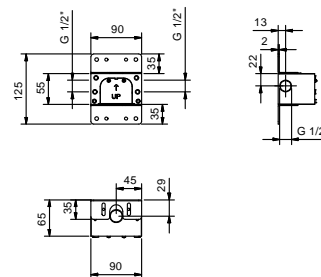

Multi-function showerhead

1. Water functions:
2. 1st function: 170 anti - limestone nozzles water flow concentrated in the middle
   - 2nd function: 25 anti - limestone nozzles toning jet
   - 30 x 45 cm
   - check valve
   - flow restrictor 14 l/min at 3 bar
   - wall-mount

NOTE: conditions necessary for the correct functioning: Min. Flow Rate: 12 l/min

NB: to choose the mixer please refer to the pages with shower compositions for each collection

Art. K032B

External piece

Brilliant Stainless Steel	79 38 K032B
Matt Black	79 13 K032B
Matt White	79 29 K032B
Nickel PVD	79 95 K032B
Matt Gun Metal PVD	79 P5 K032B
Matt British Gold PVD	79 P6 K032B
Matt Copper PVD	79 P9 K032B
Gold Plus	79 01 K032B

Brushed Stainless Steel 79 93 K032B

Art. K031A

Built-in piece

79 00 K031A

TOTAL PRICE

- Brilliant Stainless Steel
- Matt Black
- Matt White
- Nickel PVD
- Matt Gun Metal PVD
- Matt British Gold PVD
- Matt Copper PVD
- Gold Plus

Brushed Stainless Steel