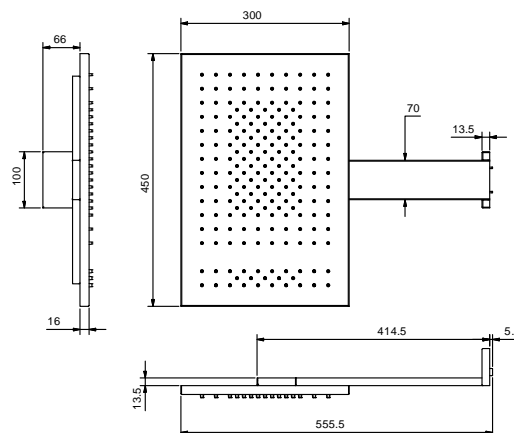

Multi-function showerhead

1. Water functions:
2. 1st function: 170 anti - limestone nozzles water flow concentrated in the middle
   - 2nd function: 25 anti - limestone nozzles toning jet
   - 30 x 45 cm
   - check valve
   - flow restrictor 14 l/min at 3 bar
   - wall-mount

NOTE: conditions necessary for the correct functioning: Min. Flow Rate: 12 l/min

NB: to choose the mixer please refer to the pages with shower compositions for each collection

Art. K032B

External piece

Brilliant Stainless Steel	79 38 K032B
Matt Black	79 13 K032B
Matt White	79 29 K032B
Nickel PVD	79 95 K032B
Matt Gun Metal PVD	79 P5 K032B
Matt British Gold PVD	79 P6 K032B
Matt Copper PVD	79 P9 K032B
Gold Plus	79 01 K032B

Brushed Stainless Steel 79 93 K032B

Art. K031A

Built-in piece

79 00 K031A

TOTAL PRICE

- Brilliant Stainless Steel
- Matt Black
- Matt White
- Nickel PVD
- Matt Gun Metal PVD
- Matt British Gold PVD
- Matt Copper PVD
- Gold Plus

Brushed Stainless Steel