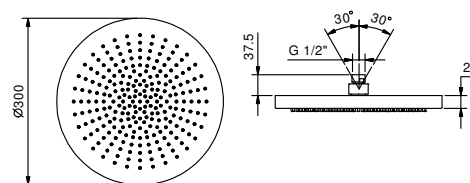

Art. K073

Multi-function showerhead

1. Water functions:
2. 1st function: 240 anti - limestone nozzles water flow concentrated in the middle
   - Ø 30 cm
   - check valve
   - flow restrictor 14 l/min at 3 bar
   - 1/2" inlet
   - anti-lime scale system
   - wall-mount

NOTE: conditions necessary for the correct functioning:Min. Flow Rate: 12 l/min

NOTE: Shower arm to be separatly ordered

NB: to choose the mixer please refer to the pages with shower compositions for each collection