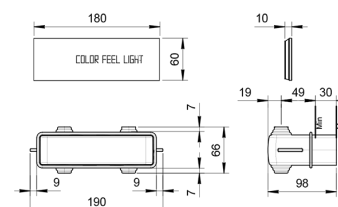

Art. K101

Touch functions control board

- optional
- 3 backlit touch buttons for the light functions: Color, Feel and Light
- built-in part included

79 00 K101