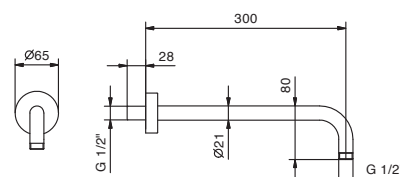

Brushed Stainless Steel 79 93 K073

Art. 8027

Shower arm

- 30 cm long
- round backplate
- wall-mount
- 1/2" inlet

Chrome	86 02 8027
Matt Black	86 13 8027
Matt White	86 29 8027
Nickel PVD	86 95 8027
Matt Gun Metal PVD	86 P5 8027
Matt British Gold PVD	86 P6 8027
Matt Copper PVD	86 P9 8027
Gold Plus	86 01 8027