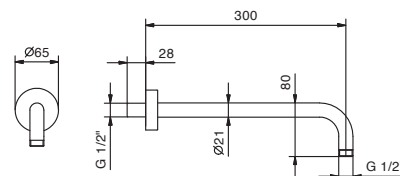

Brushed Stainless Steel 79 93 K053

Art. 8027

Shower arm

- 30 cm long
- round backplate
- wall-mount
- 1/2" inlet

Chrome	86 02 8027
Matt Black	86 13 8027
Matt White	86 29 8027
Nickel PVD	86 95 8027
Matt Gun Metal PVD	86 P5 8027
Matt British Gold PVD	86 P6 8027
Matt Copper PVD	86 P9 8027
Gold Plus	86 01 8027