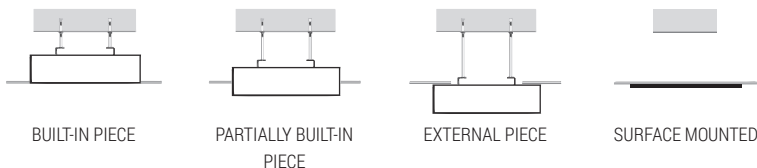

- Flexible connections not included in the package

ACQUAFIT

ART.	WEIGHT
K002	7 Kg
K022	10 Kg
K032B+K031A	10 Kg
K042B+K031A	7 Kg
K052	4 Kg
K062	7 Kg
K072	3,5 Kg

Water functions

art. K021 / K022 / K031B+K031A / K032B+K031A

- 1st function: 170 anti - limestone nozzles water flow concentrated in the middle
- 2nd function: 25 anti - limestone nozzles toning jet

art. K001 / K002 / K041B+K031A / K042B+K031A / K052 / K053

- 1st function: 125 anti - limestone nozzles water flow concentrated in the middle

art. K061 / K062 / K072 / K073

- 1st function: 240 anti - limestone nozzles water flow concentrated in the middle

Light functions

- white RGB led lights
- RGB led chromotherapy: red, green, blue and yellow
- "Feel" colour programme to create an emotional atmosphere:
  - Dawn (from dark blue to light blue)
  - Leaves (from light blue to yellow)
  - Sunset (from yellow to red)
  - Night (from red to dark blue)

NB: to choose the mixer please refer to the pages with shower compositions for each collection

Electrical features

- Tension: 220-240 VAC.
- Frequency: 50/60 Hz
- IPX5 protection class (protection against water jets)
- Environmental conditions: Humidity: 0 ÷ 100% - Maximum temperature: 50°C

Functions control board

The control board includes:

- A) BUILT-IN PIECE consisting of:
2. Plastic box
- B) EXTERNAL PIECE consisting of:
4. Glass panel
   - Touch board with backlit function symbols

Ceiling installation examples

CEILING

FALSE CEILING

Certifications

ACQUAFIT DREAM and TOUCH CONTROL BOARD are IMQ certified

Base materials:

- Stainless Steel AISI 304
- 13 Matt Black (RAL 9005)
- 29 Matt White (RAL 9016)
- 95 Nickel PVD
- P5 Matt Gun Metal PVD
- P6 Matt British Gold PVD
- P9 Matt Copper PVD
- 01 Gold Plus
- 38 Brilliant Stainless Steel
- 93 Brushed Stainless Steel

Control board finishing

- 00 White glass