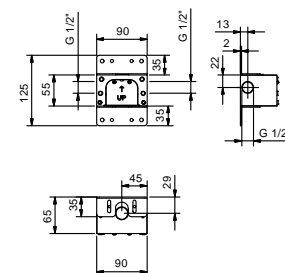

TOTAL PRICE

Brilliant Stainless Steel	
Matt Black	
Matt White	
Nickel PVD	
Matt Gun Metal PVD	
Matt British Gold PVD	
Matt Copper PVD	
Gold Plus	

Brushed Stainless Steel