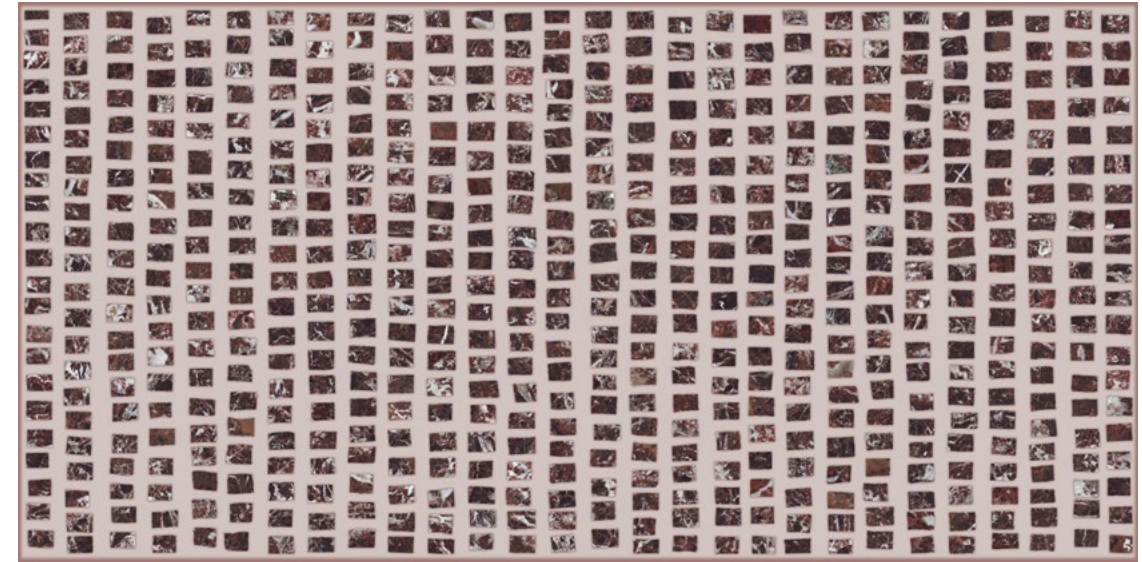

74x148 - 29"x58" +

VETRO ROSSO

VETRO AZUL

EMERALD

MARMOREA INTENSA

gres porcellanato +

MOSAICO 5x5 - 2"x2" ■+

in fogli 30x30 da 36 pezzi - in 30x30 - 12"x12" sheet made up of 36 pieces