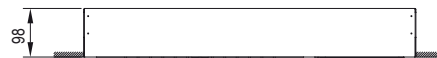

Multi-function showerhead Dream

1. Water functions:
2. 1st function: 168 anti - limestone nozzles - RAIN
   - 2nd function: SHOWERFALL (width 35 cm)
   - 3rd functin: MIST BLOW - 1 anti - limestone nozzle with anti-drop valves
3. Light functions:
4. white RGB led lights
   - RGB led chromotherapy: red, green, blue and yellow
   - "Feel" colour programme
   - 470 x 671 mm
   - ceiling-mount

NOTE: L041B+L041A must always be ordered with 8091B+8091A, L101B+L101A
NOTE: conditions necessary for the correct functioning:
Min. Flow Rate: 20 l/min

External piece

Brilliant Stainless Steel 69 38 L041B

Brushed Stainless Steel 69 93 L041B

Built-in piece

69 00 L041A

TOTAL PRICE

Brilliant Stainless Steel

Brushed Stainless Steel

Touch functions control board

- 3 backlit touch buttons for the light functions: Color, Feel and Light
- 3 backlit touch buttons for the Water functions

NOTE: L101B+L101A must always be ordered with L051, L052, L041B+L041A, L042B+L041A, 8091B+8091A

Art. L101B

External piece

69 00 L101B

Built-in piece

69 00 L101A

TOTAL PRICE