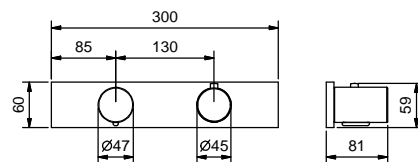

**3/4" built-in thermostatic shower mixer**

- handles
- **2-way** shut-off diverter with turning knob
- for horizontal installation only
- 3/4" inlets

Art. G872B

**External piece**

Chrome

31 02 G872B

**Brushed Stainless Steel 31 93 G872B**