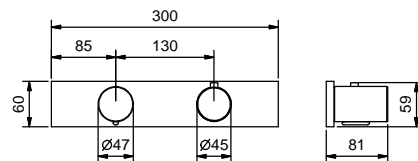

3/4" built-in thermostatic shower mixer

- no. 1 1/2" outlet
- handles
- for horizontal installation only
- 3/4" inlets

Art. G831B

External piece

Chrome 31 02 G831B

Brushed Stainless Steel 31 93 G831B

Art. D331A

Built-in piece

19 00 D331A

TOTAL PRICE

Chrome

Brushed Stainless Steel