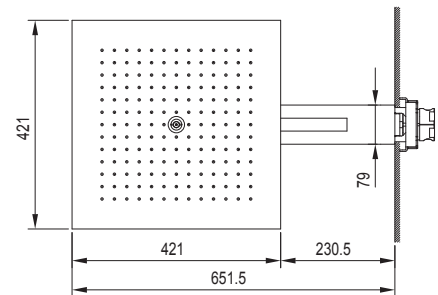

External piece

Brilliant Stainless Steel 69 38 L011B

Brushed Stainless Steel 69 93 L011B

Art. L003A