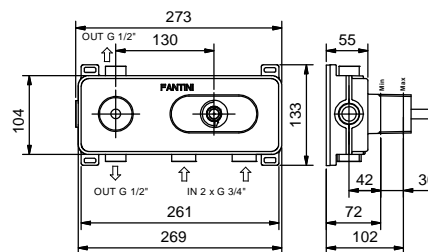

Art. D372A

Built-in piece

19 00 D372A

TOTAL PRICE

Chrome

Brushed Stainless Steel