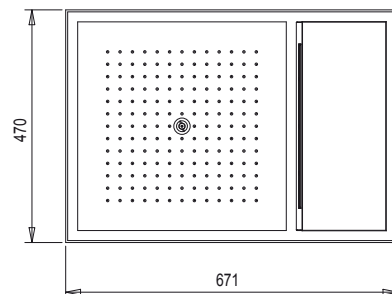

Multi-function showerhead Dream

1. Water functions:
2. 1st function: 168 anti - limestone nozzles - RAIN
   - 2nd function: SHOWERFALL (width 35 cm)
   - 3rd function: MIST BLOW - 1 anti - limestone nozzle with anti-drop valves
3. Light functions:
4. white RGB led lights
   - RGB led chromotherapy: red, green, blue and yellow
   - "Feel" colour programme
   - 470 x 671 mm
   - ceiling-mount

**NOTE: conditions necessary for the correct functioning:
Min. Flow Rate: 20 l/min**

**NOTE: L042B+L041A must always be ordered with
L101B+L101A**

External piece

Brilliant Stainless Steel 69 38 L042B

Brushed Stainless Steel 69 93 L042B

Built-in piece

69 00 L041A

TOTAL PRICE

Brilliant Stainless Steel

Brushed Stainless Steel