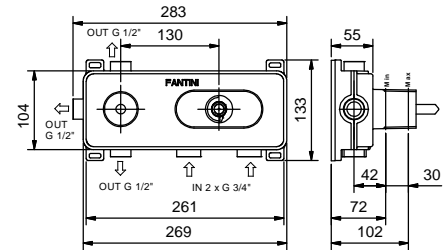

Built-in piece

19 00 D373A

TOTAL PRICE

Chrome

Brushed Stainless Steel

3/4" built-in thermostatic shower mixer

- handles
- **2-way** shut-off diverter with turning knob
- for horizontal installation only
- 3/4" inlets

Art. G872B