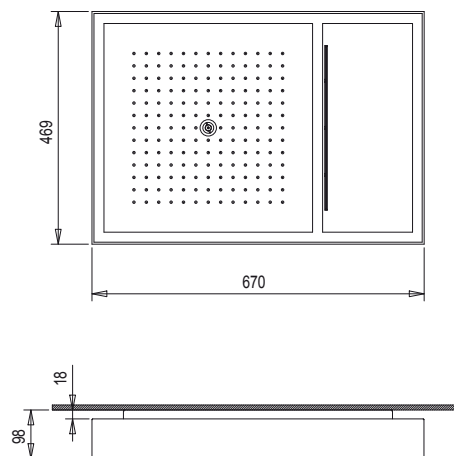

Light functions:

- white RGB led lights
- RGB led chromotherapy: red, green, blue and yellow
- "Feel" colour programme
- 469 x 670 x 98 mm
- ceiling-mount

**NOTE: L051 must always be ordered with 8091B+8091A and L101B+L101A**  
**NOTE: conditions necessary for the correct functioning: Min. Flow Rate: 20 l/min**