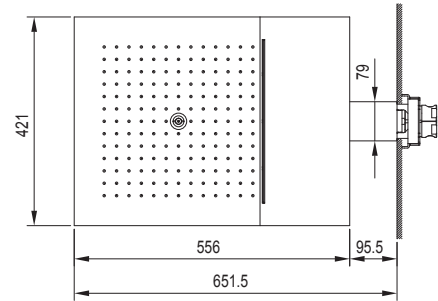

Multi-function showerhead

1. Water functions:
2. 1st function: 168 anti - limestone nozzles - RAIN
   - 2nd function: SHOWERFALL (width 35 cm)
   - 3rd function: MIST BLOW - 1 anti - limestone nozzle with anti-drop valves
   - 421 x 651,5 mm
   - wall-mount

**NOTE: conditions necessary for the correct functioning:
Min. Flow Rate: 20 l/min**

Art. L031B

External piece

Brilliant Stainless Steel 69 38 L031B

Brushed Stainless Steel 69 93 L031B

Art. L002A