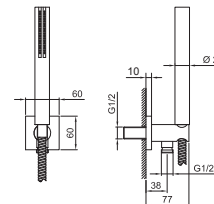

**Shower set**

- SUN handshower
- water plug with showerholder
- 150 cm PVC flexible
- 1/2" inlets

**NOTE: FIT handshower in Stainless Steel finish**

Chrome

86 02 8052

**Brushed Stainless Steel 86 93 8052**