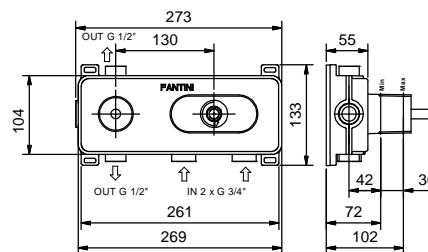

Built-in piece

19 00 D372A

TOTAL PRICE

Chrome

Brushed Stainless Steel