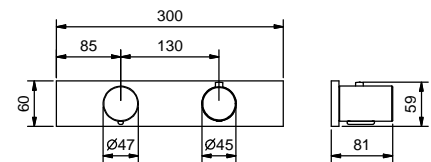

External piece

Chrome 31 02 G872B

Brushed Stainless Steel 31 93 G872B

Art. D372A