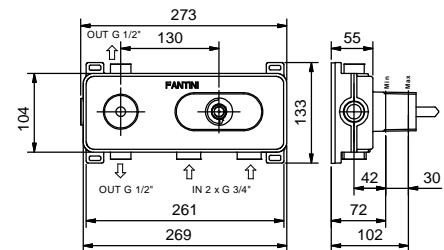

Built-in piece

19 00 D372A

TOTAL PRICE

Chrome

Brushed Stainless Steel