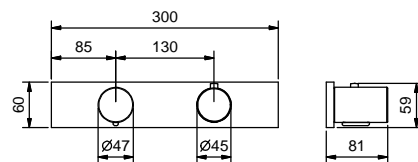

**3/4" built-in thermostatic shower mixer**

- handles
- **2-way** shut-off diverter with turning knob
- for horizontal installation only
- 3/4" inlets

**Art. G872B**

**External piece**

Chrome

31 02 G872B

**Brushed Stainless Steel 31 93 G872B**