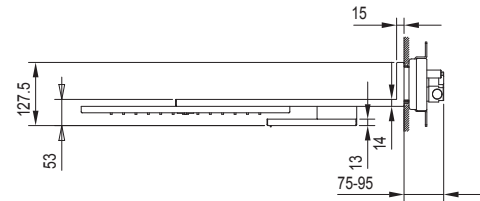

Built-in piece

69 00 L002A

TOTAL PRICE

Brilliant Stainless Steel

Brushed Stainless Steel

Multi-function showerhead

1. Water functions:
2. 1st function: 168 anti - limestone nozzles - RAIN
   - 2nd function: MIST BLOW - 1 anti - limestone nozzle with anti-drop valves
   - 421 x 651,5 mm
   - wall-mount

NOTE: conditions necessary for the correct functioning:

Min. Flow Rate: 12 l/min

Art. L011B