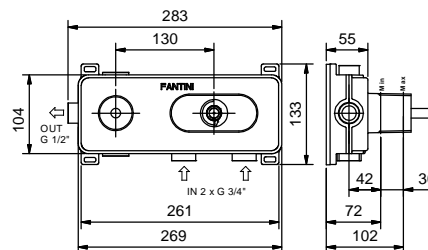

3/4" built-in thermostatic shower mixer

- no. 1 1/2" outlet
- handles
- for horizontal installation only
- 3/4" inlets

Art. G831B

External piece

Chrome 31 02 G831B

Brushed Stainless Steel 31 93 G831B

Art. D331A

Built-in piece

19 00 D331A

TOTAL PRICE

Chrome

Brushed Stainless Steel