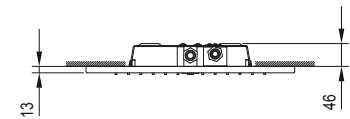

Built-in piece

69 00 L001A