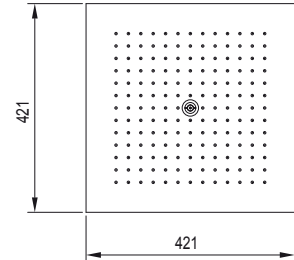

Multi-function showerhead

Water functions:

- 1st function: 168 anti - limestone nozzles - RAIN
- 2nd functin: MIST BLOW - 1 anti - limestone nozzle with anti-drop valves
- 421 x 421 mm
- ceiling-mount

NOTE: conditions necessary for the correct functioning:

Min. Flow Rate: 12 l/min

Art. L001B

External piece

Brilliant Stainless Steel 69 38 L001B

Brushed Stainless Steel 69 93 L001B