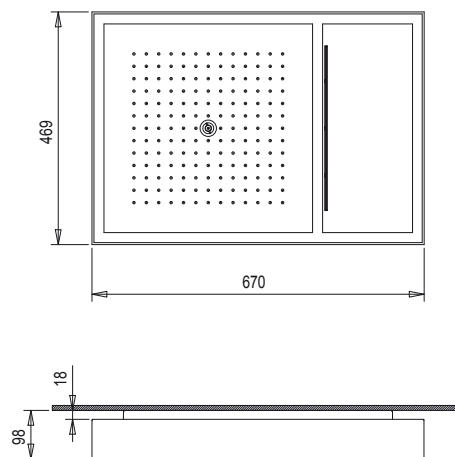

Art. L052

Multi-function showerhead Dream

1. Water functions:
2. 1st function: 168 anti - limestone nozzles - RAIN
   - 2nd function: SHOWERFALL (width 35 cm)
   - 3rd functin: MIST BLOW - 1 anti - limestone nozzle with anti-drop valves
3. Light functions:
4. white RGB led lights
   - RGB led chromotherapy: red, green, blue and yellow
   - "Feel" colour programme
   - 469 x 670 x 98 mm
   - ceiling-mount

NOTE: L052 must always be ordered with L101B+L101A
NOTE: conditions necessary for the correct functioning:
Min. Flow Rate: 20 l/min