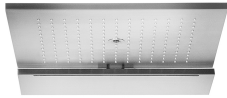

Multi-function showerhead

1. Water functions:
2. 1st function: 168 anti - limestone nozzles - RAIN
   - 2nd function: SHOWERFALL (width 35 cm)
   - 3rd function: MIST BLOW - 1 anti - limestone nozzle with anti-drop valves
   - 421 x 651,5 mm
   - wall-mount

**NOTE: conditions necessary for the correct functioning:
Min. Flow Rate: 20 l/min**

Art. L031B

External piece

Brilliant Stainless Steel 69 38 L031B

Brushed Stainless Steel 69 93 L031B

Art. L002A