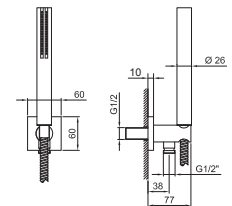

## Shower set

- SUN handshower
- water plug with showerholder
- 150 cm PVC flexible
- 1/2" inlet

**NOTE: FIT handshower in Stainless Steel finish**

Chrome 86 02 8052

**Brushed Stainless Steel 86 93 8052**