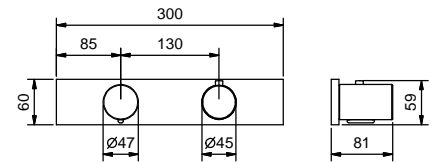

3/4" built-in thermostatic shower mixer

- handles
- **3-way** shut-off diverter with turning knob
- for horizontal installation only
- 3/4" inlets

Art. G873B

External piece

Chrome 31 02 G873B

Brushed Stainless Steel 31 93 G873B

Art. D373A