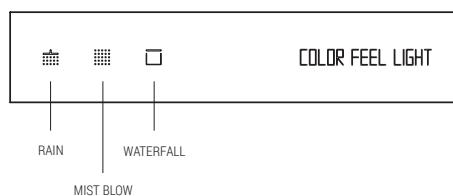

Technical information

ACQUADOLCE DREAM WITH LIGHTS

ART.	WEIGHT	POWER
L051	17,6 Kg	45 W
L041B+L041A	14,5 Kg + 2 Kg	45 W
L052	17,6 Kg	45 W
L042B+L041A	14,5 Kg + 2 Kg	45 W

ACQUADOLCE

ART.	WEIGHT
L031B+L002A	10,9 Kg + 1,9 Kg
L011B+L003A	7,0 Kg + 1,9 Kg
L001B+L001A	5,4 Kg + 2,1 Kg

- Flexible connections not included in the package

Water functions

art. L051 / L041B+L041A / L052 / L042B+L041A / L031B+L002A

- 1st function: 168 anti - limestone nozzles - RAIN
- 2nd function: SHOWERFALL (width 35 cm)
- 3rd functin: MIST BLOW - 1 anti - limestone nozzle with anti-drop valves

art. L011B+L003A / L001B+L001A

- 1st function: 168 anti - limestone nozzles - RAIN
- 2nd function: SHOWERFALL (width 35 cm)

Light functions

- white RGB led lights
- RGB led chromotherapy: red, green, blue and yellow
- "Feel" colour programme to create an emtional atmosphere:
  - Dawn (from dark blue to light blue)
  - Leaves (from light blue to yellow)
  - Sunset (from yellow to red)
  - Night (from red to dark blue)

Electrical features

- Voltage: 220-240 VAC., 50/60 HZ, Acquadolce Dream power 45W
- IPX5 protection class (protection against water jets)
- Water supplied by means of a 3/4" high flow thermostatic mixer
- Environmental conditions: Humidity: 0 ÷ 100% - Maximum temperature: 50°C

Functions control board

The control board includes:

- A) BUILT-IN PIECE consisting of:
  - Plastic box
- B) EXTERNAL PIECE consisting of:
  - Glass panel
  - Touch board with backlit function symbols

The handspray on the shower set art. 8091B+8091A automatically switches on when pulled out from its holder and switches off by pushing any of the water controls on the board art. L101B+L101A.

Certifications

ACQUADOLCE DREAM, FUNCTIONS TOUCH CONTROL BOARD are code approved

Base materials:

- Stainless Steel AISI 304
- 38 Brilliant Stainless Steel
- 93 Brushed Stainless Steel

Control board finishing

00 White glass