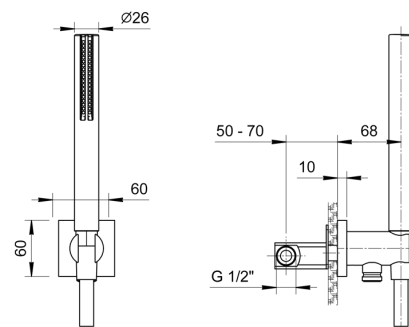

Shower set

- SUN handshower
- automatic on/off
- water plug with showerholder
- 150 cm PVC flexible
- 1/2" inlet

NOTE: FIT handshower in Stainless Steel finish

N.B. 8091B+8091A must always be combined with the IC-board L101B+L101A

Art. 8091B

External piece

Chrome 86 02 8091B

Brushed Stainless Steel 86 93 8091B

Art. 8091A

Built-in piece

86 00 8091A

TOTAL PRICE

Chrome

Brushed Stainless Steel