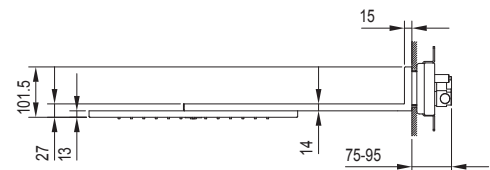

Built-in piece

69 00 L003A

TOTAL PRICE

Brilliant Stainless Steel

Brushed Stainless Steel