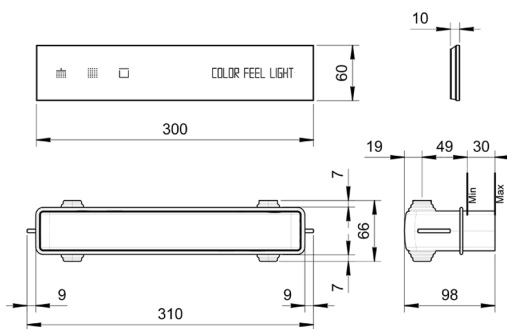

Built-in piece

69 00 L101A