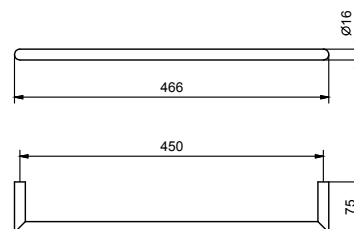

OPTIONAL Fixing kit for plasterboard

Art. W050 91 00 W050