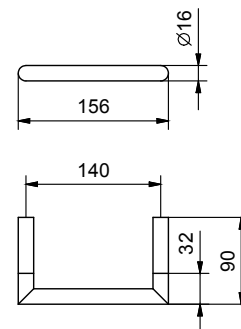

Art. 7609

Toilet roll holder

Chrome	96 02 7609
Matt Black	96 13 7609
Nickel PVD	96 95 7609
Matt Gun Metal PVD	96 P5 7609
Matt British Gold PVD	96 P6 7609
Matt Copper PVD	96 P9 7609
Pure Brass PVD	96 Q7 7609
Raw Metal PVD	96 Q8 7609

Brushed Stainless Steel 96 93 7609