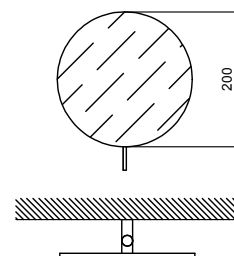

Art. 7656

Mirror

- wall mounted
- magnifying mirror, Ø 20 cm

Chrome
Matt Black

96 02 7656
96 13 7656

Brushed Stainless Steel 96 93 7656