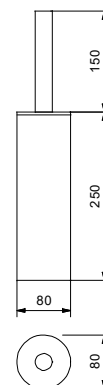

Art. 7646

Toilet brush holder

- free standing
- with extendable container

Chrome	96 02 7646
Matt Black	96 13 7646
Nickel PVD	96 95 7646
Matt Gun Metal PVD	96 P5 7646
Matt British Gold PVD	96 P6 7646
Matt Copper PVD	96 P9 7646
Pure Brass PVD	96 Q7 7646
Raw Metal PVD	96 Q8 7646

Brushed Stainless Steel 96 93 7646