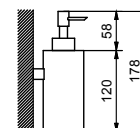

Art. 7653

Liquid soap dispenser

- with extendable container
- wall mounted

Chrome	96 02 7653
Matt Black	96 13 7653
Nickel PVD	96 95 7653
Matt Gun Metal PVD	96 P5 7653
Matt British Gold PVD	96 P6 7653
Matt Copper PVD	96 P9 7653
Pure Brass PVD	96 Q7 7653
Raw Metal PVD	96 Q8 7653

Brushed Stainless Steel 96 93 7653