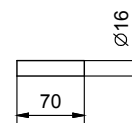

Art. 7608

Robe hook

Chrome	96 02 7608
Matt Black	96 13 7608
Nickel PVD	96 95 7608
Matt Gun Metal PVD	96 P5 7608
Matt British Gold PVD	96 P6 7608
Matt Copper PVD	96 P9 7608
Pure Brass PVD	96 Q7 7608
Raw Metal PVD	96 Q8 7608

Brushed Stainless Steel 96 93 7608

OPTIONAL Fixing kit for plasterboard

Art. W049 91 00 W049

Art. 7644

Robe hook

Chrome	96 02 7644
Matt Black	96 13 7644
Nickel PVD	96 95 7644
Matt Gun Metal PVD	96 P5 7644
Matt British Gold PVD	96 P6 7644
Matt Copper PVD	96 P9 7644
Pure Brass PVD	96 Q7 7644
Raw Metal PVD	96 Q8 7644

Brushed Stainless Steel 96 93 7644