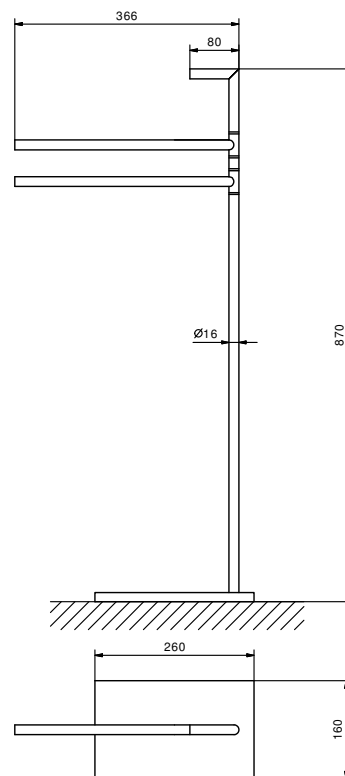

7649 Soap holder
wall mounted
Ø 12 cm
finishing: 02, 13, 95, P5,
P6, P9, Q7, Q8 - 93

7650 Tumbler
free standing
finishing: 02, 13, 95, P5,
P6, P9, Q7, Q8 - 93

7651 Tumbler
wall mounted
finishing: 02, 13, 95, P5,
P6, P9, Q7, Q8 - 93

Art. 7656

Mirror

- wall mounted
- magnifying mirror, Ø 20 cm

Chrome
Matt Black

96 02 7656
96 13 7656

Brushed Stainless Steel 96 93 7656

Art. 7643

Towel rail

- 36,6 cm
- free standing

Chrome
Matt Black

96 02 7643
96 13 7643

Brushed Stainless Steel 96 93 7643

Art. 7657

Free standing pole

- toilet roll holder
- toilet brush holder
- free standing
- with extendable container