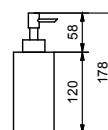

Art. 7650

Tumbler

- free standing
- with extendable container

Chrome	96 02 7650
Matt Black	96 13 7650
Nickel PVD	96 95 7650
Matt Gun Metal PVD	96 P5 7650
Matt British Gold PVD	96 P6 7650
Matt Copper PVD	96 P9 7650
Pure Brass PVD	96 Q7 7650
Raw Metal PVD	96 Q8 7650

Brushed Stainless Steel 96 93 7650

Art. 7651

Tumbler

- with extendable container
- wall mounted

Chrome	96 02 7651
Matt Black	96 13 7651
Nickel PVD	96 95 7651
Matt Gun Metal PVD	96 P5 7651
Matt British Gold PVD	96 P6 7651
Matt Copper PVD	96 P9 7651
Pure Brass PVD	96 Q7 7651
Raw Metal PVD	96 Q8 7651

Brushed Stainless Steel 96 93 7651

Art. 7652

Liquid soap dispenser

- free standing
- with extendable container

Chrome	96 02 7652
Matt Black	96 13 7652
Nickel PVD	96 95 7652
Matt Gun Metal PVD	96 P5 7652
Matt British Gold PVD	96 P6 7652
Matt Copper PVD	96 P9 7652
Pure Brass PVD	96 Q7 7652
Raw Metal PVD	96 Q8 7652

Brushed Stainless Steel 96 93 7652

Art. 7653

Liquid soap dispenser

- with extendable container
- wall mounted

Chrome	96 02 7653
Matt Black	96 13 7653
Nickel PVD	96 95 7653
Matt Gun Metal PVD	96 P5 7653
Matt British Gold PVD	96 P6 7653
Matt Copper PVD	96 P9 7653
Pure Brass PVD	96 Q7 7653
Raw Metal PVD	96 Q8 7653

Brushed Stainless Steel 96 93 7653