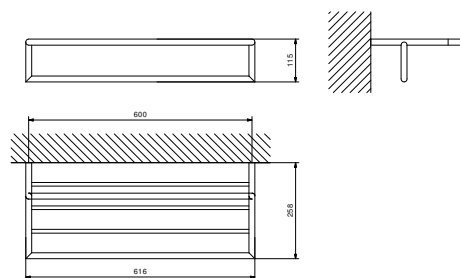

Art. 7615

Towel rail

- multiple
- 61,6 cm

Chrome	96 02 7615
Matt Black	96 13 7615

Brushed Stainless Steel 96 93 7615