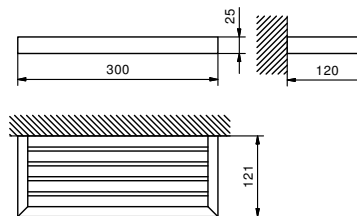

Brushed Stainless Steel 96 93 7653

Art. 7654

Shelf

- 30 cm
- wall mounted

Chrome 96 02 7654
 Matt Black 96 13 7654

Brushed Stainless Steel 96 93 7654

Art. 7606

Towel rail