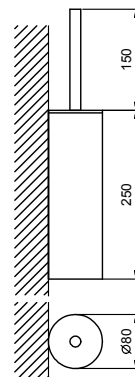

Art. 7647

Toilet brush holder

- with extendable container
- wall mounted

Chrome	96 02 7647
Matt Black	96 13 7647
Nickel PVD	96 95 7647
Matt Gun Metal PVD	96 P5 7647
Matt British Gold PVD	96 P6 7647
Matt Copper PVD	96 P9 7647
Pure Brass PVD	96 Q7 7647
Raw Metal PVD	96 Q8 7647

Brushed Stainless Steel 96 93 7647

Art. 7683

WC Bristle brush tuft without holding piece

- for art. 7646 - 7647 - 7746 - 7747 - 7657

96 00 7683