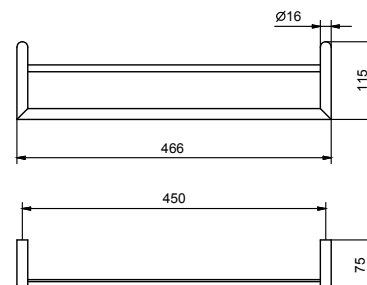

Brushed Stainless Steel 96 93 7615

Art. 7614

Double towel rail

- multiple
- 45 cm

Chrome	96 02 7614
Matt Black	96 13 7614

Art. 7608

Robe hook

Chrome	96 02 7608
Matt Black	96 13 7608
Nickel PVD	96 95 7608
Matt Gun Metal PVD	96 P5 7608
Matt British Gold PVD	96 P6 7608
Matt Copper PVD	96 P9 7608
Pure Brass PVD	96 Q7 7608
Raw Metal PVD	96 Q8 7608