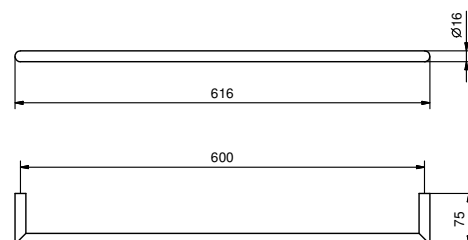

Art. 7607

Towel rail

- 60 cm

Chrome	96 02 7607
Matt Black	96 13 7607
Nickel PVD	96 95 7607
Matt Gun Metal PVD	96 P5 7607
Matt British Gold PVD	96 P6 7607
Matt Copper PVD	96 P9 7607
Pure Brass PVD	96 Q7 7607
Raw Metal PVD	96 Q8 7607

Brushed Stainless Steel 96 93 7607