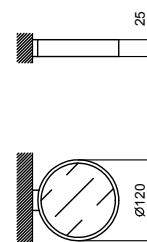

Art. 7649

Soap holder

- wall mounted
- Ø 12 cm
- glass insert

Chrome 96 02 7649
Matt Black 96 13 7649
Nickel PVD 96 95 7649
Matt Gun Metal PVD 96 P5 7649
Matt British Gold PVD 96 P6 7649
Matt Copper PVD 96 P9 7649
Pure Brass PVD 96 Q7 7649
Raw Metal PVD 96 Q8 7649

Brushed Stainless Steel 96 93 7649