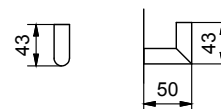

OPTIONAL Fixing kit for plasterboard

Art. W049 91 00 W049