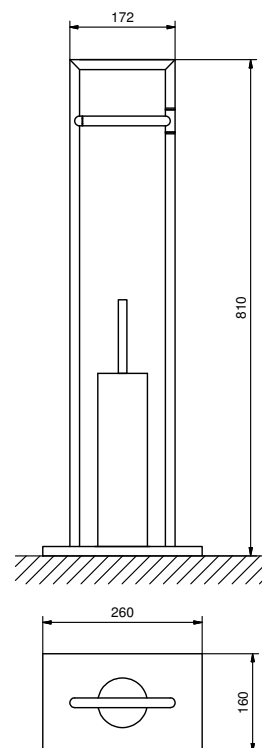

7649 Soap holder
wall mounted
Ø 12 cm
finishing: 02, 13, 95, P5,
P6, P9, Q7, Q8 - 93

7650 Tumbler
free standing
finishing: 02, 13, 95, P5,
P6, P9, Q7, Q8 - 93

7651 Tumbler
wall mounted
finishing: 02, 13, 95, P5,
P6, P9, Q7, Q8 - 93

- 36,6 cm
- free standing

Chrome
Matt Black

96 02 7643
96 13 7643

Brushed Stainless Steel 96 93 7643

Art. 7657

Free standing pole

- toilet roll holder
- toilet brush holder
- free standing
- with extendable container