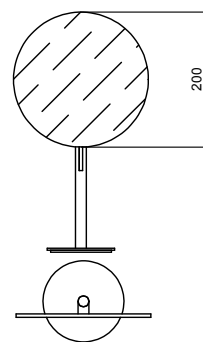

7647 Toilet brush holder
wall mounted
finishing: 02, 13, 95, P5,
P6, P9, Q7, Q8 - 93

Art. 7655

Mirror

- free standing
- magnifying mirror, Ø 20 cm

Chrome
Matt Black

96 02 7655
96 13 7655

Brushed Stainless Steel 96 93 7655