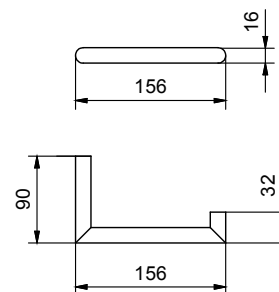

Art. 7645

Toilet roll holder

Chrome	96 02 7645
Matt Black	96 13 7645
Nickel PVD	96 95 7645
Matt Gun Metal PVD	96 P5 7645
Matt British Gold PVD	96 P6 7645
Matt Copper PVD	96 P9 7645
Pure Brass PVD	96 Q7 7645
Raw Metal PVD	96 Q8 7645

Brushed Stainless Steel 96 93 7645