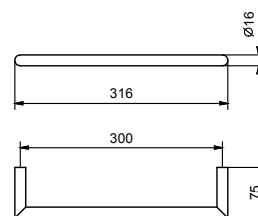

Art. 7606

Towel rail

- 30 cm

Chrome 96 02 7606
Matt Black 96 13 7606
Nickel PVD 96 95 7606
Matt Gun Metal PVD 96 P5 7606
Matt British Gold PVD 96 P6 7606
Matt Copper PVD 96 P9 7606
Pure Brass PVD 96 Q7 7606
Raw Metal PVD 96 Q8 7606

Brushed Stainless Steel 96 93 7606

OPTIONAL Fixing kit for plasterboard

Art. W050 91 00 W050

Art. 7611

Towel rail

- 45 cm

Chrome 96 02 7611
Matt Black 96 13 7611
Nickel PVD 96 95 7611
Matt Gun Metal PVD 96 P5 7611
Matt British Gold PVD 96 P6 7611
Matt Copper PVD 96 P9 7611
Pure Brass PVD 96 Q7 7611
Raw Metal PVD 96 Q8 7611

Brushed Stainless Steel 96 93 7611