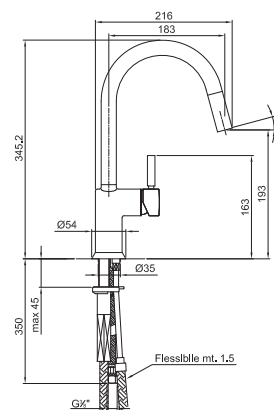

Single-hole high washbasin mixer

- spout projection 13 cm
- handle
- turning spout
- flow restrictor 5 l/min at 3 bar
- flexible supply lines
- WITHOUT WASTE

Chrome

42 02 1806WF

Art. 1808F

Single-hole bidet mixer

- spout projection 11,5 cm
- handle
- turning spout
- flow restrictor 5 l/min at 3 bar
- articulated aerator
- flexible supply lines
- WITH WASTE

Chrome

42 02 1808F

KITCHEN : traditional cartridge

Art. 1852F

Single-hole sink mixer

- spout projection 18,5 cm
- handle
- turning spout
- one jet pull-out handshower
- flow restrictor 8 l/min at 3 bar
- flexible supply lines
- WITHOUT WASTE

Chrome

42 02 1852F

Art. 1855F

Single-hole sink mixer

- spout projection 17,5 cm
- handle
- turning spout
- flow restrictor 8 l/min at 3 bar
- flexible supply lines
- WITHOUT WASTE

Chrome

42 02 1855F

Fratelli Fantini Spa

Pella (Novara), Italy - t. +39 0322 918411