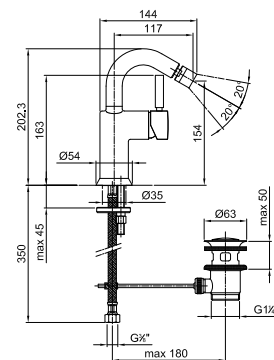

Chrome

42 02 1804WF

Art. 1804F

Single-hole washbasin mixer

- spout projection 13 cm
- handle
- turning spout
- flow restrictor 5 l/min at 3 bar
- flexible supply lines
- WITH WASTE

Chrome

42 02 1804F

Art. 1806WF

Single-hole high washbasin mixer

- spout projection 13 cm
- handle
- turning spout
- flow restrictor 5 l/min at 3 bar
- flexible supply lines
- WITHOUT WASTE

Chrome

42 02 1806WF

Art. 1808F

Single-hole bidet mixer

- spout projection 11,5 cm
- handle
- turning spout
- flow restrictor 5 l/min at 3 bar
- articulated aerator
- flexible supply lines
- WITH WASTE

Chrome

42 02 1808F

KITCHEN : traditional cartridge

Art. 1852F

Single-hole sink mixer

- spout projection 18,5 cm
- handle
- turning spout
- one jet pull-out handshower
- flow restrictor 8 l/min at 3 bar
- flexible supply lines
- WITHOUT WASTE

Chrome

42 02 1852F

Art. 1855F