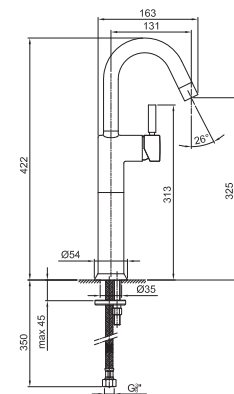

_spout projection 19 cm

1855F
WITHOUT WASTE

To complete the range please refer to Nostromo collection

Art. 1804WF

Single-hole washbasin mixer

- spout projection 13 cm
- handle
- turning spout
- flow restrictor 5 l/min at 3 bar
- flexible supply lines
- WITHOUT WASTE

Chrome

42 02 1804WF

Art. 1804F

Single-hole washbasin mixer

- spout projection 13 cm
- handle
- turning spout
- flow restrictor 5 l/min at 3 bar
- flexible supply lines
- WITH WASTE

Chrome

42 02 1804F

Art. 1806WF

Single-hole high washbasin mixer

- spout projection 13 cm
- handle
- turning spout
- flow restrictor 5 l/min at 3 bar
- flexible supply lines
- WITHOUT WASTE

Chrome

42 02 1806WF

Art. 1808F

Single-hole bidet mixer

- spout projection 11,5 cm
- handle
- turning spout
- flow restrictor 5 l/min at 3 bar
- articulated aerator
- flexible supply lines
- WITH WASTE

Chrome

42 02 1808F

KITCHEN : traditional cartridge

Art. 1852F