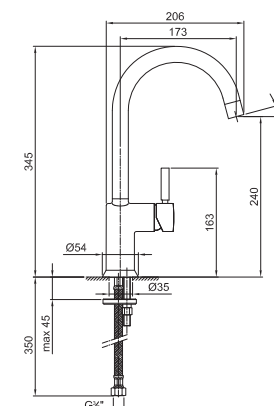

Single-hole high washbasin mixer

- spout projection 13 cm
- handle
- turning spout
- flow restrictor 5 l/min at 3 bar
- flexible supply lines
- WITHOUT WASTE

Chrome

42 02 1806WF

Art. 1808F

Single-hole bidet mixer

- spout projection 11,5 cm
- handle
- turning spout
- flow restrictor 5 l/min at 3 bar
- articulated aerator
- flexible supply lines
- WITH WASTE

Chrome

42 02 1808F

KITCHEN : traditional cartridge

Art. 1852F

Single-hole sink mixer

- spout projection 18,5 cm
- handle
- turning spout
- one jet pull-out handshower
- flow restrictor 8 l/min at 3 bar
- flexible supply lines
- WITHOUT WASTE

Chrome

42 02 1852F

Art. 1855F

Single-hole sink mixer

- spout projection 17,5 cm
- handle
- turning spout
- flow restrictor 8 l/min at 3 bar
- flexible supply lines
- WITHOUT WASTE

Chrome

42 02 1855F

Fratelli Fantini Spa

Pella (Novara), Italy - t. +39 0322 918411