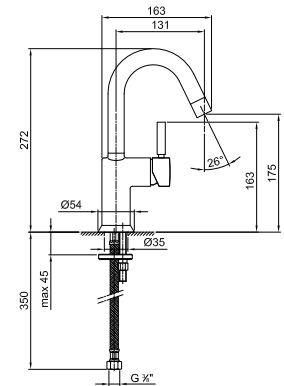

_spout projection 11,5 cm

1808F
WITH WASTE

Sink : summary table

TRADITIONAL CARTRIDGE

Single-hole sink mixer

_spout projection 18,5 cm

1852F
WITHOUT WASTE

Single-hole sink mixer

_spout projection 19 cm

1855F
WITHOUT WASTE

To complete the range please refer to Nostromo collection

Art. 1804WF

Single-hole washbasin mixer

- spout projection 13 cm
- handle
- turning spout
- flow restrictor 5 l/min at 3 bar
- flexible supply lines
- WITHOUT WASTE

Chrome

42 02 1804WF

Art. 1804F

Single-hole washbasin mixer

- spout projection 13 cm
- handle
- turning spout
- flow restrictor 5 l/min at 3 bar
- flexible supply lines
- WITH WASTE

Chrome

42 02 1804F

Art. 1806WF

Single-hole high washbasin mixer

- spout projection 13 cm
- handle
- turning spout
- flow restrictor 5 l/min at 3 bar
- flexible supply lines
- WITHOUT WASTE

Chrome

42 02 1806WF

Art. 1808F

Single-hole bidet mixer