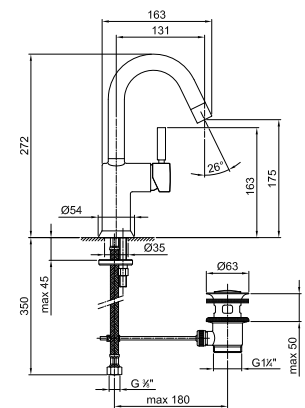

Chrome

42 02 1804WF

Art. 1804F

Single-hole washbasin mixer

- spout projection 13 cm
- handle
- turning spout
- flow restrictor 5 l/min at 3 bar
- flexible supply lines
- WITH WASTE

Chrome

42 02 1804F

Art. 1806WF

Single-hole high washbasin mixer

- spout projection 13 cm
- handle
- turning spout
- flow restrictor 5 l/min at 3 bar
- flexible supply lines
- WITHOUT WASTE

Chrome

42 02 1806WF

Art. 1808F

Single-hole bidet mixer

- spout projection 11,5 cm
- handle
- turning spout
- flow restrictor 5 l/min at 3 bar
- articulated aerator
- flexible supply lines
- WITH WASTE

Chrome

42 02 1808F

KITCHEN : traditional cartridge

Art. 1852F

Single-hole sink mixer

- spout projection 18,5 cm
- handle
- turning spout
- one jet pull-out handshower
- flow restrictor 8 l/min at 3 bar
- flexible supply lines
- WITHOUT WASTE

Chrome

42 02 1852F

Art. 1855F