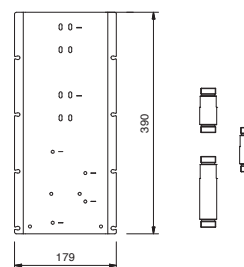

19 00 D391A

**TOTAL PRICE**

Chrome  
 Matt Black

Art. W042

**OPTIONAL - Easy Fix System**

- plate and connections:
- for an easy both horizontal and vertical installation of the thermostatic mixers:
  - to install art- D300A / D391A - **1 outlet**
  - to install art- D300A / D391A - **2 outlets**