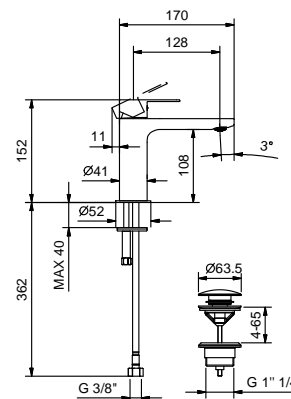

Art. V604WF

lead $\varnothing$ free

Single-hole washbasin mixer

- spout projection 13 cm
- handle
- flow restrictor 5 l/min at 3 bar
- flexible supply lines
- WITHOUT WASTE

Chrome
Matt Black

61 02 V604WF
61 13 V604WF

Art. V604F

lead $\varnothing$ free

Single-hole washbasin mixer

- spout projection 13 cm
- handle
- flow restrictor 5 l/min at 3 bar
- flexible supply lines
- WITH pop-up WASTE

Chrome
Matt Black

61 02 V604F
61 13 V604F

Art. V606WF

lead $\varnothing$ free

Single-hole high washbasin mixer

- spout projection 17 cm
- handle
- flow restrictor 5 l/min at 3 bar
- flexible supply lines
- WITHOUT WASTE

Chrome
Matt Black

61 02 V606WF
61 13 V606WF