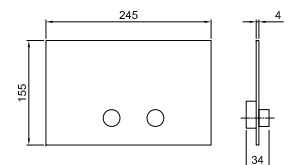

Brilliant Stainless Steel 91 38 8402
Matt Black 91 13 8402