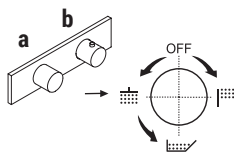

EXAMPLE:

art. G573B+D373A

a) shut-off rotating diverter - By rotating the diverter knob from centre to right clockwise, one opens the first outlet, shuts off at the centre and rotating left opens the second and third outlets in a sequence.

b) temperature control.

Base materials:

- Brass

02 Chrome

13 Matt Black (RAL 9005)

* For spare parts, accessories, miscellaneous items and extensions please refer to specific pricelist sections