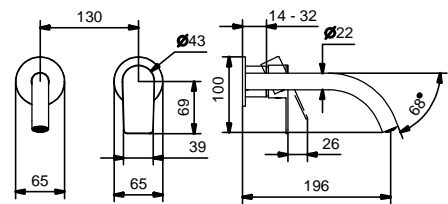

**Wall-mount washbasin mixer**

- spout projection 20 cm
- handle
- flow restrictor 5 l/min at 3 bar
- 1/2" inlets
- WITHOUT WASTE

**Art. V611B**

**External piece**

Chrome 61 02 V611B  
 Matt Black 61 13 V611B

**Art. M011A**

**Built-in piece**

44 00 M011A

TOTAL PRICE

Chrome  
 Matt Black

**Art. V608WF**

**Single-hole bidet mixer**

- spout projection 13 cm
- handle
- flow restrictor 5 l/min at 3 bar
- articulated aerator
- flexible supply lines
- WITHOUT WASTE