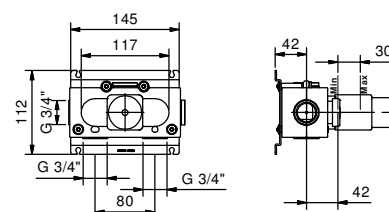

Built-in piece

19 00 D300A

TOTAL PRICE

Chrome
Matt Black