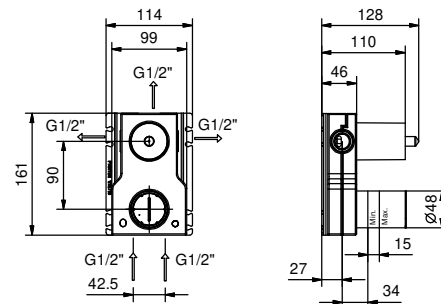

Built-in piece

44 00 M587A

TOTAL PRICE

Chrome
Matt Black