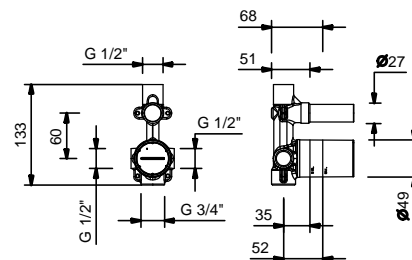

External piece

44 00 M822A