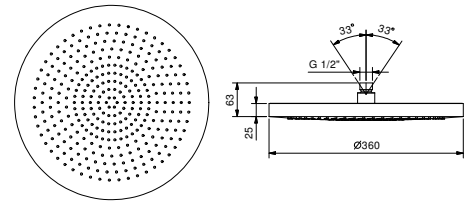

Art. 8084

Rain showerhead

- Ø 36 cm
- Base material: stainless steel
- anti-lime scale system
- 1/2" inlet
- check valve

**NOTE: conditions necessary for the correct functioning:
Minimum Flow Rate: 15 l/m**

Chrome 86 02 8084