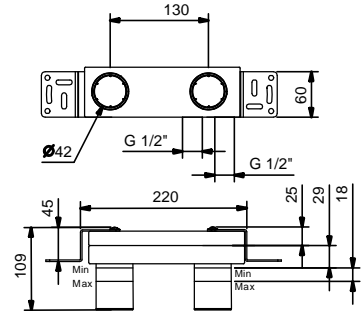

Built-in piece

44 00 M011A

TOTAL PRICE

Chrome
Matt Black

lead $\varnothing$ free

Wall-mount washbasin mixer

- spout projection 20 cm
- handle
- flow restrictor 5 l/min at 3 bar
- 1/2" inlets
- WITHOUT WASTE

Art. V611B