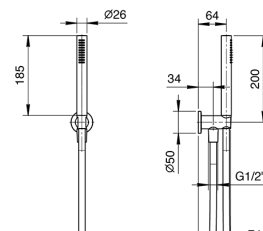

**Art. W046**

91 00 W046

**Art. 9237**

**Shower arm**

- 45 cm long
- round backplate
- ceiling-mount
- 1/2" inlet

Chrome  
Matt Black

86 02 9237  
86 13 9237

**OPTIONAL Built-in part for plasterboard**

**Art. W046**

91 00 W046

**Art. 8093**

**Shower set**

- FIT handshower
- water plug with showerholder
- round backplate
- 150 cm PVC flexible
- 1/2" inlet

Chrome 86 02 8093  
 Matt Black 86 13 8093

**Art. 8783**