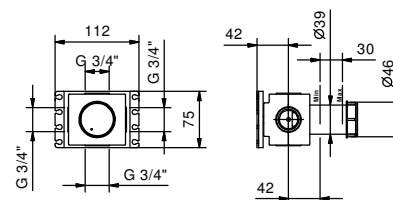

Built-in piece

19 00 D391A