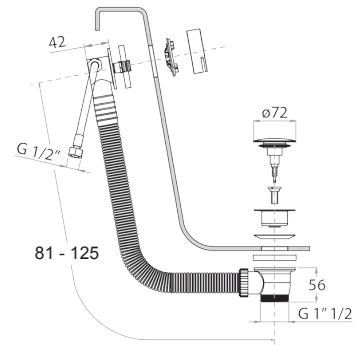

Chrome	91 02 W002
Matt Black	91 13 W002