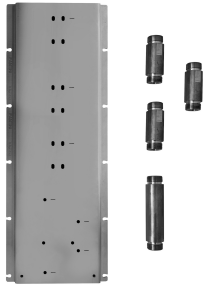

**EXAMPLE OF COMBINATION - 1 OUTLET**

**EXAMPLE OF COMBINATION - 2 OUTLETS**

91 00 W042

Art. W043

OPTIONAL - Easy Fix System

- plate and connections:
- for an easy both horizontal and vertical installation of the thermostatic mixers:
  - to install art- D300A / D391A - **3 outlets**