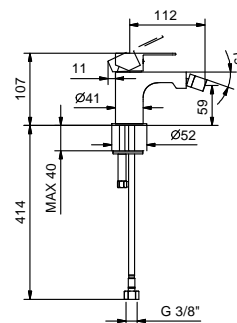

**Art. M011A**

**Built-in piece**

44 00 M011A

TOTAL PRICE

Chrome  
 Matt Black

**Art. V608WF**

**Single-hole bidet mixer**

- spout projection 13 cm
- handle
- flow restrictor 5 l/min at 3 bar
- articulated aerator
- flexible supply lines
- WITHOUT WASTE