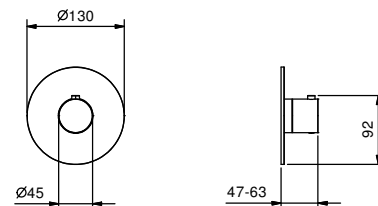

External piece

Chrome 87 02 G500B
Matt Black 87 13 G500B

Art. D300A