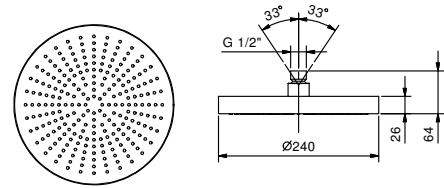

Art. 8083

Rain showerhead

- Ø 24 cm
- Base material: stainless steel
- flow restrictor 12 l/min at 3 bar
- anti-lime scale system
- 1/2" inlet
- check valve

**NOTE: conditions necessary for the correct functioning:
Min. Flow Rate: 10 l/min**