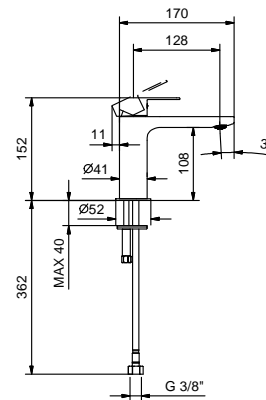

**Single-hole washbasin mixer**

*\_spout projection 12,8 cm*

**V604WF**  
WITHOUT WASTE

**V604F**  
WITH WASTE

**Single-hole high washbasin mixer**

*\_spout projection 16,9 cm*

**V606WF**  
WITHOUT WASTE

**Wall-mount washbasin mixer**

*\_spout projection 15 cm*

**V609B+M011A**  
WITHOUT WASTE

**Wall-mount washbasin mixer**

*\_spout projection 20 cm*

**V611B+M011A**  
WITHOUT WASTE

**Single-hole bidet mixer**

*\_spout projection 13 cm*

**V608WF**  
WITHOUT WASTE

**V608F**  
WITH WASTE

**Art. V604WF**

lead $\varnothing$ free

**Single-hole washbasin mixer**

- spout projection 13 cm
- handle
- flow restrictor 5 l/min at 3 bar
- flexible supply lines
- WITHOUT WASTE

Chrome  
Matt Black