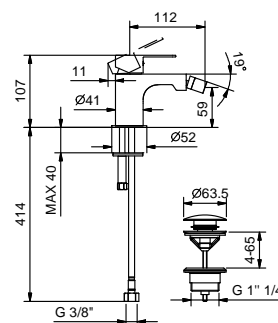

Chrome
Matt Black

61 02 V608F
61 13 V608F