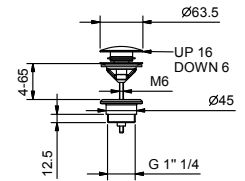

Art. 8434

Waste

- 1" 1/4
- pushing plug
- for washbasin without overflow
- for washbasin with overflow
- universal

N.B. complete finishing list in the section miscellaneous articles at the end of the pricelist

Chrome 91 02 8434
Matt Black 91 13 8434

Art. 8435

Waste

- 1" 1/4
- for washbasin without overflow
- for washbasin with overflow
- unrestricted outlet
- universal

N.B. complete finishing list in the section miscellaneous articles at the end of the pricelist