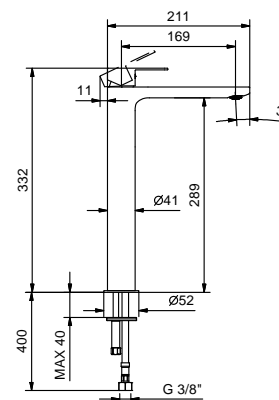

Single-hole high washbasin mixer

- spout projection 17 cm
- handle
- flow restrictor 5 l/min at 3 bar
- flexible supply lines
- WITHOUT WASTE