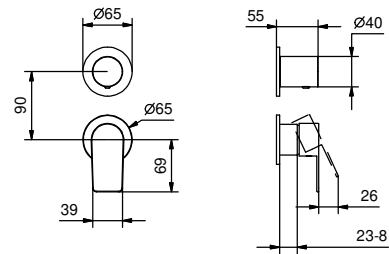

Built-in shower mixer

- handles
- **2-way** diverter with turning knob
- 1/2" inlets
- soundproof

Art. V681B

External piece

Chrome 61 02 V681B
Matt Black 61 13 V681B