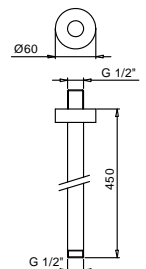

**OPTIONAL Built-in part for plasterboard**

**Art. W046** 91 00 W046

**Art. 8028**

**Shower arm**

- 45 cm long
- round backplate
- wall-mount
- 1/2" inlet

Chrome  
Matt Black

86 02 8028  
86 13 8028

**OPTIONAL Built-in part for plasterboard**

**Art. W046**

91 00 W046

**Art. 9236**

**Shower arm**

- 25 cm long
- round backplate
- ceiling-mount
- 1/2" inlet

Chrome  
Matt Black

86 02 9236  
86 13 9236

**OPTIONAL Built-in part for plasterboard**

**Art. W046**

91 00 W046

**Art. 9237**

**Shower arm**

- 45 cm long
- round backplate
- ceiling-mount
- 1/2" inlet

Chrome  
Matt Black

86 02 9237  
86 13 9237

**OPTIONAL Built-in part for plasterboard**

**Art. W046**

91 00 W046

**Art. 8093**

**Shower set**

- FIT handshower
- water plug with showerholder
- round backplate
- 150 cm PVC flexible
- 1/2" inlet

Chrome 86 02 8093  
 Matt Black 86 13 8093

**Art. 8783**