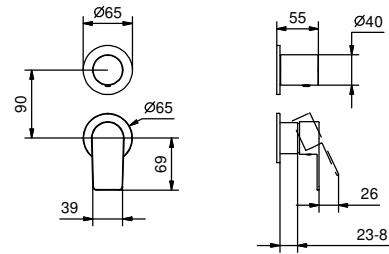

External piece

Chrome 61 02 V689B
Matt Black 61 13 V689B

Art. M587A