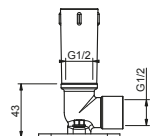

**OPTIONAL Built-in part for plasterboard**

**Art. W046** 91 00 W046

**Art. 8028**

**Shower arm**

- 45 cm long
- round backplate
- wall-mount
- 1/2" inlet

Chrome  
Matt Black

86 02 8028  
86 13 8028

**OPTIONAL Built-in part for plasterboard**