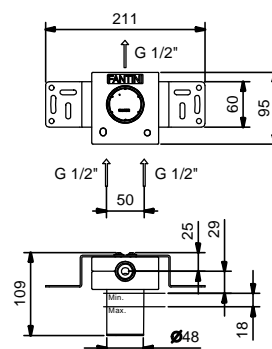

Built-in piece

44 00 M063A

TOTAL PRICE

Chrome
Matt Black

Built-in shower mixer

- handle
- **2-way** automatic diverter
- 1/2" inlets

Art. V922B