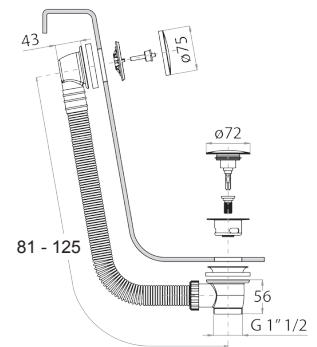

Chrome	91 02 W001
Matt Black	91 13 W001