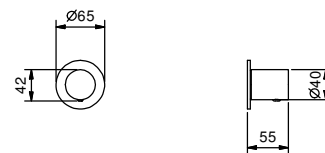

3/4" stop valve

- handle
- 90° ceramic cartridge
- 3/4" inlets
- soundproof

Art. G591B

External piece

Chrome 87 02 G591B
Matt Black 87 13 G591B