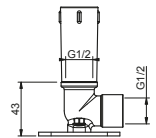

OPTIONAL Built-in part for plasterboard

Art. W046

91 00 W046