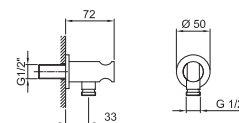

Chrome 91 02 9323
Matt Black 91 13 9323