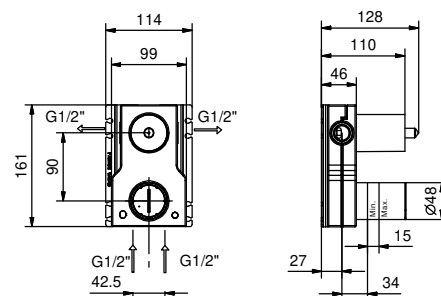

Built-in piece

44 00 M585A

TOTAL PRICE

Chrome
Matt Black

Built-in shower mixer

- handles
- **3-way** diverter with turning knob
- 1/2" inlets
- soundproof

Art. V689B