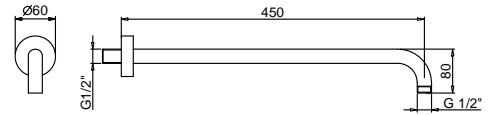

**OPTIONAL Built-in part for plasterboard**

**Art. W046** 91 00 W046

**Art. 8028**

**Shower arm**

- 45 cm long
- round backplate
- wall-mount
- 1/2" inlet

Chrome  
Matt Black

86 02 8028  
86 13 8028

**OPTIONAL Built-in part for plasterboard**