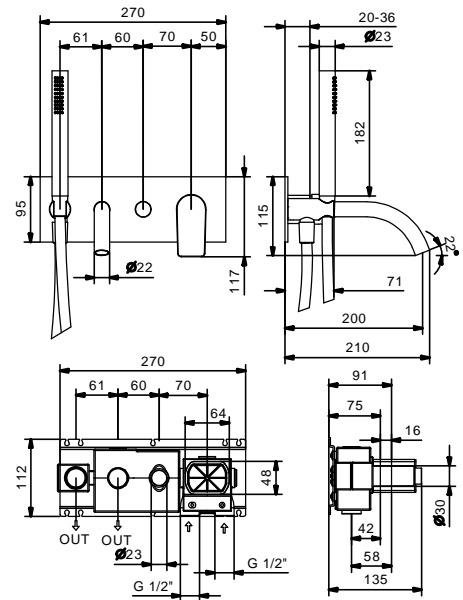

TOTAL PRICE

Chrome
Matt Black