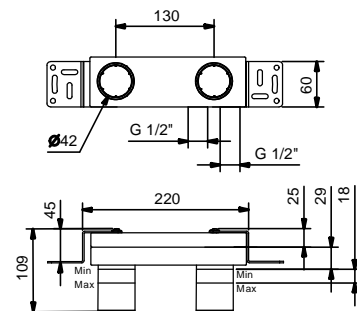

Built-in piece

44 00 M011A

TOTAL PRICE

Chrome
Matt Black