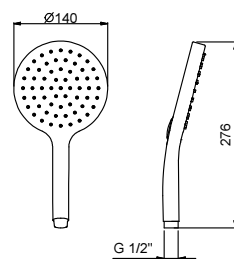

**Art. W046**

91 00 W046

**Art. 8093**

**Shower set**

- FIT handshower
- water plug with showerholder
- round backplate
- 150 cm PVC flexible
- 1/2" inlet

Chrome 86 02 8093  
 Matt Black 86 13 8093

**Art. 8783**

**Handshower**

- FIT
- Base material: brass
- flow restrictor 9 l/min
- anti-lime scale system
- check valve

Chrome 90 02 8783  
 Matt Black 90 13 8783

**Art. 8929**

**Handshower**

- DISCO
- Base material: ABS
- Ø 14 cm
- 3 jets: 47 rain nozzles, 8 AIR POWER rain nozzles, 4 massage nozzles
- flow restrictor 12 l/min
- anti-lime scale system
- check valve