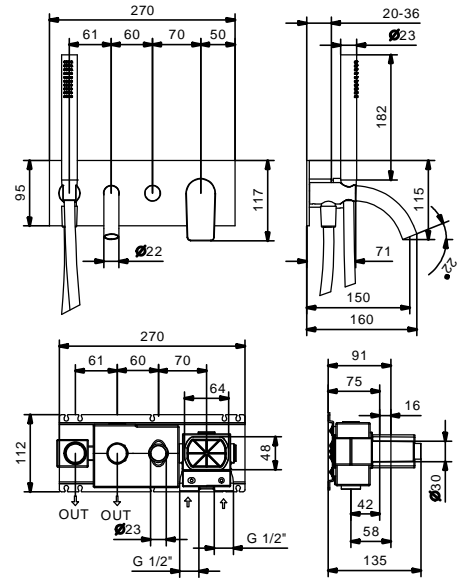

**Art. W046**

91 00 W046

**Art. 8093**

**Shower set**

- FIT handshower
- water plug with showerholder
- round backplate
- 150 cm PVC flexible
- 1/2" inlet

Chrome 86 02 8093  
 Matt Black 86 13 8093

**Art. 8783**

90 02 9349  
90 13 9349

**Art. 9193**

**Flexible**

- Base material: brass
- 150 cm
- Ø 15 mm
- 1/2" conical nut x 1/2" conical nut

Chrome

90 02 9193

**Art. 9671**

**Flexible**

TRADITIONAL CARTRIDGE

**Built-in bathtub mixer**

*\_1/2" inlets*

**V620B+D020A**  
2 outlets

**V621B+D020A**  
2 outlets

**Built-in bathtub mixer**

- spout projection 15 cm
- handle
- **2-way** diverter with turning knob
- FIT handshower
- water plug with showerholder
- 150 cm PVC flexible
- 1/2" inlets

**Built-in bathtub mixer**

- spout projection 20 cm
- handle
- **2-way** diverter with turning knob
- FIT handshower
- water plug with showerholder
- 150 cm PVC flexible
- 1/2" inlets

**Art. V621B**

**Art. D020A**