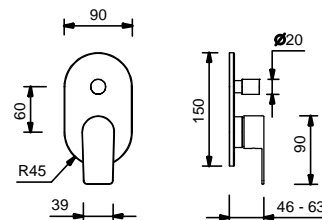

External piece

Chrome 61 02 V922B
Matt Black 61 13 V922B