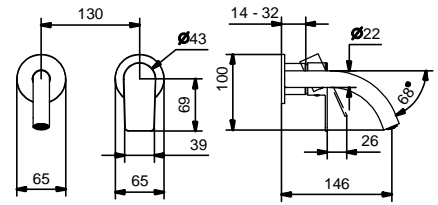

lead $\varnothing$ free

Wall-mount washbasin mixer

- spout projection 15 cm
- handle
- flow restrictor 5 l/min at 3 bar
- 1/2" inlets
- WITHOUT WASTE

Art. V609B

External piece

Chrome 61 02 V609B
Matt Black 61 13 V609B

Art. M011A