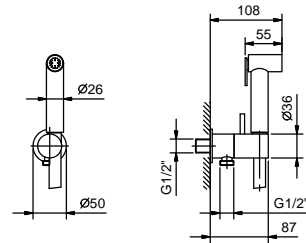

Art. 8486

Double-function hydrobrush

- for WC cleaning
- for personal care if used with a shower mixer
- water plug with showerholder
- stop valve
- Base material: brass
- round backplate
- 120 cm PVC flexible
- 1/2" inlet

N.B. complete finishing list in the section miscellaneous articles at the end of the pricelist

Chrome	91 02 8486
Matt Black	91 13 8486