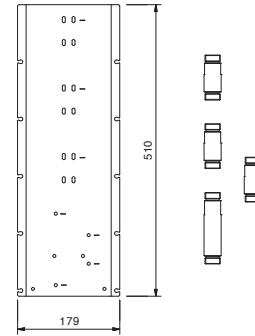

**EXAMPLE OF COMBINATION - 1 OUTLET**

**EXAMPLE OF COMBINATION - 2 OUTLETS**

91 00 W042

Art. W043

OPTIONAL - Easy Fix System

- plate and connections:
- for an easy both horizontal and vertical installation of the thermostatic mixers:
  - to install art- D300A / D391A - **3 outlets**