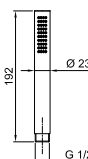

Art. 8093

Shower set

- FIT handshower
- water plug with showerholder
- round backplate
- 150 cm PVC flexible
- 1/2" inlet

Chrome 86 02 8093
Matt Black 86 13 8093

Art. 8783

Handshower

- FIT
- Base material: brass
- flow restrictor 9 l/min
- anti-lime scale system
- check valve

Chrome 90 02 8783
Matt Black 90 13 8783

Art. 8929

Handshower

- DISCO
- Base material: ABS
- Ø 14 cm
- 3 jets: 47 rain nozzles, 8 AIR POWER rain nozzles, 4 massage nozzles
- flow restrictor 12 l/min
- anti-lime scale system
- check valve

Chrome 90 02 8929
Matt Black 90 13 8929

Art. 9323

Water plug

- round backplate
- fixed handshower holder
- connection for flexible with conical nut

Chrome 91 02 9323
Matt Black 91 13 9323