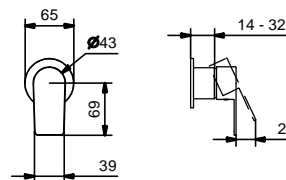

Built-in shower mixer

- handle
- no. 1 1/2" outlet
- 1/2" inlets
- soundproof

Art. V663B

External piece

Chrome 61 02 V663B
Matt Black 61 13 V663B

Art. M063A