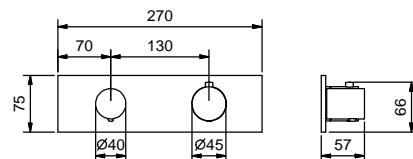

3/4" built-in thermostatic shower mixer

- handles
- **3-way** shut-off diverter with turning knob
- for horizontal installation only
- 3/4" inlets

Art. G573B

External piece

Chrome 87 02 G573B
Matt Black 87 13 G573B

Art. D373A