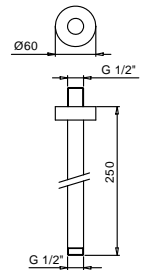

**OPTIONAL Built-in part for plasterboard**

**Art. W046** 91 00 W046

**Art. 8028**

**Shower arm**

- 45 cm long
- round backplate
- wall-mount
- 1/2" inlet

Chrome  
Matt Black

86 02 8028  
86 13 8028

**OPTIONAL Built-in part for plasterboard**

**Art. W046**

91 00 W046

**Art. 9236**

**Shower arm**

- 25 cm long
- round backplate
- ceiling-mount
- 1/2" inlet

Chrome  
Matt Black

86 02 9236  
86 13 9236

**OPTIONAL Built-in part for plasterboard**

**Art. W046**

91 00 W046

**Art. 9237**

**Shower arm**

- 45 cm long
- round backplate
- ceiling-mount
- 1/2" inlet

Chrome  
Matt Black

86 02 9237  
86 13 9237

**OPTIONAL Built-in part for plasterboard**

**Art. W046**

91 00 W046

**Art. 8093**

**Shower set**

- FIT handshower
- water plug with showerholder
- round backplate
- 150 cm PVC flexible
- 1/2" inlet

Chrome 86 02 8093  
 Matt Black 86 13 8093

**Art. 8783**