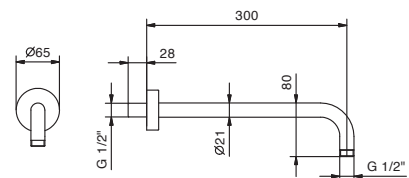

**NOTE: conditions necessary for the correct functioning:  
Minimum Flow Rate: 15 l/m**

Chrome 86 02 8084

**Art. 8027**

**Shower arm**

- 30 cm long
- round backplate
- wall-mount
- 1/2" inlet

Chrome 86 02 8027  
Matt Black 86 13 8027