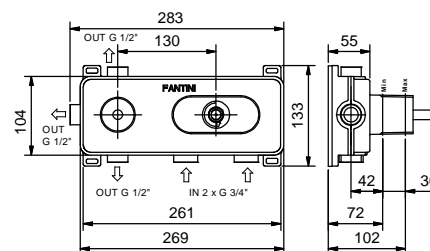

Built-in piece

19 00 D373A

TOTAL PRICE

Chrome
Matt Black

3/4" built-in thermostatic shower mixer

- handle
- 3/4" inlets
- soundproof
- without stop valve **to be ordered separately**

NOTE: the mixer must always be ordered with the stop valve G591B+D391A

Art. G500B