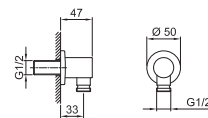

Art. 7034

Water plug

- round backplate
- without shower holder

Chrome
Matt Black

91 02 7034
91 13 7034