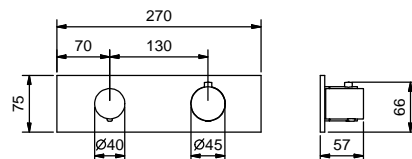

Chrome  
 Matt Black

**3/4" built-in thermostatic shower mixer**

- handles
- no. 1 1/2" outlet
- for horizontal installation only
- 3/4" inlets

Art. G531B

**External piece**

Chrome 87 02 G531B  
 Matt Black 87 13 G531B