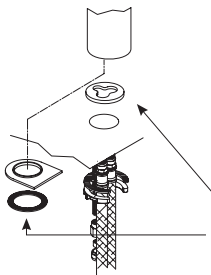

**The MYO mixers are supplied WITH HANDLE.**

All washbasin and bidet mixers are fitted with 5 l/min **flow restrictors**.

**BASINS HOLE SIZE:**

- Washbasin and bidet mixers:

the box includes a cover plate to be placed at the bottom of the mixer as cover for the hole.

If the hole diameter is within MIN 29 mm - MAX 30 mm: **THERE IS NO NEED FOR THE COVER PLATE.**

If the hole diameter is within MIN 30,1 mm - MAX 35 mm: **THE COVER PLATE IS NEEDED.**

**The built-in 3/4" thermostatic shower mixer is available:**