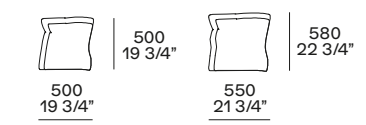

Cuscini opzionali
Optional cushions