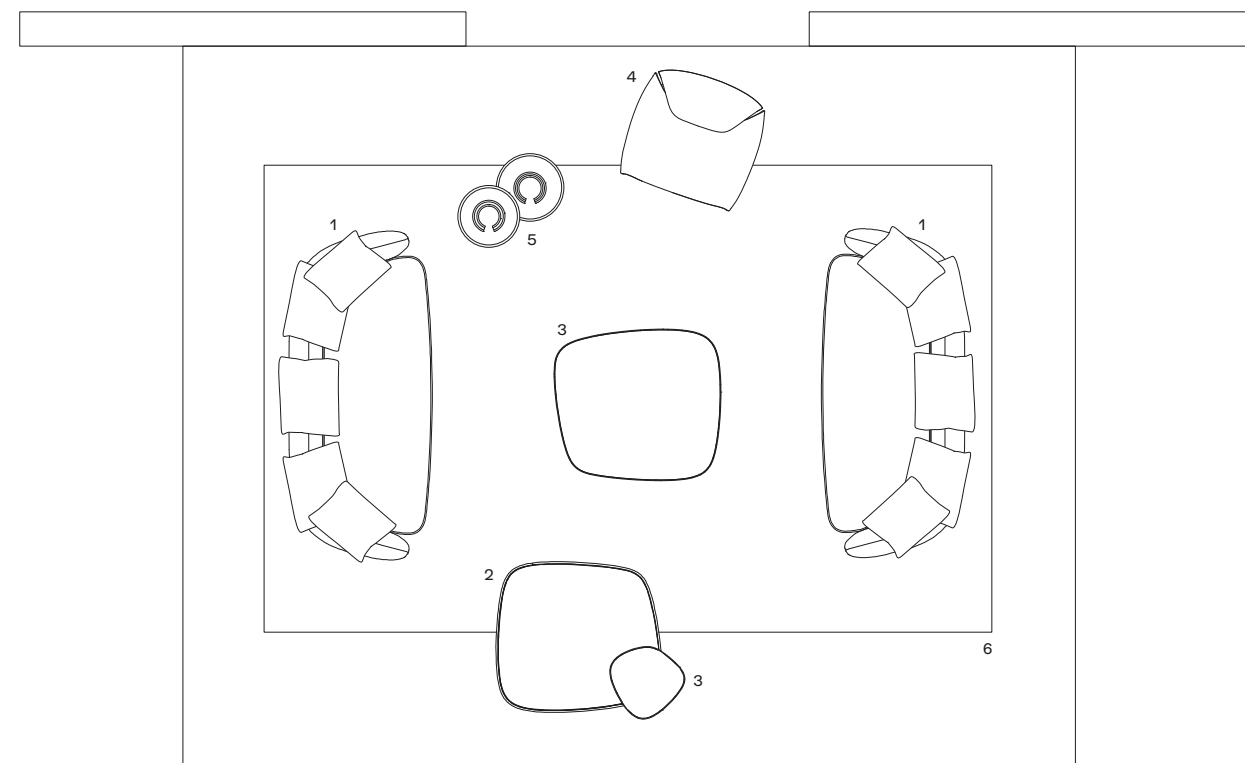

2 Saint-Germain pouf

Rivestimento sfoderabile in pelle Deep 05 cioccolato.

3 Koishi tavolini

Strutture verniciato brunito.
Piano in marmo calacatta oro levigato.
1200x1090 h 270
Piano in olmo nero.
500x500 h 530

4 Le Club poltrona

Rivestimento non sfoderabile in tessuto Brest 12 sabbia.
1940 p 880 h 670

5 Orbit tavolini

Piano e struttura in vetro bronzato, struttura in vetro soffiato.
Ø 440 h 550 - Ø 480 h 460

6 Cannelé tappeto

Dimensioni su misura 3400x5300

1 Saint-Germain sofa

Sofa cover in removable fabric Naxos 17 corda.
Optional cushions in removable fabric Naxos 17 corda, Brest 05 danubio and removable velvet Persia 58 danubio.

2 Saint-Germain pouf

Removable cover in leather Deep 05 cioccolato.

3 Koishi coffee tables

Structures painted brunito.
Top in mat marble calacatta oro.
47 1/4"x43" h 10 3/4"
Top in black elm.
19 3/4"x19 3/4" h 20 3/4"

4 Le Club armchair

Non-removable cover in fabric Brest 12 sabbia.
w 37" d 34 3/4" h 26 1/2"

5 Orbit coffee tables

Top and structure in bronzed glass, structure in blown glass.
Ø 17 1/4" h 21 3/4" - Ø 19" h 18"

6 Cannelé carpet

Customized sizes 133 3/4"x208 3/4"

**Saint-Germain divano
Saint-Germain sofa**

Cuscini opzionali
Optional cushions

**Saint-Germain pouf
Saint-Germain pouf**

**Koishi tavolini
Koishi coffee tables**

**Le Club poltrona
Le Club armchair**

**Orbit tavolini
Orbit coffee tables**

Display 34 mq-sqm