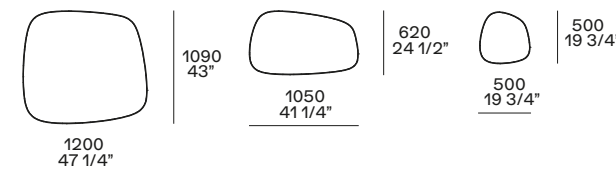

**Koishi tavolini
Koishi coffee tables**

**Le Club poltrona
Le Club armchair**

**Orbit tavolini
Orbit coffee tables**