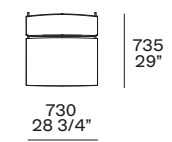

Kay Lounge poltrona Kay Lounge armchair