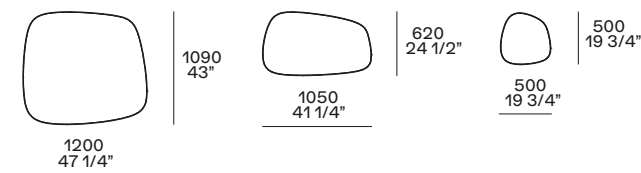

Koishi tavolini Koishi coffee tables

Kay Lounge poltrona Kay Lounge armchair

Orbit tavolini Orbit coffee tables