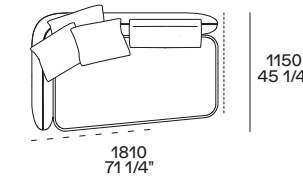

Angolo inclinato sx
Lt angled corner unit