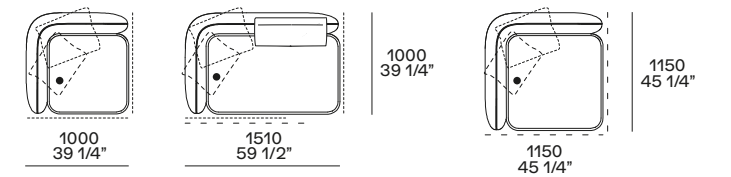

**Chaise longue sx-dx
Lt-rt chaise longue**

**Chaise longue inclinata sx-dx
Lt-rt angled chaise longue**

accostabile solo al terminale inclinato I 2110
to be put only next to the angled end-unit w 83"

**Angolo sx-dx
Lt-rt corner unit**