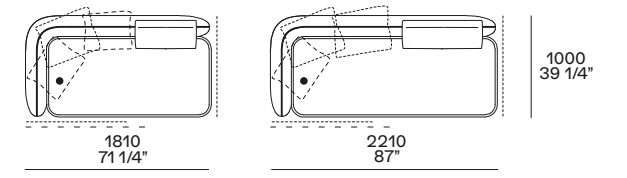

**Chaise longue sx-dx
Lt-rt chaise longue**

**Chaise longue inclinata sx-dx
Lt-rt angled chaise longue**

accostabile solo al terminale inclinato I 2110
to be put only next to the angled end-unit w 83"

**Angolo sx-dx
Lt-rt corner unit**