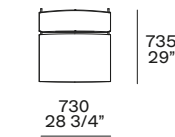

Kay Lounge poltrona
Kay Lounge armchair