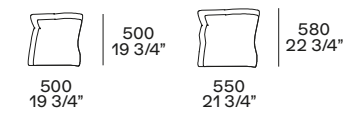

COMPOSITION 01

1 Saint-Germain divano

Rivestimento divano in tessuto sfoderabile Naxos 17 corda.
Cuscini opzionali in tessuto sfoderabile Naxos 17 corda, Brest 05 danubio e velluto sfoderabile Persia 58 danubio.

2 Saint-Germain pouf

Rivestimento sfoderabile in pelle Deep 05 cioccolato.

3 Koishi tavolini

Strutture verniciato brunito.
Piano in marmo calacatta oro levigato.
1200x1090 h 270
Piano in olmo nero.
500x500 h 530

4 Le Club poltrona

Rivestimento non sfoderabile in tessuto Brest 12 sabbia.
1940 p 880 h 670

5 Orbit tavolini

Piano e struttura in vetro bronzato, struttura in vetro soffiato.
Ø 440 h 550 - Ø 480 h 460

6 Cannelé tappeto

Dimensioni su misura 3400x5300

1 Saint-Germain sofa

Sofa cover in removable fabric Naxos 17 corda.
Optional cushions in removable fabric Naxos 17 corda, Brest 05 danubio and removable velvet Persia 58 danubio.

2 Saint-Germain pouf

Removable cover in leather Deep 05 cioccolato.

3 Koishi coffee tables

Structures painted brunito.
Top in mat marble calacatta oro.
47 1/4"x43" h 10 3/4"
Top in black elm.
19 3/4"x19 3/4" h 20 3/4"

4 Le Club armchair

Non-removable cover in fabric Brest 12 sabbia.
w 37" d 34 3/4" h 26 1/2"

5 Orbit coffee tables

Top and structure in bronzed glass, structure in blown glass.
Ø 17 1/4" h 21 3/4" - Ø 19" h 18"

6 Cannelé carpet

Customized sizes 133 3/4"x208 3/4"

**Saint-Germain divano
Saint-Germain sofa**

Cuscini opzionali
Optional cushions