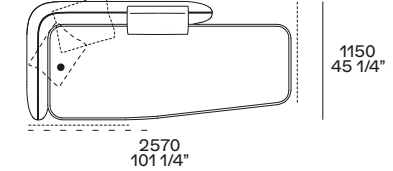

**Angolo penisola sx-dx
Lt-rt peninsula corner unit**