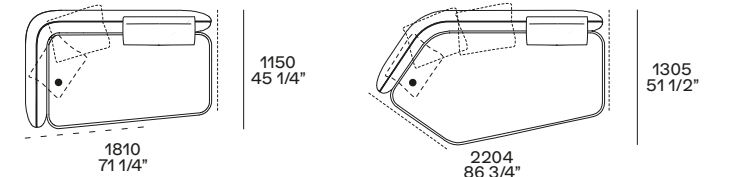

**Angolo inclinato sx-dx
Lt-rt angled corner unit**

accostabile solo al centrale inclinato I 1900 e al terminale inclinato I 2110
to be put next to the angled central unit w 74 3/4" and to the angled end unit w 83" only