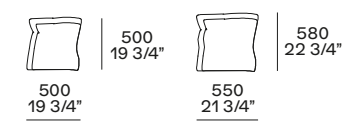

Cuscini opzionali
Optional cushions