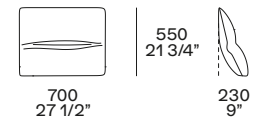

Cuscino poggiatesta opzionale

Optional headrest cushion