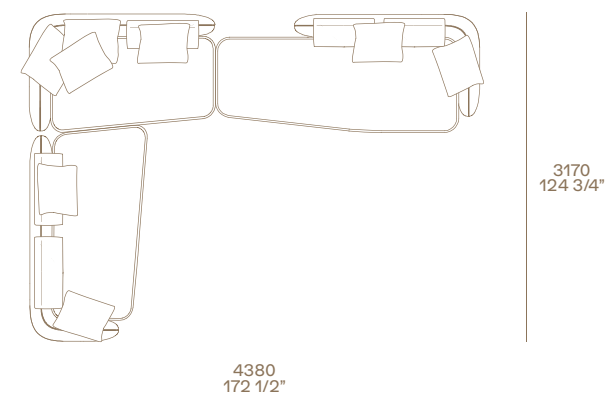

SAINT-GERMAIN

Design Jean-Marie Massaud

Saint-Germain divano

Tessuto sfoderabile Siro 01 bianco.
Cuscini opzionali in tessuto sfoderabile
Brest 11 cioccolato, velluto sfoderabile
Persia 2020 bruciato e Glasgow 01 crema.
Piedini brown nickel opaco.

Koishi tavolini

Strutture verniciato brunito.
Piani in marmo sahara noir levigato finitura
poliestere.
1050x620 - 1200x1090 h 270
Piano in marmo zecevo levigato.
500x500 h 530

Le Club poltrone

Pelle non sfoderabile Silk 06 roccia.
l 940 p 880 h 670

Orbit tavolini

Piano e struttura in vetro bronzato, struttura
in vetro soffiato.
Ø 440 h 550 - Ø 480 h 460

Saint-Germain sofa

Removable fabric Siro 01 bianco.
Optional cushions in removable fabric Brest
11 cioccolato, removable velvet Persia 2020
bruciato and Glasgow 01 crema.
Mat brown nickel feet.

Koishi coffee tables

Structures painted brunito.
Tops in mat marble sahara noir polyester
finish.
41 1/4"x24 1/2" - 47 1/4"x43" h 10 3/4"
Top in mat marble zecevo.
19 3/4"x19 3/4" h 20 3/4"

Le Club armchairs

Non-removable leather Silk 06 roccia.
w 37" d 34 3/4" h 26 1/2"

Orbit coffee tables

Top and structure in bronzed glass, structure
in blown glass.
Ø 17 1/4" h 21 3/4" - Ø 19" h 18"

Saint-Germain divano Saint-Germain sofa