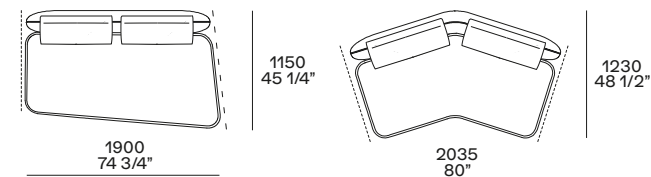

**Centrale inclinato sx-dx
Lt-rt angled central unit**

anche uso terminale
also used as end unit