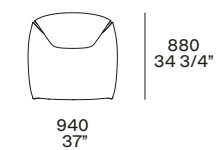

**Le Club poltrona
Le Club armchair**