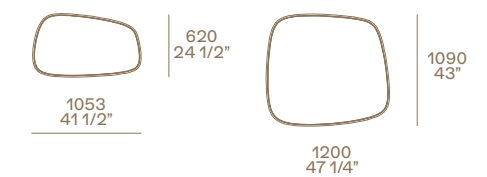

Cuscini opzionali
Optional cushions

Angolo penisola inclinato dx
Rt angled peninsula corner unit