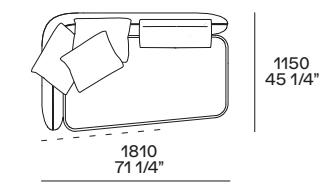

Angolo inclinato sx
Lt angled corner unit