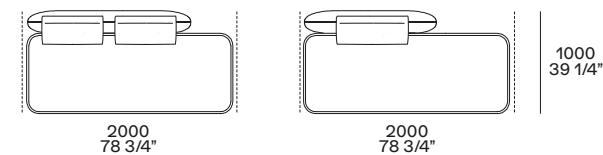

**Penisola sx-dx
Lt-rt peninsula**

anche uso centrale o angolare
also used as central or corner unit