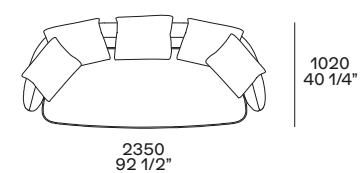

COMPOSITION 01

1 Saint-Germain divano

Rivestimento divano in tessuto sfoderabile Naxos 17 corda.
Cuscini opzionali in tessuto sfoderabile Naxos 17 corda, Brest 05 danubio e velluto sfoderabile Persia 58 danubio.

2 Saint-Germain pouf

Rivestimento sfoderabile in pelle Deep 05 cioccolato.

3 Koishi tavolini

Strutture verniciato brunito.
Piano in marmo calacatta oro levigato.
1200x1090 h 270
Piano in olmo nero.
500x500 h 530

4 Le Club poltrona

Rivestimento non sfoderabile in tessuto Brest 12 sabbia.
1940 p 880 h 670

5 Orbit tavolini

Piano e struttura in vetro bronzato, struttura in vetro soffiato.
Ø 440 h 550 - Ø 480 h 460

6 Cannelé tappeto

Dimensioni su misura 3400x5300

1 Saint-Germain sofa

Sofa cover in removable fabric Naxos 17 corda.
Optional cushions in removable fabric Naxos 17 corda, Brest 05 danubio and removable velvet Persia 58 danubio.

2 Saint-Germain pouf

Removable cover in leather Deep 05 cioccolato.

3 Koishi coffee tables

Structures painted brunito.
Top in mat marble calacatta oro.
47 1/4"x43" h 10 3/4"
Top in black elm.
19 3/4"x19 3/4" h 20 3/4"

4 Le Club armchair

Non-removable cover in fabric Brest 12 sabbia.
w 37" d 34 3/4" h 26 1/2"

5 Orbit coffee tables

Top and structure in bronzed glass, structure in blown glass.
Ø 17 1/4" h 21 3/4" - Ø 19" h 18"

6 Cannelé carpet

Customized sizes 133 3/4"x208 3/4"

**Saint-Germain divano
Saint-Germain sofa**

Cuscini opzionali
Optional cushions