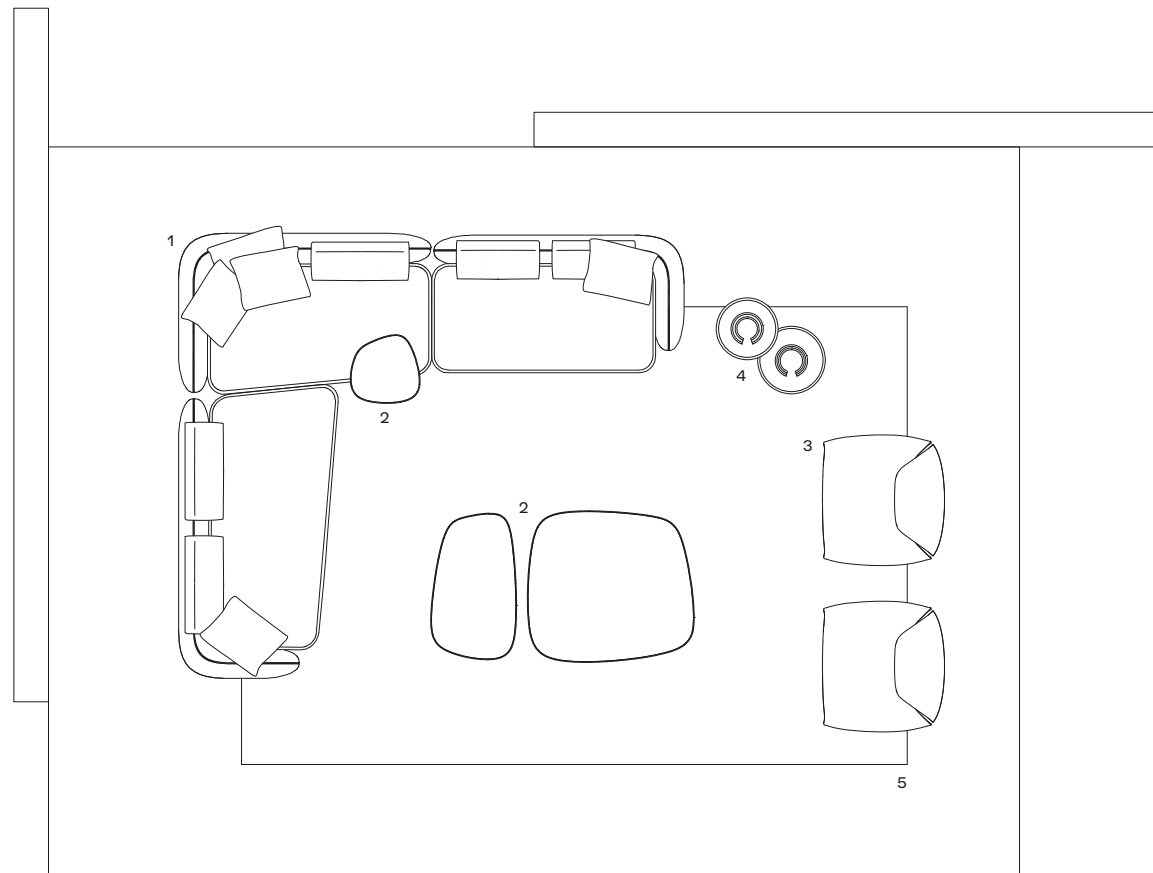

COMPOSITION 06

1 Saint-Germain divano

Rivestimento divano e cuscini schienale in tessuto sfoderabile Siro 01 bianco. Cuscini opzionali in tessuto sfoderabile Brest 11 cioccolato e velluto sfoderabile Persia 2002 bruciato. Composizione l 3610 p 3180

1 Saint-Germain sofa

Sofa and backrest cushions cover in removable fabric Siro 01 bianco. Optional cushions in removable fabric Brest 11 cioccolato and removable velvet Persia 2002 bruciato. Composition w 142 1/4" d 125 1/4"

2 Koishi tavolini

Strutture verniciato brunito. Piano in marmo zecevo levigato. 1200x1090 h 270
Piano in olmo nero. 1050x620 h 270
Piano in vetro blu riflettente. 500x500 h 530

2 Koishi coffee tables

Structures painted brunito. Top in mat marble zecevo. 47 1/4"x43" h 10 3/4"
Top in black elm. 41 1/4"x24 1/2" h 10 3/4"
Top in blu reflecting glass. 19 3/4"x19 3/4" h 20 3/4"

3 Le Club poltrone

Rivestimento non sfoderabile in pelle Silk 10 terracotta. l 940 p 880 h 670

3 Le Club armchairs

Non-removable cover in leather Silk 10 terracotta. w 37" d 34 3/4" h 26 1/2"

4 Orbit tavolini

Piano e struttura in vetro bronzato, struttura in vetro soffiato. Ø 440 h 550 - Ø 480 h 460

4 Orbit coffee tables

Top and structure in bronzed glass, structure in blown glass. Ø 17 1/4" h 21 3/4" - Ø 19" h 18"

5 Relief tappeto

Colore cammello. Dimensioni su misura 3300x4800

5 Relief carpet

Colour cammello. Customized sizes 130"x189"

Display 37 mq-sqm

**Saint-Germain divano
Saint-Germain sofa**

**Koishi tavolini
Koishi coffee tables**

**Le Club poltrona
Le Club armchair**

**Orbit tavolini
Orbit coffee tables**