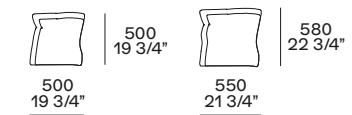

Cuscini opzionali
Optional cushions