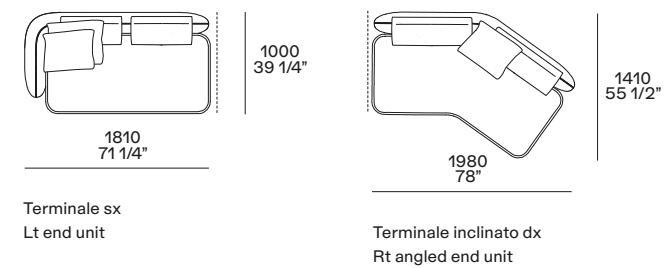

2 Koishi tavolini

Strutture verniciato brunito. Piano in marmo zecevo levigato. 1200x1090 h 270
Piano in olmo nero. 1050x620 h 270
Piano in vetro blu riflettente. 500x500 h 530

3 Kay Lounge poltrona

Rivestimento non sfoderabile in pelle Hairy bianco/nero e struttura in cromo satinato. l 730 p 735 h 675

4 Orbit tavolini

Piano e struttura in vetro bronzato, struttura in vetro soffiato. Ø 440 h 550 - Ø 480 h 460

5 Relief tappeto

Colore perla. Dimensioni su misura 3900x5300

1 Saint-Germain sofa

Sofa and backrest cushions cover in removable leather Silk 10 terracotta. Optional cushions in removable velvet Glasgow 03 carbone and removable leather Silk 10 terracotta. Composition w 148 3/4" d 55 1/2"

2 Koishi coffee tables

Structures painted brunito. Top in mat marble zecevo. 47 1/4"x43" h 10 3/4"
Top in black elm. 41 1/4"x24 1/2" h 10 3/4"
Top in blu reflecting glass. 19 3/4"x19 3/4" h 20 3/4"

3 Kay Lounge armchairs

Non-removable cover in leather Hairy bianco/nero and structure in satin chrome. w 28 3/4" d 29" h 26 1/2"

4 Orbit coffee tables

Top and structure in bronzed glass, structure in blown glass. Ø 17 1/4" h 21 3/4" - Ø 19" h 18"

5 Relief carpet

Colour perla. Customized sizes 153 1/2"x208 3/4"

Saint-Germain divano Saint-Germain sofa