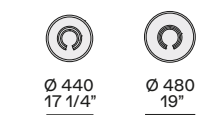

Orbit tavolini
Orbit coffee tables

Display 32 mq-sqm