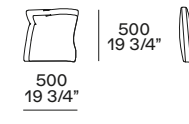

Cuscini opzionali

Optional cushions