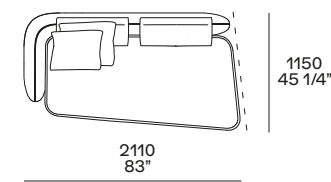

COMPOSITION 03

1 Saint-Germain divano

Rivestimento divano e cuscini schienale in tessuto sfoderabile Brest 04 pepe. Cuscini opzionali in tessuto sfoderabile Brest 04 pepe e pelle sfoderabile Silk 08 nero. Composizione l 3180 p 1810

1 Saint-Germain sofa

Sofa and backrest cushions cover in removable fabric Brest 04 pepe. Optional cushions in removable fabric Brest 04 pepe and removable leather Silk 08 nero. Composition w 125 1/4" d 71 1/4"

2 Koishi tavolini

Strutture verniciato champagne opaco. Piano in pietra ebano spatolata. 1200x1090 h 270. Piano in vetro blu riflettente. 500x500 h 530

2 Koishi coffee tables

Structures mat painted champagne. Top in spatula-finish ebony stone. 47 1/4"x43" h 10 3/4". Top in blu reflecting glass. 19 3/4"x19 3/4" h 20 3/4"

3 Kay Lounge poltrone

Rivestimento non sfoderabile in pelle Hairy cappuccino e struttura verniciato brown nickel opaco. l 730 p 735 h 675

3 Kay Lounge armchairs

Non-removable cover in leather Hairy cappuccino and structure painted mat brown nickel. w 28 3/4" d 29" h 26 1/2"

4 Orbit tavolini

Piano e struttura in vetro bronzato, struttura in vetro soffiato. Ø 440 h 550 - Ø 480 h 460

4 Orbit coffee tables

Top and structure in bronzed glass, structure in blown glass. Ø 17 1/4" h 21 3/4" - Ø 19" h 18"

5 Plain tappeto

Colore tortora. Dimensioni su misura 4000x5300

5 Plain carpet

Colour tortora. Customized sizes 157 1/2"x208 3/4"

Saint-Germain divano
Saint-Germain sofa

Terminale inclinato sx
Lt angled end unit