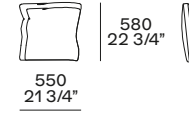

Cuscini opzionali

Optional cushions