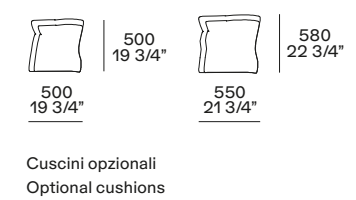

2 Koishi tavolini

Strutture verniciato brunito. Piano in marmo zecevo levigato. 1200x1090 h 270
Piano in olmo nero. 1050x620 h 270
Piano in vetro blu riflettente. 500x500 h 530

3 Kay Lounge poltrona

Rivestimento non sfoderabile in pelle Hairy bianco/nero e struttura in cromo satinato. l 730 p 735 h 675

4 Orbit tavolini

Piano e struttura in vetro bronzato, struttura in vetro soffiato. Ø 440 h 550 - Ø 480 h 460

5 Relief tappeto

Colore perla. Dimensioni su misura 3900x5300

1 Saint-Germain sofa

Sofa and backrest cushions cover in removable leather Silk 10 terracotta. Optional cushions in removable velvet Glasgow 03 carbone and removable leather Silk 10 terracotta. Composition w 148 3/4" d 55 1/2"

2 Koishi coffee tables

Structures painted brunito. Top in mat marble zecevo. 47 1/4"x43" h 10 3/4"
Top in black elm. 41 1/4"x24 1/2" h 10 3/4"
Top in blu reflecting glass. 19 3/4"x19 3/4" h 20 3/4"

3 Kay Lounge armchairs

Non-removable cover in leather Hairy bianco/nero and structure in satin chrome. w 28 3/4" d 29" h 26 1/2"

4 Orbit coffee tables

Top and structure in bronzed glass, structure in blown glass. Ø 17 1/4" h 21 3/4" - Ø 19" h 18"

5 Relief carpet

Colour perla. Customized sizes 153 1/2"x208 3/4"

Saint-Germain divano Saint-Germain sofa