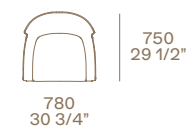

Gentleman Relax poltrona Gentleman Relax armchair