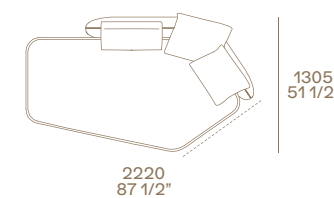

SAINT-GERMAIN

Design Jean-Marie Massaud

Saint-Germain divano

Tessuto sfoderabile Agadir 03 pepe.
Cuscini opzionali in tessuto sfoderabile
Nancy 100 cenere e velluto sfoderabile
Persia 1404 carbone.
Piedini brown nickel opaco.

Koishi tavolini

Strutture verniciato champagne opaco.
Piani in marmo zecevo levigato.
1050x620 - 1200x1090 h 270
500x500 h 530
Piano in vetro blu riflettente.
500x500 h 530

Orbit tavolino

Piano e struttura in vetro bronzato, struttura
in vetro soffiato.
Ø 480 h 460

New York pouf

Velluto sfoderabile Persia 1404 carbone.
Piedini brown nickel lucido.
Ø 530 h 460

Le Club poltrone

Pelle non sfoderabile Silk 01 crema.
l 940 p 880 h 670

Saint-Germain sofa

Removable fabric Agadir 03 pepe.
Optional cushions in removable fabric
Nancy 100 cenere and removable velvet
Persia 1404 carbone.
Mat brown nickel feet.

Koishi coffee tables

Structures painted mat champagne.
Tops in mat marble zecevo.
41 1/4"x24 1/2" - 47 1/4"x43" h 10 3/4"
19 3/4"x19 3/4" h 20 3/4"
Top in blu reflecting glass.
19 3/4"x19 3/4" h 20 3/4"

Orbit coffee table

Top and structure in bronzed glass, structure
in blown glass.
Ø 19" h 18"

New York pouf

Removable velvet Persia 1404 carbone.
Glossy brown nickel feet.
Ø 20 3/4" h 18"

Le Club armchairs

Non-removable leather Silk 01 crema.
w 37" d 34 3/4" h 26 1/2"

Saint-Germain divano Saint-Germain sofa

Angolo penisola inclinato dx
Rt angled peninsula corner unit