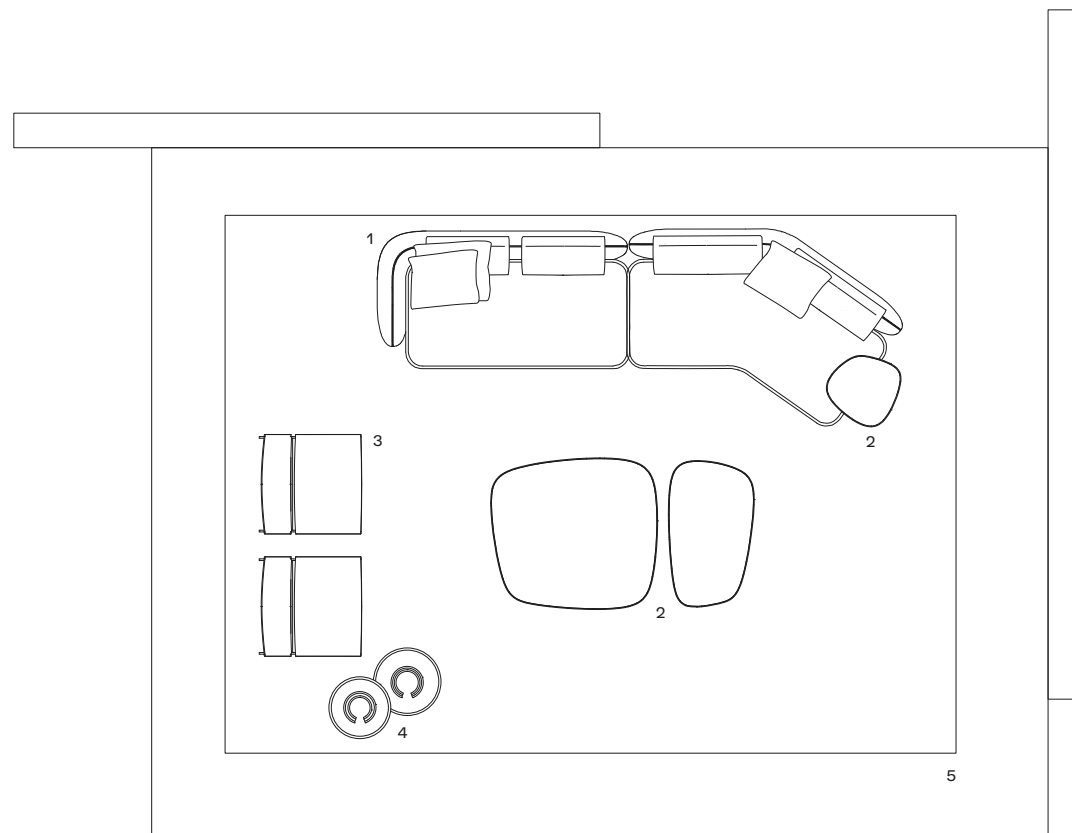

Display 32 mq-sqm