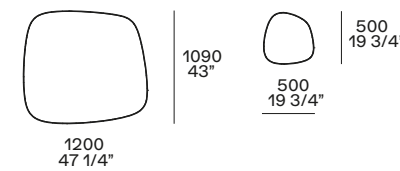

Koishi tavolini
Koishi coffee tables

Kay Lounge poltrona
Kay Lounge armchair

Orbit tavolini
Orbit coffee tables