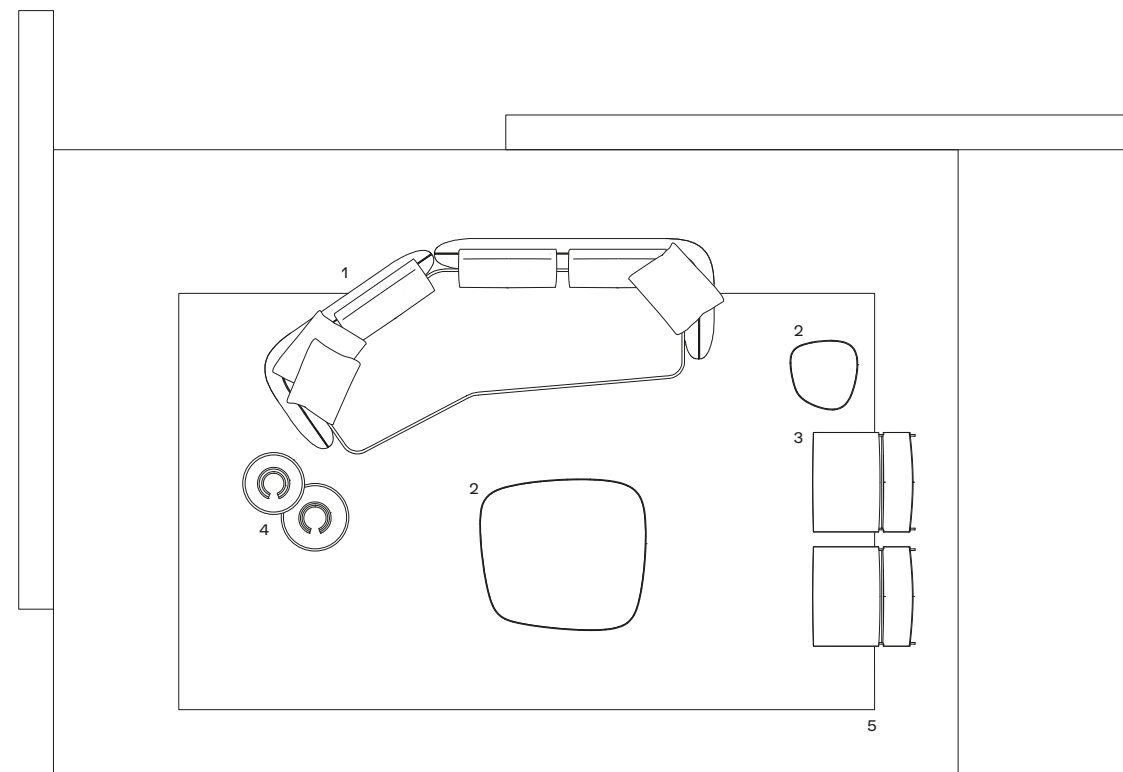

2 Koishi tavolini
Strutture verniciato champagne opaco. Piano in marmo zecevo levigato. 1200x1090 h 270
Piano in vetro blu riflettente. 500x500 h 530

3 Kay Lounge poltrone
Rivestimento non sfoderabile in cuoio 02 nero e struttura in cromo satinato. l 730 p 735 h 675

4 Orbit tavolini
Piano e struttura in vetro bronzato, struttura in vetro soffiato. Ø 440 h 550 - Ø 480 h 460

5 Relief tappeto
Colore tortora.
Dimensioni su misura 3000x5000

1 Saint-Germain Boomerang sofa
Cover of sofa and backrest cushions in removable fabric Arcadia 02 sabbia. Optional cushions in removable velvet Tebe 06 giada.
w 126"d 60 1/2"

2 Koishi coffee tables
Structures painted mat champagne. Top in mat marble zecevo. 47 1/4"x43" h 10 3/4"
Top in blu reflecting glass. 19 3/4"x19 3/4" h 20 3/4"

3 Kay Lounge armchairs
Non-removable cover in hide 02 nero and satin chrome structure. w 28 3/4" d 29" h 26 1/2"

4 Orbit coffee tables
Top and structure in bronzed glass, structure in blown glass. Ø 17 1/4" h 21 3/4" - Ø 19" h 18"

5 Relief carpet
Colour tortora.
Customized sizes 118"x196 3/4"

Saint-Germain Boomerang divano Saint-Germain Boomerang sofa

Divano sx
Lt sofa

Cuscini opzionali
Optional cushions

Koishi tavolini Koishi coffee tables

Kay Lounge poltrona Kay Lounge armchair

Orbit tavolini Orbit coffee tables

Display 30 mq-sqm