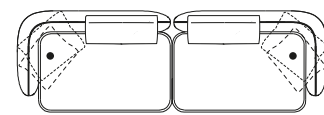

Cuscino schienale in poliuretano espanso e piuma, larghezza mm 600-700-800.

Cuscino poggiatesta opzionale in strutturato e piuma, larghezza mm 700.

Cuscini opzionali in tela cotone e piuma.

Piedini regolabili in metallo verniciato brown nickel opaco.

Rivestimento sfoderabile in tessuto o pelle.

Tavolino terminale o da inserire tra due elementi solo con la profondità della seduta di 790 (profondità divano 1000). Struttura

tavolino in metallo verniciato brunito o champagne opaco; piano in olmo nero, rovere gold, vetro blu riflettente, pietra ebano spatolata o sei marmi levigati e sei lucidi.

Structure in wood and wood by-products.

Backrest in flexible moulded polyurethane, seat cushion in multi-density polyurethane foam, pre-cover in cotton canvas and down.

Fixed backrest cushion in polyurethane foam and down, width 23 1/2"-27 1/2"-31 1/2"

Optional structural headrest cushion in down, width 27 1/2".

Optional cushions in cotton canvas and down.

Levelling feet in painted metal mat brown nickel.

Removable cover in fabric or leather.

End or central coffee table inserted between

two elements only available with seat

depth 31" (sofa depth 39 1/4"). Structure

coffee table in metal painted brunito or mat

champagne; top in black elm, gold oak, blu

reflecting glass, ebony stone with spatula

finish or six mat and six glossy marbles.

Esempi divani composti

Examples of modular sofas