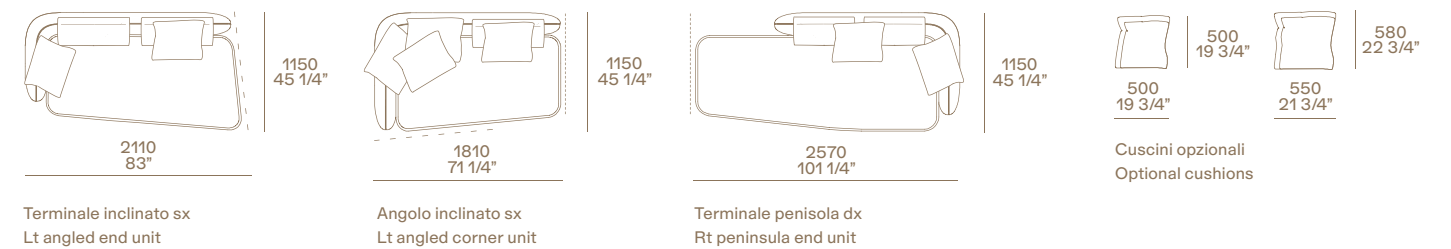

SAINT-GERMAIN

Design Jean-Marie Massaud

Saint-Germain divano

Tessuto sfoderabile Siro 01 bianco.
Cuscini opzionali in tessuto sfoderabile
Brest 11 cioccolato, velluto sfoderabile
Persia 2020 bruciato e Glasgow 01 crema.
Piedini brown nickel opaco.

Koishi tavolini

Strutture verniciato brunito.
Piani in marmo sahara noir levigato finitura
poliestere.
1050x620 - 1200x1090 h 270
Piano in marmo zecevo levigato.
500x500 h 530

Le Club poltrone

Pelle non sfoderabile Silk 06 roccia.
l 940 p 880 h 670

Orbit tavolini

Piano e struttura in vetro bronzato, struttura
in vetro soffiato.
Ø 440 h 550 - Ø 480 h 460

Saint-Germain sofa

Removable fabric Siro 01 bianco.
Optional cushions in removable fabric Brest
11 cioccolato, removable velvet Persia 2020
bruciato and Glasgow 01 crema.
Mat brown nickel feet.

Koishi coffee tables

Structures painted brunito.
Tops in mat marble sahara noir polyester
finish.
41 1/4"x24 1/2" - 47 1/4"x43" h 10 3/4"
Top in mat marble zecevo.
19 3/4"x19 3/4" h 20 3/4"

Le Club armchairs

Non-removable leather Silk 06 roccia.
w 37" d 34 3/4" h 26 1/2"

Orbit coffee tables

Top and structure in bronzed glass, structure
in blown glass.
Ø 17 1/4" h 21 3/4" - Ø 19" h 18"

Saint-Germain divano Saint-Germain sofa

Koishi tavolini Koishi coffee tables

Orbit tavolini Orbit coffee tables

Le Club poltrona Le Club armchair