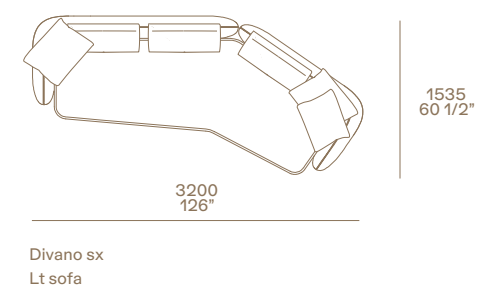

Saint-Germain Boomerang divano Saint-Germain Boomerang sofa

Divano sx
Lt sofa

Saint-Germain pouf Saint-Germain poufs