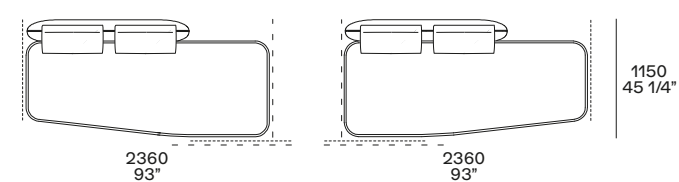

**Penisola sx-dx
Lt-rt peninsula**

anche uso centrale o angolare
also used as central or corner unit