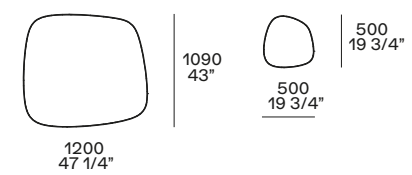

Koishi tavolini Koishi coffee tables

Kay Lounge poltrona Kay Lounge armchair

Orbit tavolini Orbit coffee tables