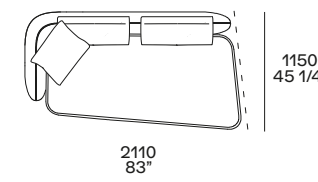

**Saint-Germain divano
Saint-Germain sofa**

Terminale inclinato sx
Lt angled end unit