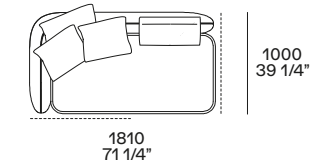

Angolo sx
Lt corner unit