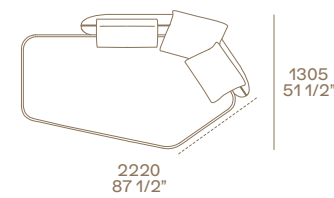

Cuscini opzionali
Optional cushions

Angolo penisola inclinato dx
Rt angled peninsula corner unit