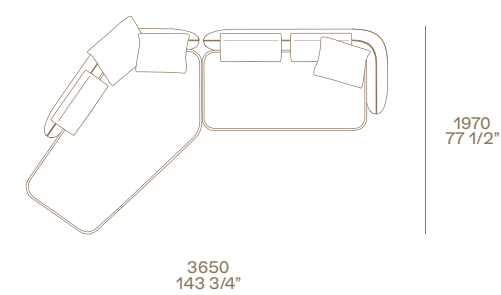

SAINT-GERMAIN

Design Jean-Marie Massaud

Saint-Germain divano

Tessuto sfoderabile Agadir 03 pepe.
Cuscini opzionali in tessuto sfoderabile
Nancy 100 cenere e velluto sfoderabile
Persia 1404 carbone.
Piedini brown nickel opaco.

Koishi tavolini

Strutture verniciato champagne opaco.
Piani in marmo zecevo levigato.
1050x620 - 1200x1090 h 270
500x500 h 530
Piano in vetro blu riflettente.
500x500 h 530

Orbit tavolino

Piano e struttura in vetro bronzato, struttura
in vetro soffiato.
Ø 480 h 460

New York pouf

Velluto sfoderabile Persia 1404 carbone.
Piedini brown nickel lucido.
Ø 530 h 460

Le Club poltrone

Pelle non sfoderabile Silk 01 crema.
l 940 p 880 h 670

Saint-Germain sofa

Removable fabric Agadir 03 pepe.
Optional cushions in removable fabric
Nancy 100 cenere and removable velvet
Persia 1404 carbone.
Mat brown nickel feet.

Koishi coffee tables

Structures painted mat champagne.
Tops in mat marble zecevo.
41 1/4"x24 1/2" - 47 1/4"x43" h 10 3/4"
19 3/4"x19 3/4" h 20 3/4"
Top in blu reflecting glass.
19 3/4"x19 3/4" h 20 3/4"

Orbit coffee table

Top and structure in bronzed glass, structure
in blown glass.
Ø 19" h 18"

New York pouf

Removable velvet Persia 1404 carbone.
Glossy brown nickel feet.
Ø 20 3/4" h 18"

Le Club armchairs

Non-removable leather Silk 01 crema.
w 37" d 34 3/4" h 26 1/2"

Saint-Germain divano Saint-Germain sofa

Angolo penisola inclinato dx
Rt angled peninsula corner unit

Terminale dx
Rt end unit

Cuscini opzionali
Optional cushions