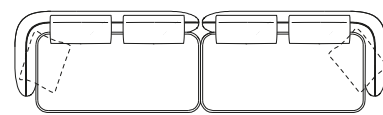

Cuscino schienale in poliuretano espanso e piuma, larghezza mm 600-700-800.

Cuscino poggiatesta opzionale in strutturato e piuma, larghezza mm 700.

Cuscini opzionali in tela cotone e piuma.

Piedini regolabili in metallo verniciato brown nickel opaco.

Rivestimento sfoderabile in tessuto o pelle.

Tavolino terminale o da inserire tra due elementi solo con la profondità della seduta di 790 (profondità divano 1000). Struttura

tavolino in metallo verniciato brunito o champagne opaco; piano in olmo nero, rovere gold, vetro blu riflettente, pietra ebano spatolata o sei marmi levigati e sei lucidi.

Structure in wood and wood by-products.

Backrest in flexible moulded polyurethane, seat cushion in multi-density polyurethane foam, pre-cover in cotton canvas and down.

Fixed backrest cushion in polyurethane foam and down, width 23 1/2"-27 1/2"-31 1/2"

Optional structural headrest cushion in down, width 27 1/2".

Optional cushions in cotton canvas and down.

Levelling feet in painted metal mat brown nickel.

Removable cover in fabric or leather.

End or central coffee table inserted between

two elements only available with seat

depth 31" (sofa depth 39 1/4"). Structure

coffee table in metal painted brunito or mat

champagne; top in black elm, gold oak, blu

reflecting glass, ebony stone with spatula

finish or six mat and six glossy marbles.

Esempi divani composti

Examples of modular sofas