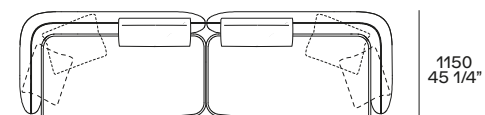

Cuscino schienale in poliuretano espanso e piuma, larghezza mm 600-700-800.

Cuscino poggiatesta opzionale in strutturato e piuma, larghezza mm 700.

Cuscini opzionali in tela cotone e piuma.

Piedini regolabili in metallo verniciato brown nickel opaco.

Rivestimento sfoderabile in tessuto o pelle.

Tavolino terminale o da inserire tra due elementi solo con la profondità della seduta di 790 (profondità divano 1000). Struttura

tavolino in metallo verniciato brunito o champagne opaco; piano in olmo nero, rovere gold, vetro blu riflettente, pietra ebano spatolata o sei marmi levigati e sei lucidi.

Structure in wood and wood by-products.

Backrest in flexible moulded polyurethane, seat cushion in multi-density polyurethane foam, pre-cover in cotton canvas and down.

Fixed backrest cushion in polyurethane foam and down, width 23 1/2"-27 1/2"-31 1/2"

Optional structural headrest cushion in down, width 27 1/2".

Optional cushions in cotton canvas and down.

Levelling feet in painted metal mat brown nickel.

Removable cover in fabric or leather.

End or central coffee table inserted between

two elements only available with seat

depth 31" (sofa depth 39 1/4"). Structure

coffee table in metal painted brunito or mat

champagne; top in black elm, gold oak, blu

reflecting glass, ebony stone with spatula

finish or six mat and six glossy marbles.

Esempi divani composti

Examples of modular sofas