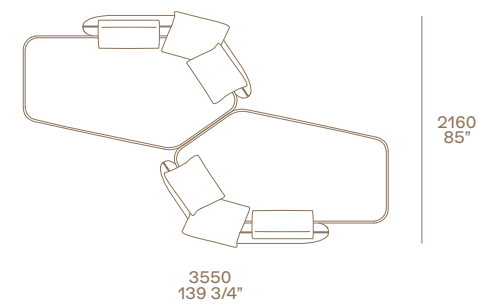

Saint-Germain pouf

Pelle sfoderabile Nabuk 06 mastice.
1053x620 h 315
Tessuto sfoderabile Siro 01 bianco.
1200x1090 h 315
Piedini brown nickel opaco.

Koishi tavolino

Struttura verniciato brunito.
Piano in marmo zecevo levigato.
500x500 h 530

New York pouf

Velluto sfoderabile Persia 1404 carbone.
Ø 530 h 460
Pelle non sfoderabile Deep 03 salvia.
1220x520 h 410
Piedini brown nickel lucido.

Gentleman Relax poltrona

Tessuto sfoderabile Siro 02 lino.
Basamento brown nickel lucido.
l 780 p 750 h 870

Saint-Germain sofa

Removable fabric Brest 02 salvia.
Optional cushions in removable velvet
Tebe 07 oliva.
Mat brown nickel feet.

Saint-Germain Boomerang sofa

Removable leather Nabuk 06 mastice.
Optional cushions in removable fabric
Brest 05 danubio and removable velvet
Glasgow 04 avio.
Mat brown nickel feet.

Saint-Germain poufs

Removable leather Nabuk 06 mastice.
41 1/2"x24 1/2" h 12 1/2"
Removable fabric Siro 01 bianco.
47 1/4"x43" h 12 1/2"
Mat brown nickel feet.

Koishi coffee table

Structure painted brunito.
Top in mat marble zecevo.
19 3/4"x19 3/4" h 20 3/4"

New York poufs

Removable velvet Persia 1404 carbone.
Ø 20 3/4" h 18"
Non-removable leather Deep 03 salvia.
48"x20 1/2" h 16 1/4"
Glossy brown nickel feet.

Gentleman Relax armchair

Removable fabric Siro 02 lino.
Base glossy brown nickel.
w 30 3/4" d 29 1/2" h 34 1/4"

Saint-Germain divano Saint-Germain sofa