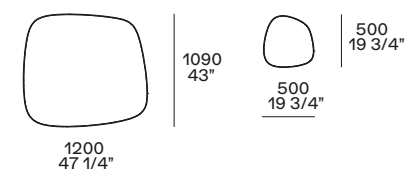

**Koishi tavolini
Koishi coffee tables**