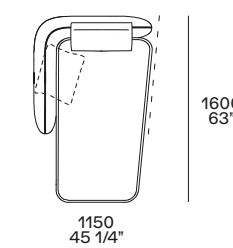

**Chaise longue inclinata sx-dx
Lt-rt angled chaise longue**

accostabile solo al terminale inclinato I 2110
to be put only next to the angled end-unit w 83"