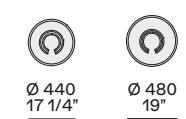

Orbit tavolini Orbit coffee tables

Display 30 mq-sqm