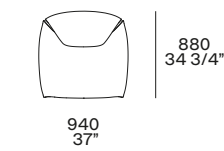

**Le Club poltrona
Le Club armchair**