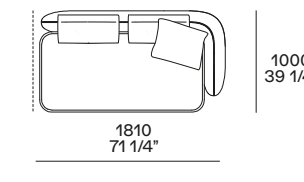

Terminale dx
Rt end unit