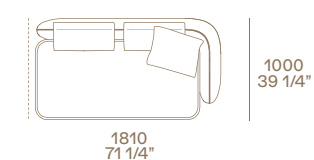

Terminale dx
Rt end unit