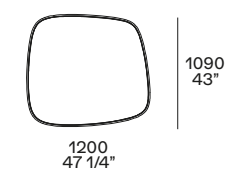

**Saint-Germain pouf
Saint-Germain pouf**