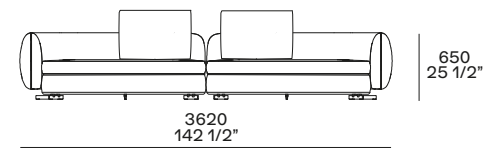

Cuscino schienale in poliuretano espanso e piuma, larghezza mm 600-700-800.

Cuscino poggiatesta opzionale in strutturato e piuma, larghezza mm 700.

Cuscini opzionali in tela cotone e piuma.

Piedini regolabili in metallo verniciato brown nickel opaco.

Rivestimento sfoderabile in tessuto o pelle.

Tavolino terminale o da inserire tra due elementi solo con la profondità della seduta di 790 (profondità divano 1000). Struttura

tavolino in metallo verniciato brunito o champagne opaco; piano in olmo nero, rovere gold, vetro blu riflettente, pietra ebano spatolata o sei marmi levigati e sei lucidi.

Structure in wood and wood by-products.

Backrest in flexible moulded polyurethane, seat cushion in multi-density polyurethane foam, pre-cover in cotton canvas and down.

Fixed backrest cushion in polyurethane foam and down, width 23 1/2"-27 1/2"-31 1/2"

Optional structural headrest cushion in down, width 27 1/2".

Optional cushions in cotton canvas and down.

Levelling feet in painted metal mat brown nickel.

Removable cover in fabric or leather.

End or central coffee table inserted between

two elements only available with seat

depth 31" (sofa depth 39 1/4"). Structure

coffee table in metal painted brunito or mat

champagne; top in black elm, gold oak, blu

reflecting glass, ebony stone with spatula

finish or six mat and six glossy marbles.

Esempi divani composti

Examples of modular sofas