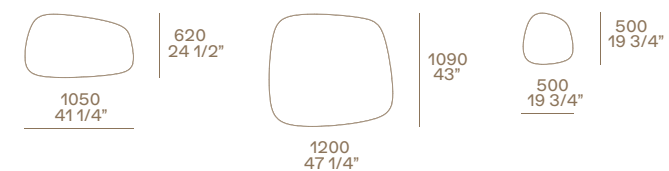

Koishi tavolini Koishi coffee tables

Orbit tavolini Orbit coffee tables

Le Club poltrona Le Club armchair