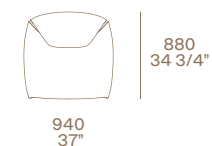

Le Club poltrona Le Club armchair