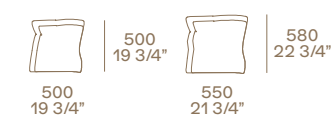

SAINT-GERMAIN

Design Jean-Marie Massaud

Saint-Germain divano

Tessuto sfoderabile Brest 02 salvia.
Cuscini opzionali in velluto sfoderabile
Tebe 07 oliva.
Piedini brown nickel opaco.

Saint-Germain Boomerang divano

Pelle sfoderabile Nabuk 06 mastice.
Cuscini opzionali in tessuto sfoderabile
Brest 05 danubio e velluto sfoderabile
Glasgow 04 avio.
Piedini brown nickel opaco.

Saint-Germain pouf

Pelle sfoderabile Nabuk 06 mastice.
1053x620 h 315
Tessuto sfoderabile Siro 01 bianco.
1200x1090 h 315
Piedini brown nickel opaco.

Koishi tavolino

Struttura verniciato brunito.
Piano in marmo zecevo levigato.
500x500 h 530

New York pouf

Velluto sfoderabile Persia 1404 carbone.
Ø 530 h 460
Pelle non sfoderabile Deep 03 salvia.
1220x520 h 410
Piedini brown nickel lucido.

Gentleman Relax poltrona

Tessuto sfoderabile Siro 02 lino.
Basamento brown nickel lucido.
l 780 p 750 h 870

Saint-Germain sofa

Removable fabric Brest 02 salvia.
Optional cushions in removable velvet
Tebe 07 oliva.
Mat brown nickel feet.

Saint-Germain Boomerang sofa

Removable leather Nabuk 06 mastice.
Optional cushions in removable fabric
Brest 05 danubio and removable velvet
Glasgow 04 avio.
Mat brown nickel feet.

Saint-Germain poufs

Removable leather Nabuk 06 mastice.
41 1/2"x24 1/2" h 12 1/2"
Removable fabric Siro 01 bianco.
47 1/4"x43" h 12 1/2"
Mat brown nickel feet.

Koishi coffee table

Structure painted brunito.
Top in mat marble zecevo.
19 3/4"x19 3/4" h 20 3/4"

New York poufs

Removable velvet Persia 1404 carbone.
Ø 20 3/4" h 18"
Non-removable leather Deep 03 salvia.
48"x20 1/2" h 16 1/4"
Glossy brown nickel feet.

Gentleman Relax armchair

Removable fabric Siro 02 lino.
Base glossy brown nickel.
w 30 3/4" d 29 1/2" h 34 1/4"

Saint-Germain divano Saint-Germain sofa