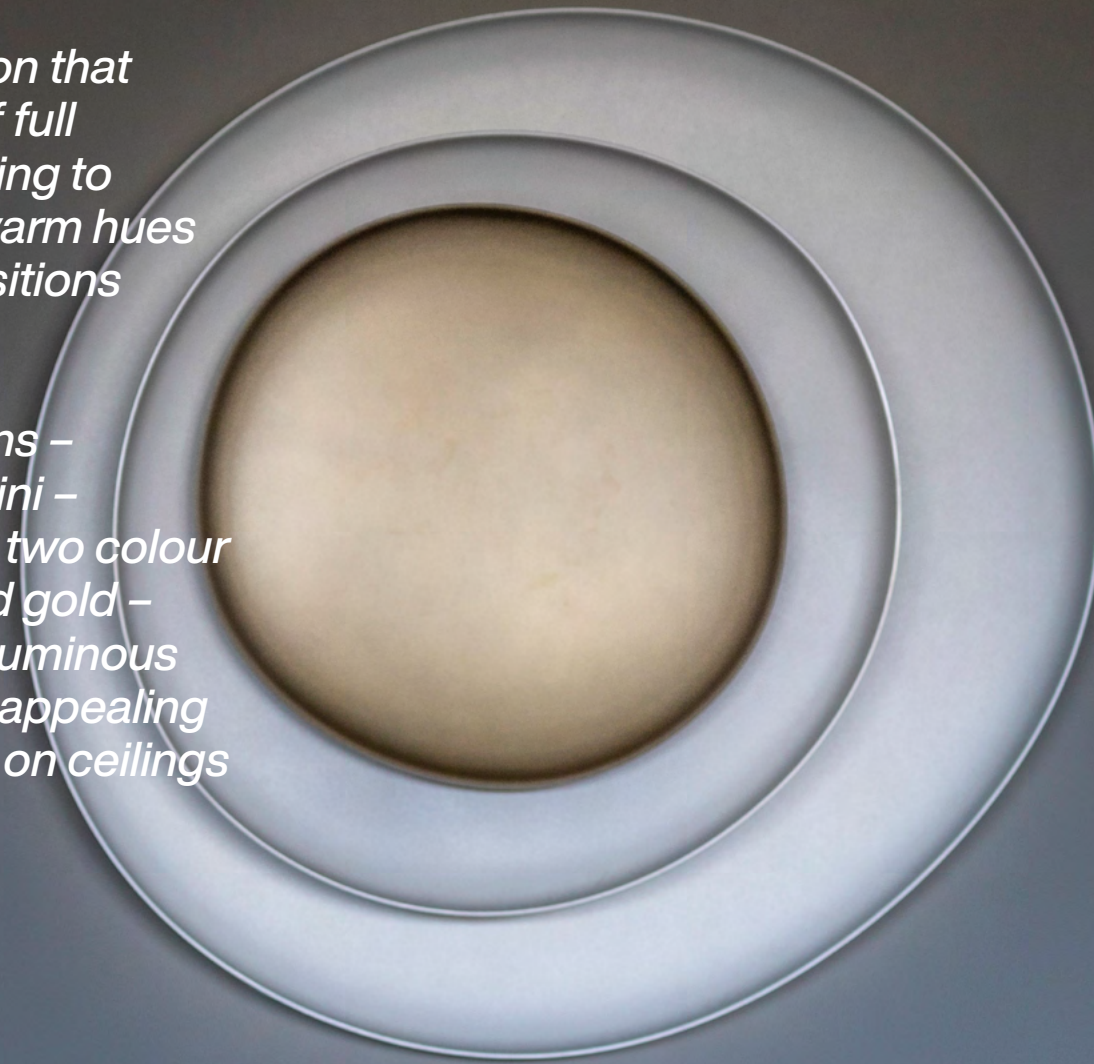

Bahia Oro

Una versione speciale che trasmette calore e pienezza assecondando le attuali tendenze che privilegiano i toni caldi e le composizioni movimentate da accenti.

Le due versioni – Bahia e Bahia mini – in combinazione con le due varianti colore – bianco e oro – permettono di creare arcipelaghi luminosi, con un bel dinamismo grafico a soffitto o a parete.

A special version that conveys a sense of full welcome, responding to today's trends of warm hues and varied compositions of accents.

The two versions – Bahia and Bahia mini – combined with the two colour options – white and gold – permit creation of luminous archipelagos, with appealing graphic dynamism on ceilings or walls.