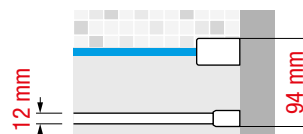

“FRAME KIT” EXTERNAL BAR CEILING VERSION WITH TOWEL HOLDER

Code	Installation		Select the finishing			
	Right	Left	U	B	H	K
	D-	S-	Matt White	Silver	Matt Black	Chrome
R80KUFRESOF