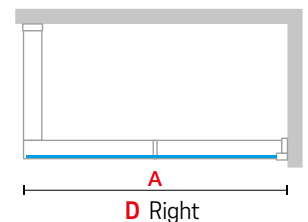

D Right

Construction of the code

Code + **Right/Left** + **Glass** + **Profile** = Final product code