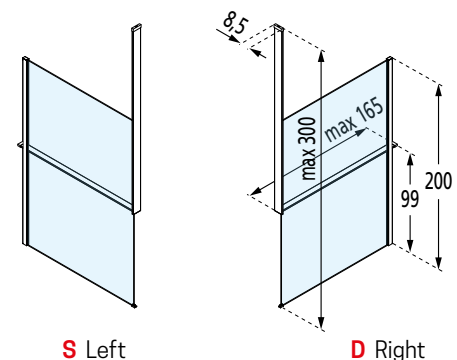

Construction of the code **Code** + **Right/Left** + **Profile** = Final product code