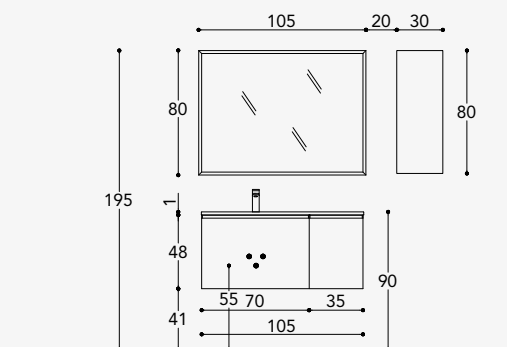

Article	Description
S8LNN5FN	Base unit basin Top L.105 D.50 H.48 1 drawer and 1 door
L8CT0H20	Integrated top Ocritech Neve
L8LS	"Giada" mirror L.105 H.80

BASIC COMPOSITION

OPTIONAL ELEMENTS

Article	Description
D8LPA1V6	Wall unit 1 door L.30 H.80 P.18.5

COMPLETE COMPOSITION