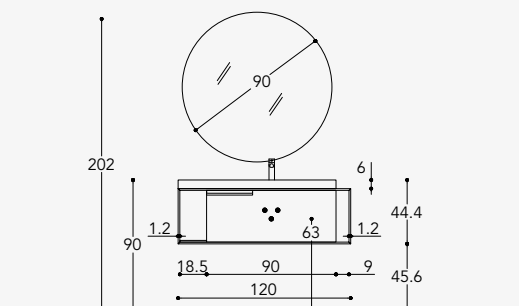

FRAME CN.101

Drawer fronts Eucalyptus opaco
Top and side frame Paperstone Slate
Base unit with wheels laundry basket Laccato Slate opaco
"Clip" handles Cuoio Grigio / Nichel satinato