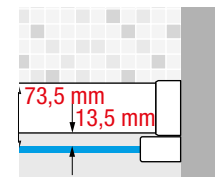

Matt White
code U

Silver
code B

Matt Black
code H

Dimensions	Code	Installation		Glass	Profile		
		Right	Left		U	B	H
Actual size		D-	S-	1			
A				Clear	Matt White	Silver	Matt Black
77↔80	KUADHWSP080	D-	S-				
87↔90	KUADHWSP090	D-	S-				
97↔100	KUADHWSP0100	D-	S-				
107↔110	KUADHWSP0110	D-	S-				
117↔120	KUADHWSP0120	D-	S-				
127↔130	KUADHWSP0130	D-	S-				
137↔140	KUADHWSP0140	D-	S-				