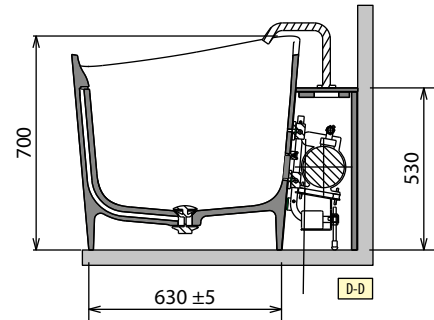

* Area for the preparation of electrical connection in the case of perimeter light for the bathtub. Plan remote control for switching on and off (not supplied).

MODEL	WEIGHT	CAPACITY IN LITRES
Infinite	135 kg	360 l

HYDRAULIC SPECIFICATIONS
1 Natural Air jet
Siphon with 40 mm attachment

ELECTRICAL SPECIFICATIONS
Current 220-230 V
Frequency 50 Hz
Maximum absorbed power:
Natural Air: 1050 W

Install a 30mA residual-current device upstream with an omnipolar switch with minimum of ≥ 3 mm between the contacts.