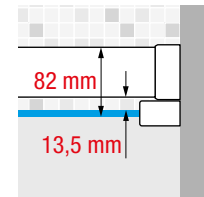

OPTIONAL

KUADRA H FRAME TOWEL HOLDER

EXTERNAL TOWEL HOLDER

FLOOR MOUNTING ONLY

Dimensions	Code	Installation		Profile			
		Right	Left	U	B	K	H
Actual size		D-	S-				
		D-	S-	Matt White	Silver	Chrome	Matt Black
A							
117	R90AKFBPS	D-	S-				
157	R90AKFBPS16	D-	S-				

OPTIONAL

KUADRA H FRAME SHELF

STORAGE SHELF

Dimensions	Code	Installation		Profile		
		Right	Left	U	B	H
Actual size		D-	S-			
		D-	S-	Matt White	Silver	Matt Black
A						
117	R90AKFBPO	D-	S-			
157	R90AKFBPO16	D-	S-			

Close-up of system used to rest on the shower tray. Available in black or white