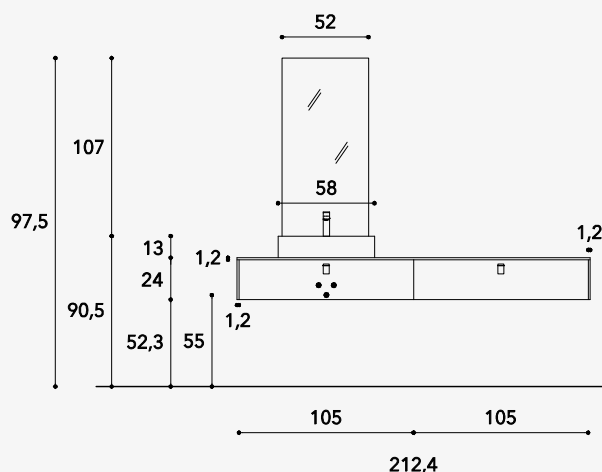

Article	Description
L4MNC9ZL	Base unit basin Top L.90 D.50 H.36 1 drawer
L4MUB120	Aluminium frame L.120 D.50 H.38.4
L4MA1454	Support bracket aluminium frame
L4MA1454	Support bracket aluminium frame
L4MT0J22	Top with integrated basin L.109.8 D.50.3 Th.6
L4MR4018	Lower resting shelf L.18.3 D.50 Th.1.2
LDCS7190	"Rotondo" mirror diameter 90 cm LED back lighting

COMPLETE COMPOSITION

Article	Description
L4FNC9FP	Base unit basin Top L.105 D.50 H.24 1 drawer
L4FBEUFP	Base unit L.105 D.50 H.24 1 drawer
L4PT0642	Top L.212.4 D.53 Th.1.2
L99L108101	"Minima/R" basin Mineralsolid opaco
L4PT0R04	Side frame H.24 D.53 Th.1.2 left
L4PT0R04	Side frame H.24 D.53 Th.1.2 right
L4ESA1A6	Mirror backlit 3 sides L.52 H.105

BASIC COMPOSITION