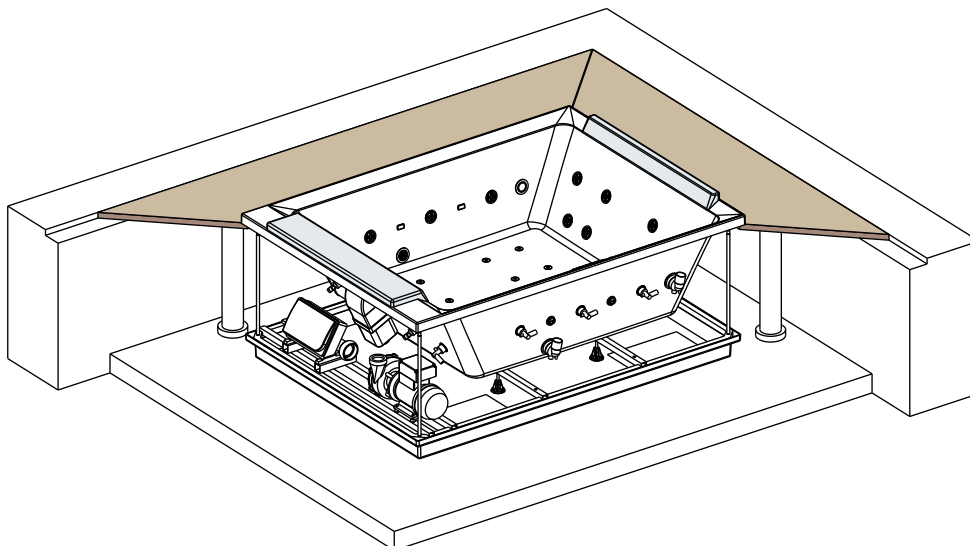

HYDRAULIC SPECIFICATIONS

maximum capacity 500 litres
18 side whirlpool jets
16 mini jets on the bottom
2 Natural Air jets

ELECTRICAL SPECIFICATIONS

Current 220-230 V
Frequency 50 Hz
Whirlpool: 1900 W
Natural Air: 1100 W
Max heat absorption heater +
low-speed pump: 2400 W

MECHANICAL CHARACTERISTICS

Total area 2.66 m²
Bathtub + components mass 200 kg
Users mass (2 pers.) 80+80 kg
Specific load on support base
3500 N/m²