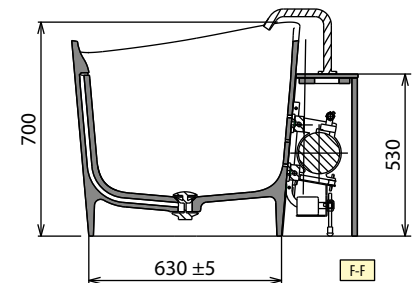

* Area for the preparation of electrical connection in the case of perimeter light for the bathtub. Plan remote control for switching on and off (not supplied).

MODEL	WEIGHT	CAPACITY IN LITRES
Infinite	135 kg	360 l

HYDRAULIC SPECIFICATIONS
1 Natural Air jet
Siphon with 40 mm attachment

ELECTRICAL SPECIFICATIONS
Current 220-230 V
Frequency 50 Hz
Maximum absorbed power:
Natural Air: 1050 W

Install a 30mA residual-current device upstream with an omnipolar switch with minimum of ≥ 3 mm between the contacts.