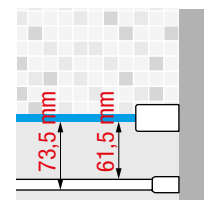

OPTIONAL

KUADRA H FRAME TOWEL HOLDER

EXTERNAL TOWEL HOLDER

FLOOR MOUNTING ONLY

Dimensions	Code	Installation		Profile			
		Right	Left	U	B	K	H
Actual size		D-	S-				
		D-	S-	Matt White	Silver	Chrome	Matt Black
A							
117	R90AKFBPS	D-	S-				
157	R90AKFBPS16	D-	S-				

OPTIONAL

KUADRA H FRAME SHELF

STORAGE SHELF

Dimensions	Code	Installation		Profile		
		Right	Left	U	B	H
Actual size		D-	S-			
		D-	S-	Matt White	Silver	Matt Black
A						
117	R90AKFBPO	D-	S-			
157	R90AKFBPO16	D-	S-			

Close-up of system used to rest on the shower tray. Available in black or white