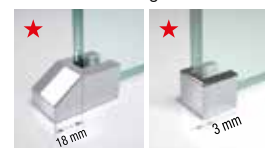

Feet for fastening to floor