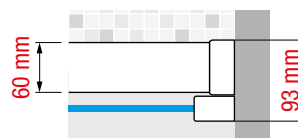

“FRAME KIT” INTERNAL BAR VERSION WITH SHELF HOLDER

Code	Installation		Select the finishing		
	Right	Left	U	B	H
	D-	S-	Matt White	Silver	Matt Black
R80KUFRI10					

“FRAME KIT” INTERNAL BAR CEILING VERSION WITH SHELF HOLDER

Code	Installation		Select the finishing		
	Right	Left	U	B	H
	D-	S-	Matt White	Silver	Matt Black
R80KUFRI10F