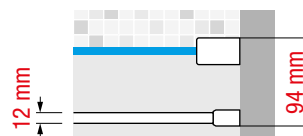

“FRAME KIT” EXTERNAL BAR VERSION WITH TOWEL HOLDER

Code	Installation		Select the finishing			
	Right	Left	U	B	H	K
	D-	S-	Matt White	Silver	Matt Black	Chrome
R80KUFRE10