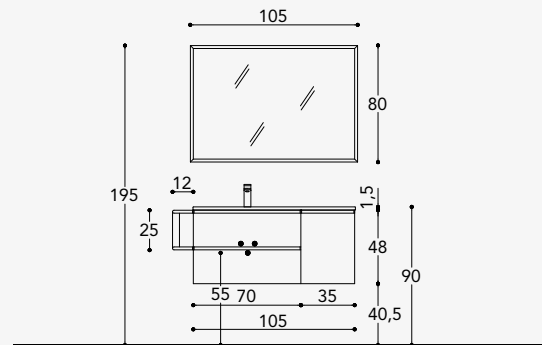

Article	Description
S8LNEHFN + L99L1949	Base unit basin Top L.105 D.50 H.48 2 drawers and 1 door
S8LA14028L	Towel holder on left L.12 D.50
L8LS	"Giada" mirror L.105 H.80

COMPLETE COMPOSITION