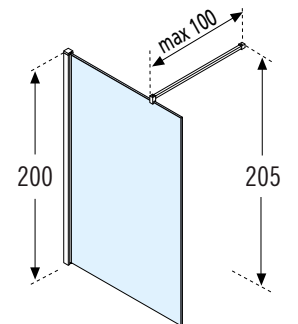

Fumé
code 54

Black Band
code 87

PROFILE FINISHES

Matt White
code U

Silver
code B

Chrome
code K

Matt Black
code H

Dimensions	Code	Glass		Profile			
		54	87	U	B	K	H
Actual size		54	87	U	B	K	H
A		Smoked grey	Black Band	Matt White	Silver	Chrome	Matt Black
67↔70	KUADH70-						
77↔80	KUADH80-						
87↔90	KUADH90-						
97↔100	KUADH100-						
117↔120	KUADH120-						
137↔140	KUADH140-						
L 20↔180 H 80↓220 SPECIAL	KUADHSP						