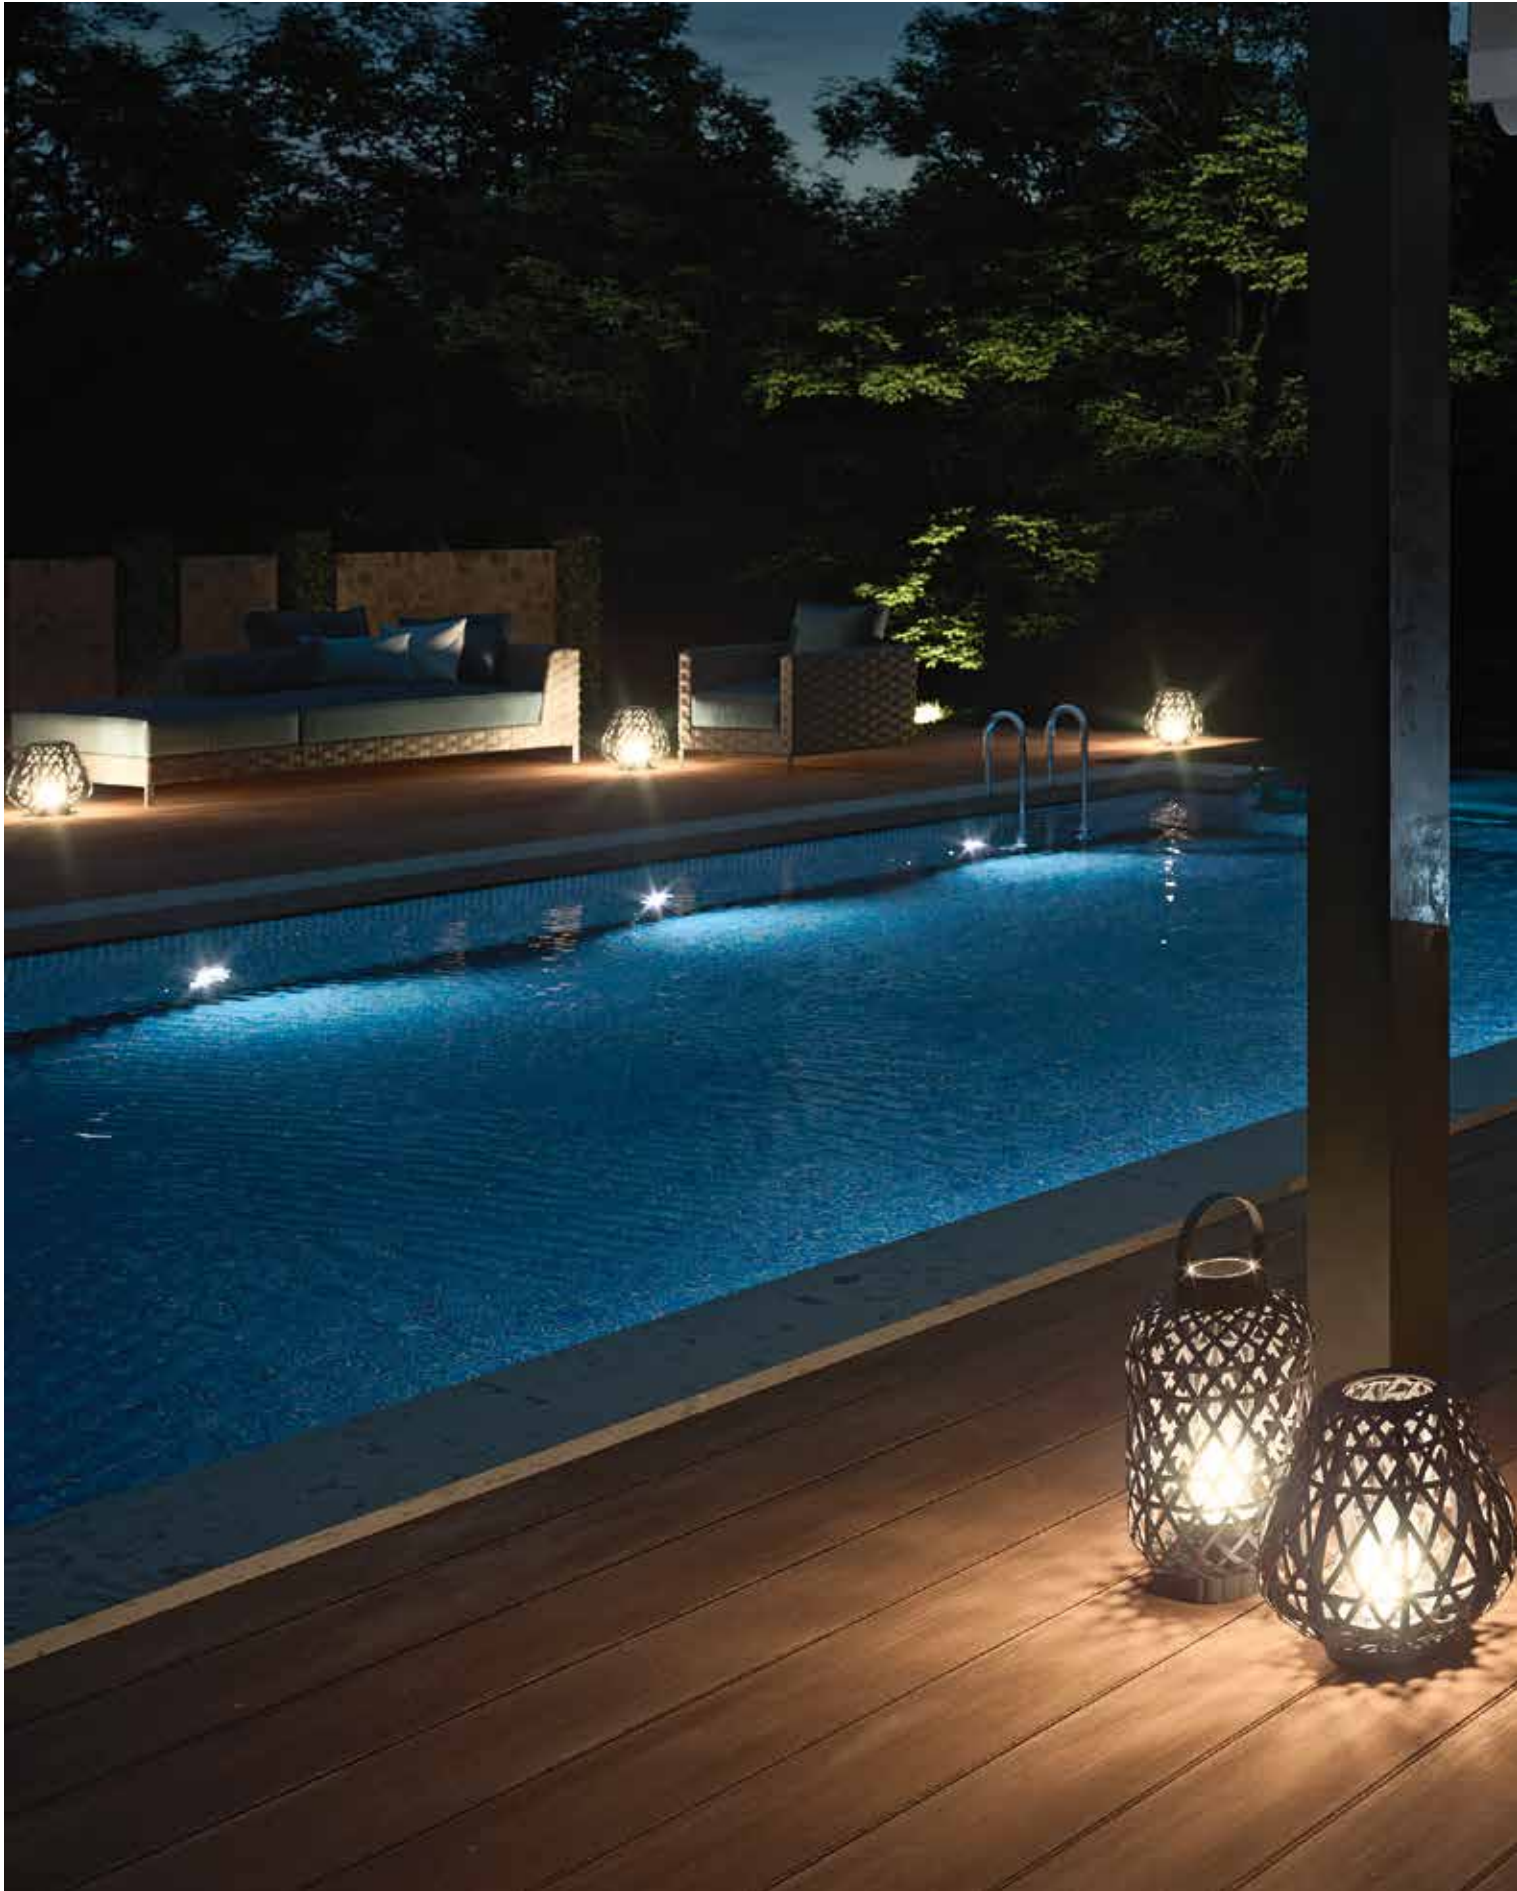

NOVELLINI ONE STEP BEYOND
TOTAL MENTAL AND PHYSICAL **RELAXATION**

DIVINA **OUTDOOR**

One step beyond with the **DIVINA OUTDOOR** whirlpool bath, the amazing new entry for 2020 combining reality with the future. Avant-garde design, technology, style, simple lines and comfort are combined to provide you with a unique multi-sensory experience, creating synergy between mind, body and environment.