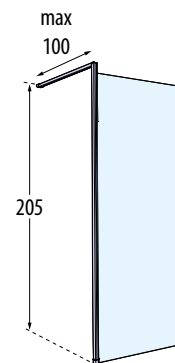

CEILING FASTENING BAR

Finishing	Code
White	R801SOFEL-A
Chrome	R801SOFEL-K
Matt Black	R801SOFEL-H