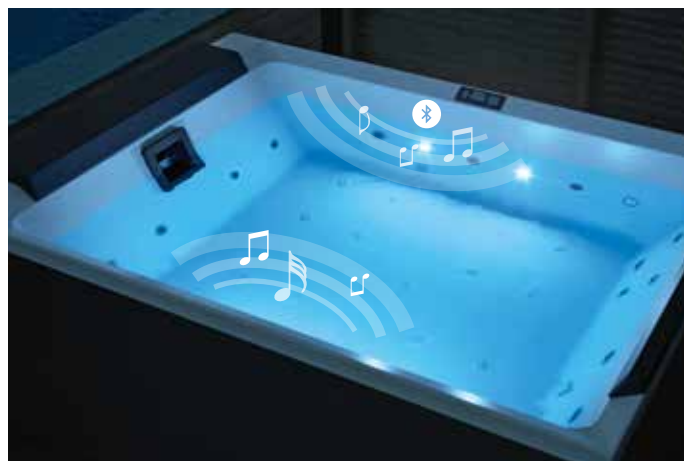

NOVELLINI ONE STEP BEYOND
TOTAL MENTAL AND PHYSICAL **RELAXATION**

DIVINA **OUTDOOR**

One step beyond with the **DIVINA OUTDOOR** whirlpool bath, the amazing new entry for 2020 combining reality with the future. Avant-garde design, technology, style, simple lines and comfort are combined to provide you with a unique multi-sensory experience, creating synergy between mind, body and environment.

DIVINA **OUTDOOR**

DIVINA OUTDOOR

WELLNESS FROM A NOVEL VIEWPOINT

CONTROL PANEL

Wellness is here! Water, Air, Music and Technology. In a single, easy-to-use and intuitive control panel that allows you to manage all the functions of Novellini's Divina Outdoor whirlpool bath. Indulge in the ultimate unique relaxation experience.

CHROMOLIGHT & AUDIO SYSTEM

Bathe yourself in different coloured lights, synchronised on different programs, bringing you the very best in wellness experience. Music and harmony which make the most of the Bluetooth audio system. Combined to create your very own relaxation experience.