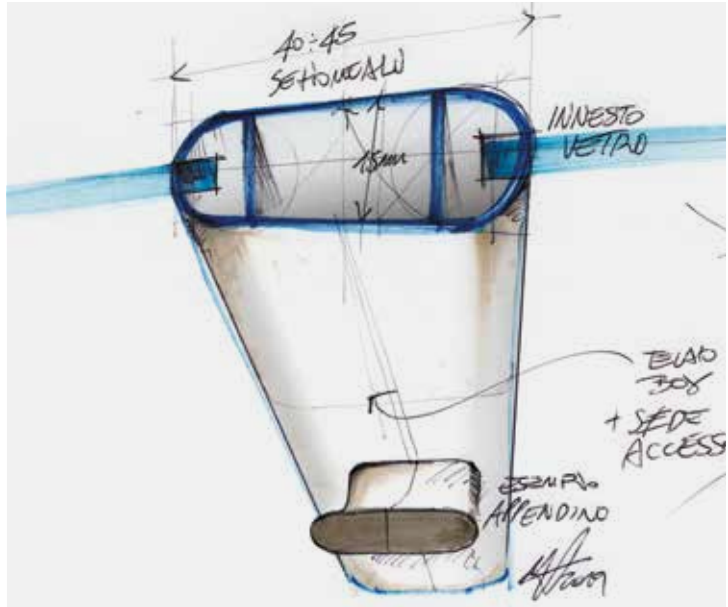

Finishing	Actual size	Code
Matt White	21,2 x 75	R90AKFPRS-U
Silver		R90AKFPRS-B
Matt Black		R90AKFPRS-H

E

D

G

E

EDGE

Easy 2
shower column

Custom Touch
shower tray