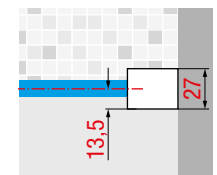

PROFILE FINISHES

Matt White
code U

Silver
code B

Matt Black
code H

Dimensions	Code	Installation		Glass	Profile		
		Right	Left		U	B	H
Actual size		D-	S-	1			
A				Clear	Matt White	Silver	Matt Black
77↔80	KUADHWSPS80	D-	S-				
87↔90	KUADHWSPS90	D-	S-				
97↔100	KUADHWSPS100	D-	S-				
107↔110	KUADHWSPS110	D-	S-				
117↔120	KUADHWSPS120	D-	S-				
127↔130	KUADHWSPS130	D-	S-				
137↔140	KUADHWSPS140	D-	S-				