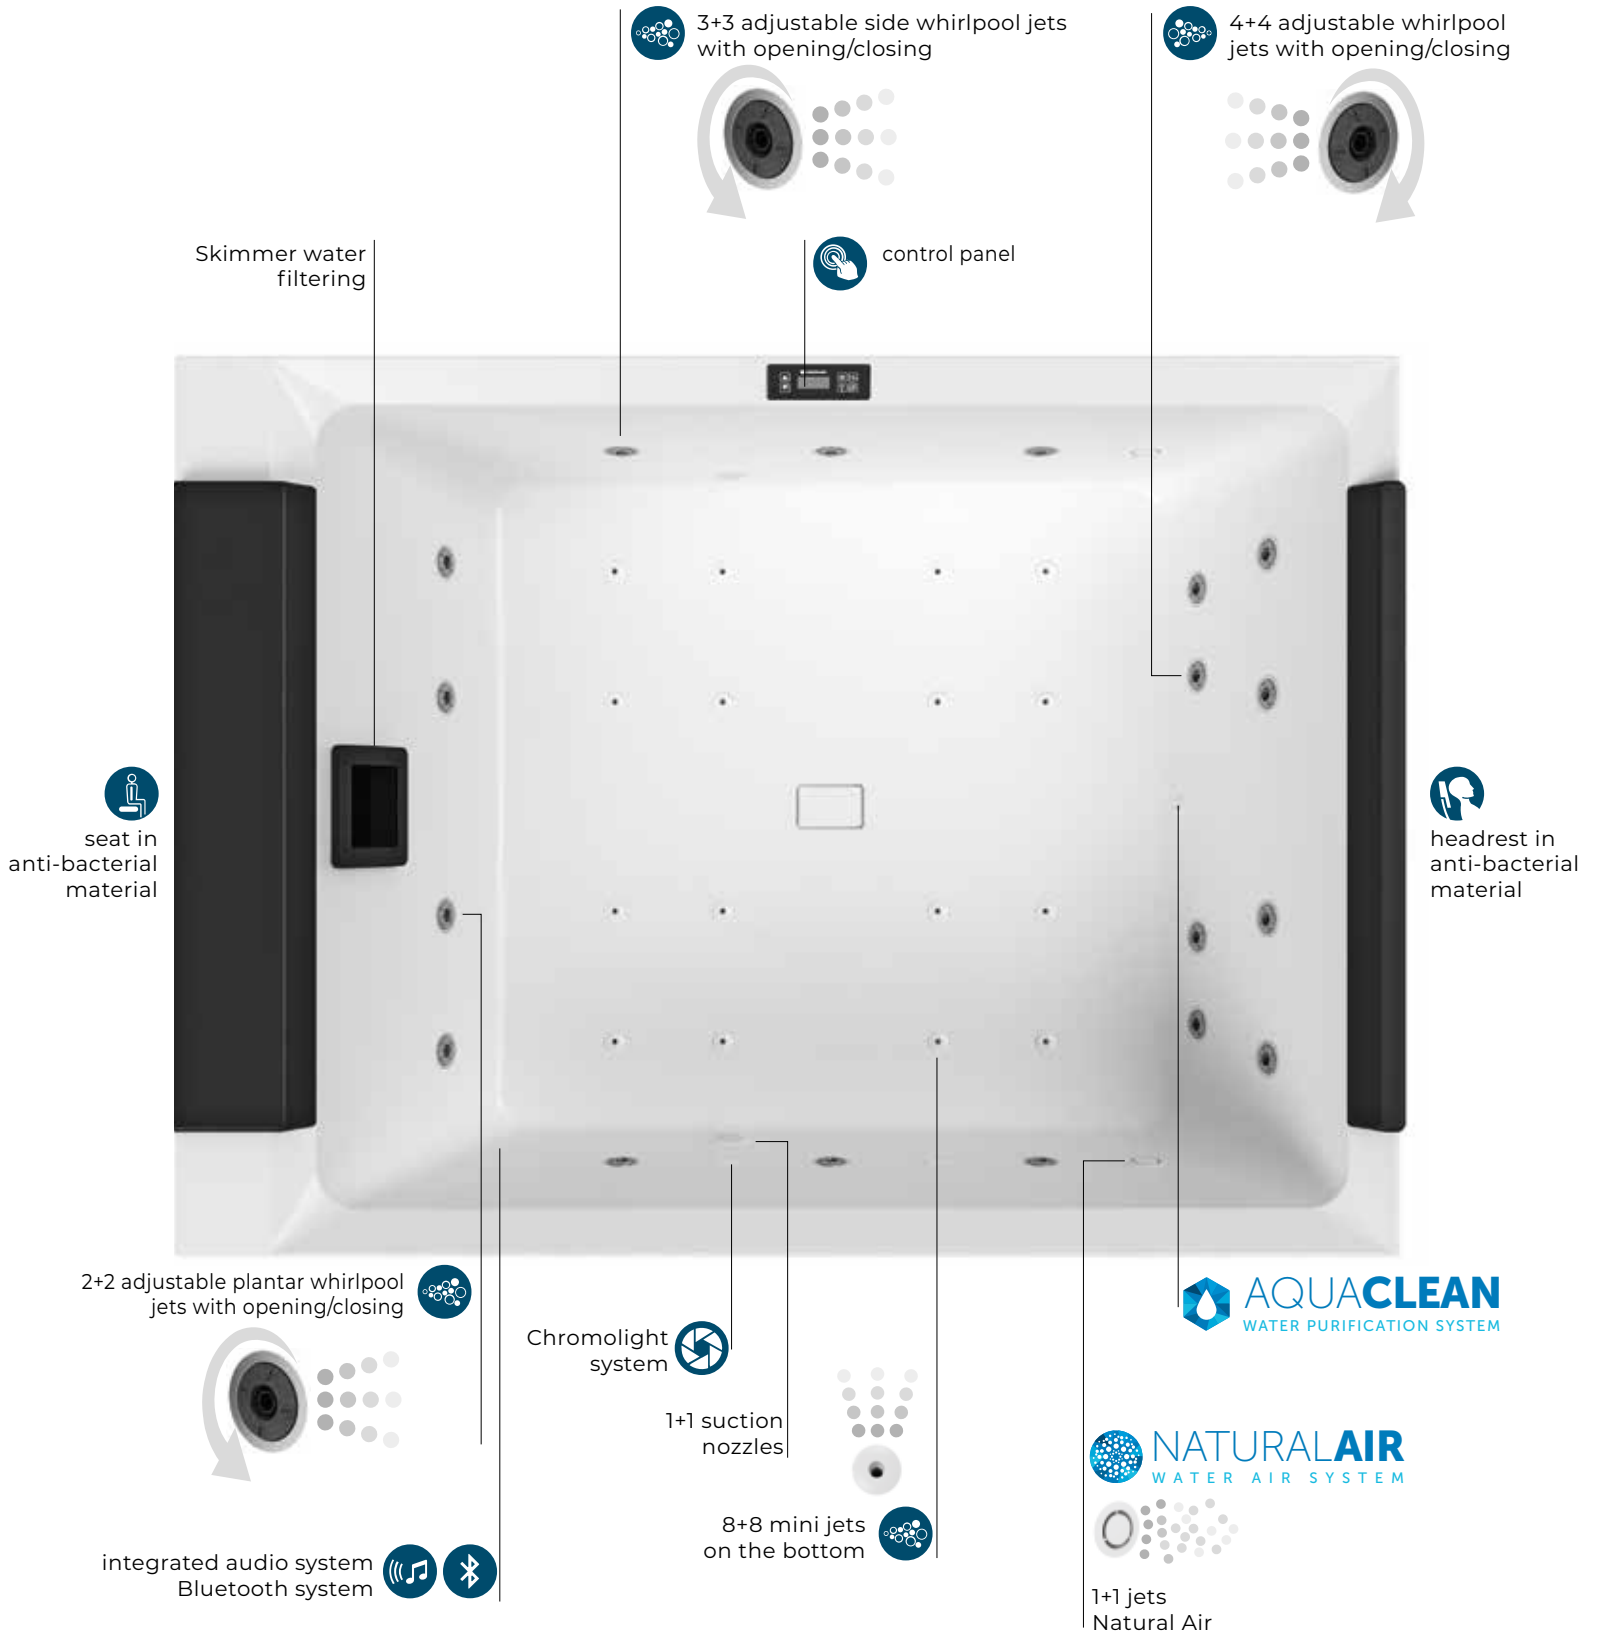

DIVINA **OUTDOOR**

DIMENSIONS 190X140 CM

2-seater bathtub

34 jets (18 on the sides+16 on the bottom)

Filtration with cartridge skimmer

AQUACLEAN purification system

Chromolight

Integrated audio system + Bluetooth

Two-speed pump 2.5 HP

Heater 2 kW

BATHTUB FINISH

Bianco lucido

PANEL FINISH

Oak-Alpine
code Z1

Oak-Concrete
code Z2

Oxid
code Z3

Quarz
code Z4

MASSAGE AREA

The powerful beneficial massage of the Divina Outdoor model reactivates blood circulation and relaxes your muscles.

The numerous adjustable jets have been specifically developed to provide a gentle massage in the lumbar, back, buttock, thigh, shin and foot area.

Designed for both the individual or for couples.

DIVINA OUTDOOR

OUTDOOR WHIRLPOOL BATH

Dimensions		Capacity	Code	Scelta funzioni/Prezzo			
cm	H	lt.		Standard con luci led	Aqua clean con luci led	Cromolight + audio Bluetooth	Aqua clean + Cromolight + audio Bluetooth
BASIC							
				0-A0K	8-A0K	6-A0K	9-A0K
190x140	75	500	D05190140				
PLUS							
				0-A0K	8-A0K	6-A0K	9-A0K
190x140	75	500	D04190140				
TOP							
				0-A0K	8-A0K	6-A0K	9-A0K
190x140	75	500	DOP190140				