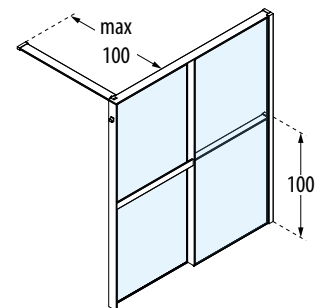

PROFILE FINISHES

Matt White
code U

Silver
code B

Matt Black
code H

Dimensions	Code	Installation		Glass	Profile		
		Right	Left		U	B	H
Actual size		D-	S-	1			
A				Clear	Matt White	Silver	Matt Black

ENTRY SIDE TOWEL HOLDER - STORAGE SHELF			
134↔137	KUADHWZPS0140	D-	S-
144↔147	KUADHWZPS0150	D-	S-
154↔157	KUADHWZPS0160	D-	S-
164↔167	KUADHWZPS0170	D-	S-
174↔177	KUADHWZPS0180	D-	S-
194↔197	KUADHWZPS0200	D-	S-
214↔217	KUADHWZPS0220	D-	S-