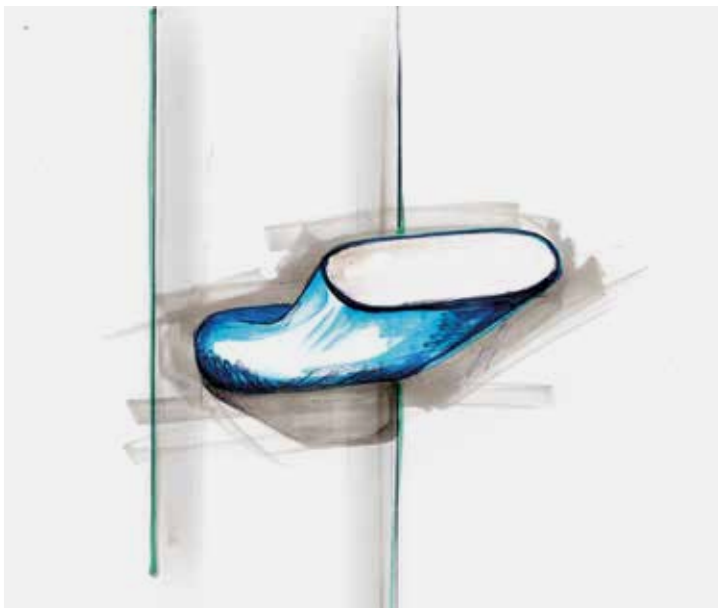

Finishing	Actual size	Code
Matt White	21,2 x 75	R90AKFPRS-U
Silver		R90AKFPRS-B
Matt Black		R90AKFPRS-H

E

D

G

E

EDGE

Easy 2
shower column

Custom Touch
shower tray