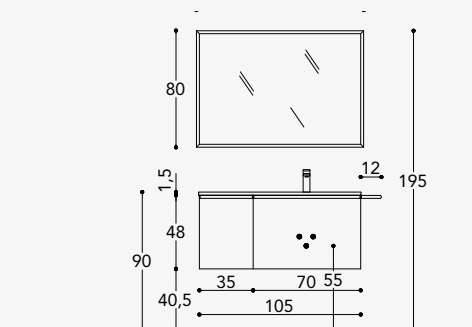

Article	Description
D8LNE5FN + L99L1319	Base unit basin Top L.105 D.50 H.48 1 drawer and 1 door
D8LA14018L	Towel holder on right L.12 D.50
L8LS	"Giada" mirror L.105 H.80

COMPLETE COMPOSITION