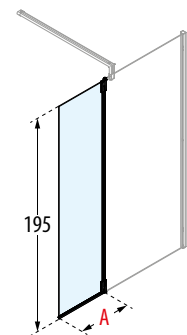

GLASS FINISHES

Clear
code 1

Banda satin
code 44

PROFILE FINISHES

White
code A

Chrome
code K

Matt Black
code H

Dimensions	Code	Installation	Glass		Profile		
			1	44	A	K	H
Actual size			Clear	Band satin	White	Chrome	Matt Black
A							
37	GIADHA37-	-					
37	GIADHA37D-	Right					
37	GIADHA37S-	Left					