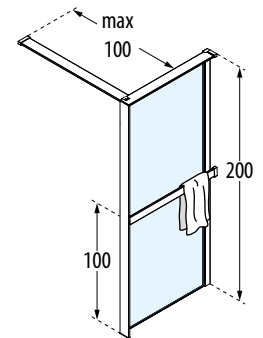

PROFILE FINISHES

Matt White
code U

Silver
code B

Matt Black
code H

Dimensions	Code	Installation		Glass	Profile		
		Right	Left		U	B	H
Actual size		D-	S-	1			
A				Clear	Matt White	Silver	Matt Black
77↔80	KUADHWSPS80	D-	S-				
87↔90	KUADHWSPS90	D-	S-				
97↔100	KUADHWSPS100	D-	S-				
107↔110	KUADHWSPS110	D-	S-				
117↔120	KUADHWSPS120	D-	S-				
127↔130	KUADHWSPS130	D-	S-				
137↔140	KUADHWSPS140	D-	S-