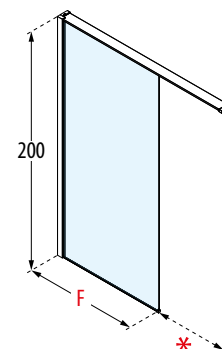

PROFILE FINISHES

Matt White
code U

Silver
code B

Chrome
code K

Matt Black
code H

Dimensions				Code	Installation		Glass	Profile				
Actual size	Front panel	Access	Shower tray size		Right	Left		U	B	K	H	
A	F	*	AxB *± 2 mm		D-	S-	1					
117↔120	57	63	120	KUADHN120	D-	S-	Clear	Matt White	Silver	Chrome	Matt Black	
137↔140	77	63	140	KUADHN140	D-	S-						
147↔150	87	63	150	KUADHN150	D-	S-						
157↔160	97	63	160	KUADHN160	D-	S-						
167↔170	107	63	170	KUADHN170	D-	S-						
177↔180	117	63	180	KUADHN180	D-	S-