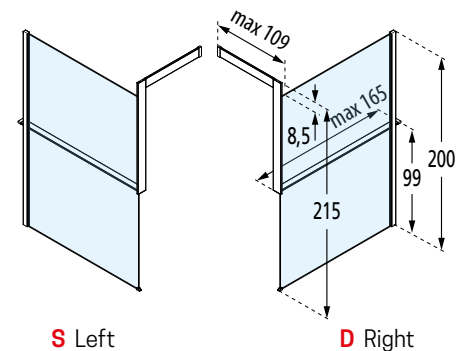

“FRAME KIT” INTERNAL BAR CEILING VERSION WITH SHELF HOLDER

Code	Installation		Select the finishing		
	Right	Left	U	B	H
	D-	S-	Matt White	Silver	Matt Black
R80KUFRI10F