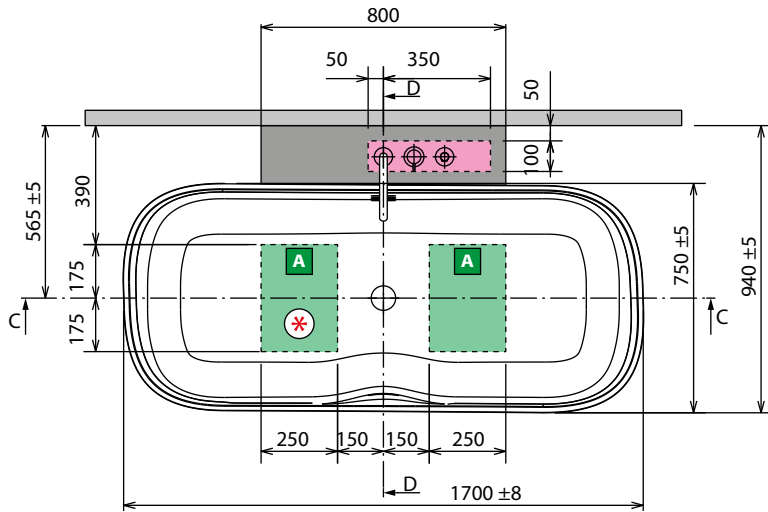

* Area for the preparation of electrical connection in the case of perimeter light for the bathtub. Plan remote control for switching on and off (not supplied).

MODEL	WEIGHT	CAPACITY IN LITRES
Infinite	135 kg	360 l

HYDRAULIC SPECIFICATIONS
1 Natural Air jet
Siphon with 40 mm attachment

ELECTRICAL SPECIFICATIONS
Current 220-230 V
Frequency 50 Hz
Maximum absorbed power:
Natural Air: 1050 W

Install a 30mA residual-current device upstream with an omnipolar switch with minimum of ≥ 3 mm between the contacts.