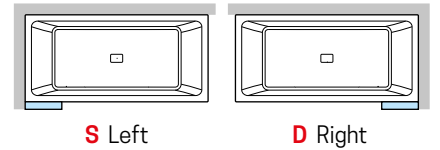

Finishing	Dimensions (cm)	Code	D-	S-	
White	70	R90AGEBPSML	D-	S-	A
Silver		R90AGEBPSML	D-	S-	B
Matt Black		R90AGEBPSML	D-	S-	H

TOWEL HOLDER WITH ILLUMINATED SHELF

to combine with Divina, Calos 2.0 and Sense 3-4 bathtub