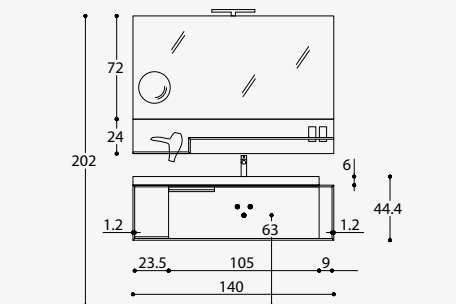

Article	Description
L4MNC9FL	Base unit basin Top L.105 D.50 H.36 1 drawer
L4MUB140	Aluminium frame L.140 D.50 H.38.4
L4MA1454	Support bracket aluminium frame
L4MA1454	Support bracket aluminium frame
L4MT0J26	Top with integrated basin L.129.8 D.50.3 Th.6
L4MR4023	Lower resting shelf L.23.3 D.50 Th.1.2
L4AS12E5	Mirror L.140 H.72
L4BA4487	Led light L.30 cromo
L4EA1407	Magnifying mirror
S4EV94E5	Mini Boiserie L.140 D.12 H.24 1 shelf+glass holes and hair dryer holder
L4EA1401	Toothbrush holder glass
L4EA1401	Toothbrush holder glass

COMPLETE COMPOSITION