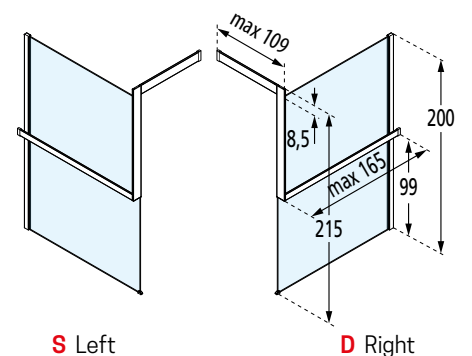

KUADRA H FRAME KIT WITH TOWEL HOLDER

TO BE ORDERED IN ADDITION TO A KUADRA H

PROFILE FINISHES

Matt White
code U

Silver
code B

Chrome
code K

Matt Black
code H

“FRAME KIT” EXTERNAL BAR VERSION WITH TOWEL HOLDER

Code	Installation		Select the finishing			
	Right	Left	U	B	H	K
	D-	S-	Matt White	Silver	Matt Black	Chrome
R80KUFRE10						

“FRAME KIT” EXTERNAL BAR CEILING VERSION WITH TOWEL HOLDER

Code	Installation		Select the finishing			
	Right	Left	U	B	H	K
	D-	S-	Matt White	Silver	Matt Black	Chrome
R80KUFRESOF