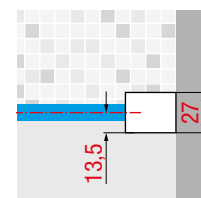

PROFILE FINISHES

Matt White
code U

Silver
code B

Chrome
code K

Matt Black
code H

Dimensions				Code	Installation		Glass	Profile				
Actual size	Front panel	Access	Shower tray size		Right	Left		U	B	K	H	
A	F	*	AxB *± 2 mm		D-	S-	1					
117↔120	57	63	120	KUADHN120	D-	S-	Clear	Matt White	Silver	Chrome	Matt Black	
137↔140	77	63	140	KUADHN140	D-	S-						
147↔150	87	63	150	KUADHN150	D-	S-						
157↔160	97	63	160	KUADHN160	D-	S-						
167↔170	107	63	170	KUADHN170	D-	S-						
177↔180	117	63	180	KUADHN180	D-	S-