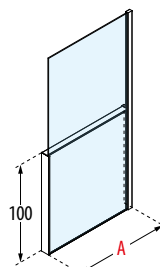

D Right

S Left

OPTIONAL

KUADRA H FRAME SHELF

STORAGE SHELF

Dimensions	Code	Installation		Profile		
		Right	Left	U	B	H
Actual size		D-	S-			
		D-	S-	Matt White	Silver	Matt Black
A						
117	R90AKFBPO	D-	S-			
157	R90AKFBPO16	D-	S-			