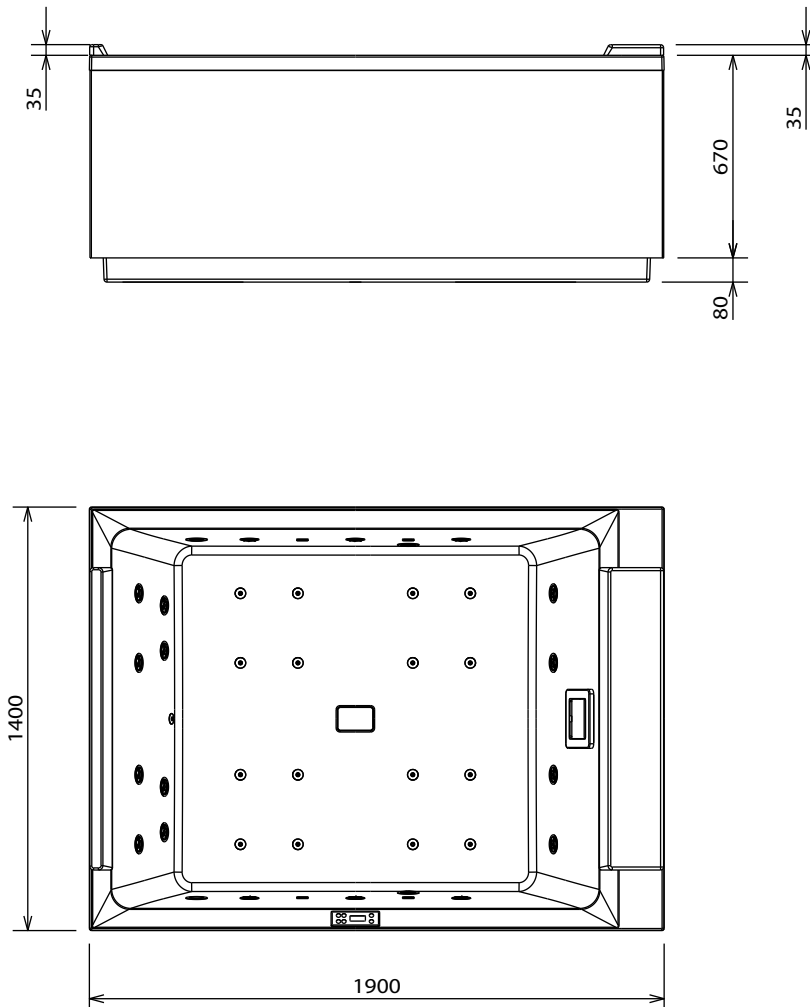

Maintenance

The product is manufactured with the best solutions available and guarantees extremely high standards of quality and reliability. For correct operation, like all mini-swimming pools, ongoing and specific maintenance is required in compliance with the indications in the documentation provided and the provisions laid down by the regulations in force.

Water management is very important to ensure correct operation and water hygiene.

Novellini provides general indications, but it is the customer's responsibility in the case of private installations or the system manager's in the case of public installations.

If the water parameters are respected, e.g. constant monitoring of the concentration of chlorine and acid, the product will not be damaged by the formation of rust or failure of the electro-mechanical components (pump, heater).

This type of damage is not covered by the warranty.

Where indicated, the periodic maintenance schedule must be carried by a qualified technician.