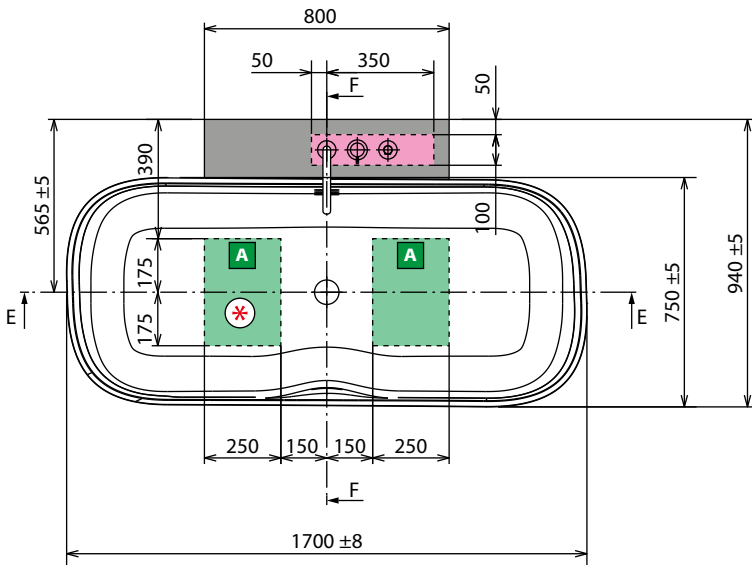

* Area for the preparation of electrical connection in the case of perimeter light for the bathtub. Plan remote control for switching on and off (not supplied).

MODEL	WEIGHT	CAPACITY IN LITRES
Infinite	135 kg	360 l

HYDRAULIC SPECIFICATIONS
1 Natural Air jet
Siphon with 40 mm attachment

ELECTRICAL SPECIFICATIONS
Current 220-230 V
Frequency 50 Hz
Maximum absorbed power:
Natural Air: 1050 W

Install a 30mA residual-current device upstream with an omnipolar switch with minimum of ≥ 3 mm between the contacts.