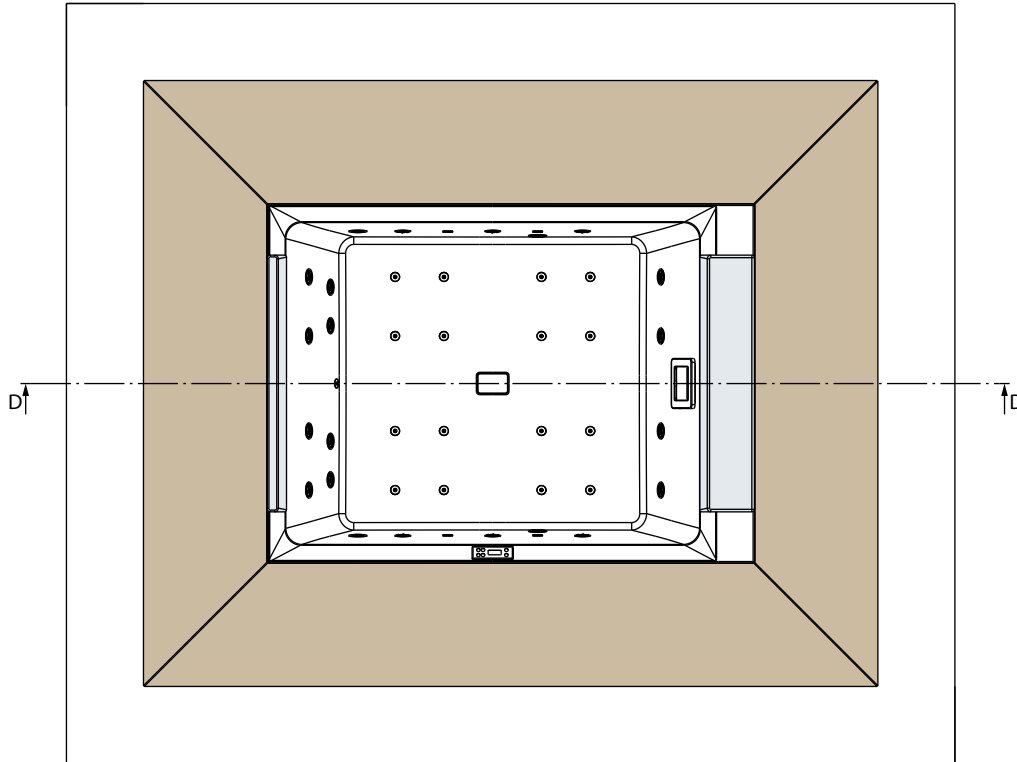

HYDRAULIC SPECIFICATIONS

maximum capacity 500 litres
18 side whirlpool jets
16 mini jets on the bottom
2 Natural Air jets

ELECTRICAL SPECIFICATIONS

Current 220-230 V
Frequency 50 Hz
Whirlpool: 1900 W
Natural Air: 1100 W
Max heat absorption heater +
low-speed pump: 2400 W

MECHANICAL CHARACTERISTICS

Total area 2.66 m²
Bathtub + components mass 200 kg
Users mass (2 pers.) 80+80 kg
Specific load on support base
3500 N/m²