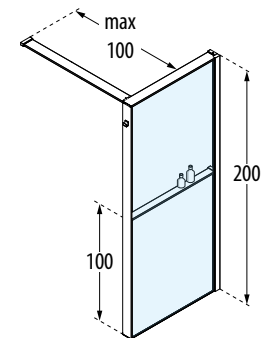

KUADRA HWS WITH SHELF

FIXED WALL WITH INTERNAL STORAGE SHELF

200 cm

8 mm

3 cm

GLASS FINISHES

Clear
code 1

PROFILE FINISHES

Matt White
code U

Silver
code B

Matt Black
code H

Dimensions	Code	Installation		Glass	Profile		
		Right	Left		U	B	H
Actual size		D-	S-	1			
A				Clear	Matt White	Silver	Matt Black
77↔80	KUADHWSP080	D-	S-				
87↔90	KUADHWSP090	D-	S-				
97↔100	KUADHWSP0100	D-	S-				
107↔110	KUADHWSP0110	D-	S-				
117↔120	KUADHWSP0120	D-	S-				
127↔130	KUADHWSP0130	D-	S-				
137↔140	KUADHWSP0140	D-	S-				

Close-up of system used to rest on the shower tray. Available in black or white

Construction of the code **Code** + **Right/Left** + **Glass** + **Profile** = Final product code