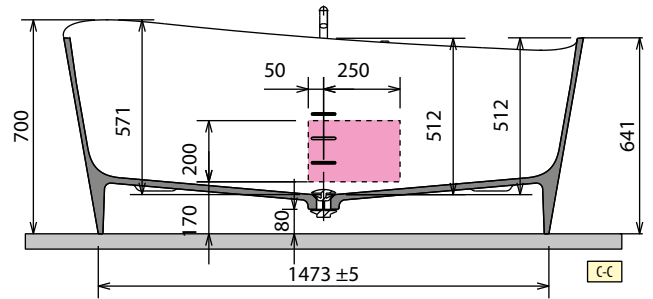

* Area for the preparation of electrical connection in the case of perimeter light for the bathtub. Plan remote control for switching on and off (not supplied).

MODEL	WEIGHT	CAPACITY IN LITRES
Infinite	135 kg	360 l

HYDRAULIC SPECIFICATIONS
1 Natural Air jet
Siphon with 40 mm attachment

ELECTRICAL SPECIFICATIONS
Current 220-230 V
Frequency 50 Hz
Maximum absorbed power:
Natural Air: 1050 W

Install a 30mA residual-current device upstream with an omnipolar switch with minimum of ≥ 3 mm between the contacts.