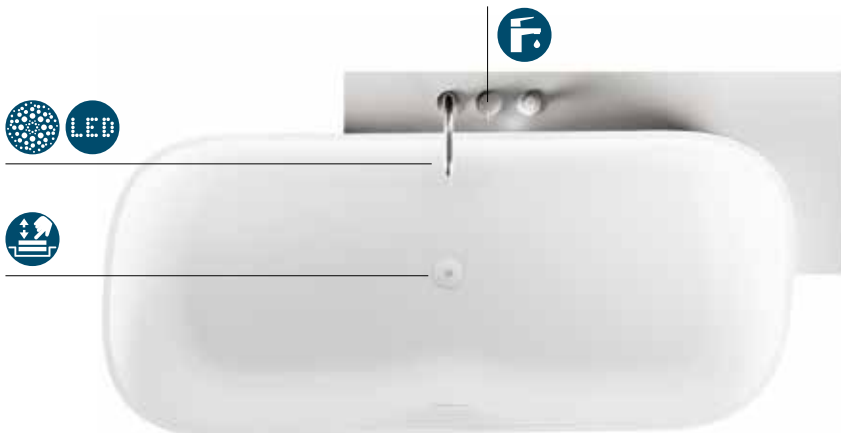

FUNCTIONS AND FEATURES

(available according to the equipment)

- **Natural air**
- **Internal white Led light**
- **Taps and fittings on side of bathtub**
- **Drainage system with click-clack plug.**

BATHTUB WITH INTEGRATED OVERFLOW
COMPLIANT WITH CURRENT REGULATIONS