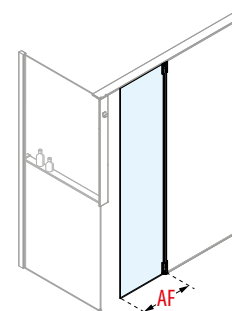

Construction of the code **Code** + **Glass** + **Profile** = Final product code