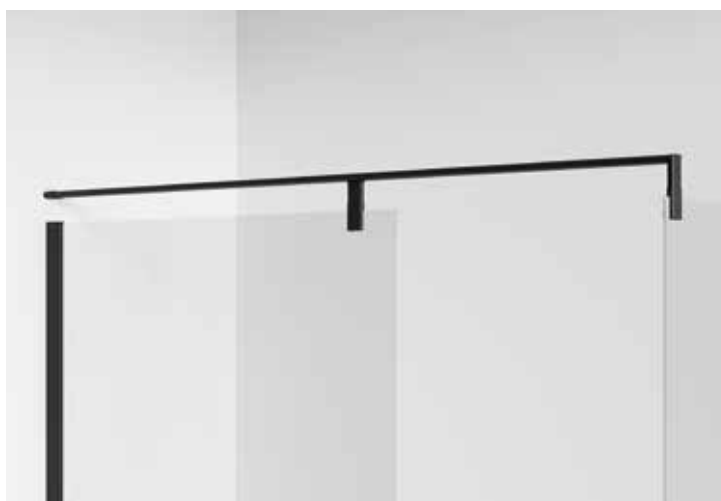

EDGE FASTENING BAR FOR GIADA H+H (cut to measure)

Finishing	Dimensions (cm)	Code
White	180	R80EDGHH180-A
Silver		R80EDGHH180-B
Chrome		R80EDGHH180-K
Matt Black		R80EDGHH180-H