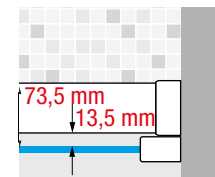

PROFILE FINISHES

Matt White
code U

Silver
code B

Matt Black
code H

Dimensions	Code	Installation		Glass	Profile		
		Right	Left		U	B	H
Actual size		D-	S-	1			
A				Clear	Matt White	Silver	Matt Black

ENTRY SIDE TOWEL HOLDER - STORAGE SHELF			
134↔137	KUADHWZPS0140	D-	S-
144↔147	KUADHWZPS0150	D-	S-
154↔157	KUADHWZPS0160	D-	S-
164↔167	KUADHWZPS0170	D-	S-
174↔177	KUADHWZPS0180	D-	S-
194↔197	KUADHWZPS0200	D-	S-
214↔217	KUADHWZPS0220	D-	S-