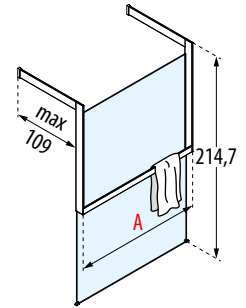

KUADRA HF FRAME WITH TOWEL HOLDER

Dimensions	Code	Glass	Profile			
Actual size		1	U	B	K	H
A		Clear	Matt White	Silver	Chrome	Matt Black
114	KUADFC116PS-					
134	KUADFC136PS-					
154	KUADFC156PS-