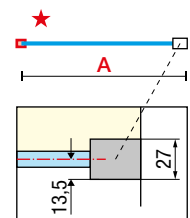

Fumé
code 54

Black Band
code 87

PROFILE FINISHES

Matt White
code U

Silver
code B

Chrome
code K

Matt Black
code H

Dimensions	Code	Glass		Profile			
		54	87	U	B	K	H
Actual size		54	87	U	B	K	H
A		Smoked grey	Black Band	Matt White	Silver	Chrome	Matt Black
67↔70	KUADH70-						
77↔80	KUADH80-						
87↔90	KUADH90-						
97↔100	KUADH100-						
117↔120	KUADH120-						
137↔140	KUADH140-						
L 20↔180 H 80↓220 SPECIAL	KUADHSP						