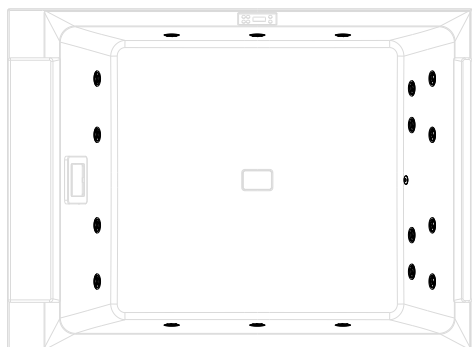

DIVINA OUTDOOR

OUTDOOR WHIRLPOOL BATH

Dimensions		Capacity	Code	Scelta funzioni/Prezzo			
cm	H	lt.		Standard con luci led	Aqua clean con luci led	Cromolight + audio Bluetooth	Aqua clean + Cromolight + audio Bluetooth
BASIC							
				0-A0K	8-A0K	6-A0K	9-A0K
190x140	75	500	D05190140				
PLUS							
				0-A0K	8-A0K	6-A0K	9-A0K
190x140	75	500	D04190140				
TOP							
				0-A0K	8-A0K	6-A0K	9-A0K
190x140	75	500	DOP190140				

Code	Select the panels/price			
	Oak-Alpine	Oak-Concrete	Oxid	Quarz
STANDARD THERMAL INSULATION				
	P1	P2	P3	P4
PANV2F2LDIVDO-				
PLUS THERMAL INSULATION (suitable in mild weather conditions)				
	P1	P2	P3	P4
PANV2F2LDIVDOT-				

THE STANDARD VERSION INCLUDES 4 WHITE LED LIGHTS

BASIC VERSION

18 BACK / SIDE / FOOT JETS