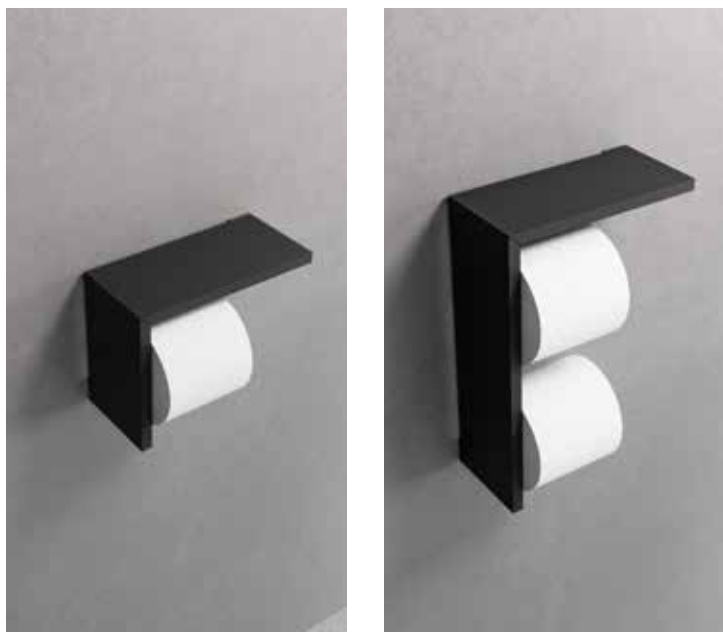

DOUBLE WALL CLOTHES HOOK

Matt White	12 x 4	R90AKFPAQM2-U
Silver		R90AKFPAQM2-B
Matt Black		R90AKFPAQM2-H

◀ **SINGLE/DOUBLE TOILET ROLL HOLDER**

Finishing	Actual size	Codice
-----------	-------------	--------