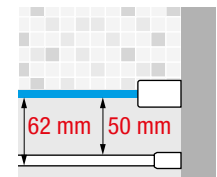

ENTRY SIDE STORAGE SHELF - TOWEL HOLDER

134↔137	KUADHWZPOS140	D-	S-				
144↔147	KUADHWZPOS150	D-	S-				
154↔157	KUADHWZPOS160	D-	S-				
164↔167	KUADHWZPOS170	D-	S-				
174↔177	KUADHWZPOS180	D-	S-				
194↔197	KUADHWZPOS200	D-	S-				
214↔217	KUADHWZPOS220	D-	S-