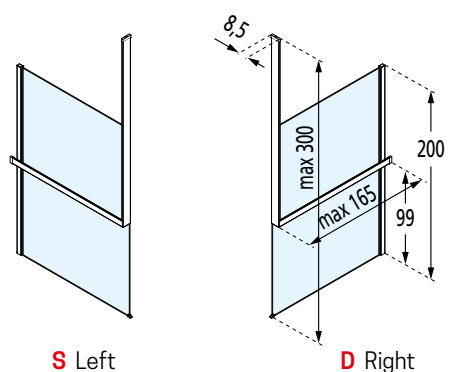

“FRAME KIT” EXTERNAL BAR CEILING VERSION WITH TOWEL HOLDER

Code	Installation		Select the finishing			
	Right	Left	U	B	H	K
	D-	S-	Matt White	Silver	Matt Black	Chrome
R80KUFRESOF