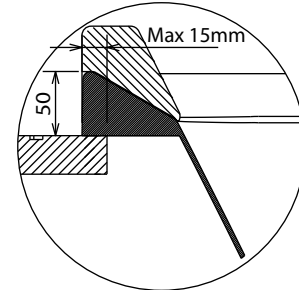

HYDRAULIC SPECIFICATIONS

maximum capacity 500 litres
18 side whirlpool jets
16 mini jets on the bottom
2 Natural Air jets

ELECTRICAL SPECIFICATIONS

Current 220-230 V
Frequency 50 Hz
Whirlpool: 1900 W
Natural Air: 1100 W
Max heat absorption heater +
low-speed pump: 2400 W

MECHANICAL CHARACTERISTICS

Total area 2.66 m²
Bathtub + components mass 200 kg
Users mass (2 pers.) 80+80 kg
Specific load on support base
3500 N/m²