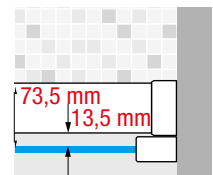

PROFILE FINISHES

Matt White
code **U**

Silver
code **B**

Matt Black
code **H**

Dimensions		Code	Installation		Glass	Profile		
Actual size	Shower tray size		Right	Left		U	B	H
A	AxB *± 2 mm		D-	S-	1	U	B	H
					Clear	Matt White	Silver	Matt Black
135↔138	140	KUADHWLP00140	D-	S-				
145↔148	150	KUADHWLP00150	D-	S-				
155↔158	160	KUADHWLP00160	D-	S-				
165↔168	170	KUADHWLP00170	D-	S-				
175↔178	180	KUADHWLP00180	D-	S-				
195↔198	200	KUADHWLP00200	D-	S-				
215↔218	220	KUADHWLP00220	D-	S-				