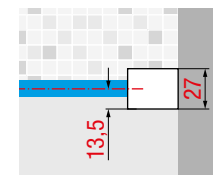

Matt White
code U

Silver
code B

Matt Black
code H

Dimensions	Code	Installation		Glass	Profile		
		Right	Left		U	B	H
Actual size		D-	S-	1			
A				Clear	Matt White	Silver	Matt Black
77↔80	KUADHWSP080	D-	S-				
87↔90	KUADHWSP090	D-	S-				
97↔100	KUADHWSP0100	D-	S-				
107↔110	KUADHWSP0110	D-	S-				
117↔120	KUADHWSP0120	D-	S-				
127↔130	KUADHWSP0130	D-	S-				
137↔140	KUADHWSP0140	D-	S-				