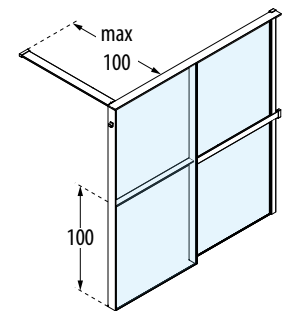

Dimensions	Code	Installation		Glass	Profile		
		Right	Left		U	B	H
Actual size		D-	S-	1			
A				Clear	Matt White	Silver	Matt Black