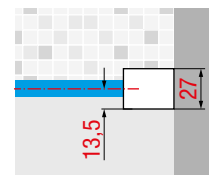

PROFILE FINISHES

Matt White
code **U**

Silver
code **B**

Matt Black
code **H**

Dimensions		Code	Installation		Glass	Profile		
Actual size	Shower tray size		Right	Left		U	B	H
A	AxB *± 2 mm		D-	S-	1	U	B	H
					Clear	Matt White	Silver	Matt Black
135↔138	140	KUADHWLP00140	D-	S-				
145↔148	150	KUADHWLP00150	D-	S-				
155↔158	160	KUADHWLP00160	D-	S-				
165↔168	170	KUADHWLP00170	D-	S-				
175↔178	180	KUADHWLP00180	D-	S-				
195↔198	200	KUADHWLP00200	D-	S-				
215↔218	220	KUADHWLP00220	D-	S-				