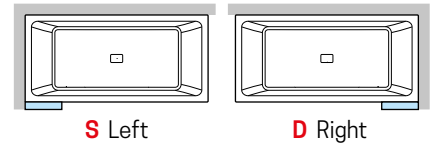

Finishing	Dimensions (cm)	Code	D-	S-	
White	70	R90AGEBPSML	D-	S-	A
Silver		R90AGEBPSML	D-	S-	B
Matt Black		R90AGEBPSML	D-	S-	H

TOWEL HOLDER WITH ILLUMINATED SHELF

to combine with Divina, Calos 2.0 and Sense 3-4 bathtub