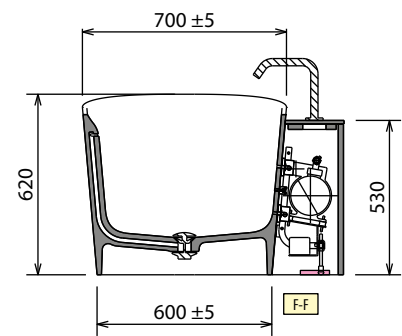

* Area for the preparation of electrical connection in the case of perimeter light for the bathtub. Plan remote control for switching on and off (not supplied).

MODEL	A	B	C	D	WEIGHT	CAPACITY IN LITRES
Ship 150	1500 mm	1280 mm	900 mm	1650 mm	105 kg	265 lt
Ship 160	1600mm	1380 mm	950 mm	1750 mm	115 kg	280 lt

HYDRAULIC SPECIFICATIONS
1 Natural Air jet
Siphon with 40 mm attachment

ELECTRICAL SPECIFICATIONS
Current 220-230 V
Frequency 50 Hz
Maximum absorbed power:
Natural Air: 1050 W

Install a 30mA residual-current device upstream with an omnipolar switch with minimum of ≥ 3 mm between the contacts.