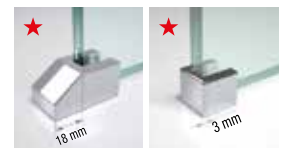

Feet for fastening to floor