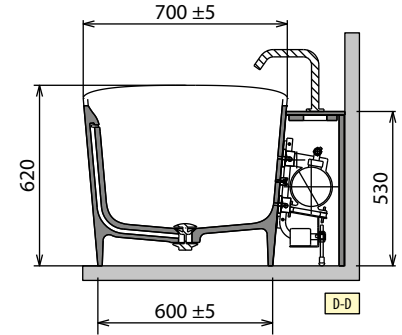

* Area for the preparation of electrical connection in the case of perimeter light for the bathtub. Plan remote control for switching on and off (not supplied).

MODEL	A	B	C	D	WEIGHT	CAPACITY IN LITRES
Ship 150	1500 mm	1280 mm	900 mm	1650 mm	105 kg	265 lt
Ship 160	1600mm	1380 mm	950 mm	1750 mm	115 kg	280 lt

HYDRAULIC SPECIFICATIONS
1 Natural Air jet
Siphon with 40 mm attachment

ELECTRICAL SPECIFICATIONS
Current 220-230 V
Frequency 50 Hz
Maximum absorbed power:
Natural Air: 1050 W

Install a 30mA residual-current device upstream with an omnipolar switch with minimum of ≥ 3 mm between the contacts.