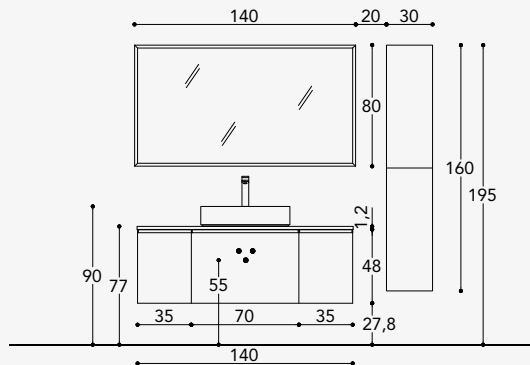

Article	Description
L8LNN1HN	Base unit basin Top L.140 D.50 H.48 1 drawer and 2 doors
L8CT0628	Freestyle top L.140 D.50 Th.1
L99L108101	"Minima/R" basin Mineralsolid opaco
L8LS	"Giada" mirror L.140 H.80

BASIC COMPOSITION

OPTIONAL ELEMENTS

Article	Description
D8LCB3VS	Tall unit 2 doors L.30 H.160 P.34

COMPLETE COMPOSITION