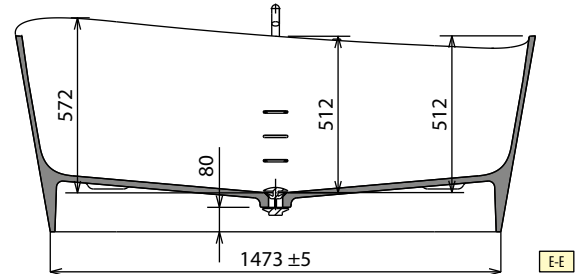

* Area for the preparation of electrical connection in the case of perimeter light for the bathtub. Plan remote control for switching on and off (not supplied).

MODEL	WEIGHT	CAPACITY IN LITRES
Infinite	135 kg	360 l

HYDRAULIC SPECIFICATIONS
1 Natural Air jet
Siphon with 40 mm attachment

ELECTRICAL SPECIFICATIONS
Current 220-230 V
Frequency 50 Hz
Maximum absorbed power:
Natural Air: 1050 W

Install a 30mA residual-current device upstream with an omnipolar switch with minimum of ≥ 3 mm between the contacts.