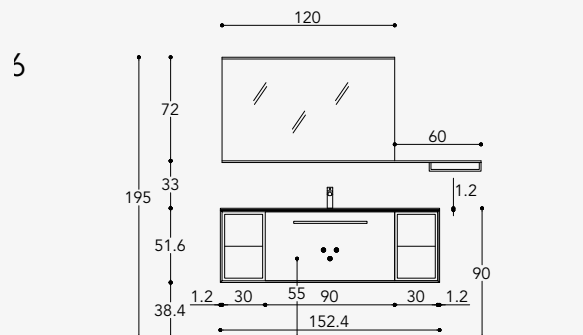

Article	Description
L4MNC9ZN	Base unit basin Top L.90 D.50 H.48 1 drawer
L4MPL7VN	Open element L.30 D.50 H.48
L4MPL7VN	Open element L.30 D.50 H.48
L4MUC152	Aluminium frame L.152.4 D.50 H.50.3
L4MT0H31	Top with integrated basin L.152.4 D.50.2 Th.1.2
SPEC207D	Mirror L.120 with upper shelf with LED and lower shelf L.180 towel holder

COMPLETE COMPOSITION