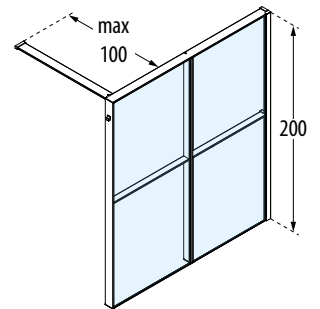

PROFILE FINISHES

Matt White
code **U**

Silver
code **B**

Matt Black
code **H**

Dimensions		Code	Installation		Glass	Profile		
Actual size	Shower tray size		Right	Left		U	B	H
A	AxB *± 2 mm		D-	S-	1	U	B	H
					Clear	Matt White	Silver	Matt Black
135↔138	140	KUADHWLP00140	D-	S-				
145↔148	150	KUADHWLP00150	D-	S-				
155↔158	160	KUADHWLP00160	D-	S-				
165↔168	170	KUADHWLP00170	D-	S-				
175↔178	180	KUADHWLP00180	D-	S-				
195↔198	200	KUADHWLP00200	D-	S-				
215↔218	220	KUADHWLP00220	D-	S-				