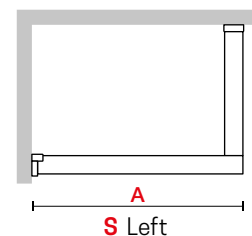

PROFILE FINISHES

Matt White
code U

Silver
code B

Matt Black
code H

Dimensions	Code	Installation		Glass	Profile		
		Right	Left		U	B	H
Actual size		D-	S-	1			
A				Clear	Matt White	Silver	Matt Black
77↔80	KUADHWSPS80	D-	S-				
87↔90	KUADHWSPS90	D-	S-				
97↔100	KUADHWSPS100	D-	S-				
107↔110	KUADHWSPS110	D-	S-				
117↔120	KUADHWSPS120	D-	S-				
127↔130	KUADHWSPS130	D-	S-				
137↔140	KUADHWSPS140	D-	S-				