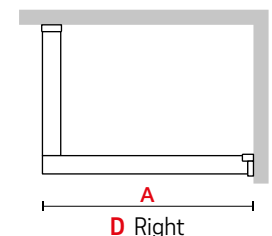

PROFILE FINISHES

Matt White
code U

Silver
code B

Matt Black
code H

Dimensions	Code	Installation		Glass	Profile		
		Right	Left		U	B	H
Actual size		D-	S-	1			
A				Clear	Matt White	Silver	Matt Black
77↔80	KUADHWSPS80	D-	S-				
87↔90	KUADHWSPS90	D-	S-				
97↔100	KUADHWSPS100	D-	S-				
107↔110	KUADHWSPS110	D-	S-				
117↔120	KUADHWSPS120	D-	S-				
127↔130	KUADHWSPS130	D-	S-				
137↔140	KUADHWSPS140	D-	S-				