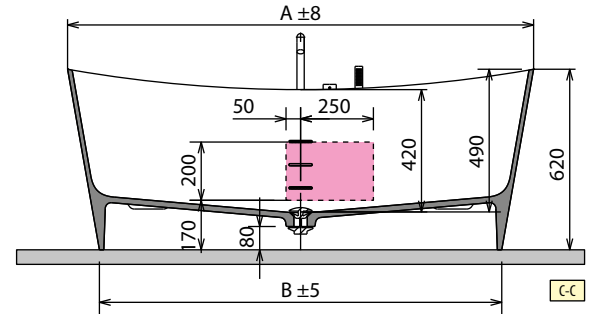

* Area for the preparation of electrical connection in the case of perimeter light for the bathtub. Plan remote control for switching on and off (not supplied).

MODEL	A	B	C	D	WEIGHT	CAPACITY IN LITRES
Ship 150	1500 mm	1280 mm	900 mm	1650 mm	105 kg	265 lt
Ship 160	1600mm	1380 mm	950 mm	1750 mm	115 kg	280 lt

HYDRAULIC SPECIFICATIONS
1 Natural Air jet
Siphon with 40 mm attachment

ELECTRICAL SPECIFICATIONS
Current 220-230 V
Frequency 50 Hz
Maximum absorbed power:
Natural Air: 1050 W

Install a 30mA residual-current device upstream with an omnipolar switch with minimum of ≥ 3 mm between the contacts.