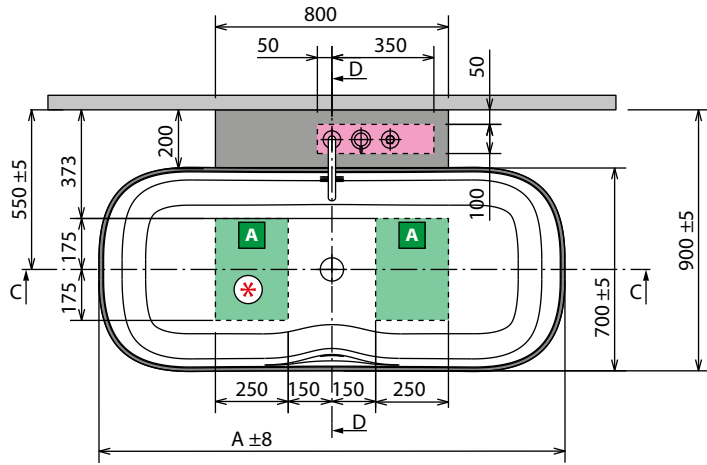

* Area for the preparation of electrical connection in the case of perimeter light for the bathtub. Plan remote control for switching on and off (not supplied).

MODEL	A	B	C	D	WEIGHT	CAPACITY IN LITRES
Ship 150	1500 mm	1280 mm	900 mm	1650 mm	105 kg	265 lt
Ship 160	1600mm	1380 mm	950 mm	1750 mm	115 kg	280 lt

HYDRAULIC SPECIFICATIONS
1 Natural Air jet
Siphon with 40 mm attachment

ELECTRICAL SPECIFICATIONS
Current 220-230 V
Frequency 50 Hz
Maximum absorbed power:
Natural Air: 1050 W

Install a 30mA residual-current device upstream with an omnipolar switch with minimum of ≥ 3 mm between the contacts.