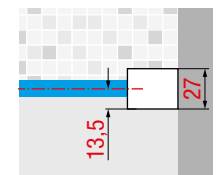

ENTRY SIDE STORAGE SHELF - TOWEL HOLDER

134↔137	KUADHWZPOS140	D-	S-				
144↔147	KUADHWZPOS150	D-	S-				
154↔157	KUADHWZPOS160	D-	S-				
164↔167	KUADHWZPOS170	D-	S-				
174↔177	KUADHWZPOS180	D-	S-				
194↔197	KUADHWZPOS200	D-	S-				
214↔217	KUADHWZPOS220	D-	S-