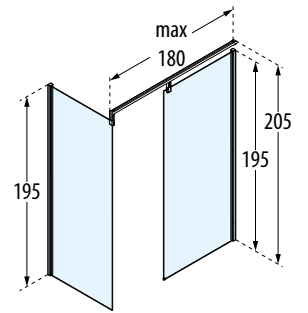

White
code A

Silver
code B

Chrome
code K

Matt Black
code H

Dimensions	Code	Glass	Profile			
			A	B	K	H
Actual size		1	A	B	K	H
A		Clear	White	Silver	Chrome	Matt Black
37	GIADAHF37-					

GIADA H+H KIT EDGE

TO COMPOSE A GIADA H+H, SELECT 3 CODES: GIADA H + GIADA H + EDGE FASTENING BAR