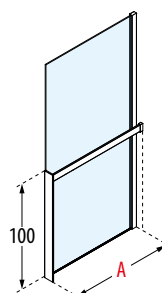

KUADRA **HN FRAME**

OPTIONAL

KUADRA H FRAME TOWEL HOLDER

EXTERNAL TOWEL HOLDER

FLOOR MOUNTING ONLY

Dimensions	Code	Installation		Profile			
		Right	Left	U	B	K	H
Actual size		D-	S-				
		D-	S-	Matt White	Silver	Chrome	Matt Black
A							
117	R90AKFBPS	D-	S-				
157	R90AKFBPS16	D-	S-				