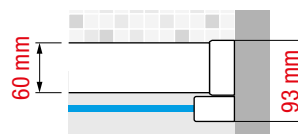

Construction of the code **Code** + **Right/Left** + **Profile** = Final product code