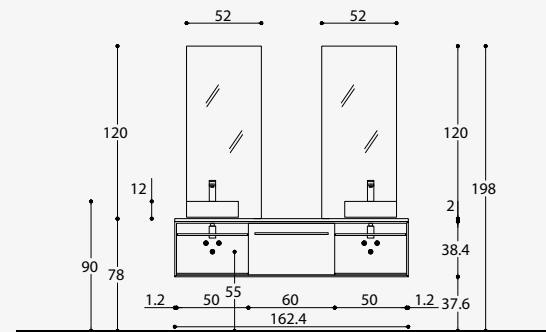

Article	Description
L4MNC9PL	Base unit basin Top L.80 D.50 H.36 1 drawer
L4MUC126	Aluminium frame L.126.5 D.50 H.50.4
L4MA1454	Support bracket aluminium frame
L4MA1454	Support bracket aluminium frame
L4MT0J18	Top with integrated basin L.90.4 D.50.3 Th.6
L4MR5036	Upper shelf L.36.2 D.50 Th.1.2
L4MR4124	Lower resting shelf L123.9 D.50 Th.1.2
L4EPN9Z6	"SLIDE" mirror unit L.90 D.14 H.72 with light kit

BASIC COMPOSITION

OPTIONAL ELEMENTS

Article	Description
① D4EPD6JC8	Vertical mirror unit L.45 D.18 H.94 1 door right

COMPLETE COMPOSITION

Article	Description
L4MBEUSL	Base unit L.60 D.50 H.36 1 drawer
L4MUB162	Aluminium frame L.162.4 D.50 H.38.4
L4MA1454	Support bracket aluminium frame
L4MA1454	Support bracket aluminium frame
L4MA1454	Support bracket aluminium frame
L4MT0633	Top L.162.5 D.50.3 Th. 2
L4MR4049	Lower resting shelf L.49.8 D.50 Th.1.2
L4MR4049	Lower resting shelf L.49.8 D.50 Th.1.2
L4MA1050	Aluminium towel holder L.49.5 D.4 H.1.2
L4MA1050	Aluminium towel holder L.49.5 D.4 H.1.2
L99L110000	"Osiris" ceramic basin bianco lucido
L99L110000	"Osiris" ceramic basin bianco lucido
L4ESA1C3	Mirror backlit 3 sides L.52 H.120
L4ESA1C3	Mirror backlit 3 sides L.52 H.120

COMPLETE COMPOSITION

NOVELLINI IN-HOUSE PRODUCTION. FOR FURTHER INFORMATION, REQUEST THE **IOTTI CONTEMPORARY PRICE LIST BY NOVELLINI**