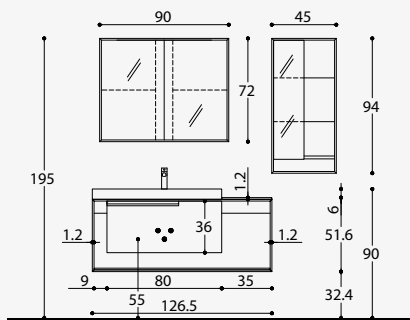

CENTIMETRO CMN.004

Drawer front, sides and top PVC Bianco Rigato
Aluminium frame Black Matt
Shelves Laccato Bianco opaco
Backlit LED mirror 3 sides
"Line" handles Nero opaco