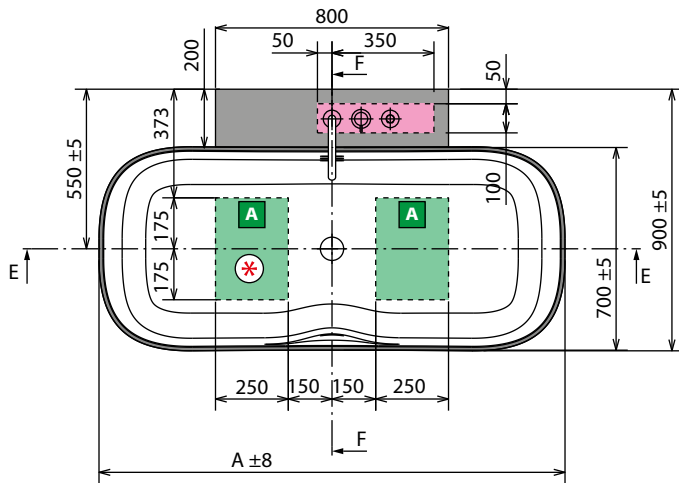

* Area for the preparation of electrical connection in the case of perimeter light for the bathtub. Plan remote control for switching on and off (not supplied).

MODEL	A	B	C	D	WEIGHT	CAPACITY IN LITRES
Ship 150	1500 mm	1280 mm	900 mm	1650 mm	105 kg	265 lt
Ship 160	1600mm	1380 mm	950 mm	1750 mm	115 kg	280 lt

HYDRAULIC SPECIFICATIONS
1 Natural Air jet
Siphon with 40 mm attachment

ELECTRICAL SPECIFICATIONS
Current 220-230 V
Frequency 50 Hz
Maximum absorbed power:
Natural Air: 1050 W

Install a 30mA residual-current device upstream with an omnipolar switch with minimum of ≥ 3 mm between the contacts.