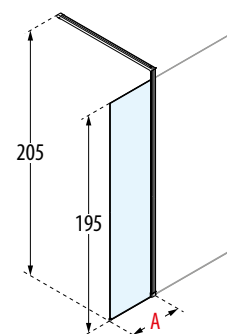

PROFILE FINISHES

White
code A

Silver
code B

Chrome
code K

Matt Black
code H

Dimensions	Code	Glass	Profile			
			A	B	K	H
Actual size		1	A	B	K	H
A		Clear	White	Silver	Chrome	Matt Black
37	GIADAHF37-