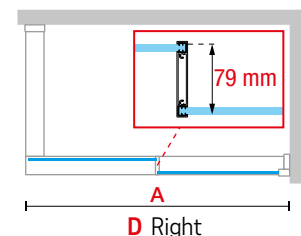

PROFILE FINISHES

Matt White
code U

Silver
code B

Matt Black
code H

Dimensions	Code	Installation		Glass	Profile		
		Right	Left		U	B	H
Actual size		D-	S-	1			
A				Clear	Matt White	Silver	Matt Black

ENTRY SIDE TOWEL HOLDER - STORAGE SHELF			
134↔137	KUADHWZPS0140	D-	S-
144↔147	KUADHWZPS0150	D-	S-
154↔157	KUADHWZPS0160	D-	S-
164↔167	KUADHWZPS0170	D-	S-
174↔177	KUADHWZPS0180	D-	S-
194↔197	KUADHWZPS0200	D-	S-
214↔217	KUADHWZPS0220	D-	S-