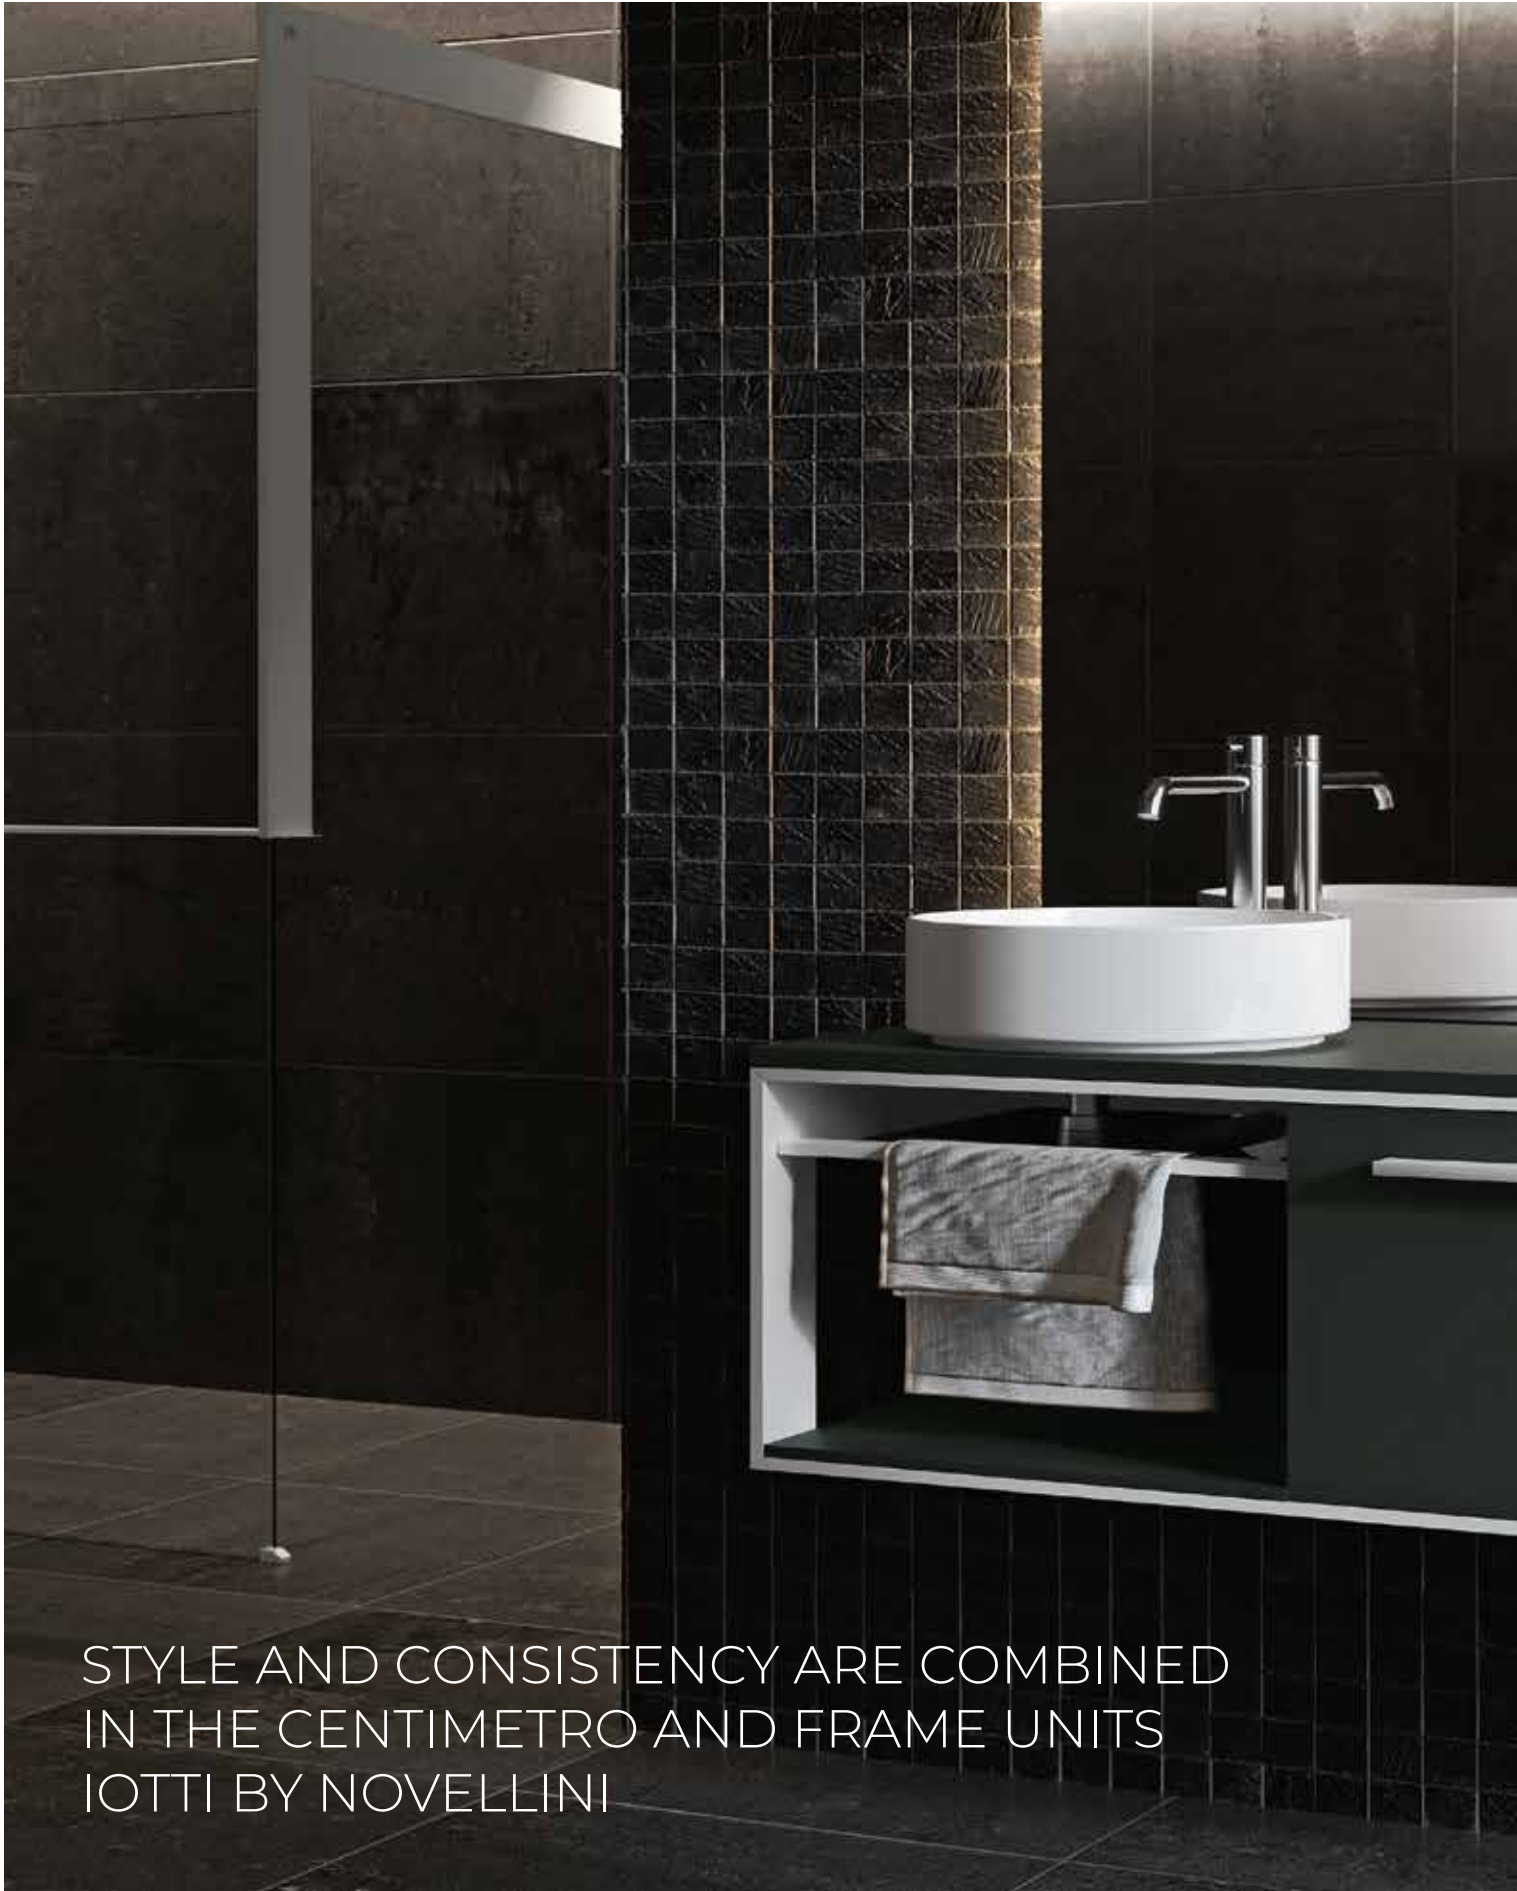

Close-up of system used to rest on the shower tray. Available in black or white

Construction of the code **Code** + **Right/Left** + **Glass** + **Profile** = Final product code

STYLE AND CONSISTENCY ARE COMBINED
IN THE CENTIMETRO AND FRAME UNITS
IOTTI BY NOVELLINI