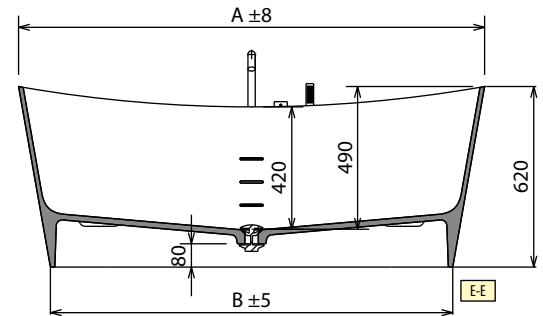

* Area for the preparation of electrical connection in the case of perimeter light for the bathtub. Plan remote control for switching on and off (not supplied).

MODEL	A	B	C	D	WEIGHT	CAPACITY IN LITRES
Ship 150	1500 mm	1280 mm	900 mm	1650 mm	105 kg	265 lt
Ship 160	1600mm	1380 mm	950 mm	1750 mm	115 kg	280 lt

HYDRAULIC SPECIFICATIONS
1 Natural Air jet
Siphon with 40 mm attachment

ELECTRICAL SPECIFICATIONS
Current 220-230 V
Frequency 50 Hz
Maximum absorbed power:
Natural Air: 1050 W

Install a 30mA residual-current device upstream with an omnipolar switch with minimum of ≥ 3 mm between the contacts.