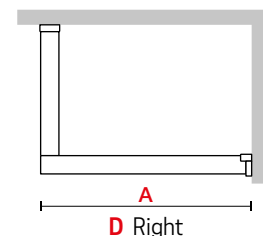

Close-up of system used to rest on the shower tray. Available in black or white