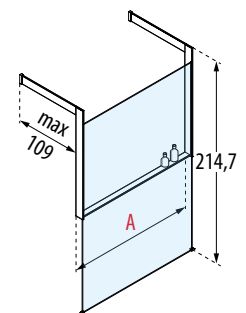

KUADRA HF FRAME WITH STORAGE SHELF

Dimensions	Code	Glass	Profile		
Actual size		1	U	B	H
A		Clear	Matt White	Silver	Matt Black
114	KUADFC116PO-				
134	KUADFC136PO-				
154	KUADFC156PO-