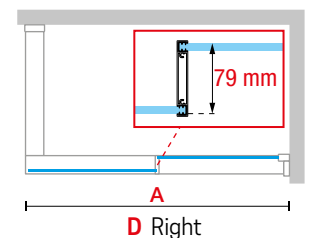

ENTRY SIDE STORAGE SHELF - TOWEL HOLDER

134↔137	KUADHWZPOS140	D-	S-				
144↔147	KUADHWZPOS150	D-	S-				
154↔157	KUADHWZPOS160	D-	S-				
164↔167	KUADHWZPOS170	D-	S-				
174↔177	KUADHWZPOS180	D-	S-				
194↔197	KUADHWZPOS200	D-	S-				
214↔217	KUADHWZPOS220	D-	S-