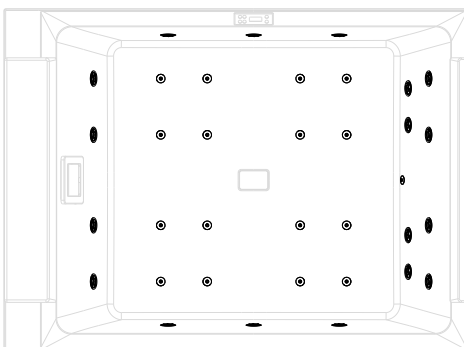

PLUS VERSION

18 BACK / SIDE / FOOT JETS
16 MINI JETS ON THE BOTTOM