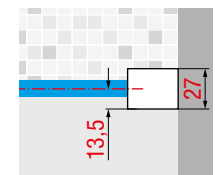

PROFILE FINISHES

Matt White
code U

Silver
code B

Matt Black
code H

Dimensions	Code	Installation		Glass	Profile		
		Right	Left		U	B	H
Actual size		D-	S-	1			
A				Clear	Matt White	Silver	Matt Black

ENTRY SIDE TOWEL HOLDER - STORAGE SHELF			
134↔137	KUADHWZPS0140	D-	S-
144↔147	KUADHWZPS0150	D-	S-
154↔157	KUADHWZPS0160	D-	S-
164↔167	KUADHWZPS0170	D-	S-
174↔177	KUADHWZPS0180	D-	S-
194↔197	KUADHWZPS0200	D-	S-
214↔217	KUADHWZPS0220	D-	S-