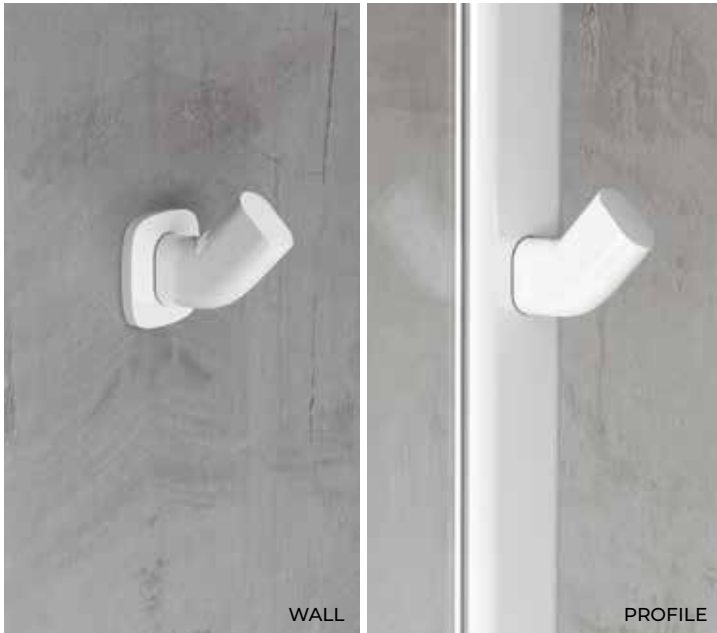

◀ **CLOTHES HOOK**

WALL

Finishing	Code
White	R90AGEPAM-A
Silver	R90AGEPAM-B
Matt Black	R90AGEPAM-H

PROFILE

Finishing	Code
White	R90AGEPAP-A
Silver	R90AGEPAP-B
Matt Black	R90AGEPAP-H