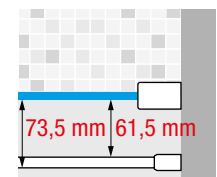

PROFILE FINISHES

Matt White
code U

Silver
code B

Matt Black
code H

Dimensions	Code	Installation		Glass	Profile		
		Right	Left		U	B	H
Actual size		D-	S-	1			
A				Clear	Matt White	Silver	Matt Black
77↔80	KUADHWSPS80	D-	S-				
87↔90	KUADHWSPS90	D-	S-				
97↔100	KUADHWSPS100	D-	S-				
107↔110	KUADHWSPS110	D-	S-				
117↔120	KUADHWSPS120	D-	S-				
127↔130	KUADHWSPS130	D-	S-				
137↔140	KUADHWSPS140	D-	S-				