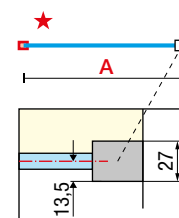

Mirror
code 75

PROFILE FINISHES

Matt White
code U

Silver
code B

Chrome
code K

Matt Black
code H

Dimensions	Code	Glass	Profile				Mirror	Profile			
			U	B	K	H		U	B	K	H
Actual size		76	U	B	K	H	75	U	B	K	H
A		Spy	Matt White	Silver	Chrome	Matt Black	Mirror	Matt White	Silver	Chrome	Matt Black
27↔30	KUADH30-										
37↔40	KUADH40-										
47↔50	KUADH50-										
57↔60	KUADH60-										
67↔70	KUADH70-										
77↔80	KUADH80-										
87↔90	KUADH90-										
97↔100	KUADH100-										
117↔120	KUADH120-										
137↔140	KUADH140-										
L 20↔180 H 80↔220 SPECIAL	KUADHSP		-	-	-	-					