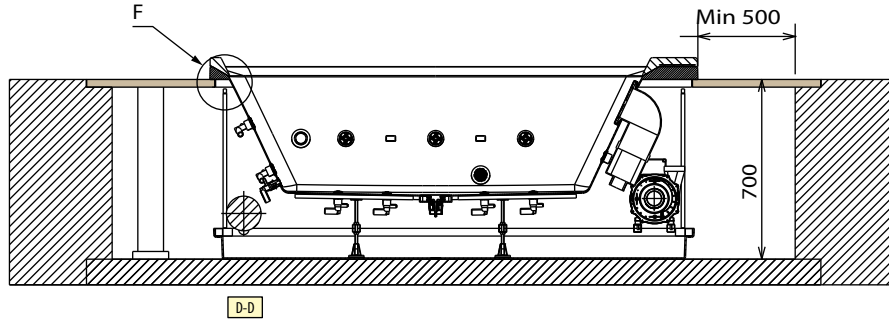

HYDRAULIC SPECIFICATIONS

maximum capacity 500 litres
18 side whirlpool jets
16 mini jets on the bottom
2 Natural Air jets

ELECTRICAL SPECIFICATIONS

Current 220-230 V
Frequency 50 Hz
Whirlpool: 1900 W
Natural Air: 1100 W
Max heat absorption heater +
low-speed pump: 2400 W

MECHANICAL CHARACTERISTICS

Total area 2.66 m²
Bathtub + components mass 200 kg
Users mass (2 pers.) 80+80 kg
Specific load on support base
3500 N/m²