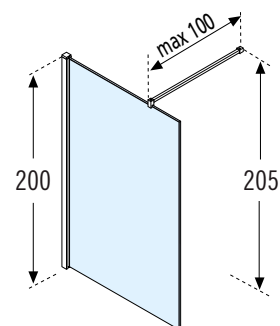

Mirror
code 75

PROFILE FINISHES

Matt White
code U

Silver
code B

Chrome
code K

Matt Black
code H

Dimensions	Code	Glass	Profile				Mirror	Profile			
			U	B	K	H		U	B	K	H
Actual size		76	U	B	K	H	75	U	B	K	H
A		Spy	Matt White	Silver	Chrome	Matt Black	Mirror	Matt White	Silver	Chrome	Matt Black
27↔30	KUADH30-										
37↔40	KUADH40-										
47↔50	KUADH50-										
57↔60	KUADH60-										
67↔70	KUADH70-										
77↔80	KUADH80-										
87↔90	KUADH90-										
97↔100	KUADH100-										
117↔120	KUADH120-										
137↔140	KUADH140-										
L 20↔180 H 80↔220 SPECIAL	KUADHSP		-	-	-	-					