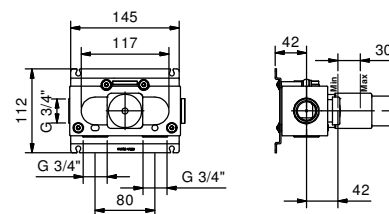

Art. D300A

Built-in piece

19 00 D300A

TOTAL PRICE

Chrome
Matt Black

3/4" stop valve

- handle
- 90° ceramic cartridge
- 3/4" inlets
- soundproof