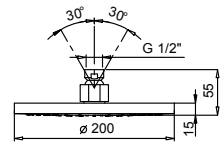

EXAMPLE OF COMBINATION - 3 OUTLETS

91 00 W043

Art. 9230

Rain showerhead

- Ø 20 cm
- Base material: brass
- flow restrictor 12 l/min at 3 bar
- anti-lime scale system
- 1/2" inlet
- check valve

**NOTE: conditions necessary for the correct functioning:
Min. Flow Rate: 10 l/min**