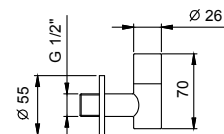

Chrome 91 02 8364
Matt Black 91 13 8364