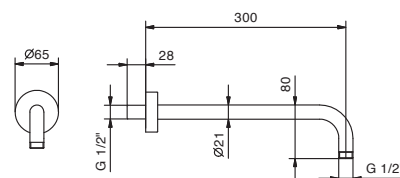

Chrome

86 02 8087

Art. 8027

Shower arm

- 30 cm long
- round backplate
- wall-mount
- 1/2" inlet

Chrome
Matt Black

86 02 8027
86 13 8027

OPTIONAL Built-in part for plasterboard