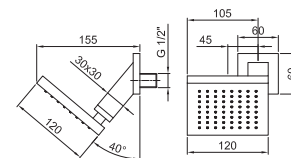

Chrome

86 02 8084

Art. 8087

Rain showerhead

- Base material: stainless steel
- adjustable
- anti-lime scale system
- 1/2" inlet
- check valve

**NOTE: conditions necessary for the correct functioning:
Min. Flow Rate: 10 l/min**