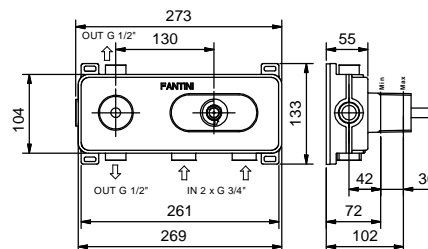

Built-in piece

19 00 D372A

TOTAL PRICE

Chrome
Matt Black

3/4" built-in thermostatic shower mixer

- handles
- **3-way** shut-off diverter with turning knob
- for horizontal installation only
- 3/4" inlets

Art. G573B