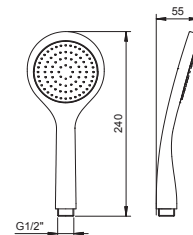

- SUN handshower
- water plug with showerholder
- round backplate
- 150 cm PVC flexible
- 1/2" inlet

Chrome 86 02 8051
 Matt Black 86 13 8051

Art. 8093

Shower set

- FIT handshower
- water plug with showerholder
- round backplate
- 150 cm PVC flexible
- 1/2" inlet

- FIT
- Base material: brass
- flow restrictor 9 l/min
- anti-lime scale system
- check valve

Chrome 90 02 8783
 Matt Black 90 13 8783

Art. 8914

Handshower

- DISCO
- Base material: ABS
- Ø 10 cm
- round lever
- flow restrictor 9 l/min
- anti-lime scale system
- check valve

Chrome

90 02 8914

Art. 8929

Handshower

- DISCO
- Base material: ABS
- Ø 14 cm
- 3 jets: 47 rain nozzles, 8 AIR POWER rain nozzles, 4 massage nozzles
- flow restrictor 12 l/min
- anti-lime scale system
- check valve