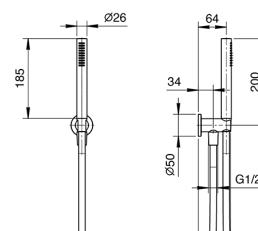

- SUN handshower
- water plug with showerholder
- round backplate
- 150 cm PVC flexible
- 1/2" inlet

Chrome 86 02 8051
 Matt Black 86 13 8051

Art. 8093

Shower set

- FIT handshower
- water plug with showerholder
- round backplate
- 150 cm PVC flexible
- 1/2" inlet