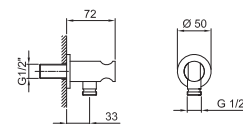

Shower rail

- 150 cm PVC flexible
- adjustable slider
- without water plug
- without handshower

Chrome
Matt Black

86 02 9247
86 13 9247

Art. 9323

Water plug

- round backplate
- fixed handshower holder
- connection for flexible with conical nut