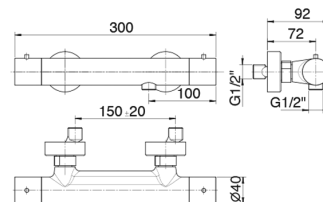

Art. M030

Wall-mount thermostatic shower mixer

- handles
- without shower set
- 1/2" inlets

Chrome

24 02 M030

3/4" built-in thermostatic shower mixer

- handles
- no. 1 1/2" outlet
- for horizontal installation only
- 3/4" inlets