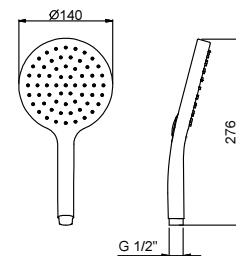

- FIT
- Base material: brass
- flow restrictor 9 l/min
- anti-lime scale system
- check valve

Chrome 90 02 8783
 Matt Black 90 13 8783

Art. 8914

Handshower

- DISCO
- Base material: ABS
- Ø 10 cm
- round lever
- flow restrictor 9 l/min
- anti-lime scale system
- check valve

Chrome

90 02 8914

Art. 8929

Handshower

- DISCO
- Base material: ABS
- Ø 14 cm
- 3 jets: 47 rain nozzles, 8 AIR POWER rain nozzles, 4 massage nozzles
- flow restrictor 12 l/min
- anti-lime scale system
- check valve