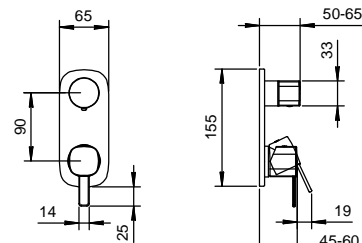

External piece

Chrome 24 02 M487B
Matt Black 24 13 M487B

Art. M587A