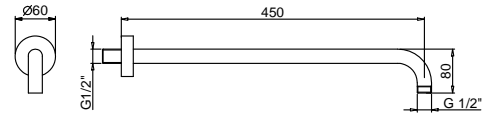

Art. W046

91 00 W046

Art. 8028

Shower arm

- 45 cm long
- round backplate
- wall-mount
- 1/2" inlet

Chrome
Matt Black

86 02 8028
86 13 8028

OPTIONAL Built-in part for plasterboard