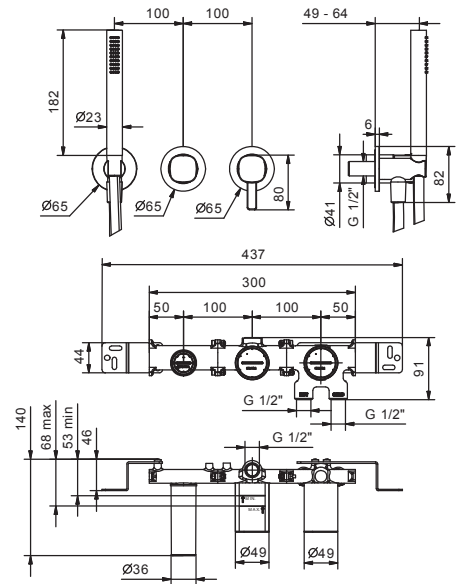

Built-in shower mixer

- handles
- **2-way** diverter with turning knob
- FIT handshower
- water plug with showerholder
- 150 cm PVC flexible
- 1/2" inlets

Art. M184B

Art. R084A

External piece

Chrome	24 02 M184B
Matt Black	24 13 M184B

Built-in piece

44 00 R084A

TOTAL PRICE

Chrome
Matt Black