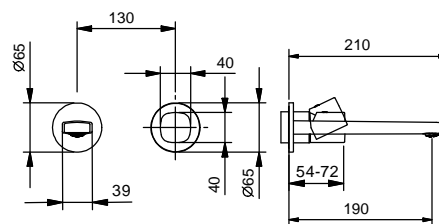

Chrome
Matt Black

lead \emptyset free

Wall-mount washbasin mixer

- spout projection 19 cm
- handle
- flow restrictor 5 l/min at 3 bar
- 1/2" inlets
- WITHOUT WASTE

Art. M011B

External piece

Chrome 24 02 M011B
 Matt Black 24 13 M011B