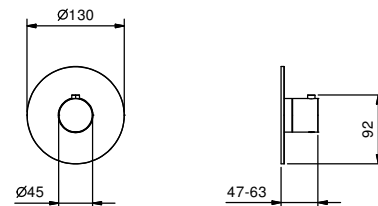

3/4" built-in thermostatic shower mixer

- handle
- 3/4" inlets
- soundproof
- without stop valve **to be ordered separately**

NOTE: the mixer must always be ordered with the stop valve M591B+D391A

Art. G500B

External piece

Chrome 87 02 G500B
Matt Black 87 13 G500B