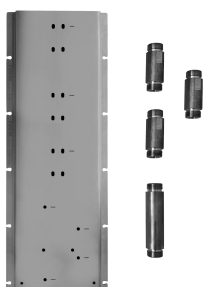

EXAMPLE OF COMBINATION - 1 OUTLET

EXAMPLE OF COMBINATION - 2 OUTLETS

91 00 W042

Art. W043

OPTIONAL - Easy Fix System

- plate and connections:
- for an easy both horizontal and vertical installation of the thermostatic mixers:
 - to install art- D300A / D391A - **3 outlets**