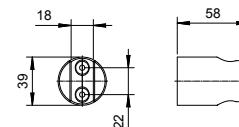

Art. 9129

Fixed handshower holder

- connection for flexible with conical nut