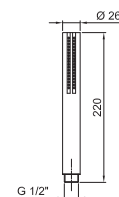

Chrome 90 02 9673
Matt Black 90 13 9673

Art. 8783

Handshower

- FIT
- Base material: brass
- flow restrictor 9 l/min
- anti-lime scale system
- check valve