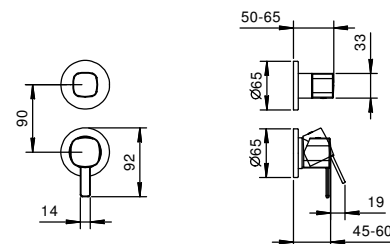

Built-in shower mixer

- handles
- with rosaces
- **2-way** diverter with turning knob
- 1/2" inlets
- soundproof

Art. M481B

External piece

Chrome 24 02 M481B
Matt Black 24 13 M481B

Art. M585A