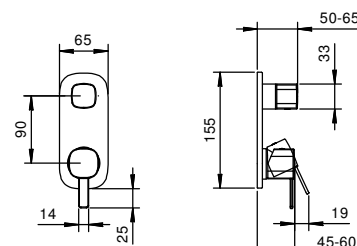

External piece

Chrome 24 02 M485B
Matt Black 24 13 M485B

Art. M585A