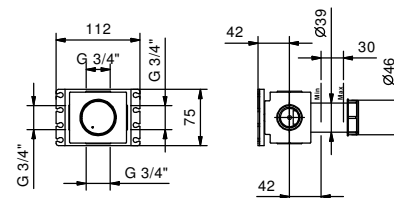

- handle
- 90° ceramic cartridge
- 3/4" inlets
- soundproof

Art. M591B

External piece

Chrome 24 02 M591B
 Matt Black 24 13 M591B

Art. D391A

Built-in piece

19 00 D391A

TOTAL PRICE