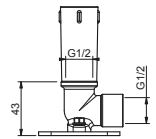

OPTIONAL Built-in part for plasterboard

Art. W046

91 00 W046