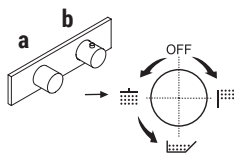

EXAMPLE:

art. **G573B+D373A**

a) shut-off rotating diverter - By rotating the diverter knob from centre to right clockwise, one opens the first outlet, shuts off at the centre and rotating left opens the second and third outlets in a sequence.

b) temperature control.

Base materials:

- Brass

02 Chrome

13 Matt Black (RAL 9005)

* For spare parts, accessories, miscellaneous items and extensions please refer to specific pricelist sections