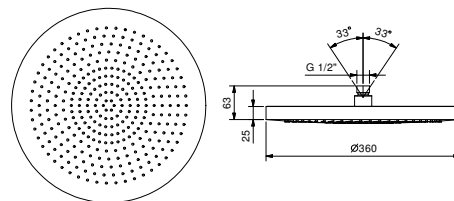

Art. 8084

Rain showerhead

- Ø 36 cm
- Base material: stainless steel
- anti-lime scale system
- 1/2" inlet
- check valve

**NOTE: conditions necessary for the correct functioning:
Minimum Flow Rate: 15 l/m**

Chrome

86 02 8084

Art. 8087

Rain showerhead

- Base material: stainless steel
- adjustable
- anti-lime scale system
- 1/2" inlet
- check valve

**NOTE: conditions necessary for the correct functioning:
Min. Flow Rate: 10 l/min**