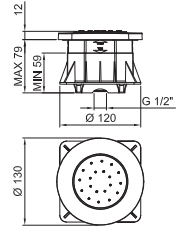

Art. 8055

Lateral body spray

- adjustable
- Base material: ABS
- anti-lime scale system
- 1/2" inlet
- built-in part included

Chrome

86 02 8055