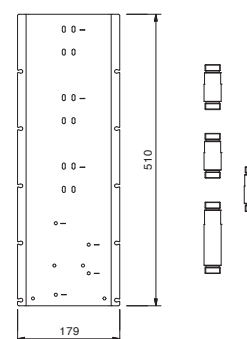

EXAMPLE OF COMBINATION - 1 OUTLET

EXAMPLE OF COMBINATION - 2 OUTLETS

91 00 W042

Art. W043

OPTIONAL - Easy Fix System

- plate and connections:
- for an easy both horizontal and vertical installation of the thermostatic mixers:
 - to install art- D300A / D391A - **3 outlets**