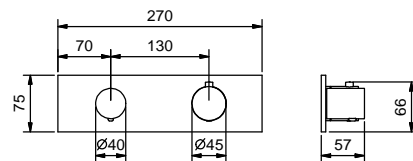

Art. G531B

External piece

Chrome 87 02 G531B
Matt Black 87 13 G531B