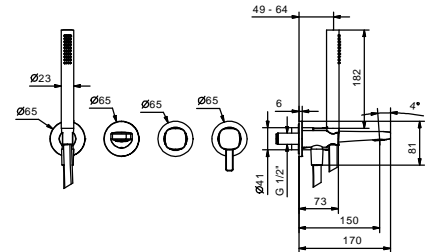

Built-in bathtub mixer

- spout projection 15 cm
- handle
- **2-way** diverter with turning knob
- FIT handshower
- water plug with showerholder
- 150 cm PVC flexible
- 1/2" inlets

Art. M120B

External piece

Chrome 24 02 M120B
Matt Black 24 13 M120B