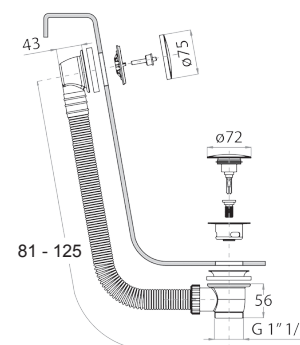

N.B. complete finishing list in the section miscellaneous articles at the end of the pricelist

Chrome 91 02 8486
 Matt Black 91 13 8486

Art. W001

Bathtub drain

- with handle
- WITH WASTE

N.B. complete finishing list in the section miscellaneous articles at the end of the pricelist