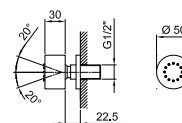

Chrome 86 02 9248
Matt Black 86 13 9248