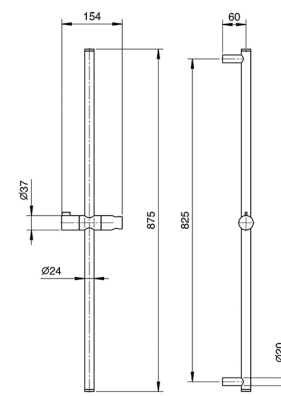

Art. 8096

Shower rail

- without water plug
- without handshower
- without flexible
- adjustable slider

Chrome

86 02 8096