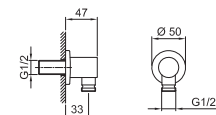

Art. 7034

Water plug

- round backplate
- without shower holder