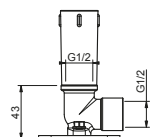

OPTIONAL Built-in part for plasterboard

Art. W046

91 00 W046