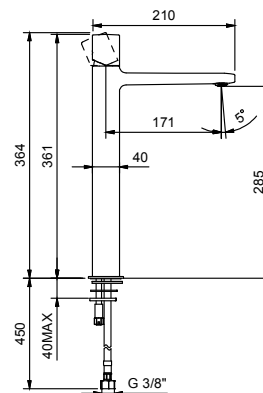

Art. M006WF

lead $\varnothing$ free

Single-hole high washbasin mixer

- spout projection 17 cm
- handle
- flow restrictor 5 l/min at 3 bar
- flexible supply lines
- WITHOUT WASTE

Chrome
Matt Black

24 02 M006WF
24 13 M006WF