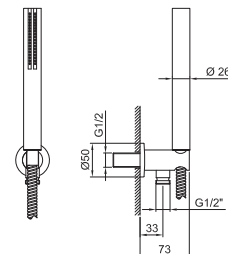

86 13 9236

OPTIONAL Built-in part for plasterboard

Art. W046

91 00 W046

Art. 9237

Shower arm

- 45 cm long
- round backplate
- ceiling-mount
- 1/2" inlet

Chrome

- SUN handshower
- water plug with showerholder
- round backplate
- 150 cm PVC flexible
- 1/2" inlet

Chrome 86 02 8051
 Matt Black 86 13 8051

Art. 8093

Shower set

- FIT handshower
- water plug with showerholder
- round backplate
- 150 cm PVC flexible
- 1/2" inlet