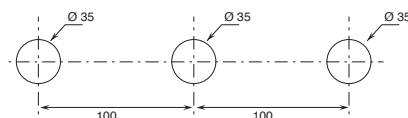

with KNOB handle

with LEVER handle

All washbasin and bidet mixers are fitted with 5 l/min **flow restrictors**.

BASINS HOLE SIZE:

- For single-hole washbasin and bidet mixers.

- 3-hole washbasin mixer.

The built-in 3/4" thermostatic shower mixer is available: