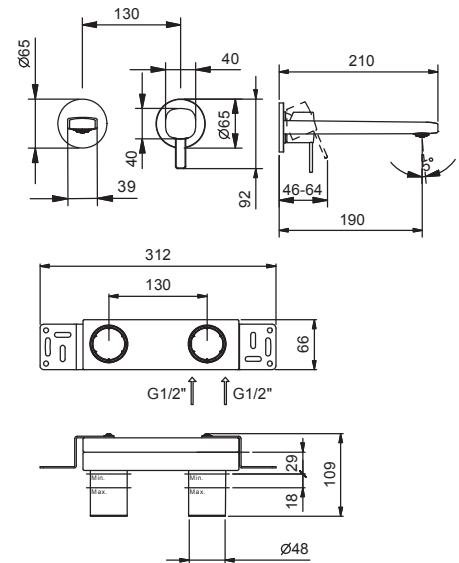

lead $\emptyset$ free

Wall-mount washbasin mixer

- spout projection 19 cm
- handle
- flow restrictor 5 l/min at 3 bar
- 1/2" inlets
- WITHOUT WASTE

Art. M111B

External piece

Chrome 24 02 M111B
Matt Black 24 13 M111B

Art. M011A

Built-in piece

44 00 M011A

TOTAL PRICE

Chrome
Matt Black