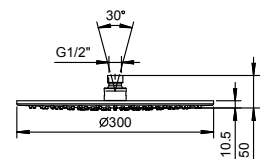

Art. 8094

Rain showerhead

- Ø 30 cm
- Base material: ABS
- flow restrictor 12 l/min at 3 bar
- anti-lime scale system
- 1/2" inlet
- check valve

**NOTE: conditions necessary for the correct functioning:
Min. Flow Rate: 10 l/min**