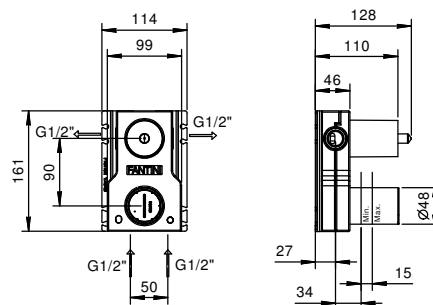

Built-in piece

44 00 M585A

TOTAL PRICE

Chrome
Matt Black

Built-in shower mixer

- handles
- with plate
- **2-way** diverter with turning knob
- 1/2" inlets
- soundproof

Art. M485B