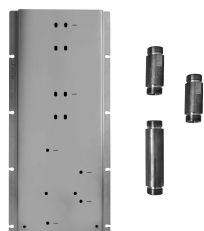

Art. W042

OPTIONAL - Easy Fix System

1. plate and connections:
2. for an easy both horizontal and vertical installation of the thermostatic mixers:
   - to install art- D300A / D391A - **1 outlet**
   - to install art- D300A / D391A - **2 outlets**