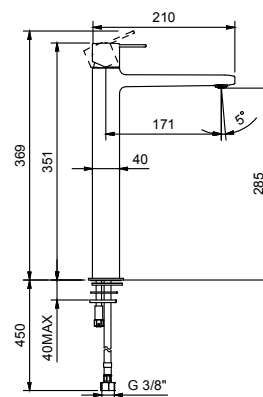

Single-hole high washbasin mixer

- spout projection 17 cm
- handle
- flow restrictor 5 l/min at 3 bar
- flexible supply lines
- WITHOUT WASTE

Chrome
Matt Black

24 02 M106WF
24 13 M106WF

lead $\varnothing$ free

Wall-mount washbasin mixer

- spout projection 15 cm
- handle
- flow restrictor 5 l/min at 3 bar
- 1/2" inlets
- WITHOUT WASTE