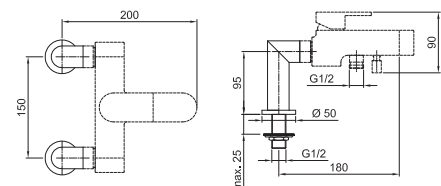

Art. 9624

Couple of stands for deck-mounted bathtub mixer

- for art. 1815 - 1818 (CAFÈ)
- for art. 1016 - 1019 (MARE)
- for art. M015 - M018 - M115 - M118 - M215 (LAMÉ)

Chrome
Matt Black

90 02 9624
90 13 9624