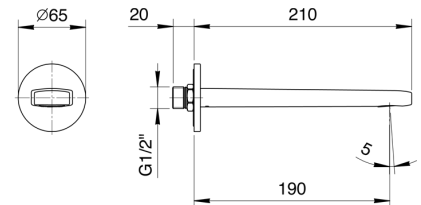

- spout projection 15 cm
- 1/2" inlet

Chrome
Matt Black

24 02 M041
24 13 M041

Art. M045

Wall-mount bathtub spout

- spout projection 19 cm
- 1/2" inlet

Chrome
Matt Black

24 02 M045
24 13 M045