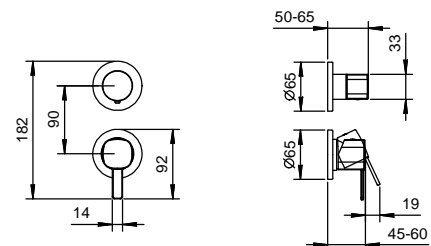

Built-in shower mixer

- handles
- with rosaces
- **3-way** diverter with turning knob
- 1/2" inlets
- soundproof

Art. M489B

External piece

Chrome 24 02 M489B
Matt Black 24 13 M489B