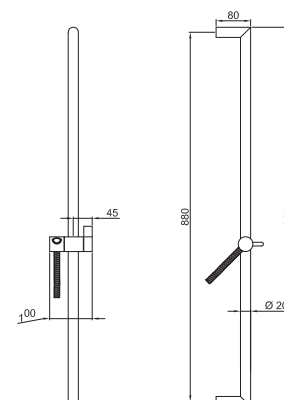

Chrome
Matt Black

90 02 8929
90 13 8929

Art. 8096

Shower rail

- without water plug
- without handshower
- without flexible
- adjustable slider

Chrome

86 02 8096

Art. 9247

Shower rail

- 150 cm PVC flexible
- adjustable slider
- without water plug
- without handshower

Chrome
Matt Black

86 02 9247
86 13 9247

Art. 9323

Water plug

- round backplate
- fixed handshower holder
- connection for flexible with conical nut