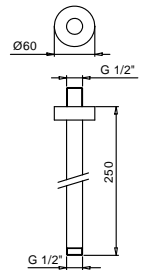

Art. W046

91 00 W046

Art. 8081

Shower arm

- 40 cm long
- rectangular backplate
- 1/2" inlet
- wall-mount

Chrome

86 02 8081

OPTIONAL Built-in part for plasterboard

Art. W046

91 00 W046

Art. 9236

Shower arm

- 25 cm long
- round backplate
- ceiling-mount
- 1/2" inlet

Chrome

86 02 9236

Matt Black

86 13 9236

OPTIONAL Built-in part for plasterboard

Art. W046

91 00 W046

Art. 9237

Shower arm

- 45 cm long
- round backplate
- ceiling-mount
- 1/2" inlet

Chrome