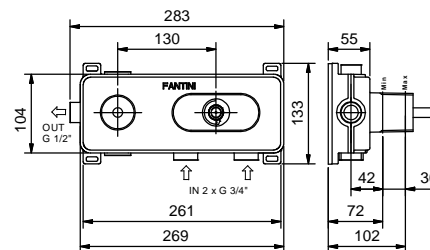

Art. D331A

Built-in piece

19 00 D331A