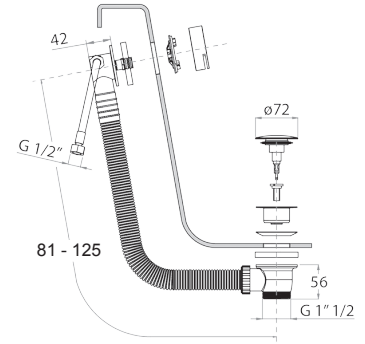

Art. W002

Bathtub drain

- with handle
- bath-tub drain with overflow
- WITH WASTE

N.B. complete finishing list in the section miscellaneous articles at the end of the pricelist

Chrome
Matt Black

91 02 W002
91 13 W002