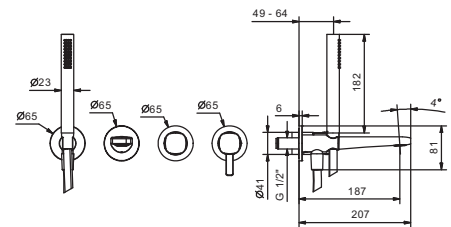

External piece

Chrome 24 02 M121B
Matt Black 24 13 M121B