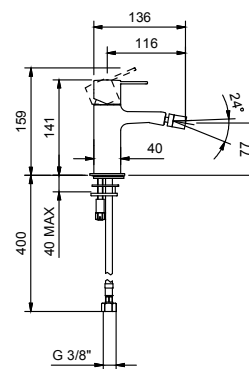

Art. M108WF

Single-hole bidet mixer

- spout projection 11,6 cm
- handle
- flow restrictor 5 l/min at 3 bar
- articulated aerator
- flexible supply lines
- WITHOUT WASTE

Chrome
Matt Black

24 02 M108WF
24 13 M108WF