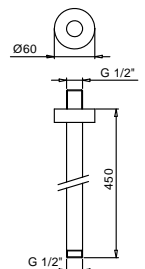

Art. 9237

Shower arm

- 45 cm long
- round backplate
- ceiling-mount
- 1/2" inlet

Chrome

86 02 9237

Matt Black

86 13 9237