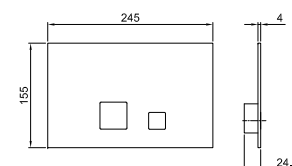

Art. 8402

Flush actuator plate

- Base material: stainless steel
- projecting push-button controls
- with round controls
- compatible with GEBERIT SIGMA8, SIGMA12
- without visible fixing system

N.B. complete finishing list in the section miscellaneous articles at the end of the pricelist

Brilliant Stainless Steel 91 38 8402
Matt Black 91 13 8402

Art. 8403

Flush actuator plate

- Base material: stainless steel
- flush fit controls
- with square controls
- compatible with GEBERIT SIGMA8, SIGMA12
- without visible fixing system

N.B. complete finishing list in the section miscellaneous articles at the end of the pricelist

Brilliant Stainless Steel 91 38 8403
Matt Black 91 13 8403

Art. 8486

Double-function hydrobrush

- for WC cleaning
- for personal care if used with a shower mixer
- water plug with showerholder
- stop valve
- Base material: brass
- round backplate
- 120 cm PVC flexible
- 1/2" inlet

N.B. complete finishing list in the section miscellaneous articles at the end of the pricelist

Chrome 91 02 8486
Matt Black 91 13 8486

Art. W001

Bathtub drain

- with handle
- WITH WASTE

N.B. complete finishing list in the section miscellaneous articles at the end of the pricelist

Chrome 91 02 W001
Matt Black 91 13 W001