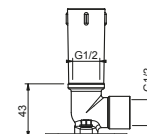

OPTIONAL Built-in part for plasterboard

Art. W046

91 00 W046