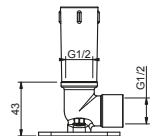

OPTIONAL Built-in part for plasterboard

Art. W046

91 00 W046