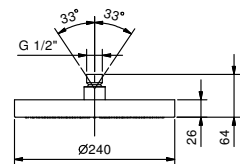

Art. 8083

Rain showerhead

- Ø 24 cm
- Base material: stainless steel
- flow restrictor 12 l/min at 3 bar
- anti-lime scale system
- 1/2" inlet
- check valve

**NOTE: conditions necessary for the correct functioning:
Min. Flow Rate: 10 l/min**