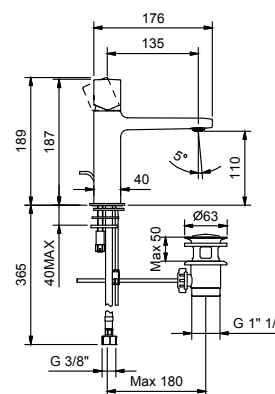

Single-hole washbasin mixer

- spout projection 13,5 cm
- handle
- flow restrictor 5 l/min at 3 bar
- flexible supply lines
- WITH WASTE

Chrome
Matt Black

24 02 M004F
24 13 M004F