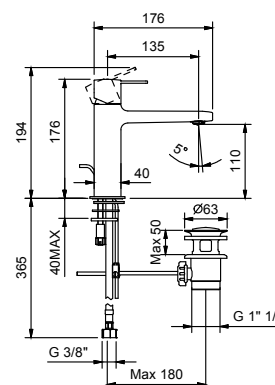

Single-hole washbasin mixer

- spout projection 13,5 cm
- handle
- flow restrictor 5 l/min at 3 bar
- flexible supply lines
- WITH WASTE

Chrome
Matt Black

24 02 M104F
24 13 M104F