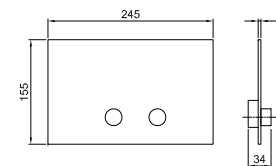

Art. 8402

Flush actuator plate

- Base material: stainless steel
- projecting push-button controls
- with round controls
- compatible with GEBERIT SIGMA8, SIGMA12
- without visible fixing system

N.B. complete finishing list in the section miscellaneous articles at the end of the pricelist

Brilliant Stainless Steel 91 38 8402
Matt Black 91 13 8402

Art. 8403

Flush actuator plate

- Base material: stainless steel
- flush fit controls
- with square controls
- compatible with GEBERIT SIGMA8, SIGMA12
- without visible fixing system

N.B. complete finishing list in the section miscellaneous articles at the end of the pricelist

Brilliant Stainless Steel 91 38 8403
Matt Black 91 13 8403

Art. 8486

Double-function hydrobrush

- for WC cleaning
- for personal care if used with a shower mixer
- water plug with showerholder
- stop valve
- Base material: brass
- round backplate
- 120 cm PVC flexible
- 1/2" inlet

N.B. complete finishing list in the section miscellaneous articles at the end of the pricelist

Chrome 91 02 8486
Matt Black 91 13 8486

Art. W001

Bathtub drain

- with handle
- WITH WASTE

N.B. complete finishing list in the section miscellaneous articles at the end of the pricelist

Chrome 91 02 W001
Matt Black 91 13 W001