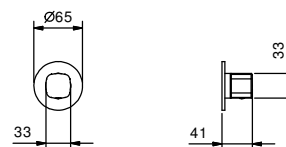

- handle
- 90° ceramic cartridge
- 3/4" inlets
- soundproof

Art. M591B

External piece

Chrome 24 02 M591B
 Matt Black 24 13 M591B

Art. D391A

Built-in piece

19 00 D391A

TOTAL PRICE