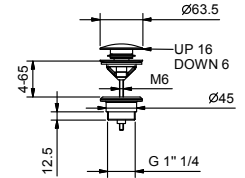

Art. 8434

Waste

- 1" 1/4
- pushing plug
- for washbasin without overflow
- for washbasin with overflow
- universal

N.B. complete finishing list in the section miscellaneous articles at the end of the pricelist

Chrome 91 02 8434
Matt Black 91 13 8434

Art. 8435

Waste

- 1" 1/4
- for washbasin without overflow
- for washbasin with overflow
- unrestricted outlet
- universal

N.B. complete finishing list in the section miscellaneous articles at the end of the pricelist