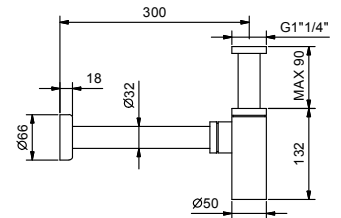

Chrome 91 02 8435
 Matt Black 91 13 8435

Art. 9234

Bottle trap

- 1" 1/4
- for washbasin

N.B. complete finishing list in the section miscellaneous articles at the end of the pricelist

Chrome 91 02 9234
 Matt Black 91 13 9234