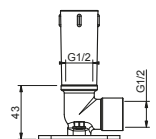

OPTIONAL Built-in part for plasterboard

Art. W046

91 00 W046