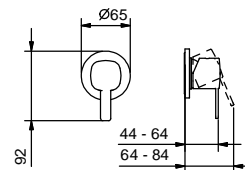

Built-in shower mixer

- handle
- no. 1 1/2" outlet
- 1/2" inlets
- soundproof

Art. M163B

External piece

Chrome 24 02 M163B
Matt Black 24 13 M163B

Art. M063A