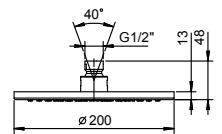

Art. 8095

Rain showerhead

- Ø 20 cm
- Base material: ABS
- flow restrictor 12 l/min at 3 bar
- anti-lime scale system
- 1/2" inlet
- check valve

**NOTE: conditions necessary for the correct functioning:
Min. Flow Rate: 10 l/min**