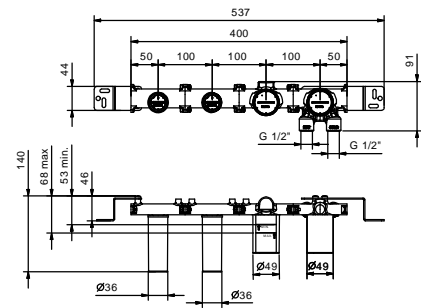

Built-in piece

44 00 R021A

TOTAL PRICE

Chrome
Matt Black

Built-in bathtub mixer

- spout projection 19 cm
- handle
- **2-way** diverter with turning knob
- FIT handshower
- water plug with showerholder
- 150 cm PVC flexible
- 1/2" inlets

Art. M121B