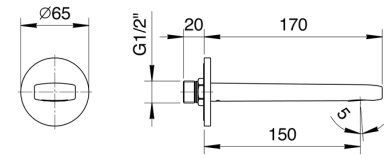

Art. M041

Wall-mount bathtub spout

- spout projection 15 cm
- 1/2" inlet

Chrome
Matt Black

24 02 M041
24 13 M041