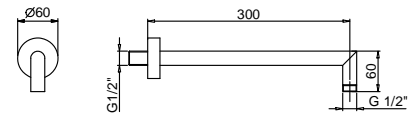

Art. W046

91 00 W046

Art. 9231

Shower arm

- 30 cm long
- round backplate
- wall-mount
- 1/2" inlet

Chrome
Matt Black

86 02 9231
86 13 9231

OPTIONAL Built-in part for plasterboard