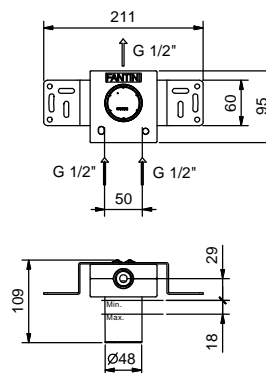

Built-in piece

44 00 M063A

TOTAL PRICE

Chrome
Matt Black

Built-in shower mixer

- handle
- **2-way** automatic diverter
- 1/2" inlets

Art. M822B