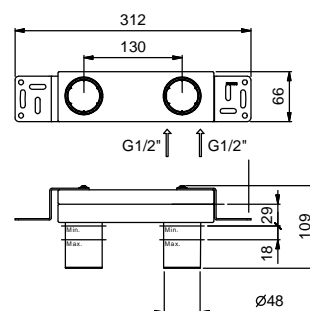

Built-in piece

44 00 M011A

TOTAL PRICE

Chrome
Matt Black

lead $\emptyset$ free

Wall-mount washbasin mixer

- spout projection 15 cm
- handle
- flow restrictor 5 l/min at 3 bar
- 1/2" inlets
- WITHOUT WASTE

Art. M109B