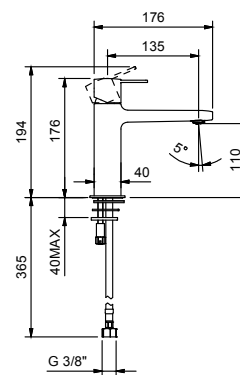

Single-hole washbasin mixer

- spout projection 13,5 cm
- handle
- flow restrictor 5 l/min at 3 bar
- flexible supply lines
- WITHOUT WASTE

Chrome
Matt Black

24 02 M104WF
24 13 M104WF