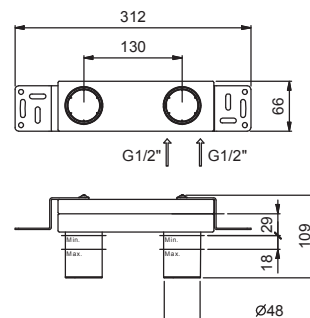

Built-in piece

44 00 M011A