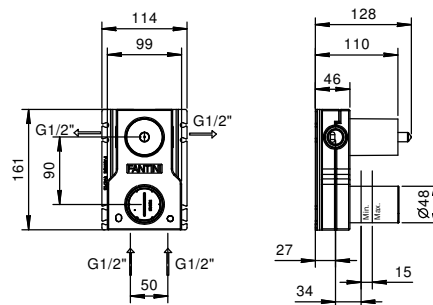

Built-in piece

44 00 M585A

TOTAL PRICE

Chrome
Matt Black