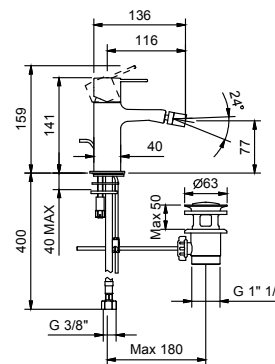

Art. M108F

Single-hole bidet mixer

- spout projection 11,6 cm
- handle
- flow restrictor 5 l/min at 3 bar
- articulated aerator
- flexible supply lines
- WITH WASTE

Chrome
Matt Black

24 02 M108F
24 13 M108F