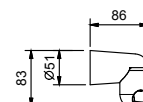

Art. 0992

Adjustable handshower holder

- connection for flexible with conical nut