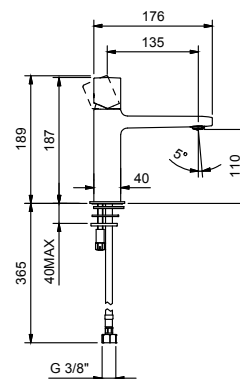

Art. M004WF

lead $\varnothing$ free

Single-hole washbasin mixer

- spout projection 13,5 cm
- handle
- flow restrictor 5 l/min at 3 bar
- flexible supply lines
- WITHOUT WASTE

Chrome
Matt Black

24 02 M004WF
24 13 M004WF