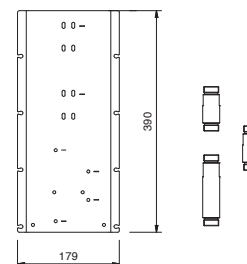

Art. W042

OPTIONAL - Easy Fix System

1. plate and connections:
2. for an easy both horizontal and vertical installation of the thermostatic mixers:
   - to install art- D300A / D391A - **1 outlet**
   - to install art- D300A / D391A - **2 outlets**