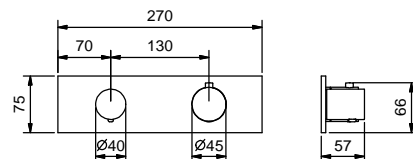

External piece

Chrome 87 02 G573B
Matt Black 87 13 G573B

Art. D373A