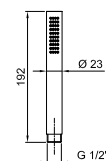

Chrome 90 02 8783
Matt Black 90 13 8783