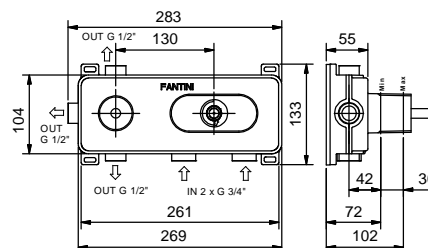

Built-in piece

19 00 D373A

TOTAL PRICE

Chrome
Matt Black