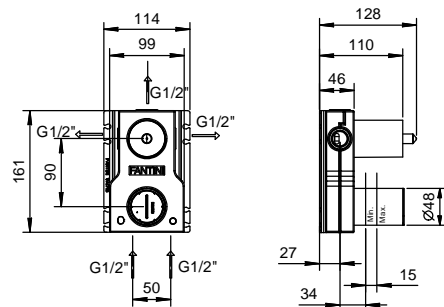

Built-in piece

44 00 M587A

TOTAL PRICE

Chrome
Matt Black

Built-in shower mixer

- handles
- with plate
- **3-way** diverter with turning knob
- 1/2" inlets
- soundproof

Art. M487B