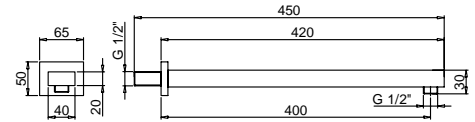

Art. W046

91 00 W046

Art. 8081

Shower arm

- 40 cm long
- rectangular backplate
- 1/2" inlet
- wall-mount

Chrome

86 02 8081

OPTIONAL Built-in part for plasterboard