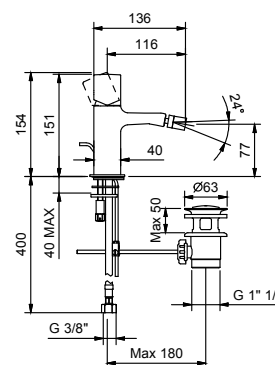

Art. M008F

Single-hole bidet mixer

- spout projection 11,6 cm
- handle
- flow restrictor 5 l/min at 3 bar
- articulated aerator
- flexible supply lines
- WITH WASTE

Chrome
Matt Black

24 02 M008F
24 13 M008F