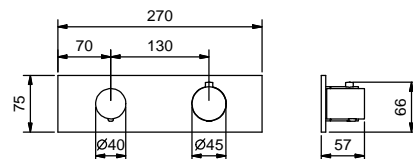

3/4" built-in thermostatic shower mixer

- handles
- **2-way** shut-off diverter with turning knob
- for horizontal installation only
- 3/4" inlets

Art. G572B

External piece

Chrome 87 02 G572B
Matt Black 87 13 G572B