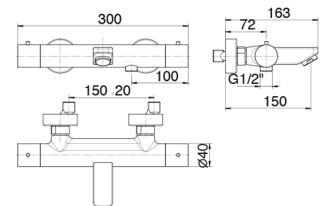

24 02 M115
24 13 M115

Art. M215

Wall-mount thermostatic bathtub mixer

- spout projection 15 cm
- handles
- **2-way** diverter
- without shower set

Chrome

24 02 M215

Art. 9624

Couple of stands for deck-mounted bathtub mixer