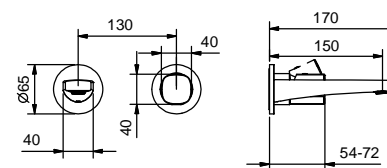

Art. M009B

External piece

Chrome
Matt Black

24 02 M009B
24 13 M009B