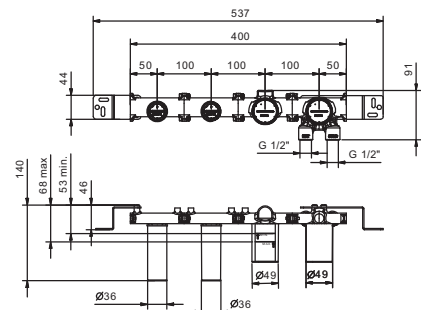

Built-in piece

44 00 R021A