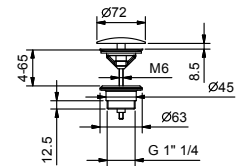

Chrome 91 02 8435
 Matt Black 91 13 8435

Art. 9234

Bottle trap

- 1" 1/4
- for washbasin

N.B. complete finishing list in the section miscellaneous articles at the end of the pricelist

Chrome 91 02 9234
 Matt Black 91 13 9234