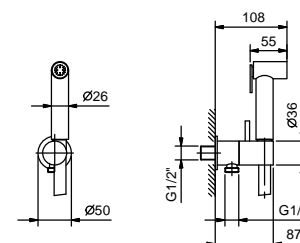

Art. 8486

Double-function hydrobrush

- for WC cleaning
- for personal care if used with a shower mixer
- water plug with showerholder
- stop valve
- Base material: brass
- round backplate
- 120 cm PVC flexible
- 1/2" inlet

N.B. complete finishing list in the section miscellaneous articles at the end of the pricelist

Chrome 91 02 8486
Matt Black 91 13 8486