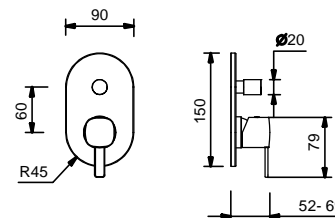

Built-in piece

Chrome 24 02 M822B
Matt Black 24 13 M822B