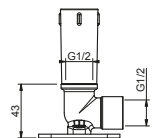

OPTIONAL Built-in part for plasterboard

Art. W046

91 00 W046