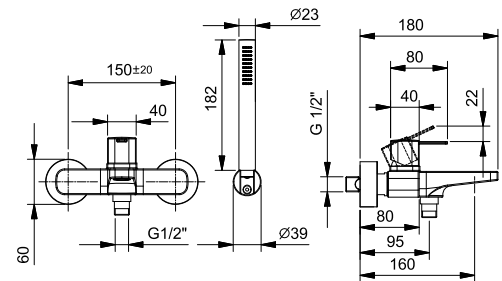

Art. M115

Wall-mount bathtub mixer

- spout projection 16 cm
- handle
- **2-way** diverter
- FIT handshower
- 150 cm PVC flexible
- handshower holder

Chrome
Matt Black

24 02 M115
24 13 M115