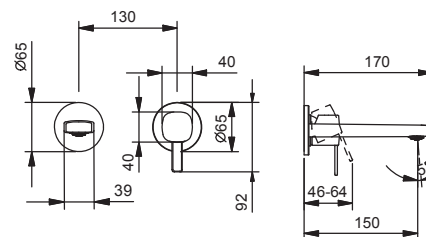

External piece

Chrome 24 02 M109B
Matt Black 24 13 M109B