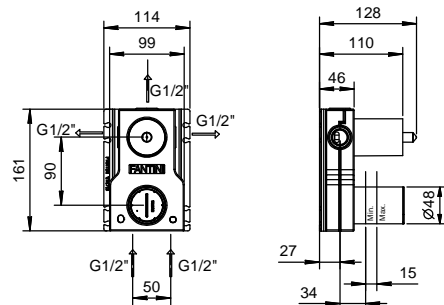

Built-in piece

44 00 M587A

TOTAL PRICE

Chrome
Matt Black