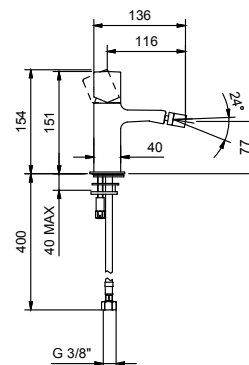

Art. M008WF

Single-hole bidet mixer

- spout projection 11,6 cm
- handle
- flow restrictor 5 l/min at 3 bar
- articulated aerator
- flexible supply lines
- WITHOUT WASTE

Chrome
Matt Black

24 02 M008WF
24 13 M008WF