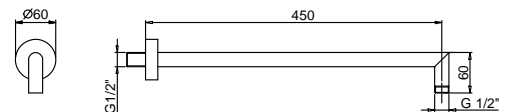

Art. W046

91 00 W046

Art. 8011

Shower arm

- 45 cm long
- round backplate
- wall-mount
- 1/2" inlet

Chrome
Matt Black

86 02 8011
86 13 8011

OPTIONAL Built-in part for plasterboard