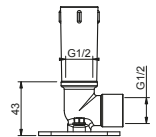

OPTIONAL Built-in part for plasterboard

Art. W046

91 00 W046