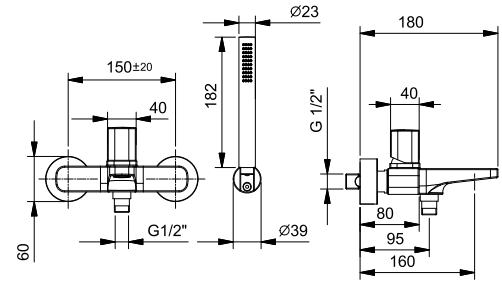

Art. M015

Wall-mount bathtub mixer

- spout projection 16 cm
- handle
- **2-way** diverter
- FIT handshower
- handshower holder
- 150 cm PVC flexible

Chrome
Matt Black

24 02 M015
24 13 M015