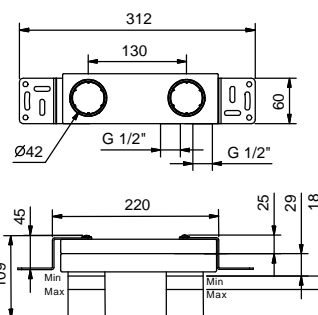

Art. M011A

Built-in piece

44 00 M011A