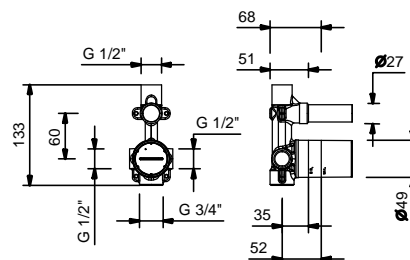

External piece

44 00 M822A