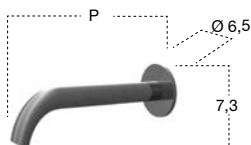

art.

SP201INSA	Acciaio Satinato / <i>Satin Stainless Steel</i>
SP201INLU	Acciaio Lucido / <i>Polished Stainless Steel</i>

Corpo ad incasso per art. AY600SA, art. AY600LU, art. AY920SA, art. AY920LU, art. AY921SA, art. AY921LU, art. AY922SA e art. AY922LU.

Concealed valve for art. AY600SA, art. AY600LU, art. AY920SA, art. AY920LU, art. AY921SA, art. AY921LU, art. AY922SA and art. AY922LU.

H	P	Ø	art.	
7,3	12,8	6,5	AY920SA	Acciaio Satinato / <i>Satin Stainless Steel</i>
7,3	12,8	6,5	AY920LU	Acciaio Lucido / <i>Polished Stainless Steel</i>
7,3	19,8	6,5	AY921SA	Acciaio Satinato / <i>Satin Stainless Steel</i>
7,3	19,8	6,5	AY921LU	Acciaio Lucido / <i>Polished Stainless Steel</i>
7,3	25,8	6,5	AY922SA	Acciaio Satinato / <i>Satin Stainless Steel</i>
7,3	25,8	6,5	AY922LU	Acciaio Lucido / <i>Polished Stainless Steel</i>

Erogatore a parete per lavabo, escluso di corpo ad incasso.

Wall mount sink spout, concealed valve not included.

H	P	Ø	art.	
6,8	4,5/7	6,5	AY600SA	Acciaio Satinato / <i>Satin Stainless Steel</i>
6,8	4,5/7	6,5	AY600LU	Acciaio Lucido / <i>Polished Stainless Steel</i>

Miscelatore monocomando per lavabo da incasso a parete, escluso di corpo ad incasso.

Single lever sink mixer for wall encasing, concealed valve not included.

art.

SP601INSA	Acciaio Satinato / <i>Satin Stainless Steel</i>
SP601INLU	Acciaio Lucido / <i>Polished Stainless Steel</i>

Corpo ad incasso per art. AY601SA e art. AY601LU.

Concealed valve for art. AY601SA and art. AY601LU.

H	P	Ø	art.	
6,8	4,5/7	6,5	AY601SA	Acciaio Satinato / <i>Satin Stainless Steel</i>
6,8	4,5/7	6,5	AY601LU	Acciaio Lucido / <i>Polished Stainless Steel</i>

Miscelatore monocomando da incasso a parete, escluso di corpo ad incasso.

Single lever mixer for wall encasing, concealed valve not included.