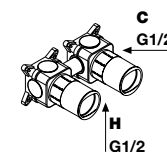

art.

ND201INLU Cromo Lucido / Polished Chrome
ND201INSA Finitura Acciaio Satinato / Satin Steel finish
ND201INGR Grafite / Graphite

Corpo ad incasso per art. ND200LU, art. ND200SA, art. ND200GR, art. ND201LU, art. ND201SA e art. ND201GR.

Concealed valve for art. ND200LU, art. ND200SA, art. ND200GR, art. ND201LU, art. ND201SA and art. ND201GR.

H	P	L	art.	
7	17	20	ND200LU	Cromo Lucido / Polished Chrome
	17	20	ND200SA	Finitura Acciaio Satinato / Satin Steel finish
	17	20	ND200GR	Grafite / Graphite
	26	20	ND201LU	Cromo Lucido / Polished Chrome
	26	20	ND201SA	Finitura Acciaio Satinato / Satin Steel finish
	26	20	ND201GR	Grafite / Graphite

Miscelatore monocomando a parete per lavabo, escluso di corpo ad incasso.

Single lever wall mount sink mixer, concealed valve not included.