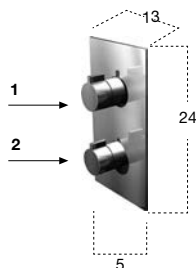

H P L art.

24 5 13 BK602

Gruppo doccia da incasso parete con miscelatore termostatico (2) e rubinetto di comando con deviatore a due vie (1), escluso di corpo ad incasso.

Encased mixer with thermostat (2) command handle with two-way diverter (1), concealed valve not included.