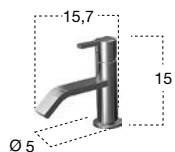

BIKAPPA

Realizzato in ottone con finitura CROMO LUCIDO, ORO ROSA e CROMO NERO SPAZZOLATO.
Produced in brass with a POLISHED CHROME FINISH, ROSE GOLD and BLACK BRUSHED CHROME.

H	P	Ø	art.
15	15,7	5	BK400N

Monocomando da piano per lavabo o bidet.

Single lever sink mixer for sink or bidet.