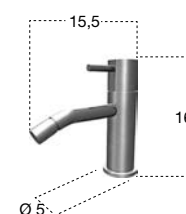

Programma rubinetteria di estrema versatilità, con possibilità di realizzare canne su misura, interamente realizzato in acciaio inox AISI 304, finitura satinata o lucida.
Highly versatile taps series, with the ability to create custom spouts, made entirely of stainless steel AISI 304, satin or polished finish.

H	P	Ø	art.	
16	15,5	5	AY400SA	Acciaio Satinato / <i>Satin Stainless Steel</i>
16	15,5	5	AY400LU	Acciaio Lucido / <i>Polished Stainless Steel</i>

Miscelatore monocomando per bidet.

Single lever mixer for bidet.