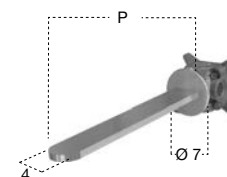

P	Ø	art.	
20	7	ND921LU	Cromo Lucido / Polished Chrome
20	7	ND921SA	Finitura Acciaio Satinato / Satin Steel finish
20	7	ND921GR	Grafite / Graphite
25	7	ND922LU	Cromo Lucido / Polished Chrome
25	7	ND922SA	Finitura Acciaio Satinato / Satin Steel finish
25	7	ND922GR	Grafite / Graphite

Erogatore a parete per lavabo, completo di corpo ad incasso.

Wall mount sink spout complete with concealed valve.