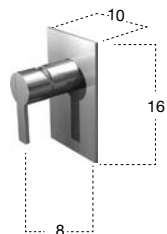

*Bath rim set complete with spout, hot and cold water handles (1), shower mixer (2) and hand shower with hidden hose 150 cm.*

art.

BK601I

Corpo ad incasso per Art. BK601 e Art. BK616.

*Concealed valve for Art. BK601 and Art. BK616.*