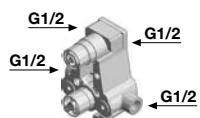

art.

BK602I

Corpo ad incasso per Art. BK602.

Concealed valve for Art. BK602.