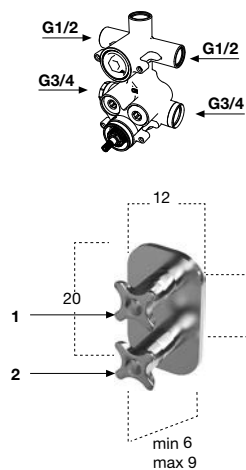

Shower set of hot and cold water command handles (1) and 1 2-way diverter (2), concealed valve not included.

art.  
**TB602IN**  
 Corpo ad incasso per art.TB601, art.TB602 e art.TB603.  
*Concealed valve for art. TB601, art. TB602 and art. TB603.*