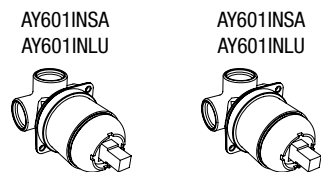

+

art.			
	N° 2	AY601INSA	Acciaio Satinato / <i>Satin Stainless Steel</i>
0 / Or	N° 2	AY601INLU	Acciaio Lucido / <i>Polished Stainless Steel</i>

+ art.

	N° 2	AY601SA	Acciaio Satinato / <i>Satin Stainless Steel</i>
0 / Or	N° 2	AY601LU	Acciaio Lucido / <i>Polished Stainless Steel</i>

Composizione doccia 2 miscelatori.

Shower set 2 mixers.

+

art.			
	N° 3	AY601INSA	Acciaio Satinato / <i>Satin Stainless Steel</i>
0 / Or	N° 3	AY601INLU	Acciaio Lucido / <i>Polished Stainless Steel</i>

+ art.

	N° 3	AY601SA	Acciaio Satinato / <i>Satin Stainless Steel</i>
0 / Or	N° 3	AY601LU	Acciaio Lucido / <i>Polished Stainless Steel</i>

Composizione doccia 3 miscelatori.

Shower set 3 mixers.

+

art.			
	N° 1	AY604INSA	Acciaio Satinato / <i>Satin Stainless Steel</i>
	N° 1	AY602INSA	Acciaio Satinato / <i>Satin Stainless Steel</i>
0 / Or	N° 1	AY604INLU	Acciaio Lucido / <i>Polished Stainless Steel</i>
	N° 1	AY602INLU	Acciaio Lucido / <i>Polished Stainless Steel</i>

+ art.

	N° 1	AY604SA	Acciaio Satinato / <i>Satin Stainless Steel</i>
	N° 1	AY602SA	Acciaio Satinato / <i>Satin Stainless Steel</i>
0 / Or	N° 1	AY604LU	Acciaio Lucido / <i>Polished Stainless Steel</i>
	N° 1	AY602LU	Acciaio Lucido / <i>Polished Stainless Steel</i>

Composizione doccia 1 miscelatore termostatico e 1 deviatore a 2 vie.

Shower set 1 thermostatic mixer and 1 2-way diverter.

+

art.			
	N° 1	AY604INSA	Acciaio Satinato / <i>Satin Stainless Steel</i>
	N° 1	AY603INSA	Acciaio Satinato / <i>Satin Stainless Steel</i>
0 / Or	N° 1	AY604INLU	Acciaio Lucido / <i>Polished Stainless Steel</i>
	N° 1	AY603INLU	Acciaio Lucido / <i>Polished Stainless Steel</i>

+ art.

	N° 1	AY604SA	Acciaio Satinato / <i>Satin Stainless Steel</i>
	N° 1	AY603SA	Acciaio Satinato / <i>Satin Stainless Steel</i>
0 / Or	N° 1	AY604LU	Acciaio Lucido / <i>Polished Stainless Steel</i>
	N° 1	AY603LU	Acciaio Lucido / <i>Polished Stainless Steel</i>

Composizione doccia 1 miscelatore termostatico e 1 deviatore a 3 vie.

Shower set 1 thermostatic mixer and 1 3-way diverter.