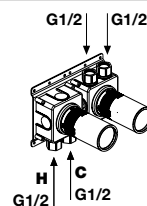

H P L art.

6,8 4,5/7 16,5 AY652RSA Acciaio Satinato / *Satin Stainless Steel*

6,8 4,5/7 16,5 AY652RLU Acciaio Lucido / *Polished Stainless Steel*

Composizione doccia 1 miscelatore (1) e 1 deviatore 2 vie (2), escluso di corpo a incasso.

Shower set 1 mixer (1), 1 two way diverter (2), concealed valve not included.

art.

AY653INSA Acciaio Satinato / *Satin Stainless Steel*

AY653INLU Acciaio Lucido / *Polished Stainless Steel*

Corpo ad incasso per art. AY653PSA, art. AY653PLU, art. AY653RSA e art. AY653RLU.

Concealed valve for art. AY653PSA, art. AY653PLU, art. AY653RSA and art. AY653RLU.