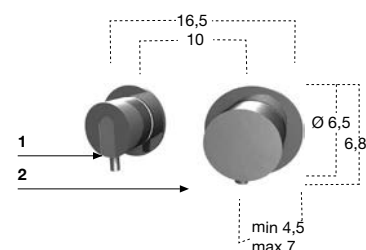

H P L art.

6,8 4,5/7 16,5 AY652RSA Acciaio Satinato / *Satin Stainless Steel*

6,8 4,5/7 16,5 AY652RLU Acciaio Lucido / *Polished Stainless Steel*

Composizione doccia 1 miscelatore (1) e 1 deviatore 2 vie (2), escluso di corpo a incasso.

Shower set 1 mixer (1), 1 two way diverter (2), concealed valve not included.

art.

AY653INSA Acciaio Satinato / *Satin Stainless Steel*

AY653INLU Acciaio Lucido / *Polished Stainless Steel*

Corpo ad incasso per art. AY653PSA, art. AY653PLU, art. AY653RSA e art. AY653RLU.

Concealed valve for art. AY653PSA, art. AY653PLU, art. AY653RSA and art. AY653RLU.