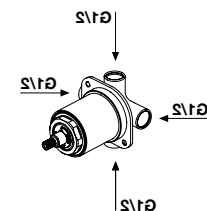

Corpo ad incasso per Art. AY603SA e Art. AY603LU

*Concealed valve for Art. AY603SA and Art. AY603LU*

P	Ø	art.	
4,5/7	6,5	AY603SA	Acciaio Satinato / <i>Satin Stainless Steel</i>
4,5/7	6,5	AY603LU	Acciaio Lucido / <i>Polished Stainless Steel</i>