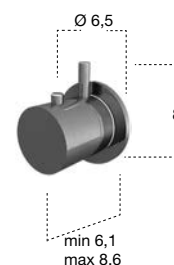

H	P	Ø	art.	
8	6,1/8,6	6,5	AY604SA	Acciaio Satinato / <i>Satin Stainless Steel</i>
8	6,1/8,6	6,5	AY604LU	Acciaio Lucido / <i>Polished Stainless Steel</i>

Miscelatore termostatico coassiale con apertura e chiusura acqua, escluso di corpo a incasso.

Coaxial thermostatic mixer with command handle, concealed valve not included.

art.

AY602INSA Acciaio Satinato / *Satin Stainless Steel*

AY602INLU Acciaio Lucido / *Polished Stainless Steel*

Corpo ad incasso per art. AY602SA e art. AY602LU.

Concealed valve for art. AY602SA and art. AY602LU.