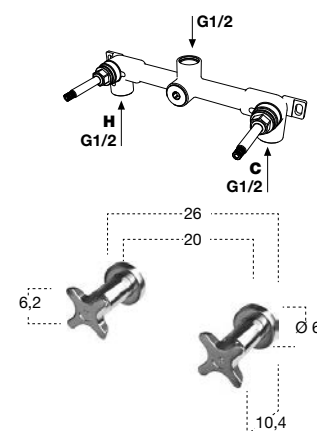

art.

TB231IN

Corpo ad incasso per art.TB631.

Concealed valve for art. TB631.

H	P	L	art.
6,2	10,4	26	TB631

Composizione doccia con rubinetti di comando acqua calda e fredda, escluso di corpo ad incasso.

Shower set of hot and cold water command handles, concealed valve not included.