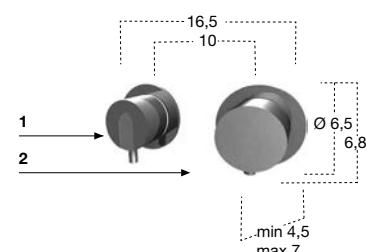

H P L art.

6,8 4,5/7 16,5 AY653RSA Acciaio Satinato / *Satin Stainless Steel*

6,8 4,5/7 16,5 AY653RLU Acciaio Lucido / *Polished Stainless Steel*

Composizione doccia 1 miscelatore (1) e 1 deviatore 3 vie (2), escluso di corpo a incasso.

Shower set 1 mixer (1), 1 three way diverter (2), concealed valve not included.