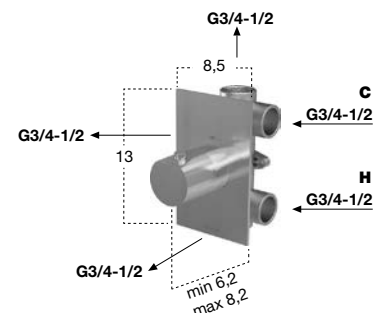

H	P	L	art.	
13	6,2/8,2	8,5	ND604LU	Cromo Lucido / Polished Chrome
	6,2/8,2	8,5	ND604SA	Finitura Acciaio Satinato / Satin Steel finish
	6,2/8,2	8,5	ND604GR	Grafite / Graphite

Miscelatore termostatico completo di corpo ad incasso.

Thermostatic mixer complete with concealed valve

H	P	Ø	art.	
6,8	4,5/7	7	ND605LU	Cromo Lucido / Polished Chrome
	4,5/7	7	ND605SA	Finitura Acciaio Satinato / Satin Steel finish
	4,5/7	7	ND605GR	Grafite / Graphite

Rubinetto da arresto acqua calda e fredda con vitone ceramico 90°, completo di corpo ad incasso.

Hot and cold water stop valve with 90° ceramic head, complete with concealed valve.