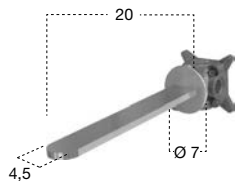

P	Ø	art.	
20	7	ND704LU	Cromo Lucido / Polished Chrome
20	7	ND704SA	Finitura Acciaio Satinato / Satin Steel finish
20	7	ND704GR	Grafite / Graphite

Erogatore a parete per vasca completo di corpo ad incasso.

Bathtub wall spout complete with concealed valve.