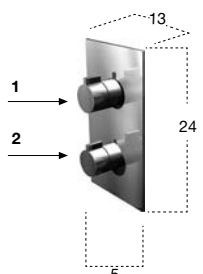

H P L art.

24 5 13 BK603

Gruppo doccia da incasso parete con miscelatore termostatico (2), rubinetto di comando con deviatore a tre vie (1), escluso di corpo ad incasso.

Encased mixer with thermostat (2) command handle and three-way diverter (1), concealed valve not included.