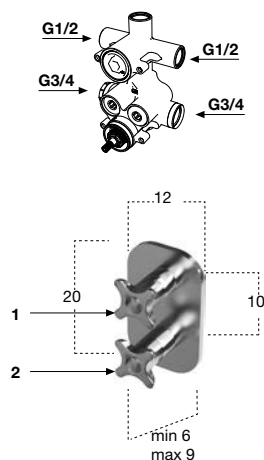

art.
TB602IN
Corpo ad incasso per art.TB601, art.TB602 e art.TB603.
Concealed valve for art. TB601, art. TB602 and art. TB603.

H	P	L	art.
20	6/9	12	TB602

Gruppo doccia da incasso a parete con miscelatore termostatico (2) e rubinetto di comando con deviatore a due vie (1), escluso di corpo ad incasso.
Encased mixer with thermostat (2) command handle with two-way diverter (1), concealed valve not included.