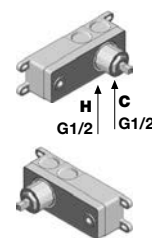

H	P	Ø	art.
43	24	5	BK905N

Monocomando da piano per lavabo.

Single lever sink mixer.

H	Ø	art.
6	3,5	BK400PR
12	4,2	BK905PR

Prolunga H 6 cm per art. BK400N e H 12 cm per art. BK905N.

Extension 6 cm H for art. BK904N and 12 cm H for art. BK905N.

art.

BK201I

Corpo ad incasso reversibile per Art. BK200N e Art. BK201N.

Reversible concealed valve for Art. BK200N and Art. BK201N.