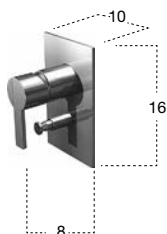

H P L art.

16 8 10 BK601

Monocomando da incasso parete con deviatore, escluso di corpo ad incasso.

Encased mixer with diverter, concealed valve not included.