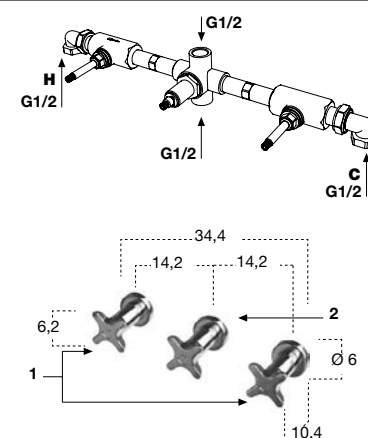

Shower set of hot and cold water command handles (1) and 1 2-way diverter (2), concealed valve not included.

art.  
**TB602IN**  
 Corpo ad incasso per art.TB601, art.TB602 e art.TB603.  
*Concealed valve for art. TB601, art. TB602 and art. TB603.*