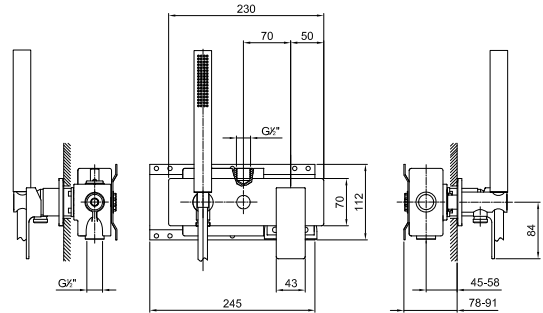

Built-in shower mixer

- handles
- **2-way** automatic diverter
- FIT handshower
- water plug with showerholder
- 150 cm PVC flexible
- 1/2" inlets
- soundproof

External piece

Chrome 34 02 F084B
Matt Black 34 13 F084B

Brushed Stainless Steel 34 93 F084B

Built-in piece

22 00 D084A

TOTAL PRICE

Chrome
Matt Black

Brushed Stainless Steel