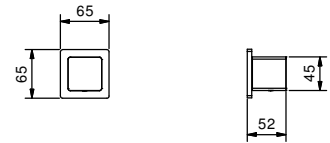

- handle
- 90° ceramic cartridge
- 3/4" inlets
- soundproof

Art. F491B

External piece

Chrome 34 02 F491B
 Matt Black 34 13 F491B

Brushed Stainless Steel 34 93 F491B

Art. D391A

Built-in piece

19 00 D391A