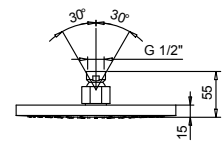

EXAMPLE OF COMBINATION - 3 OUTLETS

91 00 W043

Art. 8008

Rain showerhead

- 20x20 cm
- Base material: brass
- flow restrictor 12 l/min at 3 bar
- anti-lime scale system
- 1/2" inlet
- check valve

**NOTE: conditions necessary for the correct functioning:
Min. Flow Rate: 10 l/min**