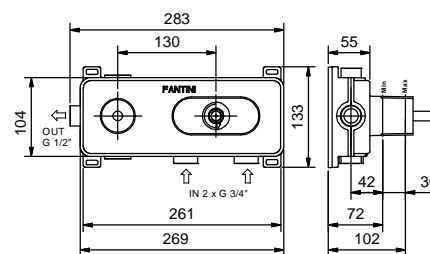

Art. D331A

Built-in piece

19 00 D331A

TOTAL PRICE

Chrome
Matt Black

Brushed Stainless Steel