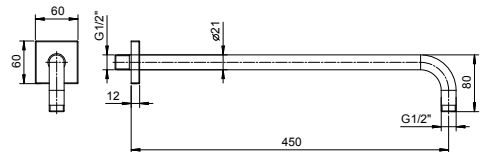

OPTIONAL Built-in part for plasterboard

Art. W046 91 00 W046

Art. 8038

Shower arm

- 30 cm long
- square backplate
- wall-mount
- 1/2" inlet

Chrome 86 02 8038
Matt Black 86 13 8038

Brushed Stainless Steel 86 93 8038