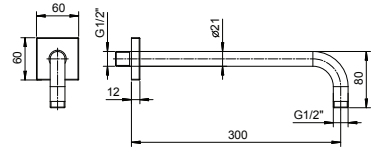

Shower arm

- 30 cm long
- square backplate
- wall-mount
- 1/2" inlet

Chrome 86 02 8107
 Matt Black 86 13 8107

Brushed Stainless Steel 86 93 8107

OPTIONAL Built-in part for plasterboard

Art. W046 91 00 W046