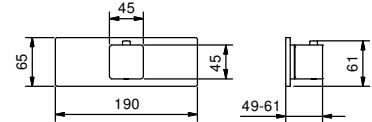

3/4" built-in thermostatic shower mixer

- handle
- 3/4" inlets
- soundproof
- without stop valve **to be ordered separately**

NOTE: the mixer must always be ordered with the stop valve F491B+D391A

Art. F400B

External piece

Chrome 34 02 F400B
Matt Black 34 13 F400B

Brushed Stainless Steel 34 93 F400B