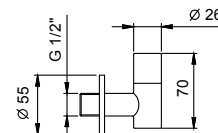

Art. 8364

Pair of filters

- with shutoff
- fully inspectable filter
- 1/2" inlet

N.B. complete finishing list in the section miscellaneous articles at the end of the pricelist