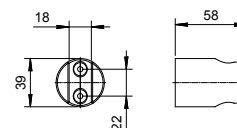

Art. 9129

Fixed handshower holder

- connection for flexible with conical nut