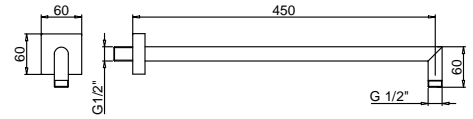

Art. 8039

Shower arm

- 45 cm long
- square backplate
- wall-mount
- 1/2" inlet

Chrome 86 02 8039
Matt Black 86 13 8039

Brushed Stainless Steel 86 93 8039

OPTIONAL Built-in part for plasterboard

Art. W046 91 00 W046

Art. 8081

Shower arm

- 40 cm long
- rectangular backplate
- 1/2" inlet
- wall-mount

Chrome 86 02 8081

Brushed Stainless Steel 86 93 8081