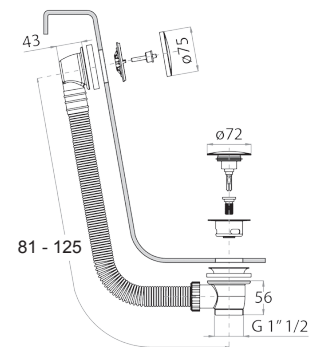

Chrome 91 02 W001
Matt Black 91 13 W001

Brushed Stainless Steel 91 93 W001