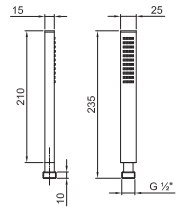

Art. 9418

Handshower

- SOHO
- flow restrictor 9 l/min
- anti-lime scale system
- check valve