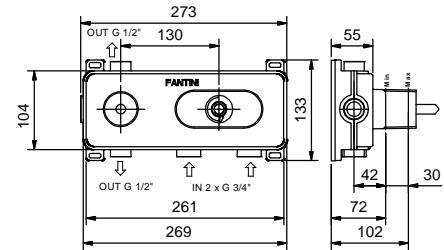

Built-in piece

19 00 D372A

TOTAL PRICE

Chrome
Matt Black

Brushed Stainless Steel

3/4" built-in thermostatic shower mixer

- handles
- **3-way** shut-off diverter with turning knob
- for horizontal installation only
- 3/4" inlets

Art. F473B