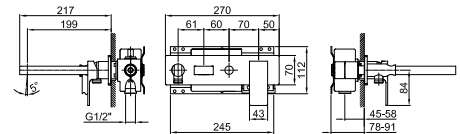

TOTAL PRICE

Chrome
Matt Black

Brushed Stainless Steel