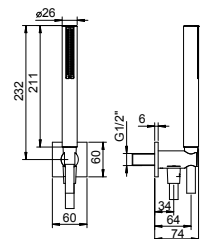

Art. 8105

Shower set

- SUN handshower
- water plug with showerholder
- square backplate
- 150 cm PVC flexible
- 1/2" inlet

Chrome 86 02 8105
Matt Black 86 13 8105