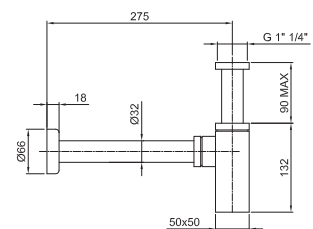

Chrome 91 02 8435
 Matt Black 91 13 8435

Brushed Stainless Steel 91 93 8435

Art. 9500

Bottle trap

- square
- 1" 1/4
- for washbasin

N.B. complete finishing list in the section miscellaneous articles at the end of the pricelist