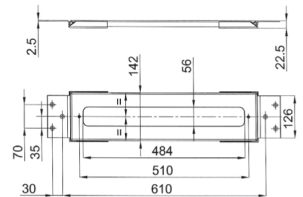

Art. W002

Bathtub drain

- with handle
- bath-tub drain with overflow
- WITH WASTE

N.B. complete finishing list in the section miscellaneous articles at the end of the pricelist

Chrome
Matt Black

91 02 W002
91 13 W002

Brushed Stainless Steel 91 93 W002

Art. 9325

Mounting plate for deck-mount bathtub mixer

- screw covers
- mounting plate
- without cover plate

NOTE: To be finished with inspectable cover materials

Chrome

91 02 9325

Art. 9670

Mounting plate for deck-mount bathtub mixer

- screw covers
- mounting plate
- without cover plate

NOTE: To be finished with inspectable cover materials

Chrome

91 02 9670