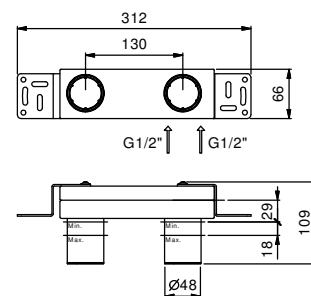

Art. M011A

Built-in piece

44 00 M011A

TOTAL PRICE

Chrome
Matt Black

Brushed Stainless Steel