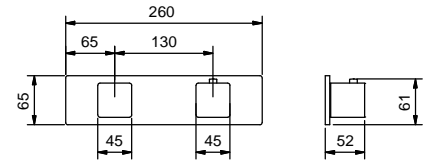

3/4" built-in thermostatic shower mixer

- handles
- **2-way** shut-off diverter with turning knob
- for horizontal installation only
- 3/4" inlets

Art. F472B

External piece

Chrome 34 02 F472B
Matt Black 34 13 F472B

Brushed Stainless Steel 34 93 F472B

Art. D372A