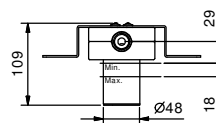

Built-in piece

44 00 M063A

TOTAL PRICE

Chrome
Matt Black

Brushed Stainless Steel

Built-in shower mixer

- handles
- with rosaces
- **2-way** diverter with turning knob
- 1/2" inlets
- soundproof

Art. F181B