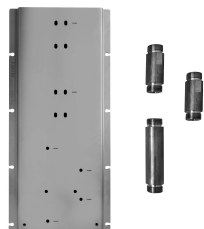

TOTAL PRICE

Chrome
 Matt Black

Brushed Stainless Steel

Art. W042

OPTIONAL - Easy Fix System

- plate and connections:
 • for an easy both horizontal and vertical installation of the thermostatic mixers:
 • to install art- D300A / D391A - **1 outlet**
 • to install art- D300A / D391A - **2 outlets**