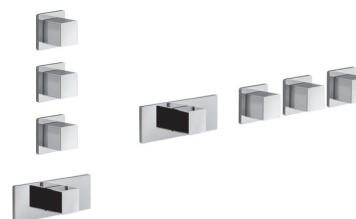

EXAMPLE OF COMBINATION - 3 OUTLETS