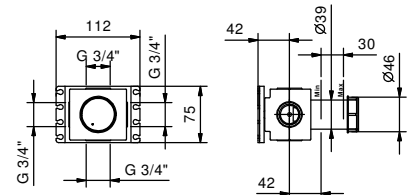

TOTAL PRICE

Chrome
Matt Black

Brushed Stainless Steel