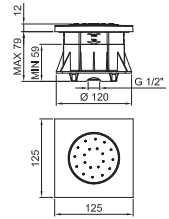

Art. 8056

Lateral body spray

- adjustable
- Base material: ABS
- anti-lime scale system
- 1/2" inlet
- built-in part included

Chrome

86 02 8056

€ 202,00