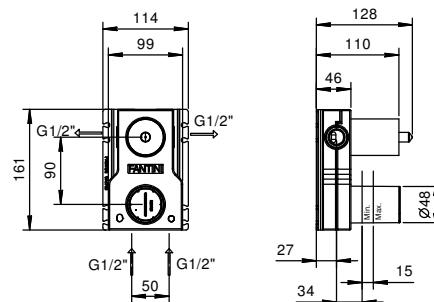

Built-in piece

44 00 M585A

TOTAL PRICE

Chrome
Matt Black

Brushed Stainless Steel

Built-in shower mixer

- handles
- with rosaces
- **3-way** diverter with turning knob
- 1/2" inlets
- soundproof

Art. F189B