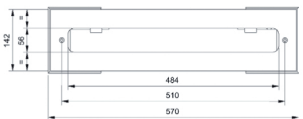

Art. W002

Bathtub drain

- with handle
- bath-tub drain with overflow
- WITH WASTE

N.B. complete finishing list in the section miscellaneous articles at the end of the pricelist

Chrome
Matt Black

91 02 W002
91 13 W002

Brushed Stainless Steel 91 93 W002

Art. 9325

Mounting plate for deck-mount bathtub mixer

- screw covers
- mounting plate
- without cover plate

NOTE: To be finished with inspectable cover materials

Chrome

91 02 9325

Art. 9670

Mounting plate for deck-mount bathtub mixer

- screw covers
- mounting plate
- without cover plate

NOTE: To be finished with inspectable cover materials

Chrome

91 02 9670