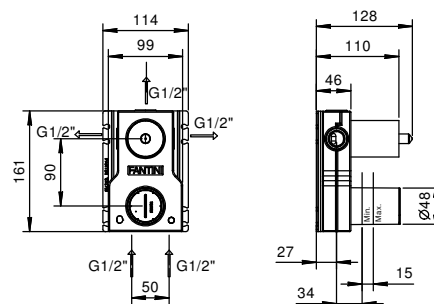

Built-in piece

44 00 M587A

TOTAL PRICE

Chrome
Matt Black

Brushed Stainless Steel