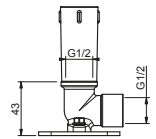

Art. 8041

Shower arm

- 45 cm long
- square backplate
- ceiling-mount
- 1/2" inlet

Chrome 86 02 8041
 Matt Black 86 13 8041

Brushed Stainless Steel 86 93 8041

OPTIONAL Built-in part for plasterboard

Art. W046 91 00 W046