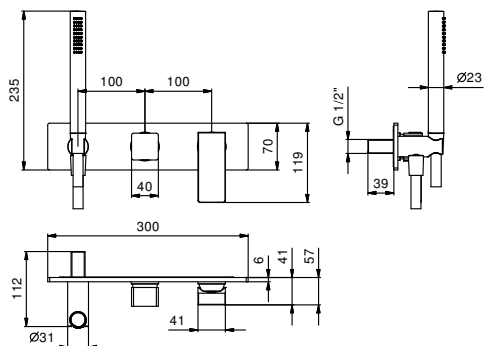

External piece

Chrome 34 02 F784B
Matt Black 34 13 F784B

Brushed Stainless Steel 34 93 F784B