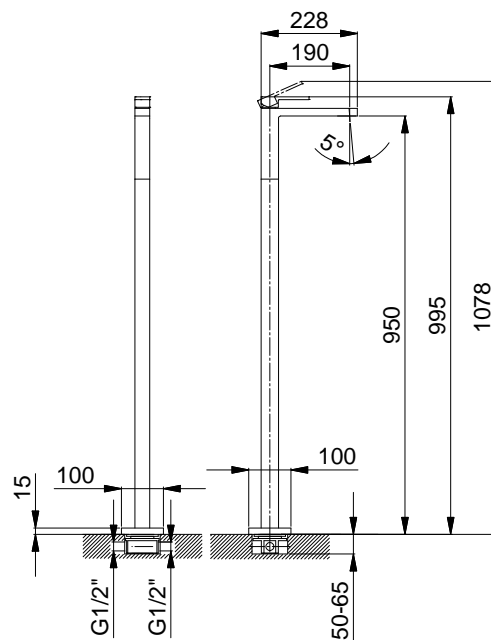

Built-in piece

19 00 3336A

TOTAL PRICE

Chrome
Matt Black