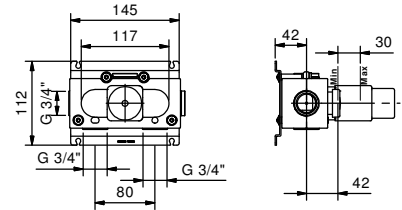

TOTAL PRICE

Chrome
Matt Black

Brushed Stainless Steel