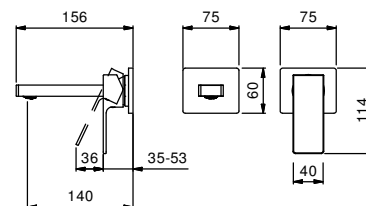

Art. F809B

External piece

Chrome 34 02 F809B
Matt Black 34 13 F809B

Brushed Stainless Steel 34 93 F809B