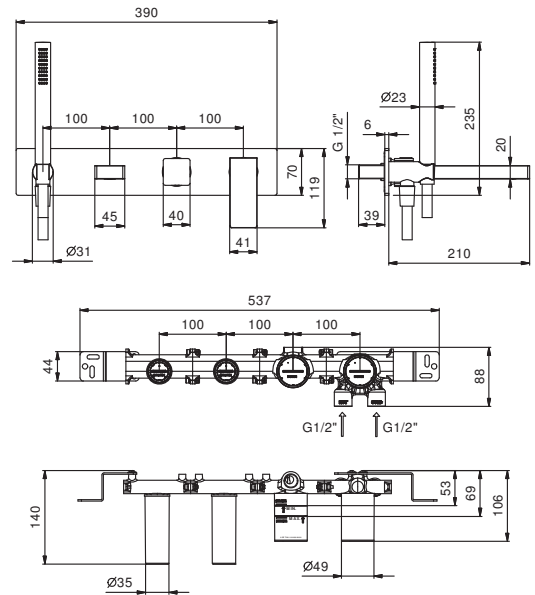

Built-in bathtub mixer

- spout projection 20 cm
- handle
- **2-way** diverter with turning knob
- FIT handshower
- water plug with showerholder
- 150 cm PVC flexible
- 1/2" inlets

External piece

Chrome 34 02 F721B
Matt Black 34 13 F721B

Brushed Stainless Steel 34 93 F721B

Built-in piece

44 00 R021A

TOTAL PRICE

Chrome
Matt Black

Brushed Stainless Steel

Built-in bathtub mixer

- spout projection 20 cm
- handle
- **2-way** automatic diverter
- FIT handshower
- water plug with showerholder
- 150 cm PVC flexible
- 1/2" inlets
- soundproof

External piece

Chrome 34 02 F021B
Matt Black 34 13 F021B

Brushed Stainless Steel 34 93 F021B

Built-in piece

22 00 D020A