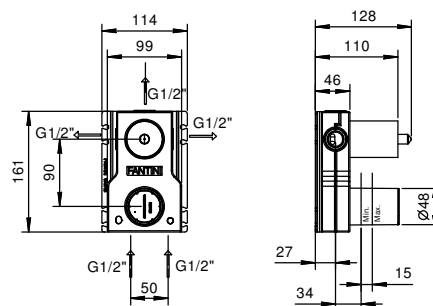

Built-in piece

44 00 M587A

TOTAL PRICE

Chrome
Matt Black

Brushed Stainless Steel

Built-in shower mixer

- handles
- **2-way** diverter with turning knob
- FIT handshower
- water plug with showerholder
- 150 cm PVC flexible
- 1/2" inlets

Art. F784B