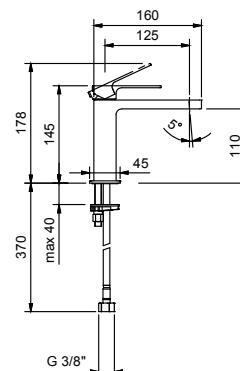

Art. F004WF

lead $\varnothing$ free

Single-hole washbasin mixer

- spout projection 12,5 cm
- handle
- flow restrictor 5 l/min at 3 bar
- flexible supply lines
- WITHOUT WASTE

Chrome 34 02 F004WF
Matt Black 34 13 F004WF

Brushed Stainless Steel 34 93 F004WF