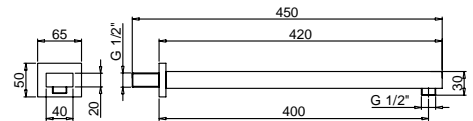

OPTIONAL Built-in part for plasterboard

Art. W046 91 00 W046

Art. 8040

Shower arm

- 25 cm long
- square backplate
- ceiling-mount
- 1/2" inlet

Chrome 86 02 8040
Matt Black 86 13 8040

Brushed Stainless Steel 86 93 8040