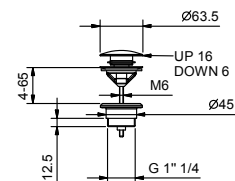

Art. 8434

Waste

- 1" 1/4
- pushing plug
- for washbasin without overflow
- for washbasin with overflow
- universal

N.B. complete finishing list in the section miscellaneous articles at the end of the pricelist

Chrome 91 02 8434
Matt Black 91 13 8434

Brushed Stainless Steel 91 93 8434

Art. 8435

Waste

- 1" 1/4
- for washbasin without overflow
- for washbasin with overflow
- unrestricted outlet
- universal

N.B. complete finishing list in the section miscellaneous articles at the end of the pricelist