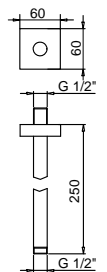

Art. 8039

Shower arm

- 45 cm long
- square backplate
- wall-mount
- 1/2" inlet

Chrome 86 02 8039
 Matt Black 86 13 8039

Brushed Stainless Steel 86 93 8039

OPTIONAL Built-in part for plasterboard

Art. W046 91 00 W046

Art. 8081

Shower arm

- 40 cm long
- rectangular backplate
- 1/2" inlet
- wall-mount

Chrome 86 02 8081

Brushed Stainless Steel 86 93 8081

OPTIONAL Built-in part for plasterboard

Art. W046 91 00 W046

Art. 8040

Shower arm

- 25 cm long
- square backplate
- ceiling-mount
- 1/2" inlet

Chrome 86 02 8040
 Matt Black 86 13 8040

Brushed Stainless Steel 86 93 8040

OPTIONAL Built-in part for plasterboard

Art. W046 91 00 W046