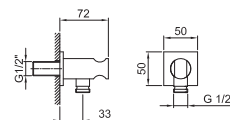

Art. 9446

Water plug

- square backplate
- fixed handshower holder
- connection for flexible with conical nut