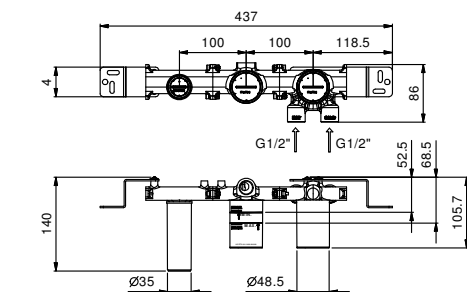

Built-in piece

44 00 R084A