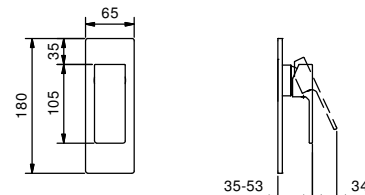

Built-in shower mixer

- handle
- no. 1 1/2" outlet
- 1/2" inlets
- soundproof

Art. F863B

External piece

Chrome 34 02 F863B
Matt Black 34 13 F863B

Brushed Stainless Steel 34 93 F863B

Art. M063A