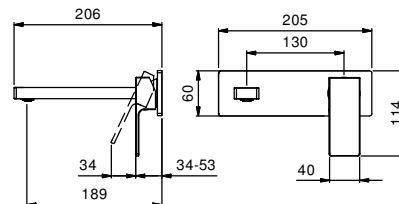

lead $\emptyset$ free

Wall-mount washbasin mixer

- spout projection 19 cm
- handle
- with plate
- flow restrictor 5 l/min at 3 bar
- 1/2" inlets
- soundproof
- WITHOUT WASTE

Art. F813B

External piece

Chrome 34 02 F813B
Matt Black 34 13 F813B

Brushed Stainless Steel 34 93 F813B