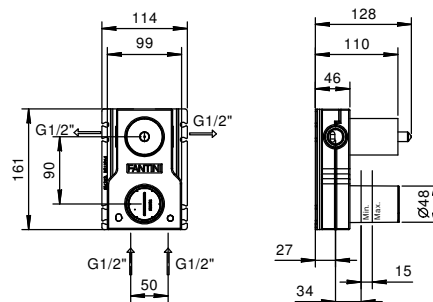

Built-in piece

44 00 M585A

TOTAL PRICE

Chrome
Matt Black

Brushed Stainless Steel