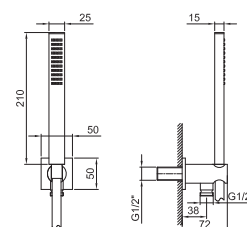

Art. 8068

Shower set

- FIT handshower
- water plug with showerholder
- square backplate
- 150 cm PVC flexible
- 1/2" inlet

Chrome 86 02 8068
 Matt Black 86 13 8068

Brushed Stainless Steel 86 93 8068

Art. 8105

Shower set

- SUN handshower
- water plug with showerholder
- square backplate
- 150 cm PVC flexible
- 1/2" inlet

Chrome 86 02 8105
 Matt Black 86 13 8105

Art. 8116

Shower set

- FIT handshower
- water plug with showerholder
- square backplate
- 150 cm PVC flexible
- 1/2" inlet

Chrome 86 02 8116
 Matt Black 86 13 8116

Brushed Stainless Steel 86 93 8116

Art. 8021

Shower set

- SOHO handshower
- water plug with showerholder
- square backplate
- 150 cm PVC flexible
- 1/2" inlet

Chrome 86 02 8021
 Matt Black 86 13 8021