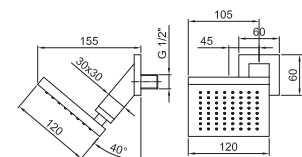

Art. 8087

Rain showerhead

- Base material: stainless steel
- adjustable
- anti-lime scale system
- 1/2" inlet
- check valve

**NOTE: conditions necessary for the correct functioning:
Min. Flow Rate: 10 l/min**