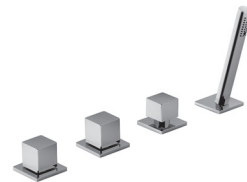

1/4 TURN CERAMIC DISC CARTRIDGE

Deck-mount bathtub mixer

3/4" inlets

F165
2 outlets

F167
2 outlets

Built-in bathtub mixer

- spout projection 20 cm
- handle
- **2-way** diverter with turning knob
- FIT handshower
- water plug with showerholder
- 150 cm PVC flexible
- 1/2" inlets