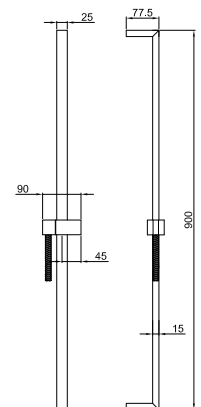

Art. 8068

Shower set

- FIT handshower
- water plug with showerholder
- square backplate
- 150 cm PVC flexible
- 1/2" inlet

Chrome 86 02 8068
 Matt Black 86 13 8068

Brushed Stainless Steel 86 93 8068

Art. 8105

Art. 9678

Handshower

- DISCO
- Base material: ABS
- Ø 10 cm
- square lever
- flow restrictor 12 l/min
- anti-lime scale system
- check valve

Chrome

90 02 9678

Art. 9890

Handshower

- DISCO
- Base material: ABS
- Ø 14 cm
- 2 jets: 72 rain nozzles, 4 massage nozzles
- flow restrictor 12 l/min
- anti-lime scale system
- check valve

Chrome

90 02 9890

Art. 8016

Shower rail

- without water plug
- without handshower
- 150 cm PVC flexible
- adjustable slider

Chrome

86 02 8016

Brushed Stainless Steel 86 93 8016