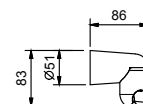

Art. 0992

Adjustable handshower holder

- connection for flexible with conical nut