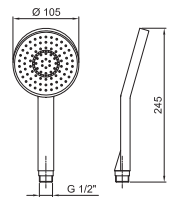

Art. 8068

Shower set

- FIT handshower
- water plug with showerholder
- square backplate
- 150 cm PVC flexible
- 1/2" inlet

Chrome 86 02 8068
 Matt Black 86 13 8068

Brushed Stainless Steel 86 93 8068

Art. 8105

Art. 9678

Handshower

- DISCO
- Base material: ABS
- Ø 10 cm
- square lever
- flow restrictor 12 l/min
- anti-lime scale system
- check valve

Chrome

90 02 9678

Art. 9890

Handshower

- DISCO
- Base material: ABS
- Ø 14 cm
- 2 jets: 72 rain nozzles, 4 massage nozzles
- flow restrictor 12 l/min
- anti-lime scale system
- check valve