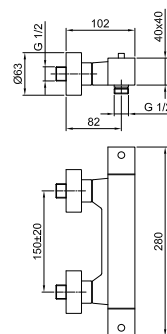

Art. F030

Wall-mount thermostatic shower mixer

- handles
- without shower set
- 1/2" inlets

Chrome

34 02 F030

3/4" built-in thermostatic shower mixer

- handles
- no. 1 1/2" outlet
- for horizontal installation only
- 3/4" inlets