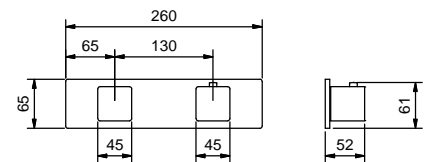

External piece

Chrome 34 02 F473B
Matt Black 34 13 F473B

Brushed Stainless Steel 34 93 F473B

Art. D373A