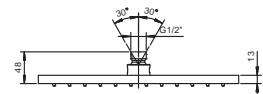

Chrome 86 02 8008
Matt Black 86 13 8008

Art. 8104

Rain showerhead

- 30x30 cm
- Base material: ABS
- flow restrictor 12 l/min at 3 bar
- anti-lime scale system
- 1/2" inlet
- check valve

**NOTE: conditions necessary for the correct functioning:
Min. Flow Rate: 10 l/min**