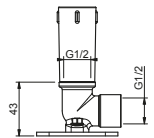

Art. 8108

Shower arm

- 45 cm long
- square backplate
- wall-mount
- 1/2" inlet

Chrome 86 02 8108
 Matt Black 86 13 8108

Brushed Stainless Steel 86 93 8108

OPTIONAL Built-in part for plasterboard

Art. W046 91 00 W046