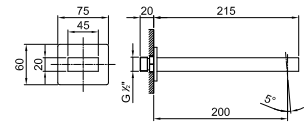

Art. F045

Wall-mount bathtub spout

- spout projection 20 cm
- 1/2" inlet

Chrome	34 02 F045
Matt Black	34 13 F045
Brushed Stainless Steel	34 93 F045