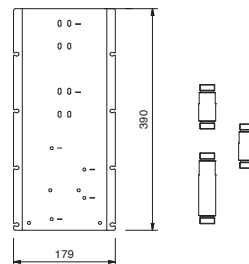

TOTAL PRICE

Chrome
 Matt Black

Brushed Stainless Steel

Art. W042

OPTIONAL - Easy Fix System

- plate and connections:
 • for an easy both horizontal and vertical installation of the thermostatic mixers:
 • to install art- D300A / D391A - **1 outlet**
 • to install art- D300A / D391A - **2 outlets**