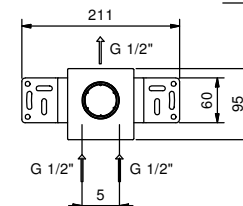

Built-in piece

44 00 M063A

TOTAL PRICE

Chrome
Matt Black

Brushed Stainless Steel

Built-in shower mixer

- handles
- with rosaces
- **2-way** diverter with turning knob
- 1/2" inlets
- soundproof

Art. F181B