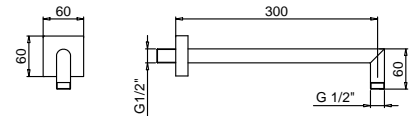

Art. 8038

Shower arm

- 30 cm long
- square backplate
- wall-mount
- 1/2" inlet

Chrome 86 02 8038
Matt Black 86 13 8038

Brushed Stainless Steel 86 93 8038