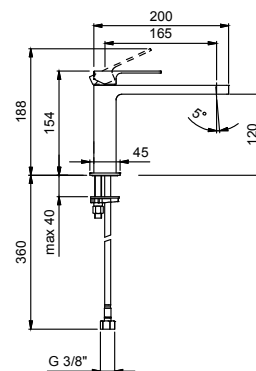

Single-hole washbasin mixer with extended spout

- spout projection 16,5 cm
- handle
- flow restrictor 5 l/min at 3 bar
- flexible supply lines
- WITHOUT WASTE

Chrome 34 02 F003WF
Matt Black 34 13 F003WF

Brushed Stainless Steel 34 93 F003WF