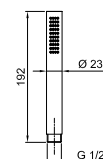

Art. 8783

Handshower

- FIT
- Base material: brass
- Base material: stainless steel
- flow restrictor 9 l/min
- anti-lime scale system
- check valve

Chrome 90 02 8783
Matt Black 90 13 8783

Brushed Stainless Steel 90 93 8783