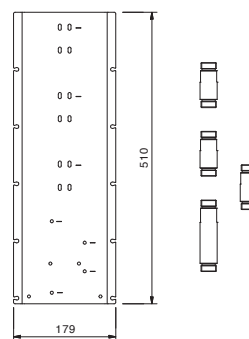

EXAMPLE OF COMBINATION - 1 OUTLET

EXAMPLE OF COMBINATION - 2 OUTLETS

91 00 W042

Art. W043

OPTIONAL - Easy Fix System

- plate and connections:
 • for an easy both horizontal and vertical installation of the thermostatic mixers:
 • to install art- D300A / D391A - **3 outlets**