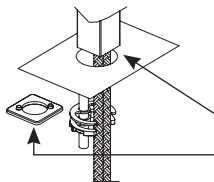

BATHTUB

pag. 40

MISCELLANEOUS ARTICLES

pag. 43

Technical information

The MINT mixers are supplied WITH HANDLE.

All washbasin and bidet mixers are fitted with 5 l/min **flow restrictors**.

BASINS HOLE SIZE:

- Washbasin and bidet mixers:

the box includes a cover plate to be placed at the bottom of the mixer as cover for the hole.

If the hole diameter is within MIN 24 mm - MAX 25 mm: **THERE IS NO NEED FOR THE COVER PLATE.**