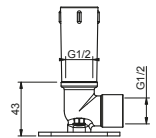

Art. 8081

Shower arm

- 40 cm long
- rectangular backplate
- 1/2" inlet
- wall-mount

Chrome 86 02 8081

Brushed Stainless Steel 86 93 8081

OPTIONAL Built-in part for plasterboard

Art. W046 91 00 W046

Art. 8040