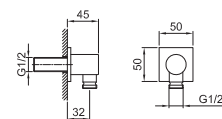

Art. 9417

Water plug

- square backplate
- without shower holder