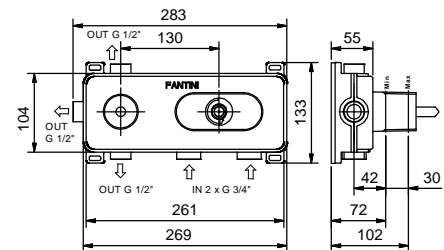

Built-in piece

19 00 D373A

TOTAL PRICE

Chrome
Matt Black

Brushed Stainless Steel