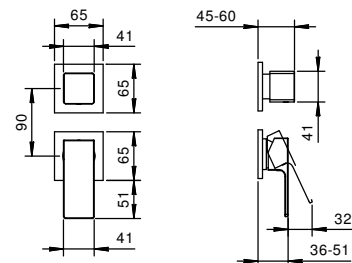

External piece

Chrome 34 02 F189B
Matt Black 34 13 F189B

Brushed Stainless Steel 34 93 F189B

Art. M587A