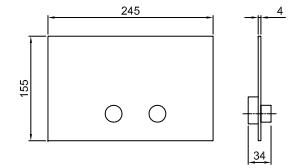

Art. 8402

Flush actuator plate

- Base material: stainless steel
- projecting push-button controls
- with round controls
- compatible with GEBERIT SIGMA8, SIGMA12
- without visible fixing system

N.B. complete finishing list in the section miscellaneous articles at the end of the pricelist

Brilliant Stainless Steel 91 38 8402
Matt Black 91 13 8402

Brushed Stainless Steel 91 93 8402

Art. 8403

Flush actuator plate

- Base material: stainless steel
- flush fit controls
- with square controls
- compatible with GEBERIT SIGMA8, SIGMA12
- without visible fixing system

N.B. complete finishing list in the section miscellaneous articles at the end of the pricelist

Brilliant Stainless Steel 91 38 8403
Matt Black 91 13 8403

Brushed Stainless Steel 91 93 8403

Art. 8487

Double-function hydrobrush

- for WC cleaning
- for personal care if used with a shower mixer
- water plug with showerholder
- stop valve
- Base material: brass
- square backplate
- 120 cm PVC flexible
- 1/2" inlet

N.B. complete finishing list in the section miscellaneous articles at the end of the pricelist

Chrome 91 02 8487
Matt Black 91 13 8487
Brushed Nickel PVD 91 92 8487

Art. W001

Bathtub drain

- with handle
- WITH WASTE

N.B. complete finishing list in the section miscellaneous articles at the end of the pricelist

Chrome 91 02 W001
Matt Black 91 13 W001

Brushed Stainless Steel 91 93 W001