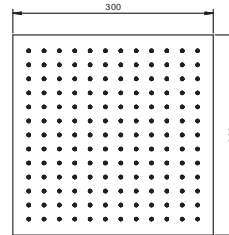

Chrome 86 02 8008
Matt Black 86 13 8008

Art. 8104

Rain showerhead

- 30x30 cm
- Base material: ABS
- flow restrictor 12 l/min at 3 bar
- anti-lime scale system
- 1/2" inlet
- check valve

**NOTE: conditions necessary for the correct functioning:
Min. Flow Rate: 10 l/min**