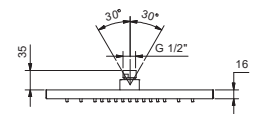

Art. K053

Multi-function showerhead

- ACQUAFIT
- Water functions:
- 1st function: 125 anti - limestone nozzles water flow concentrated in the middle
- 30x30 cm
- Base material: stainless steel
- check valve
- flow restrictor 12 l/min at 3 bar

**NOTE: conditions necessary for the correct functioning:
Min. Flow Rate: 9 l/min**