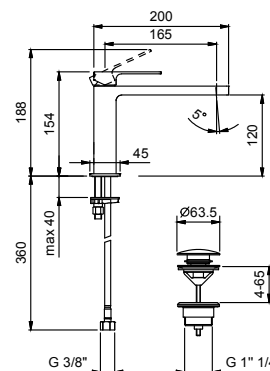

Single-hole washbasin mixer with extended spout

- spout projection 16,5 cm
- handle
- flow restrictor 5 l/min at 3 bar
- flexible supply lines
- WITH pop-up WASTE

Chrome 34 02 F003F
Matt Black 34 13 F003F

Brushed Stainless Steel 34 93 F003F