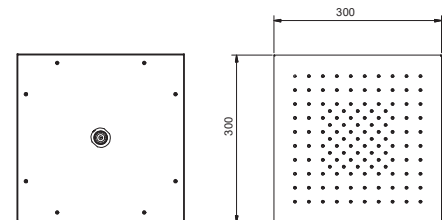

Art. K053

Multi-function showerhead

- ACQUAFIT
- Water functions:
- 1st function: 125 anti - limestone nozzles water flow concentrated in the middle
- 30x30 cm
- Base material: stainless steel
- check valve
- flow restrictor 12 l/min at 3 bar

**NOTE: conditions necessary for the correct functioning:
Min. Flow Rate: 9 l/min**