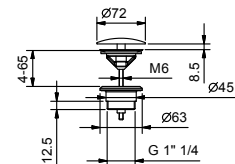

Art. 8434

Waste

- 1" 1/4
- pushing plug
- for washbasin without overflow
- for washbasin with overflow
- universal

N.B. complete finishing list in the section miscellaneous articles at the end of the pricelist

Chrome 91 02 8434
Matt Black 91 13 8434

Brushed Stainless Steel 91 93 8434

Art. 8435

Waste

- 1" 1/4
- for washbasin without overflow
- for washbasin with overflow
- unrestricted outlet
- universal

N.B. complete finishing list in the section miscellaneous articles at the end of the pricelist

Chrome 91 02 8435
Matt Black 91 13 8435

Brushed Stainless Steel 91 93 8435

Art. 9500

Bottle trap

- square
- 1" 1/4
- for washbasin

N.B. complete finishing list in the section miscellaneous articles at the end of the pricelist

Chrome 91 02 9500

Art. 8364

Pair of filters

- with shutoff
- fully inspectable filter
- 1/2" inlet

N.B. complete finishing list in the section miscellaneous articles at the end of the pricelist

Chrome 91 02 8364
Matt Black 91 13 8364

Brushed Stainless Steel 91 93 8364