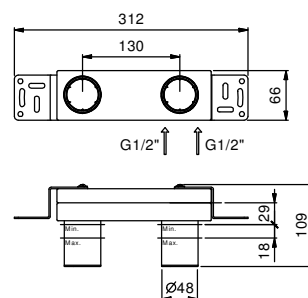

Built-in piece

44 00 M011A

TOTAL PRICE

Chrome
Matt Black

Brushed Stainless Steel

lead $\emptyset$ free

Floor-mount washbasin mixer

- spout projection 19 cm
- handle
- flow restrictor 5 l/min at 3 bar
- 1/2" inlets
- WITHOUT WASTE

Art. F036B

External piece

Chrome 34 02 F036B
Matt Black 34 13 F036B

Art. 3336A