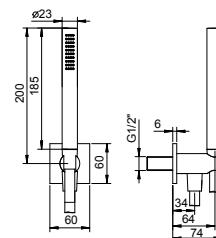

Art. 8116

Shower set

- FIT handshower
- water plug with showerholder
- square backplate
- 150 cm PVC flexible
- 1/2" inlet

Chrome 86 02 8116
Matt Black 86 13 8116

Brushed Stainless Steel 86 93 8116