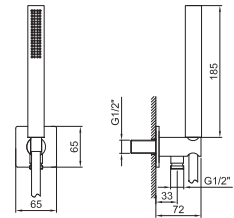

Art. 8041

Shower arm

- 45 cm long
- square backplate
- ceiling-mount
- 1/2" inlet

Chrome 86 02 8041
 Matt Black 86 13 8041

Brushed Stainless Steel 86 93 8041

OPTIONAL Built-in part for plasterboard

Art. W046 91 00 W046

Art. 8068

Shower set

- FIT handshower
- water plug with showerholder
- square backplate
- 150 cm PVC flexible
- 1/2" inlet

Chrome 86 02 8068
 Matt Black 86 13 8068

Brushed Stainless Steel 86 93 8068

Art. 8105