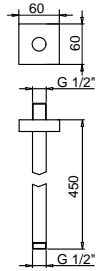

Art. 8081

Shower arm

- 40 cm long
- rectangular backplate
- 1/2" inlet
- wall-mount

Chrome 86 02 8081

Brushed Stainless Steel 86 93 8081

OPTIONAL Built-in part for plasterboard

Art. W046 91 00 W046

Art. 8040

Shower arm

- 25 cm long
- square backplate
- ceiling-mount
- 1/2" inlet

Chrome 86 02 8040
 Matt Black 86 13 8040

Brushed Stainless Steel 86 93 8040

OPTIONAL Built-in part for plasterboard

Art. W046 91 00 W046

Art. 8041

Shower arm

- 45 cm long
- square backplate
- ceiling-mount
- 1/2" inlet

Chrome 86 02 8041
 Matt Black 86 13 8041

Brushed Stainless Steel 86 93 8041

OPTIONAL Built-in part for plasterboard

Art. W046 91 00 W046