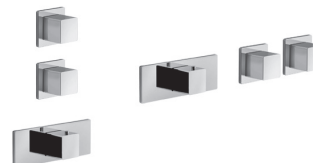

EXAMPLE OF COMBINATION - 2 OUTLETS