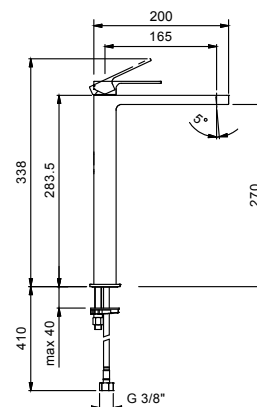

lead $\emptyset$ free

Wall-mount washbasin mixer

- spout projection 14 cm
- handle
- with rosaces
- flow restrictor 5 l/min at 3 bar
- 1/2" inlets
- WITHOUT WASTE
- soundproof