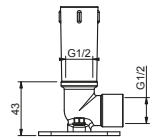

Art. 8039

Shower arm

- 45 cm long
- square backplate
- wall-mount
- 1/2" inlet

Chrome 86 02 8039
 Matt Black 86 13 8039

Brushed Stainless Steel 86 93 8039

OPTIONAL Built-in part for plasterboard

Art. W046 91 00 W046