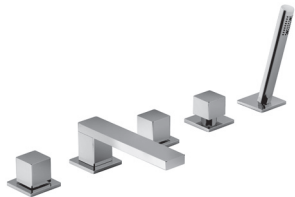

1/4 TURN CERAMIC DISC CARTRIDGE

Deck-mount bathtub mixer

3/4" inlets

F165
2 outlets

F167
2 outlets

Built-in bathtub mixer

- spout projection 20 cm
- handle
- **2-way** diverter with turning knob
- FIT handshower
- water plug with showerholder
- 150 cm PVC flexible
- 1/2" inlets