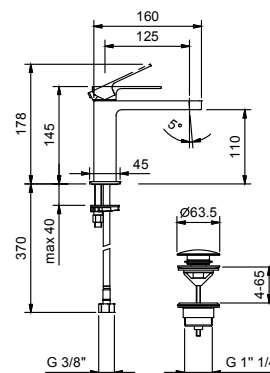

Single-hole washbasin mixer

- spout projection 12,5 cm
- handle
- flow restrictor 5 l/min at 3 bar
- flexible supply lines
- WITH pop-up WASTE

Chrome 34 02 F004F
Matt Black 34 13 F004F

Brushed Stainless Steel 34 93 F004F