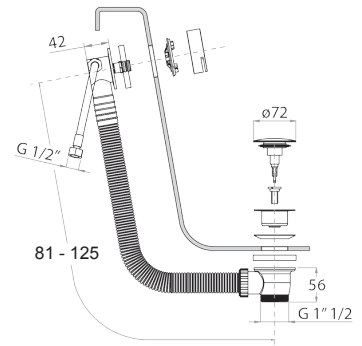

Art. W002

Bathtub drain

- with handle
- bath-tub drain with overflow
- WITH WASTE

N.B. complete finishing list in the section miscellaneous articles at the end of the pricelist

Chrome
Matt Black

91 02 W002
91 13 W002

Brushed Stainless Steel 91 93 W002

Art. 9325

Mounting plate for deck-mount bathtub mixer

- screw covers
- mounting plate
- without cover plate

NOTE: To be finished with inspectable cover materials

Chrome

91 02 9325

Art. 9670

Mounting plate for deck-mount bathtub mixer

- screw covers
- mounting plate
- without cover plate

NOTE: To be finished with inspectable cover materials

Chrome

91 02 9670