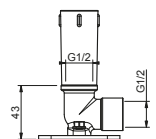

Shower arm

- 25 cm long
- square backplate
- ceiling-mount
- 1/2" inlet

Chrome 86 02 8040
 Matt Black 86 13 8040

Brushed Stainless Steel 86 93 8040

OPTIONAL Built-in part for plasterboard

Art. W046 91 00 W046