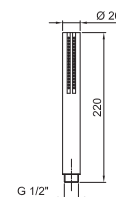

Art. 9673

Handshower

- SUN
- Base material: ABS
- flow restrictor 9 l/min
- anti-lime scale system
- check valve

Chrome 90 02 9673
Matt Black 90 13 9673