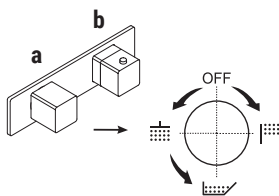

The built-in 3/4" thermostatic shower mixer is available:

- art. **F431B+D331A** - 1 outlet

- art. **F472B+D372A** - 2 outlets

- art. **F473B+D373A** - 3 outlets