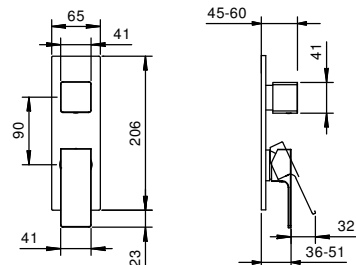

Built-in shower mixer

- handles
- with plate
- **3-way** diverter with turning knob
- 1/2" inlets
- soundproof

Art. F187B

External piece

Chrome 34 02 F187B
Matt Black 34 13 F187B

Brushed Stainless Steel 34 93 F187B

Art. M587A