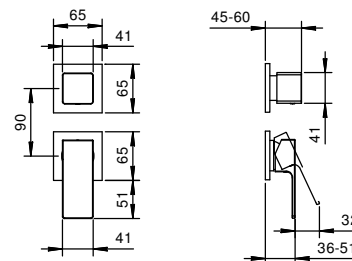

External piece

Chrome 34 02 F181B
Matt Black 34 13 F181B

Brushed Stainless Steel 34 93 F181B

Art. M585A