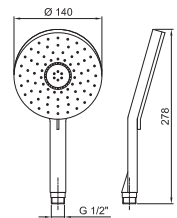

Art. 8068

Shower set

- FIT handshower
- water plug with showerholder
- square backplate
- 150 cm PVC flexible
- 1/2" inlet

Chrome 86 02 8068
 Matt Black 86 13 8068

Brushed Stainless Steel 86 93 8068

Art. 8105

Art. 9678

Handshower

- DISCO
- Base material: ABS
- Ø 10 cm
- square lever
- flow restrictor 12 l/min
- anti-lime scale system
- check valve

Chrome

90 02 9678

Art. 9890

Handshower

- DISCO
- Base material: ABS
- Ø 14 cm
- 2 jets: 72 rain nozzles, 4 massage nozzles
- flow restrictor 12 l/min
- anti-lime scale system
- check valve

Chrome

90 02 9890

Art. 8016

Shower rail

- without water plug
- without handshower
- 150 cm PVC flexible
- adjustable slider

Chrome

86 02 8016

Brushed Stainless Steel 86 93 8016