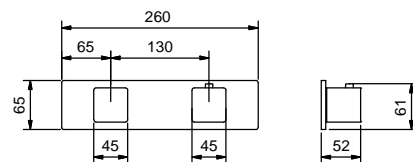

Art. F431B

External piece

Chrome 34 02 F431B
Matt Black 34 13 F431B

Brushed Stainless Steel 34 93 F431B