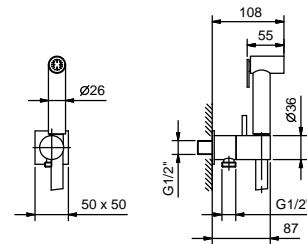

Art. 8487

Double-function hydrobrush

- for WC cleaning
- for personal care if used with a shower mixer
- water plug with showerholder
- stop valve
- Base material: brass
- square backplate
- 120 cm PVC flexible
- 1/2" inlet

N.B. complete finishing list in the section miscellaneous articles at the end of the pricelist

Chrome 91 02 8487
Matt Black 91 13 8487
Brushed Nickel PVD 91 92 8487