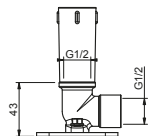

Art. 8038

Shower arm

- 30 cm long
- square backplate
- wall-mount
- 1/2" inlet

Chrome 86 02 8038
 Matt Black 86 13 8038

Brushed Stainless Steel 86 93 8038

OPTIONAL Built-in part for plasterboard

Art. W046 91 00 W046