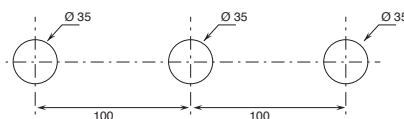

Technical information

The MINT mixers are supplied WITH HANDLE.

All washbasin and bidet mixers are fitted with 5 l/min **flow restrictors**.

BASINS HOLE SIZE:

- Washbasin and bidet mixers:

the box includes a cover plate to be placed at the bottom of the mixer as cover for the hole.

If the hole diameter is within MIN 24 mm - MAX 25 mm: **THERE IS NO NEED FOR THE COVER PLATE.**

If the hole diameter is within MIN 25,1 mm - MAX 35 mm: **THE COVER PLATE IS NEEDED.**

- 3-hole washbasin mixer.

The built-in 3/4" thermostatic shower mixer is available:

- art. **F431B+D331A** - 1 outlet

- art. **F472B+D372A** - 2 outlets

- art. **F473B+D373A** - 3 outlets

EXAMPLE:

art. **F473B+D373A**

a) shut-off rotating diverter - By rotating the diverter knob from centre to right clockwise, one opens the first outlet, shuts off at the centre and rotating left opens the second and third outlets in a sequence.

b) temperature control.

Base materials:

- Brass

02 Chrome

13 Matt Black (RAL 9005)

- Stainless Steel AISI 316/316 L

93 Brushed Stainless Steel

* For spare parts, accessories, miscellaneous items and extensions please refer to specific pricelist sections