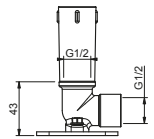

Shower arm

- 30 cm long
- square backplate
- wall-mount
- 1/2" inlet

Chrome 86 02 8107
 Matt Black 86 13 8107

Brushed Stainless Steel 86 93 8107

OPTIONAL Built-in part for plasterboard

Art. W046 91 00 W046