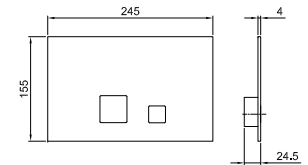

Art. 8402

Flush actuator plate

- Base material: stainless steel
- projecting push-button controls
- with round controls
- compatible with GEBERIT SIGMA8, SIGMA12
- without visible fixing system

N.B. complete finishing list in the section miscellaneous articles at the end of the pricelist

Brilliant Stainless Steel 91 38 8402
Matt Black 91 13 8402

Brushed Stainless Steel 91 93 8402

Art. 8403

Flush actuator plate

- Base material: stainless steel
- flush fit controls
- with square controls
- compatible with GEBERIT SIGMA8, SIGMA12
- without visible fixing system

N.B. complete finishing list in the section miscellaneous articles at the end of the pricelist

Brilliant Stainless Steel 91 38 8403
Matt Black 91 13 8403

Brushed Stainless Steel 91 93 8403

Art. 8487

Double-function hydrobrush

- for WC cleaning
- for personal care if used with a shower mixer
- water plug with showerholder
- stop valve
- Base material: brass
- square backplate
- 120 cm PVC flexible
- 1/2" inlet

N.B. complete finishing list in the section miscellaneous articles at the end of the pricelist

Chrome 91 02 8487
Matt Black 91 13 8487
Brushed Nickel PVD 91 92 8487

Art. W001

Bathtub drain

- with handle
- WITH WASTE

N.B. complete finishing list in the section miscellaneous articles at the end of the pricelist

Chrome 91 02 W001
Matt Black 91 13 W001

Brushed Stainless Steel 91 93 W001