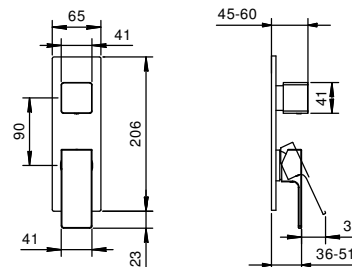

Built-in shower mixer

- handles
- with plate
- **2-way** diverter with turning knob
- 1/2" inlets
- soundproof

Art. F185B

External piece

Chrome 34 02 F185B
Matt Black 34 13 F185B

Brushed Stainless Steel 34 93 F185B

Art. M585A