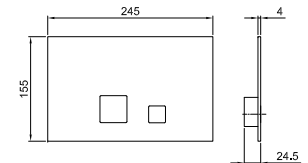

Art. 8402

Flush actuator plate

- Base material: stainless steel
- projecting push-button controls
- with round controls
- compatible with GEBERIT SIGMA8, SIGMA12
- without visible fixing system

N.B. complete finishing list in the section miscellaneous articles at the end of the pricelist

Brilliant Stainless Steel	91 38 8402
Matt Black	91 13 8402
Nickel PVD	91 95 8402
Matt Gun Metal PVD	91 P5 8402
Matt British Gold PVD	91 P6 8402
Matt Copper PVD	91 P9 8402
Pure Brass PVD	91 Q7 8402
Raw Metal PVD	91 Q8 8402

Art. 8403

Flush actuator plate

- Base material: stainless steel
- flush fit controls
- with square controls
- compatible with GEBERIT SIGMA8, SIGMA12
- without visible fixing system

N.B. complete finishing list in the section miscellaneous articles at the end of the pricelist

Brilliant Stainless Steel	91 38 8403
Matt Black	91 13 8403
Nickel PVD	91 95 8403
Matt Gun Metal PVD	91 P5 8403
Matt British Gold PVD	91 P6 8403
Matt Copper PVD	91 P9 8403
Pure Brass PVD	91 Q7 8403
Raw Metal PVD	91 Q8 8403

Art. 8486

Double-function hydrobrush

- for WC cleaning
- for personal care if used with a shower mixer
- water plug with showerholder
- stop valve
- Base material: brass
- round backplate
- 120 cm PVC flexible
- 1/2" inlet

N.B. complete finishing list in the section miscellaneous articles at the end of the pricelist

Chrome	91 02 8486
Matt Black	91 13 8486
Nickel PVD	91 95 8486
Matt Gun Metal PVD	91 P5 8486
Matt British Gold PVD	91 P6 8486
Matt Copper PVD	91 P9 8486

Art. W001

Bathtub drain

- with handle
- WITH WASTE

N.B. complete finishing list in the section miscellaneous articles at the end of the pricelist

Chrome	91 02 W001
Matt Black	91 13 W001
Nickel PVD	91 95 W001
Matt Gun Metal PVD	91 P5 W001
Matt British Gold PVD	91 P6 W001
Matt Copper PVD	91 P9 W001