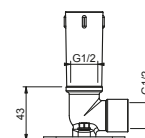

OPTIONAL Built-in part for plasterboard

Art. W046 91 00 W046