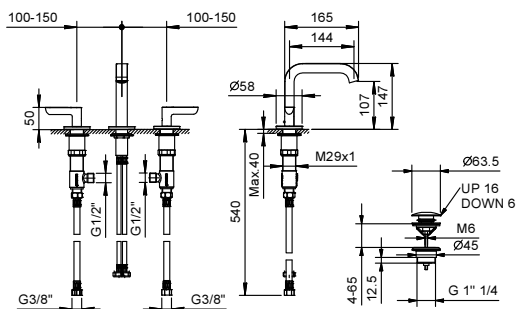

Art. R106

lead \varnothing free

3-hole washbasin mixer

- spout projection 14,5 cm
- handles
- flow restrictor 5 l/min at 3 bar
- 90° ceramic cartridge
- flexible supply lines
- WITH pop-up WASTE

Chrome	53 02 R106
Matt Black	53 13 R106
Nickel PVD	53 95 R106
Matt Gun Metal PVD	53 P5 R106
Matt British Gold PVD	53 P6 R106
Matt Copper PVD	53 P9 R106
Pure Brass PVD	53 Q7 R106
Raw Metal PVD	53 Q8 R106