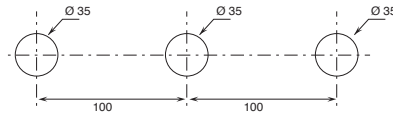

Technical information

The ICONA DECO mixers are supplied WITH HANDLES.

All washbasin and bidet mixers are fitted with 5 l/min **flow restrictors**.

BASINS HOLE SIZE:

- For washbasin and bidet mixers.

- 3-hole washbasin mixer.

art. R107

art. R106

art. R104