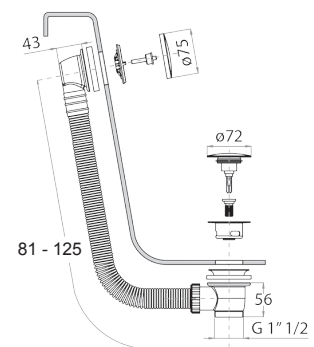

Art. 8402

Flush actuator plate

- Base material: stainless steel
- projecting push-button controls
- with round controls
- compatible with GEBERIT SIGMA8, SIGMA12
- without visible fixing system

N.B. complete finishing list in the section miscellaneous articles at the end of the pricelist

Brilliant Stainless Steel	91 38 8402
Matt Black	91 13 8402
Nickel PVD	91 95 8402
Matt Gun Metal PVD	91 P5 8402
Matt British Gold PVD	91 P6 8402
Matt Copper PVD	91 P9 8402
Pure Brass PVD	91 Q7 8402
Raw Metal PVD	91 Q8 8402

Art. 8403

Flush actuator plate

- Base material: stainless steel
- flush fit controls
- with square controls
- compatible with GEBERIT SIGMA8, SIGMA12
- without visible fixing system

N.B. complete finishing list in the section miscellaneous articles at the end of the pricelist

Brilliant Stainless Steel	91 38 8403
Matt Black	91 13 8403
Nickel PVD	91 95 8403
Matt Gun Metal PVD	91 P5 8403
Matt British Gold PVD	91 P6 8403
Matt Copper PVD	91 P9 8403
Pure Brass PVD	91 Q7 8403
Raw Metal PVD	91 Q8 8403

Art. 8486

Double-function hydrobrush

- for WC cleaning
- for personal care if used with a shower mixer
- water plug with showerholder
- stop valve
- Base material: brass
- round backplate
- 120 cm PVC flexible
- 1/2" inlet

N.B. complete finishing list in the section miscellaneous articles at the end of the pricelist

Chrome	91 02 8486
Matt Black	91 13 8486
Nickel PVD	91 95 8486
Matt Gun Metal PVD	91 P5 8486
Matt British Gold PVD	91 P6 8486
Matt Copper PVD	91 P9 8486

Art. W001

Bathtub drain

- with handle
- WITH WASTE

N.B. complete finishing list in the section miscellaneous articles at the end of the pricelist

Chrome	91 02 W001
Matt Black	91 13 W001
Nickel PVD	91 95 W001
Matt Gun Metal PVD	91 P5 W001
Matt British Gold PVD	91 P6 W001
Matt Copper PVD	91 P9 W001