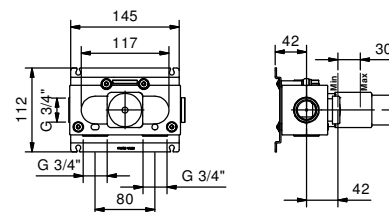

Built-in piece

19 00 D300A

TOTAL PRICE

- Chrome
- Matt Black
- Nickel PVD
- Matt Gun Metal PVD
- Matt British Gold PVD
- Matt Copper PVD
- Pure Brass PVD
- Raw Metal PVD