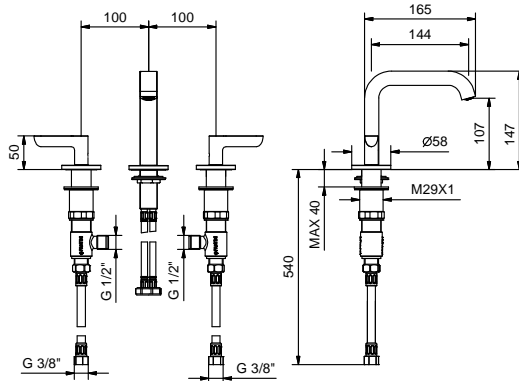

Art. R106W

lead \varnothing free

3-hole washbasin mixer

- spout projection 14,5 cm
- handles
- flow restrictor 5 l/min at 3 bar
- 90° ceramic cartridge
- flexible supply lines
- WITHOUT WASTE

Chrome	53 02 R106W
Matt Black	53 13 R106W
Nickel PVD	53 95 R106W
Matt Gun Metal PVD	53 P5 R106W
Matt British Gold PVD	53 P6 R106W
Matt Copper PVD	53 P9 R106W
Pure Brass PVD	53 Q7 R106W
Raw Metal PVD	53 Q8 R106W