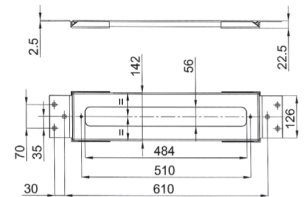

Art. W002

Bathtub drain

- with handle
- bath-tub drain with overflow
- WITH WASTE

N.B. complete finishing list in the section miscellaneous articles at the end of the pricelist

Chrome	91 02 W002
Matt Black	91 13 W002
Nickel PVD	91 95 W002
Matt Gun Metal PVD	91 P5 W002
Matt British Gold PVD	91 P6 W002
Matt Copper PVD	91 P9 W002

Art. 9325

Mounting plate for deck-mount bathtub mixer

- screw covers
- mounting plate
- without cover plate

NOTE: To be finished with inspectable cover materials

Chrome	91 02 9325

Art. 9670

Mounting plate for deck-mount bathtub mixer

- screw covers
- mounting plate
- without cover plate

NOTE: To be finished with inspectable cover materials

Chrome	91 02 9670