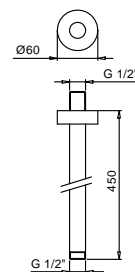

OPTIONAL Built-in part for plasterboard

Art. W046

91 00 W046

Art. 9237

Shower arm

- 45 cm long
- round backplate
- ceiling-mount
- 1/2" inlet

Chrome	86 02 9237
Matt Black	86 13 9237
Nickel PVD	86 95 9237
Matt Gun Metal PVD	86 P5 9237
Matt British Gold PVD	86 P6 9237
Matt Copper PVD	86 P9 9237
Pure Brass PVD	86 Q7 9237
Raw Metal PVD	86 Q8 9237

OPTIONAL Built-in part for plasterboard

Art. W046

91 00 W046

Art. R043

Shower set

- ICONA handshower
- water plug with showerholder
- round backplate
- 150 cm PVC flexible
- 1/2" inlet

Chrome	53 02 R043
Matt Black	53 13 R043
Nickel PVD	53 95 R043
Matt Gun Metal PVD	53 P5 R043
Matt British Gold PVD	53 P6 R043
Matt Copper PVD	53 P9 R043
Pure Brass PVD	53 Q7 R043
Raw Metal PVD	53 Q8 R043