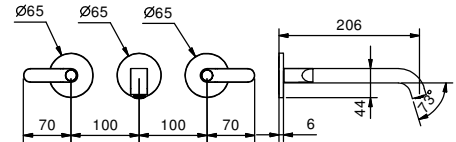

- spout projection 20 cm
- handles
- flow restrictor 5 l/min at 3 bar
- 90° ceramic cartridge
- 1/2" inlets
- WITHOUT WASTE

Art. R113B

External piece

Chrome	53 02 R113B
Matt Black	53 13 R113B
Nickel PVD	53 95 R113B
Matt Gun Metal PVD	53 P5 R113B
Matt British Gold PVD	53 P6 R113B
Matt Copper PVD	53 P9 R113B
Pure Brass PVD	53 Q7 R113B
Raw Metal PVD	53 Q8 R113B