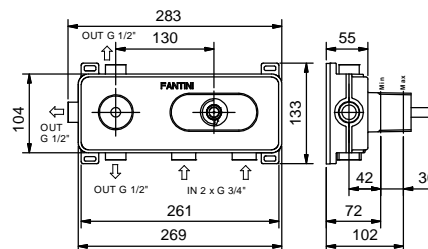

Built-in piece

19 00 D373A

TOTAL PRICE

- Chrome
- Matt Black
- Nickel PVD
- Matt Gun Metal PVD
- Matt British Gold PVD
- Matt Copper PVD
- Pure Brass PVD
- Raw Metal PVD

3/4" built-in thermostatic shower mixer

- handle
- 3/4" inlets
- soundproof
- without stop valve **to be ordered separately**

NOTE: the mixer must always be ordered with the stop valve R891B+D391A

Art. R700B

External piece

Chrome	87 Q2 R700B
Matt Black	87 I3 R700B
Nickel PVD	87 95 R700B
Matt Gun Metal PVD	87 P5 R700B
Matt British Gold PVD	87 P6 R700B
Matt Copper PVD	87 P9 R700B
Pure Brass PVD	87 Q7 R700B
Raw Metal PVD	87 Q8 R700B