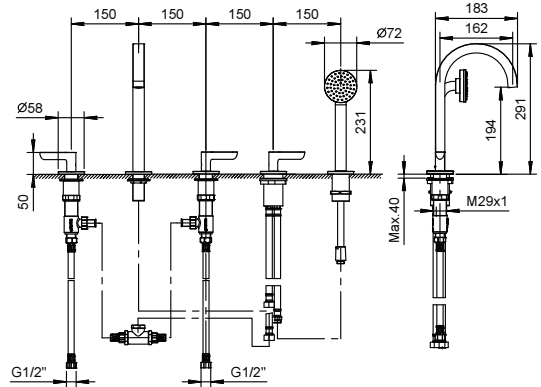

- handles
- without spout
- **2-way** diverter with turning knob
- ICONA handshower
- water plug with showerholder
- 150 cm PVC flexible
- 90° ceramic cartridge
- 1/2" inlets

Art. R117B

External piece

Chrome	53 02 R117B
Matt Black	53 13 R117B
Nickel PVD	53 95 R117B
Matt Gun Metal PVD	53 P5 R117B
Matt British Gold PVD	53 P6 R117B
Matt Copper PVD	53 P9 R117B
Pure Brass PVD	53 Q7 R117B
Raw Metal PVD	53 Q8 R117B

- spout projection 16 cm
- ICONA handshower
- handles
- 5-hole
- **2-way** diverter with turning knob
- 150 cm flexible
- 90° ceramic cartridge
- 1/2" inlets
- flexible supply lines

Chrome	53 02 R165
Matt Black	53 13 R165
Nickel PVD	53 95 R165
Matt Gun Metal PVD	53 P5 R165
Matt British Gold PVD	53 P6 R165
Matt Copper PVD	53 P9 R165
Pure Brass PVD	53 Q7 R165
Raw Metal PVD	53 Q8 R165