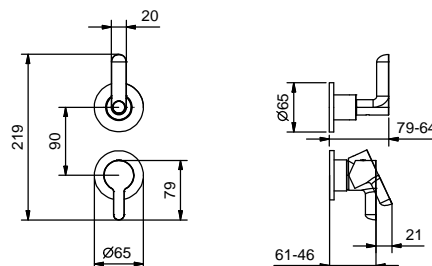

Built-in shower mixer

- handle
- no. 1 1/2" outlet
- 1/2" inlets
- soundproof

Art. R063B

External piece

Chrome	53 02 R063B
Matt Black	53 13 R063B
Nickel PVD	53 95 R063B
Matt Gun Metal PVD	53 P5 R063B
Matt British Gold PVD	53 P6 R063B
Matt Copper PVD	53 P9 R063B
Pure Brass PVD	53 Q7 R063B
Raw Metal PVD	53 Q8 R063B

Art. M063A

Built-in piece

44 00 M063A

TOTAL PRICE

- Chrome
- Matt Black
- Nickel PVD
- Matt Gun Metal PVD
- Matt British Gold PVD
- Matt Copper PVD
- Pure Brass PVD
- Raw Metal PVD

Built-in shower mixer

- handles
- **2-way** diverter with turning knob
- 1/2" inlets
- soundproof

Art. R685B

External piece

Chrome	53 02 R685B
Matt Black	53 13 R685B
Nickel PVD	53 95 R685B
Matt Gun Metal PVD	53 P5 R685B
Matt British Gold PVD	53 P6 R685B
Matt Copper PVD	53 P9 R685B
Pure Brass PVD	53 Q7 R685B
Raw Metal PVD	53 Q8 R685B

Art. M585A

Built-in piece

44 00 M585A

TOTAL PRICE

- Chrome
- Matt Black
- Nickel PVD
- Matt Gun Metal PVD
- Matt British Gold PVD
- Matt Copper PVD
- Pure Brass PVD
- Raw Metal PVD