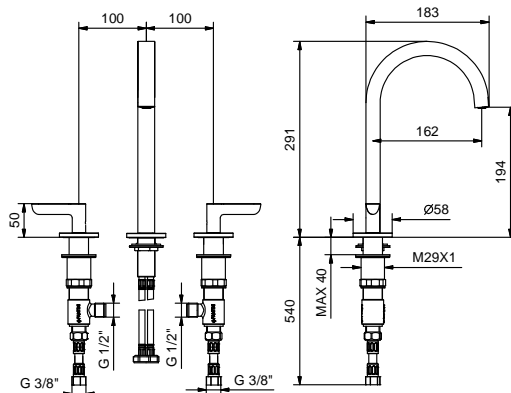

Art. R107W

lead $\varnothing$ free

3-hole washbasin mixer

- spout projection 16 cm
- handles
- flow restrictor 5 l/min at 3 bar
- 90° ceramic cartridge
- flexible supply lines
- WITHOUT WASTE

Chrome	53 02 R107W
Matt Black	53 13 R107W
Nickel PVD	53 95 R107W
Matt Gun Metal PVD	53 P5 R107W
Matt British Gold PVD	53 P6 R107W
Matt Copper PVD	53 P9 R107W
Pure Brass PVD	53 Q7 R107W
Raw Metal PVD	53 Q8 R107W

Art. R107

lead $\varnothing$ free

3-hole washbasin mixer

- spout projection 16 cm
- handles
- flow restrictor 5 l/min at 3 bar
- 90° ceramic cartridge
- flexible supply lines
- WITH pop-up WASTE

Chrome	53 02 R107
Matt Black	53 13 R107
Nickel PVD	53 95 R107
Matt Gun Metal PVD	53 P5 R107
Matt British Gold PVD	53 P6 R107
Matt Copper PVD	53 P9 R107
Pure Brass PVD	53 Q7 R107
Raw Metal PVD	53 Q8 R107

Art. R106W

lead $\varnothing$ free

3-hole washbasin mixer

- spout projection 14,5 cm
- handles
- flow restrictor 5 l/min at 3 bar
- 90° ceramic cartridge
- flexible supply lines
- WITHOUT WASTE

Chrome	53 02 R106W
Matt Black	53 13 R106W
Nickel PVD	53 95 R106W
Matt Gun Metal PVD	53 P5 R106W
Matt British Gold PVD	53 P6 R106W
Matt Copper PVD	53 P9 R106W
Pure Brass PVD	53 Q7 R106W
Raw Metal PVD	53 Q8 R106W

Art. R106

lead $\varnothing$ free

3-hole washbasin mixer

- spout projection 14,5 cm
- handles
- flow restrictor 5 l/min at 3 bar
- 90° ceramic cartridge
- flexible supply lines
- WITH pop-up WASTE

Chrome	53 02 R106
Matt Black	53 13 R106
Nickel PVD	53 95 R106
Matt Gun Metal PVD	53 P5 R106
Matt British Gold PVD	53 P6 R106
Matt Copper PVD	53 P9 R106
Pure Brass PVD	53 Q7 R106
Raw Metal PVD	53 Q8 R106