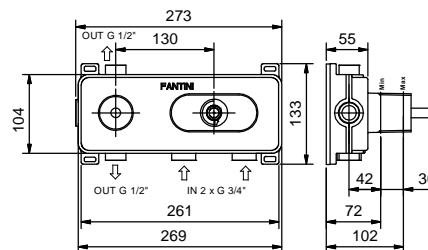

TOTAL PRICE

- Chrome
- Matt Black
- Nickel PVD
- Matt Gun Metal PVD
- Matt British Gold PVD
- Matt Copper PVD
- Pure Brass PVD
- Raw Metal PVD