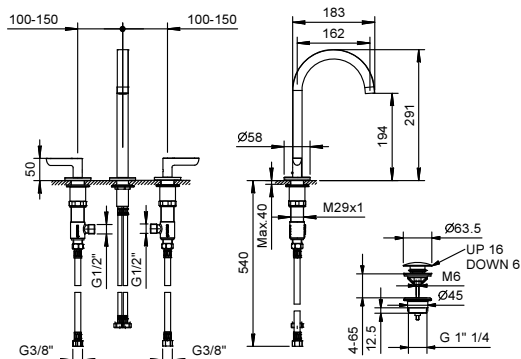

Art. R107

lead \varnothing free

3-hole washbasin mixer

- spout projection 16 cm
- handles
- flow restrictor 5 l/min at 3 bar
- 90° ceramic cartridge
- flexible supply lines
- WITH pop-up WASTE

Chrome	53 02 R107
Matt Black	53 13 R107
Nickel PVD	53 95 R107
Matt Gun Metal PVD	53 P5 R107
Matt British Gold PVD	53 P6 R107
Matt Copper PVD	53 P9 R107
Pure Brass PVD	53 Q7 R107
Raw Metal PVD	53 Q8 R107