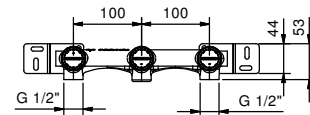

Built-in piece

44 00 R010A

TOTAL PRICE

- Chrome
- Matt Black
- Nickel PVD
- Matt Gun Metal PVD
- Matt British Gold PVD
- Matt Copper PVD
- Pure Brass PVD
- Raw Metal PVD