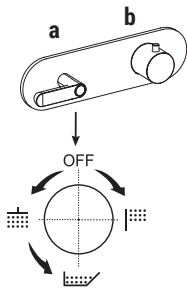

The built-in 3/4" thermostatic shower mixer is available:

- art. **R831B+D331A** - 1 outlet

- art. **R872B+D372A** - 2 outlets

- art. **R873B+D373A** - 3 outlets

EXAMPLE:

art. **R873B+D373A**

a) shut-off rotating diverter - By rotating the diverter knob from centre to right clockwise, one opens the first outlet, shuts off at the centre and rotating left opens the second and third outlets in a sequence.

b) temperature control.

Base materials:

- Brass

02 Chrome

13 Matt Black (RAL 9005)

95 Nickel PVD

P5 Matt Gun Metal PVD

P6 Matt British Gold PVD

P9 Matt Copper PVD

Q7 Pure Brass PVD

Q8 Raw Metal PVD

* For spare parts, accessories, miscellaneous items and extensions please refer to specific pricelist sections