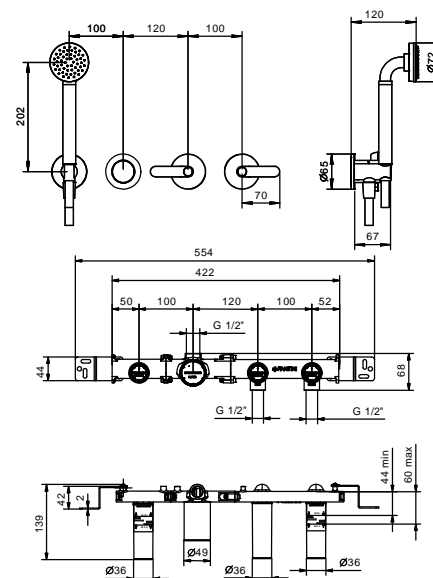

TOTAL PRICE

- Chrome
- Matt Black
- Nickel PVD
- Matt Gun Metal PVD
- Matt British Gold PVD
- Matt Copper PVD
- Pure Brass PVD
- Raw Metal PVD