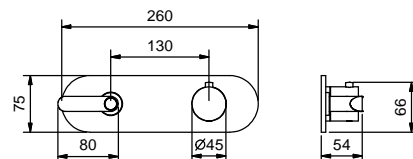

External piece

Chrome	53 02 R872B
Matt Black	53 13 R872B
Nickel PVD	53 95 R872B
Matt Gun Metal PVD	53 P5 R872B
Matt British Gold PVD	53 P6 R872B
Matt Copper PVD	53 P9 R872B
Pure Brass PVD	53 Q7 R872B
Raw Metal PVD	53 Q8 R872B