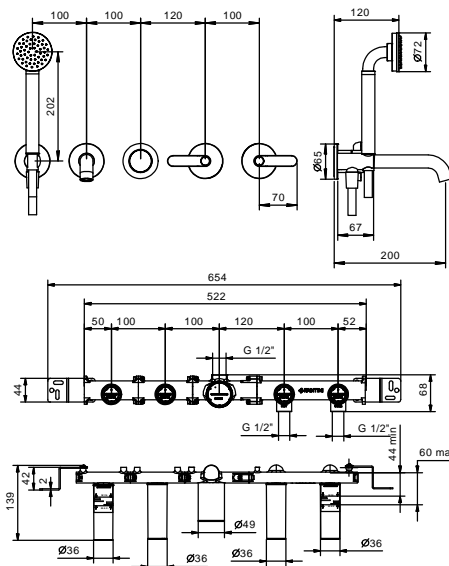

Built-in bathtub mixer

- spout projection 20 cm
- handles
- **2-way** diverter with turning knob
- ICONA handshower
- water plug with showerholder
- 150 cm PVC flexible
- 90° ceramic cartridge
- 1/2" inlets

Art. R119B

External piece

Chrome	53 02 R119B
Matt Black	53 13 R119B
Nickel PVD	53 95 R119B
Matt Gun Metal PVD	53 P5 R119B
Matt British Gold PVD	53 P6 R119B
Matt Copper PVD	53 P9 R119B
Pure Brass PVD	53 Q7 R119B
Raw Metal PVD	53 Q8 R119B

Art. R119A

Built-in piece

44 00 R119A

TOTAL PRICE

- Chrome
- Matt Black
- Nickel PVD
- Matt Gun Metal PVD
- Matt British Gold PVD
- Matt Copper PVD
- Pure Brass PVD
- Raw Metal PVD