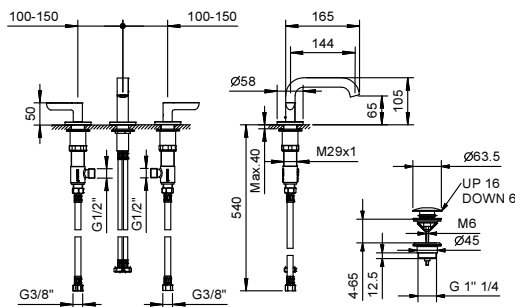

lead \varnothing free

Wall-mount washbasin mixer

- spout projection 15 cm
- handles
- flow restrictor 5 l/min at 3 bar
- 90° ceramic cartridge
- 1/2" inlets
- WITHOUT WASTE

Art. R110B

External piece

Chrome	53 02 R110B
Matt Black	53 13 R110B
Nickel PVD	53 95 R110B
Matt Gun Metal PVD	53 P5 R110B
Matt British Gold PVD	53 P6 R110B
Matt Copper PVD	53 P9 R110B
Pure Brass PVD	53 Q7 R110B
Raw Metal PVD	53 Q8 R110B