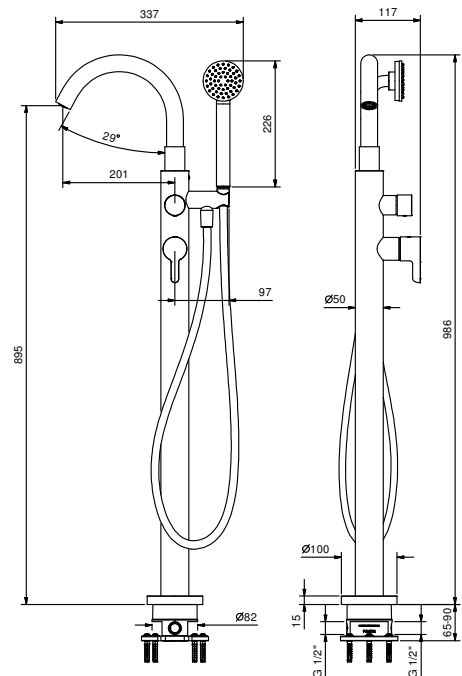

- spout projection 16 cm
- ICONA handshower
- handles
- 5-hole
- **2-way** diverter with turning knob
- 150 cm flexible
- 90° ceramic cartridge
- 1/2" inlets
- flexible supply lines

Chrome	53 02 R165
Matt Black	53 13 R165
Nickel PVD	53 95 R165
Matt Gun Metal PVD	53 P5 R165
Matt British Gold PVD	53 P6 R165
Matt Copper PVD	53 P9 R165
Pure Brass PVD	53 Q7 R165
Raw Metal PVD	53 Q8 R165

Floor-mount bathtub mixer

- spout projection 20,1 cm
- handle
- open/close handle with flow and temperature control
- ICONA handshower
- handshower holder
- 150 cm flexible
- 1/2" inlets
- on foot

Art. R080B

TOTAL PRICE

Chrome	
Matt Black	
Nickel PVD	
Matt Gun Metal PVD	
Matt British Gold PVD	
Matt Copper PVD	

Art. R151
lead∅free

Sink mixer

- spout projection 21,5 cm
- handles
- turning spout
- detached one jet pull-out handshower with on/off push button
- 4-hole
- flow restrictor 8 l/min at 3 bar
- 90° ceramic cartridge
- flexible supply lines
- WITHOUT WASTE