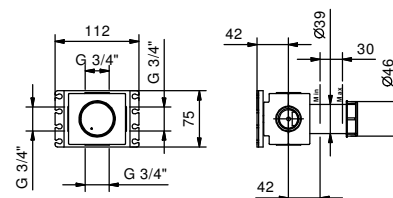

Built-in piece

19 00 D391A