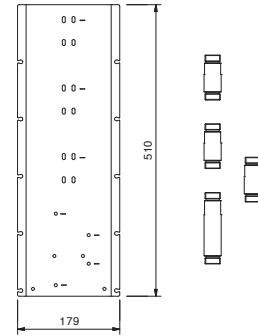

EXAMPLE OF COMBINATION - 1 OUTLET

EXAMPLE OF COMBINATION - 2 OUTLETS

91 00 W042

Art. W043

OPTIONAL - Easy Fix System

- plate and connections:
- for an easy both horizontal and vertical installation of the thermostatic mixers:
 - to install art- D300A / D391A - **3 outlets**