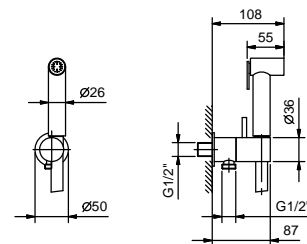

Art. 8486

Double-function hydrobrush

- for WC cleaning
- for personal care if used with a shower mixer
- water plug with showerholder
- stop valve
- Base material: brass
- round backplate
- 120 cm PVC flexible
- 1/2" inlet

N.B. complete finishing list in the section miscellaneous articles at the end of the pricelist

Chrome	91 02 8486
Matt Black	91 13 8486
Nickel PVD	91 95 8486
Matt Gun Metal PVD	91 P5 8486
Matt British Gold PVD	91 P6 8486
Matt Copper PVD	91 P9 8486