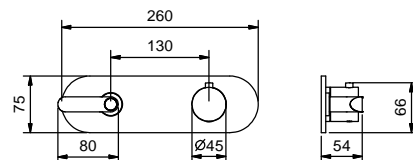

3/4" built-in thermostatic shower mixer

- handles
- no. 1 1/2" outlet
- for horizontal installation only
- 3/4" inlets

Art. R831B

External piece

Chrome	53 02 R831B
Matt Black	53 13 R831B
Nickel PVD	53 95 R831B
Matt Gun Metal PVD	53 P5 R831B
Matt British Gold PVD	53 P6 R831B
Matt Copper PVD	53 P9 R831B
Pure Brass PVD	53 Q7 R831B
Raw Metal PVD	53 Q8 R831B