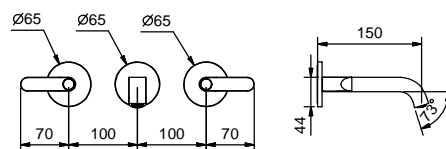

lead \varnothing free

Wall-mount washbasin mixer

- spout projection 15 cm
- handles
- flow restrictor 5 l/min at 3 bar
- 90° ceramic cartridge
- 1/2" inlets
- WITHOUT WASTE

Art. R110B

External piece

Chrome	53 02 R110B
Matt Black	53 13 R110B
Nickel PVD	53 95 R110B
Matt Gun Metal PVD	53 P5 R110B
Matt British Gold PVD	53 P6 R110B
Matt Copper PVD	53 P9 R110B
Pure Brass PVD	53 Q7 R110B
Raw Metal PVD	53 Q8 R110B