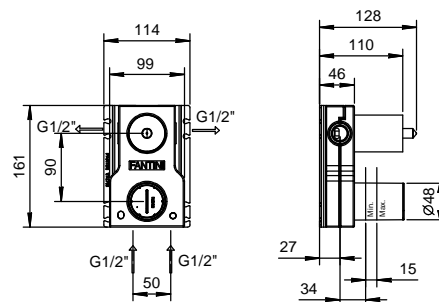

Built-in piece

44 00 M585A