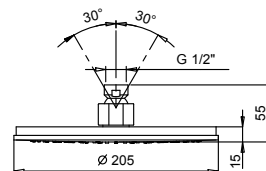

Art. 8113

Rain showerhead

- ICONA
- Base material: brass
- Ø 20 cm
- flow restrictor 12 l/min at 3 bar
- anti-lime scale system
- 1/2" inlet
- check valve

**NOTE: conditions necessary for the correct functioning:
Min. Flow Rate: 10 l/min**

Chrome	86 02 8113
Matt Black	86 13 8113
Nickel PVD	86 95 8113
Matt Gun Metal PVD	86 P5 8113
Matt British Gold PVD	86 P6 8113
Matt Copper PVD	86 P9 8113
Pure Brass PVD	86 Q7 8113
Raw Metal PVD	86 Q8 8113