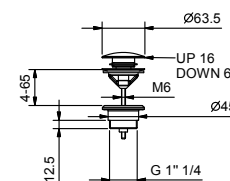

Art. 8434

Waste

- 1" 1/4
- pushing plug
- for washbasin without overflow
- for washbasin with overflow
- universal

N.B. complete finishing list in the section miscellaneous articles at the end of the pricelist

Chrome	91 02 8434
Matt Black	91 13 8434
Nickel PVD	91 95 8434
Matt Gun Metal PVD	91 P5 8434
Matt British Gold PVD	91 P6 8434
Matt Copper PVD	91 P9 8434
Pure Brass PVD	91 Q7 8434
Raw Metal PVD	91 Q8 8434