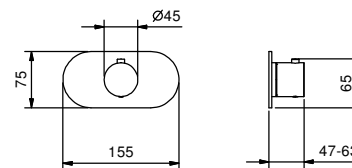

3/4" built-in thermostatic shower mixer

- handles
- **3-way** shut-off diverter with turning knob
- for horizontal installation only
- 3/4" inlets

Art. R873B

External piece

Chrome	53 Q2 R873B
Matt Black	53 I3 R873B
Nickel PVD	53 95 R873B
Matt Gun Metal PVD	53 P5 R873B
Matt British Gold PVD	53 P6 R873B
Matt Copper PVD	53 P9 R873B
Pure Brass PVD	53 Q7 R873B
Raw Metal PVD	53 Q8 R873B

Art. D373A

Built-in piece

19 00 D373A

TOTAL PRICE

- Chrome
- Matt Black
- Nickel PVD
- Matt Gun Metal PVD
- Matt British Gold PVD
- Matt Copper PVD
- Pure Brass PVD
- Raw Metal PVD

3/4" built-in thermostatic shower mixer

- handle
- 3/4" inlets
- soundproof
- without stop valve **to be ordered separately**

NOTE: the mixer must always be ordered with the stop valve R891B+D391A

Art. R700B

External piece

Chrome	87 Q2 R700B
Matt Black	87 I3 R700B
Nickel PVD	87 95 R700B
Matt Gun Metal PVD	87 P5 R700B
Matt British Gold PVD	87 P6 R700B
Matt Copper PVD	87 P9 R700B
Pure Brass PVD	87 Q7 R700B
Raw Metal PVD	87 Q8 R700B

Art. D300A

Built-in piece

19 00 D300A

TOTAL PRICE

- Chrome
- Matt Black
- Nickel PVD
- Matt Gun Metal PVD
- Matt British Gold PVD
- Matt Copper PVD
- Pure Brass PVD
- Raw Metal PVD