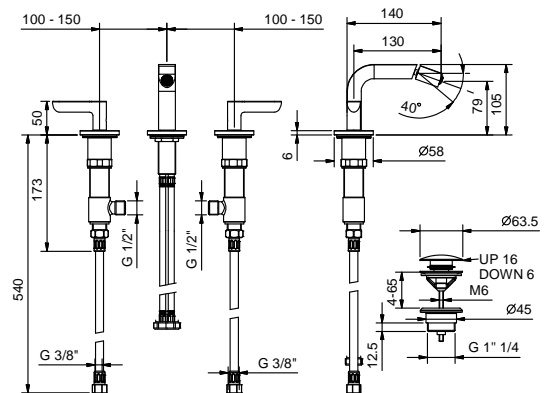

Art. R108

3-hole bidet mixer

- spout projection 13 cm
- flow restrictor 5 l/min at 3 bar
- handles
- 90° ceramic cartridge
- articulated aerator
- flexible supply lines
- WITH pop-up WASTE

Chrome	53 02 R108
Matt Black	53 13 R108
Nickel PVD	53 95 R108
Matt Gun Metal PVD	53 P5 R108
Matt British Gold PVD	53 P6 R108
Matt Copper PVD	53 P9 R108
Pure Brass PVD	53 Q7 R108
Raw Metal PVD	53 Q8 R108