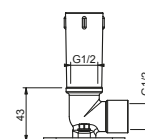

OPTIONAL Built-in part for plasterboard

Art. W046

91 00 W046