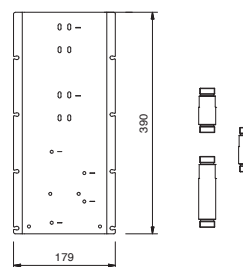

- plate and connections:
- for an easy both horizontal and vertical installation of the thermostatic mixers:
 - to install art- D300A / D391A - **1 outlet**
 - to install art- D300A / D391A - **2 outlets**