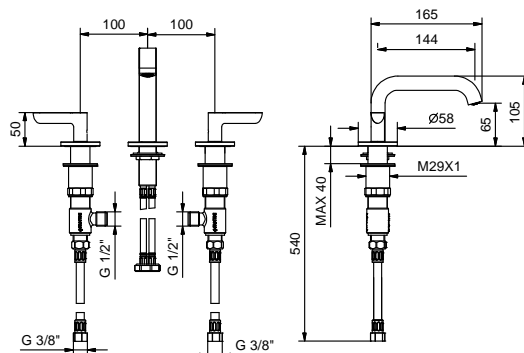

Art. R104W

lead \varnothing free

3-hole washbasin mixer

- spout projection 14,5 cm
- handles
- flow restrictor 5 l/min at 3 bar
- 90° ceramic cartridge
- flexible supply lines
- WITHOUT WASTE

Chrome	53 02 R104W
Matt Black	53 13 R104W
Nickel PVD	53 95 R104W
Matt Gun Metal PVD	53 P5 R104W
Matt British Gold PVD	53 P6 R104W
Matt Copper PVD	53 P9 R104W
Pure Brass PVD	53 Q7 R104W
Raw Metal PVD	53 Q8 R104W