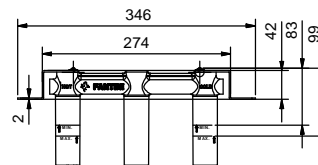

Art. R010A

Built-in piece

44 00 R010A

TOTAL PRICE

Chrome
Matt Black
Nickel PVD
Matt Gun Metal PVD
Matt British Gold PVD
Matt Copper PVD
Pure Brass PVD
Raw Metal PVD