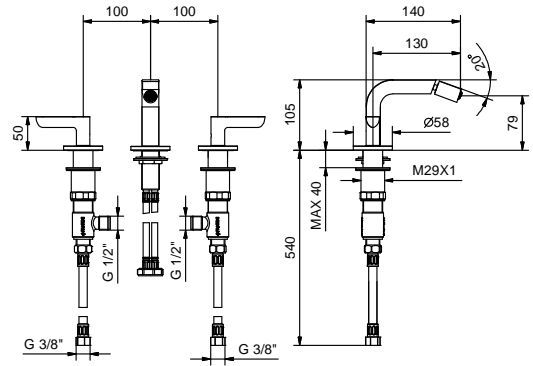

- spout projection 13 cm
- flow restrictor 5 l/min at 3 bar
- handles
- 90° ceramic cartridge
- articulated aerator
- flexible supply lines
- WITHOUT WASTE

Chrome	53 02 R108W
Matt Black	53 13 R108W
Nickel PVD	53 95 R108W
Matt Gun Metal PVD	53 P5 R108W
Matt British Gold PVD	53 P6 R108W
Matt Copper PVD	53 P9 R108W
Pure Brass PVD	53 Q7 R108W
Raw Metal PVD	53 Q8 R108W