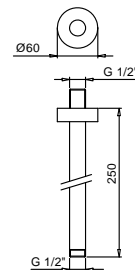

OPTIONAL Built-in part for plasterboard

Art. W046 91 00 W046

Art. 8028

Shower arm

- 45 cm long
- round backplate
- wall-mount
- 1/2" inlet

Chrome	86 02 8028
Matt Black	86 13 8028
Nickel PVD	86 95 8028
Matt Gun Metal PVD	86 P5 8028
Matt British Gold PVD	86 P6 8028
Matt Copper PVD	86 P9 8028
Pure Brass PVD	86 Q7 8028
Raw Metal PVD	86 Q8 8028

OPTIONAL Built-in part for plasterboard

Art. W046 91 00 W046

Art. 9236

Shower arm

- 25 cm long
- round backplate
- ceiling-mount
- 1/2" inlet

Chrome	86 02 9236
Matt Black	86 13 9236
Nickel PVD	86 95 9236
Matt Gun Metal PVD	86 P5 9236
Matt British Gold PVD	86 P6 9236
Matt Copper PVD	86 P9 9236
Pure Brass PVD	86 Q7 9236
Raw Metal PVD	86 Q8 9236