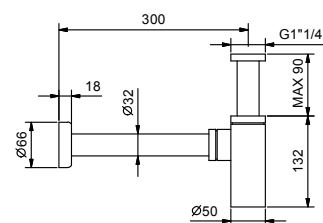

Art. 9234

Bottle trap

- 1" 1/4
- for washbasin

N.B. complete finishing list in the section miscellaneous articles at the end of the pricelist

Chrome	91 02 9234
Matt Black	91 13 9234
Nickel PVD	91 95 9234
Matt Gun Metal PVD	91 P5 9234
Matt British Gold PVD	91 P6 9234
Matt Copper PVD	91 P9 9234
Pure Brass PVD	91 Q7 9234
Raw Metal PVD	91 Q8 9234