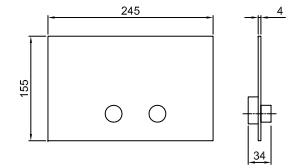

Art. 8402

Flush actuator plate

- Base material: stainless steel
- projecting push-button controls
- with round controls
- compatible with GEBERIT SIGMA8, SIGMA12
- without visible fixing system

N.B. complete finishing list in the section miscellaneous articles at the end of the pricelist

Brilliant Stainless Steel	91 38 8402
Matt Black	91 13 8402
Nickel PVD	91 95 8402
Matt Gun Metal PVD	91 P5 8402
Matt British Gold PVD	91 P6 8402
Matt Copper PVD	91 P9 8402
Pure Brass PVD	91 Q7 8402
Raw Metal PVD	91 Q8 8402

Art. 8403

Flush actuator plate

- Base material: stainless steel
- flush fit controls
- with square controls
- compatible with GEBERIT SIGMA8, SIGMA12
- without visible fixing system

N.B. complete finishing list in the section miscellaneous articles at the end of the pricelist

Brilliant Stainless Steel	91 38 8403
Matt Black	91 13 8403
Nickel PVD	91 95 8403
Matt Gun Metal PVD	91 P5 8403
Matt British Gold PVD	91 P6 8403
Matt Copper PVD	91 P9 8403
Pure Brass PVD	91 Q7 8403
Raw Metal PVD	91 Q8 8403

Art. 8486

Double-function hydrobrush

- for WC cleaning
- for personal care if used with a shower mixer
- water plug with showerholder
- stop valve
- Base material: brass
- round backplate
- 120 cm PVC flexible
- 1/2" inlet

N.B. complete finishing list in the section miscellaneous articles at the end of the pricelist

Chrome	91 02 8486
Matt Black	91 13 8486
Nickel PVD	91 95 8486
Matt Gun Metal PVD	91 P5 8486
Matt British Gold PVD	91 P6 8486
Matt Copper PVD	91 P9 8486

Art. W001

Bathtub drain

- with handle
- WITH WASTE

N.B. complete finishing list in the section miscellaneous articles at the end of the pricelist

Chrome	91 02 W001
Matt Black	91 13 W001
Nickel PVD	91 95 W001
Matt Gun Metal PVD	91 P5 W001
Matt British Gold PVD	91 P6 W001
Matt Copper PVD	91 P9 W001