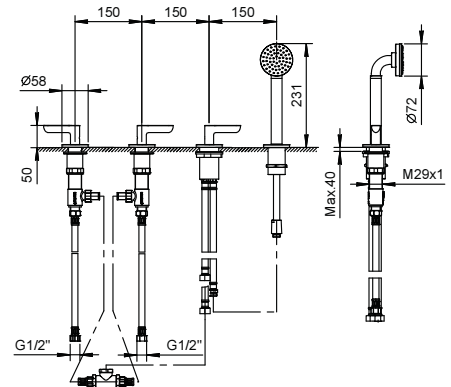

Art. R167

Deck-mount bathtub mixer

- handles
- without spout
- 4-hole
- **2-way** diverter with turning knob
- ICONA handshower
- 150 cm flexible
- 90° ceramic cartridge
- 1/2" inlets
- flexible supply lines

Chrome	53 02 R167
Matt Black	53 13 R167
Nickel PVD	53 95 R167
Matt Gun Metal PVD	53 P5 R167
Matt British Gold PVD	53 P6 R167
Matt Copper PVD	53 P9 R167
Pure Brass PVD	53 Q7 R167
Raw Metal PVD	53 Q8 R167