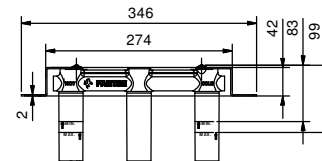

Built-in piece

44 00 R010A

TOTAL PRICE

- Chrome
- Matt Black
- Nickel PVD
- Matt Gun Metal PVD
- Matt British Gold PVD
- Matt Copper PVD
- Pure Brass PVD
- Raw Metal PVD