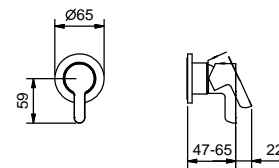

Built-in shower mixer

- handle
- no. 1 1/2" outlet
- 1/2" inlets
- soundproof

Art. R063B

External piece

Chrome	53 02 R063B
Matt Black	53 13 R063B
Nickel PVD	53 95 R063B
Matt Gun Metal PVD	53 P5 R063B
Matt British Gold PVD	53 P6 R063B
Matt Copper PVD	53 P9 R063B
Pure Brass PVD	53 Q7 R063B
Raw Metal PVD	53 Q8 R063B

Art. M063A