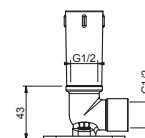

OPTIONAL Built-in part for plasterboard

Art. W046

91 00 W046