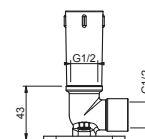

OPTIONAL Built-in part for plasterboard

Art. W046 91 00 W046