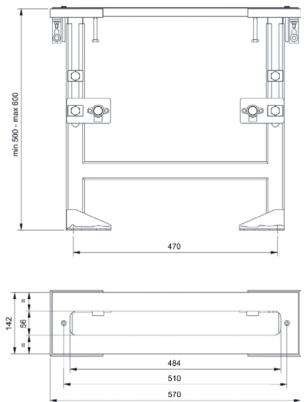

Art. W002

Bathtub drain

- with handle
- bath-tub drain with overflow
- WITH WASTE

N.B. complete finishing list in the section miscellaneous articles at the end of the pricelist

Chrome	91 02 W002
Matt Black	91 13 W002
Nickel PVD	91 95 W002
Matt Gun Metal PVD	91 P5 W002
Matt British Gold PVD	91 P6 W002
Matt Copper PVD	91 P9 W002

Art. 9325

Mounting plate for deck-mount bathtub mixer

- screw covers
- mounting plate
- without cover plate

NOTE: To be finished with inspectable cover materials

Chrome	91 02 9325

Art. 9670

Mounting plate for deck-mount bathtub mixer

- screw covers
- mounting plate
- without cover plate

NOTE: To be finished with inspectable cover materials

Chrome	91 02 9670