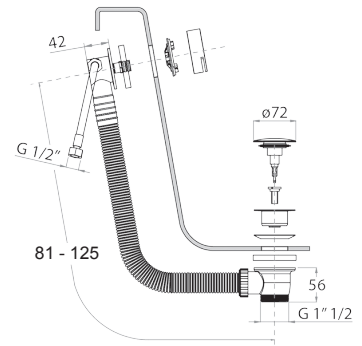

Art. W002

Bathtub drain

- with handle
- bath-tub drain with overflow
- WITH WASTE

N.B. complete finishing list in the section miscellaneous articles at the end of the pricelist

Chrome	91 02 W002
Matt Black	91 13 W002
Nickel PVD	91 95 W002
Matt Gun Metal PVD	91 P5 W002
Matt British Gold PVD	91 P6 W002
Matt Copper PVD	91 P9 W002

Art. 9325

Mounting plate for deck-mount bathtub mixer

- screw covers
- mounting plate
- without cover plate

NOTE: To be finished with inspectable cover materials

Chrome	91 02 9325

Art. 9670

Mounting plate for deck-mount bathtub mixer

- screw covers
- mounting plate
- without cover plate

NOTE: To be finished with inspectable cover materials

Chrome	91 02 9670