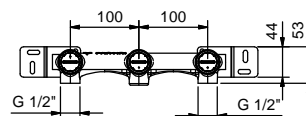

Art. R010A

Built-in piece

44 00 R010A

TOTAL PRICE

Chrome
Matt Black
Nickel PVD
Matt Gun Metal PVD
Matt British Gold PVD
Matt Copper PVD
Pure Brass PVD
Raw Metal PVD