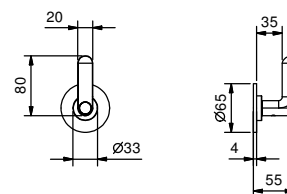

3/4" stop valve

- handle
- 3/4" inlets
- soundproof
- 90° ceramic cartridge

Art. R891B

External piece

Chrome	53 Q2 R891B
Matt Black	53 I3 R891B
Nickel PVD	53 95 R891B
Matt Gun Metal PVD	53 P5 R891B
Matt British Gold PVD	53 P6 R891B
Matt Copper PVD	53 P9 R891B
Pure Brass PVD	53 Q7 R891B
Raw Metal PVD	53 Q8 R891B