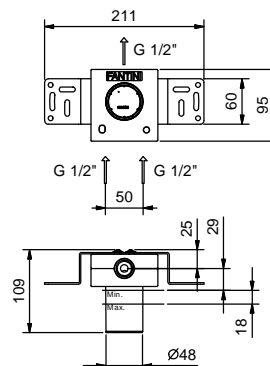

Built-in piece

44 00 M063A

TOTAL PRICE

- Chrome
- Matt Black
- Nickel PVD
- Matt Gun Metal PVD
- Matt British Gold PVD
- Matt Copper PVD
- Pure Brass PVD
- Raw Metal PVD

Built-in shower mixer

- handles
- **2-way** diverter with turning knob
- 1/2" inlets
- soundproof

Art. R685B

External piece

Chrome	53 02 R685B
Matt Black	53 13 R685B
Nickel PVD	53 95 R685B
Matt Gun Metal PVD	53 P5 R685B
Matt British Gold PVD	53 P6 R685B
Matt Copper PVD	53 P9 R685B
Pure Brass PVD	53 Q7 R685B
Raw Metal PVD	53 Q8 R685B