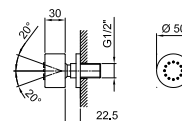

Art. 9248

Lateral body spray

- Base material: brass
- adjustable
- anti-lime scale system
- 1/2" inlet

Chrome	86 02 9248
Matt Black	86 13 9248
Nickel PVD	86 95 9248
Matt Gun Metal PVD	86 P5 9248
Matt British Gold PVD	86 P6 9248
Matt Copper PVD	86 P9 9248