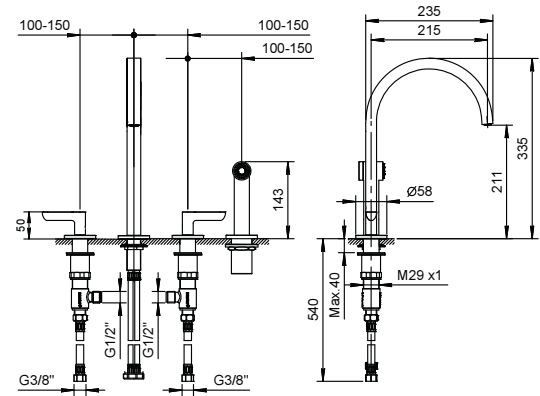

Art. R151
lead∅free

Sink mixer

- spout projection 21,5 cm
- handles
- turning spout
- detached one jet pull-out handshower with on/off push button
- 4-hole
- flow restrictor 8 l/min at 3 bar
- 90° ceramic cartridge
- flexible supply lines
- WITHOUT WASTE

Chrome	53 02 R151
Matt Black	53 13 R151
Nickel PVD	53 95 R151
Matt Gun Metal PVD	53 P5 R151
Matt British Gold PVD	53 P6 R151
Matt Copper PVD	53 P9 R151
Pure Brass PVD	53 Q7 R151
Raw Metal PVD	53 Q8 R151