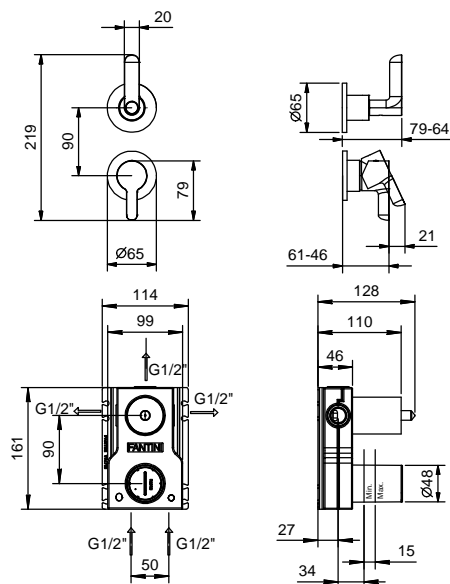

Built-in shower mixer

- handles
- **3-way** diverter with turning knob
- 1/2" inlets
- soundproof

Art. R687B

External piece

Chrome	53 Q2 R687B
Matt Black	53 I3 R687B
Nickel PVD	53 95 R687B
Matt Gun Metal PVD	53 P5 R687B
Matt British Gold PVD	53 P6 R687B
Matt Copper PVD	53 P9 R687B
Pure Brass PVD	53 Q7 R687B
Raw Metal PVD	53 Q8 R687B

Art. M587A

Built-in piece

44 00 M587A

TOTAL PRICE

- Chrome
- Matt Black
- Nickel PVD
- Matt Gun Metal PVD
- Matt British Gold PVD
- Matt Copper PVD
- Pure Brass PVD
- Raw Metal PVD