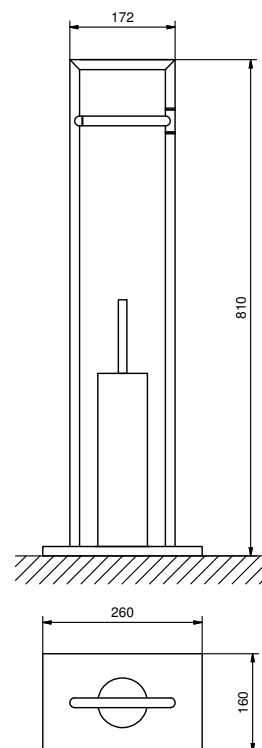

**7807
Towel rail**
60 cm
finishing: 02, 95, P5, P6, P9, 01

**7815
Towel rail**
72,5 cm
finishing: 02, 01

**7843
Towel rail**
finishing: 02, 01

**7808
Robe hook**
finishing: 02, 95, P5, P6, P9, 01

**7809
Toilet roll holder**
finishing: 02, 95, P5, P6, P9, 01

**7656
Mirror**
magnifying mirror
wall mounted
Ø 20 cm
finishing: 02, 13 - 93

**7643
Towel rail**
finishing: 02, 13 - 93

**7657
Free standing pole**
toilet roll holder
and toilet brush holder
free standing
finishing: 02, 13

**7648
Soap holder**
free standing
Ø 12 cm
finishing: 02, 13, 95, P5,
P6, P9, Q7, Q8 - 93

**7649
Soap holder**
wall mounted
Ø 12 cm
finishing: 02, 13, 95, P5,
P6, P9, Q7, Q8 - 93

**7650
Tumbler**
free standing
finishing: 02, 13, 95, P5,
P6, P9, Q7, Q8 - 93

- 36,6 cm
- free standing

Chrome
Matt Black

96 02 7643
96 13 7643

Brushed Stainless Steel 96 93 7643

Art. 7657

Free standing pole

- toilet roll holder
- toilet brush holder
- free standing
- with extendable container