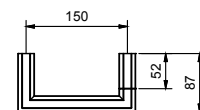

Art. 7809

Toilet roll holder

Chrome
Nickel PVD
Matt Gun Metal PVD
Matt British Gold PVD
Matt Copper PVD
Gold Plus

94 02 7809
94 95 7809
94 P5 7809
94 P6 7809
94 P9 7809
94 01 7809