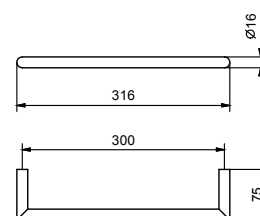

Art. 7606

Towel rail

- 30 cm

Chrome 96 02 7606
Matt Black 96 13 7606
Nickel PVD 96 95 7606
Matt Gun Metal PVD 96 P5 7606
Matt British Gold PVD 96 P6 7606
Matt Copper PVD 96 P9 7606
Pure Brass PVD 96 Q7 7606
Raw Metal PVD 96 Q8 7606

Brushed Stainless Steel 96 93 7606

OPTIONAL Fixing kit for plasterboard

Art. W050 91 00 W050

Art. 7611

Towel rail

- 45 cm

Chrome 96 02 7611
Matt Black 96 13 7611
Nickel PVD 96 95 7611
Matt Gun Metal PVD 96 P5 7611
Matt British Gold PVD 96 P6 7611
Matt Copper PVD 96 P9 7611
Pure Brass PVD 96 Q7 7611
Raw Metal PVD 96 Q8 7611

Brushed Stainless Steel 96 93 7611