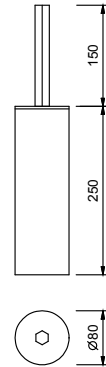

Art. 7821

Toilet brush holder

- free standing
- with extendable container

Chrome	94 02 7821
Nickel PVD	94 95 7821
Matt Gun Metal PVD	94 P5 7821
Matt British Gold PVD	94 P6 7821
Matt Copper PVD	94 P9 7821
Gold Plus	94 01 7821