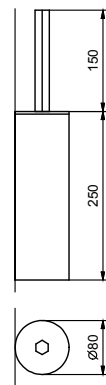

Art. 7847

Toilet brush holder

- wall mounted
- with extendable container

Chrome	94 02 7847
Nickel PVD	94 95 7847
Matt Gun Metal PVD	94 P5 7847
Matt British Gold PVD	94 P6 7847
Matt Copper PVD	94 P9 7847
Gold Plus	94 01 7847