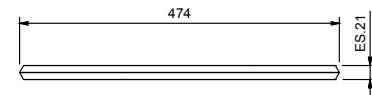

Art. 7811

Towel rail

• 45 cm

Chrome
Nickel PVD
Matt Gun Metal PVD
Matt British Gold PVD
Matt Copper PVD
Gold Plus

94 02 7811
94 95 7811
94 P5 7811
94 P6 7811
94 P9 7811
94 01 7811