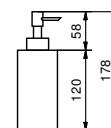

Art. 7750

Tumbler

- free standing
- with extendable container

Chrome 92 02 7750
Matt Black 92 13 7750
Matt Gun Metal PVD 92 P5 7750

Brushed Stainless Steel 92 93 7750

Art. 7751

Tumbler

- with extendable container
- wall mounted

Chrome 92 02 7751
Matt Black 92 13 7751
Matt Gun Metal PVD 92 P5 7751

Brushed Stainless Steel 92 93 7751

Art. 7752

Liquid soap dispenser

- free standing
- with extendable container

Chrome 92 02 7752
Matt Black 92 13 7752
Matt Gun Metal PVD 92 P5 7752

Brushed Stainless Steel 92 93 7752

Art. 7753

Liquid soap dispenser

- with extendable container
- wall mounted

Chrome 92 02 7753
Matt Black 92 13 7753
Matt Gun Metal PVD 92 P5 7753

Brushed Stainless Steel 92 93 7753