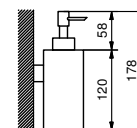

Art. 7750

Tumbler

- free standing
- with extendable container

Chrome 92 02 7750
Matt Black 92 13 7750
Matt Gun Metal PVD 92 P5 7750

Brushed Stainless Steel 92 93 7750

Art. 7751

Tumbler

- with extendable container
- wall mounted

Chrome 92 02 7751
Matt Black 92 13 7751
Matt Gun Metal PVD 92 P5 7751

Brushed Stainless Steel 92 93 7751

Art. 7752

Liquid soap dispenser

- free standing
- with extendable container

Chrome 92 02 7752
Matt Black 92 13 7752
Matt Gun Metal PVD 92 P5 7752

Brushed Stainless Steel 92 93 7752

Art. 7753

Liquid soap dispenser

- with extendable container
- wall mounted

Chrome 92 02 7753
Matt Black 92 13 7753
Matt Gun Metal PVD 92 P5 7753

Brushed Stainless Steel 92 93 7753