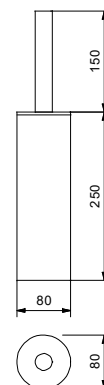

Art. 7646

Toilet brush holder

- free standing
- with extendable container

Chrome	96 02 7646
Matt Black	96 13 7646
Nickel PVD	96 95 7646
Matt Gun Metal PVD	96 P5 7646
Matt British Gold PVD	96 P6 7646
Matt Copper PVD	96 P9 7646
Pure Brass PVD	96 Q7 7646
Raw Metal PVD	96 Q8 7646

Brushed Stainless Steel 96 93 7646