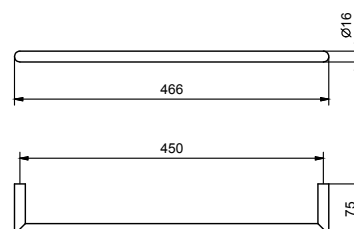

OPTIONAL Fixing kit for plasterboard

Art. W050 91 00 W050