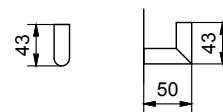

OPTIONAL Fixing kit for plasterboard

Art. W049 91 00 W049