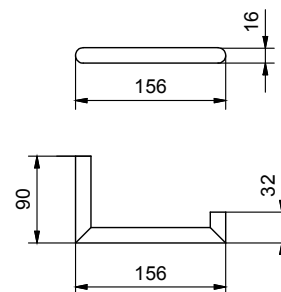

Art. 7645

Toilet roll holder

Chrome	96 02 7645
Matt Black	96 13 7645
Nickel PVD	96 95 7645
Matt Gun Metal PVD	96 P5 7645
Matt British Gold PVD	96 P6 7645
Matt Copper PVD	96 P9 7645
Pure Brass PVD	96 Q7 7645
Raw Metal PVD	96 Q8 7645

Brushed Stainless Steel 96 93 7645