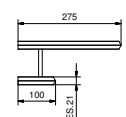

Art. 7806

Towel rail

• 30 cm

Chrome
Nickel PVD
Matt Gun Metal PVD
Matt British Gold PVD
Matt Copper PVD
Gold Plus

94 02 7806
94 95 7806
94 P5 7806
94 P6 7806
94 P9 7806
94 01 7806

Art. 7811

Towel rail

• 45 cm

Chrome
Nickel PVD
Matt Gun Metal PVD
Matt British Gold PVD
Matt Copper PVD
Gold Plus

94 02 7811
94 95 7811
94 P5 7811
94 P6 7811
94 P9 7811
94 01 7811

Art. 7807

Towel rail

• 60 cm

Chrome
Nickel PVD
Matt Gun Metal PVD
Matt British Gold PVD
Matt Copper PVD
Gold Plus

94 02 7807
94 95 7807
94 P5 7807
94 P6 7807
94 P9 7807
94 01 7807

Art. 7815

Towel rail

• 72,5 cm

Chrome
Gold Plus

94 02 7815
94 01 7815