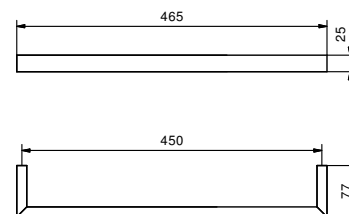

OPTIONAL Fixing kit for plasterboard

Art. W050 91 00 W050

Art. 7711

Towel rail

- 45 cm

Chrome 92 02 7711
 Matt Black 92 13 7711
 Matt Gun Metal PVD 92 P5 7711

Brushed Stainless Steel 92 93 7711

OPTIONAL Fixing kit for plasterboard