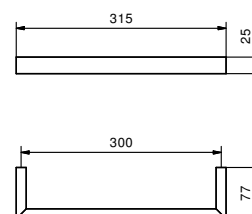

Chrome 96 02 7654
 Matt Black 96 13 7654

Brushed Stainless Steel 96 93 7654

Art. 7706

Towel rail

- 30 cm

Chrome 92 02 7706
 Matt Black 92 13 7706
 Matt Gun Metal PVD 92 P5 7706

Brushed Stainless Steel 92 93 7706