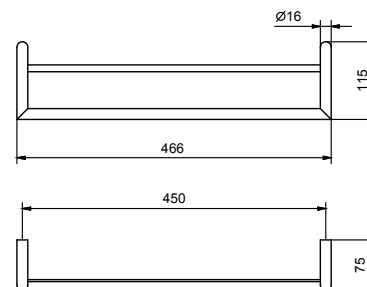

Brushed Stainless Steel 96 93 7615

Art. 7614

Double towel rail

- multiple
- 45 cm

Chrome	96 02 7614
Matt Black	96 13 7614

Art. 7608

Robe hook

Chrome	96 02 7608
Matt Black	96 13 7608
Nickel PVD	96 95 7608
Matt Gun Metal PVD	96 P5 7608
Matt British Gold PVD	96 P6 7608
Matt Copper PVD	96 P9 7608
Pure Brass PVD	96 Q7 7608
Raw Metal PVD	96 Q8 7608