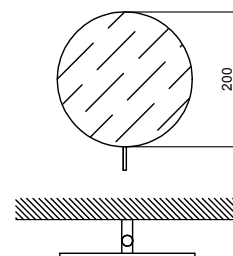

Art. 7656

Mirror

- wall mounted
- magnifying mirror, Ø 20 cm

Chrome
Matt Black

96 02 7656
96 13 7656

Brushed Stainless Steel 96 93 7656