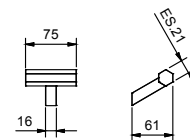

Art. 7808

Robe hook

Chrome
Nickel PVD
Matt Gun Metal PVD
Matt British Gold PVD
Matt Copper PVD
Gold Plus

94 02 7808
94 95 7808
94 P5 7808
94 P6 7808
94 P9 7808
94 01 7808