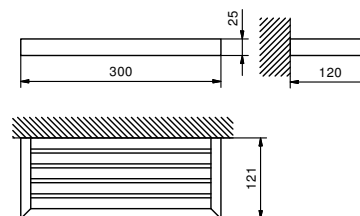

Chrome 96 02 7654
 Matt Black 96 13 7654

Brushed Stainless Steel 96 93 7654

Art. 7706

Towel rail

- 30 cm

Chrome 92 02 7706
 Matt Black 92 13 7706
 Matt Gun Metal PVD 92 P5 7706

Brushed Stainless Steel 92 93 7706