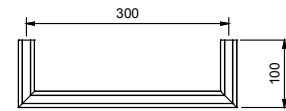

Art. 7806

Towel rail

• 30 cm

Chrome
Nickel PVD
Matt Gun Metal PVD
Matt British Gold PVD
Matt Copper PVD
Gold Plus

94 02 7806
94 95 7806
94 P5 7806
94 P6 7806
94 P9 7806
94 01 7806