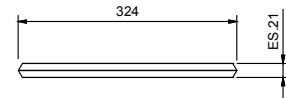

Art. 7806

Towel rail

• 30 cm

Chrome
Nickel PVD
Matt Gun Metal PVD
Matt British Gold PVD
Matt Copper PVD
Gold Plus

94 02 7806
94 95 7806
94 P5 7806
94 P6 7806
94 P9 7806
94 01 7806