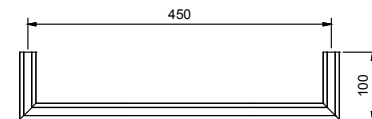

Art. 7811

Towel rail

• 45 cm

Chrome
Nickel PVD
Matt Gun Metal PVD
Matt British Gold PVD
Matt Copper PVD
Gold Plus

94 02 7811
94 95 7811
94 P5 7811
94 P6 7811
94 P9 7811
94 01 7811