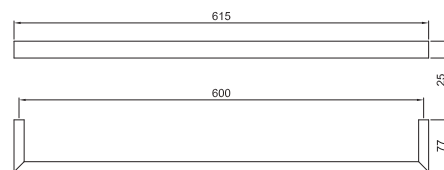

Art. W050 91 00 W050

Art. 7707

Towel rail

• 60 cm

Chrome 92 02 7707
 Matt Black 92 13 7707
 Matt Gun Metal PVD 92 P5 7707

Brushed Stainless Steel 92 93 7707

OPTIONAL Fixing kit for plasterboard

Art. W050 91 00 W050