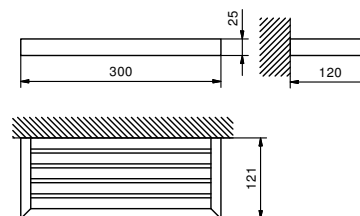

Brushed Stainless Steel 96 93 7653

Art. 7654

Shelf

- 30 cm
- wall mounted

Chrome 96 02 7654
 Matt Black 96 13 7654

Brushed Stainless Steel 96 93 7654

Art. 7606

Towel rail