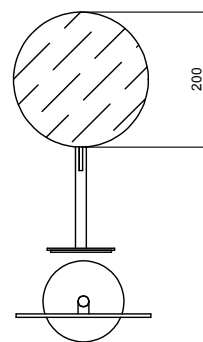

Art. 7655

Mirror

- free standing
- magnifying mirror, Ø 20 cm

Chrome
Matt Black

96 02 7655
96 13 7655

Brushed Stainless Steel 96 93 7655