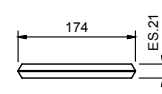

Art. 7843

Towel rail

- 55 cm
- free standing

Chrome
Gold Plus

94 02 7843
94 01 7843

Art. 7808

Robe hook

Chrome
Nickel PVD
Matt Gun Metal PVD
Matt British Gold PVD
Matt Copper PVD
Gold Plus

94 02 7808
94 95 7808
94 P5 7808
94 P6 7808
94 P9 7808
94 01 7808

Art. 7809

Toilet roll holder

Chrome
Nickel PVD
Matt Gun Metal PVD
Matt British Gold PVD
Matt Copper PVD
Gold Plus

94 02 7809
94 95 7809
94 P5 7809
94 P6 7809
94 P9 7809
94 01 7809