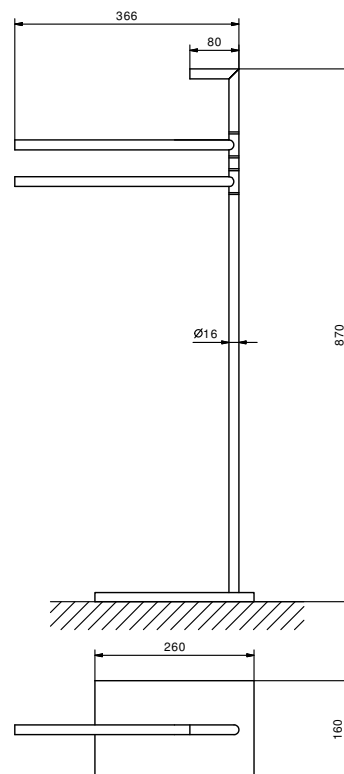

**7807
Towel rail**
60 cm
finishing: 02, 95, P5, P6, P9, 01

**7815
Towel rail**
72,5 cm
finishing: 02, 01

**7843
Towel rail**
finishing: 02, 01

**7808
Robe hook**
finishing: 02, 95, P5, P6, P9, 01

**7809
Toilet roll holder**
finishing: 02, 95, P5, P6, P9, 01

**7656
Mirror**
magnifying mirror
wall mounted
Ø 20 cm
finishing: 02, 13 - 93

**7643
Towel rail**
finishing: 02, 13 - 93

**7657
Free standing pole**
toilet roll holder
and toilet brush holder
free standing
finishing: 02, 13

**7648
Soap holder**
free standing
Ø 12 cm
finishing: 02, 13, 95, P5,
P6, P9, Q7, Q8 - 93

**7649
Soap holder**
wall mounted
Ø 12 cm
finishing: 02, 13, 95, P5,
P6, P9, Q7, Q8 - 93

**7650
Tumbler**
free standing
finishing: 02, 13, 95, P5,
P6, P9, Q7, Q8 - 93

- 36,6 cm
- free standing

Chrome
Matt Black

96 02 7643
96 13 7643

Brushed Stainless Steel 96 93 7643

Art. 7657

Free standing pole

- toilet roll holder
- toilet brush holder
- free standing
- with extendable container