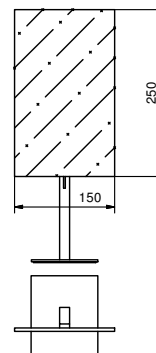

Art. 7755

Mirror

- free standing
- magnifying mirror, 25x15 cm

Chrome 92 02 7755
Matt Black 92 13 7755

Brushed Stainless Steel 92 93 7755