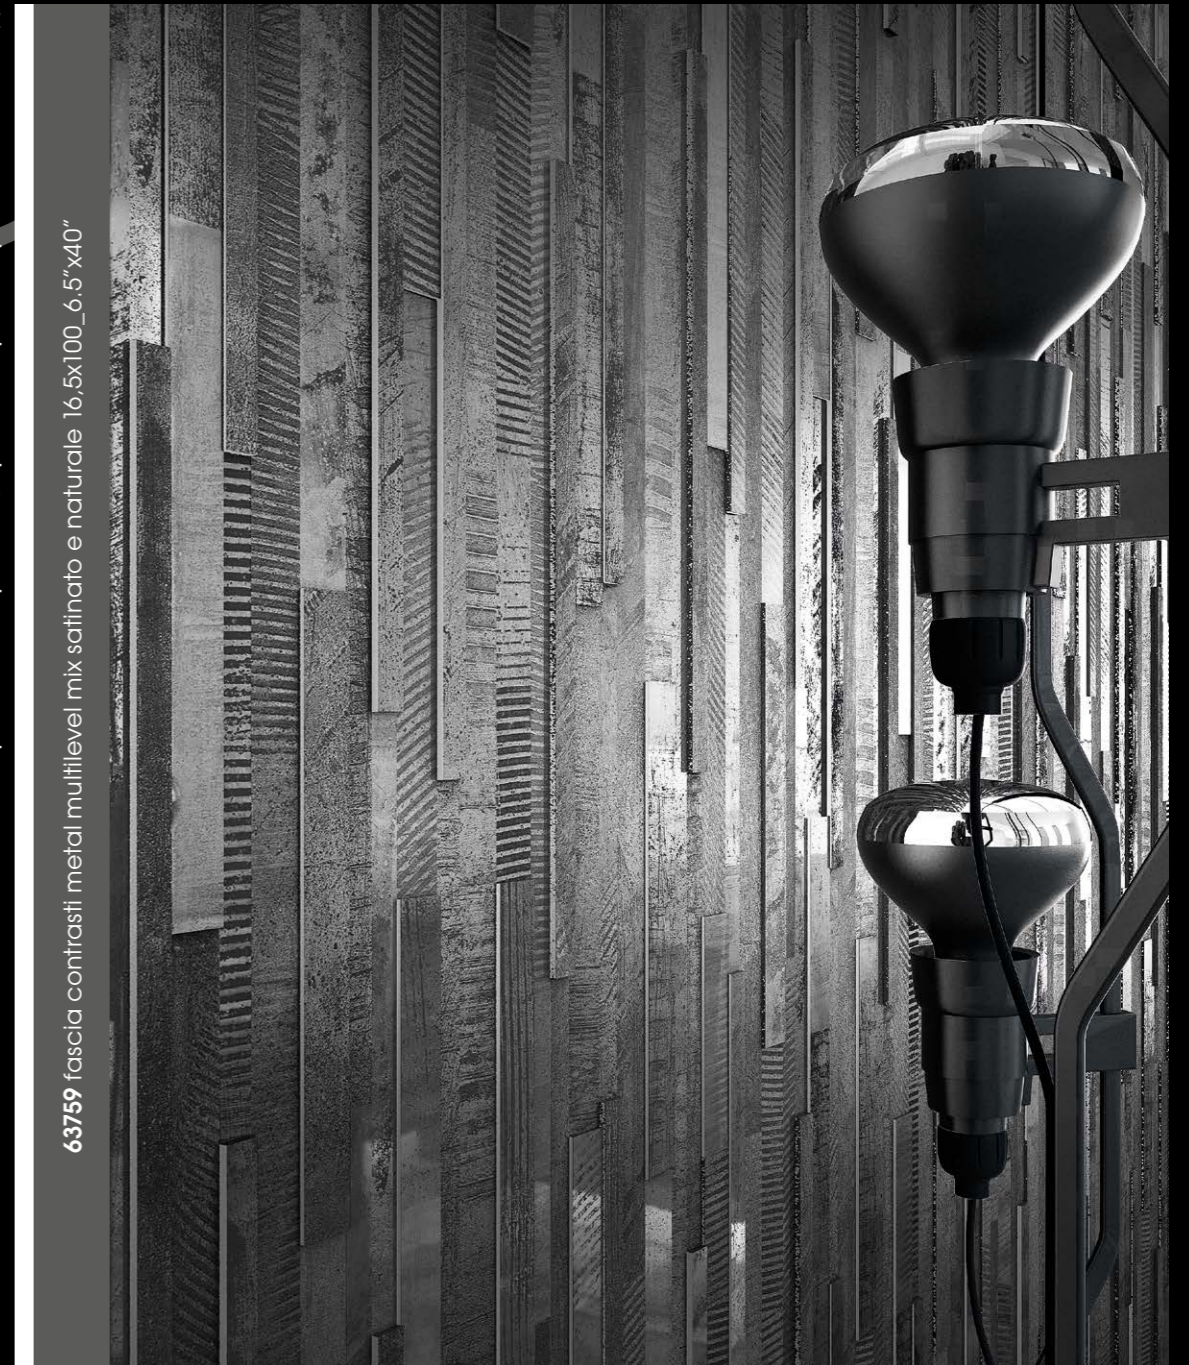

63759 fascia contrasti metal multilevel mix satinato e naturale 16,5x100_6.5"x40"