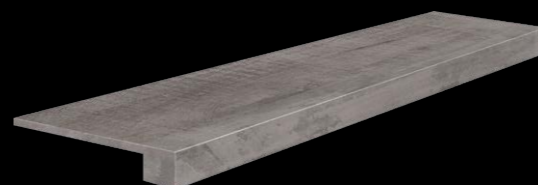

63344 battiscopa cement 4,8x100_1.9"x40"

63355 battiscopa cement sat/rett 4,8x100_1.9"x40"

63320 gradino costa retta cement 33x100_13"x40"

63329 angolare destro cement 33x100_13"x40"

63330 angolare sinistro cement 33x100_13"x40"