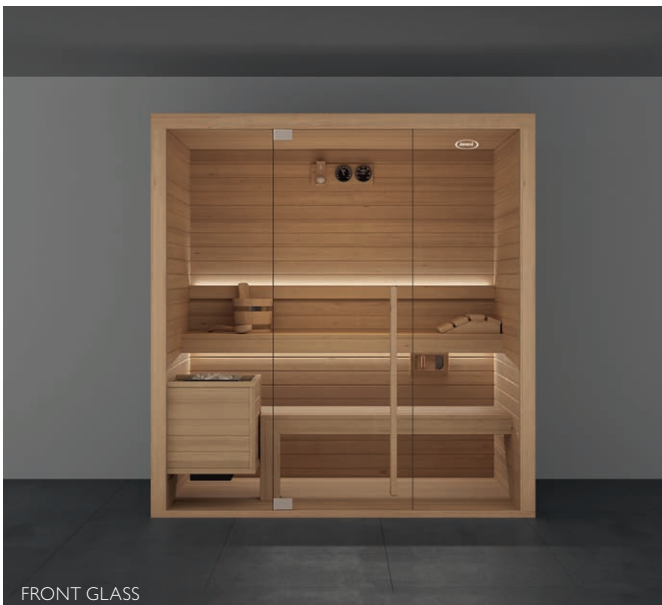

Seats: 5 - 6
Left hand and Right hand version
Dimension: 200 x 150 x 210 H cm

Installation:

Classic: corner, back to wall, niche

Side Glass: corner

Front Glass: corner, back to wall, niche with control panel on the external side panel or remote control panel

Current absorbed:

Classic: 4,5 kW

Side Glass: 6 kW

Front Glass: 6 kW