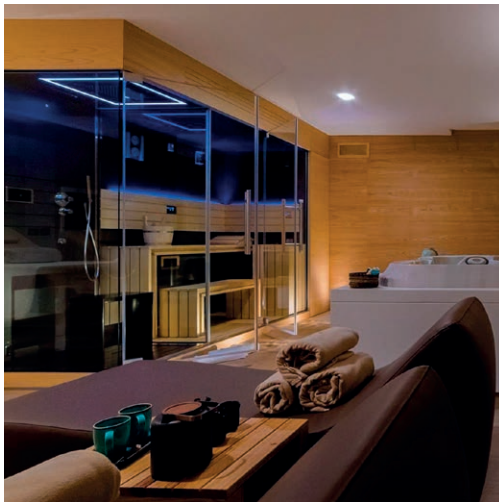

Sensational Wellness™ is the new partnership programme dedicated to the hospitality world which, thanks to an extensive, high-value offering, allows all hotel, spa and resort operators as well as prestigious venues to grow their business and enhance their visibility, thanks to the added value of the wellness product solutions, consulting, support and communication provided by Jacuzzi®.