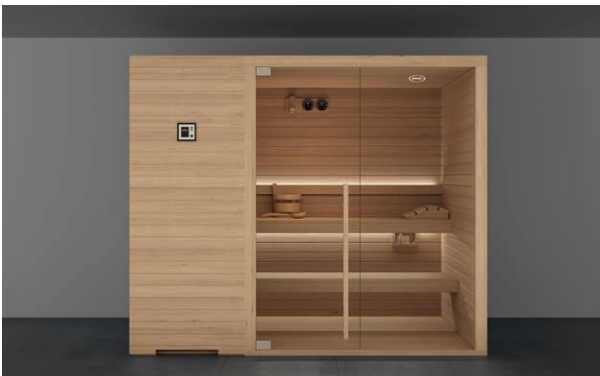

MOOD **L** Classic

MOOD **L** Side Glass

MOOD **XL** Classic

MOOD **XL** Side Glass

SENSEATIONAL
— WELLNESS™

JACUZZI®

FOR THE HOSPITALITY
WORLD

SASHA Black
Sauna + Emotional shower + Hammam
Alkamuri Posh Hotel & Spa - Italy