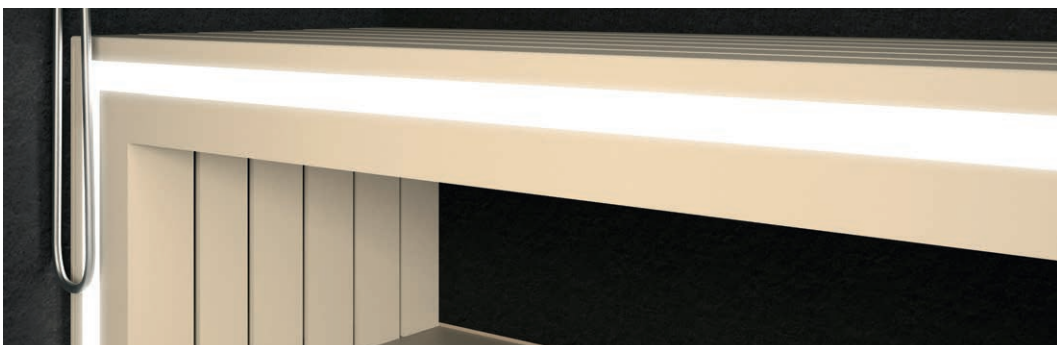

HAMMAM

Just like in the best and finest spas: light with variable colours, bench, wall panelling and water fountain in Corian® white. The handheld fountain shower and the rain-effect shower head cool you off after the steam cycle or invite you to use the Hammam as a shower. Versatility is also wellbeing.