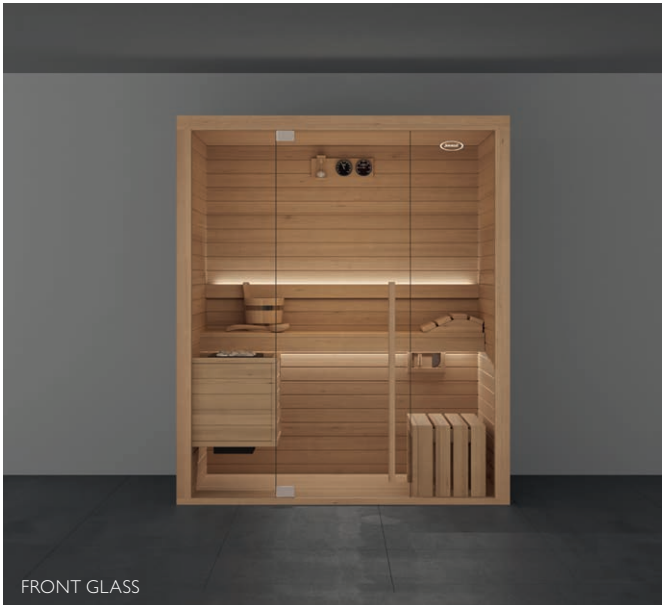

MOOD S

Seats: 2
Left hand and Right hand version
Dimension: 180 x 120 x 210 H cm

Installation:

Classic: corner, back to wall, niche

Side Glass: corner

Front Glass: corner, back to wall, niche with control panel on the external side panel or remote control panel

Current absorbed:

Classic: 3 kW

Side Glass: 4,5 kW

Front Glass: 4,5 kW

MOOD M