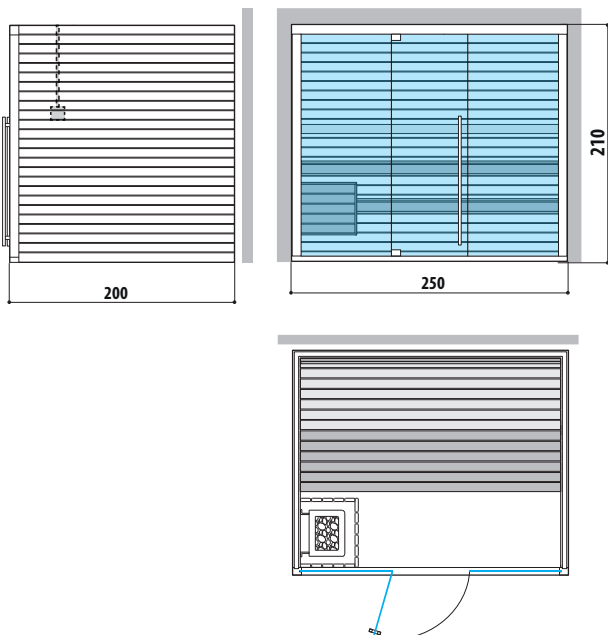

FRONT GLASS
Left hand