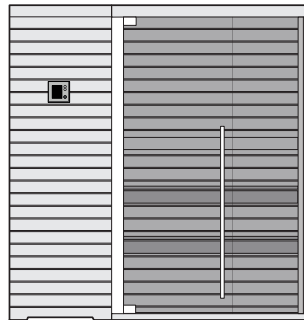

MOOD

Heat, light and essences for a complete wellness experience. The Mood collection of saunas, made entirely of **natural wood**, provides constant warmth and is pleasing to the touch. Four models, **from 2 to 8 seats**, in Classic, Front Glass and Side Glass versions, perfect for the home and for heavy use in hospitality settings. Can be customised in size and offers easy access.