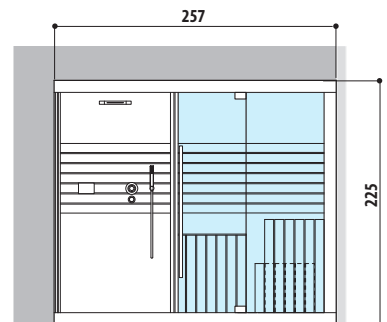

JACUZZI.COM

**ENTER IN
PRO ZONE**

SASHA AND
SASHA MI
TECHNICAL
DRAWING

SASHA

SAUNA + EMOTIONAL SHOWER + HAMMAM

Dimensions:
402 x 211 x 225 H cm

Installation: corner, back to wall, niche

Single version

SAUNA + HAMMAM

Dimensions:
302 x 211 x 225 H cm

Installation: corner, back to wall, niche

Single version

SASHA

HAMMAM + EMOTIONAL SHOWER

Dimensions:
257 x 211 x 225 H cm

Installation: corner, back to wall, niche

LEFT HAND

RIGHT HAND

SAUNA + EMOTIONAL SHOWER

Dimensions:
257 x 211 x 225 H cm

Installation: corner, back to wall

LEFT HAND

RIGHT HAND

TECHNICAL DRAWINGS

SASHA

HAMMAM WITH DOOR ON LONG SIDE

Dimensions:
152 x 211 x 225 H cm

Installation: corner, back to wall

LEFT HAND

RIGHT HAND

HAMMAM WITH DOOR ON SHORT SIDE

Dimensions:
152 x 211 x 225 H cm