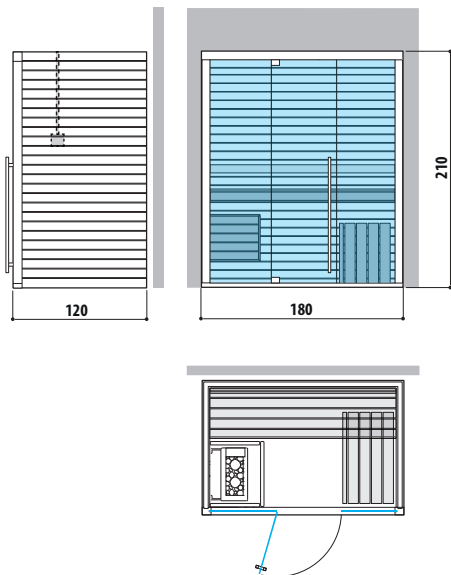

SASHA

HAMMAM WITH DOOR ON LONG SIDE

Dimensions:
152 x 211 x 225 H cm

Installation: corner, back to wall

LEFT HAND

RIGHT HAND

HAMMAM WITH DOOR ON SHORT SIDE

Dimensions:
152 x 211 x 225 H cm

LEFT HAND

RIGHT HAND

MOOD
TECHNICAL
DRAWING

TECHNICAL DRAWINGS

MOOD S

FINNISH SAUNA

Dimensions:
180 x 120 x 210 H cm

Installation:

Classic: corner, back to wall, niche

Side Glass: corner

Front Glass: corner, back to wall, niche with control panel on the external side panel or remote control panel

CLASSIC
Left hand

SIDE GLASS
Left hand

FRONT GLASS
Left hand

TECHNICAL DRAWINGS

MOOD M

FINNISH SAUNA

Dimensions:
200 x 150 x 210 H cm

Installation:

Classic: corner, back to wall, niche

Side Glass: corner