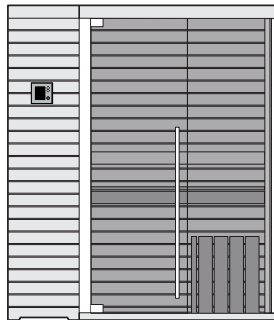

MOOD

Heat, light and essences for a complete wellness experience. The Mood collection of saunas, made entirely of **natural wood**, provides constant warmth and is pleasing to the touch. Four models, **from 2 to 8 seats**, in Classic, Front Glass and Side Glass versions, perfect for the home and for heavy use in hospitality settings. Can be customised in size and offers easy access.