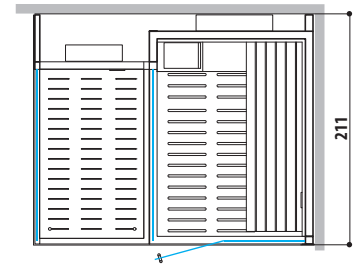

SAUNA + HAMMAM

Dimensions:
302 x 211 x 225 H cm

Installation: corner, back to wall, niche

Single version

SASHA

HAMMAM + EMOTIONAL SHOWER

Dimensions:
257 x 211 x 225 H cm

Installation: corner, back to wall, niche