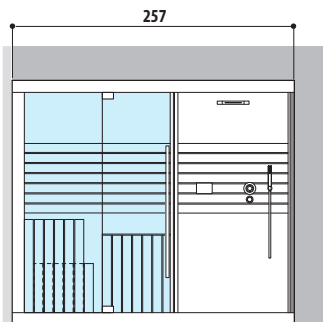

JACUZZI.COM

**ENTER IN
PRO ZONE**

SASHA AND
SASHA MI
TECHNICAL
DRAWING

SASHA

SAUNA + EMOTIONAL SHOWER + HAMMAM

Dimensions:
402 x 211 x 225 H cm

Installation: corner, back to wall, niche

Single version

SAUNA + HAMMAM

Dimensions:
302 x 211 x 225 H cm

Installation: corner, back to wall, niche

Single version

SASHA

HAMMAM + EMOTIONAL SHOWER

Dimensions:
257 x 211 x 225 H cm

Installation: corner, back to wall, niche

LEFT HAND

RIGHT HAND

SAUNA + EMOTIONAL SHOWER

Dimensions:
257 x 211 x 225 H cm

Installation: corner, back to wall

LEFT HAND

RIGHT HAND

TECHNICAL DRAWINGS

SASHA

HAMMAM WITH DOOR ON LONG SIDE

Dimensions:
152 x 211 x 225 H cm

Installation: corner, back to wall

LEFT HAND

RIGHT HAND

HAMMAM WITH DOOR ON SHORT SIDE

Dimensions:
152 x 211 x 225 H cm