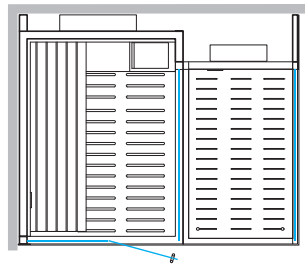

SAUNA + HAMMAM

Dimensions:
302 x 211 x 225 H cm

Installation: corner, back to wall, niche

Single version

SASHA

HAMMAM + EMOTIONAL SHOWER

Dimensions:
257 x 211 x 225 H cm

Installation: corner, back to wall, niche