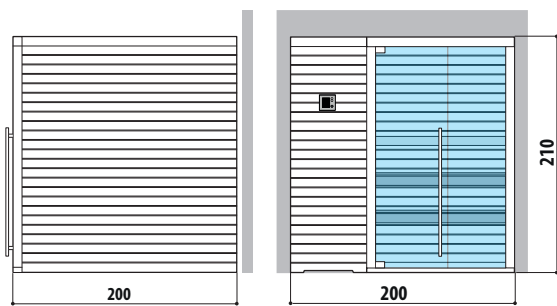

TECHNICAL DRAWINGS

MOOD L

FINNISH SAUNA

Dimensions:
200 x 200 x 210 H cm

Installation:

Classic: corner, back to wall, niche

Side Glass: corner

Front Glass: corner, back to wall, niche with control panel on the external side panel or remote control panel

CLASSIC

Left hand