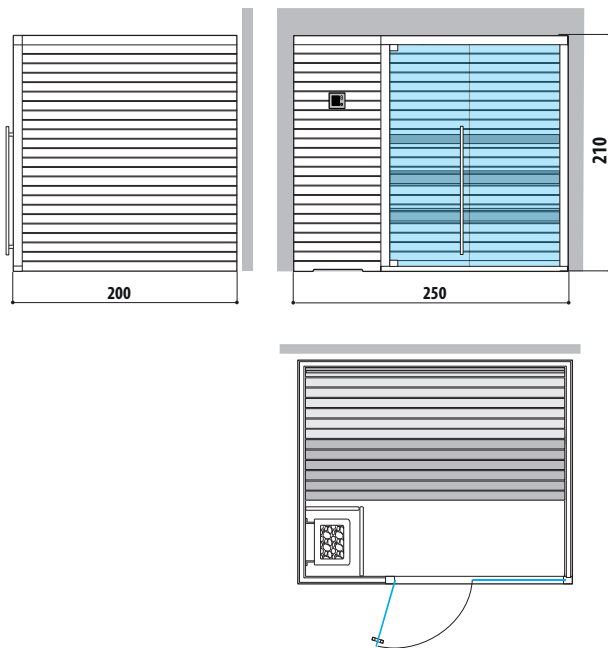

TECHNICAL DRAWINGS

MOOD XL

FINNISH SAUNA

Dimensions:
250 x 200 x 210 H cm

Installation:

Classic: corner, back to wall, niche

Side Glass: corner

Front Glass: corner, back to wall, niche with control panel on the external side panel or remote control panel

CLASSIC
Left hand