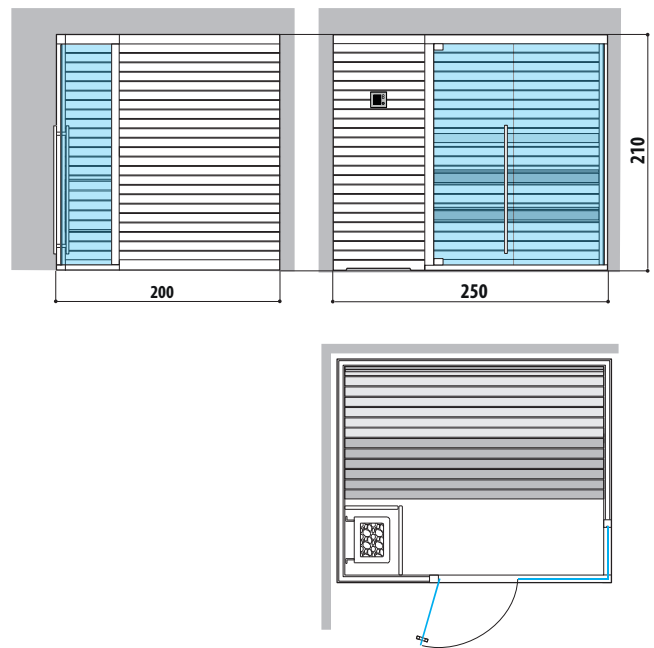

SIDE GLASS
Left hand