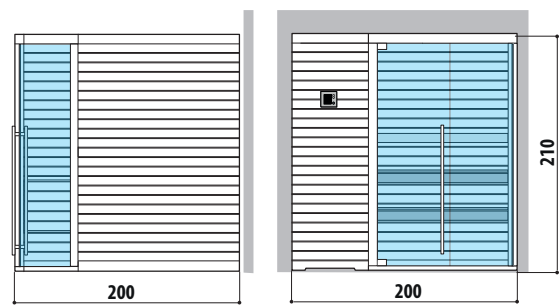

SIDE GLASS

Left hand