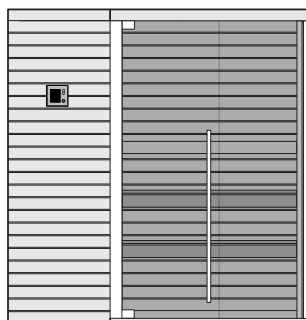

MOOD **S**

MOOD **L**