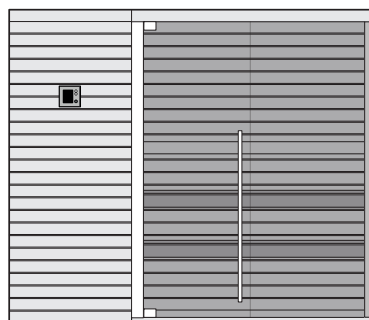

SAUNA

MOOD **S**

MOOD **M**

MOOD **L**

MOOD **XL**

SASHA

SASHA White
Sauna + Emotional shower + Hammam

**Features:**