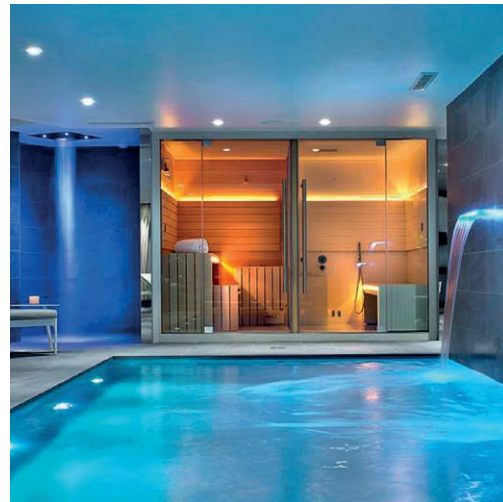

Sensational Wellness™ is the new partnership programme dedicated to the hospitality world which, thanks to an extensive, high-value offering, allows all hotel, spa and resort operators as well as prestigious venues to grow their business and enhance their visibility, thanks to the added value of the wellness product solutions, consulting, support and communication provided by Jacuzzi®.