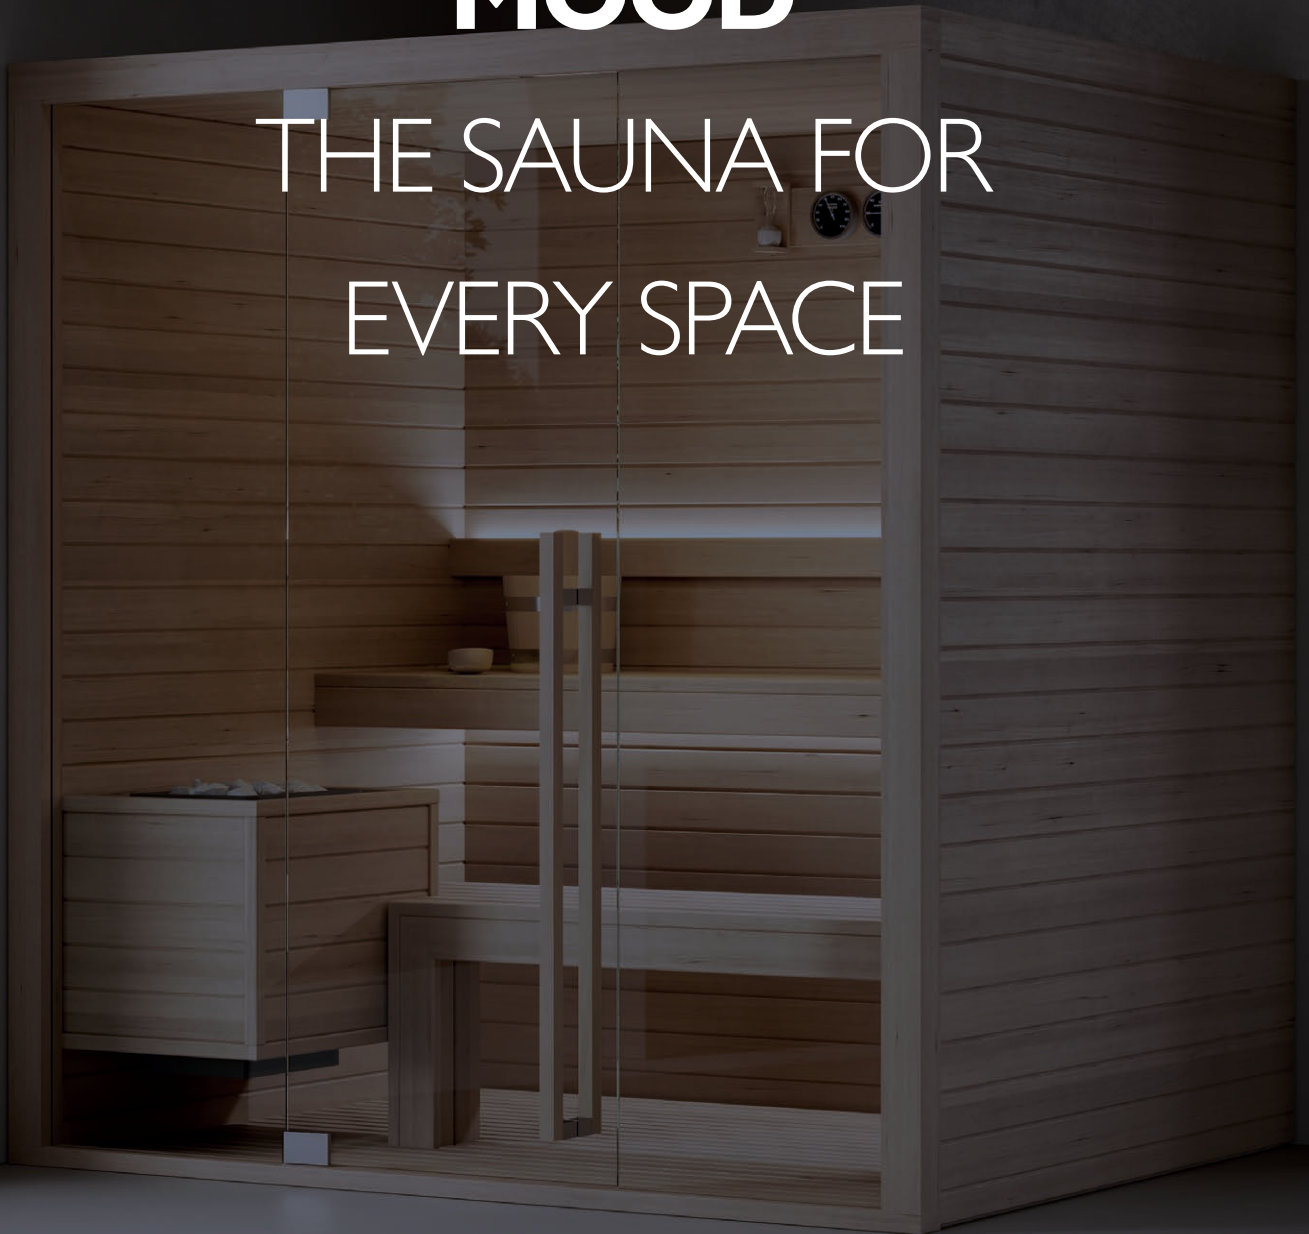

MOOD

THE SAUNA FOR
EVERY SPACE