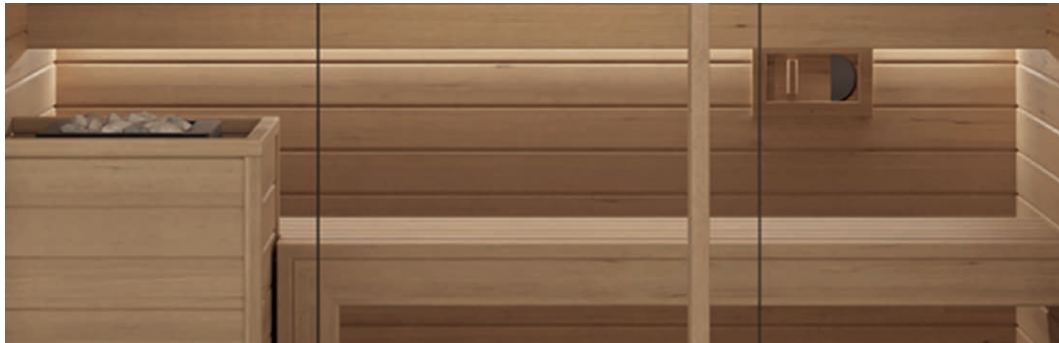

Minimal design of the horizontal slats. A handle that can also be used as a towel hanger, made of high quality solid wood that ensures constant warmth and a pleasant feeling to the touch. Self-supporting walls incorporate an insulating structure. The 8 mm tempered glass is transparent for windows and door with steel hinges.