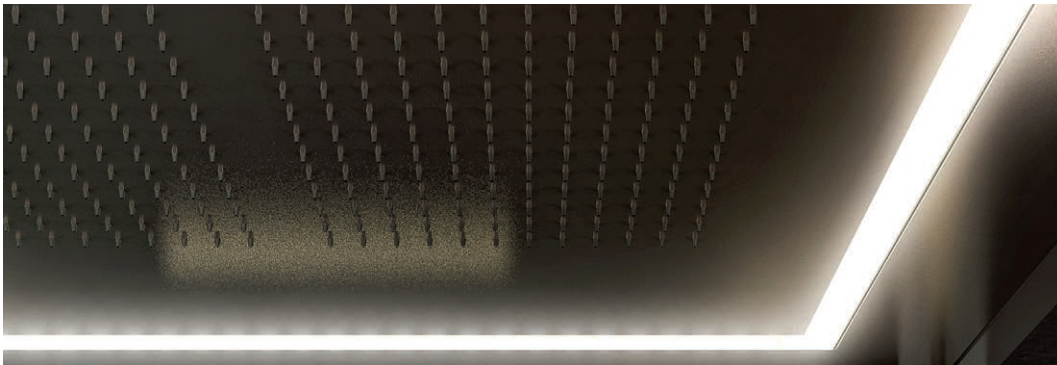

EMOTIONAL SHOWER

Large glass windows define the space, letting light and colour through, allowing you to see from one space to the other. The environment has a luxurious design. The effects of the water flowing over the body accompany the healing gestures through three treatments.