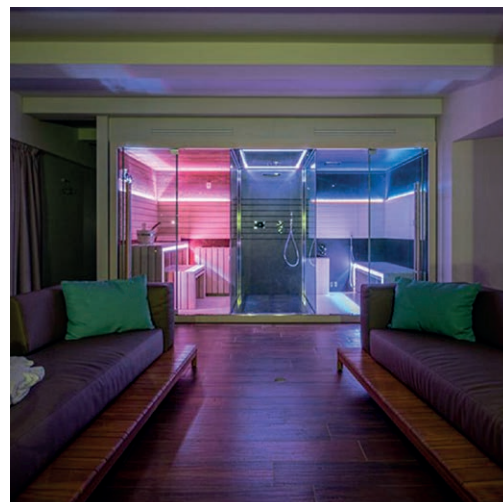

SASHA White
Sauna + Hammam
Golden Tulip Sophia Antipolis - France