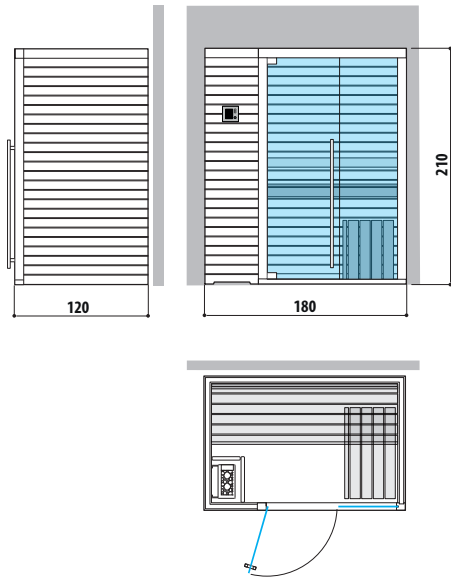

TECHNICAL DRAWINGS

MOOD S

FINNISH SAUNA

Dimensions:
180 x 120 x 210 H cm

Installation:

Classic: corner, back to wall, niche

Side Glass: corner

Front Glass: corner, back to wall, niche with control panel on the external side panel or remote control panel

CLASSIC
Left hand