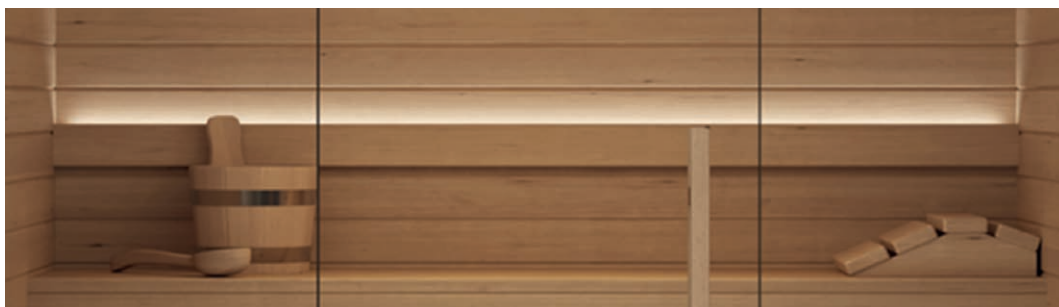

COMFORT

Multilingual control panel and display with protected access. Warm white, diffused LED wall and floor lighting. Wireless audio system with loudspeakers (TOP equipment). Biosauna with aromatherapy (TOP equipment) and as accessories thermometer, hygrometer and hourglass, pail and ladle, headrest/backrest, roll-up and removable footrest and heater protection system.