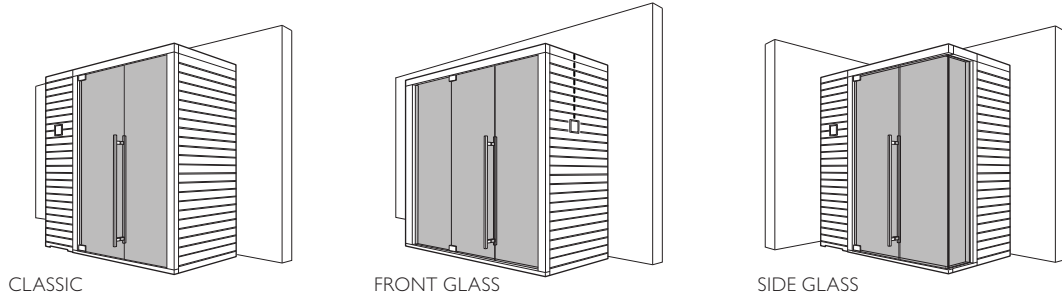

Optional:

- Biosauna
- Size 90 cm door with 1 cm lowered threshold
- Reduced height of 202 cm

Customize on request:

Variable dimensions between 120 and 250 cm in width and between 120 and 200 cm in depth, in steps of +/-10 cm. The heater power is defined according to the model/dimensions. Please contact head office for larger dimensions, configurations and other essences.

DESIGN

Style and wellbeing are the hallmarks of this Finnish sauna, which is suitable for any environment. With 3 glazing options - "Classic", "Side Glass" and "Front Glass" - and 4 highly customisable standard sizes, Mood offers complete versatility and is perfect for domestic or professional settings.