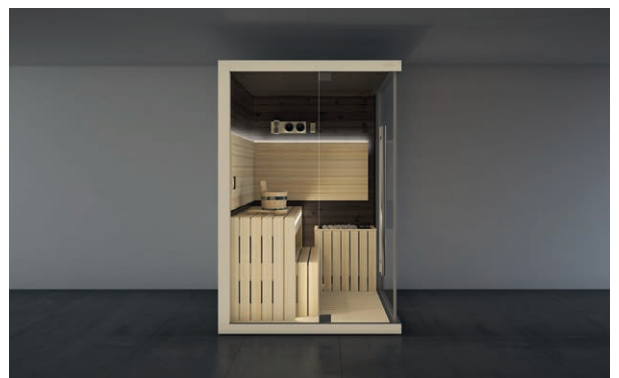

SAUNA WITH DOOR ON SHORT SIDE