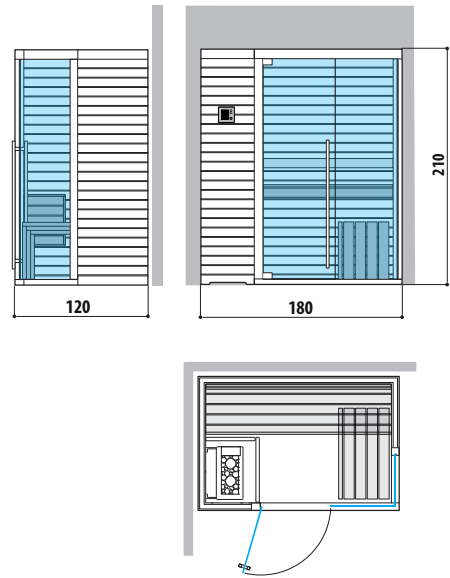

SASHA

HAMMAM WITH DOOR ON LONG SIDE

Dimensions:
152 x 211 x 225 H cm

Installation: corner, back to wall

LEFT HAND

RIGHT HAND

HAMMAM WITH DOOR ON SHORT SIDE

Dimensions:
152 x 211 x 225 H cm

LEFT HAND

RIGHT HAND

MOOD
TECHNICAL
DRAWING

TECHNICAL DRAWINGS

MOOD S

FINNISH SAUNA

Dimensions:
180 x 120 x 210 H cm

Installation:

Classic: corner, back to wall, niche

Side Glass: corner

Front Glass: corner, back to wall, niche with control panel on the external side panel or remote control panel

CLASSIC
Left hand

SIDE GLASS
Left hand

FRONT GLASS
Left hand

TECHNICAL DRAWINGS

MOOD M

FINNISH SAUNA

Dimensions:
200 x 150 x 210 H cm

Installation:

Classic: corner, back to wall, niche

Side Glass: corner