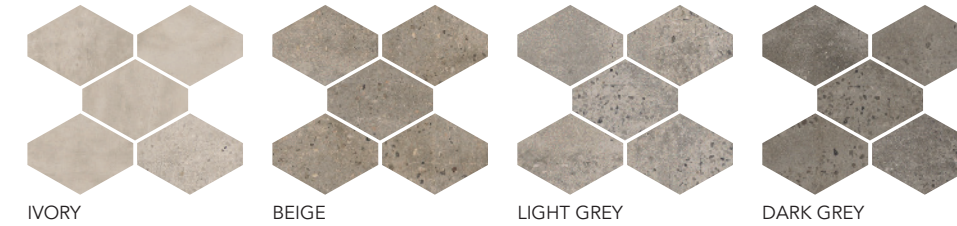

MOSAICO HEXA ■

Mosaico in fogli da 5 pezzi
Mosaic in sheets made up of 5 pieces
Mosaik auf Blatt mit 5 Stück
Mosaïque de sur feuille tramée de de 5 pièces