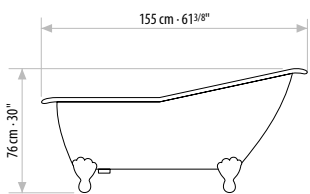

SULTAN 04 - Bathtub Collection