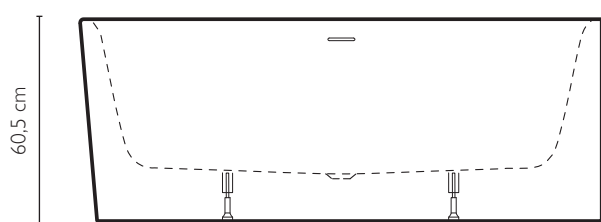

- √ Standard
- Optional

— LEARN MORE

DALMA

left corner / right corner bathtub

left corner

left corner - satin white

DALMA left corner / right corner bathtub

right corner

SPECIFICATIONS

155 x 80 x 60,5 H cm

Net weight 36 kg

Water Volume 220 l

Maximum seat width 45 cm

MATERIAL

Acrylic

Steel frame