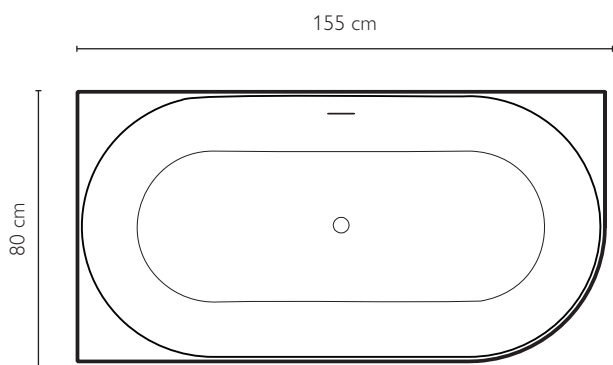

DALMA

left corner / right corner bathtub

left corner