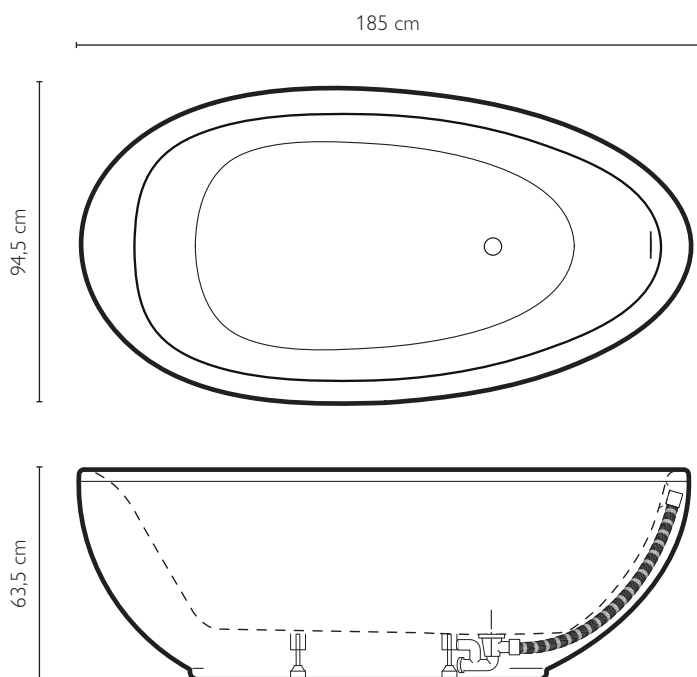

centre wall - satin white

SILBA centre wall bathtub

SPECIFICATIONS

180 x 79 x 58 H cm

Net weight 48 kg

Water Volume 240 l

Maximum seat width 45 cm

MATERIAL

178 x 78 x 59 H cm

Net weight 45 kg

Water Volume 230 l

Maximum seat width 45 cm

MATERIAL

Acrylic

Steel frame

Reinforced tub, double wall structure

free-standing bathtub

satin white

— LEARN MORE

— DESIRE

free-standing bathtub

FREE-STANDING BATHTUB, LARGE AND ENTICING, FOR A COMPLETE FEELING.

Is the largest free-standing bathtub in the Lounge range: its ovoid shape and generous, accommodating dimensions guarantee a gratifying bathing experience. The shape of its internal profile incorporates a sinuous and ergonomic backrest to comfortably accommodate bodies of all sizes and offer hours and hours of pure relaxation. Available in gloss or satin white, it offers the allure of a bathtub with a personal and distinctive design.

glossy white

DESIRE free-standing bathtub

SPECIFICATIONS

185 x 94,5 x 63,5 H cm

Net weight 47 kg

Water Volume 360 l

Maximum seat width 56 cm

MATERIAL