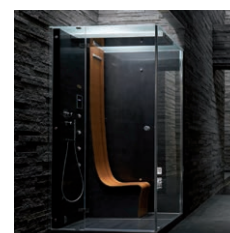

2004

MORPHOSIS
top design, top technology: launching of the first line designed by Pininfarina.