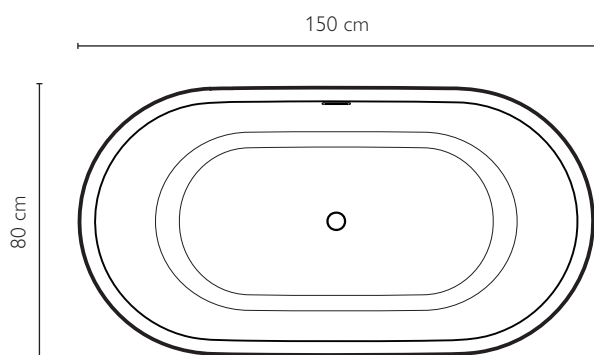

— WATCH THE VIDEO

— CHIC
free-standing bathtub

glossy white

— LEARN MORE

— CHIC

free-standing bathtub

OVAL FREE-STANDING BATH, FOR MODERN INSTALLATIONS IN SMALL SPACES.

Is the smallest free-standing bathtub in the Lounge range, perfect for timeless installations in settings where space is limited. Available in white gloss and satin versions, its oval shape makes it perfect for installation in small spaces. Its sinuous lines offer superior comfort for every position of the body, thanks to its dimensions which, although compact, still offer a generous capacity.

satin white

CHIC free-standing bathtub

SPECIFICATIONS

150 x 80 x 60 H cm

Net weight 40 kg

Water Volume 270 l

Maximum seat width 50 cm

MATERIAL

centre wall - glossy white

DALMA centre wall bathtub

SPECIFICATIONS

155 x 80 x 60,5 H cm

Net weight 42 kg

Water Volume 220 l

Maximum seat width 45 cm

MATERIAL

SPECIFICATIONS

155 x 80 x 60,5 H cm

Net weight 36 kg

Water Volume 220 l

Maximum seat width 45 cm

MATERIAL

Acrylic

Steel frame