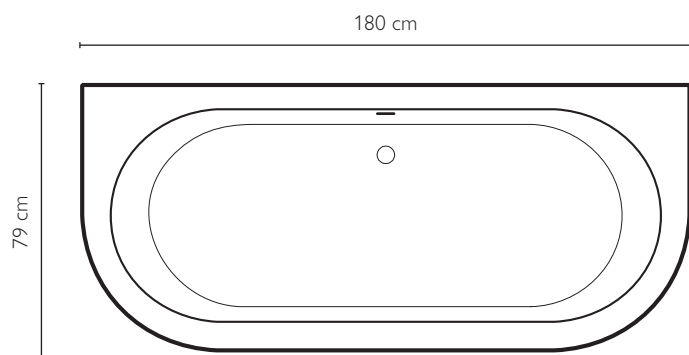

centre wall - glossy white

DALMA centre wall bathtub

SPECIFICATIONS

155 x 80 x 60,5 H cm

Net weight 42 kg

Water Volume 220 l

Maximum seat width 45 cm

MATERIAL

glossy white

SPECIFICATIONS

170 x 80 x 57 H cm

Net weight 48 kg

Water Volume 250 l

Maximum seat width 50 cm

MATERIAL

Acrylic

— LEARN MORE

— SILBA

centre wall bathtub / left corner / right corner

centre wall - glossy white

— LEARN MORE

— SILBA

centre wall bathtub

CENTRE WALL OR CORNER BATHTUB, FOR IMMERSION IN THE COMFORT OF GENEROUS SPACES.

centre wall - satin white

SILBA centre wall bathtub

SPECIFICATIONS

180 x 79 x 58 H cm

Net weight 48 kg

Water Volume 240 l

Maximum seat width 45 cm

MATERIAL