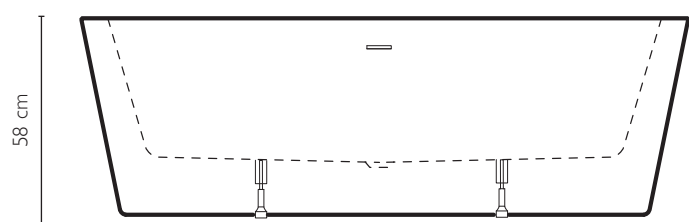

— LEARN MORE

— SILBA

centre wall bathtub / left corner / right corner

centre wall - glossy white

— LEARN MORE

— SILBA

centre wall bathtub

CENTRE WALL OR CORNER BATHTUB, FOR IMMERSION IN THE COMFORT OF GENEROUS SPACES.

Its generous proportions and ergonomic shape offer a truly unique immersion experience. Its wide, streamlined edge allows you to store toiletries and accessories. In the corner models, the wide, linear edge allows the installation of an optional glass panel so that the bathtub can also be used as a shower. Available in left corner, right corner and centre wall versions, it comes in gloss or satin white finishes, with a highly distinctive design, encapsulated in reduced dimensions. The seat inside enhances the space available and the overall bathroom experience, thanks to the pleasant feel of the acrylic and the exclusive finishes.

centre wall - satin white

SILBA centre wall bathtub

SPECIFICATIONS

180 x 79 x 58 H cm

Net weight 48 kg

Water Volume 240 l

Maximum seat width 45 cm

MATERIAL