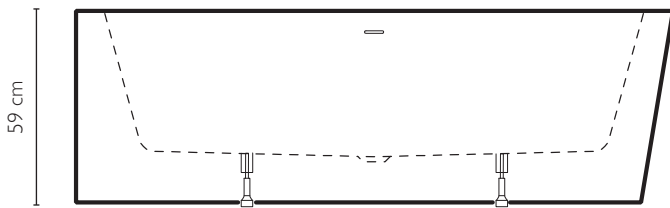

centre wall - satin white

SILBA centre wall bathtub

SPECIFICATIONS

180 x 79 x 58 H cm

Net weight 48 kg

Water Volume 240 l

Maximum seat width 45 cm

MATERIAL

— LEARN MORE

SILBA

left corner / right corner bathtub

left corner

left corner - glossy white

SILBA left corner / right corner bathtub

right corner

SPECIFICATIONS