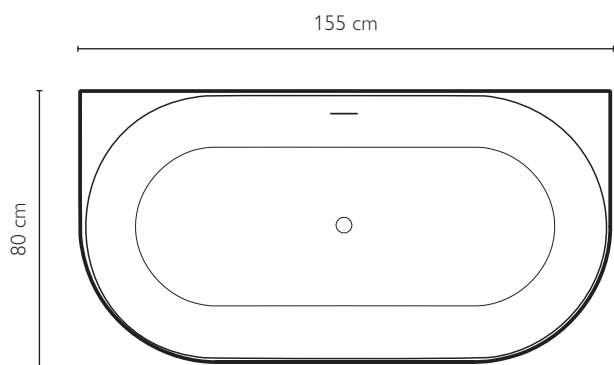

satin white

CHIC free-standing bathtub

SPECIFICATIONS

150 x 80 x 60 H cm

Net weight 40 kg

Water Volume 270 l

Maximum seat width 50 cm

MATERIAL

CENTRE WALL OR CORNER BATHTUB, FOR A RELAXING EXPERIENCE IN SMALL CONTEXTS.

is the bathtub with sinuous lines that offers surprising comfort even in the smallest of spaces. Available in left corner, right corner and centre wall versions, it comes in gloss or satin white finishes to offer a linear yet highly personal design, despite its small size.

centre wall - glossy white

DALMA centre wall bathtub

SPECIFICATIONS

155 x 80 x 60,5 H cm

Net weight 42 kg

Water Volume 220 l

Maximum seat width 45 cm

MATERIAL

SPECIFICATIONS

155 x 80 x 60,5 H cm

Net weight 36 kg

Water Volume 220 l

Maximum seat width 45 cm

MATERIAL

Acrylic

Steel frame