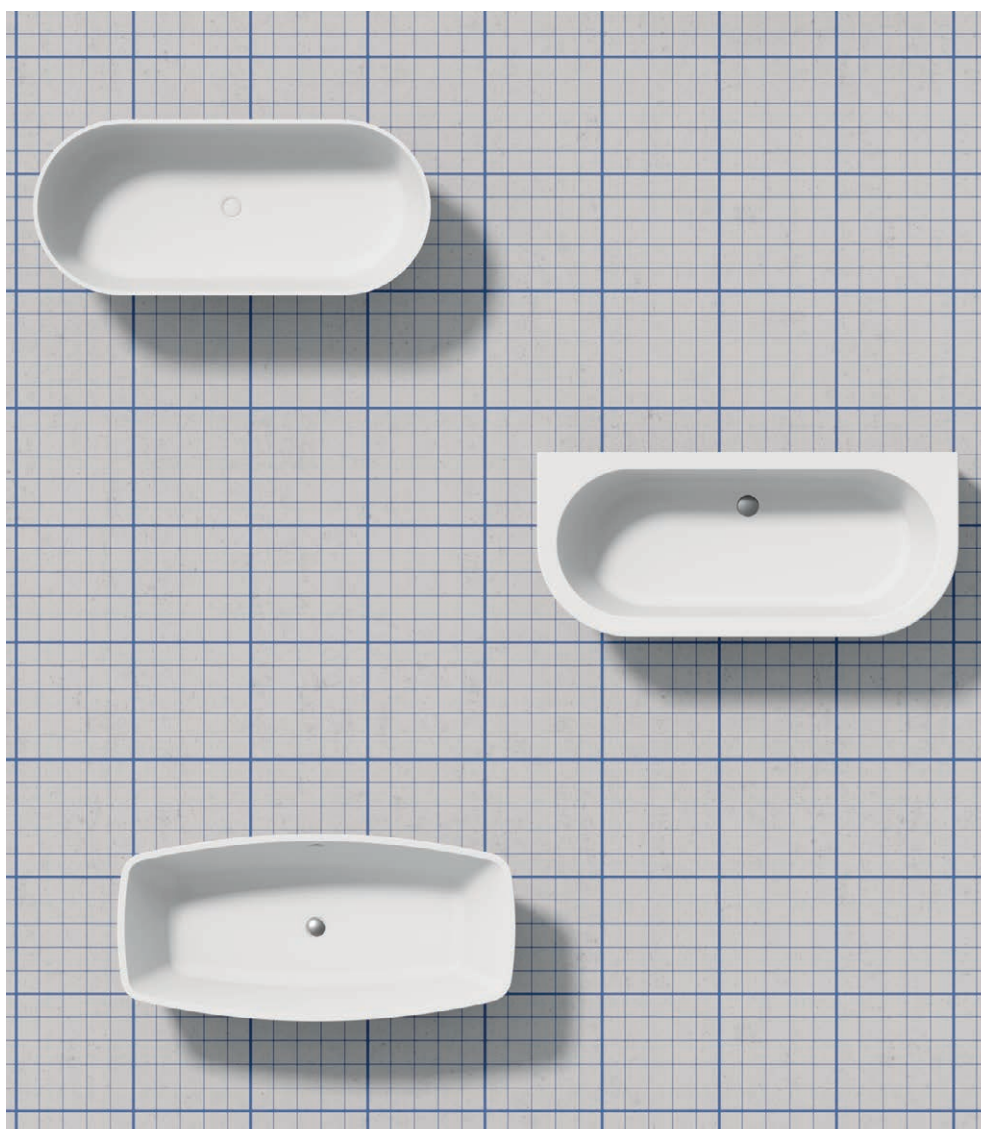

EQUIPMENT

Hand-held shower

MATERIAL

Chrome-plated brass

FILLING

High flow

PRESSURE	INCREASED WATERFLOW RATE
0,5 BAR	18,8 Mixed 11 Single channel (l/min)
1 BAR	27,7 Mixed 16 Single channel (l/min)
3 BAR	48,6 Mixed 29 Single channel (l/min)

— HEADREST

STRAIGHT HEADREST

Grey (gel PU)

ROUNDED HEADREST

White (gel PU)

— LEARN MORE

— CHOOSE YOUR BATH

MODEL	DIMENSION (cm)			VERSION				MATERIAL	COLORS AVAILABLE		PAGE
	L	P	H	free standing	centre wall	left corner	right corner		glossy white	satin white	
CHIC	150	80	60	√				Sanitary acrylic	√	√	10
DALMA	155	80	60,5		√	√	√	Sanitary acrylic	√	√	14
ANAFI	170	75	60	√				Sanitary acrylic	√	√	20
ESPRIT	170	80	57	√				Sanitary acrylic	√	√	24
SILBA	180	79	58		√			Sanitary acrylic	√	√	28
SILBA	178	78	59			√	√	Sanitary acrylic	√	√	30
DESIRE	185	94,5	63,5	√				Sanitary acrylic	√	√	34
MOOREA	170	75	60,5	√				Solid surface Techstone®		√	38

— LEARN MORE

DESIGN, DECORATE AND VIEW IN 3D AND 2D

Pro Zone is the Jacuzzi® portal devised for architects, designers and authorised dealers, where they can find all the tools to help them in their design tasks: pictures, 3D and 2D models, catalogues, technical specifications, installation data sheets and manuals.