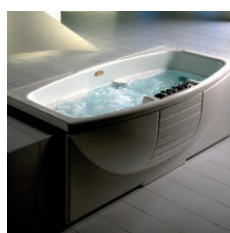

1986

DESIGNER COLLECTION
the first Jacuzzi® collection made entirely in Italy, from design to production.