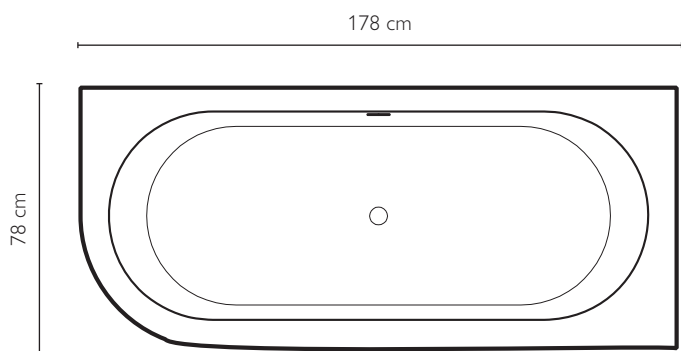

SILBA left corner / right corner bathtub

right corner