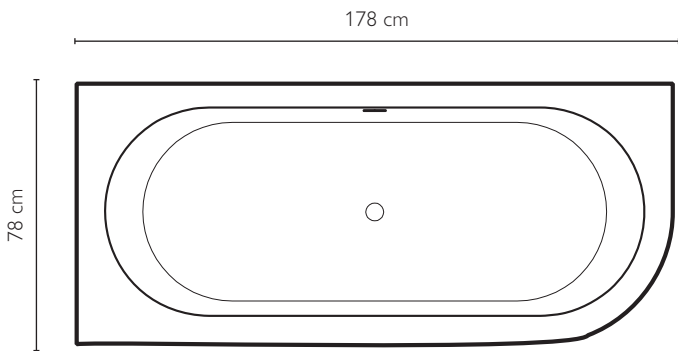

SILBA

left corner / right corner bathtub

left corner