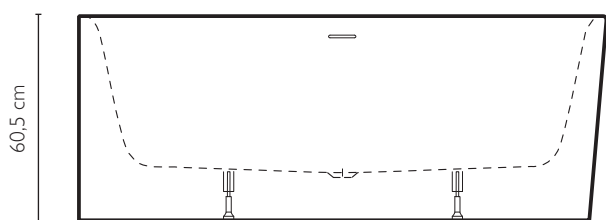

- √ Standard
- Optional

— LEARN MORE

DALMA

left corner / right corner bathtub

left corner

left corner - satin white

DALMA left corner / right corner bathtub

right corner

SPECIFICATIONS

155 x 80 x 60,5 H cm

Net weight 36 kg

Water Volume 220 l

Maximum seat width 45 cm

MATERIAL

Acrylic

Steel frame