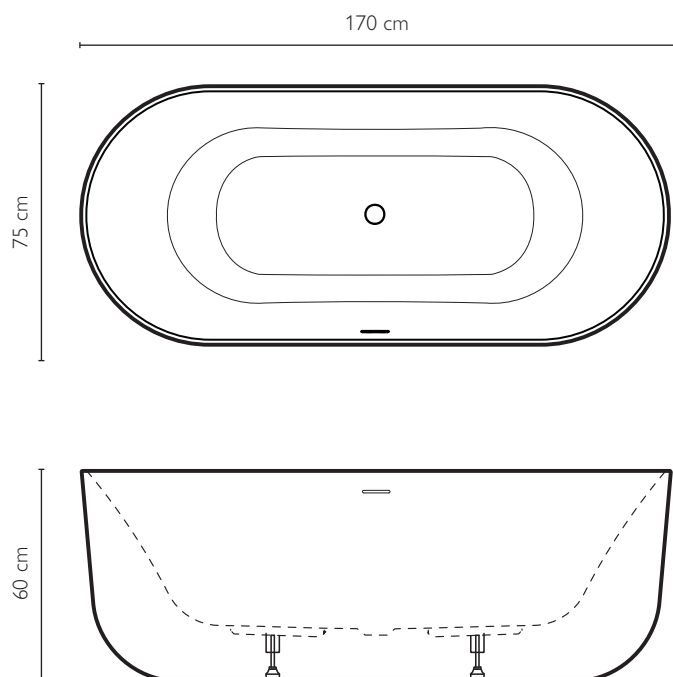

centre wall - glossy white

DALMA centre wall bathtub

SPECIFICATIONS

155 x 80 x 60,5 H cm

Net weight 42 kg

Water Volume 220 l

Maximum seat width 45 cm

MATERIAL

SPECIFICATIONS

155 x 80 x 60,5 H cm

Net weight 36 kg

Water Volume 220 l

Maximum seat width 45 cm

MATERIAL

Acrylic

Steel frame

glossy white

ANAFI free-standing bathtub

SPECIFICATIONS

170 x 75 x 60 H cm

Net weight 48 kg

Water Volume 195 l

Maximum seat width 45 cm

MATERIAL

glossy white

DESIRE free-standing bathtub

SPECIFICATIONS

185 x 94,5 x 63,5 H cm

Net weight 47 kg

Water Volume 360 l

Maximum seat width 56 cm

MATERIAL