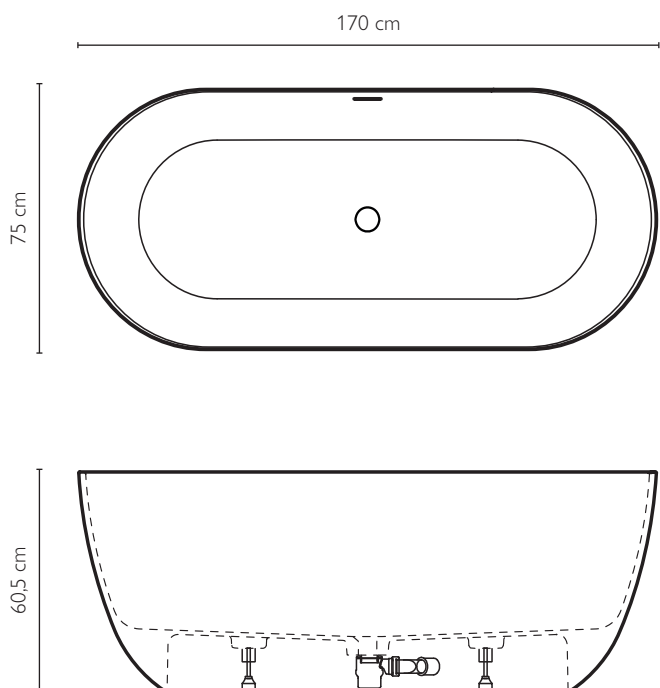

centre wall - satin white

SILBA centre wall bathtub

SPECIFICATIONS

180 x 79 x 58 H cm

Net weight 48 kg

Water Volume 240 l

Maximum seat width 45 cm

MATERIAL

178 x 78 x 59 H cm

Net weight 45 kg

Water Volume 230 l

Maximum seat width 45 cm

MATERIAL

Acrylic

Steel frame

Reinforced tub, double wall structure

glossy white

DESIRE free-standing bathtub

SPECIFICATIONS

185 x 94,5 x 63,5 H cm

Net weight 47 kg

Water Volume 360 l

Maximum seat width 56 cm

MATERIAL

satin white

MOOREA free-standing bathtub

SPECIFICATIONS

170 x 75 x 60,5 H cm

Net weight 140 kg

Water Volume 355 l

Maximum seat width 56 cm

MATERIAL