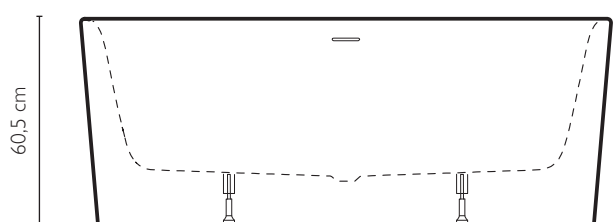

CENTRE WALL OR CORNER BATHTUB, FOR A RELAXING EXPERIENCE IN SMALL CONTEXTS.

is the bathtub with sinuous lines that offers surprising comfort even in the smallest of spaces. Available in left corner, right corner and centre wall versions, it comes in gloss or satin white finishes to offer a linear yet highly personal design, despite its small size.

centre wall - glossy white

DALMA centre wall bathtub

SPECIFICATIONS

155 x 80 x 60,5 H cm

Net weight 42 kg

Water Volume 220 l

Maximum seat width 45 cm

MATERIAL