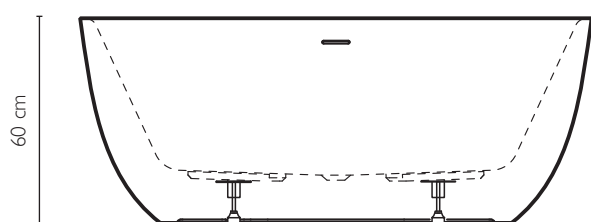

— WATCH THE VIDEO

— CHIC
free-standing bathtub

glossy white

— LEARN MORE

— CHIC

free-standing bathtub

OVAL FREE-STANDING BATH, FOR MODERN INSTALLATIONS IN SMALL SPACES.

Is the smallest free-standing bathtub in the Lounge range, perfect for timeless installations in settings where space is limited. Available in white gloss and satin versions, its oval shape makes it perfect for installation in small spaces. Its sinuous lines offer superior comfort for every position of the body, thanks to its dimensions which, although compact, still offer a generous capacity.

satin white

CHIC free-standing bathtub

SPECIFICATIONS

150 x 80 x 60 H cm

Net weight 40 kg

Water Volume 270 l

Maximum seat width 50 cm

MATERIAL