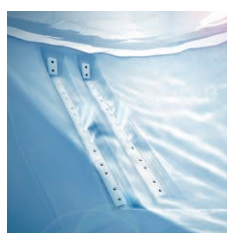

1993

A SHIATSU MASSAGE IN WATER
Jacuzzi® develops new, exclusive technology and launches the first shiatsu hydromassage system in a bath.