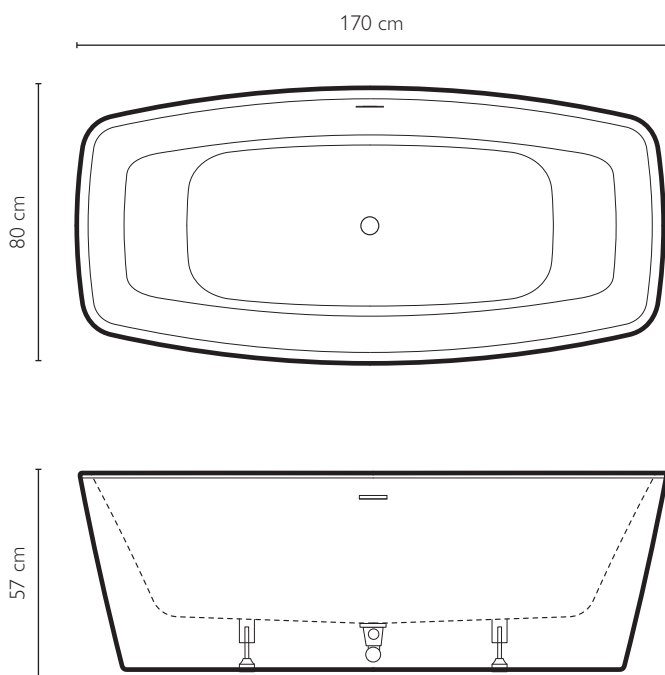

centre wall - glossy white

DALMA centre wall bathtub

SPECIFICATIONS

155 x 80 x 60,5 H cm

Net weight 42 kg

Water Volume 220 l

Maximum seat width 45 cm

MATERIAL

SPECIFICATIONS

155 x 80 x 60,5 H cm

Net weight 36 kg

Water Volume 220 l

Maximum seat width 45 cm

MATERIAL

Acrylic

Steel frame

glossy white

ANAFI free-standing bathtub

SPECIFICATIONS

170 x 75 x 60 H cm

Net weight 48 kg

Water Volume 195 l

Maximum seat width 45 cm

MATERIAL

glossy white

SPECIFICATIONS

170 x 80 x 57 H cm

Net weight 48 kg

Water Volume 250 l

Maximum seat width 50 cm

MATERIAL

Acrylic