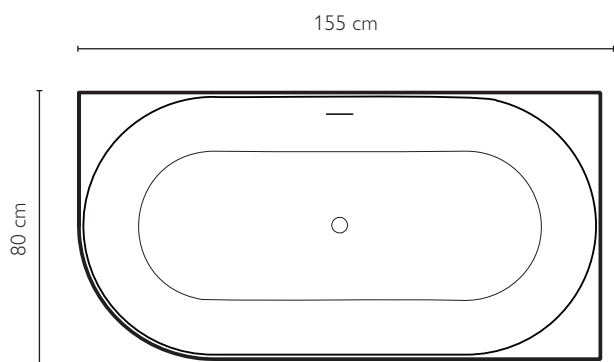

DALMA left corner / right corner bathtub

right corner