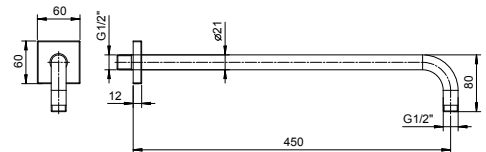

Art. W046

91 00 W046

Art. 8108

Shower arm

- 45 cm long
- square backplate
- wall-mount
- 1/2" inlet

Chrome

86 02 8108

OPTIONAL Built-in part for plasterboard