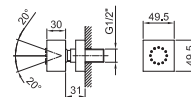

Art. 9671

Flexible

- Base material: PVC
- 200 cm
- 1/2" conical nut x 1/2" conical nut

Chrome

90 02 9671

Art. 8024

Lateral body spray

- Base material: brass
- adjustable
- anti-lime scale system
- 1/2" inlet