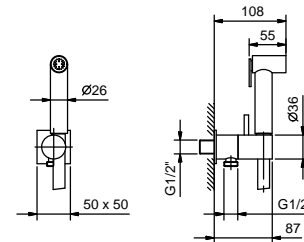

Art. 8487

Double-function hydrobrush

- for WC cleaning
- for personal care if used with a shower mixer
- water plug with showerholder
- stop valve
- Base material: brass
- square backplate
- 120 cm PVC flexible
- 1/2" inlet

N.B. complete finishing list in the section miscellaneous articles at the end of the pricelist