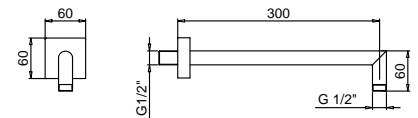

Art. W046

91 00 W046

Art. 8038

Shower arm

- 30 cm long
- square backplate
- wall-mount
- 1/2" inlet

Chrome

86 02 8038

OPTIONAL Built-in part for plasterboard