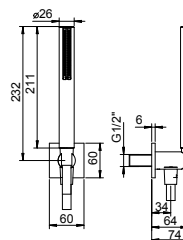

Art. 8105

Shower set

- SUN handshower
- water plug with showerholder
- square backplate
- 150 cm PVC flexible
- 1/2" inlet

Chrome

86 02 8105