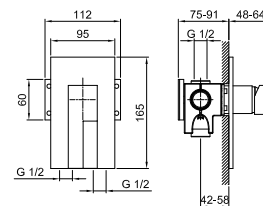

Built-in shower mixer

- without handle
- no. 1 1/2" outlet
- 1/2" inlets
- soundproof

NOTE: handle 3349 to be ordered separately, pls. Refer to the "Handles" section

Art. E263SB

External piece

Chrome 38 02 E263SB

Art. D063A

Built-in piece

22 00 D063A

TOTAL PRICE

Chrome

Built-in shower mixer

- without handle
- no. 1 1/2" outlet
- water plug without shower holder
- without flexible
- 1/2" inlets
- soundproof

NOTE: handle 3349 to be ordered separately, pls. Refer to the "Handles" section

Art. E288SB