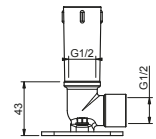

OPTIONAL Built-in part for plasterboard

Art. W046

91 00 W046