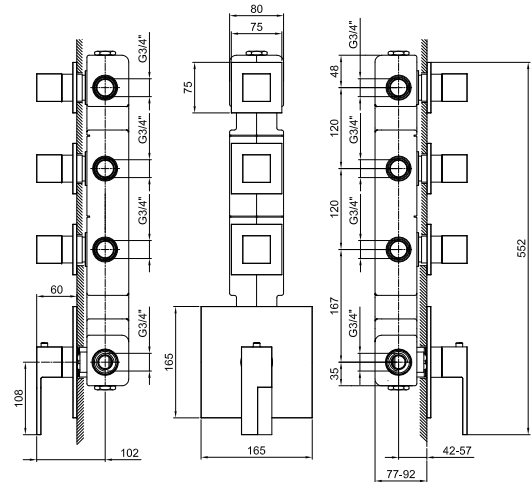

Art. 3903SB

External piece

Chrome 38 02 3903SB

Art. 3903A

Built-in piece

19 00 3903A

TOTAL PRICE

Chrome