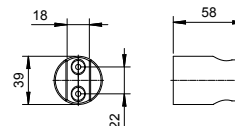

Water plug

- square backplate
- without shower holder

Chrome

91 02 9417

Art. 9129

Fixed handshower holder

- connection for flexible with conical nut

Chrome