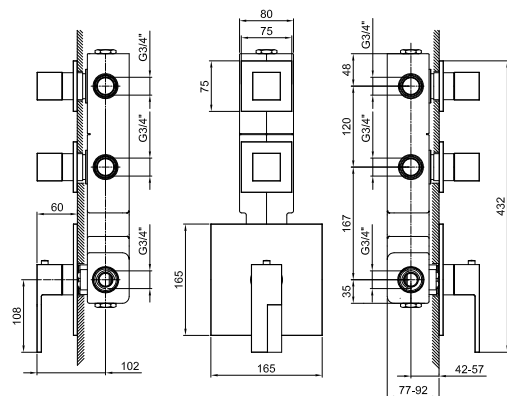

External piece

Chrome 38 02 3902SB

Art. 3902A

Built-in piece

19 00 3902A

TOTAL PRICE

Chrome