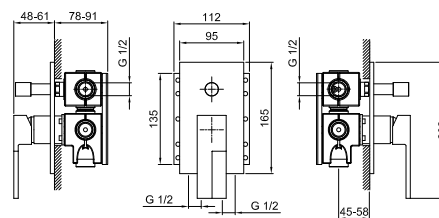

Built-in piece

22 00 D022A