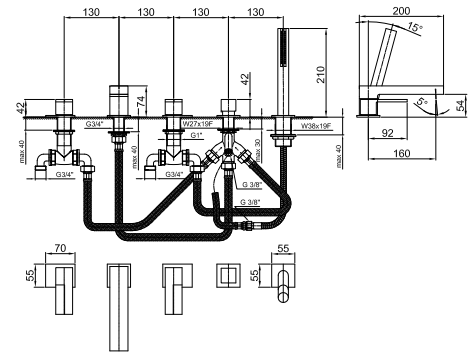

Deck-mount bathtub mixer

- spout projection 16 cm
- without handles
- 5-hole
- **2-way** diverter with pushing button
- SUN handshower
- 150 cm flexible
- 90° ceramic cartridge
- 3/4" inlets
- flexible supply lines

NOTE: handles 5348/5349 to be ordered separately, pls. Refer to the "Handles" section

Chrome 38 02 5365S