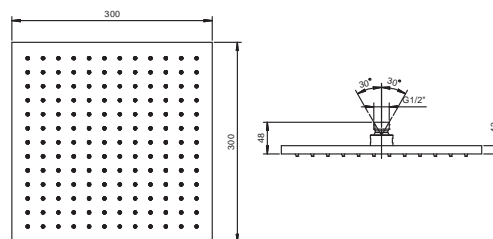

Chrome

86 02 8008

Art. 8104

Rain showerhead

- 30x30 cm
- Base material: ABS
- flow restrictor 12 l/min at 3 bar
- anti-lime scale system
- 1/2" inlet
- check valve

**NOTE: conditions necessary for the correct functioning:
Min. Flow Rate: 10 l/min**