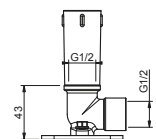

OPTIONAL Built-in part for plasterboard

Art. W046

91 00 W046