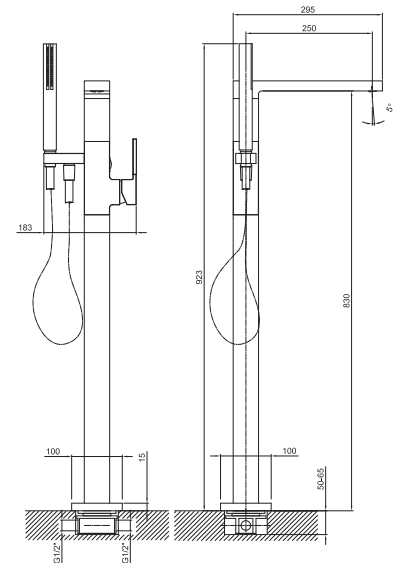

NOTE: handles 5348/5349 to be ordered separately, pls. Refer to the "Handles" section

Chrome

38 02 5367S

Floor-mount bathtub mixer

- spout projection 25 cm
- without handle
- **2-way** diverter with pushing button
- SUN handshower
- handshower holder
- 125 cm PVC flexible
- 1/2" inlets
- on foot

TOTAL PRICE

Chrome

Art. 3341

Wall-mount bathtub spout

- spout projection 14 cm
- 1/2" inlet

Chrome

38 02 3341

Art. 3345