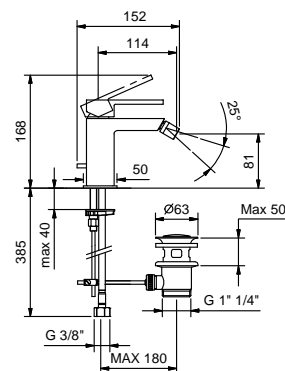

BIDET : traditional cartridge

Art. 3308SF

Single-hole bidet mixer

- spout projection 11,5 cm
- without handle
- flow restrictor 5 l/min at 3 bar
- articulated aerator
- flexible supply lines
- WITH WASTE

NOTE: handle 3348 to be ordered separately, pls. Refer to the "Handles" section

Chrome

38 02 3308SF