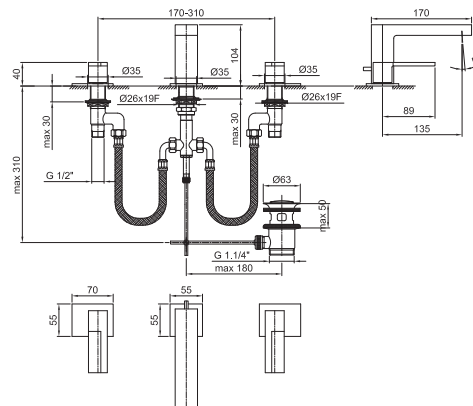

Art. 5304S

3-hole washbasin mixer

- spout projection 13,5 cm
- without handles
- flow restrictor 5 l/min at 3 bar
- 90° ceramic cartridge
- flexible supply lines
- WITH WASTE

NOTE: handles 5346/5347 to be ordered separately, pls. Refer to the "Handles" section

Chrome

38 02 5304S