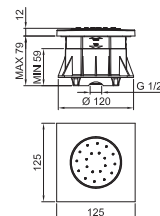

Art. 8056

Lateral body spray

- adjustable
- Base material: ABS
- anti-lime scale system
- 1/2" inlet
- built-in part included