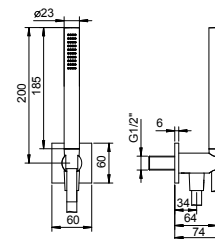

Shower set

- FIT handshower
- water plug with showerholder
- square backplate
- 150 cm PVC flexible
- 1/2" inlet

Chrome

86 02 8116

Art. 8021

Shower set

- SOHO handshower
- water plug with showerholder
- square backplate
- 150 cm PVC flexible
- 1/2" inlet