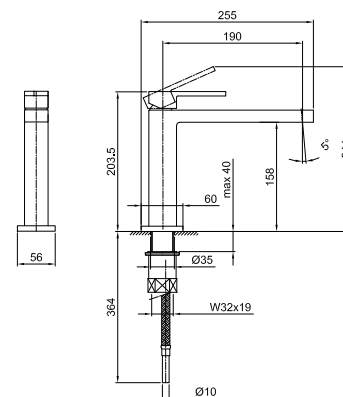

Art. 3341

Wall-mount bathtub spout

- spout projection 14 cm
- 1/2" inlet

Chrome

38 02 3341

Art. 3345

Wall-mount bathtub spout

- spout projection 20 cm
- 1/2" inlet

Chrome

38 02 3345

KITCHEN : traditional cartridge

Art. 3351SF

Single-hole sink mixer

- spout projection 19 cm
- without handle
- flow restrictor 8 l/min at 3 bar
- flexible supply lines
- WITHOUT WASTE

NOTE: handle 3348 to be ordered separately, pls. Refer to the "Handles" section

Chrome

38 02 3351SF