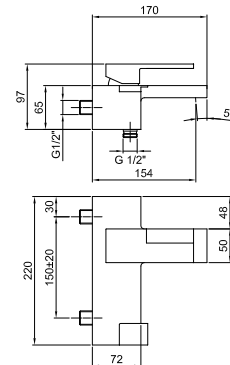

Art. 3315S

Wall-mount bathtub mixer

- spout projection 15,5 cm
- without handle
- **2-way** automatic diverter
- SUN handshower
- handshower holder
- 150 cm PVC flexible

NOTE: handle 3347 to be ordered separately, pls. Refer to the "Handles" section

Chrome

38 02 3315S

Built-in bathtub mixer

- spout projection 14 cm
- without handle
- **2-way** automatic diverter
- SUN handshower
- water plug with showerholder
- 150 cm PVC flexible
- 1/2" inlets
- soundproof

NOTE: handle 3349 to be ordered separately, pls. Refer to the "Handles" section

Art. 3320SB

External piece

Chrome

38 02 3320SB

Art. 3320A

Built-in piece

Chrome

19 02 3320A

TOTAL PRICE

Chrome