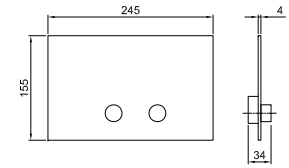

Art. 8402

Flush actuator plate

- Base material: stainless steel
- projecting push-button controls
- with round controls
- compatible with GEBERIT SIGMA8, SIGMA12
- without visible fixing system

N.B. complete finishing list in the section miscellaneous articles at the end of the pricelist

Brilliant Stainless Steel 91 38 8402

Art. 8403

Flush actuator plate

- Base material: stainless steel
- flush fit controls
- with square controls
- compatible with GEBERIT SIGMA8, SIGMA12
- without visible fixing system

N.B. complete finishing list in the section miscellaneous articles at the end of the pricelist

Brilliant Stainless Steel 91 38 8403

Art. 8487

Double-function hydrobrush

- for WC cleaning
- for personal care if used with a shower mixer
- water plug with showerholder
- stop valve
- Base material: brass
- square backplate
- 120 cm PVC flexible
- 1/2" inlet

N.B. complete finishing list in the section miscellaneous articles at the end of the pricelist

Chrome 91 02 8487

Art. W001

Bathtub drain

- with handle
- WITH WASTE

N.B. complete finishing list in the section miscellaneous articles at the end of the pricelist

Chrome 91 02 W001