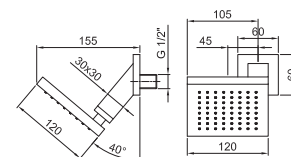

Chrome

86 02 8104

Art. 8087

Rain showerhead

- Base material: stainless steel
- adjustable
- anti-lime scale system
- 1/2" inlet
- check valve

**NOTE: conditions necessary for the correct functioning:
Min. Flow Rate: 10 l/min**