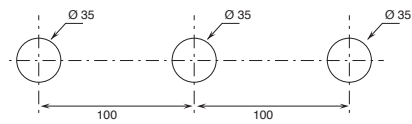

**Technical
information**

The AR/38 mixers are supplied **WITHOUT HANDLES**.

All washbasin and bidet mixers are fitted with 5 l/min **flow restrictors**.

BASINS HOLE SIZE:

- For 3-hole washbasin mixer and 1-hole bidet mixer.

- 3-hole washbasin mixer.

Base materials:

- Brass

02 Chrome

**Finishing
for the handles**

0202 Chrome / Chrome

0250 Chrome / Satined

* For spare parts, accessories, miscellaneous items and extensions please refer to specific pricelist sections