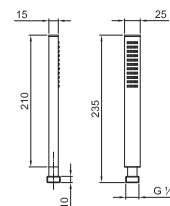

Chrome

90 02 9418

Art. 9678

Handshower

- DISCO
- Base material: ABS
- Ø 10 cm
- square lever
- flow restrictor 12 l/min
- anti-lime scale system
- check valve

Chrome

90 02 9678

Art. 9890