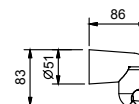

Adjustable handshower holder

- connection for flexible with conical nut