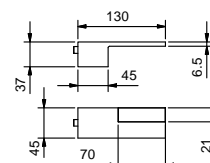

• for article:
 3900SB - 3901SB - 3902SB - 3903SB

Chrome - Chrome 38 02 394902
 Chrome - Satined 38 02 394950

Art. 5346

AR/38 right-side handle for three-hole washbasin mixer

• for article:
5304S

Chrome - Chrome 38 02 534602
Chrome - Satined 38 02 534650