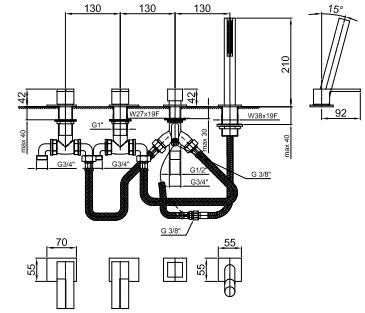

Art. 5367S

Deck-mount bathtub mixer

- without handles
- without spout
- 4-hole
- **2-way** diverter with pushing button
- SUN handshower
- 150 cm flexible
- 90° ceramic cartridge
- 3/4" inlets
- flexible supply lines

NOTE: handles 5348/5349 to be ordered separately, pls. Refer to the "Handles" section

Chrome

38 02 5367S