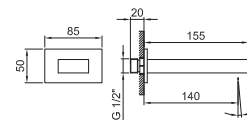

TOTAL PRICE

Chrome

Art. 3341

Wall-mount bathtub spout

- spout projection 14 cm
- 1/2" inlet

Chrome

38 02 3341

Art. 3345