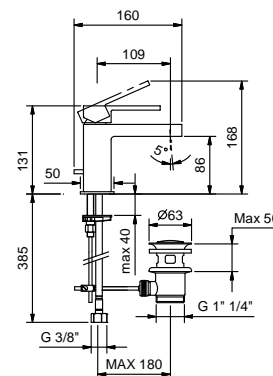

Art. 3304SF

Single-hole washbasin mixer

- spout projection 11 cm
- without handle
- flow restrictor 5 l/min at 3 bar
- flexible supply lines
- WITH WASTE

NOTE: handle 3348 to be ordered separately, pls. Refer to the "Handles" section

Chrome

38 02 3304SF