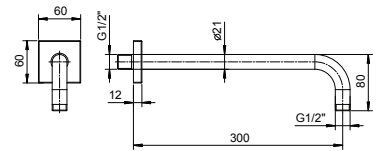

Chrome

86 02 8087

Art. 8107

Shower arm

- 30 cm long
- square backplate
- wall-mount
- 1/2" inlet

Chrome

86 02 8107

OPTIONAL Built-in part for plasterboard