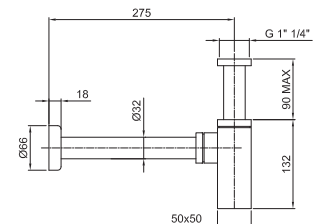

N.B. complete finishing list in the section miscellaneous articles at the end of the pricelist

Chrome

91 02 8435

Art. 9500

Bottle trap

- square
- 1" 1/4
- for washbasin

N.B. complete finishing list in the section miscellaneous articles at the end of the pricelist