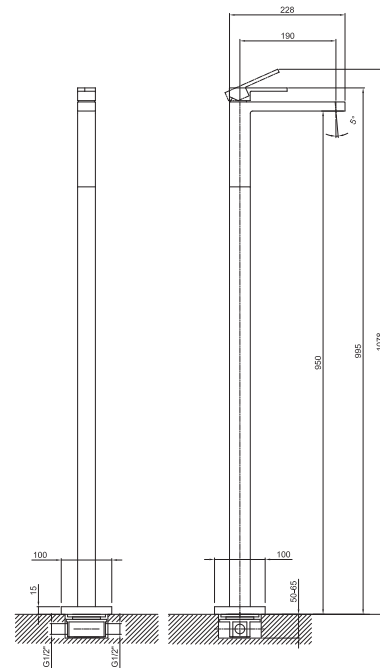

Built-in piece

19 00 3336A