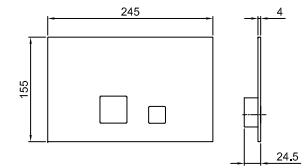

Art. 8402

Flush actuator plate

- Base material: stainless steel
- projecting push-button controls
- with round controls
- compatible with GEBERIT SIGMA8, SIGMA12
- without visible fixing system

N.B. complete finishing list in the section miscellaneous articles at the end of the pricelist

Brilliant Stainless Steel 91 38 8402

Art. 8403

Flush actuator plate

- Base material: stainless steel
- flush fit controls
- with square controls
- compatible with GEBERIT SIGMA8, SIGMA12
- without visible fixing system

N.B. complete finishing list in the section miscellaneous articles at the end of the pricelist

Brilliant Stainless Steel 91 38 8403

Art. 8487

Double-function hydrobrush

- for WC cleaning
- for personal care if used with a shower mixer
- water plug with showerholder
- stop valve
- Base material: brass
- square backplate
- 120 cm PVC flexible
- 1/2" inlet

N.B. complete finishing list in the section miscellaneous articles at the end of the pricelist

Chrome 91 02 8487

Art. W001

Bathtub drain

- with handle
- WITH WASTE

N.B. complete finishing list in the section miscellaneous articles at the end of the pricelist

Chrome 91 02 W001