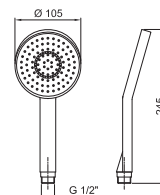

Shower set

- FIT handshower
- water plug with showerholder
- square backplate
- 150 cm PVC flexible
- 1/2" inlet

Chrome

86 02 8116

Art. 8021

Shower set

- SOHO handshower
- water plug with showerholder
- square backplate
- 150 cm PVC flexible
- 1/2" inlet

Handshower

- FIT
- Base material: brass
- flow restrictor 9 l/min
- anti-lime scale system
- check valve

Chrome

90 02 8783

Art. 9418

Handshower

- SOHO
- flow restrictor 9 l/min
- anti-lime scale system
- check valve

Chrome

90 02 9418

Art. 9678

Handshower

- DISCO
- Base material: ABS
- Ø 10 cm
- square lever
- flow restrictor 12 l/min
- anti-lime scale system
- check valve

Chrome

90 02 9678

Art. 9890

Handshower

- DISCO
- Base material: ABS
- Ø 14 cm
- 2 jets: 72 rain nozzles, 4 massage nozzles
- flow restrictor 12 l/min
- anti-lime scale system
- check valve

Chrome

90 02 9890

Art. 8016

Shower rail

- without water plug
- without handshower
- 150 cm PVC flexible
- adjustable slider