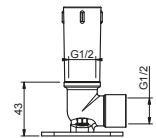

OPTIONAL Built-in part for plasterboard

Art. W046

91 00 W046