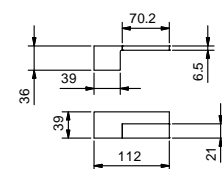

• for article:
5365S - 5366S - 5367S

Chrome - Chrome 38 02 534802
Chrome - Satined 38 02 534850

Art. 5349

AR/38 left-side handle for deck-mount bathtub mixer

• for article:
5365S - 5366S - 5367S

Chrome - Chrome 38 02 534902
Chrome - Satined 38 02 534950