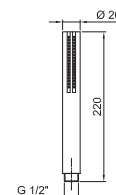

Art. 9673

Handshower

- SUN
- Base material: ABS
- flow restrictor 9 l/min
- anti-lime scale system
- check valve