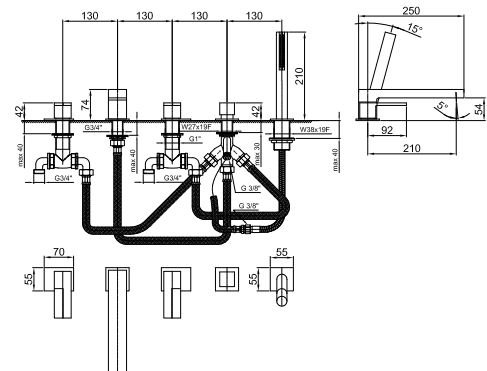

Deck-mount bathtub mixer

- spout projection 21 cm
- without handles
- 5-hole
- **2-way** diverter with pushing button
- SUN handshower
- 150 cm flexible
- 90° ceramic cartridge
- 3/4" inlets
- flexible supply lines

NOTE: handles 5348/5349 to be ordered separately, pls. Refer to the "Handles" section

Chrome 38 02 5366S