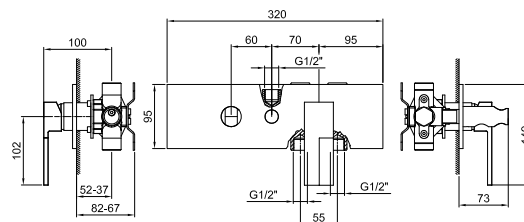

Built-in shower mixer

- without handle
- **2-way** automatic diverter
- SUN handshower
- water plug with showerholder
- 150 cm PVC flexible
- 1/2" inlets
- soundproof

NOTE: handle 3349 to be ordered separately, pls. Refer to the "Handles" section

Art. 3384SB

External piece

Chrome 38 02 3384SB

Art. 3384A

Built-in piece

Chrome 19 02 3384A