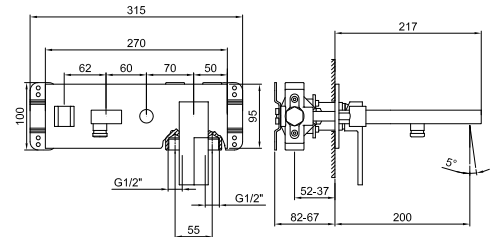

Built-in bathtub mixer

- spout projection 20 cm
- without handle
- **2-way** automatic diverter
- SUN handshower
- water plug with showerholder
- 150 cm PVC flexible
- 1/2" inlets
- soundproof

NOTE: handle 3349 to be ordered separately, pls. Refer to the "Handles" section

Art. 3321SB

External piece

Chrome 38 02 3321SB

Built-in piece

Chrome 19 02 3320A

Art. 3320A