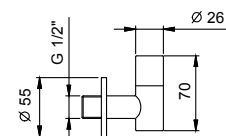

Art. 8364

Pair of filters

- with shutoff
- fully inspectable filter
- 1/2" inlet

N.B. complete finishing list in the section miscellaneous articles at the end of the pricelist