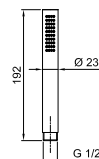

Art. 8783

Handshower

- FIT
- Base material: brass
- flow restrictor 9 l/min
- anti-lime scale system
- check valve