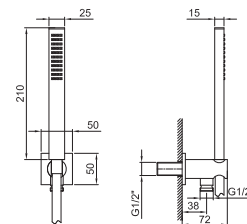

Shower set

- FIT handshower
- water plug with showerholder
- square backplate
- 150 cm PVC flexible
- 1/2" inlet

Chrome

86 02 8116

Art. 8021

Shower set

- SOHO handshower
- water plug with showerholder
- square backplate
- 150 cm PVC flexible
- 1/2" inlet