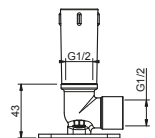

OPTIONAL Built-in part for plasterboard

Art. W046

91 00 W046