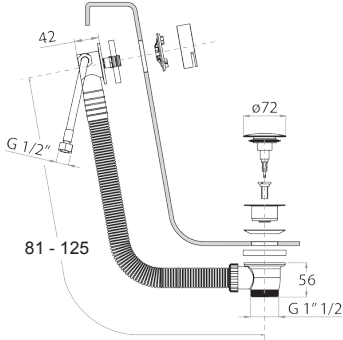

Chrome 91 02 W001

Art. W002

Bathtub drain

- with handle
- bath-tub drain with overflow
- WITH WASTE

N.B. complete finishing list in the section miscellaneous articles at the end of the pricelist

Chrome

91 02 W002