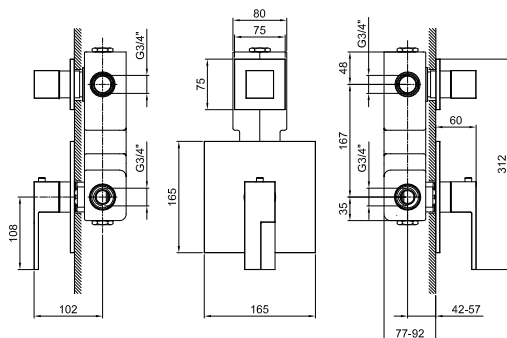

3/4" built-in thermostatic shower mixer

- no.1 3/4" outlet
- the external part includes each stop valve handle
- without handle
- 3/4" inlets
- soundproof

NOTE: handle 3949 to be ordered separately, pls. Refer to the "Handles" section

Art. 3901SB

External piece

Chrome 38 02 3901SB

Art. 3901A

Built-in piece

19 00 3901A

TOTAL PRICE

Chrome

3/4" built-in thermostatic shower mixer

- nos. 2 3/4" outlets
- the external part includes each stop valve handle
- without handle
- 3/4" inlets
- soundproof

NOTE: handle 3949 to be ordered separately, pls. Refer to the "Handles" section

Art. 3902SB