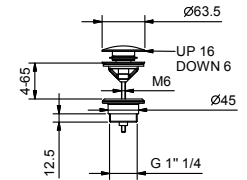

Art. 8434

Waste

- 1" 1/4
- pushing plug
- for washbasin without overflow
- for washbasin with overflow
- universal

N.B. complete finishing list in the section miscellaneous articles at the end of the pricelist