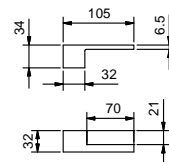

• for article:
 3900SB - 3901SB - 3902SB - 3903SB

Chrome - Chrome 38 02 394902
 Chrome - Satined 38 02 394950

Art. 5346

AR/38 right-side handle for three-hole washbasin mixer

• for article:
5304S

Chrome - Chrome 38 02 534602
Chrome - Satined 38 02 534650