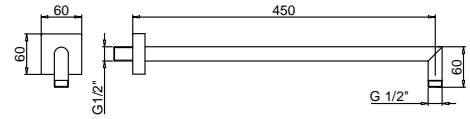

Art. W046

91 00 W046

Art. 8039

Shower arm

- 45 cm long
- square backplate
- wall-mount
- 1/2" inlet

Chrome

86 02 8039

OPTIONAL Built-in part for plasterboard