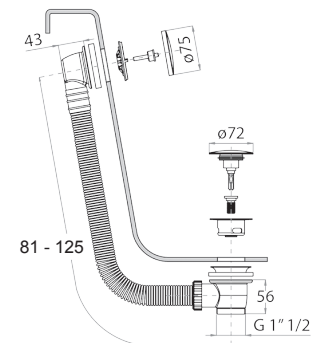

N.B. complete finishing list in the section miscellaneous articles at the end of the pricelist

Chrome 91 02 8487

Art. W001

Bathtub drain

- with handle
- WITH WASTE

N.B. complete finishing list in the section miscellaneous articles at the end of the pricelist