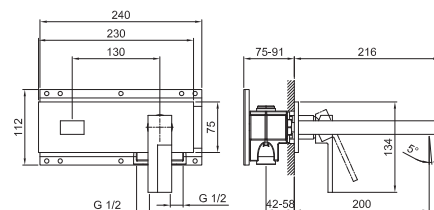

Wall-mount washbasin mixer

- spout projection 20 cm
- without handle
- flow restrictor 5 l/min at 3 bar
- 1/2" inlets
- WITHOUT WASTE

NOTE: handle 3348 to be ordered separately, pls. Refer to the "Handles" section

Art. E213SB

External piece

Chrome 38 02 E213SB

Art. D013A

Built-in piece

22 00 D013A

TOTAL PRICE

Chrome

Wall-mount washbasin mixer

- spout projection 20 cm
- without handle
- left-hand version
- flow restrictor 5 l/min at 3 bar
- 1/2" inlets
- WITHOUT WASTE

NOTE: handle 3348 to be ordered separately, pls. Refer to the "Handles" section

Art. E213SB