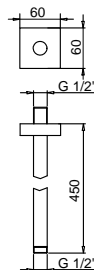

Art. W046

91 00 W046

Art. 8040

Shower arm

- 25 cm long
- square backplate
- ceiling-mount
- 1/2" inlet

Chrome

86 02 8040

OPTIONAL Built-in part for plasterboard

Art. W046

91 00 W046

Art. 8041

Shower arm

- 45 cm long
- square backplate
- ceiling-mount
- 1/2" inlet

Chrome

86 02 8041

OPTIONAL Built-in part for plasterboard