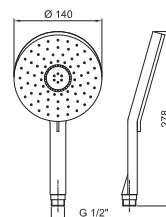

Shower set

- FIT handshower
- water plug with showerholder
- square backplate
- 150 cm PVC flexible
- 1/2" inlet

Chrome

86 02 8116

Art. 8021

Shower set

- SOHO handshower
- water plug with showerholder
- square backplate
- 150 cm PVC flexible
- 1/2" inlet

Chrome

90 02 9418

Art. 9678

Handshower

- DISCO
- Base material: ABS
- Ø 10 cm
- square lever
- flow restrictor 12 l/min
- anti-lime scale system
- check valve

Chrome

90 02 9678

Art. 9890

Handshower

- DISCO
- Base material: ABS
- Ø 14 cm
- 2 jets: 72 rain nozzles, 4 massage nozzles
- flow restrictor 12 l/min
- anti-lime scale system
- check valve

Chrome

90 02 9890

Art. 8016

Shower rail

- without water plug
- without handshower
- 150 cm PVC flexible
- adjustable slider