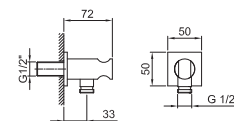

Art. 9446

Water plug

- square backplate
- fixed handshower holder
- connection for flexible with conical nut