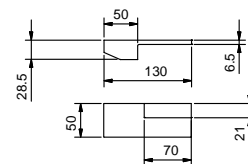

Art. 3347

AR/38 handle for wall-mount and floor-mount bathtub mixers

• for article:
3315S - 3380SB

Chrome - Chrome 38 02 334702
Chrome - Satined 38 02 334750

Art. 3949

AR/38 handle for thermostatic shower mixers

• for article:
3900SB - 3901SB - 3902SB - 3903SB