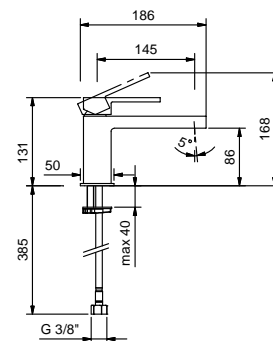

Art. 3303SWF

Single-hole washbasin mixer with extended spout

- spout projection 14,5 cm
- without handle
- flow restrictor 5 l/min at 3 bar
- flexible supply lines
- WITHOUT WASTE

NOTE: handle 3348 to be ordered separately, pls. Refer to the "Handles" section

Chrome

38 02 3303SWF