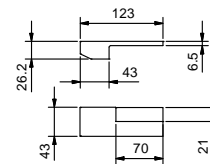

Sink : summary table

TRADITIONAL CARTRIDGE

Single-hole sink mixer
_spout projection 19 cm

3351SF+3348
WITHOUT WASTE

Art. 3348

AR/38 handle for single-control washbasin mixers

• for article:
 3303SF - 3303SWF - 3304SF - 3304SWF - 3306SF - 3306SWF
 - 3307SF - 3307SWF - 3308SF - 3336SB - E213SB - E211SB -
 E233SB - E288SB - 3351SF