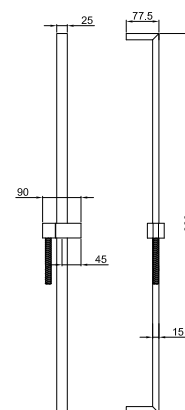

Chrome

90 02 9418

Art. 9678

Handshower

- DISCO
- Base material: ABS
- Ø 10 cm
- square lever
- flow restrictor 12 l/min
- anti-lime scale system
- check valve

Chrome

90 02 9678

Art. 9890

Handshower

- DISCO
- Base material: ABS
- Ø 14 cm
- 2 jets: 72 rain nozzles, 4 massage nozzles
- flow restrictor 12 l/min
- anti-lime scale system
- check valve

Chrome

90 02 9890

Art. 8016

Shower rail

- without water plug
- without handshower
- 150 cm PVC flexible
- adjustable slider