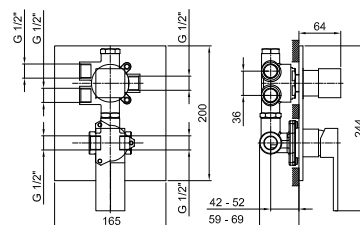

Built-in shower mixer

- the external part includes the diverter handle
- without handle
- **3-way** diverter with turning knob
- with ECO SYSTEM
- 1/2" inlets

NOTE: handle 3349 to be ordered separately, pls. Refer to the "Handles" section

Art. 3387SB

External piece

Chrome 38 02 3387SB

Art. 3387A

Built-in piece

Chrome 19 02 3387A