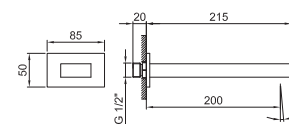

Art. 3345

Wall-mount bathtub spout

- spout projection 20 cm
- 1/2" inlet