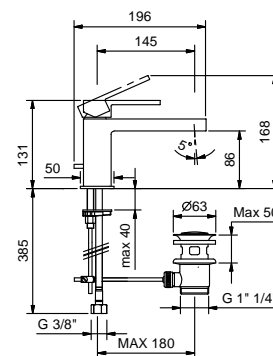

Art. 3303SF

Single-hole washbasin mixer with extended spout

- spout projection 14,5 cm
- without handle
- flow restrictor 5 l/min at 3 bar
- flexible supply lines
- WITH WASTE

NOTE: handle 3348 to be ordered separately, pls. Refer to the "Handles" section

Chrome

38 02 3303SF