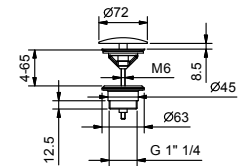

N.B. complete finishing list in the section miscellaneous articles at the end of the pricelist

Chrome

91 02 8435

Art. 9500

Bottle trap

- square
- 1" 1/4
- for washbasin

N.B. complete finishing list in the section miscellaneous articles at the end of the pricelist