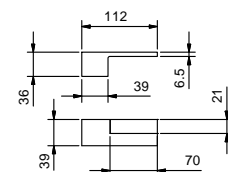

Art. 5348

AR/38 right-side handle for deck-mount bathtub mixer

• for article:
5365S - 5366S - 5367S

Chrome - Chrome 38 02 534802
Chrome - Satined 38 02 534850