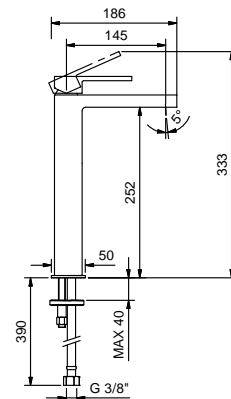

Art. 3306SWF

Single-hole high washbasin mixer

- spout projection 14,5 cm
- without handle
- flow restrictor 5 l/min at 3 bar
- flexible supply lines
- WITHOUT WASTE

NOTE: handle 3348 to be ordered separately, pls. Refer to the "Handles" section

Chrome

38 02 3306SWF