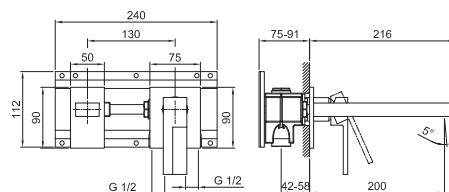

Art. D013A

Built-in piece

22 00 D013A