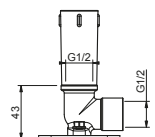

OPTIONAL Built-in part for plasterboard

Art. W046

91 00 W046