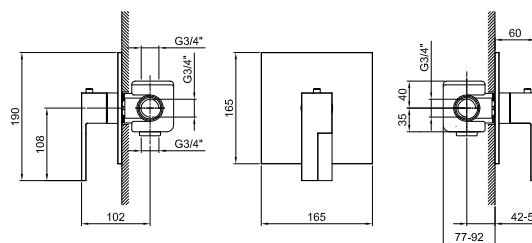

3/4" built-in thermostatic shower mixer

- without handle
- 3/4" inlets
- soundproof
- without stop valve **to be ordered separately**

NOTE: handle 3949 to be ordered separately, pls. Refer to the "Handles" section

NOTE: the mixer must always be ordered with the stop valve 3990B+3970A

Art. 3900SB

External piece

Chrome 38 02 3900SB

Art. 3900A

Built-in piece

19 00 3900A

TOTAL PRICE

Chrome

3/4" stop valve

- handle
- 90° ceramic cartridge
- 3/4" inlets
- soundproof

Art. 3990B

External piece

Chrome 38 02 3990B

Art. 3970A

Built-in piece

19 00 3970A

TOTAL PRICE

Chrome