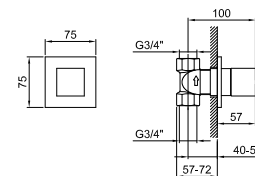

TOTAL PRICE

Chrome