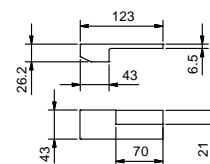

Art. 3349

AR/38 handle for built-in shower/bathtub mixers

• for article:
3320SB - 3321SB - E222SB - E263SB - 3384SB - 3387SB

Chrome - Chrome 38 02 334902
Chrome - Satined 38 02 334950