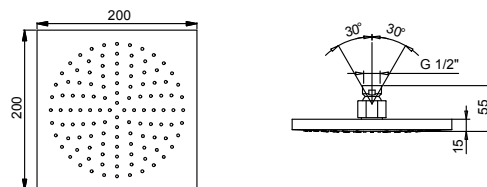

Art. 8008

Rain showerhead

- 20x20 cm
- Base material: brass
- flow restrictor 12 l/min at 3 bar
- anti-lime scale system
- 1/2" inlet
- check valve

**NOTE: conditions necessary for the correct functioning:
Min. Flow Rate: 10 l/min**