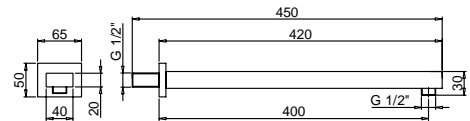

Art. W046

91 00 W046

Art. 8081

Shower arm

- 40 cm long
- rectangular backplate
- 1/2" inlet
- wall-mount

Chrome

86 02 8081

OPTIONAL Built-in part for plasterboard