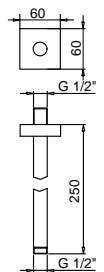

Art. W046

91 00 W046

Art. 8081

Shower arm

- 40 cm long
- rectangular backplate
- 1/2" inlet
- wall-mount

Chrome

86 02 8081

OPTIONAL Built-in part for plasterboard

Art. W046

91 00 W046

Art. 8040

Shower arm

- 25 cm long
- square backplate
- ceiling-mount
- 1/2" inlet

Chrome

86 02 8040

OPTIONAL Built-in part for plasterboard

Art. W046

91 00 W046

Art. 8041

Shower arm

- 45 cm long
- square backplate
- ceiling-mount
- 1/2" inlet

Chrome

86 02 8041

OPTIONAL Built-in part for plasterboard