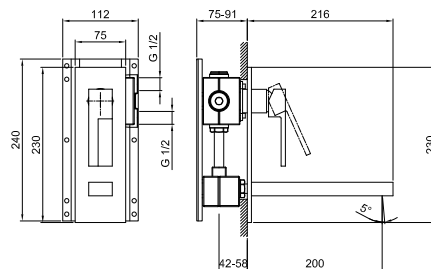

Wall-mount washbasin mixer

- spout projection 20 cm
- without handle
- flow restrictor 5 l/min at 3 bar
- vertical-mount
- 1/2" inlets
- WITHOUT WASTE

NOTE: handle 3348 to be ordered separately, pls. Refer to the "Handles" section

Art. E233SB

External piece

Chrome 38 02 E233SB

Art. D013A

Built-in piece

22 00 D013A