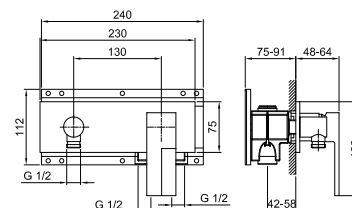

External piece

Chrome 38 02 E288SB

Art. D013A

Built-in piece

22 00 D013A

TOTAL PRICE

Chrome