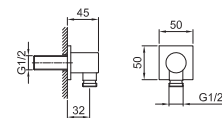

Art. 9417

Water plug

- square backplate
- without shower holder