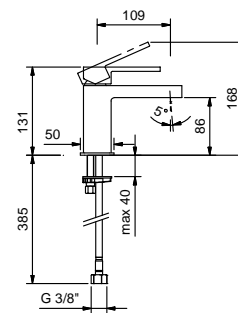

Art. 3304SWF

Single-hole washbasin mixer

- spout projection 11 cm
- without handle
- flow restrictor 5 l/min at 3 bar
- flexible supply lines
- WITHOUT WASTE

NOTE: handle 3348 to be ordered separately, pls. Refer to the "Handles" section

Chrome

38 02 3304SWF