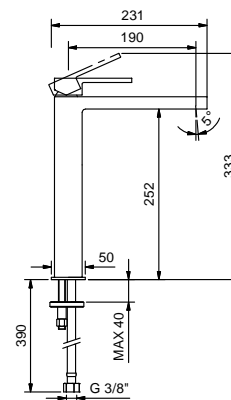

Art. 3307SWF

Single-hole high washbasin mixer with extended spout

- spout projection 19 cm
- without handle
- flow restrictor 5 l/min at 3 bar
- flexible supply lines
- WITHOUT WASTE

NOTE: handle 3348 to be ordered separately, pls. Refer to the "Handles" section

Chrome

38 02 3307SWF