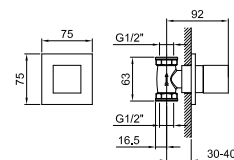

Built-in piece

19 00 4035A