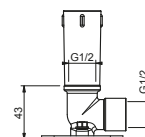

OPTIONAL Built-in part for plasterboard

Art. W046

91 00 W046