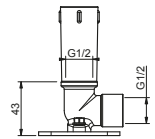

OPTIONAL Built-in part for plasterboard

Art. W046

91 00 W046