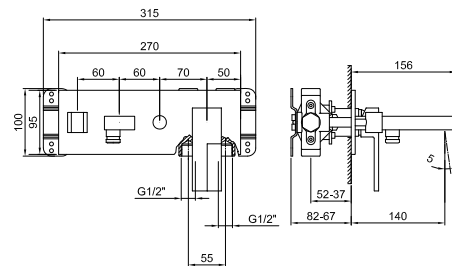

19 02 3320A

TOTAL PRICE

Chrome

Built-in bathtub mixer

- spout projection 20 cm
- without handle
- **2-way** automatic diverter
- SUN handshower
- water plug with showerholder
- 150 cm PVC flexible
- 1/2" inlets
- soundproof