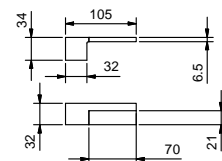

Art. 5347

AR/38 left-side handle for three-hole washbasin mixer

• for article:
5304S

Chrome - Chrome 38 02 534702
Chrome - Satined 38 02 534750