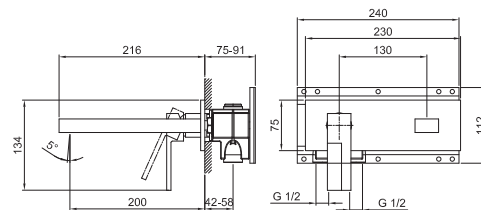

External piece

Chrome 38 02 E213SB

Art. D013XA

Built-in piece

22 00 D013XA

TOTAL PRICE

Chrome